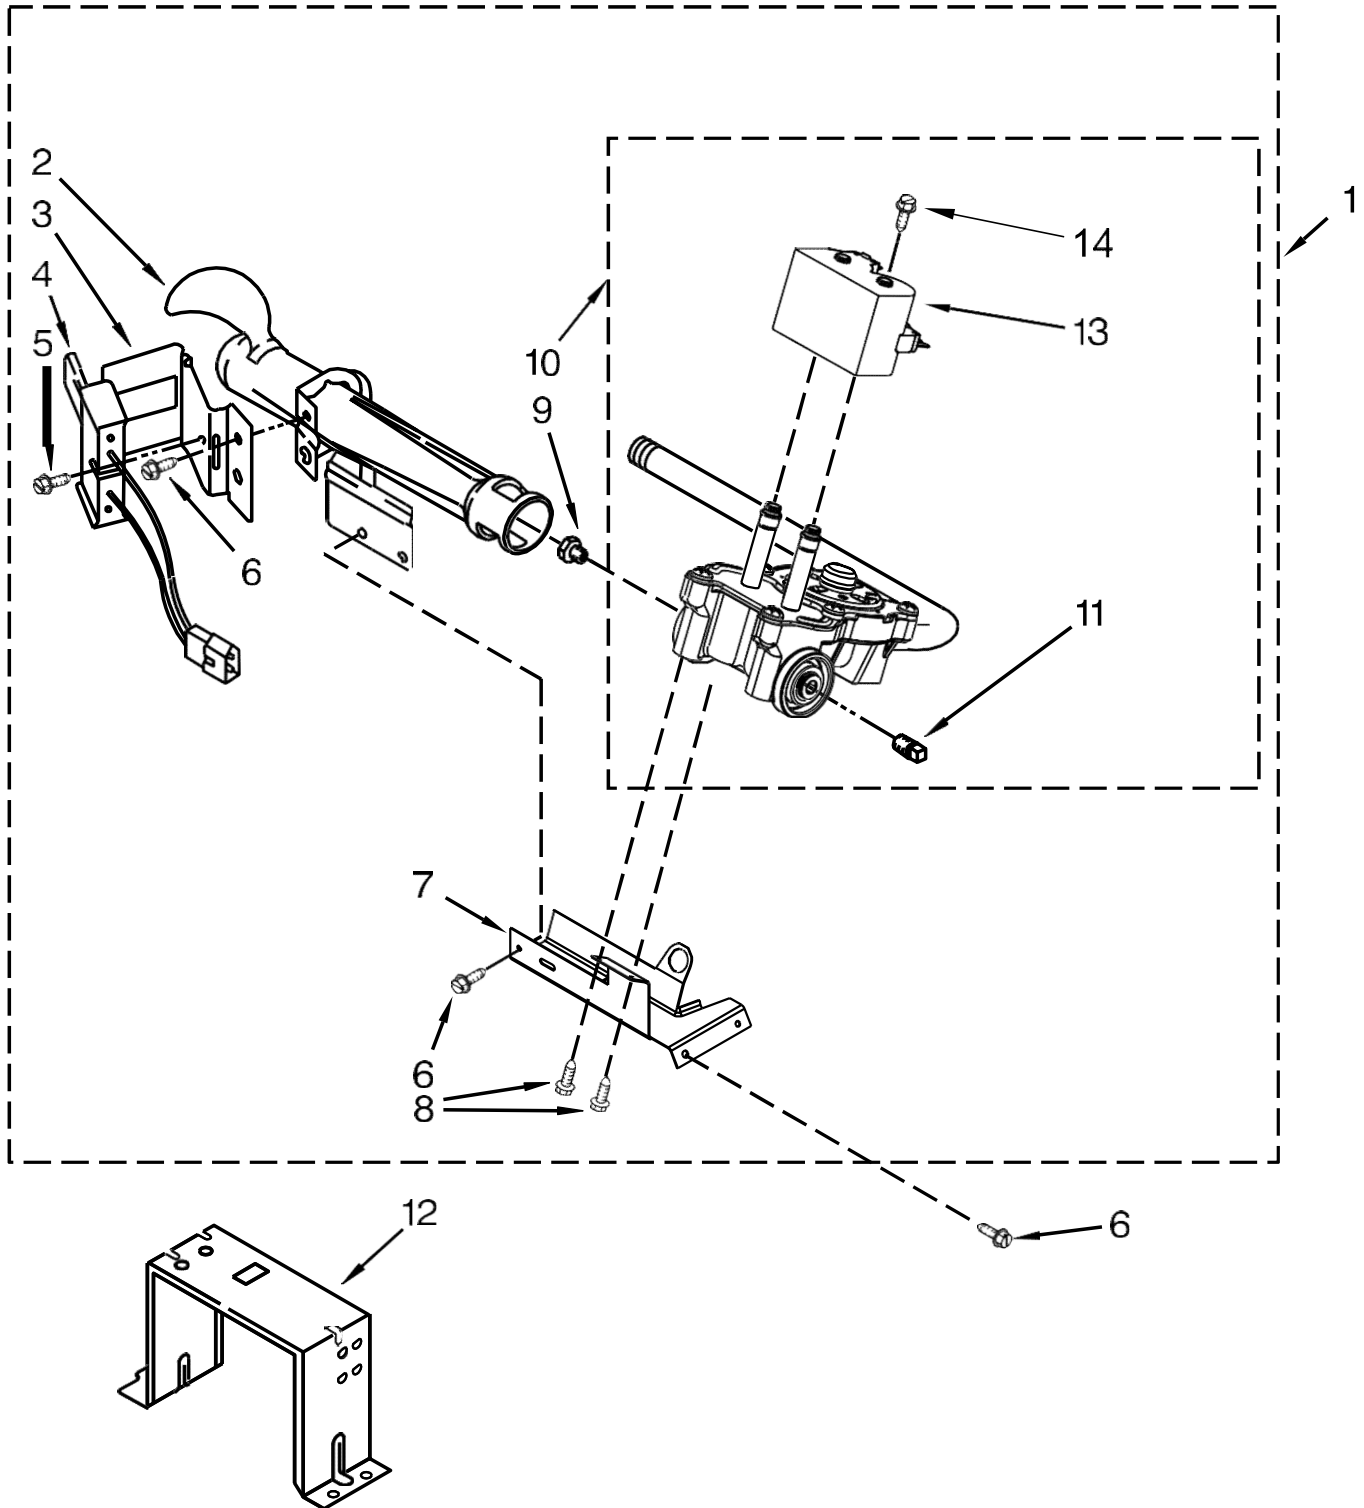

USE WITH TYPE 1 - NATURAL, TYPE 2 - MIXED,
TYPE 4 - LIQUEFIED PROPANE AND BUTANE GASES

Secadora Whirlpool 7MWGD1900DW2

<u>Illus. No.</u>	<u>Part No.</u>	<u>Description</u>
1	W10336852	Burner Assembly (60 Hz) (Type 1 and 2)
2	688617	Tube, Burner
3	694298	Bracket, Ignitor
4	686590	Ignitor
5	W10366705	Screw
6	343641	Screw

<u>Illus. No.</u>	<u>Part No.</u>	<u>Description</u>
7	693986	Base, Burner
8	3387057	Screw
9	234826	Orifice, Burner Type 1 (Natural)
10	W10304604	Valve, Gas (60 Hz)
11	W10295523	Pipe Plug

<u>Illus. No.</u>	<u>Part No.</u>	<u>Description</u>
12	3389889	Bracket, Support
13	W10328463	Coil (60 Hz)
14	326049536	Screw
		Following Parts Not Illustrated
		W10307153 Conversion Kit (Type 1 and 2) to Type (4) L.P.G.