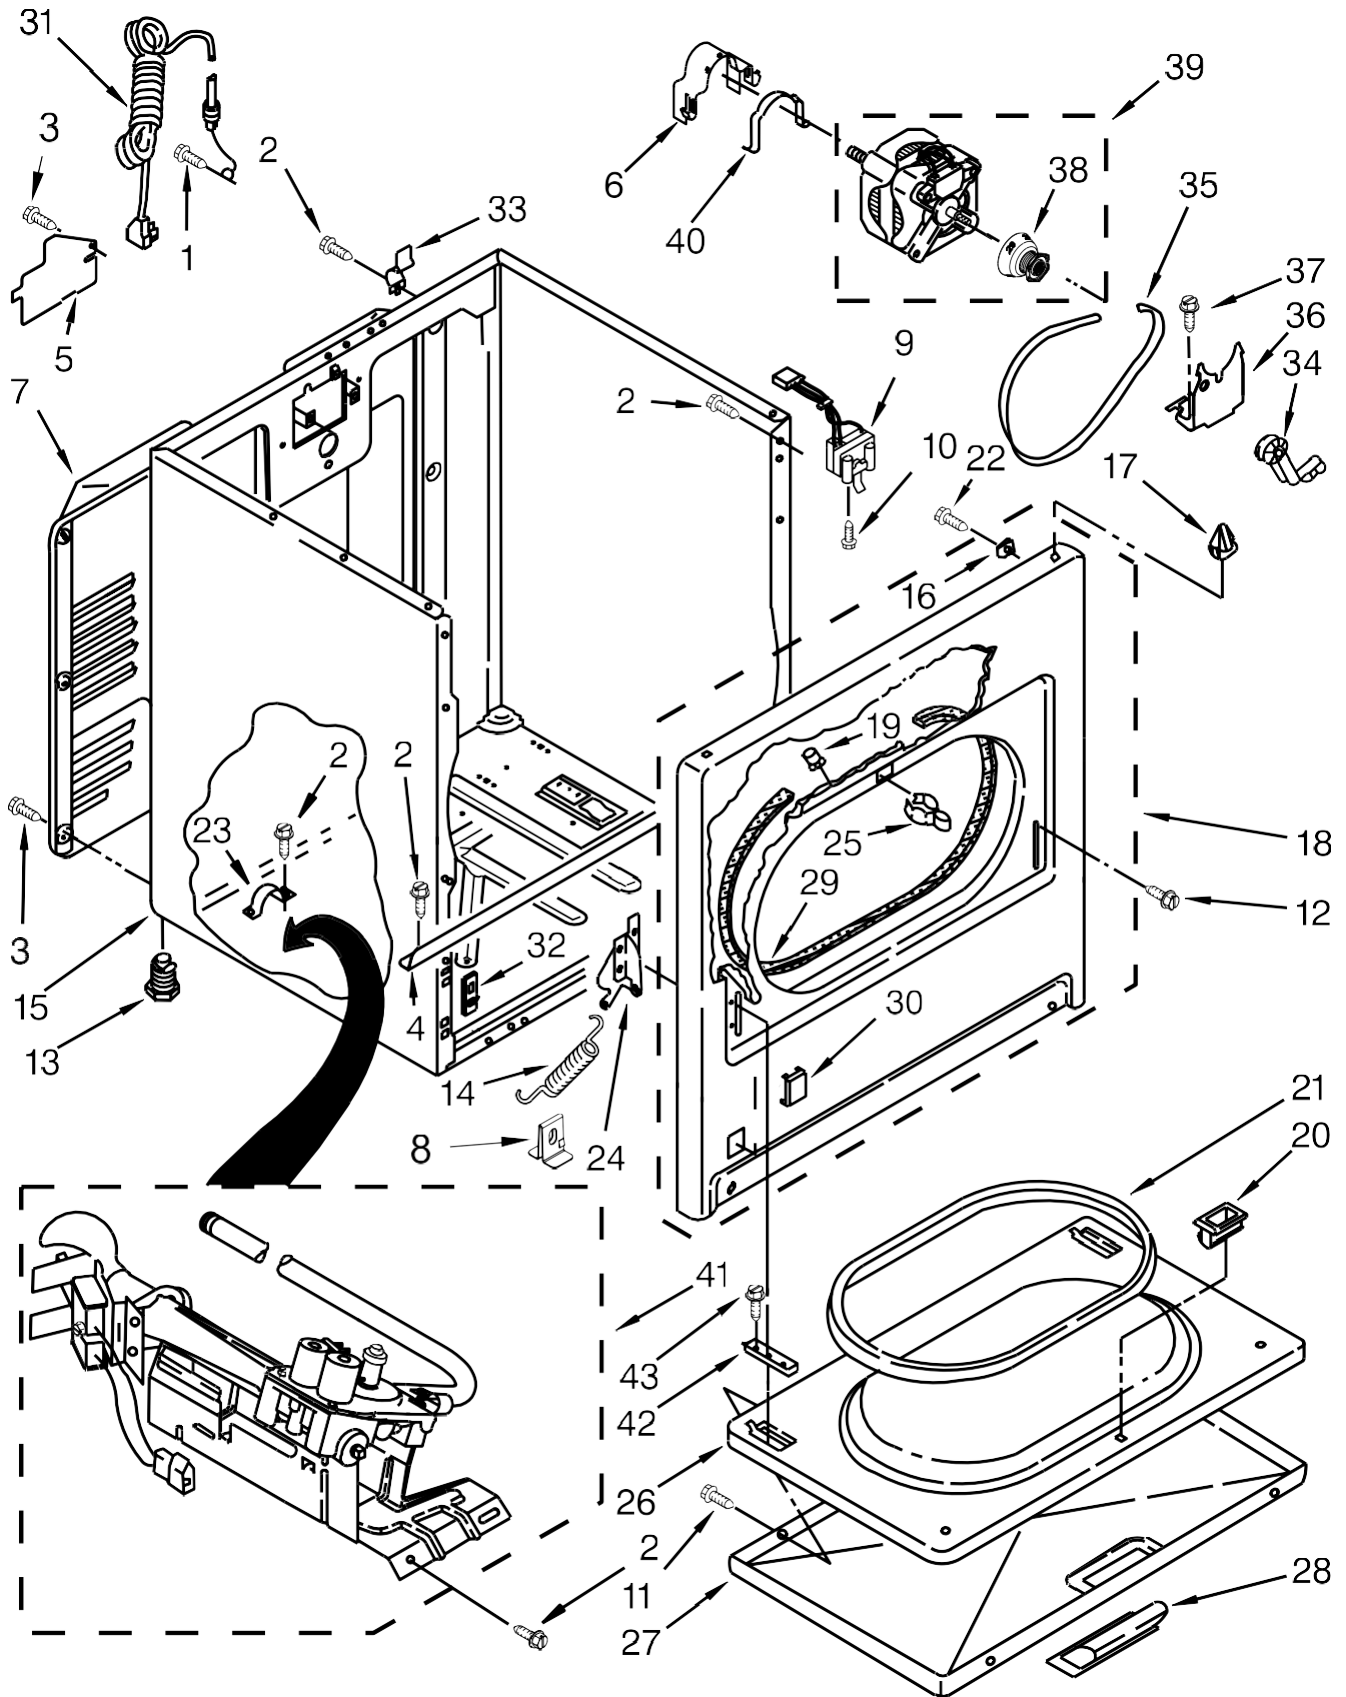

Secadora Whirlpool 7MWGD1900DW2

<u>Illus.</u> <u>No.</u>	<u>Part No.</u>	<u>Description</u>	<u>Illus.</u> <u>No.</u>	<u>Part No.</u>	<u>Description</u>	<u>Illus.</u> <u>No.</u>	<u>Part No.</u>	<u>Description</u>
1	Literature Parts W10652257 Use and Care Guide		9	693995	Screw	20	W10185992	Timer Assembly (60 Hz.)
	W10658639 Installation Instructions		10		Screen, Lint	21	W10640708	Harness, Wiring
	W10663990 Diagram, Wiring			W10717210	White	22	3405155	Switch, Temperature
2	Assembly, Console		11	8536939	Clip, Spring	23	W10556828	Bracket, Control
	W10643287 White		12	3400818	Screw	24	W10476828	Control, Electronic
3	694419 Buzzer, Mini		13	688983	Screw			
4	End Cap (Left) W10520782 White		14	8533974	Screw			
5	8312709 Clip, Console		15	3348629	Screw			
6	W10556829 Panel, Rear (Console)		16	Top				
7	3405156 Switch, Wrinkle Guard			8559800	White			
8	End Cap (Right) W10520780 White		17	W10117655	Switch, Push ToStart			
			18	Assembly, Control Knob	W10576637			
					White/Metallic			
			19	Assembly, Timer Knob	W10576635			
					White/Metallic			

Secadora Whirlpool 7MWGD1900DW2

<u>Illus. No.</u>	<u>Part No.</u>	<u>Description</u>
1	8533974	Screw
2	3390631	Screw
3	693995	Screw
4	W10236073	Bracket, Cabinet
5	3396795	Cover, TerminalBlock
6	3404162	Clamp, Motor (With Shield)
7	W10571724	Panel, Rear
8	W10575896	Clip, Spring
9	W10569603	Switch, Door
10	697773	Screw
11	342055	Screw
12	342043	Screw
13	W10561321	Foot, Dryer
14	W10041960	Spring, Door Cabinet
15	8530603	White
16	98234	Clip, Ground

<u>Illus. No.</u>	<u>Part No.</u>	<u>Description</u>
17	8066092	Lock, Front Top
18		Panel, Front
	3395197	White
19	685203	Clip, Felt Pad
20	3389441	Assembly, DoorCatch
21	W10389571	Seal, Door
22	343641	Screw
23	341029	Clamp, Pipe
24	8066056	Hinge, Door (Right)
	8066057	Hinge, Door (Left)
25	696144	Strike, Door
26	695737	Door, Rear
27		Door, Outer
	3393549	White
28		Handle, Door W10861225 White
29	W10663510	Assembly, Seal and Bearing