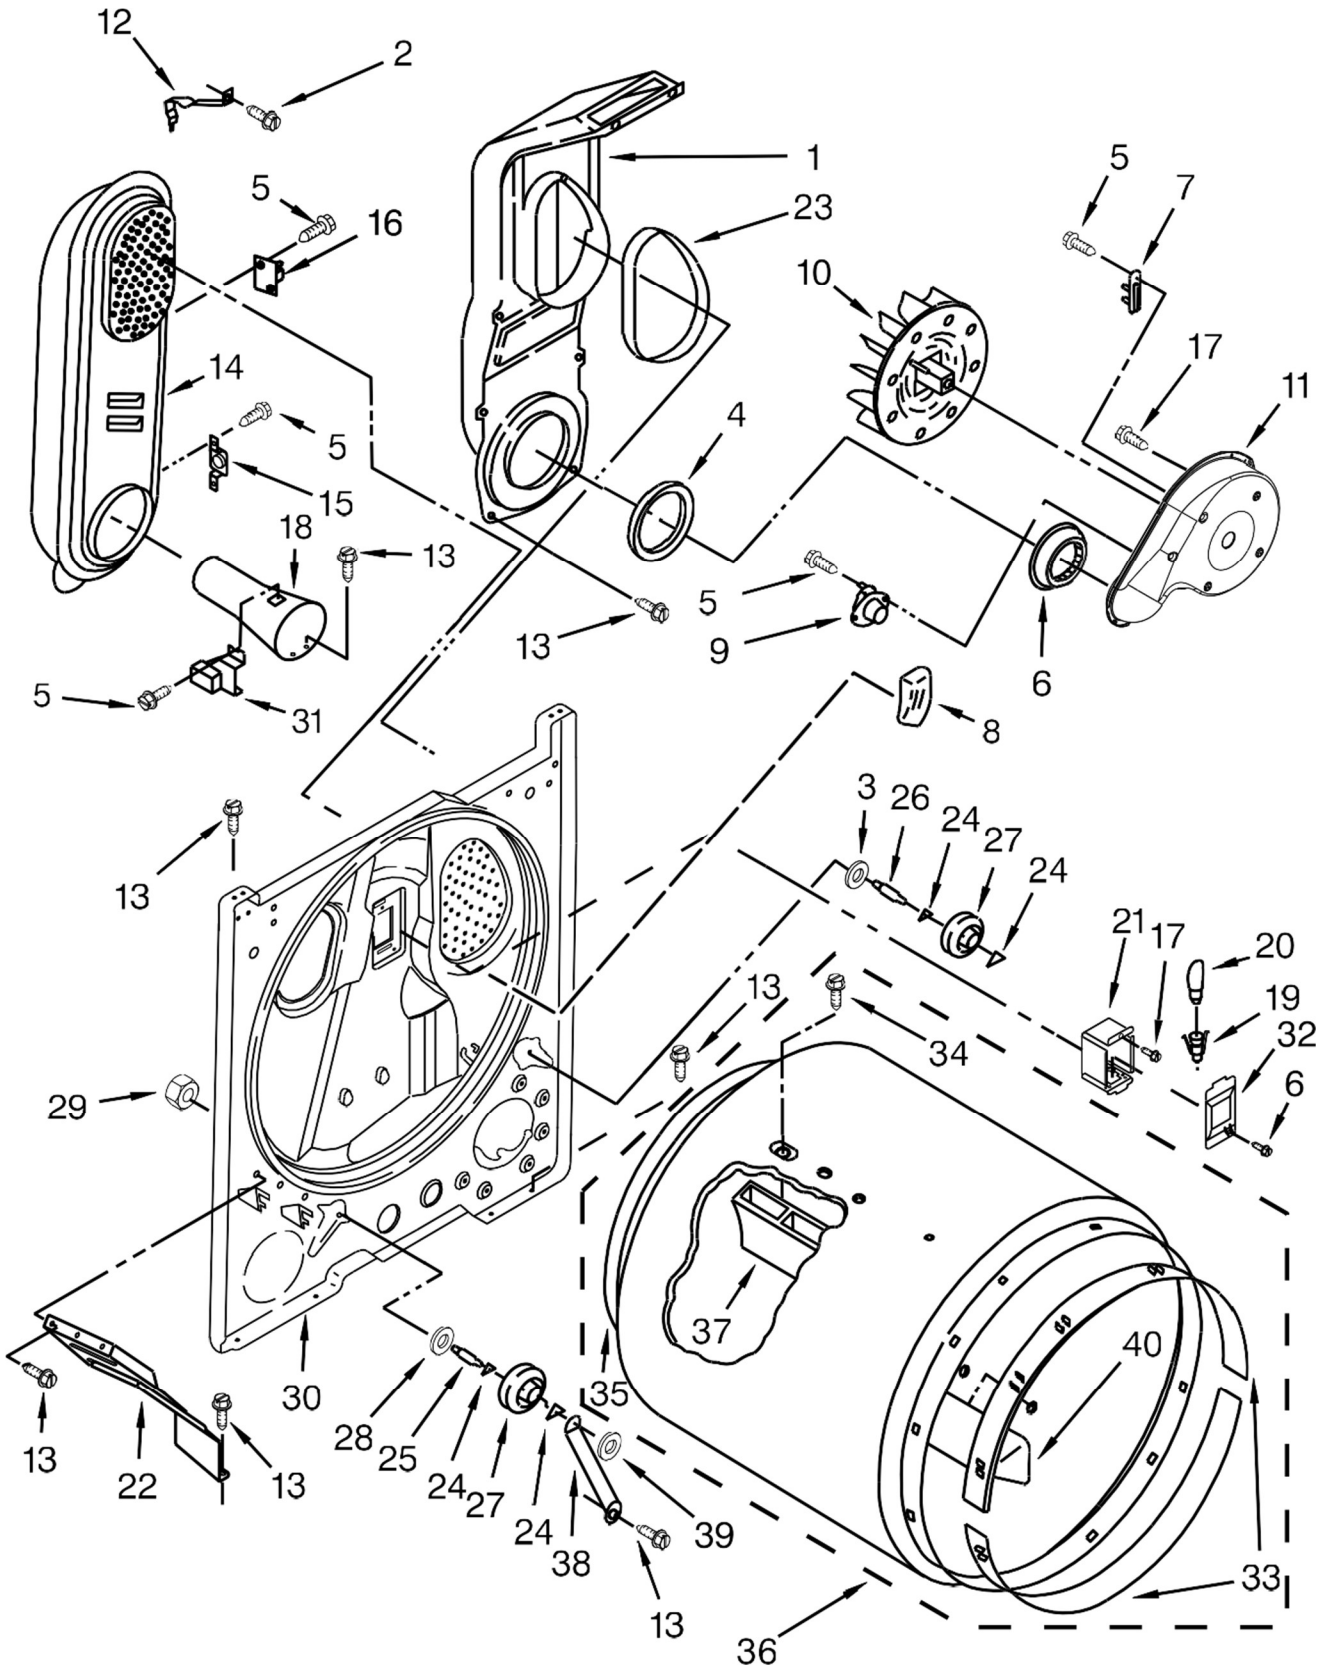

Secadora Whirlpool 7MWGD1900DW2

Secadora Whirlpool 7MWGD1900DW2

<u>Illus. No.</u>	<u>Part No.</u>	<u>Description</u>
1	348368	Assembly, Lint Chute
2	489463	Screw
3	3388703	Washer
4	347139	Seal, Lint Chute
5	90767	Screw
6	W10389567	Shield, Exhaust
7	3392519	Fuse, Thermal (91C)
8	3976479	Pad, Sensor
9	8318268	Thermostat
10	694089	Wheel, Blower
11	8577230	Housing, Blower
12	3398161	Clip, Heater Box
13	3390631	Screw
14	8530285	Box, Heater (96C)
15	W10423382	Thermostat, High Limit SPST (180F)

<u>Illus. No.</u>	<u>Part No.</u>	<u>Description</u>
16	3977394	Thermal Cut-Off
17	3390647	Screw
18	8066049	Funnel, Burner Light
19	W10214261	Socket, Light
20	3406124	Bulb, Light
21	3977373	Bracket, Drum Light
22	3406022	Bracket, Bulkhead Chute
23	339956	Seal
24	W10512946	Washer, Tri Ring
25	W10359270	Shaft, Drum Roller -Left Hand Thread
26	W10359269	Shaft, Drum Roller - Right Hand Thread
27	3397590	Roller, Support
28	348197	Washer
29	W10298789	Nut, Hex

<u>Illus. No.</u>	<u>Part No.</u>	<u>Description</u>
30	3403414	Bulkhead
31	338906	Sensor, Radiant
32	3402841	Lens, Drum Light
33	692526	Bearing, Ring
34	W10219342	Screw
35	W10663495	Seal, Rear Drum
36	W10389436	Assembly, Drum (Complete)
37	692490	Baffle, Drum (Long)
38	3976434	Bracket, Support
39	90296	Nut, Push On
40	3403636	Baffle, Drum (Short)