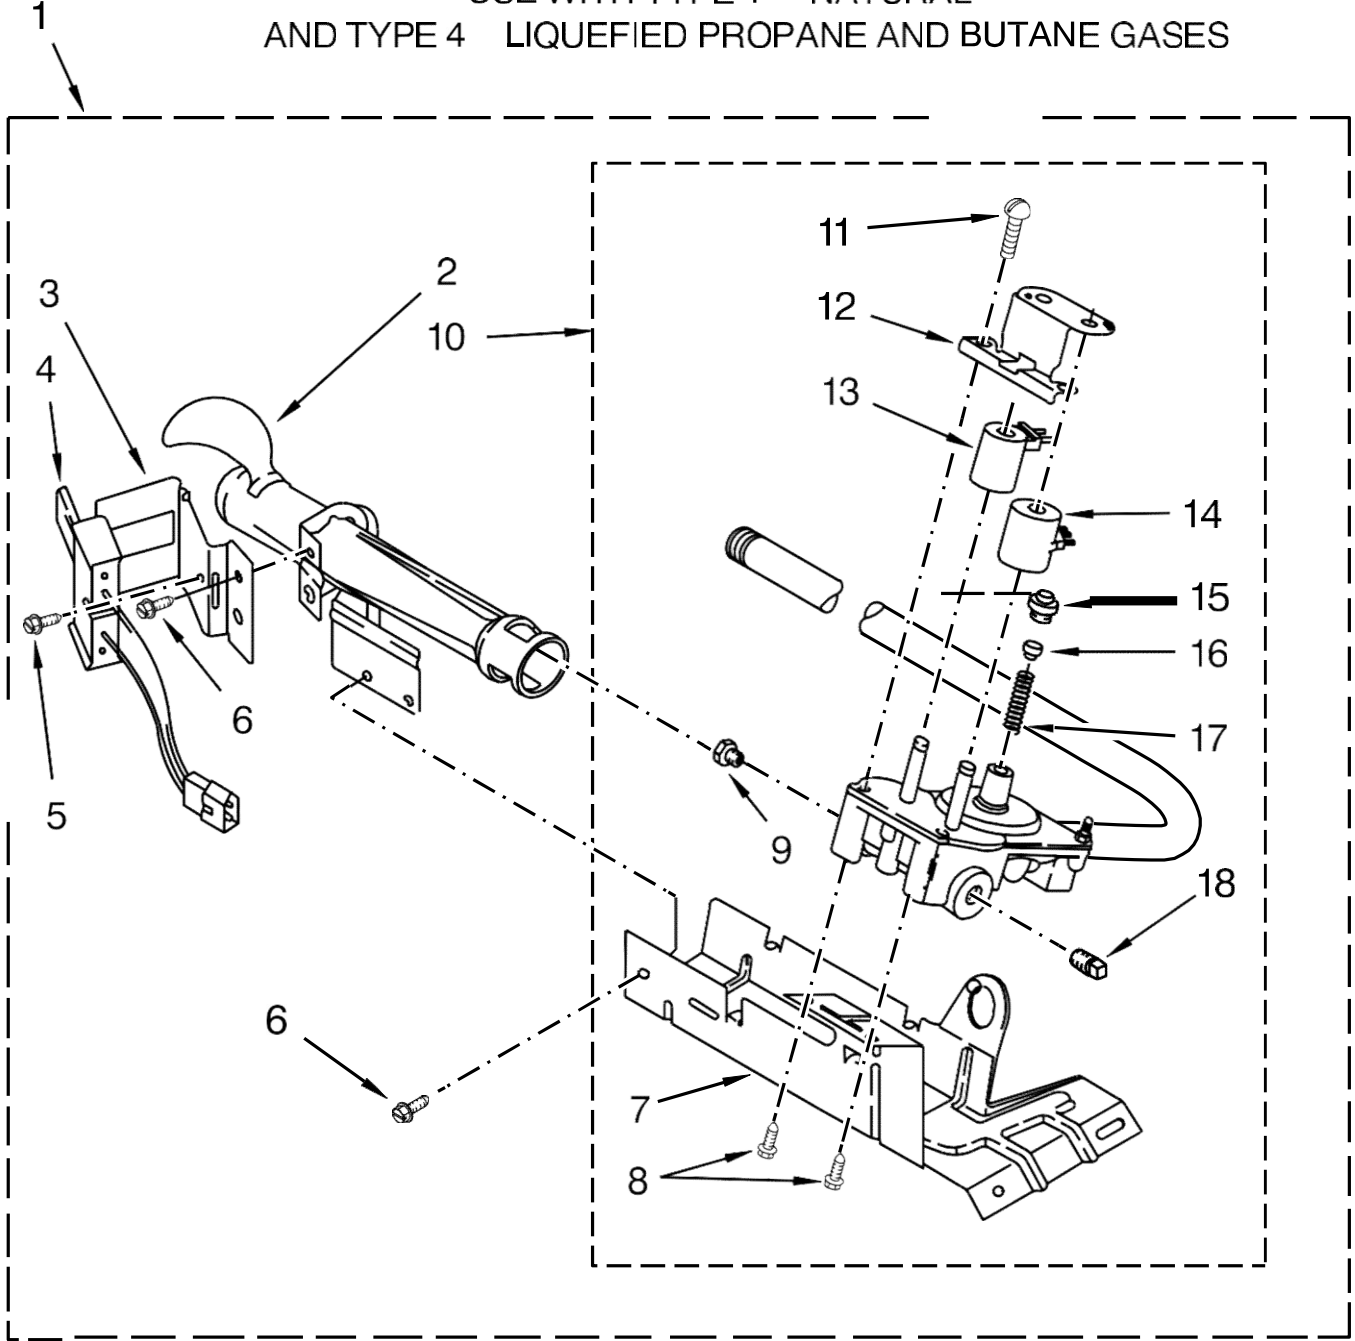

USE WITH TYPE 1 - NATURAL
AND TYPE 4 LIQUEFIED PROPANE AND BUTANE GASES

Secadora Whirlpool 7MWGD1930DM0

<u>Illus. No.</u>	<u>Part No.</u>	<u>Description</u>
1	8318272	Burner Assembly (60 Hz) (Type 1) (White Rodgers)
2	688617	Tube, Burner
3	694298	Bracket, Ignitor
4	686590	Ignitor
5	W10366705	Screw
6	343641	Screw
7	693986	Base, Burner
8	3387057	Screw

<u>Illus. No.</u>	<u>Part No.</u>	<u>Description</u>
9		Orifice, Burner
	234826	Type 1 (Natural)
	229742	Type 4 (Butane)
	234868	Type 4 (Propane)
10	8318277	Valve, Gas (60 Hz)
11	694421	Screw, Coil
12	694538	Bracket, Coil
13	694540	Coil, 60 Hz. (2 Terminal) (Main)
14	694539	Coil, 60 Hz (Split) (3 Terminal) (Pilot Position)

<u>Illus. No.</u>	<u>Part No.</u>	<u>Description</u>
15	694424	Leak, Limiter
16	694423	Screw, Regulator Adjustment
17	694422	Spring, Regulator
18	239822	Plug, Pipe
		Following Parts Not Illustrated
	W10307153	Conversion Kit (Type 1 and 2) to Type (4) L.P.G.