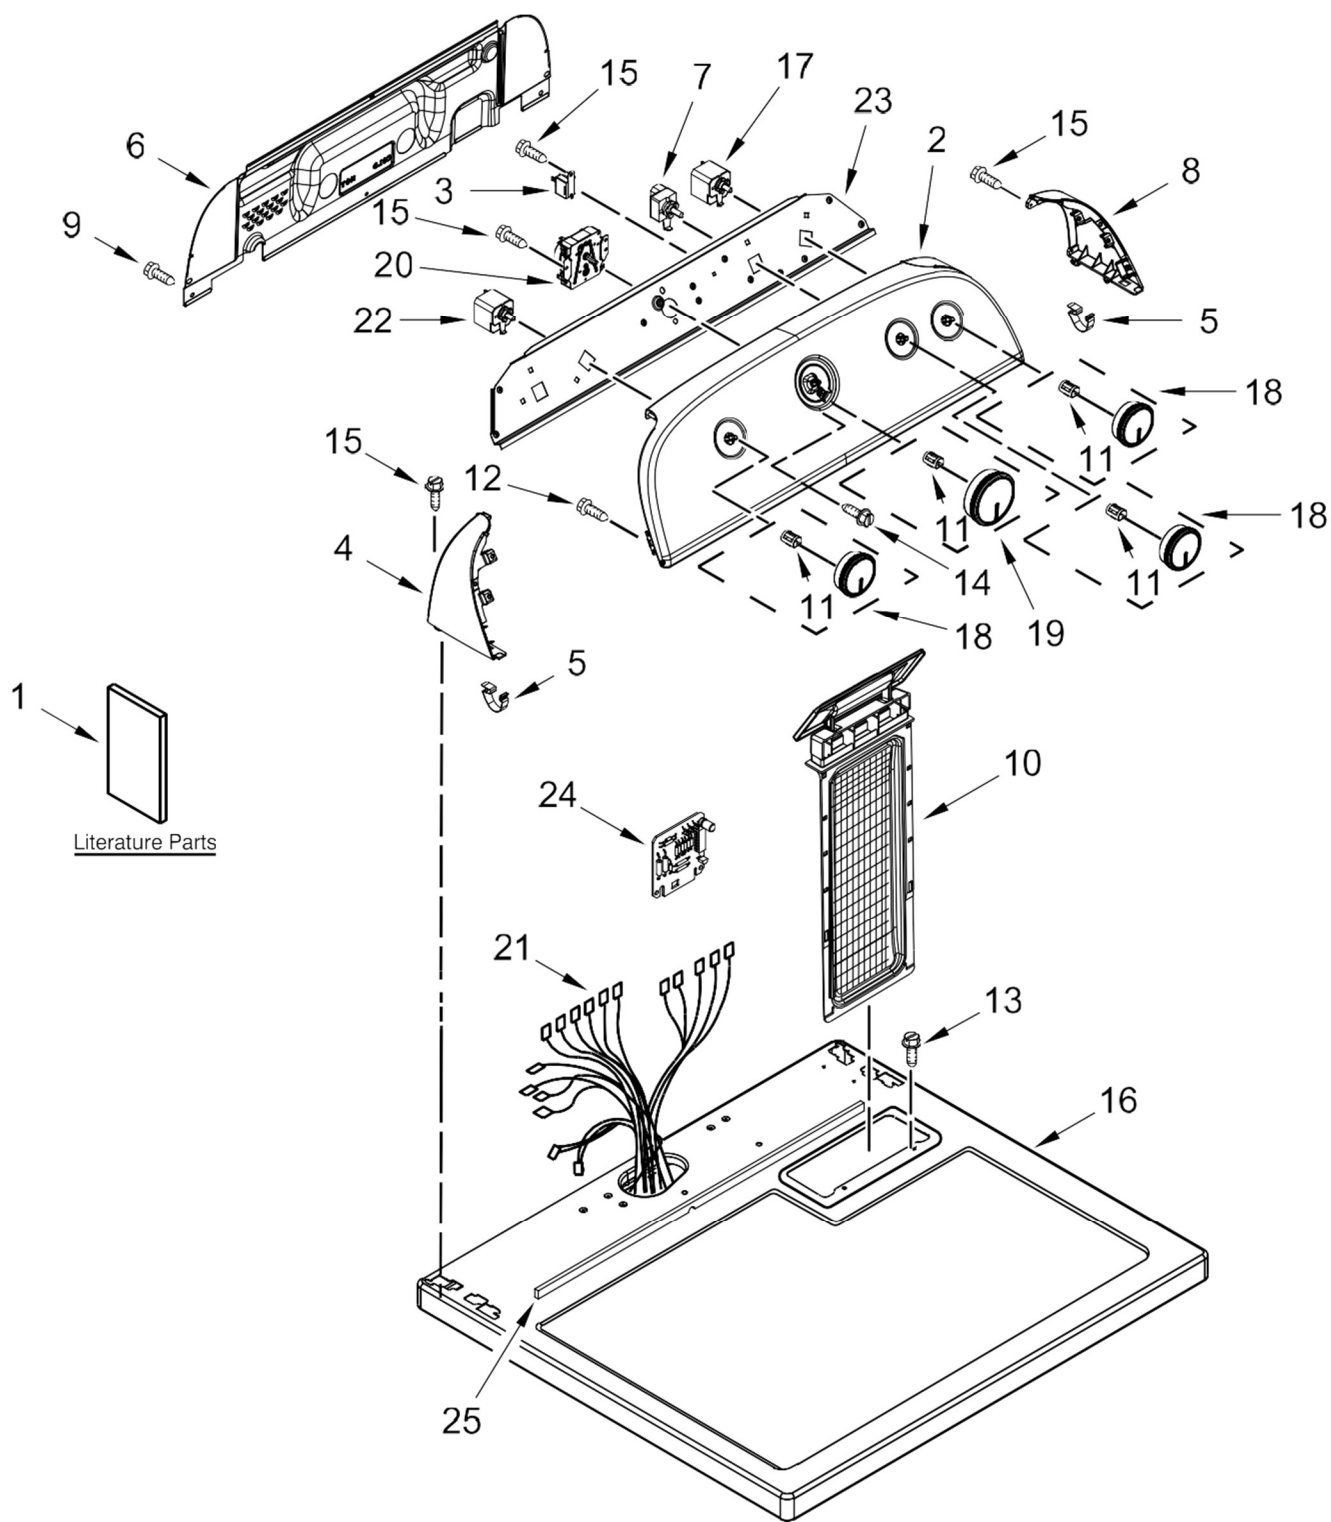

Secadora Whirlpool 7MWGD1930DM0

Secadora Whirlpool 7MWGD1930DM0

<u>Illus.</u> <u>No.</u>	<u>Part No.</u> <u>Description</u>	<u>Illus.</u> <u>No.</u>	<u>Part No.</u> <u>Description</u>	<u>Illus.</u> <u>No.</u>	<u>Part No.</u> <u>Description</u>
1	Literature Parts	9	693995 Screw	20	W10185992 Timer Assembly (60 Hz.)
	W10652257 Use and Care Guide	10	Lint Screen	21	W10640708 Harness, Wiring
	W10678653 Instructions, Installation		W10717210 White	22	3405155 Switch, Temperature
	W10663990 Diagram, Wiring	11	8536939 Clip, Spring	23	W10556828 Bracket, Control
2	Assembly, Console	12	3400818 Screw	24	W10476828 Control, Electronic
	W10704155 White	13	688983 Screw	25	W10316616 Seal, Foam
3	694419 Buzzer, Mini	14	8533974 Screw		
4	End Cap (Left)	15	3348629 Screw		
	W10520782 White	16	Top		
5	8312709 Clip, Console		8559800 White		
6	W10556829 Panel, Rear (Console)	17	W10117655 Switch, Push ToStart		
7	3405156 Switch, WrinkleGuard	18	Assembly, Control Knob		
8	End Cap (Right)		W10576636 White/Metallic		
	W10520780 White	19	Assembly, Timer Knob		
			W10576634 White/Metallic		

Secadora Whirlpool 7MWGD1930DM0

Secadora Whirlpool 7MWGD1930DM0

<u>Illus. No.</u>	<u>Part No.</u>	<u>Description</u>
1	8533974	Screw
2	3390631	Screw
3	693995	Screw
4	W10236073	Bracket, Cabinet
5	3396795	Cover, Terminal Block
6	3404162	Clamp, Motor (With Shield)
7	W10571724	Panel, Rear
8	W10575896	Clip, Spring
9	W10569603	Switch, Door
10	697773	Screw
11	342055	Screw
12	342043	Screw
13	W10561321	Foot, Dryer
14	W10041960	Spring, Door
15		Cabinet
	8530603	White
16	98234	Clip, Ground

<u>Illus. No.</u>	<u>Part No.</u>	<u>Description</u>
30		Plug, Hinge Hole
	8564457	White
31	344020	Cord, Power
32	3394083	Clip, Front Panel
33	8066217	Hinge, Top
34	691366	Idler Assembly
35	W10131364	Belt, Drive
36	348780	Base, Motor
37	3400500	Bolt
38	8066184	Pulley, Motor
39	W10396029	Assembly, Motor
40	W10121316	Clamp, Motor Mount
41	8318272	Burner Assembly (60 Hz) (Type 1) (White Rodgers)
42	337189	Clip, Hinge
43	3357011	Screw