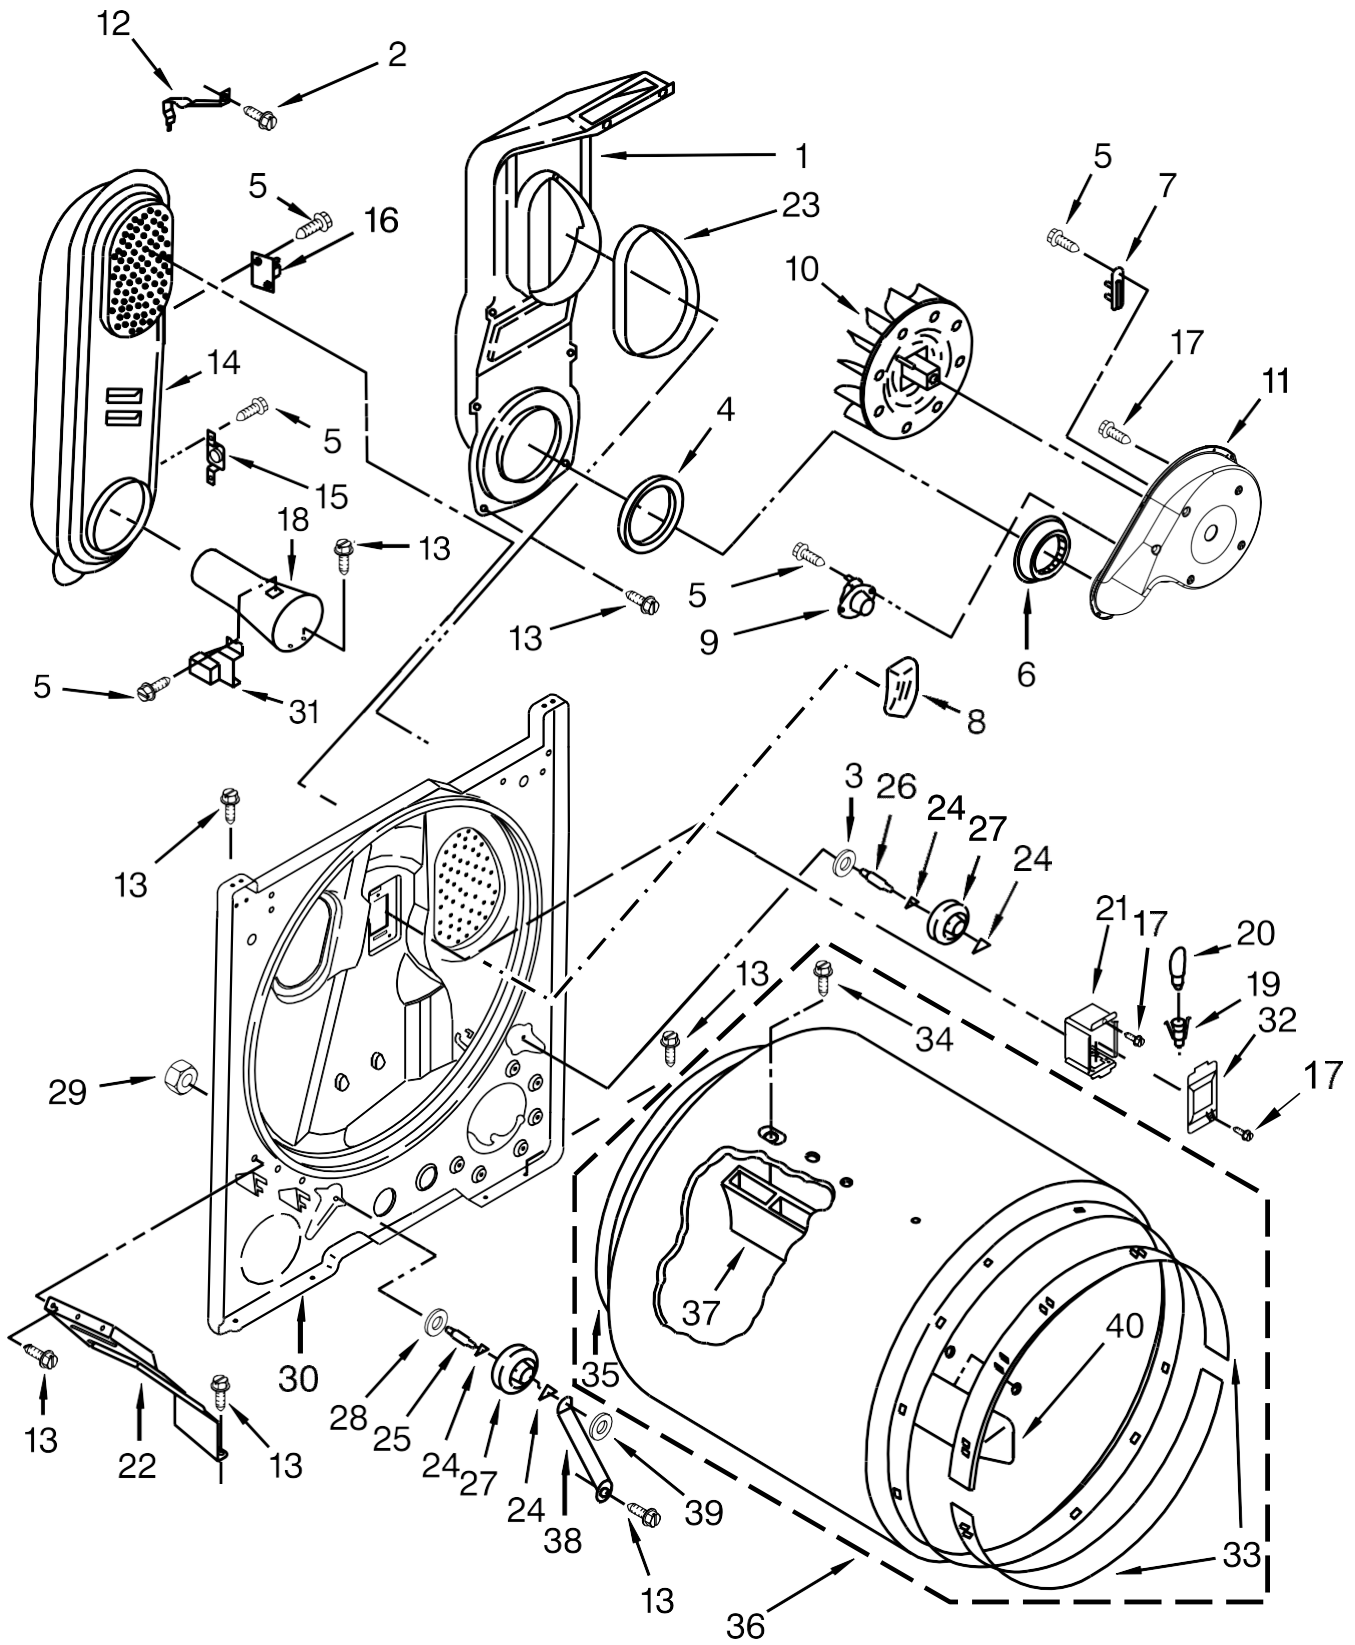

Secadora Whirlpool 7MWGD1930DM0

Secadora Whirlpool 7MWGD1930DM0

<u>Illus.</u> <u>No.</u>	<u>Part No.</u> <u>Description</u>	<u>Illus.</u> <u>No.</u>	<u>Part No.</u> <u>Description</u>	<u>Illus.</u> <u>No.</u>	<u>Part No.</u> <u>Description</u>
1	Literature Parts	9	693995 Screw	20	W10185992 Timer Assembly (60 Hz.)
	W10652257 Use and Care Guide	10	Lint Screen	21	W10640708 Harness, Wiring
	W10678653 Instructions, Installation		W10717210 White	22	3405155 Switch, Temperature
	W10663990 Diagram, Wiring	11	8536939 Clip, Spring	23	W10556828 Bracket, Control
2	Assembly, Console	12	3400818 Screw	24	W10476828 Control, Electronic
	W10704155 White	13	688983 Screw	25	W10316616 Seal, Foam
3	694419 Buzzer, Mini	14	8533974 Screw		
4	End Cap (Left)	15	3348629 Screw		
	W10520782 White	16	Top		
5	8312709 Clip, Console		8559800 White		
6	W10556829 Panel, Rear (Console)	17	W10117655 Switch, Push ToStart		
7	3405156 Switch, WrinkleGuard	18	Assembly, Control Knob		
8	End Cap (Right)		W10576636 White/Metallic		
	W10520780 White	19	Assembly, Timer Knob		
			W10576634 White/Metallic		

Secadora Whirlpool 7MWGD1930DM0

Secadora Whirlpool 7MWGD1930DM0

<u>Illus. No.</u>	<u>Part No.</u>	<u>Description</u>
1	8533974	Screw
2	3390631	Screw
3	693995	Screw
4	W10236073	Bracket, Cabinet
5	3396795	Cover, Terminal Block
6	3404162	Clamp, Motor (With Shield)
7	W10571724	Panel, Rear
8	W10575896	Clip, Spring
9	W10569603	Switch, Door
10	697773	Screw
11	342055	Screw
12	342043	Screw
13	W10561321	Foot, Dryer
14	W10041960	Spring, Door
15		Cabinet
	8530603	White
16	98234	Clip, Ground

<u>Illus. No.</u>	<u>Part No.</u>	<u>Description</u>
30		Plug, Hinge Hole
	8564457	White
31	344020	Cord, Power
32	3394083	Clip, Front Panel
33	8066217	Hinge, Top
34	691366	Idler Assembly
35	W10131364	Belt, Drive
36	348780	Base, Motor
37	3400500	Bolt
38	8066184	Pulley, Motor
39	W10396029	Assembly, Motor
40	W10121316	Clamp, Motor Mount
41	8318272	Burner Assembly (60 Hz) (Type 1) (White Rodgers)
42	337189	Clip, Hinge
43	3357011	Screw