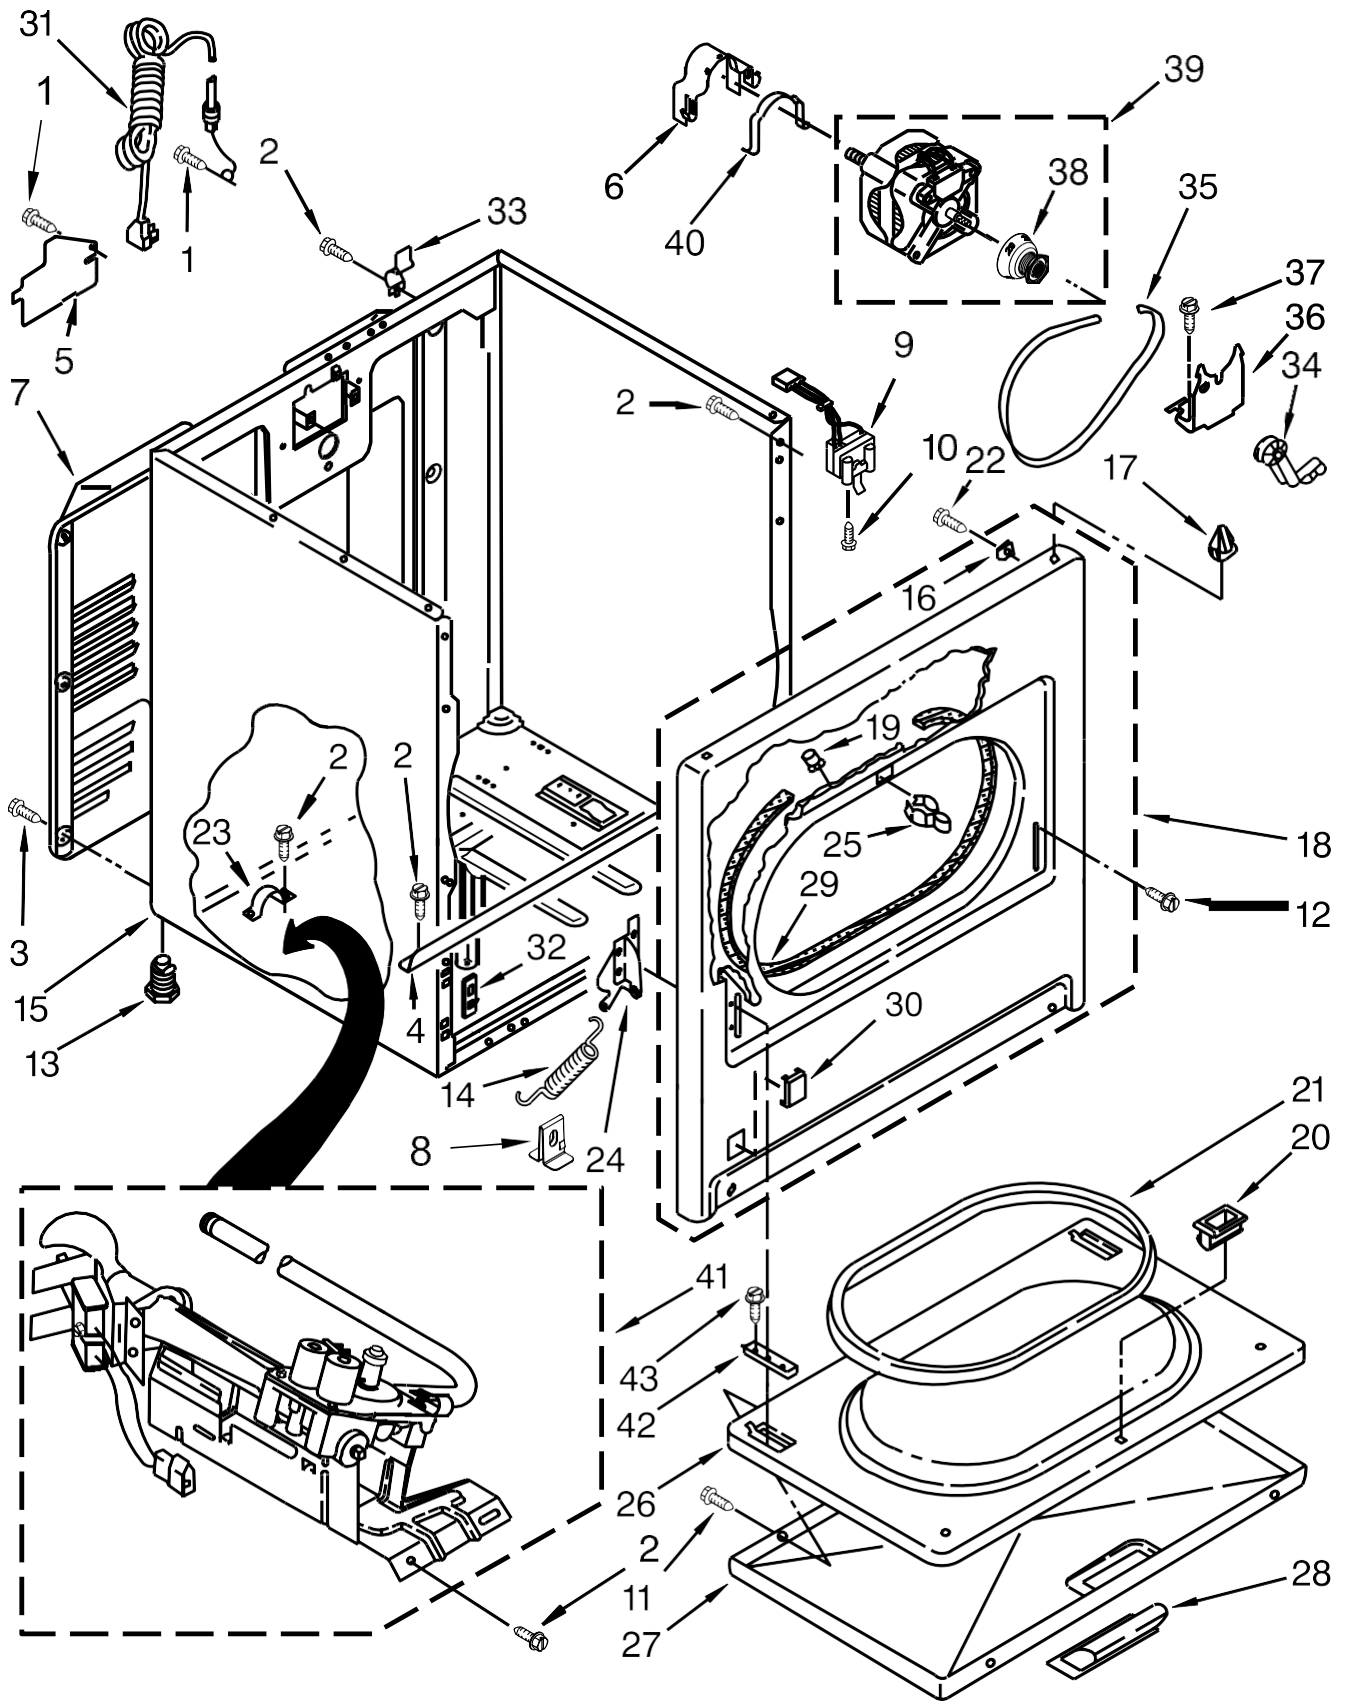

Secadora Whirlpool 7MWGD1930DM0

Secadora Whirlpool 7MWGD1930DM0

<u>Illus.</u> <u>No.</u>	<u>Part No.</u> <u>Description</u>	<u>Illus.</u> <u>No.</u>	<u>Part No.</u> <u>Description</u>	<u>Illus.</u> <u>No.</u>	<u>Part No.</u> <u>Description</u>
1	Literature Parts	9	693995 Screw	20	W10185992 Timer Assembly (60 Hz.)
	W10652257 Use and Care Guide	10	Lint Screen	21	W10640708 Harness, Wiring
	W10678653 Instructions, Installation		W10717210 White	22	3405155 Switch, Temperature
	W10663990 Diagram, Wiring	11	8536939 Clip, Spring	23	W10556828 Bracket, Control
2	Assembly, Console	12	3400818 Screw	24	W10476828 Control, Electronic
	W10704155 White	13	688983 Screw	25	W10316616 Seal, Foam
3	694419 Buzzer, Mini	14	8533974 Screw		
4	End Cap (Left)	15	3348629 Screw		
	W10520782 White	16	Top		
5	8312709 Clip, Console		8559800 White		
6	W10556829 Panel, Rear (Console)	17	W10117655 Switch, Push ToStart		
7	3405156 Switch, WrinkleGuard	18	Assembly, Control Knob		
8	End Cap (Right)		W10576636 White/Metallic		
	W10520780 White	19	Assembly, Timer Knob		
			W10576634 White/Metallic		

Secadora Whirlpool 7MWGD1930DM0

Secadora Whirlpool 7MWGD1930DM0

<u>Illus. No.</u>	<u>Part No.</u>	<u>Description</u>
1	8533974	Screw
2	3390631	Screw
3	693995	Screw
4	W10236073	Bracket, Cabinet
5	3396795	Cover, Terminal Block
6	3404162	Clamp, Motor (With Shield)
7	W10571724	Panel, Rear
8	W10575896	Clip, Spring
9	W10569603	Switch, Door
10	697773	Screw
11	342055	Screw
12	342043	Screw
13	W10561321	Foot, Dryer
14	W10041960	Spring, Door
15		Cabinet
	8530603	White
16	98234	Clip, Ground

<u>Illus. No.</u>	<u>Part No.</u>	<u>Description</u>
30		Plug, Hinge Hole
	8564457	White
31	344020	Cord, Power
32	3394083	Clip, Front Panel
33	8066217	Hinge, Top
34	691366	Idler Assembly
35	W10131364	Belt, Drive
36	348780	Base, Motor
37	3400500	Bolt
38	8066184	Pulley, Motor
39	W10396029	Assembly, Motor
40	W10121316	Clamp, Motor Mount
41	8318272	Burner Assembly (60 Hz) (Type 1) (White Rodgers)
42	337189	Clip, Hinge
43	3357011	Screw