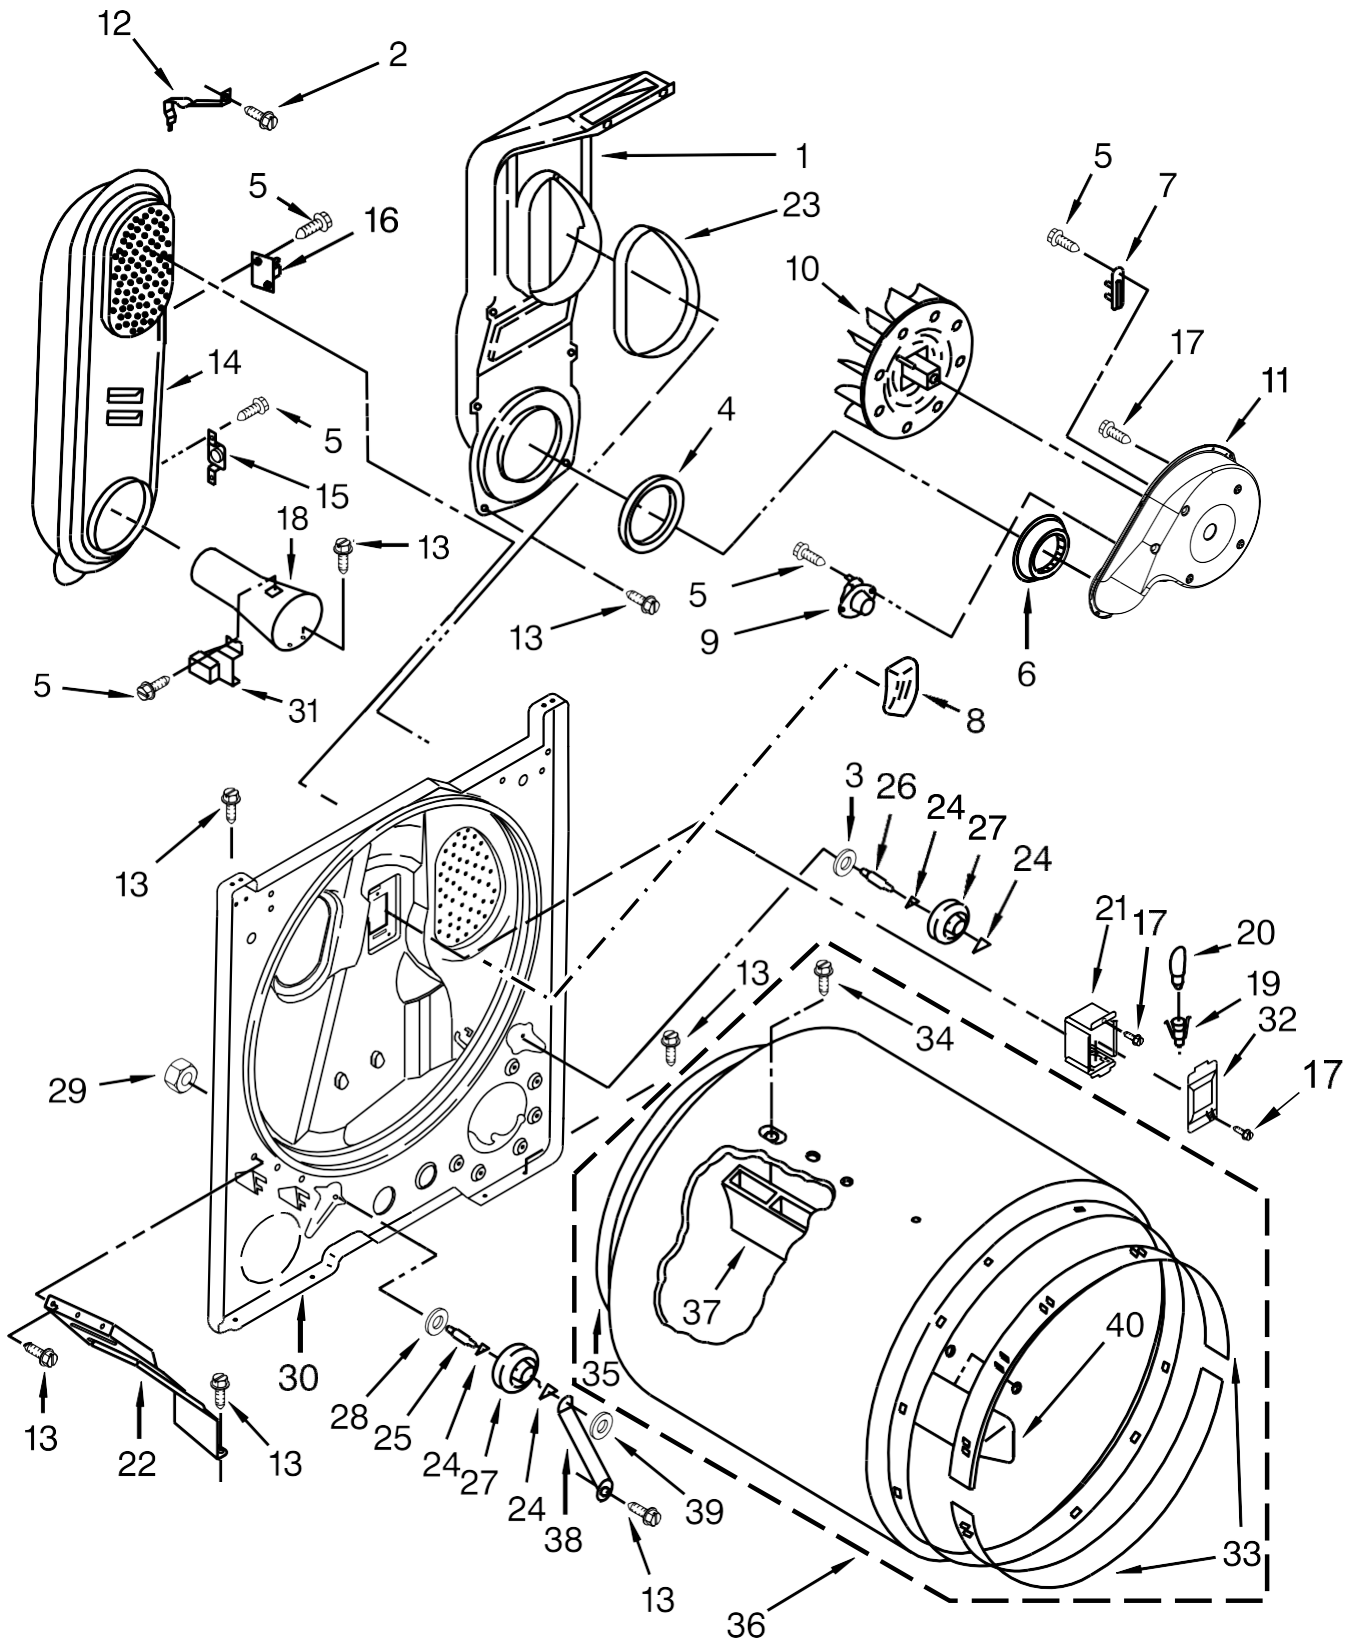

<u>Illus.</u> <u>No.</u>	<u>Part No.</u>	<u>Description</u>
9	693995	Screw
10		Lint Screen
	W10717210	White
11	8536939	Clip, Spring
12	3400818	Screw
13	688983	Screw
14	8533974	Screw
15	3348629	Screw
16		Top
	8559800	White
17	W10117655	Switch, Push To Start
18		Assembly, Control Knob
	W10576636	White/Metallic
19		Assembly, Timer Knob
	W10576634	White/Metallic

<u>Illus.</u> <u>No.</u>	<u>Part No.</u>	<u>Description</u>
20	W10185992	Timer Assembly (60 Hz.)
21	W10865752	Harness, Wiring
22	3405155	Switch, Temperature
23	W10556828	Bracket, Control
24	W10476828	Control, Electronic
25	W10316616	Seal, Foam

Secadora Whirlpool 7MWGD1930DM2

<u>Illus. No.</u>	<u>Part No.</u>	<u>Description</u>
1	8533974	Screw
2	3390631	Screw
3	693995	Screw
4	W10841728	Seal, Spill Guard
5	3396795	Cover, Terminal Block
6	3404162	Clamp, Motor (With Shield)
7	W10571724	Panel, Rear
8	W10575896	Clip, Spring
9	W10569603	Switch, Door
10	697773	Screw
11	342055	Screw
12	342043	Screw
13	W10561321	Foot, Dryer
14	W10041960	Spring, Door
15		Cabinet
	8530603	White
16	98234	Clip, Ground
17	8066092	Lock, Front Top

<u>Illus. No.</u>	<u>Part No.</u>	<u>Description</u>
31	344020	Cord, Power
32	W10775448	Clip, Front Panel
33	8066217	Hinge, Top
34	691366	Idler Assembly
35	W10131364	Belt, Drive
36	348780	Base, Motor
37	3400500	Bolt
38	8066184	Pulley, Motor
39	W10396029	Assembly, Motor
40	W10121316	Clamp, Motor Mount
41	W10336852	Burner Assembly (60 Hz) (Type 1 and 2)
42	337189	Clip, Hinge
43	3357011	Screw