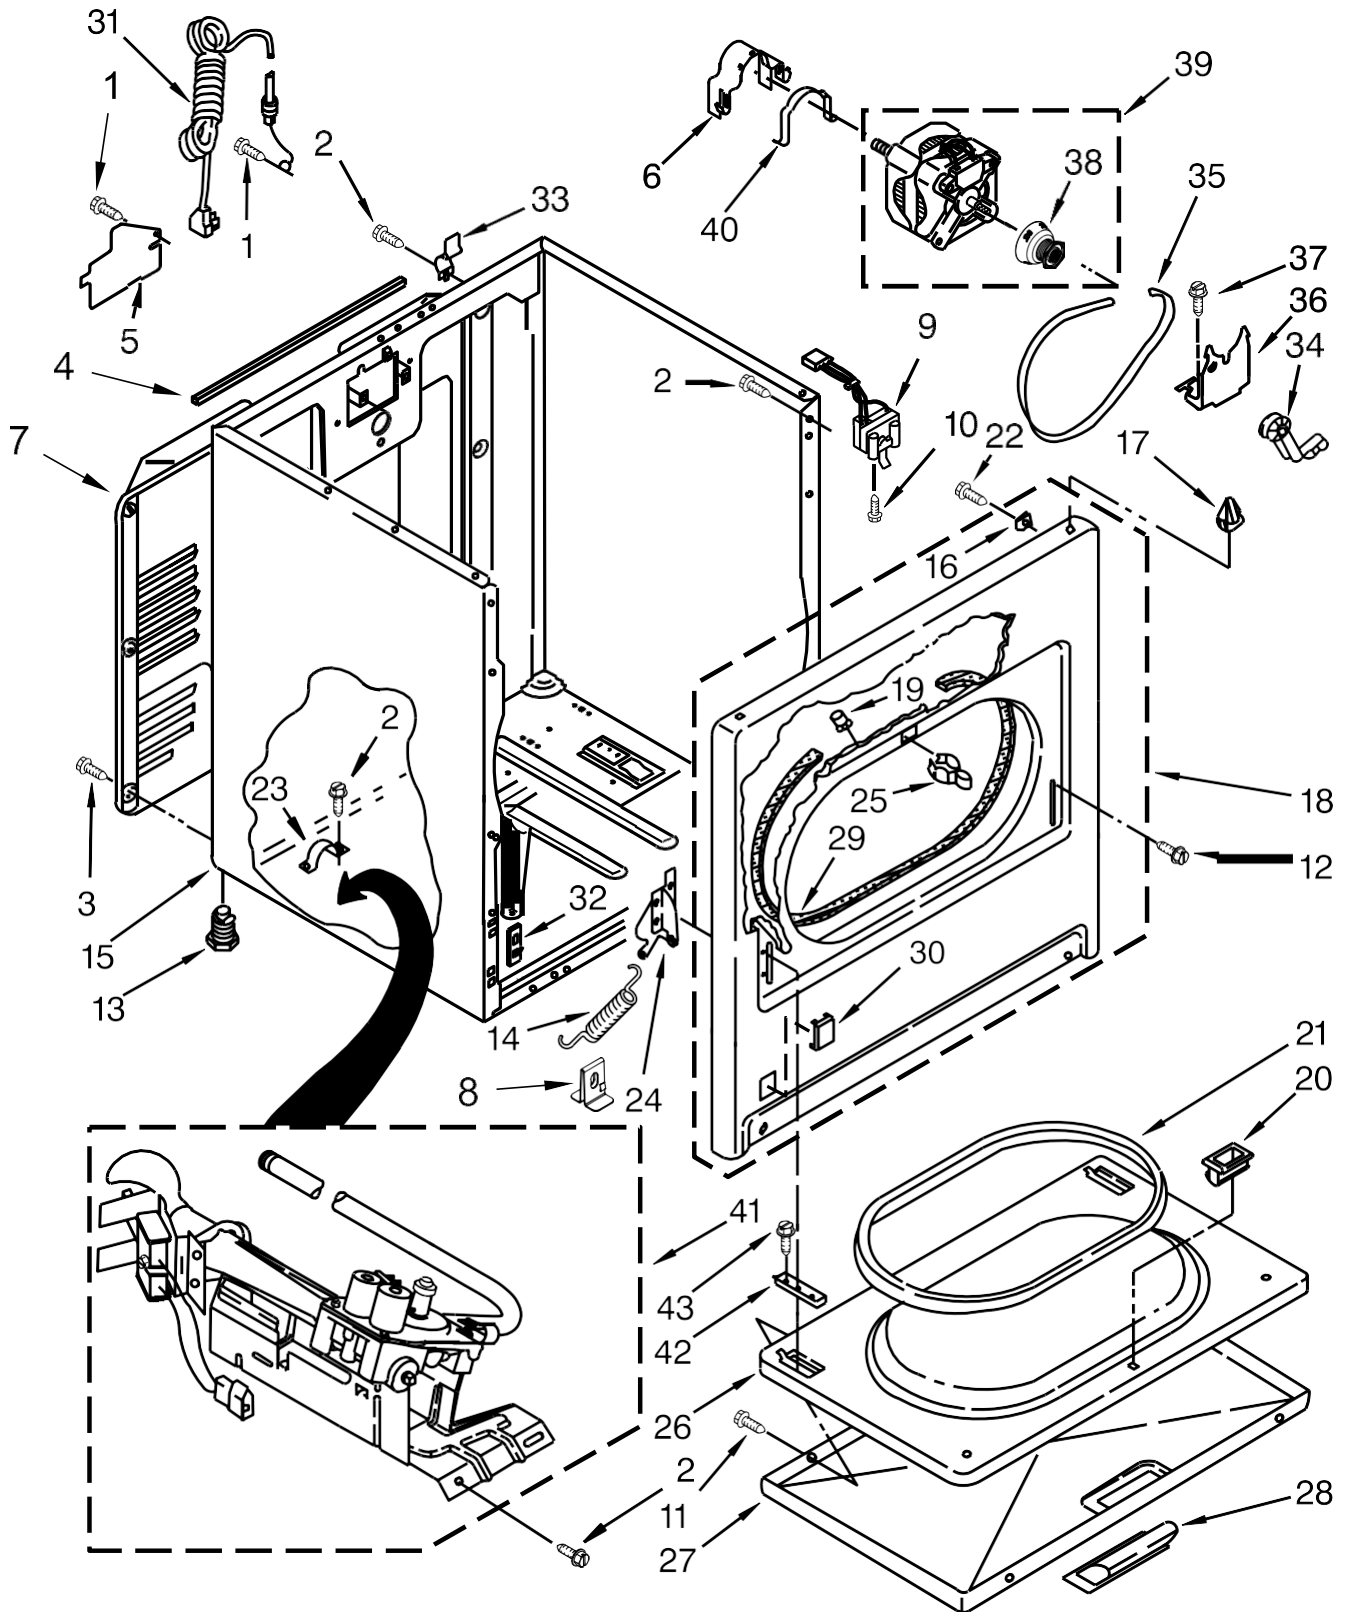

Secadora Whirlpool 7MWGD1930DM2

<u>Illus.</u> <u>No.</u>	<u>Part No.</u>	<u>Description</u>
1		Literature Parts
	W10652257	Use and Care Guide
	W10678653	Instructions, Installation
	W10876321	Wiring Diagram
2		Assembly, Console
	W10704155	White
3	694419	Buzzer, Mini
4		End Cap (Left)
	W10520782	White
5	8312709	Clip, Console
6	W10556829	Panel, Rear (Console)
7	3405156	Switch, Rotary (2 POS)
8		End Cap (Right)
	W10520780	White

<u>Illus.</u> <u>No.</u>	<u>Part No.</u>	<u>Description</u>
9	693995	Screw
10		Lint Screen
	W10717210	White
11	8536939	Clip, Spring
12	3400818	Screw
13	688983	Screw
14	8533974	Screw
15	3348629	Screw
16		Top
	8559800	White
17	W10117655	Switch, Push To Start
18		Assembly, Control Knob
	W10576636	White/Metallic
19		Assembly, Timer Knob
	W10576634	White/Metallic

Secadora Whirlpool 7MWGD1930DM2

<u>Illus. No.</u>	<u>Part No.</u>	<u>Description</u>
1	8533974	Screw
2	3390631	Screw
3	693995	Screw
4	W10841728	Seal, Spill Guard
5	3396795	Cover, Terminal Block
6	3404162	Clamp, Motor (With Shield)
7	W10571724	Panel, Rear
8	W10575896	Clip, Spring
9	W10569603	Switch, Door
10	697773	Screw
11	342055	Screw
12	342043	Screw
13	W10561321	Foot, Dryer
14	W10041960	Spring, Door
15		Cabinet
	8530603	White
16	98234	Clip, Ground
17	8066092	Lock, Front Top