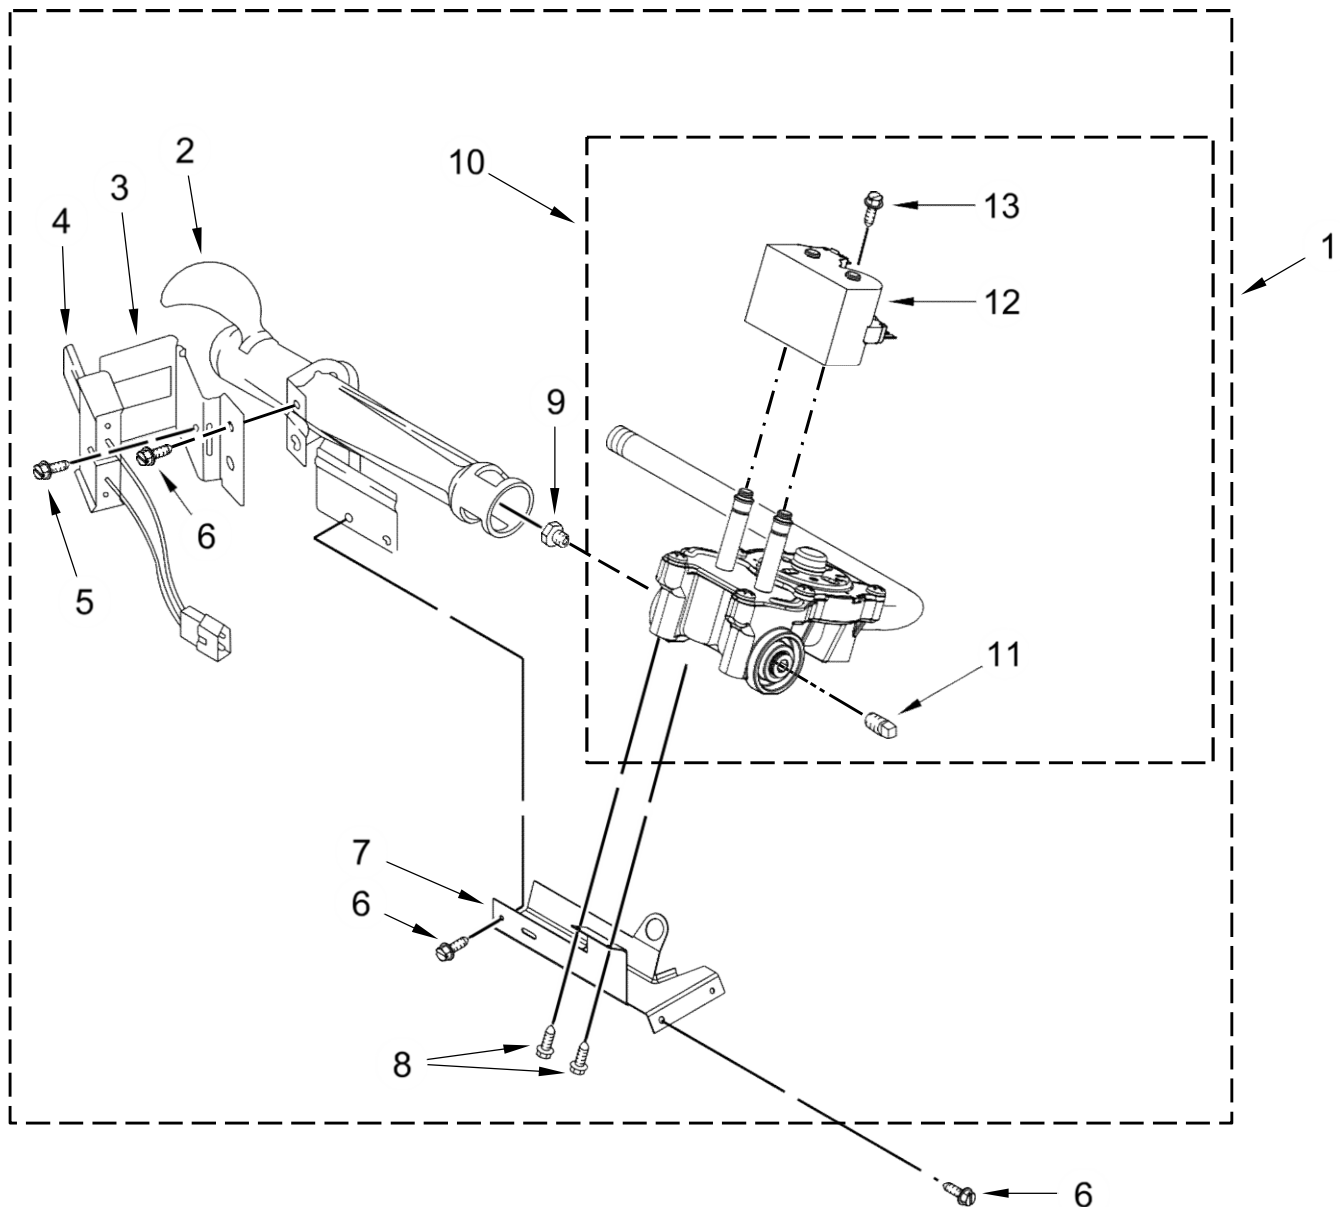

USE WITH TYPE 1 - NATURAL, TYPE 2 - MIXED,
AND TYPE 4 - LIQUEFIED PROPANE AND BUTANE GASES

<u>Illus.</u> <u>No.</u>	<u>Part No.</u>	<u>Description</u>
1	W11564940	Burner Assembly (60 Hz) (Type 1)
2	688617	Tube, Burner
3	694298	Bracket, Ignitor
4	686590	Ignitor
5	W10366705	Screw
6	343641	Screw

<u>Illus.</u> <u>No.</u>	<u>Part No.</u>	<u>Description</u>
7	693986	Base, Burner
8	3387057	Screw
9		Orifice, Burner
	234826	Type 1 (Natural)
10	W11564943	Valve, Gas (60 Hz)
11	W10295523	Pipe Plug
12	W10328463	Coil (60 Hz)

<u>Illus.</u> <u>No.</u>	<u>Part No.</u>	<u>Description</u>
13	326049536	Screw
		Following Parts Not Illustrated
	W11581316	Kit, LP Conversion