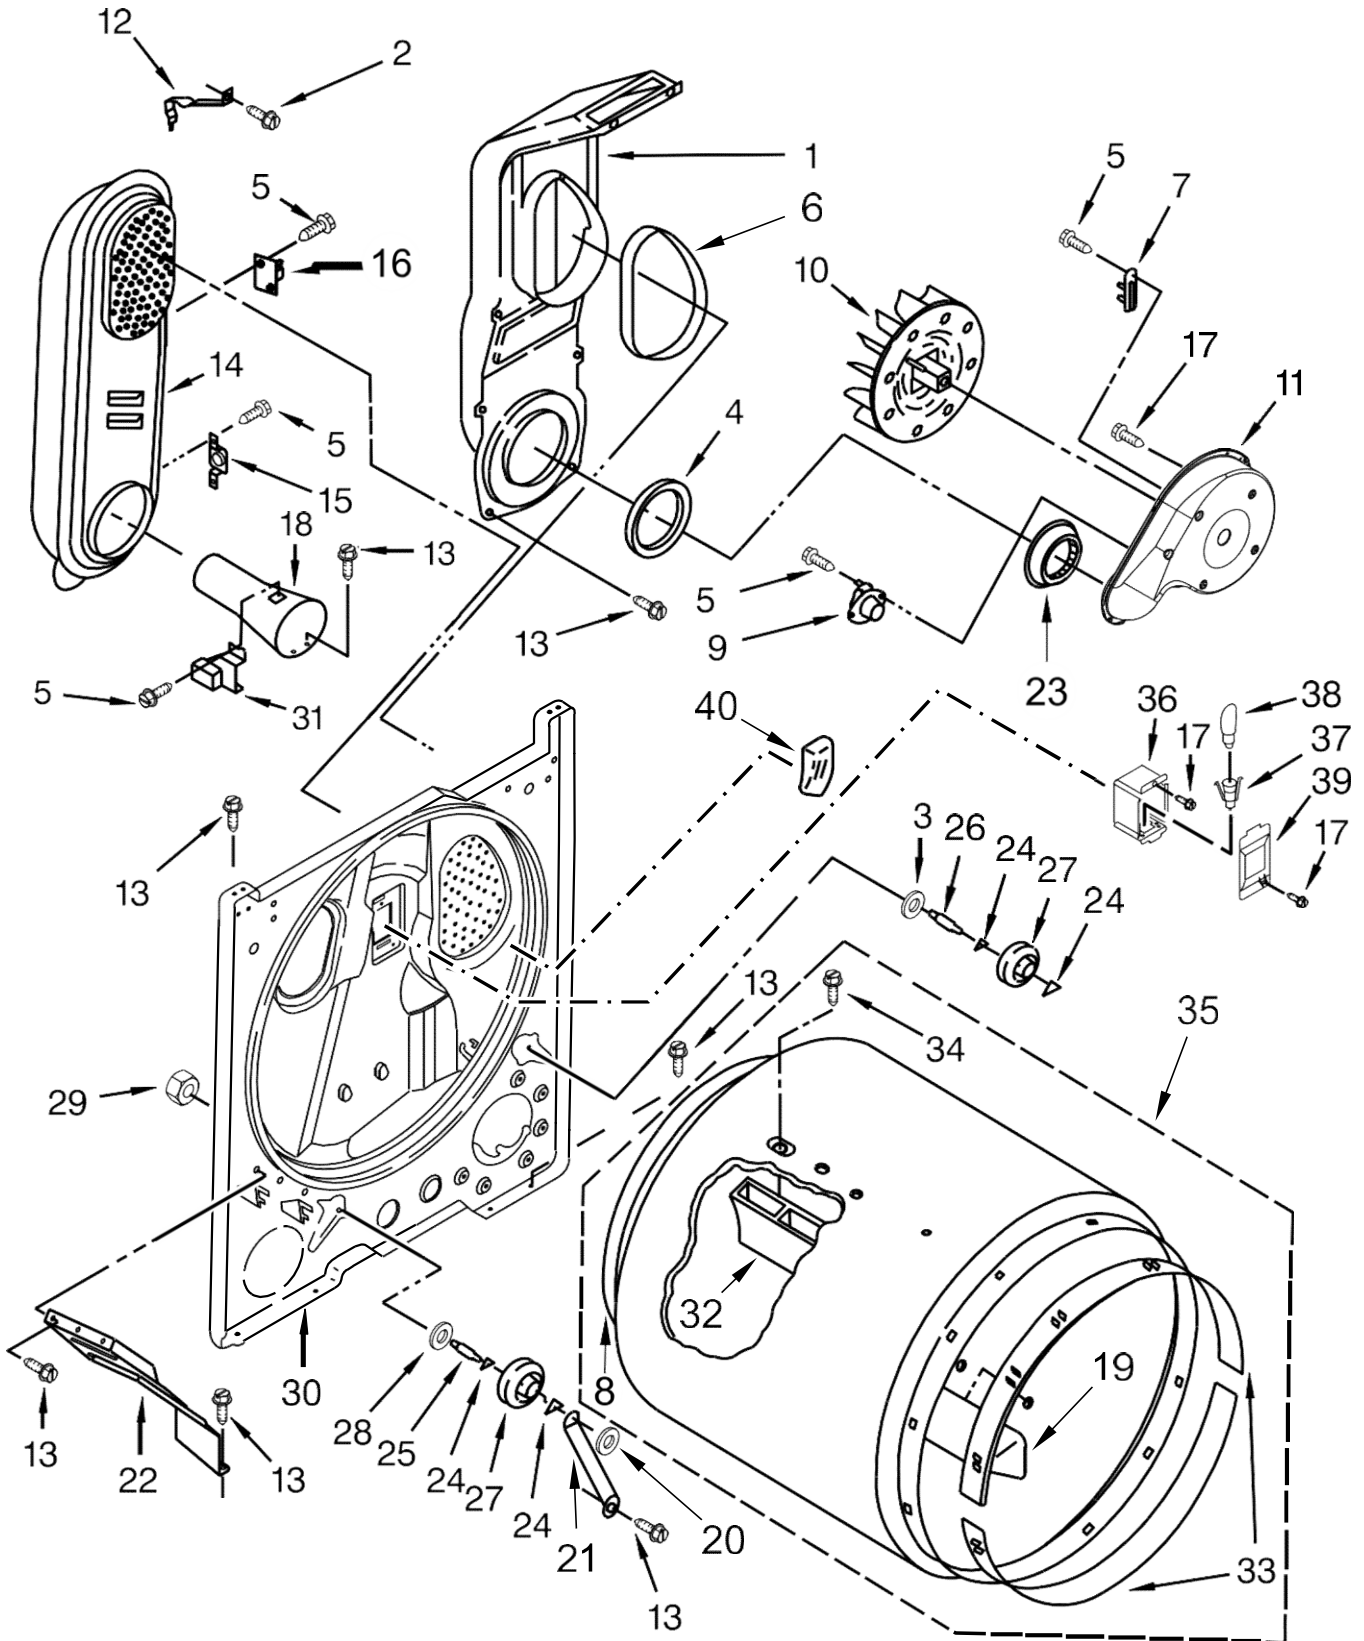

SECADORA 7MWGD1950E10

<u>Illus. No.</u>	<u>Part No.</u>	<u>Description</u>
1	8533974	Screw
2	3390631	Screw
3	693995	Screw
4	W10316529	Seal, Foam
5	3396795	Cover, Terminal Block
6	3404162	Clamp, Motor (With Shield)
7	W10571724	Panel, Rear
8	W10041960	Spring, Door
9	W10569603	Switch, Door
10	697773	Screw
11	342055	Screw
12	W10575896	Clip, Spring
13	W10754507	Foot, Dryer
14	3357011	Screw
15		Cabinet
	8530603	White
16	98234	Clip, Ground
17	8066092	Lock, Front Top
18		Panel, Front
	W10664692	White

<u>Illus. No.</u>	<u>Part No.</u>	<u>Description</u>
19	685203	Clip, Felt Pad
20	3389441	Assembly, Door Catch
21	W10823580	Seal, Door
22	343641	Screw
23	341029	Clamp, Pipe
24	8066056	Hinge, Door (Right)
	8066057	Hinge, Door (Left)
25	W10727507	Clamp, Pipe
26	695737	Door, Rear
27		Door, Outer
	W10714515	White
28		Handle, Door
	W10714516	White
29	W10803476	Assembly, Seal and Bearing
30		Plug, Hinge Hole
	8564457	White
31	344020	Cord, Power
32	W10775448	Clip, Front Panel
33	W10641296	Hinge, Top

<u>Illus. No.</u>	<u>Part No.</u>	<u>Description</u>
34	691366	Idler Assembly
35	W10131364	Belt, Drive
36	348780	Base, Motor
37	3400500	Bolt
38	8066184	Pulley, Motor
39	W10396029	Assembly, Motor
40	W10121316	Clamp, Motor Mount
41	W10336852	Burner Assembly (60 Hz) (Type 1 and 2)
42	337189	Clip, Hinge
43	342043	Screw
44	696144	Strike, Door
45	W10841728	Seal, Spill Guard
46	W10641295	Bracket, Rear

SECADORA 7MWGD1950E10