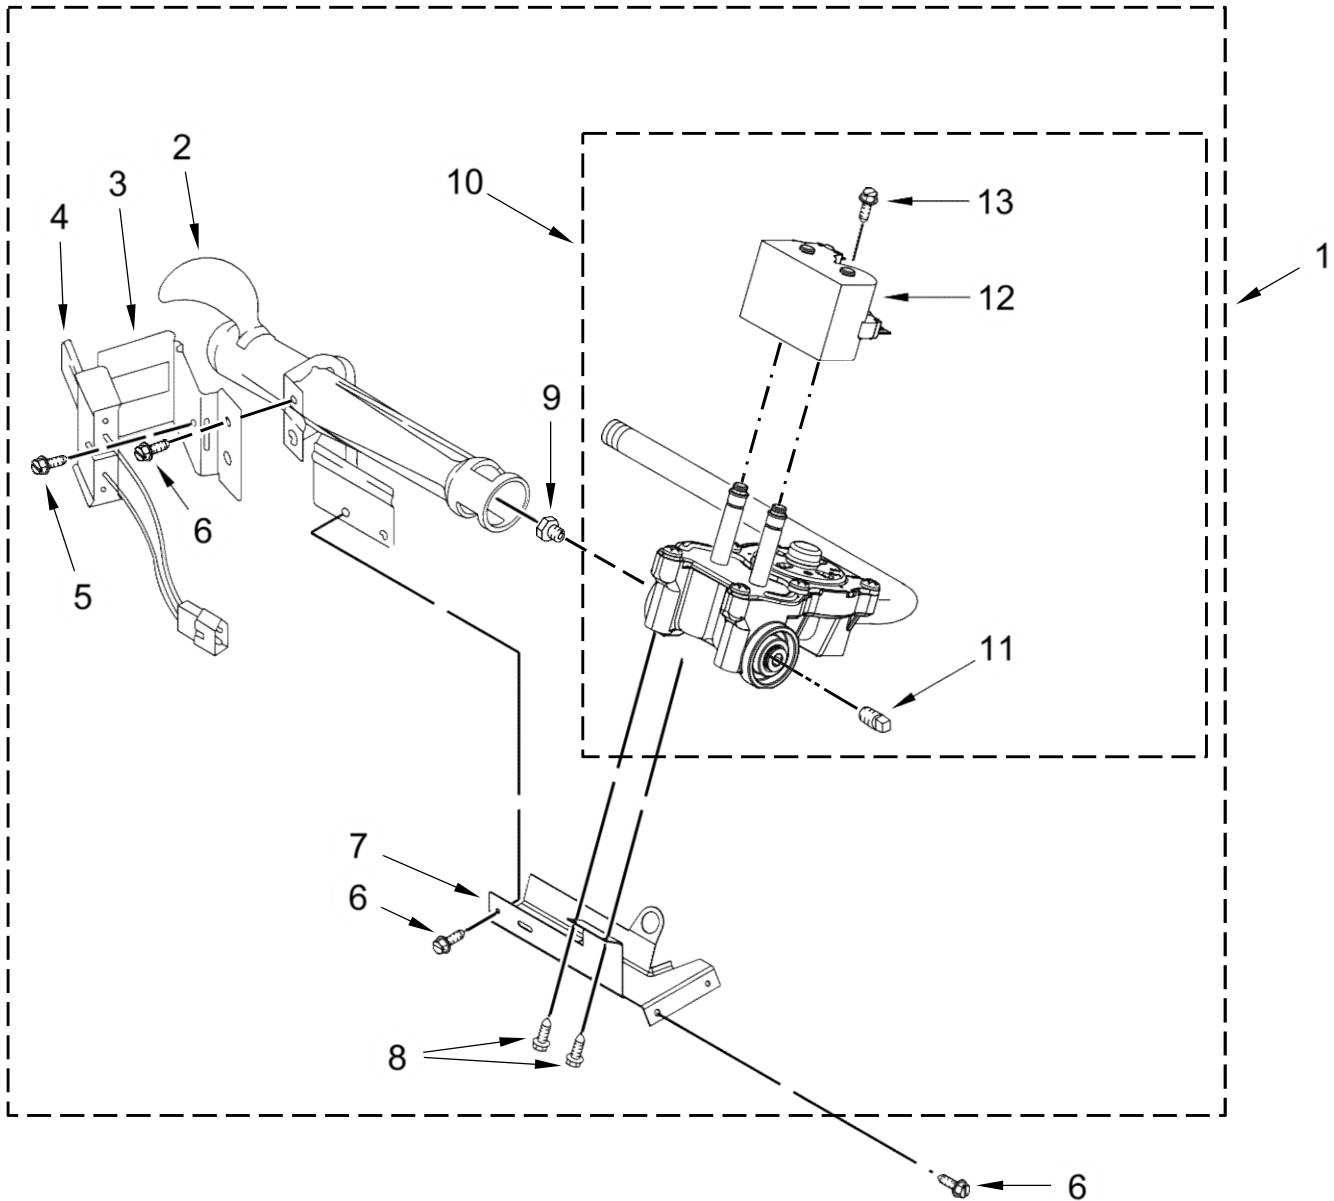

SECADORA 7MWGD1950EI0

USE WITH TYPE 1 - NATURAL, TYPE 2 - MIXED,
AND TYPE 4 - LIQUEFIED PROPANE AND BUTANE GASES

Distribuidor Autorizado

SurteRápido.com

Venta de Refacciones
Electrodomesticas

SECADORA 7MWGD1950E10

<u>Illus.</u> <u>No.</u>	<u>Part No.</u>	<u>Description</u>
1	W10336852	Burner Assembly (60 Hz) (Type 1 and 2)
2	688617	Tube, Burner
3	694298	Bracket, Ignitor
4	686590	Ignitor
5	W10366705	Screw

<u>Illus.</u> <u>No.</u>	<u>Part No.</u>	<u>Description</u>
6	343641	Screw
7	693986	Base, Burner
8	3387057	Screw
9		Orifice, Burner
	234826	Type 1 (Natural)
10	W10622159	Valve, Gas

<u>Illus.</u> <u>No.</u>	<u>Part No.</u>	<u>Description</u>
11	W10295523	Pipe Plug
12	W10328463	Coil (60 Hz)
13	326049536	Screw
		Following Parts Not Illustrated
	49572A	Conversion Kit (Type 1 and 2) to Type (4) L.P.G.