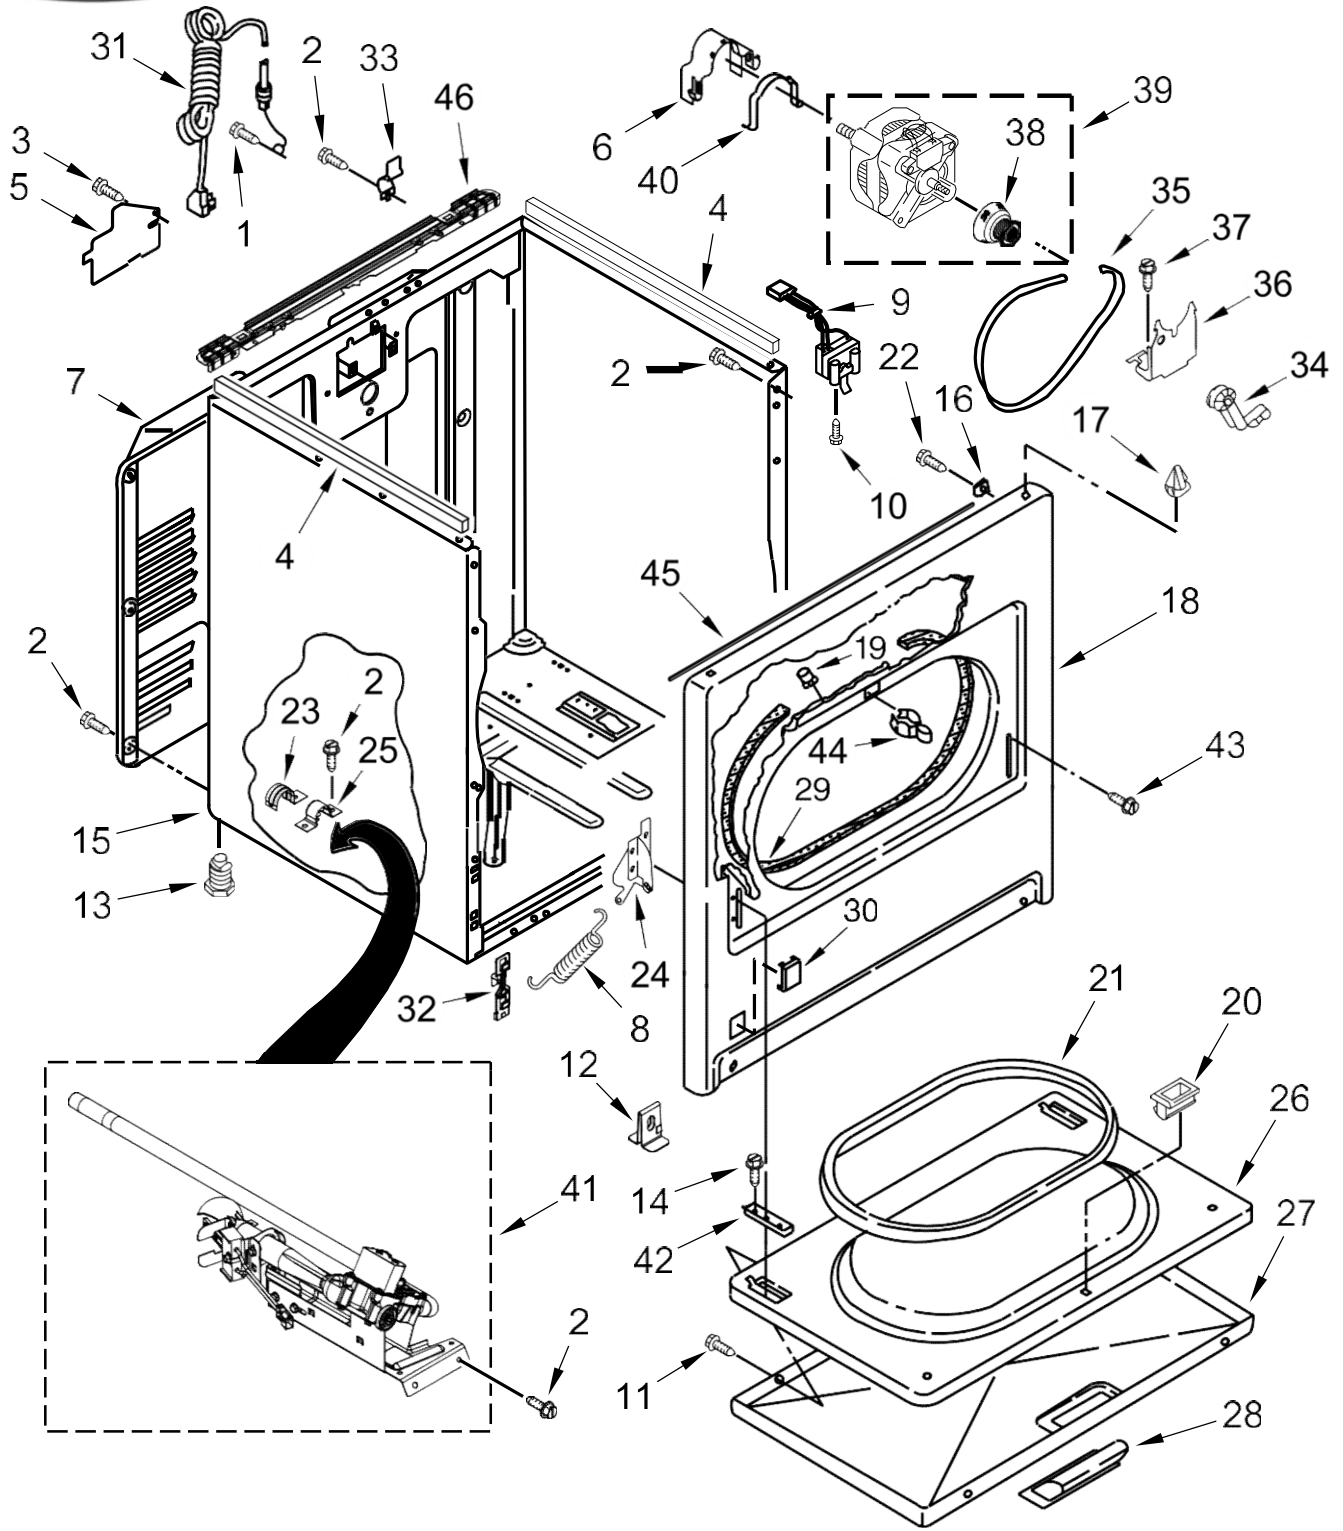

SECADORA 7MWGD1950E10

SECADORA 7MWGD1950E10

<u>Illus. No.</u>	<u>Part No.</u>	<u>Description</u>
1	8533974	Screw
2	3390631	Screw
3	693995	Screw
4	W10316529	Seal, Foam
5	3396795	Cover, Terminal Block
6	3404162	Clamp, Motor (With Shield)
7	W10571724	Panel, Rear
8	W10041960	Spring, Door
9	W10569603	Switch, Door
10	697773	Screw
11	342055	Screw
12	W10575896	Clip, Spring
13	W10754507	Foot, Dryer
14	3357011	Screw
15		Cabinet
	8530603	White
16	98234	Clip, Ground
17	8066092	Lock, Front Top
18		Panel, Front
	W10664692	White

<u>Illus. No.</u>	<u>Part No.</u>	<u>Description</u>
19	685203	Clip, Felt Pad
20	3389441	Assembly, Door Catch
21	W10823580	Seal, Door
22	343641	Screw
23	341029	Clamp, Pipe
24	8066056	Hinge, Door (Right)
	8066057	Hinge, Door (Left)
25	W10727507	Clamp, Pipe
26	695737	Door, Rear
27		Door, Outer
	W10714515	White
28		Handle, Door
	W10714516	White
29	W10803476	Assembly, Seal and Bearing
30		Plug, Hinge Hole
	8564457	White
31	344020	Cord, Power
32	W10775448	Clip, Front Panel
33	W10641296	Hinge, Top

<u>Illus. No.</u>	<u>Part No.</u>	<u>Description</u>
34	691366	Idler Assembly
35	W10131364	Belt, Drive
36	348780	Base, Motor
37	3400500	Bolt
38	8066184	Pulley, Motor
39	W10396029	Assembly, Motor
40	W10121316	Clamp, Motor Mount
41	W10336852	Burner Assembly (60 Hz) (Type 1 and 2)
42	337189	Clip, Hinge
43	342043	Screw
44	696144	Strike, Door
45	W10841728	Seal, Spill Guard
46	W10641295	Bracket, Rear