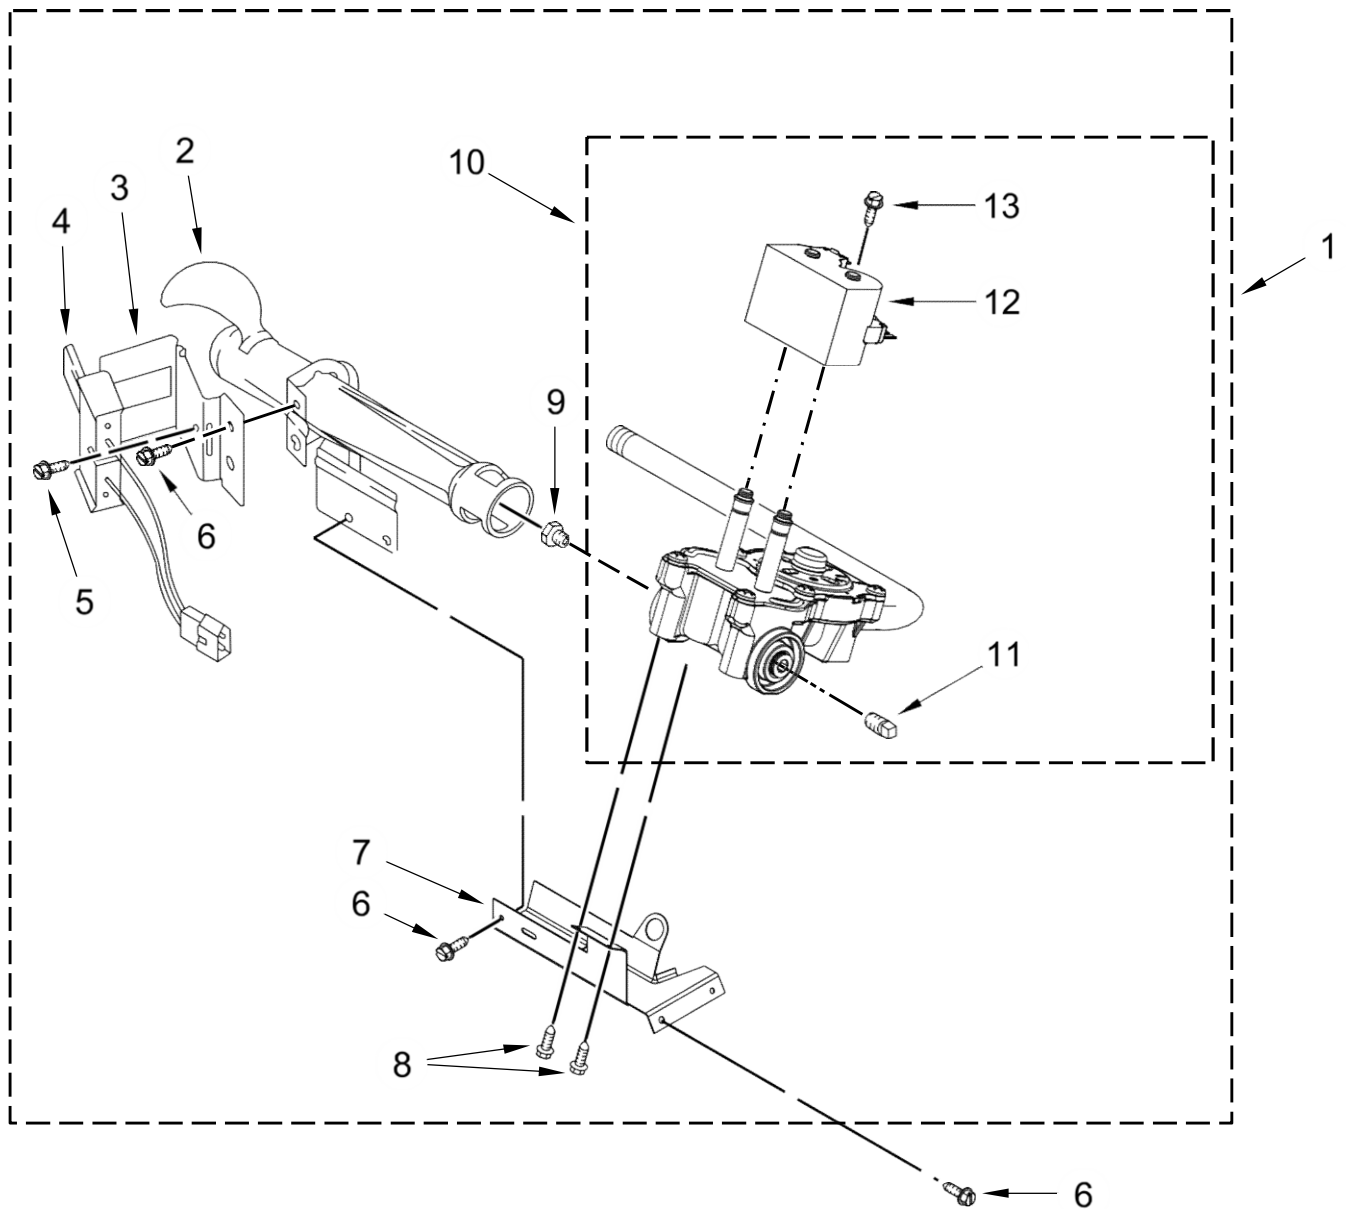

SECADORA 7MWGD2140JB1

USE WITH TYPE 1 - NATURAL, TYPE 2 - MIXED,
AND TYPE 4 - LIQUEFIED PROPANE AND BUTANE GASES