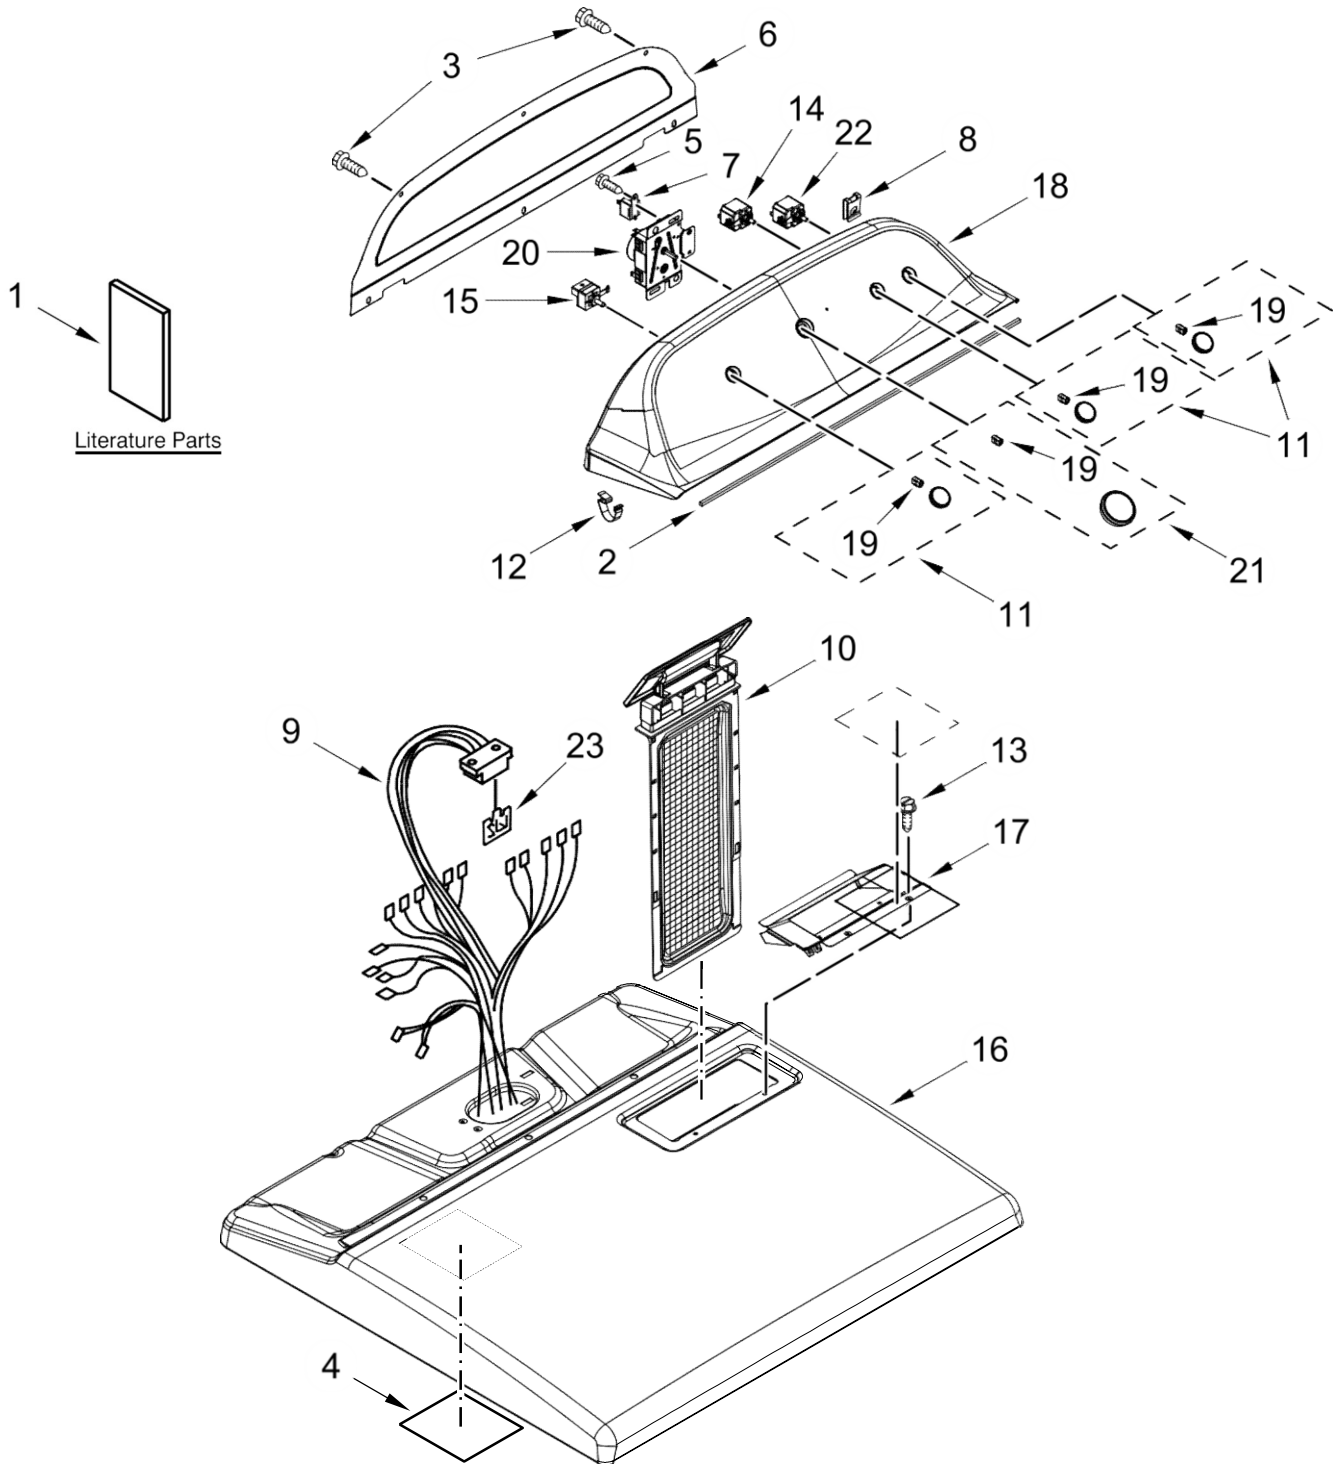

GAS DRYER

MODELS:

7MWGD2150EN0 (White)

SECADORA 7MWGD2150EN0

SECADORA 7MWGD2150EN0

<u>Illus. No.</u>	<u>Part No.</u>	<u>Description</u>
1		Literature Parts
	W10791287	Installation Instructions
	W10791286	Use and Care Guide
	W10185993	Wiring Diagram
2	W10726632	Seal, Console
3	693995	Screw
4	W10123956	Panel, Dampening
5	9740848	Screw
6	W10756582	Panel, Rear
7	694419	Buzzer, Mini
8	W10298336	Nut, "U"
9	W10780468	Harness, Wiring
10	W10508973	Assembly, Lint Screen

<u>Illus. No.</u>	<u>Part No.</u>	<u>Description</u>
11		Assembly, Knob
	W10766131	Chrome
12	8312709	Clip, Console
13	688983	Screw
14	W10446920	Switch, Push to Start
15	W10562713	Switch, Rotary (Temperature) Top
16	W10613389	White
17	W10662472	Collar, Lint Chute
18		Assembly, Console
	W10791110	White
19	8536939	Clip, Spring