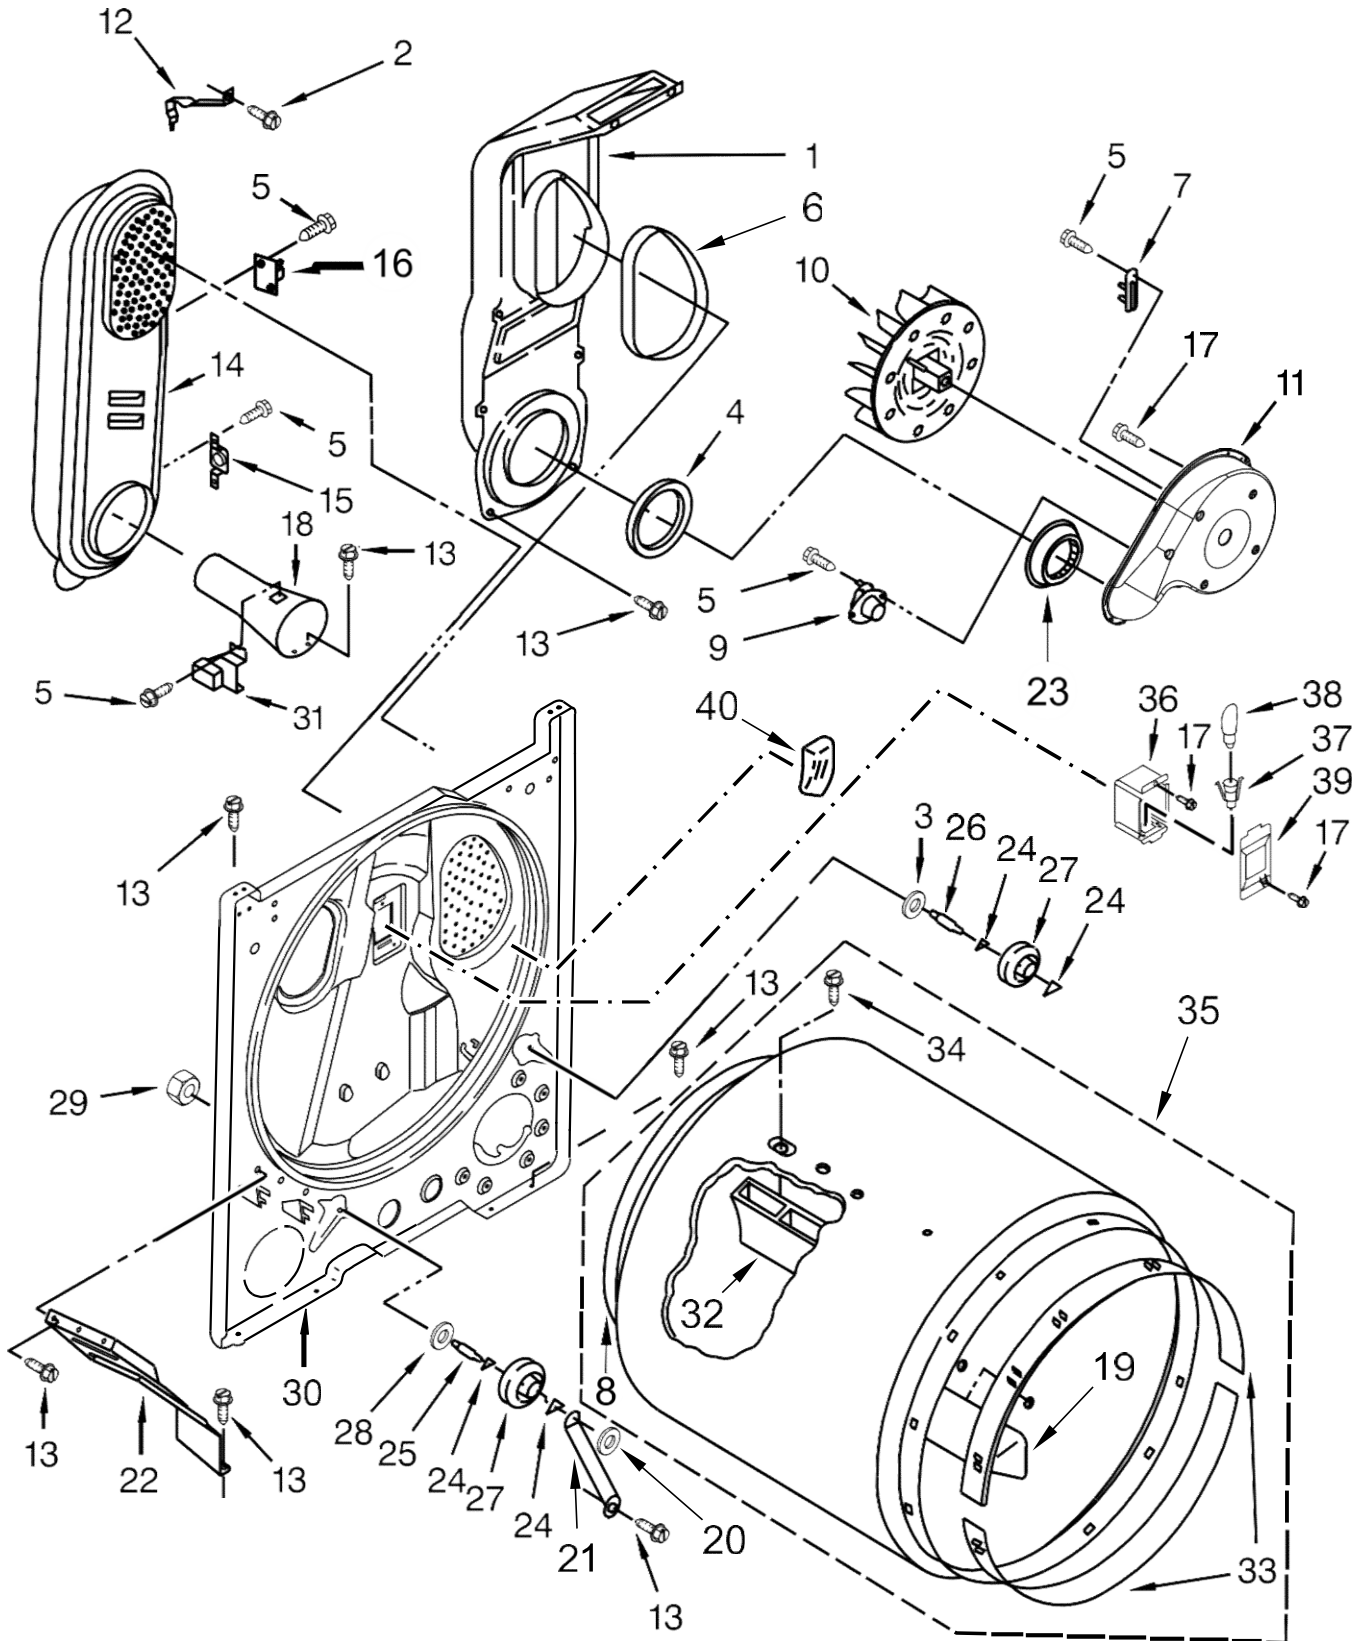

SECADORA 7MWGD2150EN0

SECADORA 7MWGD2150EN0

<u>Illus. No.</u>	<u>Part No.</u>	<u>Description</u>
1	348368	Assembly, Lint Chute
2	489463	Screw
3	3388703	Washer
4	347139	Seal, Lint Chute
5	90767	Screw
6	339956	Seal
7	3392519	Fuse, Thermal (91C)
8	W10725245	Seal, Rear Drum
9	8318268	Thermostat
10	694089	Wheel, Blower
11	8577230	Housing, Blower
12	3398161	Clip, Heater Box
13	3390631	Screw
14	8530285	Box, Heater (96C)
15	W10423382	Thermostat, High Limit SPST (180F)

<u>Illus. No.</u>	<u>Part No.</u>	<u>Description</u>
16	3977394	Thermal Cut-Off
17	3390647	Screw
18	8066049	Funnel, Burner Light
19	3403636	Baffle, Drum (Short)
20	90296	Nut, Push On
21	3976434	Bracket, Support
22	3406022	Bracket, Bulkhead Chute
23	W10389567	Shield, Exhaust
24	W10512946	Washer, Tri Ring
25	W10359270	Shaft, Drum Roller - Left Hand Thread
26	W10359269	Shaft, Drum Roller - Right Hand Thread
27	3397590	Roller, Support
28	348197	Washer
29	W10298789	Nut, Hex

<u>Illus. No.</u>	<u>Part No.</u>	<u>Description</u>
30	3403414	Bulkhead
31	338906	Sensor, Radiant
32	692490	Baffle, Drum (Long)
33	692526	Bearing, Ring
34	W10219342	Screw
35	W10757750	Assembly, Drum (Complete)
36	3977373	Bracket, Drum Light
37	W10214261	Socket, Light
38	3406124	Bulb, Light
39	3402841	Lens, Drum Light
40	3976479	Pad, Sensor