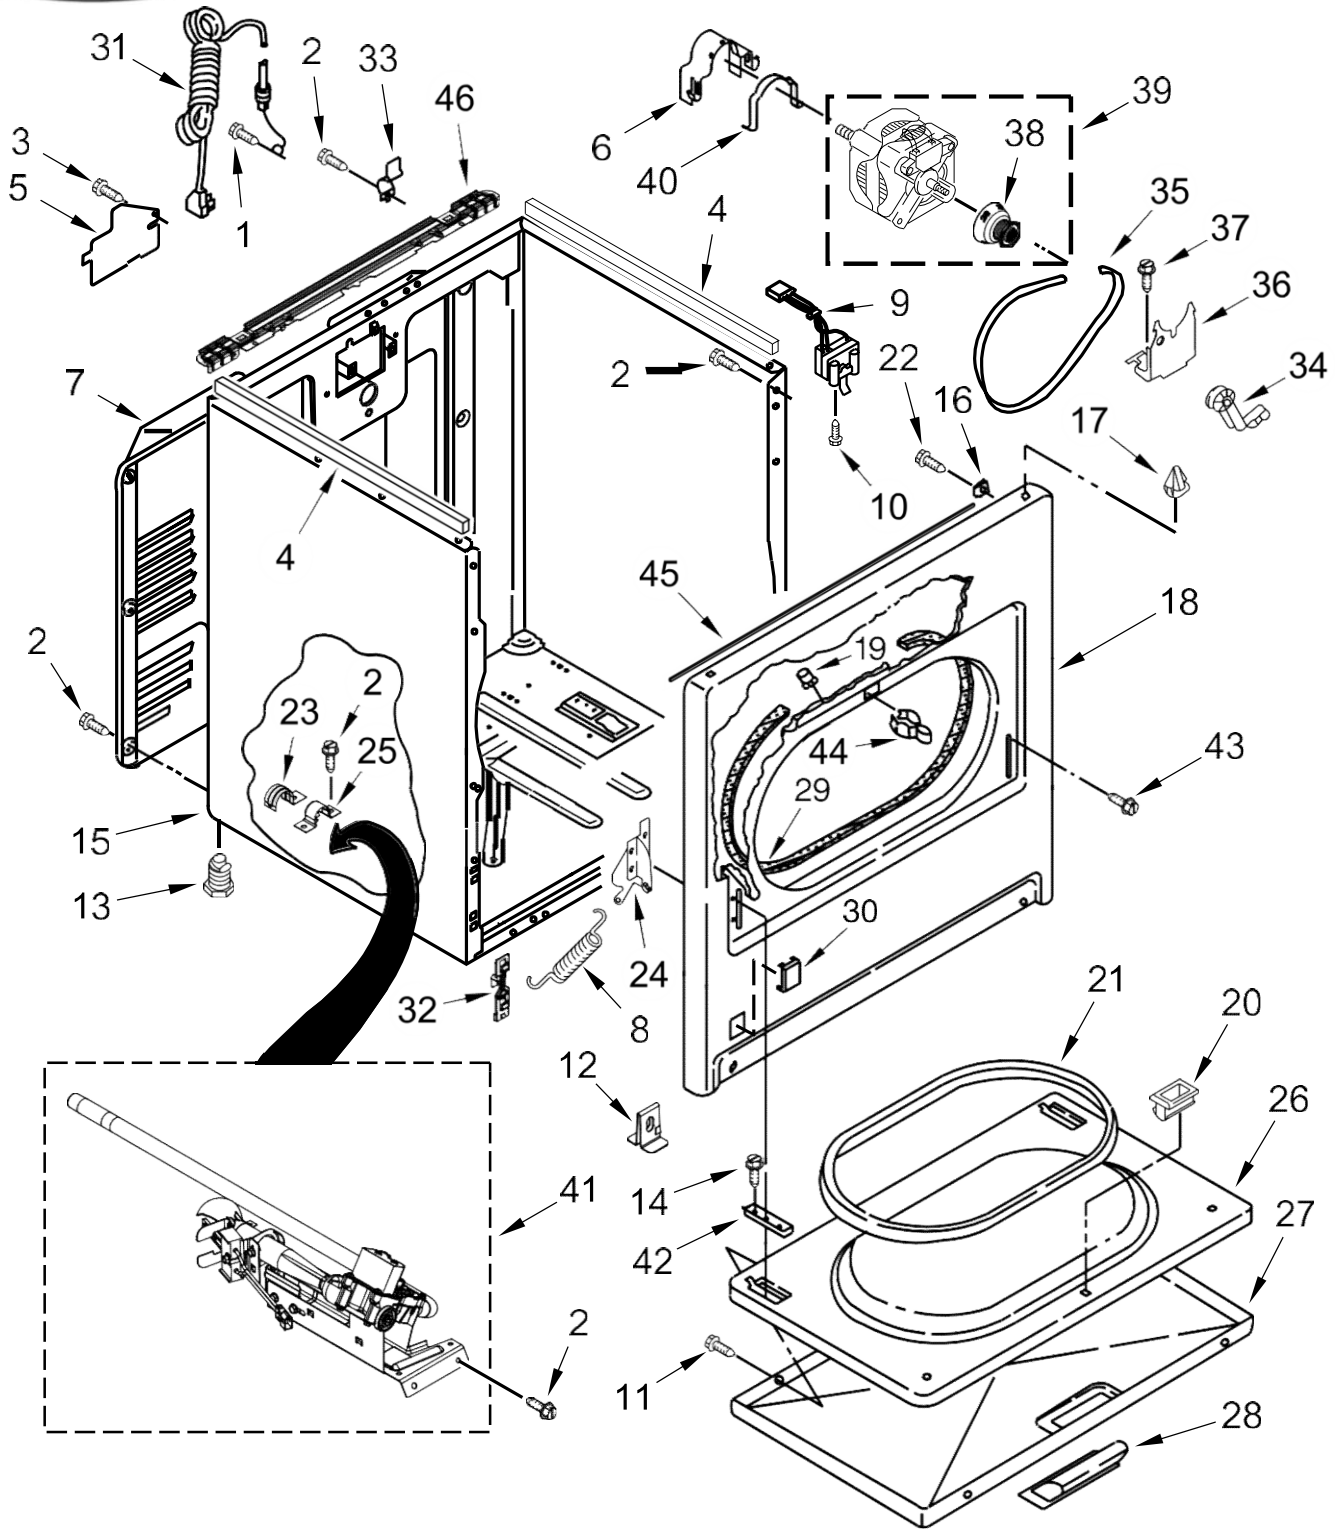

GAS DRYER

MODELS:

7MWGD2150EN0 (White)

SECADORA 7MWGD2150EN0

SECADORA 7MWGD2150EN0

<u>Illus. No.</u>	<u>Part No.</u>	<u>Description</u>
1		Literature Parts
	W10791287	Installation Instructions
	W10791286	Use and Care Guide
	W10185993	Wiring Diagram
2	W10726632	Seal, Console
3	693995	Screw
4	W10123956	Panel, Dampening
5	9740848	Screw
6	W10756582	Panel, Rear
7	694419	Buzzer, Mini
8	W10298336	Nut, "U"
9	W10780468	Harness, Wiring
10	W10508973	Assembly, Lint Screen

<u>Illus. No.</u>	<u>Part No.</u>	<u>Description</u>
11		Assembly, Knob
	W10766131	Chrome
12	8312709	Clip, Console
13	688983	Screw
14	W10446920	Switch, Push to Start
15	W10562713	Switch, Rotary (Temperature) Top
16	W10613389	White
17	W10662472	Collar, Lint Chute
18		Assembly, Console
	W10791110	White
19	8536939	Clip, Spring

<u>Illus. No.</u>	<u>Part No.</u>	<u>Description</u>
20	W10685025	Assembly, Timer
21		Assembly, Timer Knob
	W10777241	Chrome
22	W10648614	Switch, Rotary (Temperature)
23	W10476828	Control, Electronic

SECADORA 7MWGD2150EN0

SECADORA 7MWGD2150EN0

<u>Illus. No.</u>	<u>Part No.</u>	<u>Description</u>
1	8533974	Screw
2	3390631	Screw
3	693995	Screw
4	W10316529	Seal, Foam
5	3396795	Cover, Terminal Block
6	3404162	Clamp, Motor (With Shield)
7	W10571724	Panel, Rear
8	W10041960	Spring, Door
9	W10569603	Switch, Door
10	697773	Screw
11	342055	Screw
12	W10575896	Clip, Spring
13	W10754507	Foot, Dryer
14	3357011	Screw
15		Cabinet
	8530603	White
16	98234	Clip, Ground
17	8066092	Lock, Front Top
18		Panel, Front
	W10664692	White