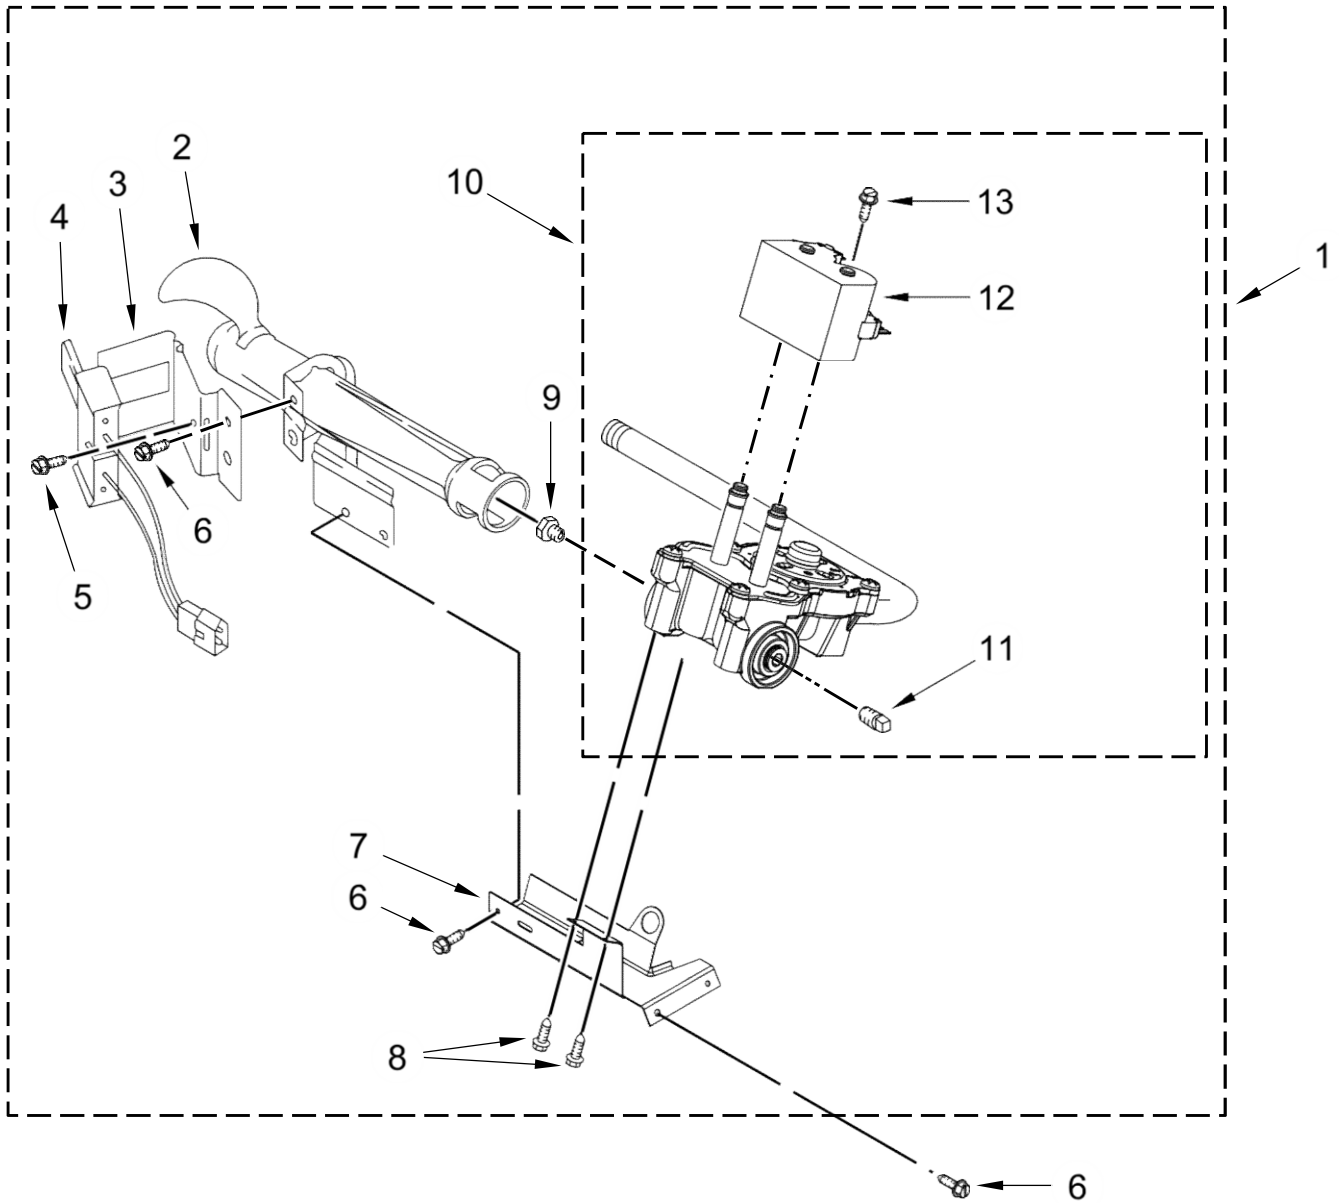

SECADORA 7MWGD2150EN0

USE WITH TYPE 1 - NATURAL, TYPE 2 - MIXED,
AND TYPE 4 - LIQUEFIED PROPANE AND BUTANE GASES

Distribuidor Autorizado

SurteRápido.com

Venta de Refacciones
Electrodomesticas

SECADORA 7MWGD2150EN0

<u>Illus.</u> <u>No.</u>	<u>Part No.</u>	<u>Description</u>
1	W10336852	Burner Assembly (60 Hz) (Type 1 and 2)
2	688617	Tube, Burner
3	694298	Bracket, Ignitor
4	686590	Ignitor
5	W10366705	Screw

<u>Illus.</u> <u>No.</u>	<u>Part No.</u>	<u>Description</u>
6	343641	Screw
7	693986	Base, Burner
8	3387057	Screw
9		Orifice, Burner
	234826	Type 1 (Natural)
10	W10622159	Valve, Gas

<u>Illus.</u> <u>No.</u>	<u>Part No.</u>	<u>Description</u>
11	W10295523	Pipe Plug
12	W10328463	Coil (60 Hz)
13	326049536	Screw
		Following Parts Not Illustrated
	49572A	Conversion Kit (Type 1 and 2) to Type (4) L.P.G.