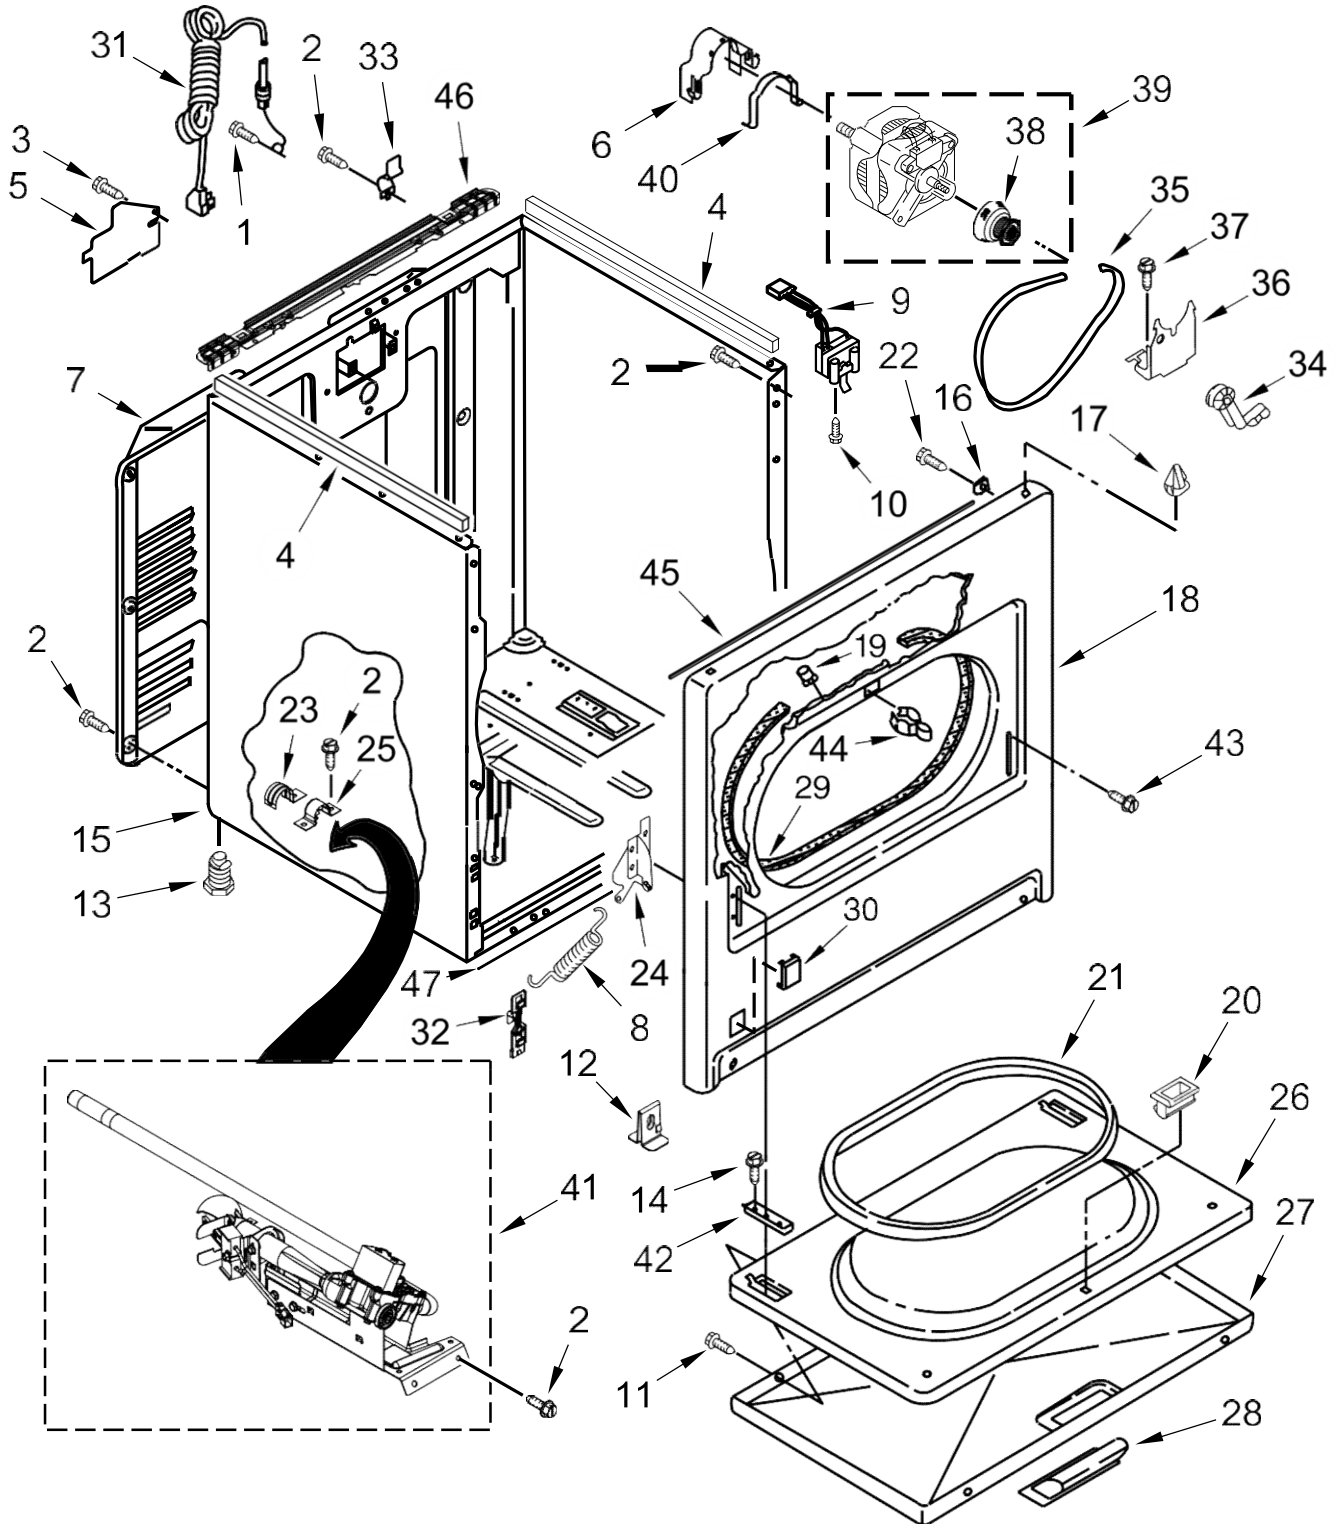

SECADORA 7MWGD2150EN1

SECADORA 7MWGD2150EN1

<u>Illus. No.</u>	<u>Part No.</u>	<u>Description</u>
1	W10773242	Screw
2	3390631	Screw
3	693995	Screw
4	W10316529	Seal, Foam
5	3396795	Cover, Terminal Block
6	3404162	Clamp, Motor (With Shield)
7	W10571724	Panel, Rear
8	W10041960	Spring, Door
9	W10569603	Switch, Door
10	697773	Screw
11	342055	Screw
12	W10575896	Clip, Spring
13	W10754507	Foot, Dryer
14	3357011	Screw
15		Cabinet
	8530603	White
16	98234	Clip, Ground
17	8066092	Lock, Front Top
18		Panel, Front
	W10664692	White

<u>Illus. No.</u>	<u>Part No.</u>	<u>Description</u>
19	685203	Clip, Felt Pad
20	3389441	Assembly, Door Catch
21	W10823580	Seal, Door
22	343641	Screw
23	341029	Clamp, Pipe
24	8066056	Hinge, Door (Right)
	8066057	Hinge, Door (Left)
25	W10727507	Clamp, Pipe
26	695737	Door, Rear
27		Door, Outer
	W10714515	White
28		Handle, Door
	W10714516	White
29	W10803476	Assembly, Seal and Bearing
30		Plug, Hinge Hole
	8564457	White
31	344020	Cord, Power
32	W10775448	Clip, Front Panel
33	W10641296	Hinge, Top

<u>Illus. No.</u>	<u>Part No.</u>	<u>Description</u>
34	691366	Idler Assembly
35	W10131364	Belt, Drive
36	348780	Base, Motor
37	3400500	Bolt
38	8066184	Pulley, Motor
39	W10396029	Assembly, Motor
40	W10121316	Clamp, Motor Mount
41	W10336852	Burner Assembly (60 Hz) (Type 1 and 2)
42	337189	Clip, Hinge
43	342043	Screw
44	696144	Strike, Door
45	W10841728	Seal, Spill Guard
46	W10641295	Bracket, Rear
47	W10316619	Seal, Spill Guard