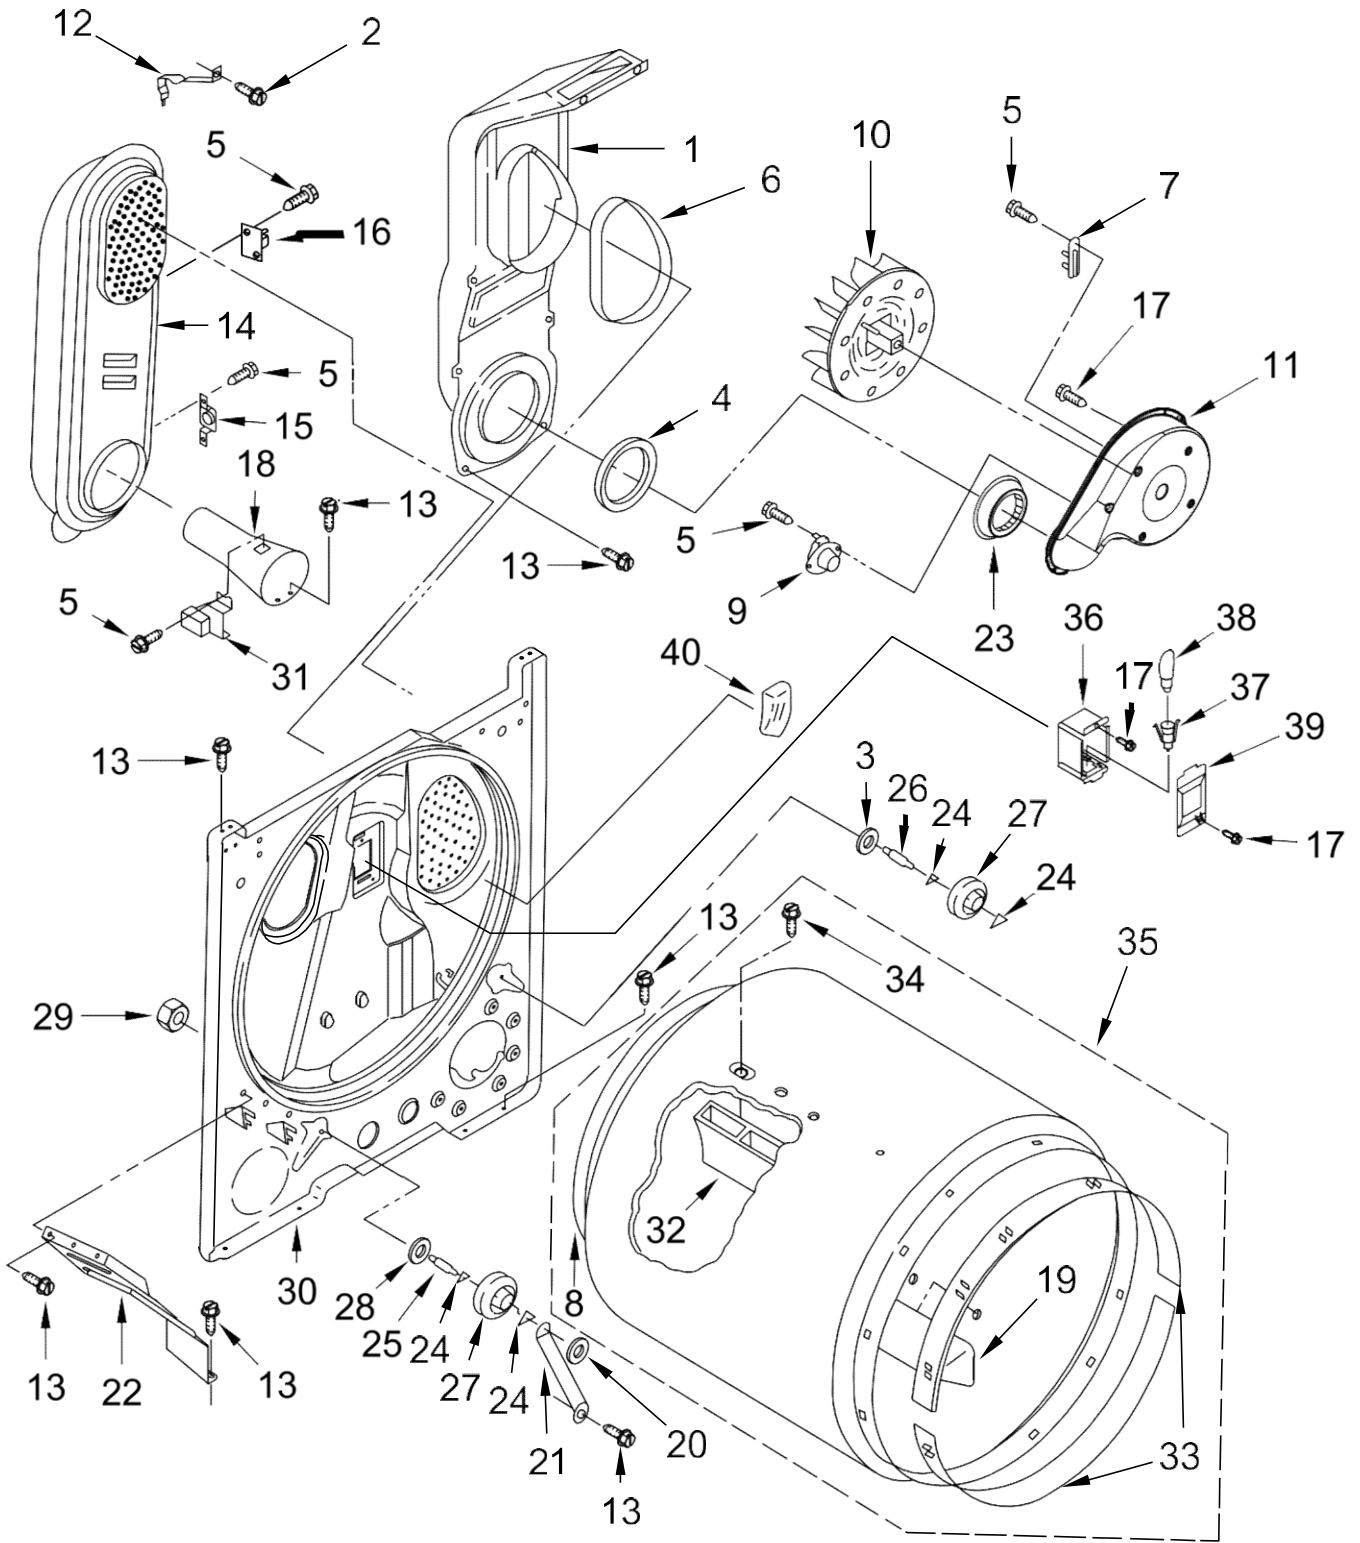

SECADORA 7MWGD2150EN1

SECADORA 7MWGD2150EN1

<u>Illus. No.</u>	<u>Part No.</u>	<u>Description</u>
1	348368	Assembly, Lint Chute
2	489463	Screw
3	3388703	Washer
4	347139	Seal, Lint Chute
5	90767	Screw
6	339956	Seal
7	3392519	Fuse, Thermal (91C)
8	W10856781	Seal, Rear Drum
9	8318268	Thermostat
10	694089	Wheel, Blower
11	8577230	Housing, Blower
12	3398161	Clip, Heater Box
13	3390631	Screw
14	8530285	Box, Heater (96C)

<u>Illus. No.</u>	<u>Part No.</u>	<u>Description</u>
15	W10423382	Thermostat, High Limit SPST (180F)
16	W10480709	Kit, Thermal Cut-Off (Includes Thermostat)
17	3390647	Screw
18	8066049	Funnel, Burner Light
19	3403636	Baffle, Drum (Short)
20	90296	Nut, Push On
21	3976434	Bracket, Support
22	3406022	Bracket, Bulkhead Chute
23	W10389567	Shield, Exhaust
24	W10512946	Washer, Tri Ring
25	W10359270	Shaft, Drum Roller - Left Hand Thread
26	W10359269	Shaft, Drum Roller - Right Hand Thread

<u>Illus. No.</u>	<u>Part No.</u>	<u>Description</u>
27	3397590	Roller, Support
28	348197	Washer
29	W10298789	Nut, Hex
30	3403414	Bulkhead
31	338906	Sensor, Radiant
32	692490	Baffle, Drum (Long)
33	692526	Bearing, Ring
34	W10219342	Screw
35	W10757750	Assembly, Drum (Complete)
36	8578825	Bracket, Drum Light
37	W10214261	Socket, Light
38	3406124	Bulb, Light
39	3402841	Lens, Drum Light
40	W10681051	Pad, Sensor