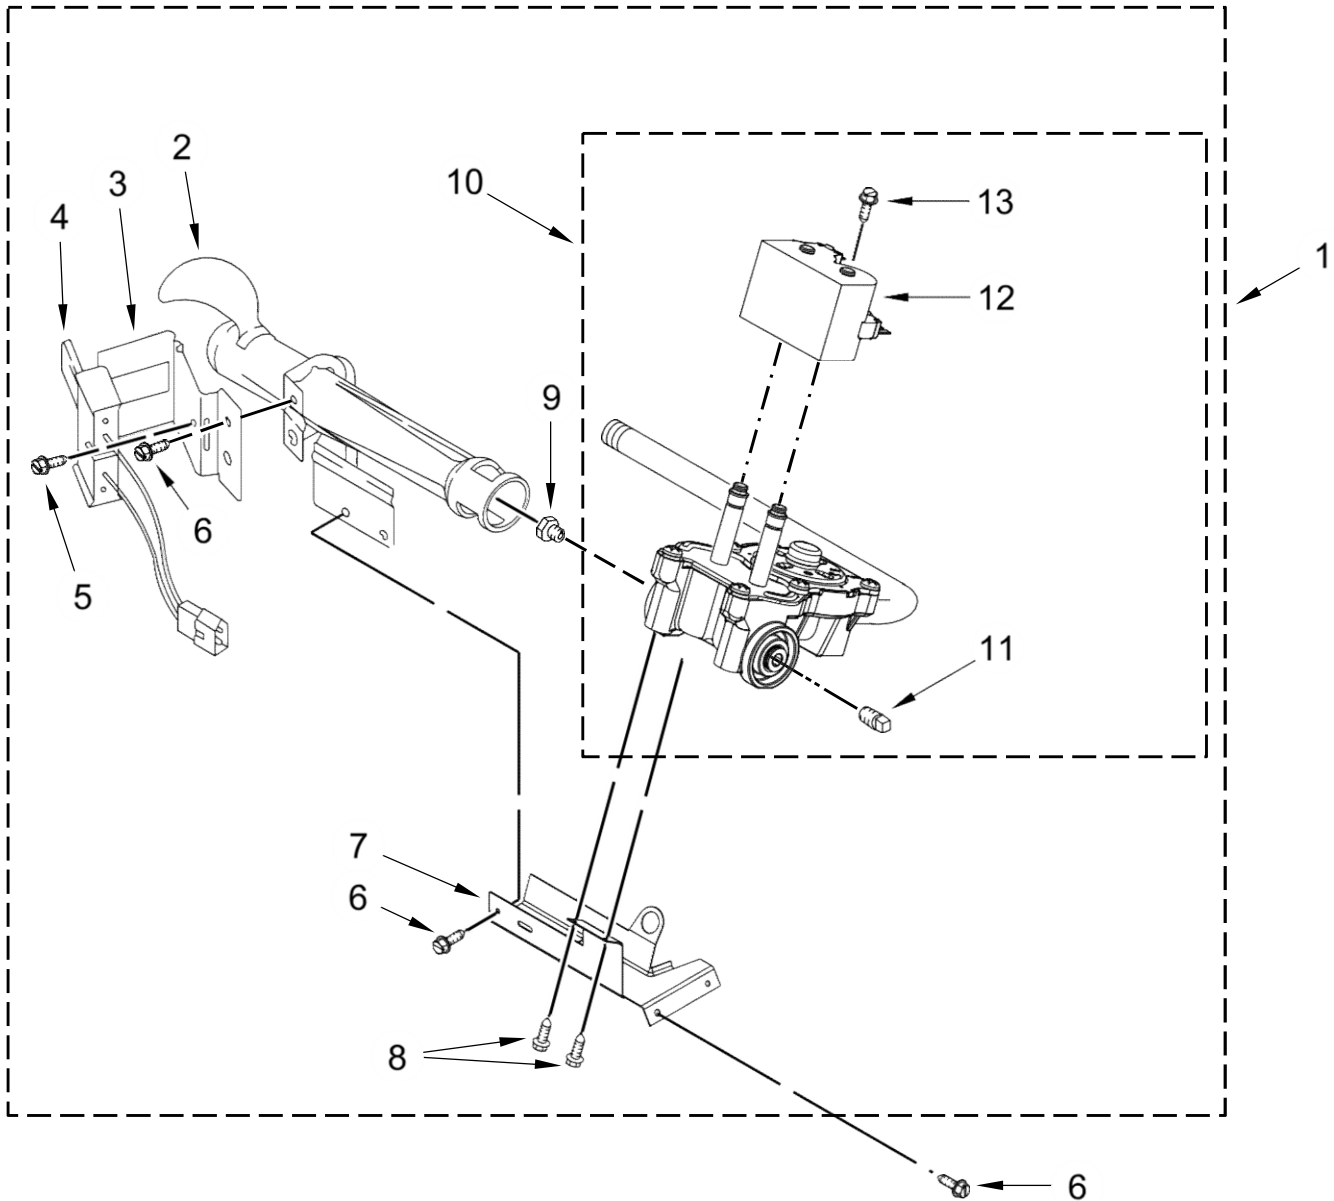

SECADORA 7MWGD2150EN1

USE WITH TYPE 1 - NATURAL, TYPE 2 - MIXED,
AND TYPE 4 - LIQUEFIED PROPANE AND BUTANE GASES

Distribuidor Autorizado

Venta de Refacciones
Electrodomesticas

SECADORA 7MWGD2150EN1

<u>Illus. No.</u>	<u>Part No.</u>	<u>Description</u>
1	W10336852	Burner Assembly (60 Hz) (Type 1 and 2)
2	688617	Tube, Burner
3	694298	Bracket, Ignitor
4	686590	Ignitor
5	W10366705	Screw

<u>Illus. No.</u>	<u>Part No.</u>	<u>Description</u>
6	343641	Screw
7	693986	Base, Burner
8	3387057	Screw
9		Orifice, Burner
	234826	Type 1 (Natural)
10	W10622159	Valve, Gas

<u>Illus. No.</u>	<u>Part No.</u>	<u>Description</u>
11	W10295523	Pipe Plug
12	W10328463	Coil (60 Hz)
13	326049536	Screw
		Following Parts Not Illustrated
	49572A	Conversion Kit (Type 1 and 2) to Type (4) L.P.G.