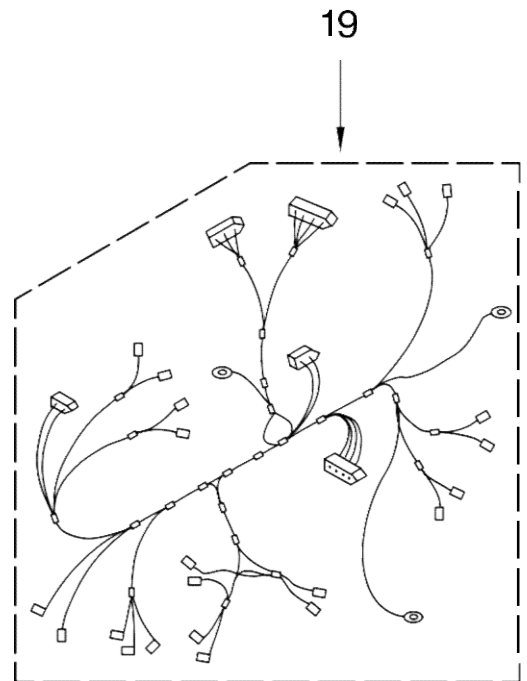

Secadora Whirlpool 7MWGD5550XW0

FOR ORDERING INFORMATION REFER TO PARTS PRICE LIST

Secadora Whirlpool 7MWGD5550XW0

Illus. No.	Part No.	DESCRIPTION
1		Literature Parts
	W10329763	Installation Instructions
	W10329761	Guide, Use & Care
	W10097033	Tech Sheet
2	W10329788	Panel, Console
3	W10251392	Knob Assembly
4	W10269624	User Interface
5	W10298336	Nut, 8-18 U-Type

Illus. No.	Part No.	DESCRIPTION
6	W10274524	Tensioner
7	W10280079	Seal, Console
8	W10285495	Cable, User Interface
9	W10096969	Panel, Rear Console
10	8533971	Screw, 8-16 x 5/16
11	W10325119	Spacer, Knob
12	W10260246	Top
13	3390647	Screw, 8-18 x 1/2
14	8312709	Clip, Console
15	W10338363	Cover, Terminal Block

Illus. No.	Part No.	DESCRIPTION
16	W10279552	Plug, Upper Rear Panel
17	3390814	Screw, 8-18 x 1/2
18	8536939	Clip, Spring
19	W10253982	Harness, Wiring
20	W10323092	Seal, UI
21	W10219342	Screw, 8-16 x 1/2
22	W10271580	Bracket, Motor
23	W10331077	Control, Electronic
24	W10123956	Panel, Dampening