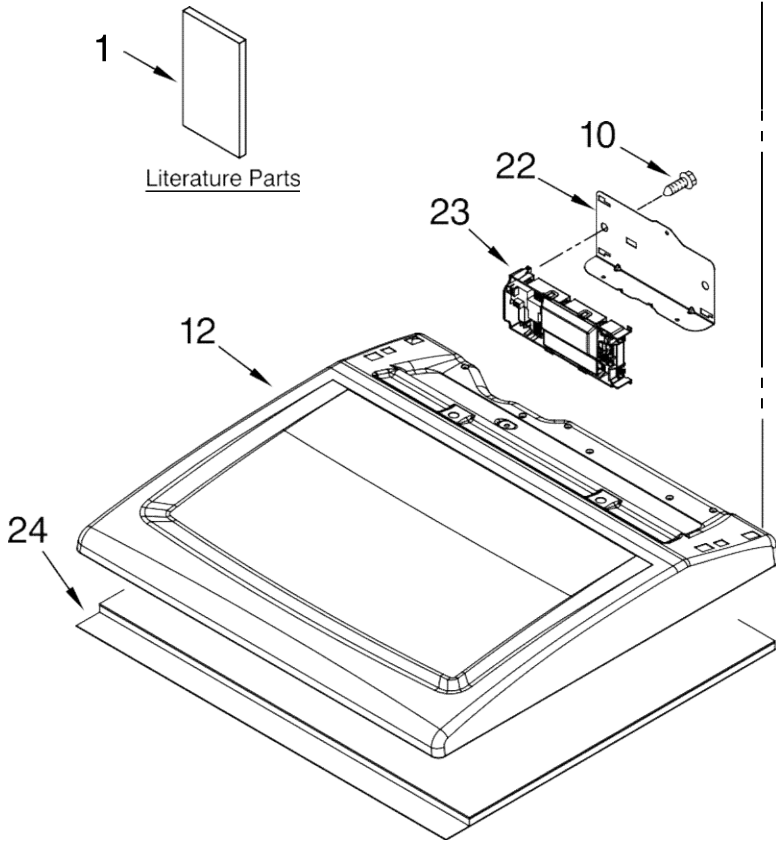

Secadora Whirlpool 7MWGD5550XW0

FOR ORDERING INFORMATION REFER TO PARTS PRICE LIST

Secadora Whirlpool 7MWGD5550XW0

Illus. No.	Part No.	DESCRIPTION
1		Literature Parts
	W10329763	Installation Instructions
	W10329761	Guide, Use & Care
	W10097033	Tech Sheet
2	W10329788	Panel, Console
3	W10251392	Knob Assembly
4	W10269624	User Interface
5	W10298336	Nut, 8-18 U-Type

Illus. No.	Part No.	DESCRIPTION
6	W10274524	Tensioner
7	W10280079	Seal, Console
8	W10285495	Cable, User Interface
9	W10096969	Panel, Rear Console
10	8533971	Screw, 8-16 x 5/16
11	W10325119	Spacer, Knob
12	W10260246	Top
13	3390647	Screw, 8-18 x 1/2
14	8312709	Clip, Console
15	W10338363	Cover, Terminal Block