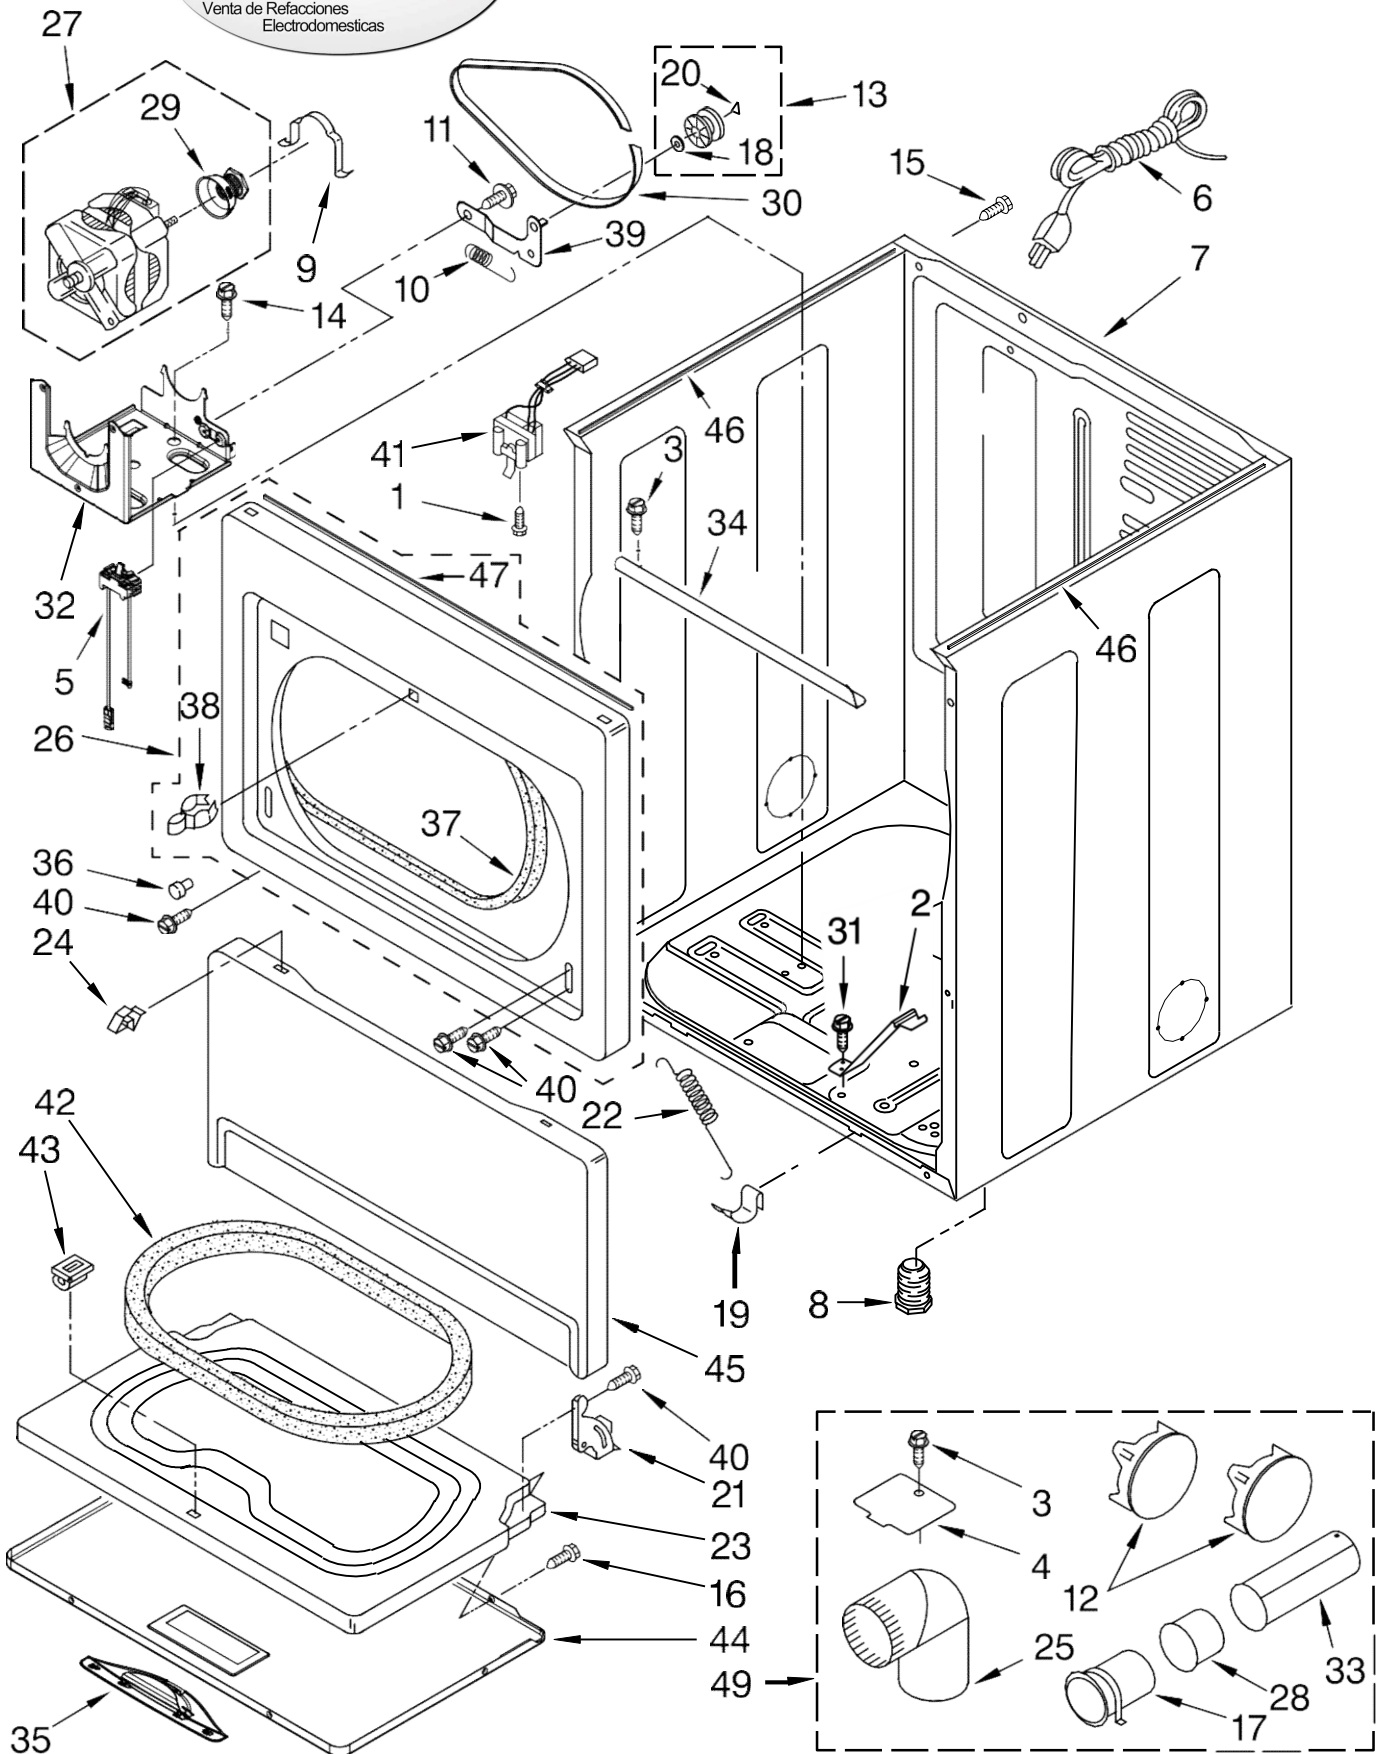

Secadora Whirlpool 7MWGD5550XW0

FOR ORDERING INFORMATION REFER TO PARTS PRICE LIST

Secadora Whirlpool 7MWGD5550XW0

Illus. No.	Part No.	DESCRIPTION
1		Literature Parts
	W10329763	Installation Instructions
	W10329761	Guide, Use & Care
	W10097033	Tech Sheet
2	W10329788	Panel, Console
3	W10251392	Knob Assembly
4	W10269624	User Interface
5	W10298336	Nut, 8-18 U-Type

Illus. No.	Part No.	DESCRIPTION
6	W10274524	Tensioner
7	W10280079	Seal, Console
8	W10285495	Cable, User Interface
9	W10096969	Panel, Rear Console
10	8533971	Screw, 8-16 x 5/16
11	W10325119	Spacer, Knob
12	W10260246	Top
13	3390647	Screw, 8-18 x 1/2
14	8312709	Clip, Console
15	W10338363	Cover, Terminal Block

Illus. No.	Part No.	DESCRIPTION
16	W10279552	Plug, Upper Rear Panel
17	3390814	Screw, 8-18 x 1/2
18	8536939	Clip, Spring
19	W10253982	Harness, Wiring
20	W10323092	Seal, UI
21	W10219342	Screw, 8-16 x 1/2
22	W10271580	Bracket, Motor
23	W10331077	Control, Electronic
24	W10123956	Panel, Dampening