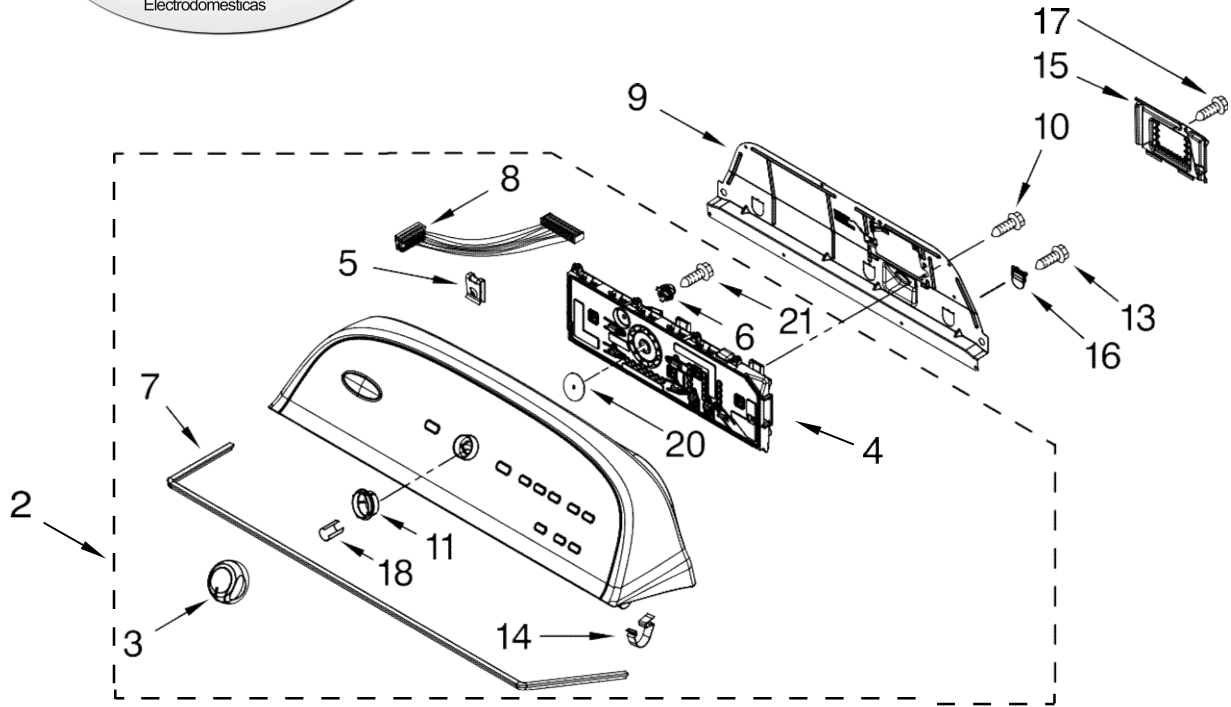

Secadora Whirlpool 7MWGD5550XW0

FOR ORDERING INFORMATION REFER TO PARTS PRICE LIST

Secadora Whirlpool 7MWGD5550XW0

Illus. No.	Part No.	DESCRIPTION
1		Literature Parts
	W10329763	Installation Instructions
	W10329761	Guide, Use & Care
	W10097033	Tech Sheet
2	W10329788	Panel, Console
3	W10251392	Knob Assembly
4	W10269624	User Interface
5	W10298336	Nut, 8-18 U-Type

Illus. No.	Part No.	DESCRIPTION
6	W10274524	Tensioner
7	W10280079	Seal, Console
8	W10285495	Cable, User Interface
9	W10096969	Panel, Rear Console
10	8533971	Screw, 8-16 x 5/16
11	W10325119	Spacer, Knob
12	W10260246	Top
13	3390647	Screw, 8-18 x 1/2
14	8312709	Clip, Console
15	W10338363	Cover, Terminal Block

Illus. No.	Part No.	DESCRIPTION
16	W10279552	Plug, Upper Rear Panel
17	3390814	Screw, 8-18 x 1/2
18	8536939	Clip, Spring
19	W10253982	Harness, Wiring
20	W10323092	Seal, UI
21	W10219342	Screw, 8-16 x 1/2
22	W10271580	Bracket, Motor
23	W10331077	Control, Electronic
24	W10123956	Panel, Dampening