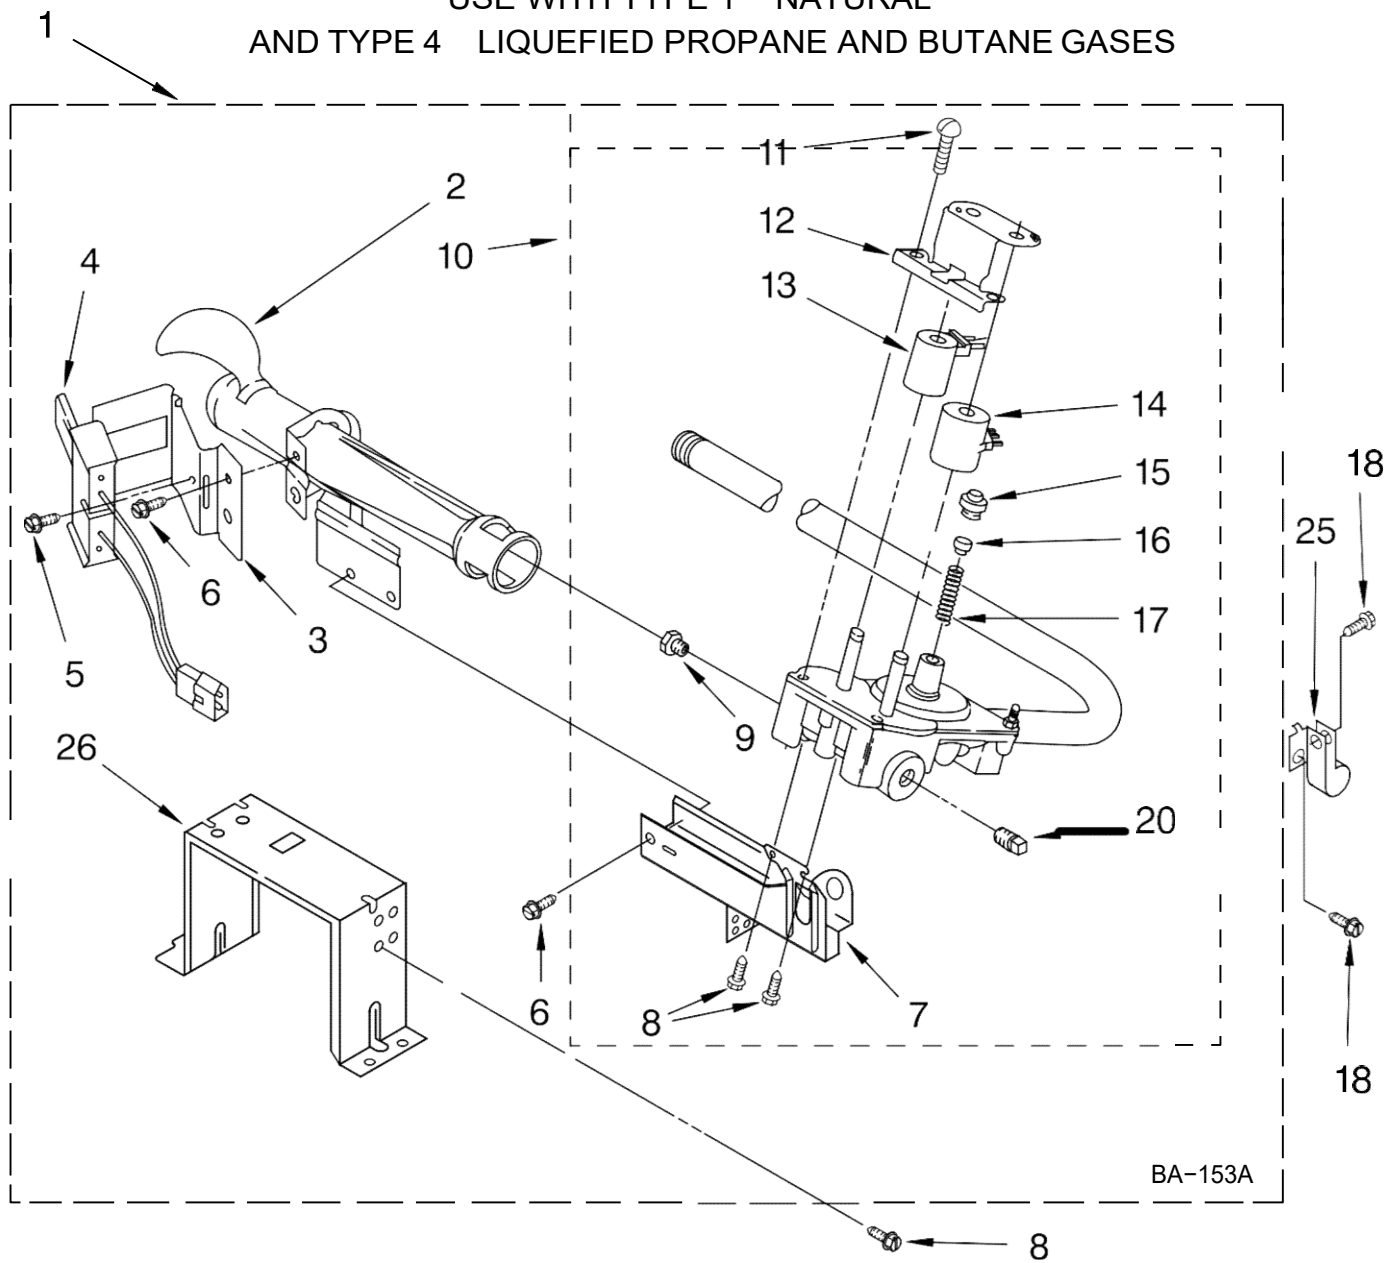

USE WITH TYPE 1 - NATURAL
AND TYPE 4 LIQUEFIED PROPANE AND BUTANE GASES

FOR ORDERING INFORMATION REFER TO PARTS PRICE LIST

USE WITH TYPE 1 – NATURAL
AND TYPE 4 LIQUEFIED PROPANE AND BUTANE GASES

Illus. No.	Part No.	DESCRIPTION
1	8576353	Burner Assembly 60 Hz. (Type 1) (White Rodgers)
2	688617	Tube, Burner
3	694298	Bracket, Ignitor
4	686590	Ignitor
5	3393909	Screw & Washer (8-32 x 7/8)
6	343641	Screw, 10-16 x 1/2
7	3389871	Base, Burner
8	3387057	Screw, 8-18 x 3/8
9		Orifice, Burner
	15418	Type 1
	15422	Type 4 (Butane)
	234867	Type 4 (Propane)
10	W10118347	Valve, Gas 60 Hz. (Complete) (Includes Pipe & Illus. #7).
11	694421	Screw, 8-32 x 1/2 (2)
12	694538	Bracket, Coil
13	694540	Coil, 60 Hz. (2 Terminal) (Main)
14	694539	Coil, 60 Hz. (Split) (3 Terminal) (Pilot Position)
15	694424	Leak, Limiter
16	694423	Screw, Regulator Adjustment
17	694422	Spring, Regulator
18	3390647	Screw, 8-18 x 1/2
20	239822	Plug, Pipe
25	3387561	Clamp, Pipe
26	3389889	Bracket, Support

Following Parts Not Illustrated

8576846 Conversion Kit
(Type 1)
to Type (4) LPG).