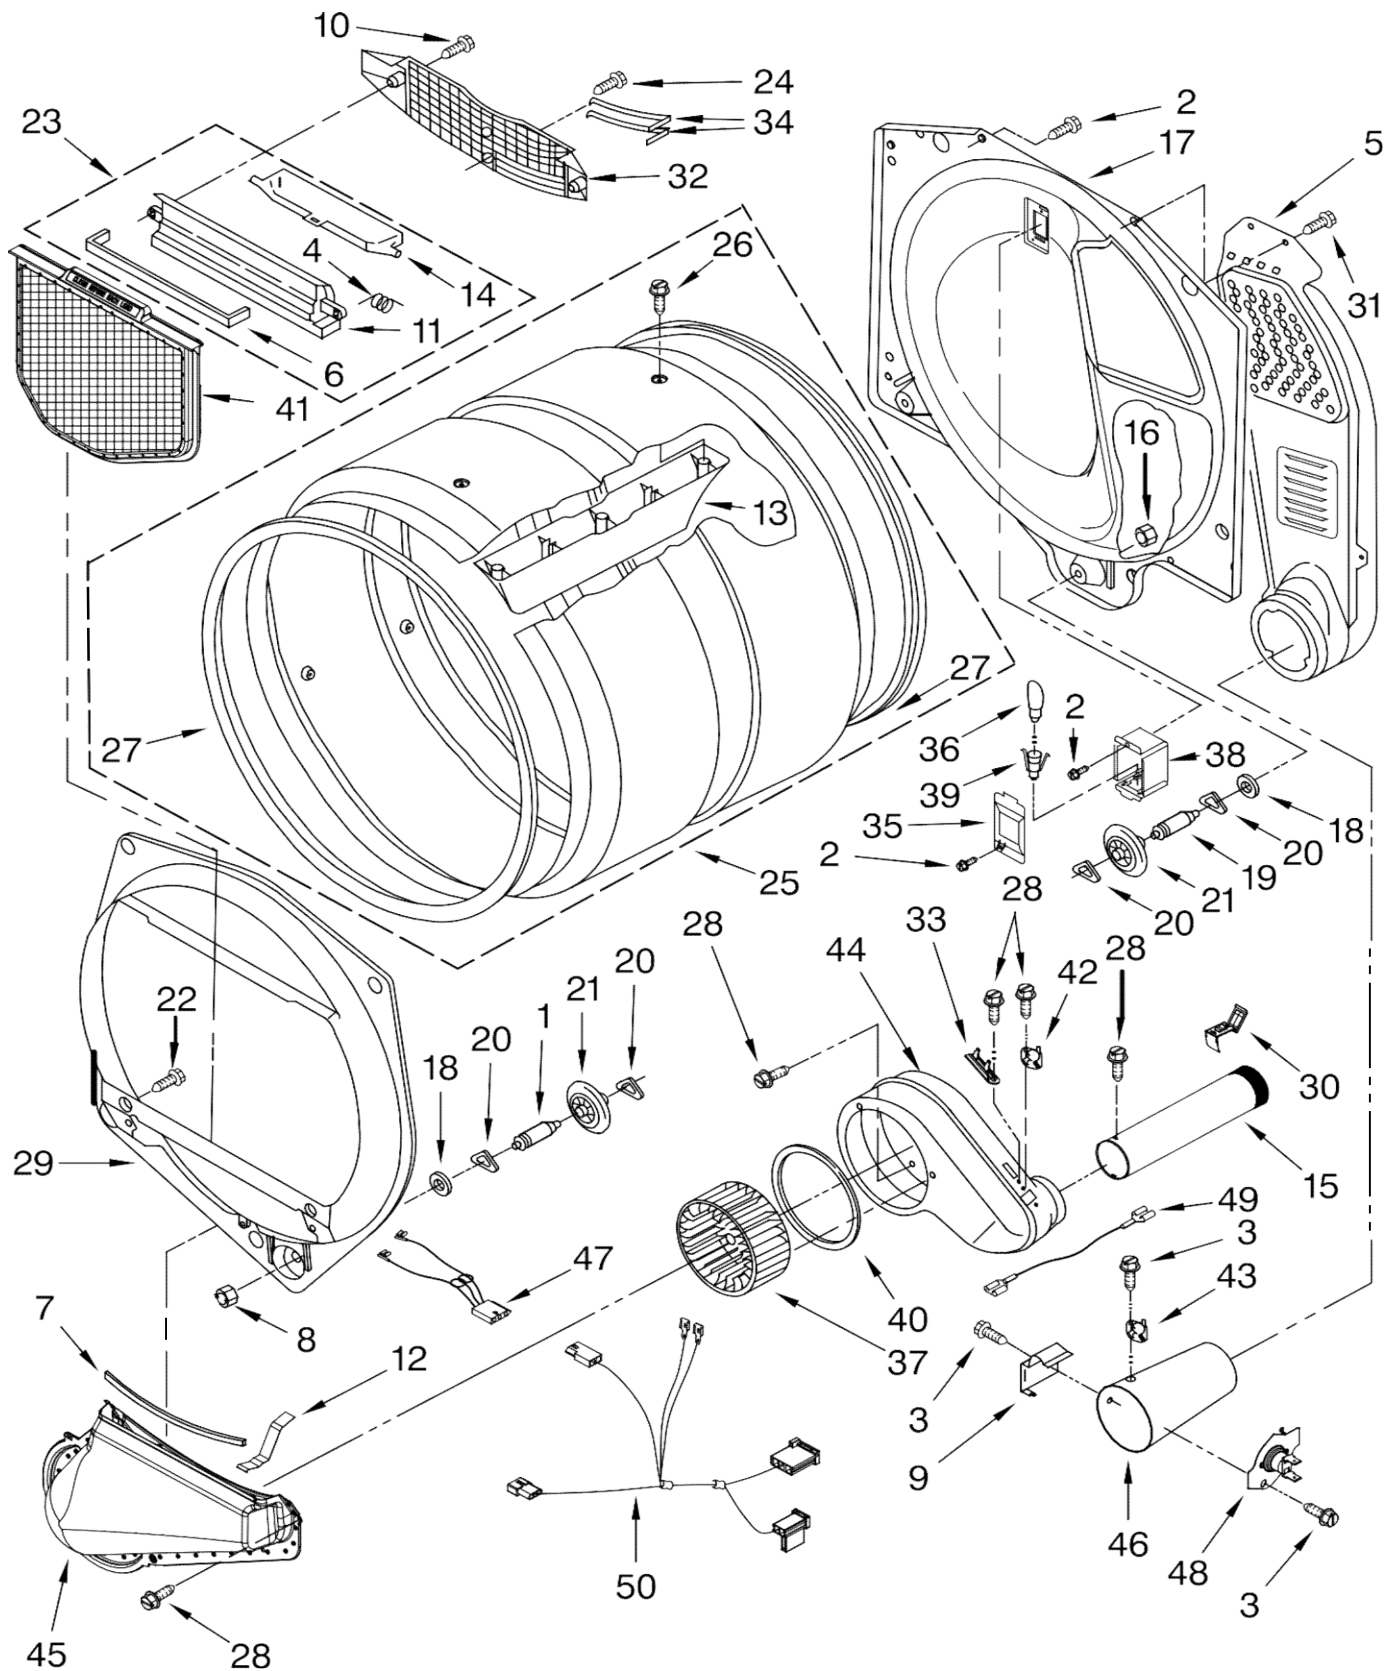

Illus. No.	Part No.	DESCRIPTION
6	W10274524	Tensioner
7	W10280079	Seal, Console
8	W10285495	Cable, User Interface
9	W10096969	Panel, Rear Console
10	8533971	Screw, 8-16 x 5/16
11	W10325119	Spacer, Knob
12	W10260246	Top
13	3390647	Screw, 8-18 x 1/2
14	8312709	Clip, Console
15	W10338363	Cover, Terminal Block

FOR ORDERING INFORMATION REFER TO PARTS PRICE LIST

Secadora Whirlpool 7MWGD5550XW0

Illus. No.	Part No.	DESCRIPTION	Illus. No.	Part No.	DESCRIPTION	Illus. No.	Part No.	DESCRIPTION
1	697773	Screw, 6-20 x 7/8	18	W10121334	Washer, Thrust	37	3387242	Seal, Front Panel
2	8529757	Bracket, Burner	19	W10291934	Clip (2)	38	696144	Strike, Door
3	3390647	Screw, 8-18 x 1/2	20	690997	Tri-Ring	39	3388674	Idler Bracket
4	3394331	Plate, Cover	21	3387560	Hinge, Door (R.H.)	40	3357011	Screw, 10-16 x 1/2
5	W10246525	Switch, Broken Belt		3387559	Hinge, Door (L.H.)	41	3406107	Door Switch Assembly
6	344020	Cord, Power	22	3387565	Spring, Door (2)	42	W10325058	Door Seal
7	8310656	Cabinet	23	8066045	Door, Rear	43	690081	Catch, Door Assembly
8	3392100	Foot, Dryer	24	3388229	Retainer	44	W10279553	Door, Front
	279810	Foot - Optional (Extended Length Package Of 2) (Not Included)	25	49026	4" - 90 Elbow	45	697215	Toe Panel (Includes Illus. 36)
9	660658	Clamp, Motor (2)	26	697227	Upper Front Panel	46	W10336128	Foam, Cabinet
10	3387374	Spring, Idler	27	8538263	Motor, Assembly 60 HZ.	47	W10312811	Foam Seal
11	3389420	Retainer, Idler	28	8563750	Exhaust Pipe (Short)	Optional Parts Not Included		
12	49252	White Plug, Multivent	29	8578220	Pulley, Motor	Dryer Exhaust Kit		
13	3388672	Pulley Assembly	30	3387610	Belt, Drive	(For Side & Bottom Venting)		
14	343641	Screw, 10-16 x 1/2	31	693995	Screw, 8-18 x 3/8			
15	8533971	Screw, Ground	32	W10242878	Bracket, Motor	49 W10331132 White		
16	342055	Screw, 8-18 x 3/8	33	8563749	Exhaust Pipe (Long)			
17	8563747	Exhaust Pipe & Bracket	34	W10236068	Bracket, Cabinet			
			35	W10284093	Handle, Door			
			36	693152	Bumper			