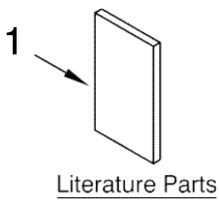

Secadora Whirlpool 7MWGD5550XW1

FOR ORDERING INFORMATION REFER TO PARTS PRICE LIST

Secadora Whirlpool 7MWGD5550XW1

Illus. No.	Part No.	DESCRIPTION
1		Literature Parts
	W10329763	Installation Instructions
	W10329761	Guide, Use & Care
	W10097033	Tech Sheet
2	W10329788	Panel, Console
3	W10251392	Knob Assembly
4	W10269624	User Interface
5	W10298336	Nut, 8-18 U-Type
6	W10274524	Tensioner
7	W10280079	Seal, Console
8	W10285495	Cable, User Interface
9	W10096969	Panel, Rear Console
10	8533971	Screw, 8-16 x 5/16
11	W10325119	Spacer, Knob
12	W10260246	Top
13	3390647	Screw, 8-18 x 1/2
14	8312709	Clip, Console
15	W10338363	Cover, Terminal Block
16	W10279552	Plug, Upper Rear Panel
17	3390814	Screw, 8-18 x 1/2
18	8536939	Clip, Spring
19	W10253982	Harness, Wiring
20	W10323092	Seal, UI
21	W10219342	Screw, 8-16 x 1/2
22	W10271580	Bracket, Motor
23	W10317636	Control, Electronic
24	W10123956	Panel, Dampening