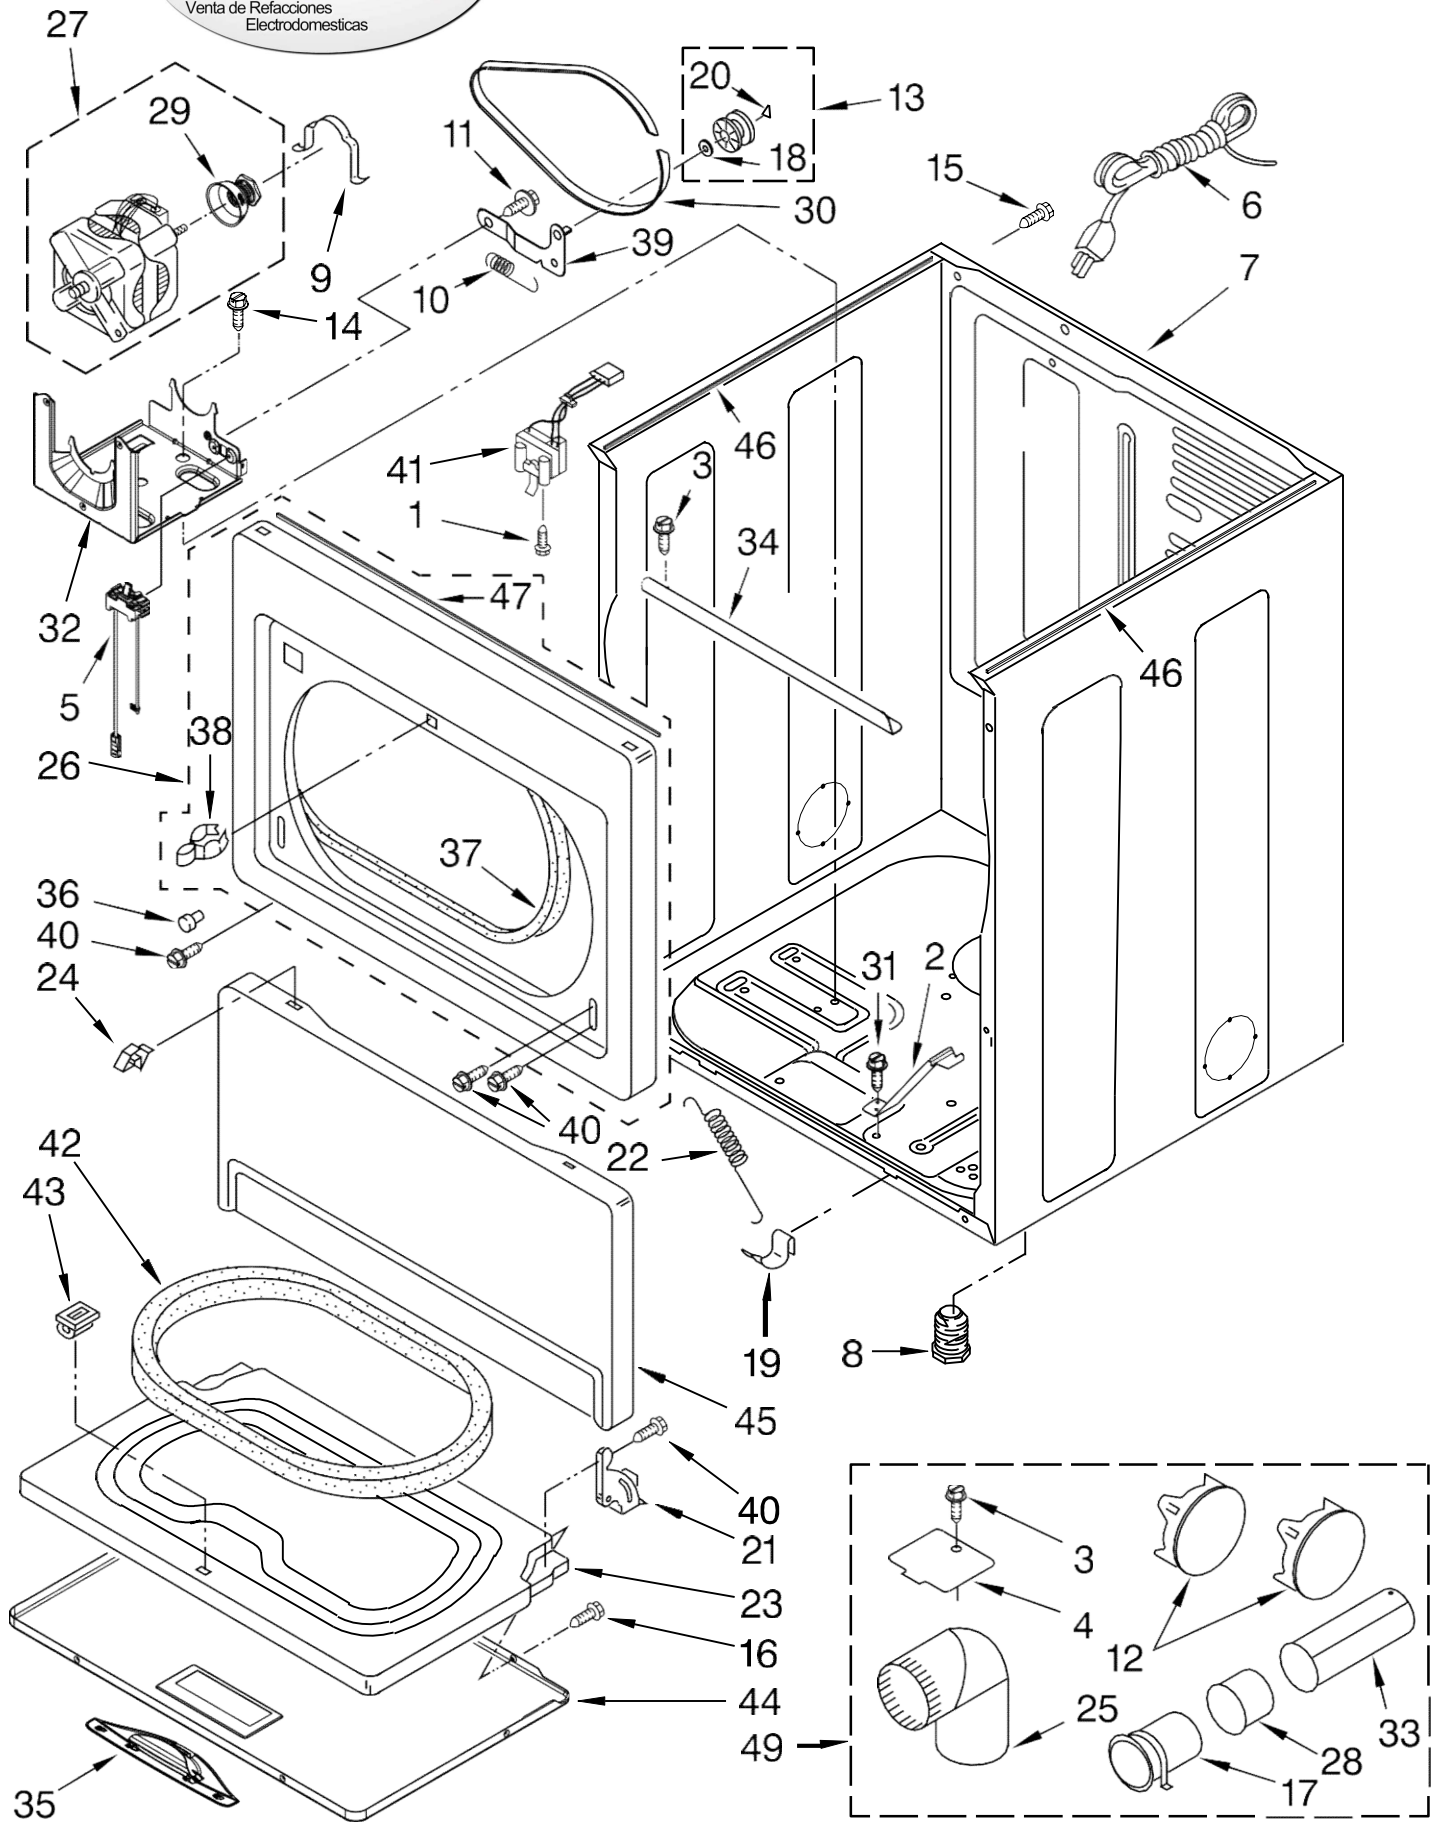

Secadora Whirlpool 7MWGD5550XW1

FOR ORDERING INFORMATION REFER TO PARTS PRICE LIST

Secadora Whirlpool 7MWGD5550XW1

Illus. No.	Part No.	DESCRIPTION	Illus. No.	Part No.	DESCRIPTION	Illus. No.	Part No.	DESCRIPTION
1	697773	Screw, 6-20 x 7/8	18	W10121334	Washer, Thrust	37	3387242	Seal, Front Panel
2	8529757	Bracket, Burner	19	W10291934	Clip (2)	38	696144	Strike, Door
3	3390647	Screw, 8-18 x 1/2	20	690997	Tri-Ring	39	3388674	Idler Bracket
4	3394331	Plate, Cover	21	3387560	Hinge, Door (R.H.)	40	3357011	Screw, 10-16 x 1/2
5	W10246525	Switch, Broken Belt		3387559	Hinge, Door (L.H.)	41	3406107	Door Switch Assembly
6	344020	Cord, Power	22	3387565	Spring, Door (2)	42	W10325058	Door Seal
7	8310656	Cabinet	23	8066045	Door, Rear	43	690081	Catch, Door Assembly
8	3392100	Foot, Dryer	24	3388229	Retainer	44	W10279553	Door, Front
	279810	Foot - Optional (Extended Length Package Of 2) (Not Included)	25	49026	4" - 90°Elbow	45	697215	Toe Panel (Includes. Illus. 36)
9	660658	Clamp, Motor (2)	26	697227	Upper Front Panel	46	W10336128	Foam, Cabinet
10	3387374	Spring, Idler	27	8538263	Motor, Assembly 60 HZ.	47	W10312811	Foam Seal
11	3389420	Retainer, Idler	28	8563750	Exhaust Pipe (Short)	Optional Parts Not Included		
12	49252	Plug, Multivent	29	8578220	Pulley, Motor	Dryer Exhaust Kit (For Side & Bottom Venting)		
13	3388672	Pulley Assembly	30	3387610	Belt, Drive			
14	343641	Screw, 10-16 x 1/2	31	693995	Screw, 8-18 x 3/8			
15	8533971	Screw, Ground	32	W10242878	Bracket, Motor			
16	342055	Screw, 8-18 x 3/8	33	8563749	Exhaust Pipe (Long)			
17	8563747	Exhaust Pipe & Bracket	34	W10236068	Bracket, Cabinet			
			35	W10284093	Handle, Door			
			36	693152	Bumper			
						49 W10331132 Midnight Grey