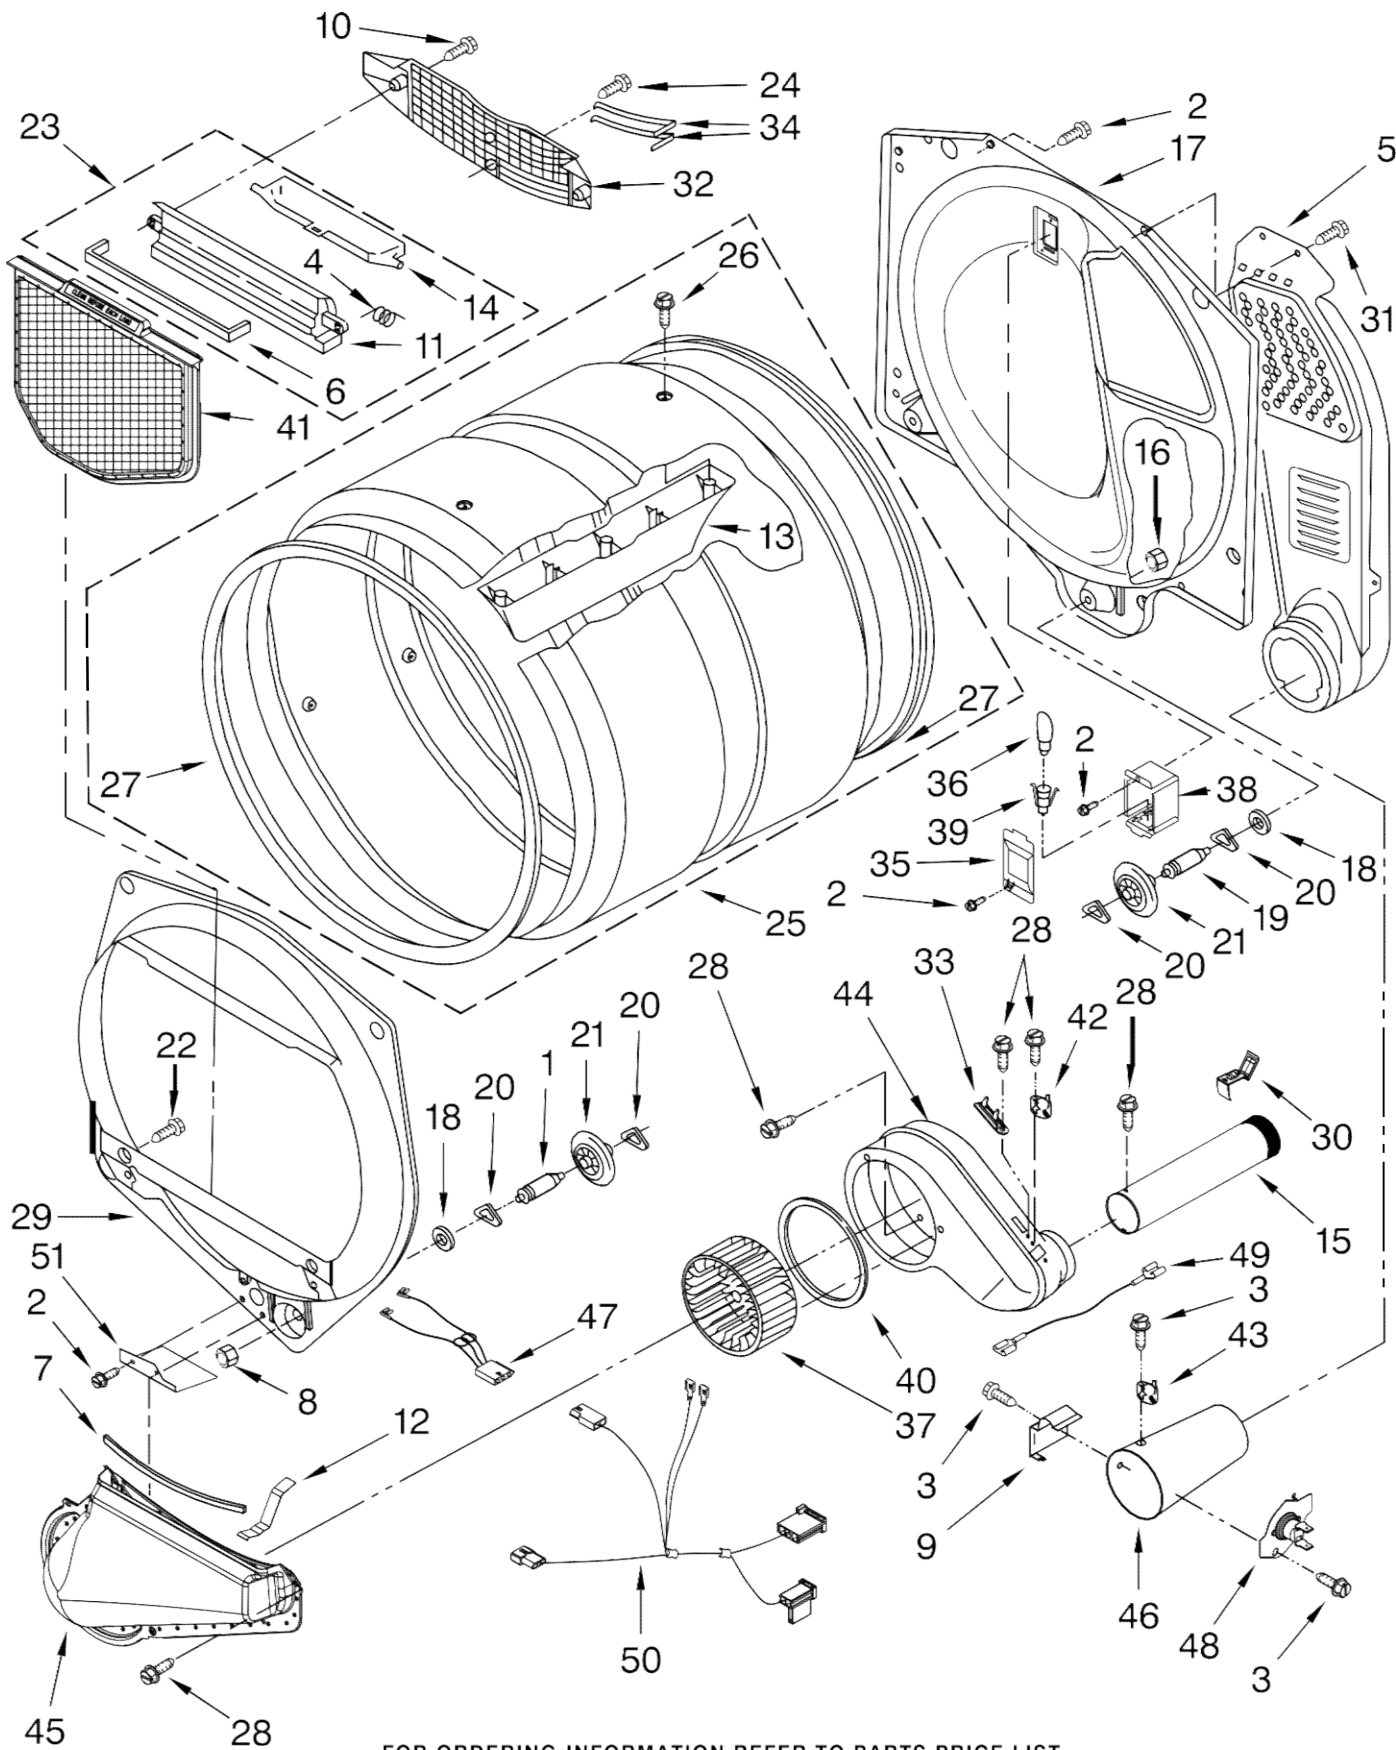

FOR ORDERING INFORMATION REFER TO PARTS PRICE LIST

Secadora Whirlpool 7MWGD5550XW1

Illus. No.	Part No.	DESCRIPTION	Illus. No.	Part No.	DESCRIPTION	Illus. No.	Part No.	DESCRIPTION
1	W10359271	Shaft, Drum Roller (R.H.) Threads	17	8520836	Bulkhead, Rear	35	3402841	Lens, Drum Light
2	3390647	Screw, 8-18 x 1/2	18	3387459	Washer, Support	36	3406124	Bulb, Light
3	90767	Screw, 8-18 x 3/8	19	W10359272	Shaft, Roller Drum (L.H.) Threads	37	697772	Wheel, Blower
4	3394986	Spring, Lint Screen Door	20	690997	Ring, Tri	38	8578825	Bracket, Light
5	W10293765	Air Duct Assembly	21	W10314171	Roller, Support	39	W10214261	Socket, Assembly
6	697813	Seal, Outlet Housing	22	695240	Screw, 8-18 x 1/2	40	697770	Seal, Cover Plate
7	697814	Seal, Drum Front	23	W10153423	Outlet Housing Assembly	41	W10049370	Lint Screen
8	3934666	Nut, 3/8 x 16(R.H.)	24	359625	Screw, 8-18 x 1/2	42	8577274	Thermostat, Internal Bias
9	338906	Sensor, Radiant	25	8318215	Complete Drum Assembly	43	3391912	Thermostat, High-Limit (255)
10	3387230	Screw, 10-16 x 3/16	26	W10219342	Screw, 8-16 x 3/4	44	8544362	Housing, Blower
11	W10153414	Housing, Outlet	27	W10166807	Seal, Drum	45	8066168	Lint Duct Assembly
12	W10345456	Clip, Spring	28	8533971	Screw	46	8573824	Funnel, Burner
13	697693	Baffle, Drum	29	697557	Bulkhead, Front	47	W10298258	Harness, Sensor
14	W10153413	Door, Lint Screen	30	8572105	Clip, Exhaust	48	8573713	Thermal, Cutoff
15	8066224	Exhaust Pipe	31	489463	Screw	49	3401707	Jumper, TCO-High Limit
16	W10001120	Nut, 3/8-16 (L.H.)	32	W10153412	Grille, Outlet	50	W10305870	Harness, Gas
			33	3392519	Thermal Fuse	51	W10128629	Shield, Blower Housing
			34	3387223	Electrode, Sensor