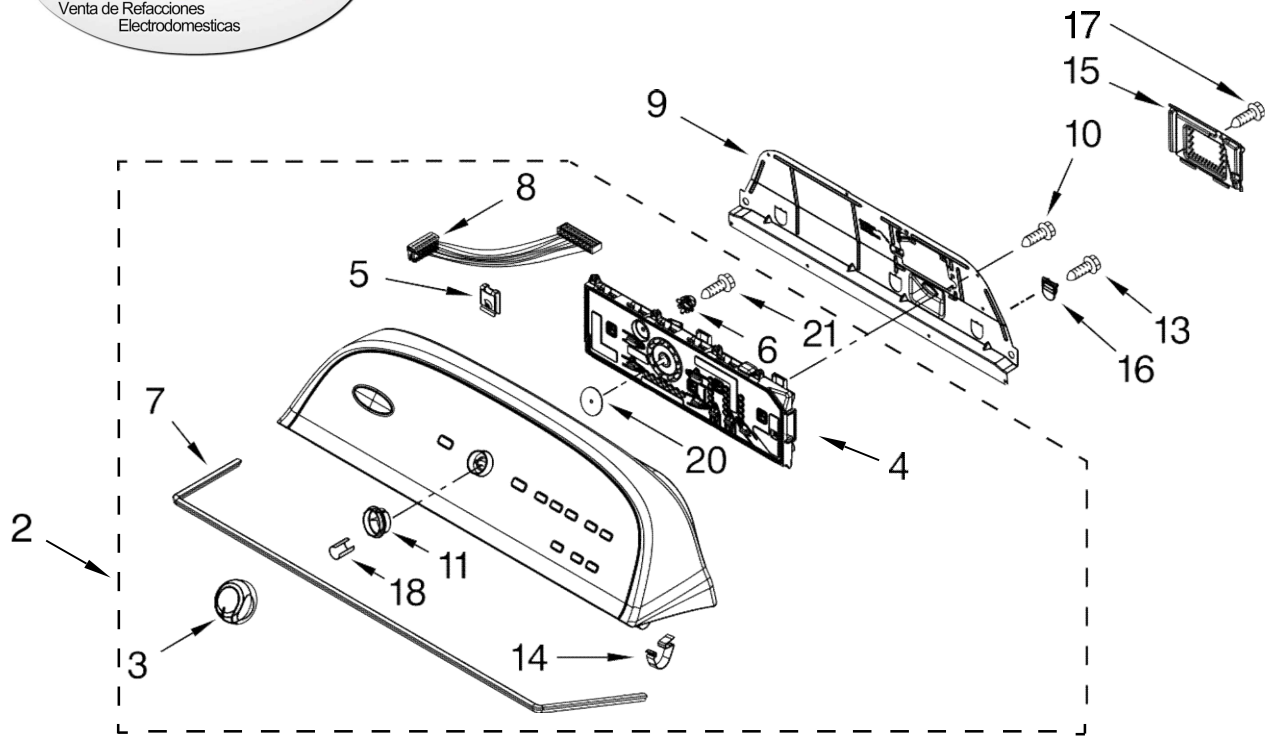

Secadora Whirlpool 7MWGD5550XW1

FOR ORDERING INFORMATION REFER TO PARTS PRICE LIST

Secadora Whirlpool 7MWGD5550XW1

Illus. No.	Part No.	DESCRIPTION
1		Literature Parts
	W10329763	Installation Instructions
	W10329761	Guide, Use & Care
	W10097033	Tech Sheet
2	W10329788	Panel, Console
3	W10251392	Knob Assembly
4	W10269624	User Interface
5	W10298336	Nut, 8-18 U-Type
6	W10274524	Tensioner
7	W10280079	Seal, Console
8	W10285495	Cable, User Interface
9	W10096969	Panel, Rear Console
10	8533971	Screw, 8-16 x 5/16
11	W10325119	Spacer, Knob
12	W10260246	Top
13	3390647	Screw, 8-18 x 1/2
14	8312709	Clip, Console
15	W10338363	Cover, Terminal Block
16	W10279552	Plug, Upper Rear Panel
17	3390814	Screw, 8-18 x 1/2
18	8536939	Clip, Spring
19	W10253982	Harness, Wiring
20	W10323092	Seal, UI
21	W10219342	Screw, 8-16 x 1/2
22	W10271580	Bracket, Motor
23	W10317636	Control, Electronic
24	W10123956	Panel, Dampening