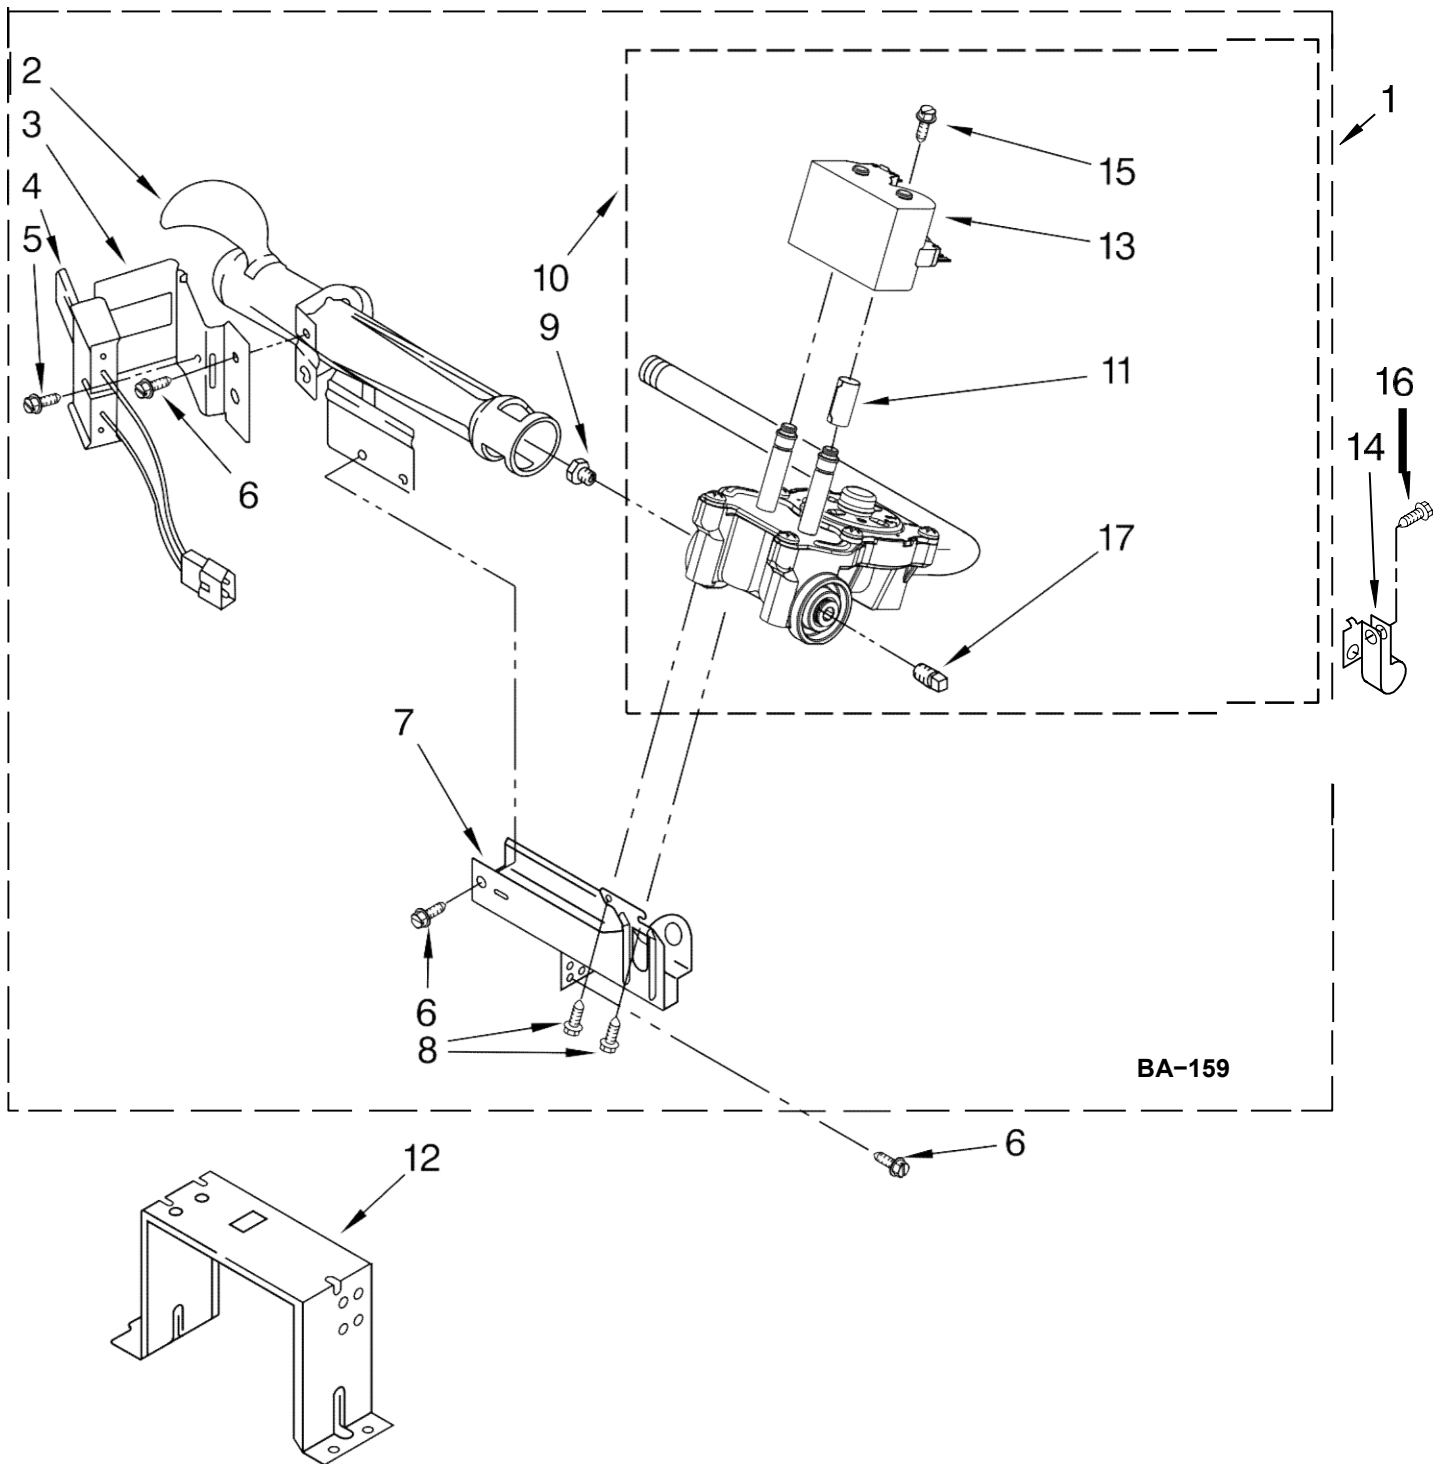

USE WITH TYPE 1 – NATURAL, TYPE 2 – MIXED,
AND TYPE 4 – LIQUEFIED PROPANE AND BUTANE GASES

FOR ORDERING INFORMATION REFER TO PARTS PRICE LIST

Secadora Whirlpool 7MWGD5550XW1

USE WITH TYPE 1 – NATURAL, TYPE 2 – MIXED,
AND TYPE 4 – LIQUEFIED PROPANE AND BUTANE GASES

Illus. Part	
<u>No.</u>	<u>No. DESCRIPTION</u>
1	W10293911 Burner Assembly 60 Hz. (Type 1 & 2)
2	688617 Tube, Burner
3	694298 Bracket, Ignitor
4	686590 Ignitor
5	3393909 Screw & Washer (8-32 x 5/8)
6	343641 Screw, 10-16 x 1/2
7	3389871 Base, Burner
8	3387057 Screw, 8-18 x 3/8 (3)
9	15418 Orifice, Burner Type 1
10	W10175144 Valve, Gas 60 Hz. (Complete) (Includes Pipe & Illus. No. 7)
11	W10295524 Sleeve-Magnetic
12	3389889 Bracket, Support
13	W10273784 Coil, 60 Hz.
14	3978776 Clamp, Pipe
15	326049536 Screw, Coil
16	3390647 Screw, 8-18 x 1/2
17	W10295523 Plug, Pipe

Following Parts Not Illustrated

W10293913 Conversion Kit
(Type 1 and 2)
to Type (4) L.P.G.

BA-159

FOR ORDERING INFORMATION REFER TO PARTS PRICE LIST