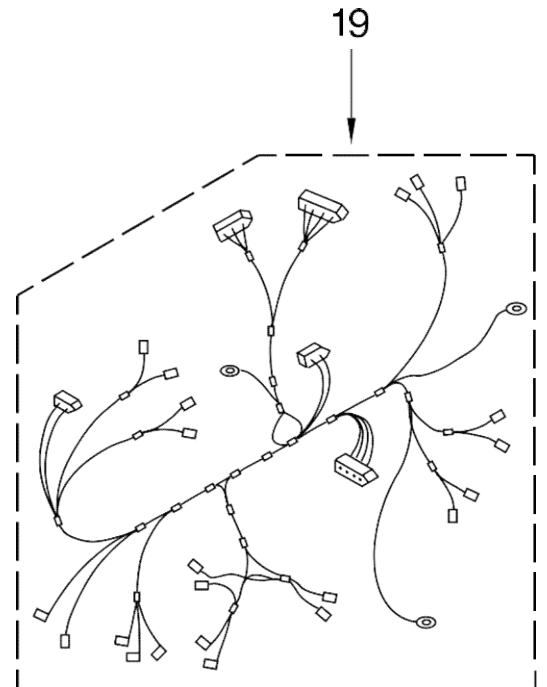

Secadora Whirlpool 7MWGD5550XW1

FOR ORDERING INFORMATION REFER TO PARTS PRICE LIST

Secadora Whirlpool 7MWGD5550XW1

Illus. No.	Part No.	DESCRIPTION
1		Literature Parts
	W10329763	Installation Instructions
	W10329761	Guide, Use & Care
	W10097033	Tech Sheet
2	W10329788	Panel, Console
3	W10251392	Knob Assembly
4	W10269624	User Interface
5	W10298336	Nut, 8-18 U-Type
6	W10274524	Tensioner
7	W10280079	Seal, Console
8	W10285495	Cable, User Interface
9	W10096969	Panel, Rear Console
10	8533971	Screw, 8-16 x 5/16
11	W10325119	Spacer, Knob
12	W10260246	Top
13	3390647	Screw, 8-18 x 1/2
14	8312709	Clip, Console
15	W10338363	Cover, Terminal Block
16	W10279552	Plug, Upper Rear Panel
17	3390814	Screw, 8-18 x 1/2
18	8536939	Clip, Spring
19	W10253982	Harness, Wiring
20	W10323092	Seal, UI
21	W10219342	Screw, 8-16 x 1/2
22	W10271580	Bracket, Motor
23	W10317636	Control, Electronic
24	W10123956	Panel, Dampening