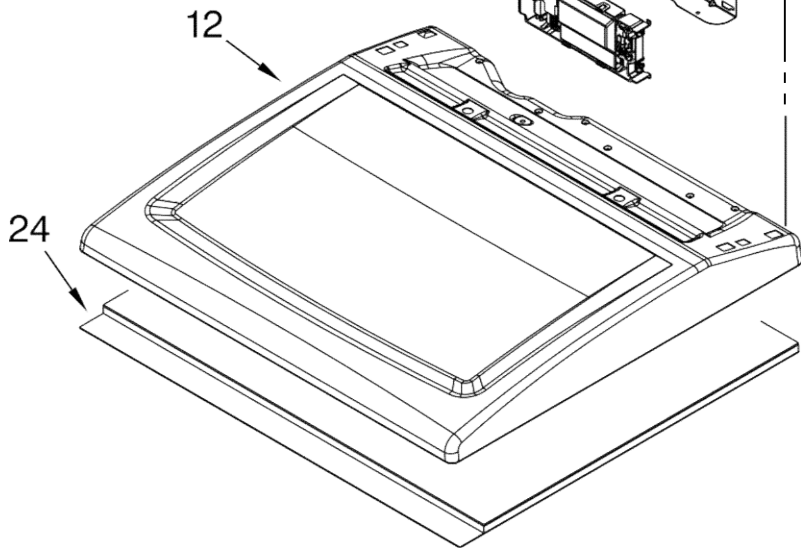

Secadora Whirlpool 7MWGD5550XW1

FOR ORDERING INFORMATION REFER TO PARTS PRICE LIST

Secadora Whirlpool 7MWGD5550XW1

Illus. No.	Part No.	DESCRIPTION
1		Literature Parts
	W10329763	Installation Instructions
	W10329761	Guide, Use & Care
	W10097033	Tech Sheet
2	W10329788	Panel, Console
3	W10251392	Knob Assembly
4	W10269624	User Interface
5	W10298336	Nut, 8-18 U-Type
6	W10274524	Tensioner
7	W10280079	Seal, Console
8	W10285495	Cable, User Interface
9	W10096969	Panel, Rear Console
10	8533971	Screw, 8-16 x 5/16
11	W10325119	Spacer, Knob
12	W10260246	Top
13	3390647	Screw, 8-18 x 1/2
14	8312709	Clip, Console
15	W10338363	Cover, Terminal Block
16	W10279552	Plug, Upper Rear Panel
17	3390814	Screw, 8-18 x 1/2
18	8536939	Clip, Spring
19	W10253982	Harness, Wiring
20	W10323092	Seal, UI
21	W10219342	Screw, 8-16 x 1/2
22	W10271580	Bracket, Motor
23	W10317636	Control, Electronic
24	W10123956	Panel, Dampening