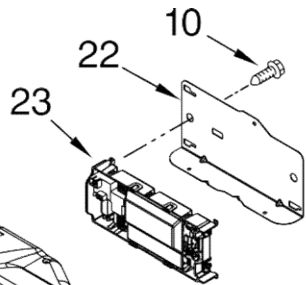

Secadora Whirlpool 7MWGD5550XW1

FOR ORDERING INFORMATION REFER TO PARTS PRICE LIST

Secadora Whirlpool 7MWGD5550XW1

Illus. No.	Part No.	DESCRIPTION
1		Literature Parts
	W10329763	Installation Instructions
	W10329761	Guide, Use & Care
	W10097033	Tech Sheet
2	W10329788	Panel, Console
3	W10251392	Knob Assembly
4	W10269624	User Interface
5	W10298336	Nut, 8-18 U-Type
6	W10274524	Tensioner
7	W10280079	Seal, Console
8	W10285495	Cable, User Interface
9	W10096969	Panel, Rear Console
10	8533971	Screw, 8-16 x 5/16
11	W10325119	Spacer, Knob
12	W10260246	Top
13	3390647	Screw, 8-18 x 1/2
14	8312709	Clip, Console
15	W10338363	Cover, Terminal Block
16	W10279552	Plug, Upper Rear Panel
17	3390814	Screw, 8-18 x 1/2
18	8536939	Clip, Spring
19	W10253982	Harness, Wiring
20	W10323092	Seal, UI
21	W10219342	Screw, 8-16 x 1/2
22	W10271580	Bracket, Motor
23	W10317636	Control, Electronic
24	W10123956	Panel, Dampening