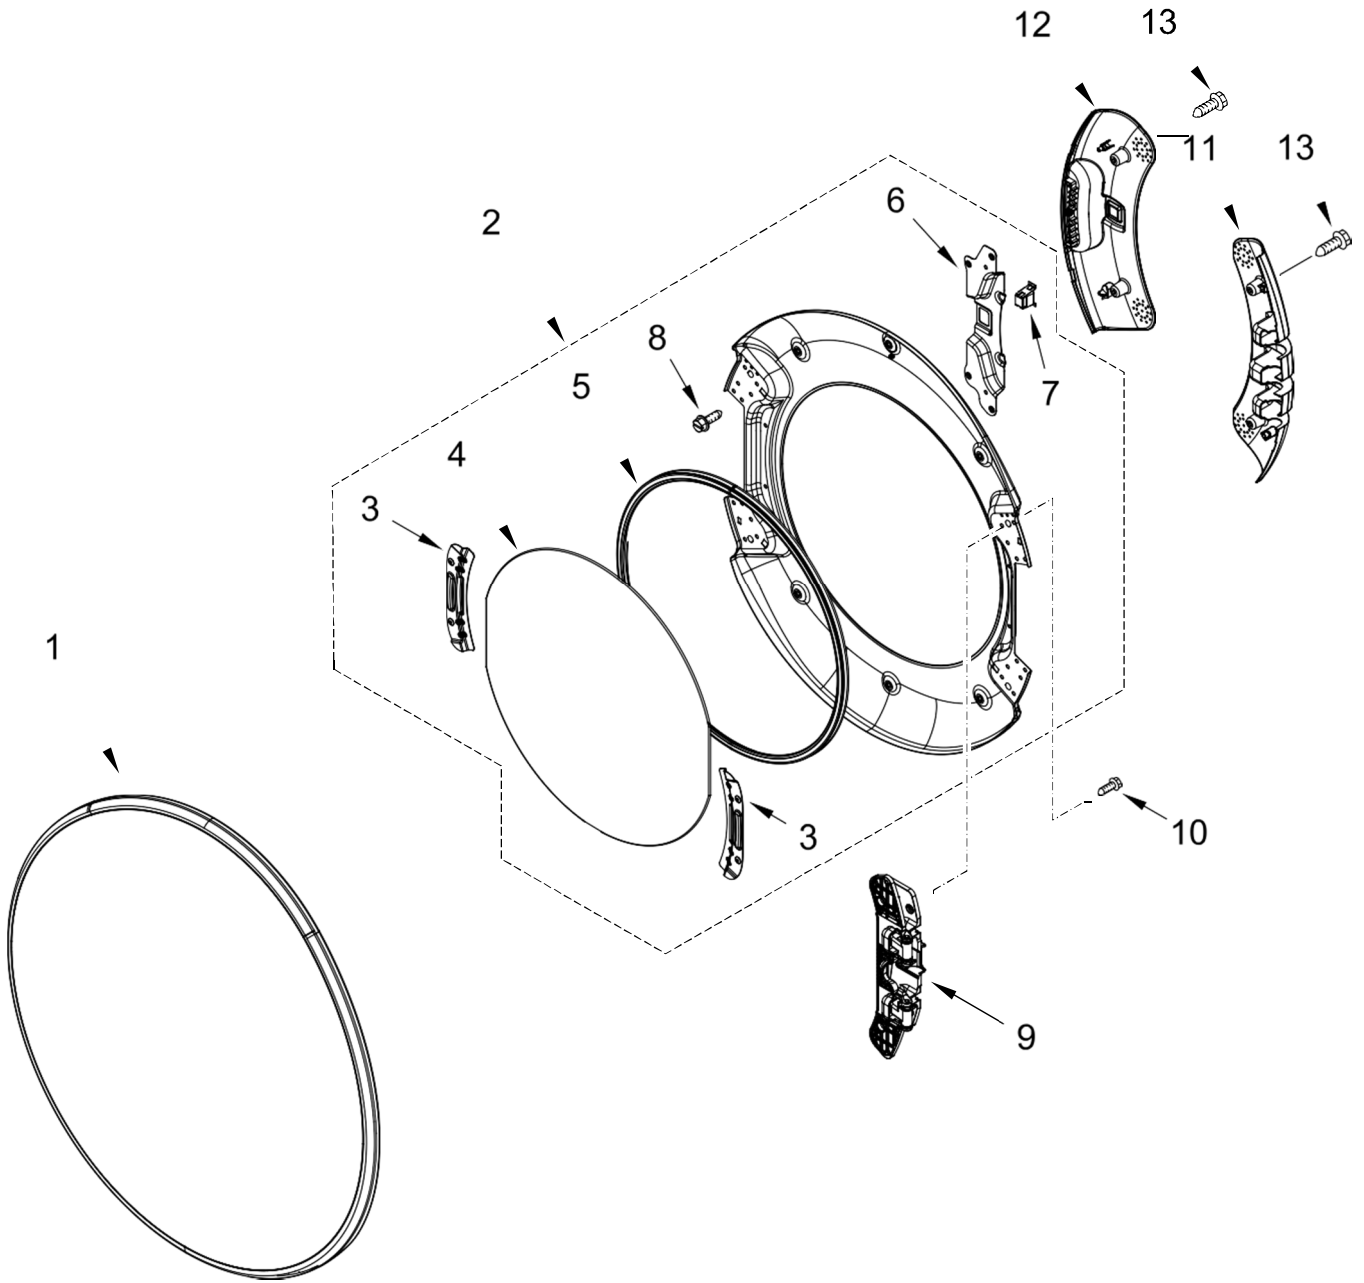

Distribuidor Autorizado

SurteRápido.com

Venta de Refacciones
Electrodomesticas

SECADORA 7MWGD5622HW2