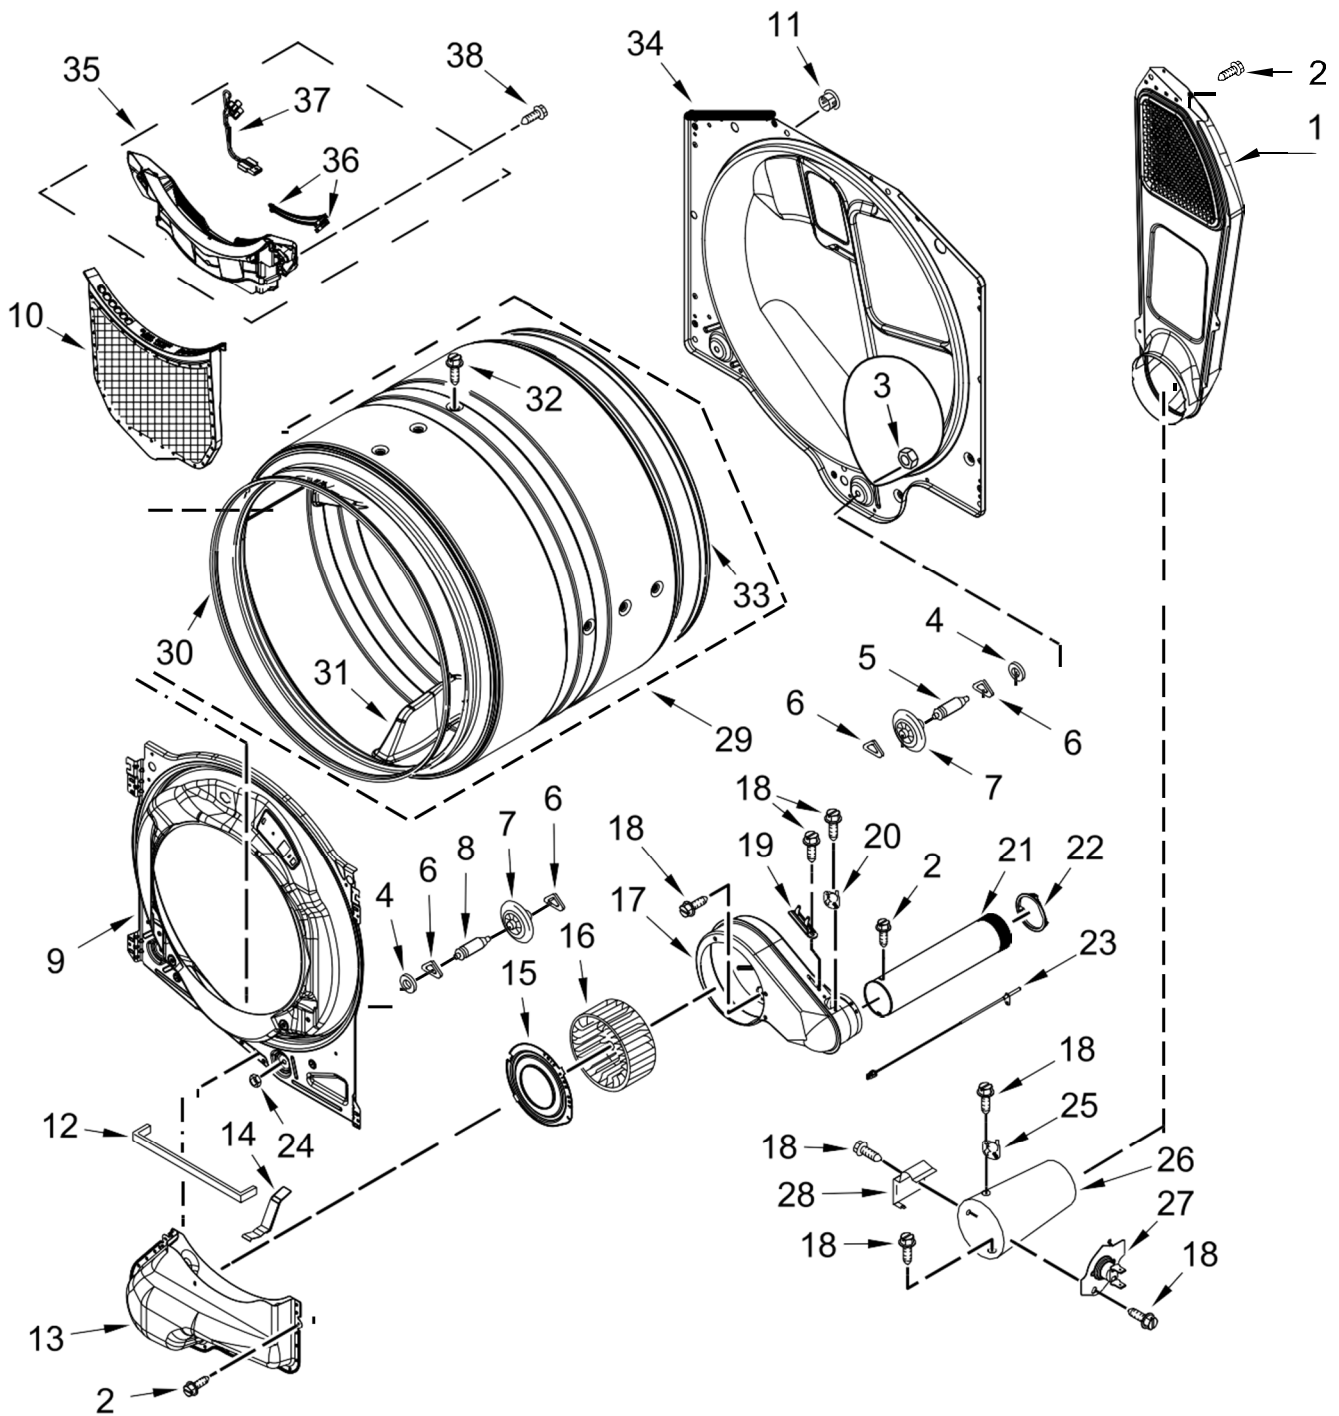

SECADORA 7MWGD5622HW2