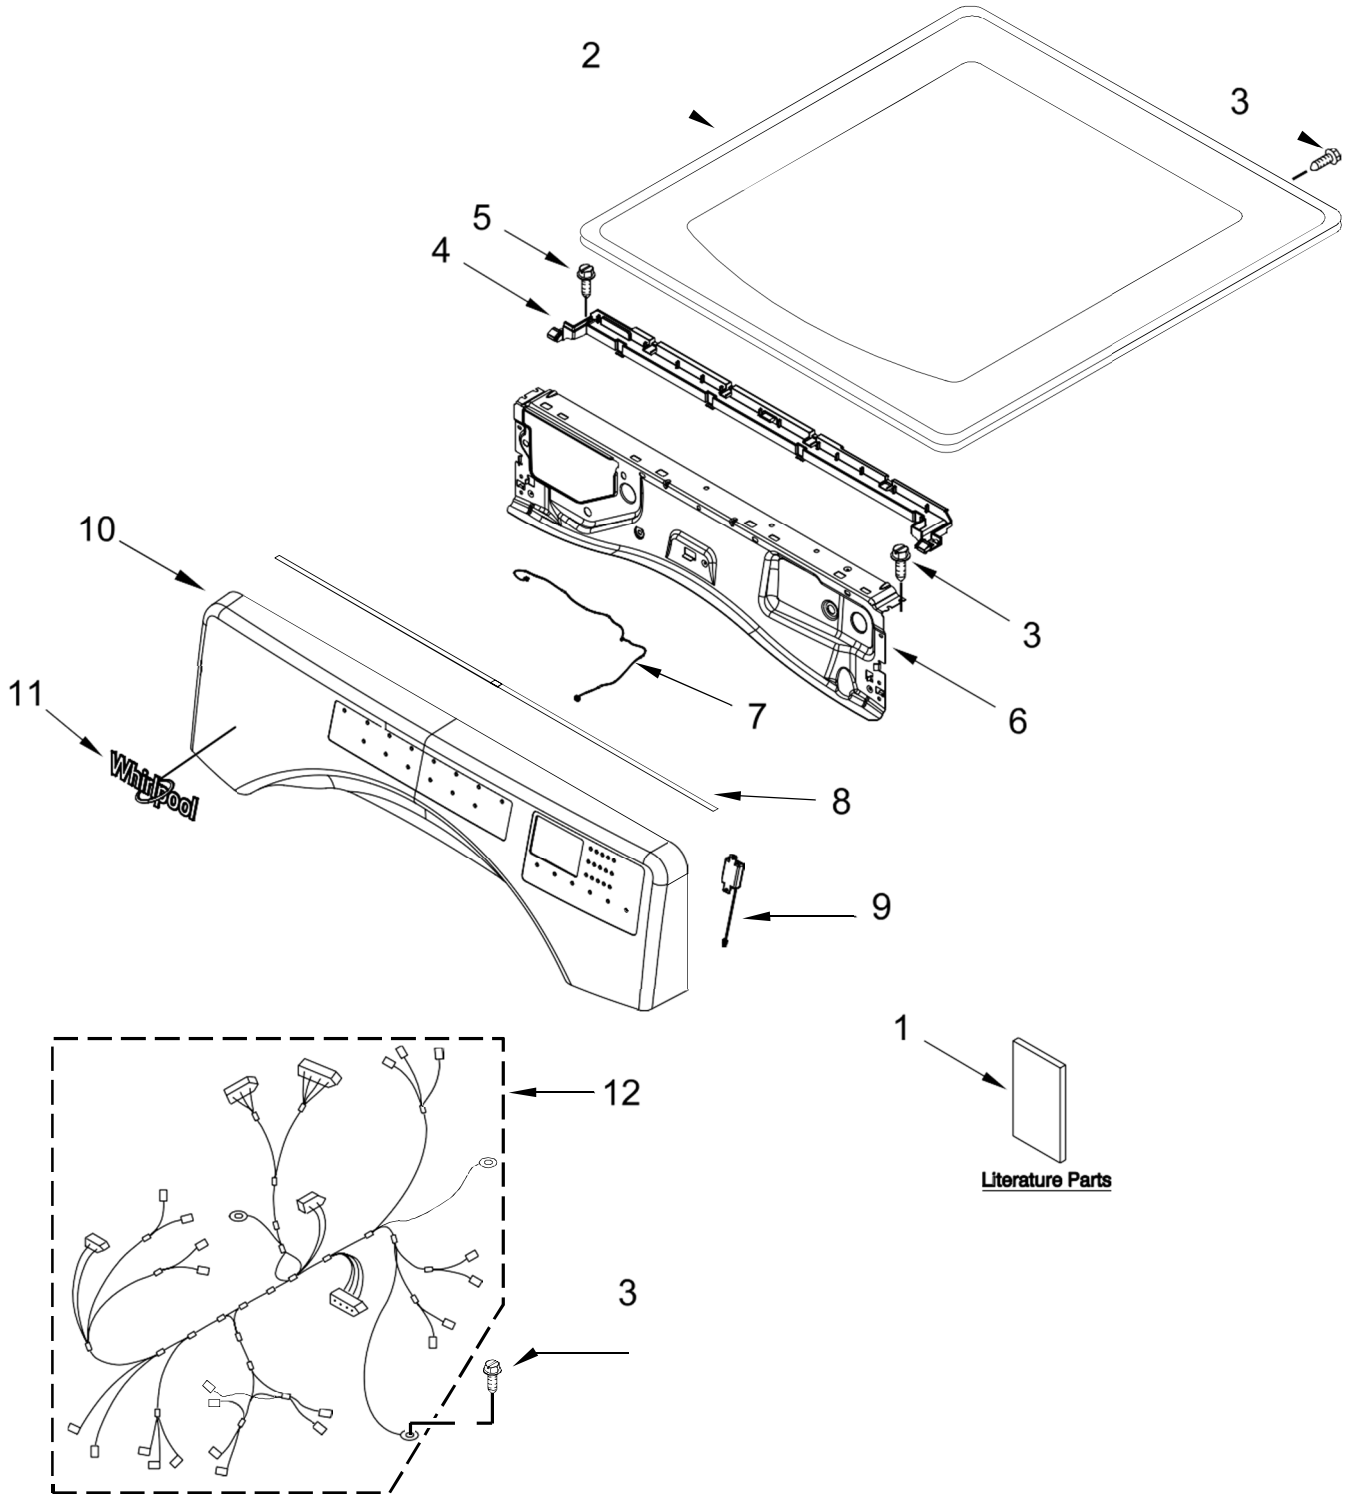

SECADORA 7MWGD5622HW2

SECADORA 7MWGD5622HW2

<u>Illus. No.</u>	<u>Part No.</u>	<u>Description</u>
1		Literature Parts
	W11295171	Use and Care Guide
	W11295169	Installation Instructions
	W11459719	Tech Sheet
	W11241395	Wiring Diagram
	W11295167	Quick Start Guide
2		Top
	W10208383	White

<u>Illus. No.</u>	<u>Part No.</u>	<u>Description</u>
3	693995	Screw
4	W11255768	Channel, Water
5	12990702	Screw
6	W10208198	Bracket, Console
7	W11160620	Harness, User Interface
8	W11231800	Seal
9	W10568405	Assembly, Speaker