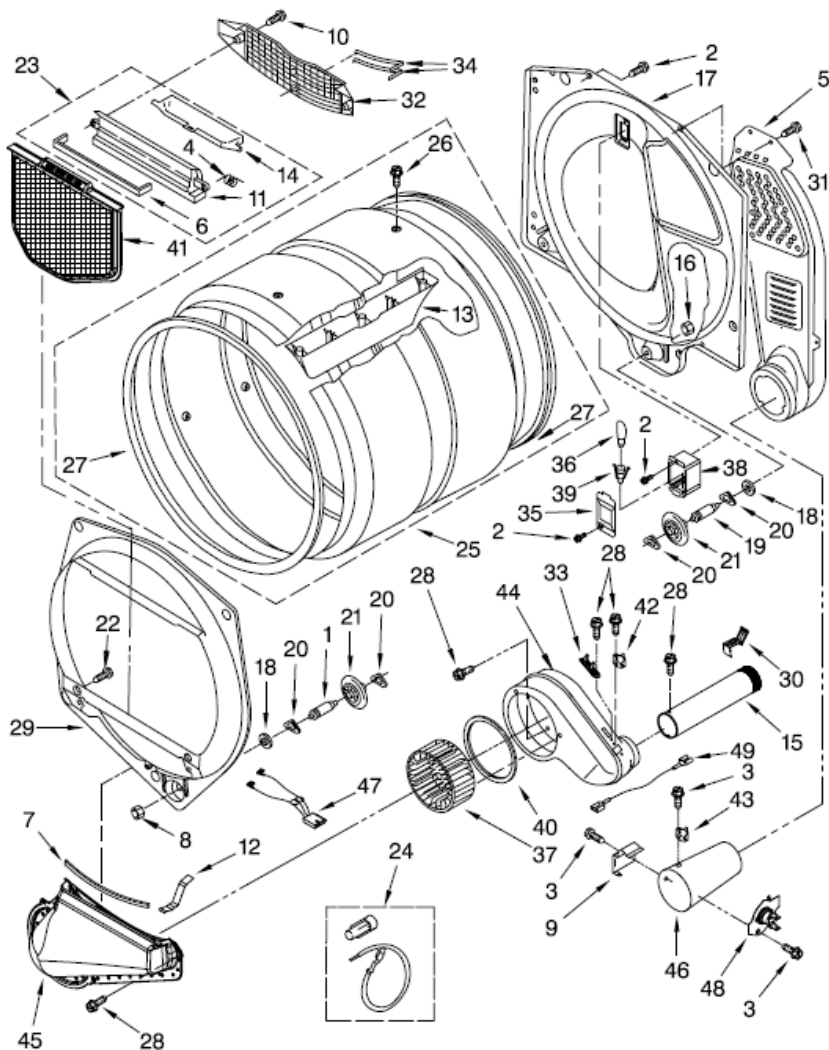

33	8563749	EXHAUST PIPE (LONG)
34	3357011	SCREW, 10-16 X 1/2
35	W10312811	FOAM SEAL
36	693152	BUMPER
37	3387242	SEAL, FRONT PANEL
38	696144	STRIKE, DOOR
39	3388674	IDLER BRACKET
40	697215	TOE PANEL (INCLUDES. ILLUS. 36)

Distribuidor Autorizado

SurteRápido.com

Venta de Refacciones
Electrodomesticas

7MWGD5700YW0 TAMBOR