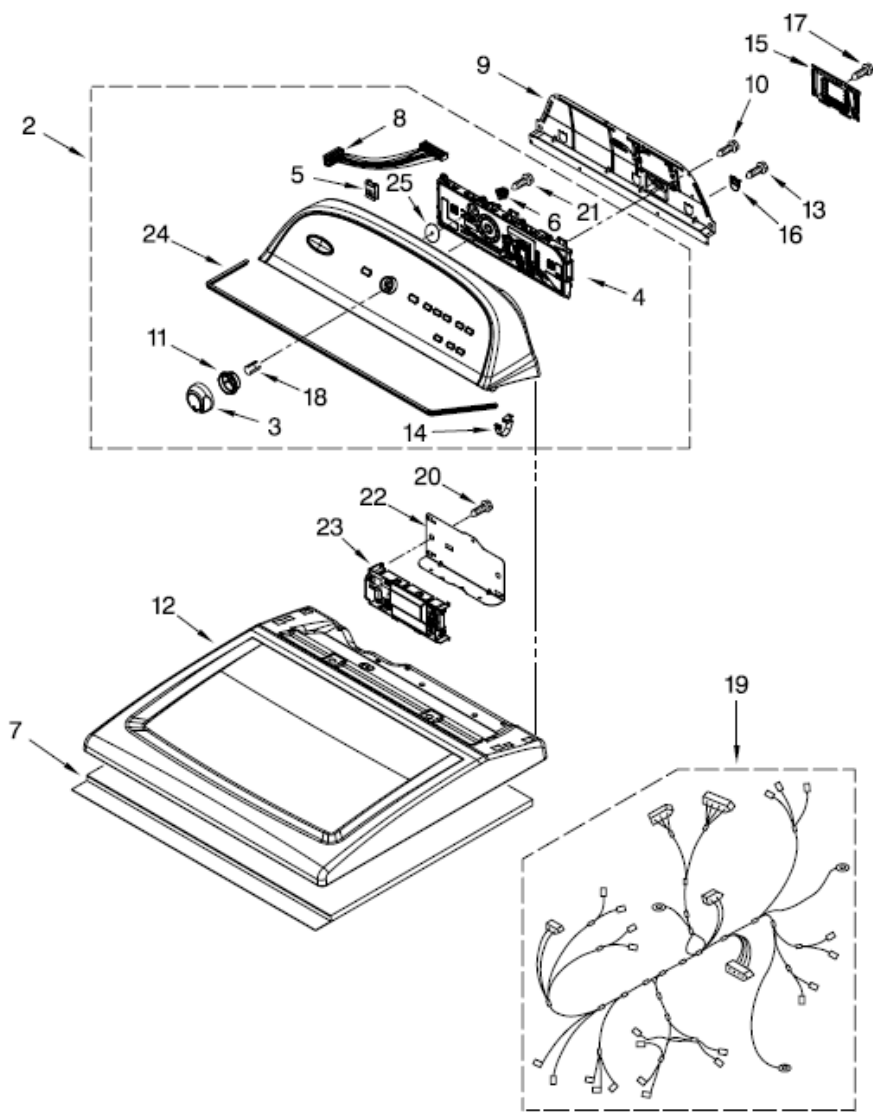

7MWGD5700YW0 TABLERO

7MWGD5700YW0 TABLERO

2	W10348758	CONSOLE ASSEMBLY
3	W10251392	KNOB ASSEMBLY (INCLUDES NO. 18)
4	W10269626	USER INTERFACE
5	W10298336	NUT, 8-18 U-TYPE
6	W10274524	TENSIONER
7	W10123956	SOUND ABSORBER
8	W10285494	CABLE, USER INTERFACE
9	W10096969	PANEL, REAR CONSOLE
10	693995	SCREW, 8-16 X 3/8
11	W10325119	SPACER, KNOB
12	W10260246	TOP
13	3390647	SCREW, 8-18 X 1/2
14	8312709	CLIP, CONSOLE
15	W10338363	COVER, TERMINAL BLOCK
16	W10279552	PLUG, UPPER REAR PANEL
17	3390814	SCREW, 8-18 X 1/2
18	8536939	CLIP, SPRING
19	W10287253	HARNESS, WIRING
20	W10298336	SCREW
21	W10219342	SCREW, 8-16 X 1/2
22	W10271580	BRACKET, MOTOR
23	W10214008	CONTROL, ELECTRONIC
24	W10280079	SEAL, CONSOLE
25	W10323092	SEAL, UI

33	8563749	EXHAUST PIPE (LONG)
34	3357011	SCREW, 10-16 X 1/2
35	W10312811	FOAM SEAL
36	693152	BUMPER
37	3387242	SEAL, FRONT PANEL
38	696144	STRIKE, DOOR
39	3388674	IDLER BRACKET
40	697215	TOE PANEL (INCLUDES. ILLUS. 36)