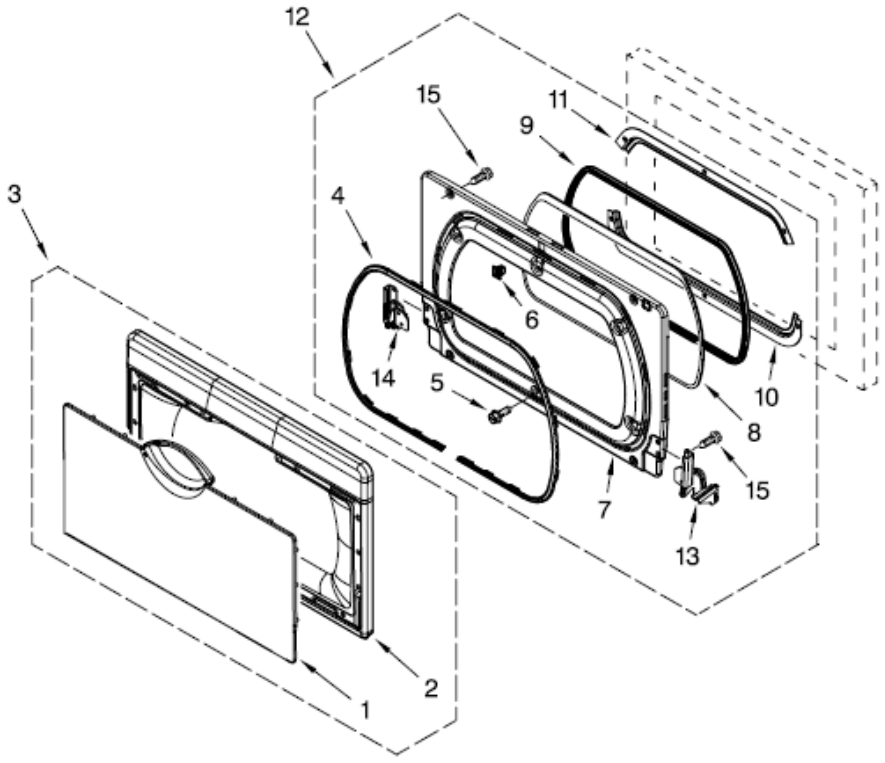

7MWGD5700YW0 PUERTA