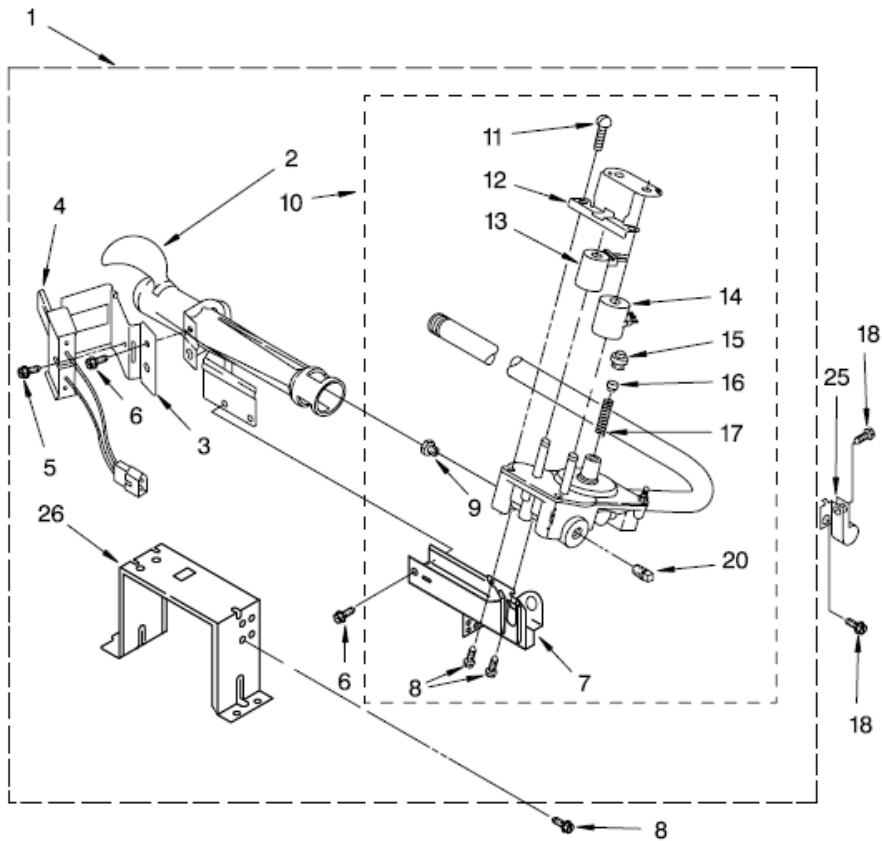

34	3387223	ELECTRODE, SENSOR
35	3402841	LENS, DRUM LIGHT
36	3406124	BULB, LIGHT
37	697772	WHEEL, BLOWER
38	8578825	BRACKET, LIGHT
39	W10214261	SOCKET, ASSEMBLY
40	697770	SEAL, COVER PLATE
41	W10049370	LINT SCREEN
42	8577274	THERMOSTAT, INTERNAL BIAS
43	3391912	THERMOSTAT, HIGH-LIMIT (255)
44	8544362	HOUSING, BLOWER
45	8066168	LINT DUCT ASSEMBLY
46	8573824	FUNNEL, BURNER
47	W10298258	HARNES, SENSOR
48	8573713	THERMAL, CUTOFF
49	3401707	JUMPER, TCO HI-LIMIT

7MWGD5700YW0 QUEMADOR