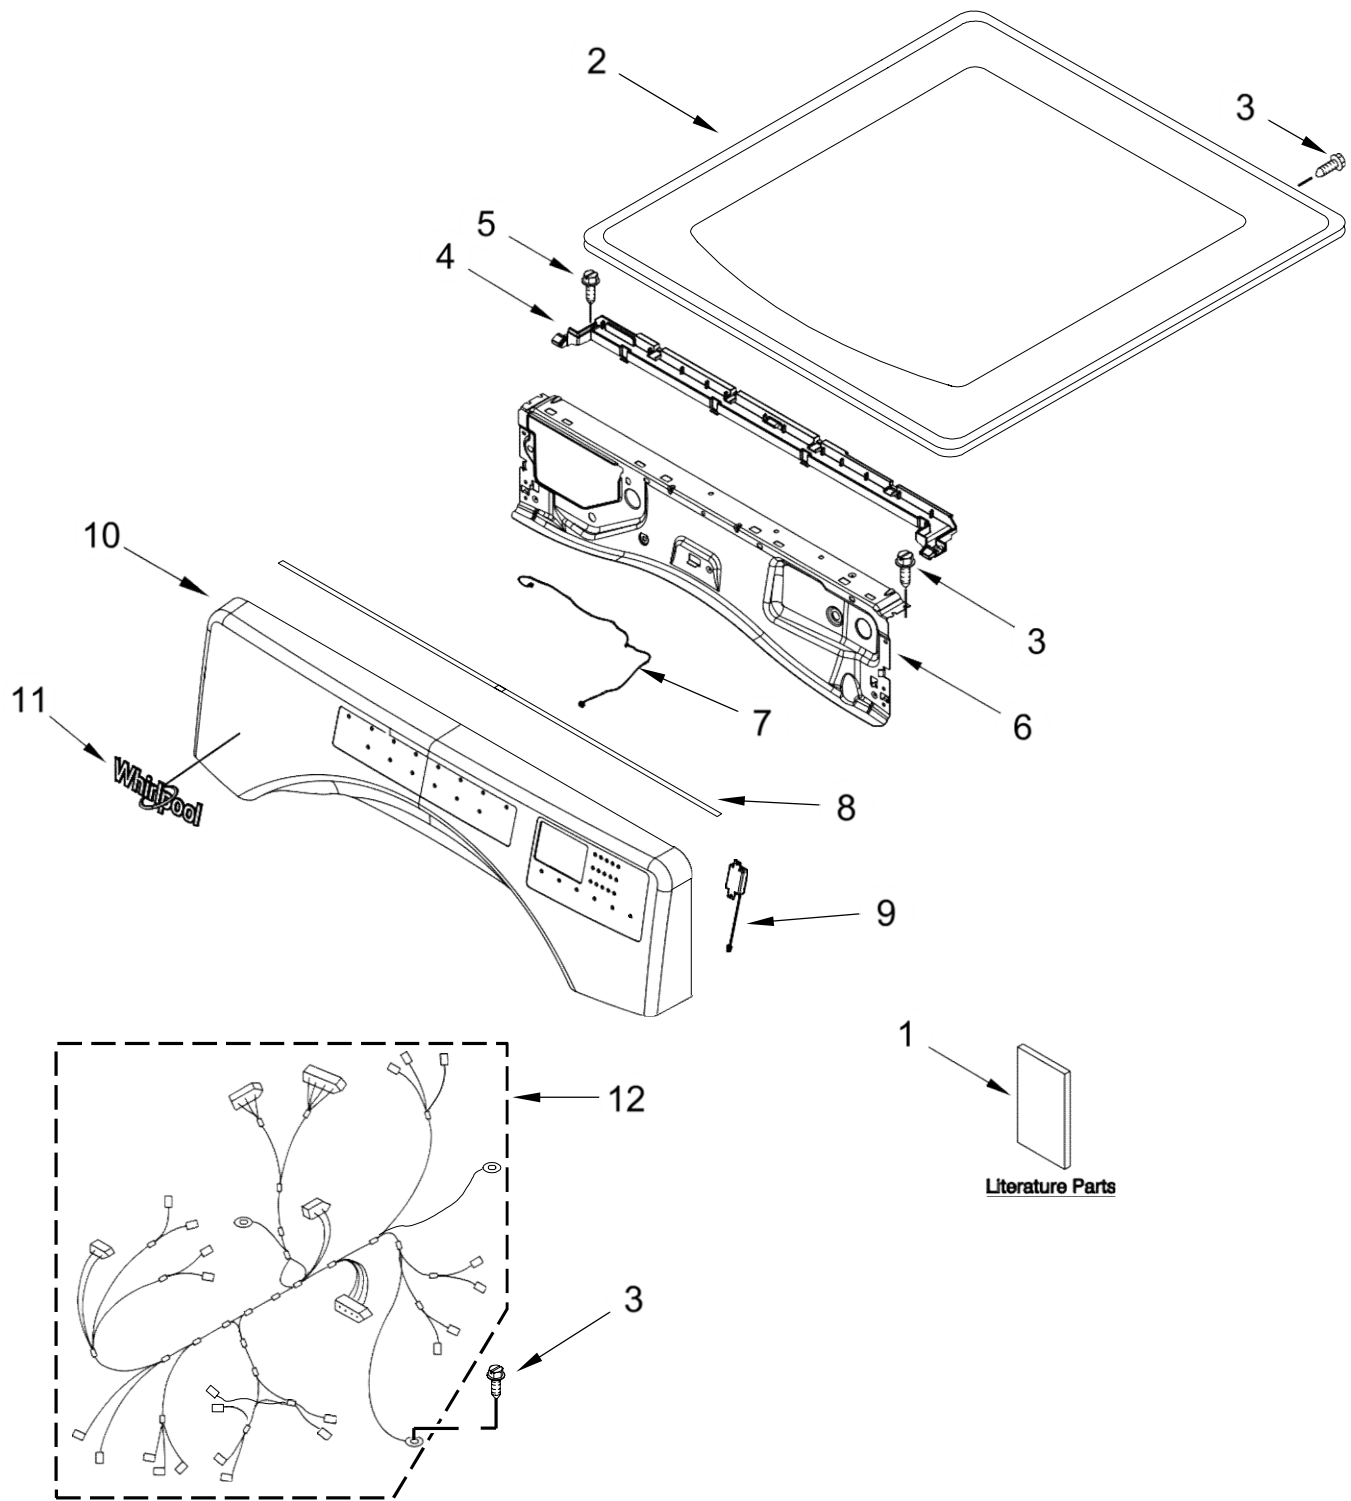

GAS DRYER

MODELS:

7MWGD6605MW0 (White) (Blanco)
7MWGD6605MC0 (Chrome Shadow)

SECADORA 7MWGD6605MC0

SECADORA 7MWGD6605MC0

<u>Illus. No.</u>	<u>Part No.</u>	<u>Description</u>
1		Literature Parts
	W11361424	Owners Manual
	W11459719	Tech Sheet
	W11457204	Wiring Diagram
	W11550663	Quick Start Guide
2		Top
	W10208383	White
	W10460919	Chrome Shadow

<u>Illus. No.</u>	<u>Part No.</u>	<u>Description</u>
3	693995	Screw
4	W11255768	Channel, Water
5	12990702	Screw
6	W10208198	Bracket, Console
7	W11160620	Harness, User Interface
8	W11231800	Seal
9	W10568405	Assembly, Speaker