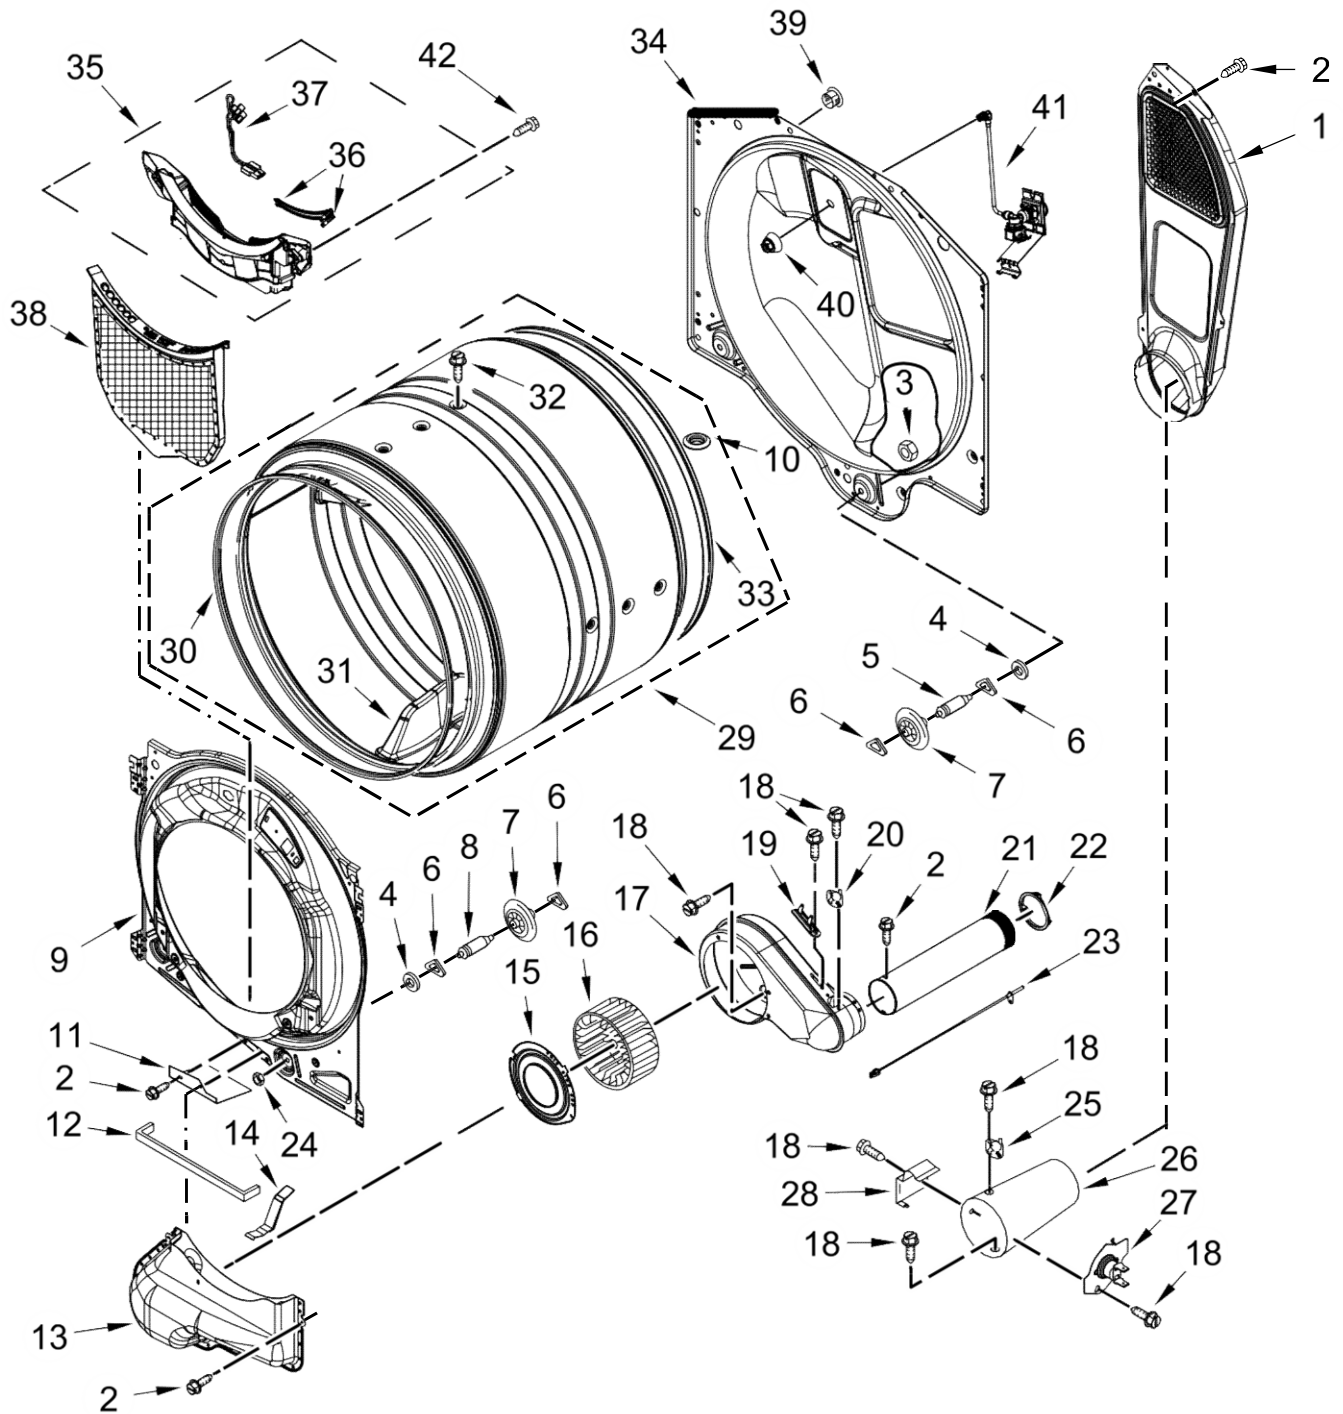

<u>Illus.</u> <u>No.</u>	<u>Part No.</u>	<u>Description</u>	<u>Illus.</u> <u>No.</u>	<u>Part No.</u>	<u>Description</u>	<u>Illus.</u> <u>No.</u>	<u>Part No.</u>	<u>Description</u>
1	W10293765	Assembly, Air Duct	16	697772	Wheel, Blower	33	W10521118	Seal, Drum
2	3390647	Screw	17	W10211911	Housing, Blower	34	W11209933	Bulkhead, Rear
3	W10001120	Nut, Hex (Left Hand Thread)	18	693995	Screw	35	W10672683	Assembly, Outlet Grill and Housing
4	3387459	Washer	19	W10693363	Fuse, Thermal (91C)	36	3387223	Sensor, Electrode
5	W10359272	Shaft, Drum Roller - Left Hand Thread	20	8577274	Thermistor	37	W10298258	Harness, Sensor
6	W10512946	Washer, Tri Ring	21	W10342188	Exhaust Pipe	38		Lint Screen
7	W10314171	Roller, Support	22	W10344699	Collar, Duct		W10516085	White
8	W10359271	Shaft, Drum Roller - Right Hand Thread	23	W10623852	Thermistor, Gas Inlet	39	8529007	Plug, Rear Bulkhead
9	W10673493	Bulkhead, Front	24	3934666	Nut, Hex	40	W11100488	Nozzle, Cap
10	W10665050	Cap, Plug	25	3391912	Thermostat, Hi Limit	41	W11157054	Valve and Hose Assembly
11	W11257251	Shield, Blower	26	8573824	Funnel, Burner	42	3387230	Screw
12	W10211950	Seal, Housing Outlet	27	8573713	Cut-Off, Thermal			
13	W10211896	Assembly, Lint Duct	28	338906	Sensor, Radiant			
14	W10414388	Clip, Lint Duct	29	W10381481	Assembly, Drum (Complete)			
15	W11254843	Assembly, Collar (Includes Seal)	30	W10521122	Seal, Drum Front			
			31	W10416098	Baffle, Drum			
			32	W10219342	Screw