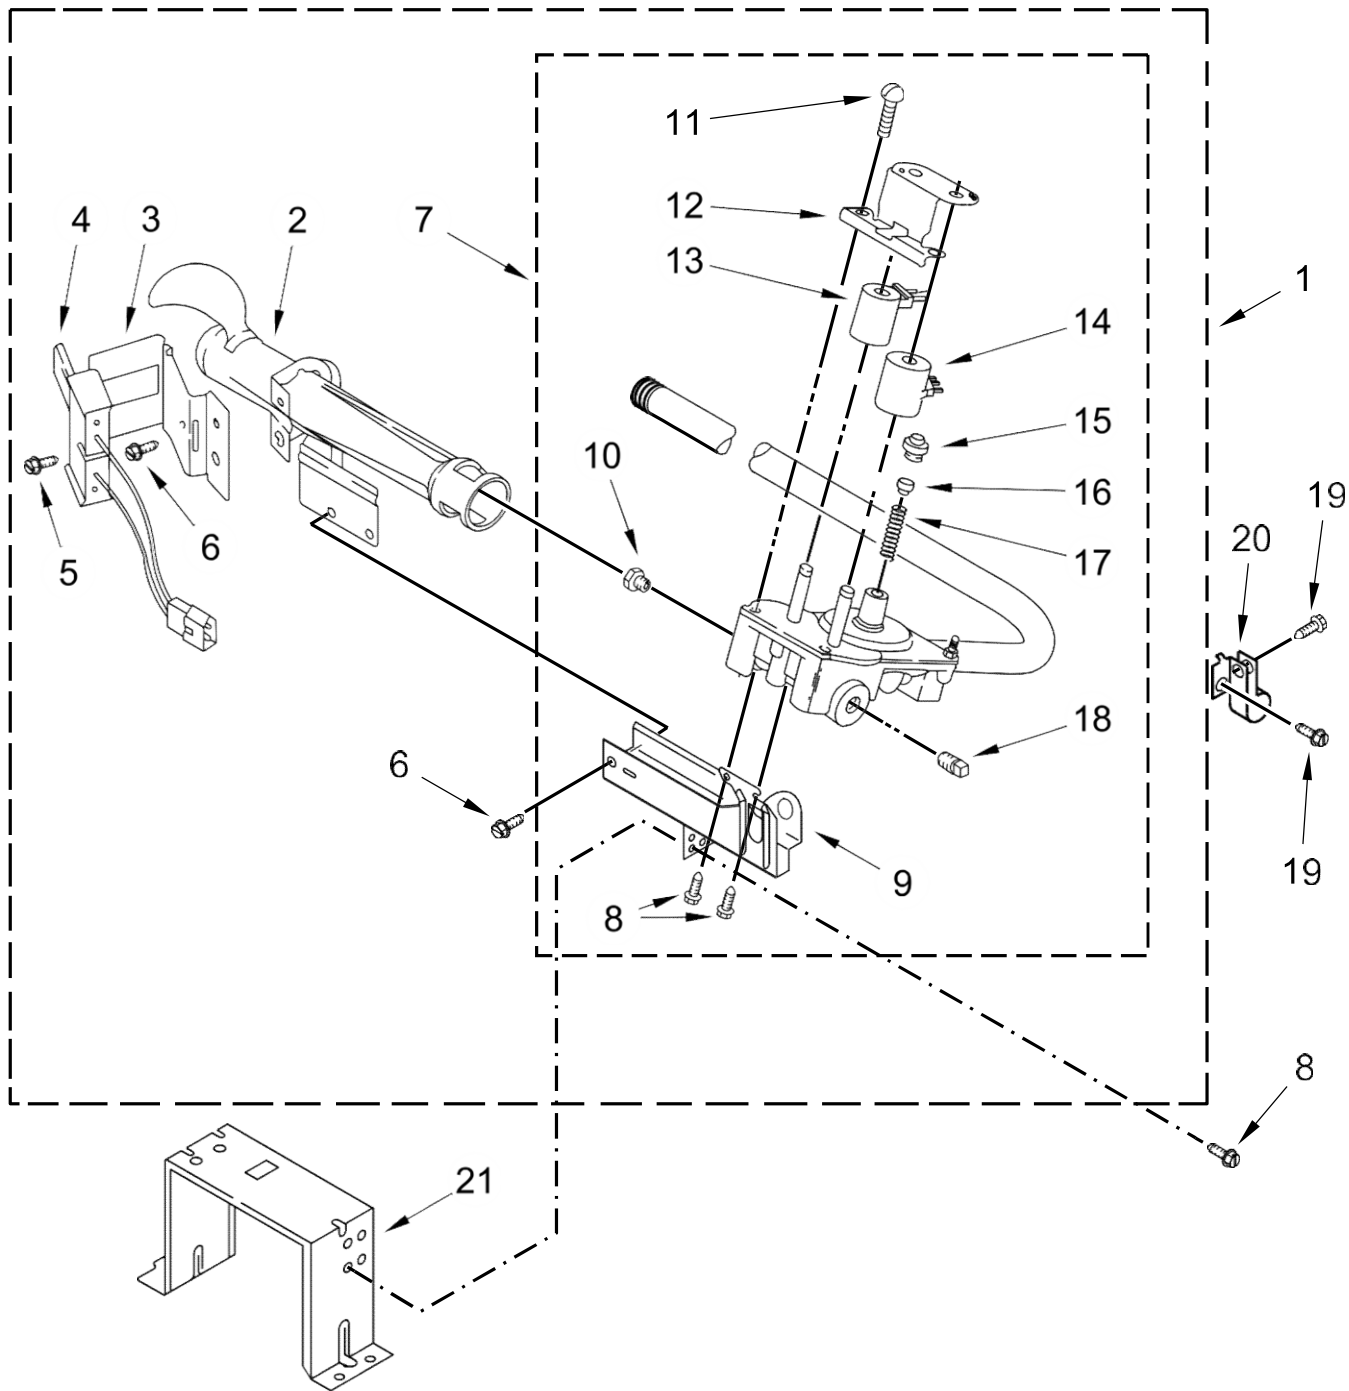

<u>Illus.</u> <u>No.</u>	<u>Part No.</u>	<u>Description</u>	<u>Illus.</u> <u>No.</u>	<u>Part No.</u>	<u>Description</u>	<u>Illus.</u> <u>No.</u>	<u>Part No.</u>	<u>Description</u>
1	8576353	Burner Assembly 60 Hz. (Type 1)(White Rodgers)	10		Orifice, Burner	16	694423	Screw, Regulator Adjustment
				15418	Type 1 (Natural)			
				15422	Type 4 (Propane)	17	694422	Spring, Regulator
2	688617	Tube, Burner		234867	Type 4 (Propane)	18	239822	Plug, Pipe
3	694298	Bracket, Ignitor	11	694421	Screw, Coil	19	3390647	Screw
4	686590	Ignitor	12	694538	Bracket, Coil	20	3387561	Clamp, Pipe
5	W10366705	Screw	13	694540	Coil, 60 Hz. (2 Terminal) (Main)	21	3389889	Bracket, Support
6	343641	Screw						FOLLOWING PARTS NOT ILLUSTRATED
7	W10118312	Valve, Gas 60 Hz. (Complete)	14	694539	Coil, 60 Hz (Split) (3 Terminal) (Pilot Position)			
8	3387057	Screw					8576846	Conversion Kit (Type 1 to Type 4 LPG)
9	3389871	Base, Burner	15	694424	Leak, Limiter