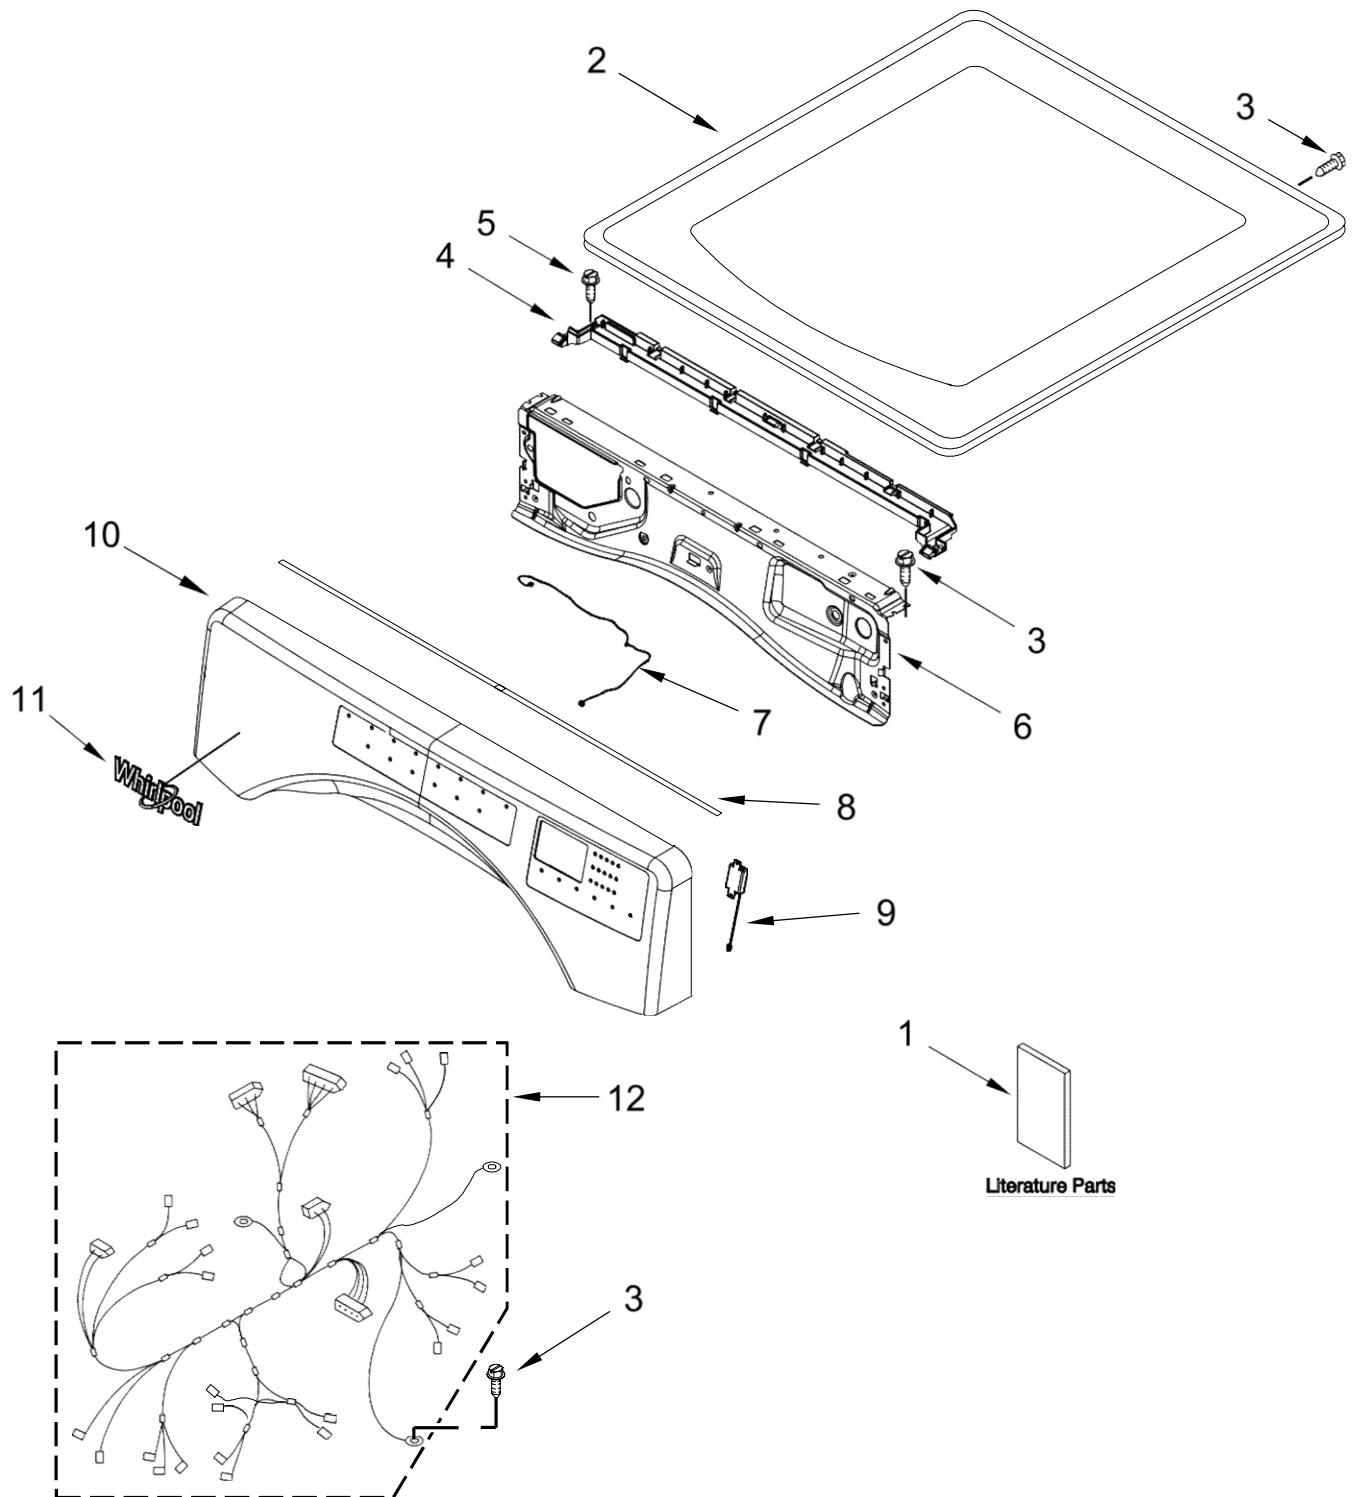

GAS DRYER

MODELS:

7MWGD6605MW0 (White) (Blanco)
7MWGD6605MC0 (Chrome Shadow)

SECADORA 7MWGD6605MW0

SECADORA 7MWGD6605MW0

<u>Illus. No.</u>	<u>Part No.</u>	<u>Description</u>
1		Literature Parts
	W11361424	Owners Manual
	W11459719	Tech Sheet
	W11457204	Wiring Diagram
	W11550663	Quick Start Guide
2		Top
	W10208383	White
	W10460919	Chrome Shadow

<u>Illus. No.</u>	<u>Part No.</u>	<u>Description</u>
3	693995	Screw
4	W11255768	Channel, Water
5	12990702	Screw
6	W10208198	Bracket, Console
7	W11160620	Harness, User Interface
8	W11231800	Seal
9	W10568405	Assembly, Speaker

SECADORA 7MWGD6605MW0

<u>Illus. No.</u>	<u>Part No.</u>	<u>Description</u>
1	W10293765	Assembly, Air Duct
2	3390647	Screw
3	W10001120	Nut, Hex (Left Hand Thread)
4	3387459	Washer
5	W10359272	Shaft, Drum Roller - Left Hand Thread
6	W10512946	Washer, Tri Ring
7	W10314171	Roller, Support
8	W10359271	Shaft, Drum Roller - Right Hand Thread
9	W10673493	Bulkhead, Front
10	W10665050	Cap, Plug
11	W11257251	Shield, Blower
12	W10211950	Seal, Housing Outlet
13	W10211896	Assembly, Lint Duct
14	W10414388	Clip, Lint Duct
15	W11254843	Assembly, Collar (Includes Seal)