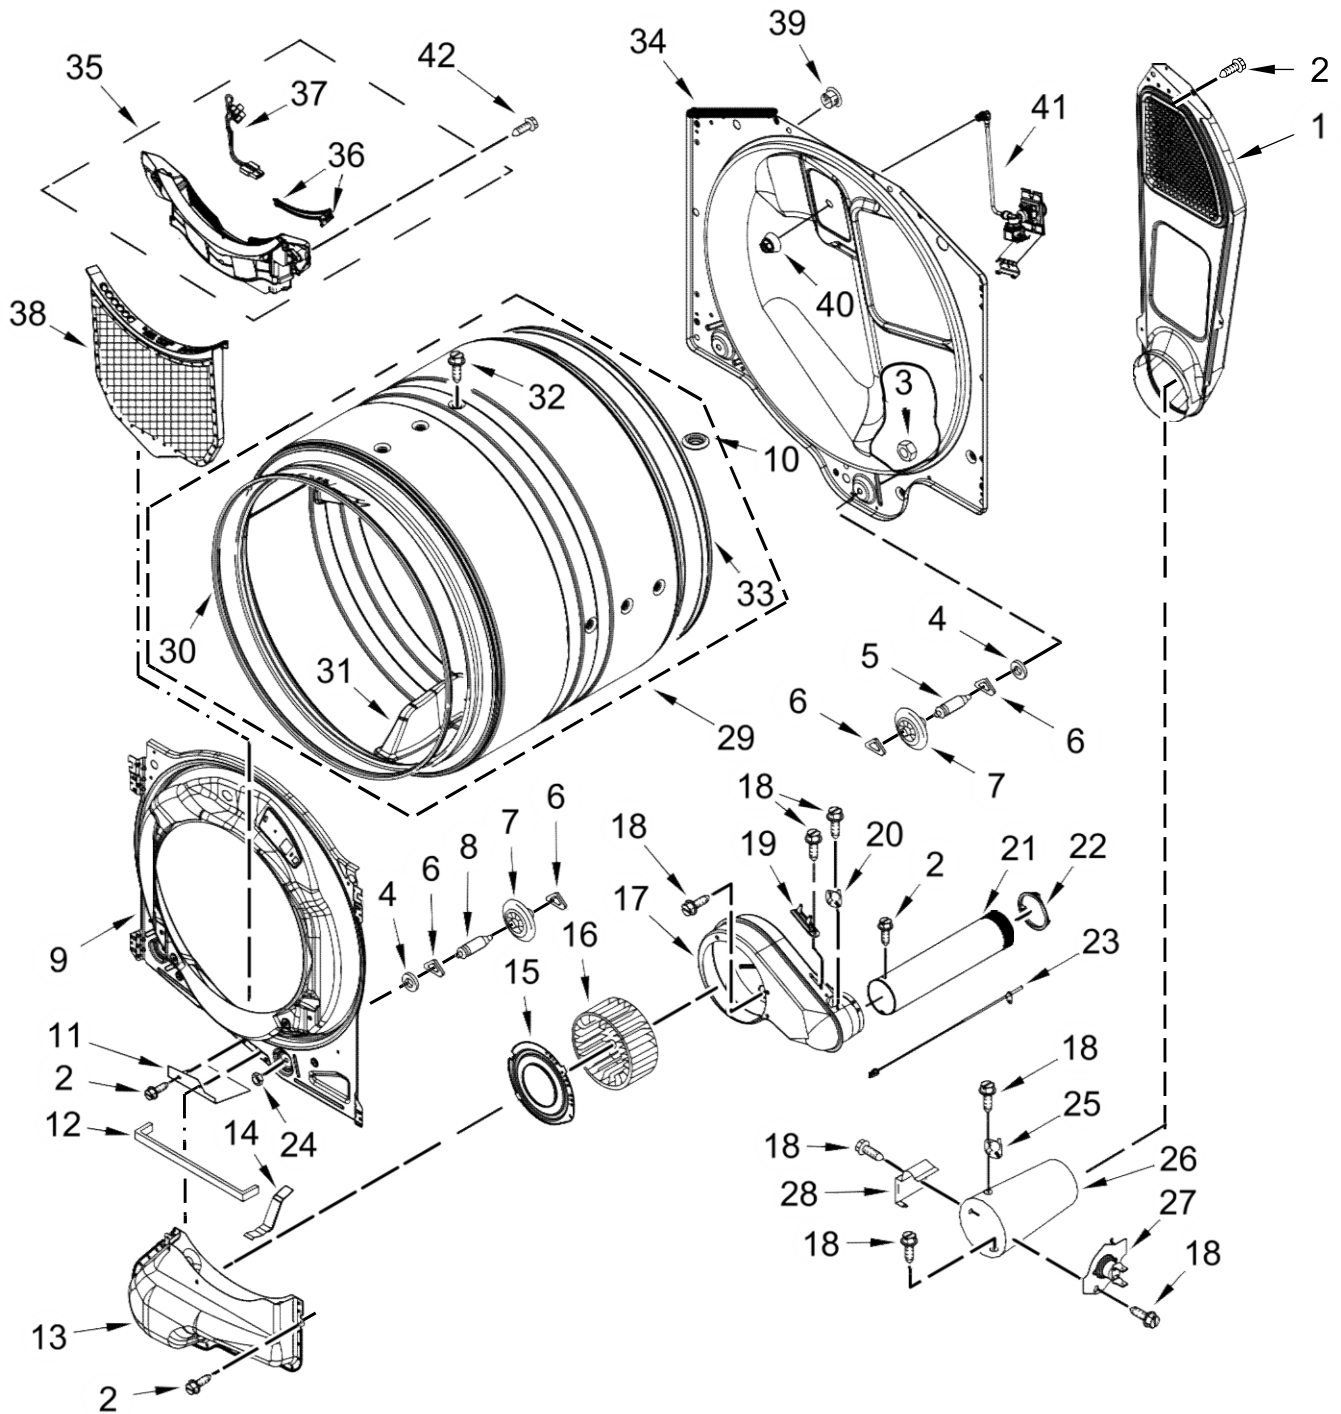

<u>Illus. No.</u>	<u>Part No.</u>	<u>Description</u>
3	693995	Screw
4	W11255768	Channel, Water
5	12990702	Screw
6	W10208198	Bracket, Console
7	W11160620	Harness, User Interface
8	W11231800	Seal
9	W10568405	Assembly, Speaker

SECADORA 7MWGD6605MW0

<u>Illus. No.</u>	<u>Part No.</u>	<u>Description</u>
1	W10293765	Assembly, Air Duct
2	3390647	Screw
3	W10001120	Nut, Hex (Left Hand Thread)
4	3387459	Washer
5	W10359272	Shaft, Drum Roller - Left Hand Thread
6	W10512946	Washer, Tri Ring
7	W10314171	Roller, Support
8	W10359271	Shaft, Drum Roller - Right Hand Thread
9	W10673493	Bulkhead, Front
10	W10665050	Cap, Plug
11	W11257251	Shield, Blower
12	W10211950	Seal, Housing Outlet
13	W10211896	Assembly, Lint Duct
14	W10414388	Clip, Lint Duct
15	W11254843	Assembly, Collar (Includes Seal)