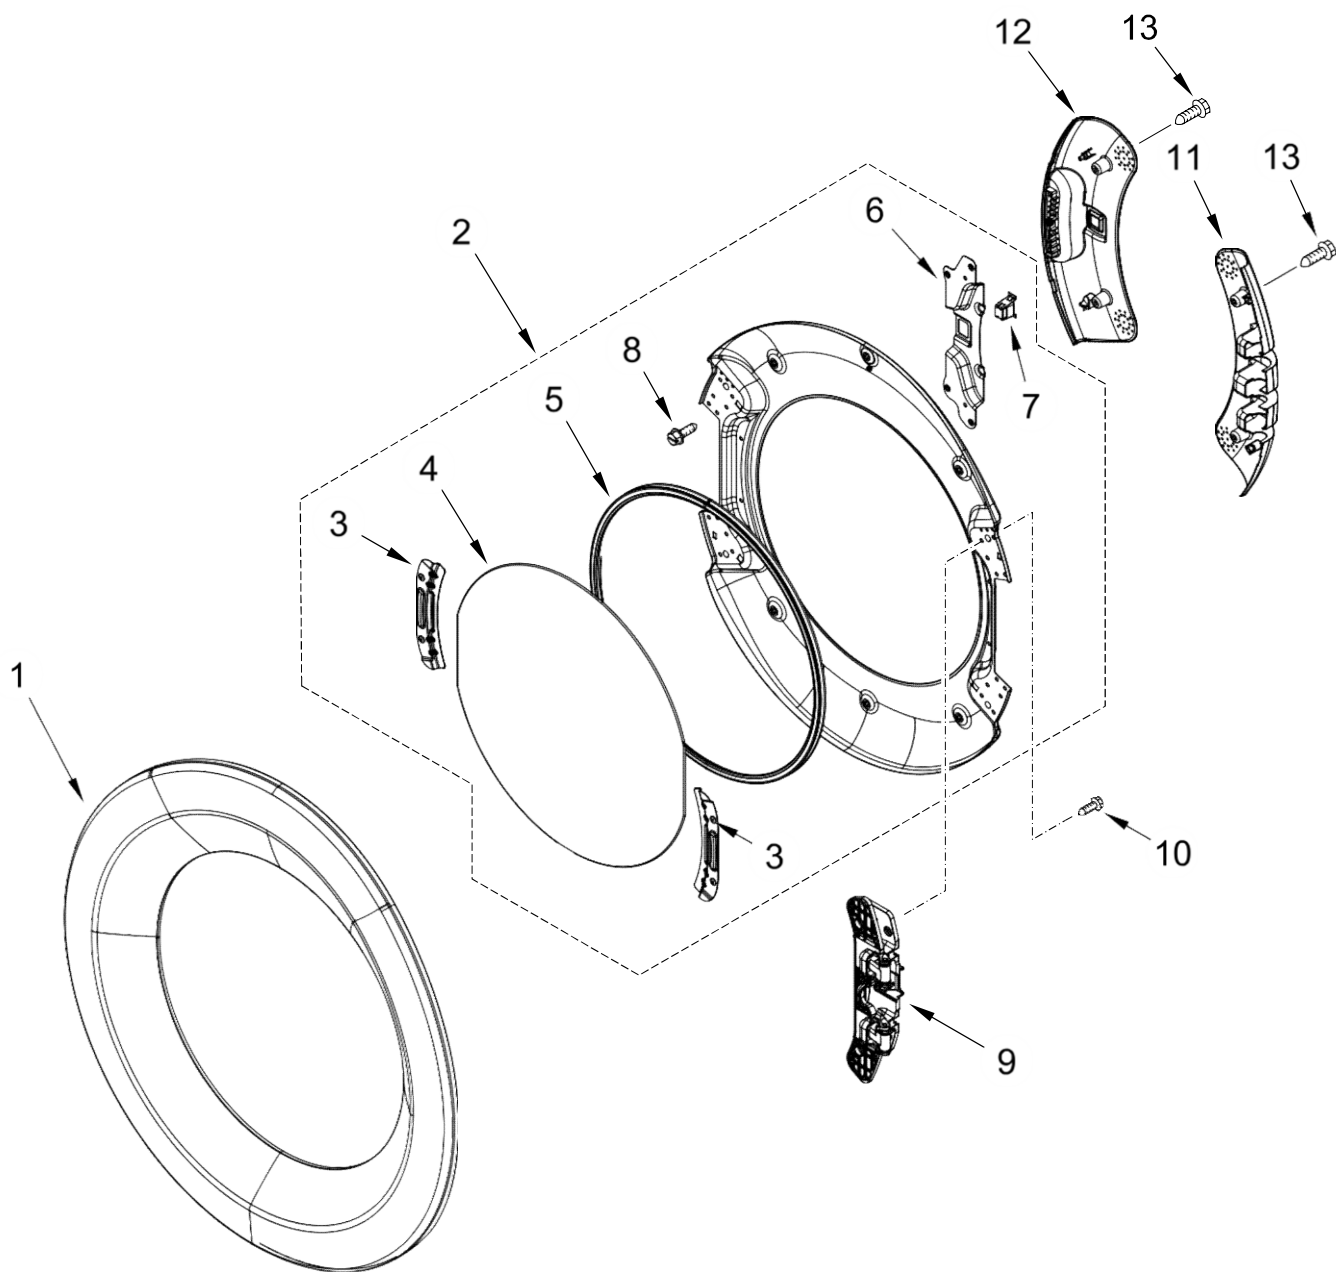

SECADORA 7MWGD6605MW0