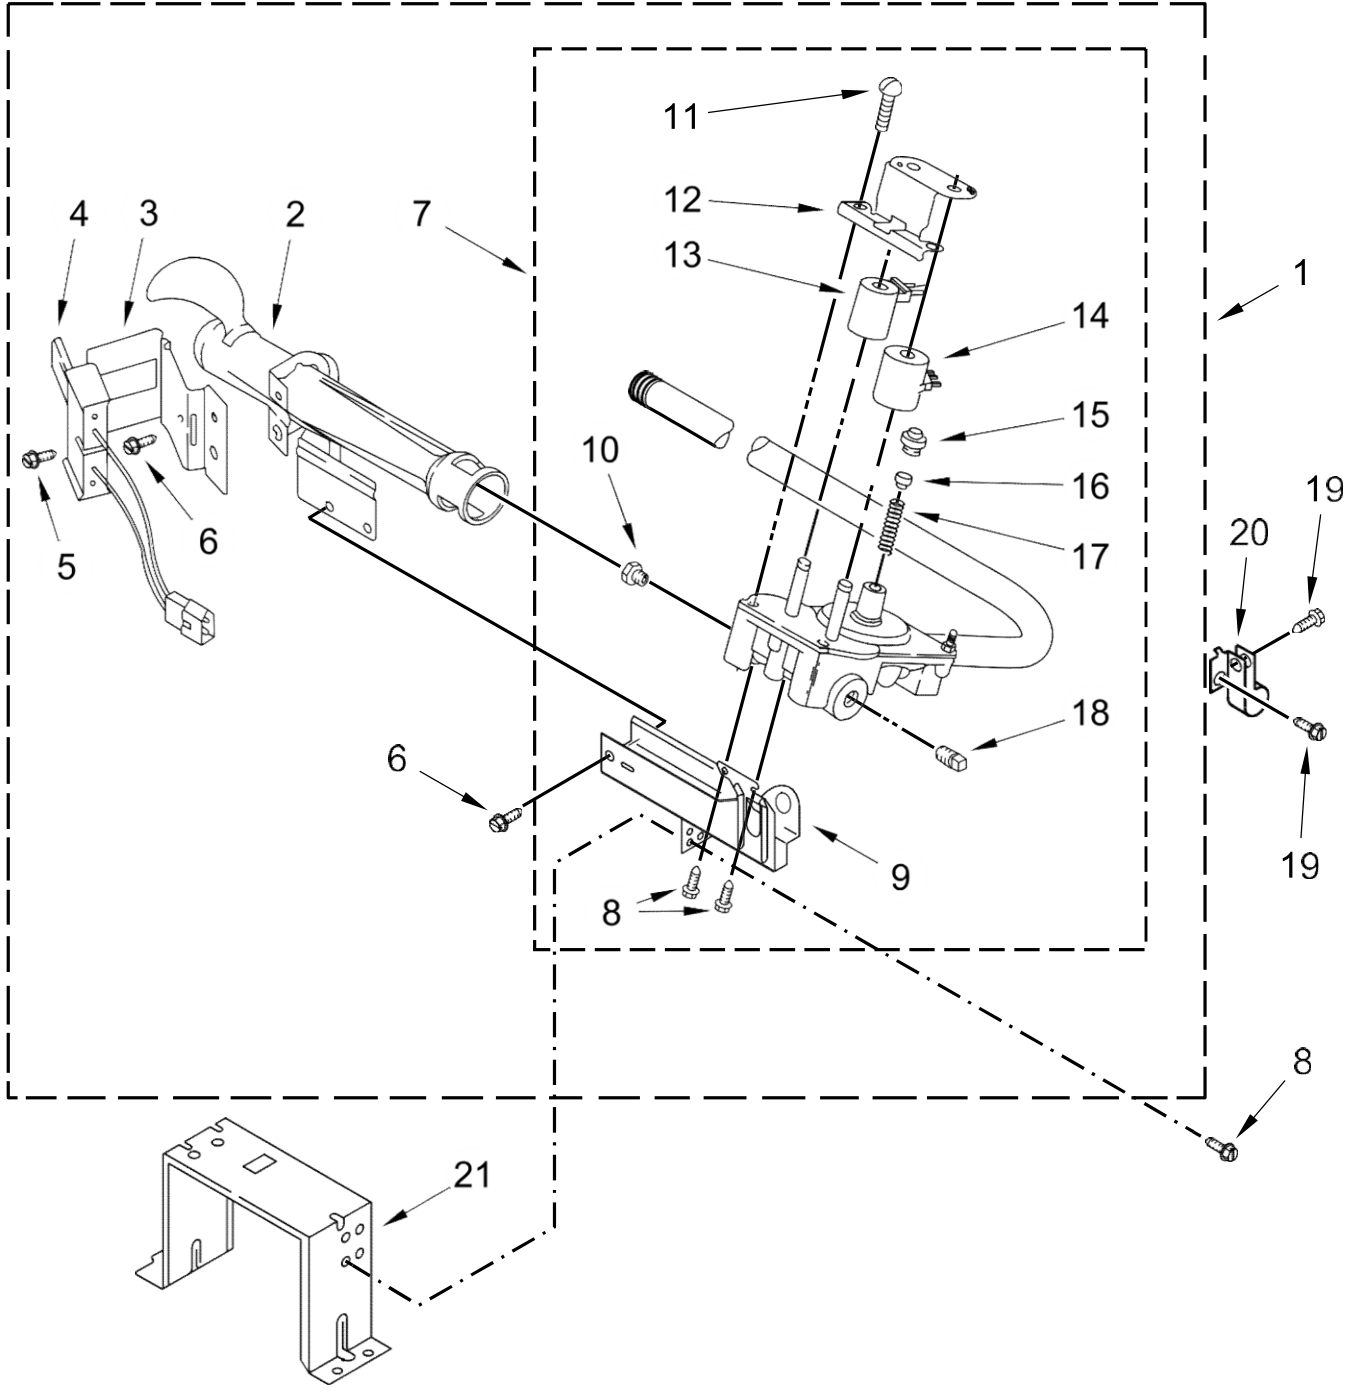

<u>Illus.</u> <u>No.</u>	<u>Part No.</u>	<u>Description</u>	<u>Illus.</u> <u>No.</u>	<u>Part No.</u>	<u>Description</u>	<u>Illus.</u> <u>No.</u>	<u>Part No.</u>	<u>Description</u>
1	8576353	Burner Assembly 60 Hz. (Type 1)(White Rodgers)	10		Orifice, Burner Type 1 (Natural)	16	694423	Screw, Regulator Adjustment
				15418	Type 1 (Natural)			
				15422	Type 4 (Propane)	17	694422	Spring, Regulator
2	688617	Tube, Burner		234867	Type 4 (Propane)	18	239822	Plug, Pipe
3	694298	Bracket, Ignitor	11	694421	Screw, Coil	19	3390647	Screw
4	686590	Ignitor	12	694538	Bracket, Coil	20	3387561	Clamp, Pipe
5	W10366705	Screw	13	694540	Coil, 60 Hz. (2 Terminal) (Main)	21	3389889	Bracket, Support
6	343641	Screw						FOLLOWING PARTS NOT ILLUSTRATED
7	W10118312	Valve, Gas 60 Hz. (Complete)	14	694539	Coil, 60 Hz (Split) (3 Terminal) (Pilot Position)			
8	3387057	Screw					8576846	Conversion Kit (Type 1 to Type 4 LPG)
9	3389871	Base, Burner	15	694424	Leak, Limiter