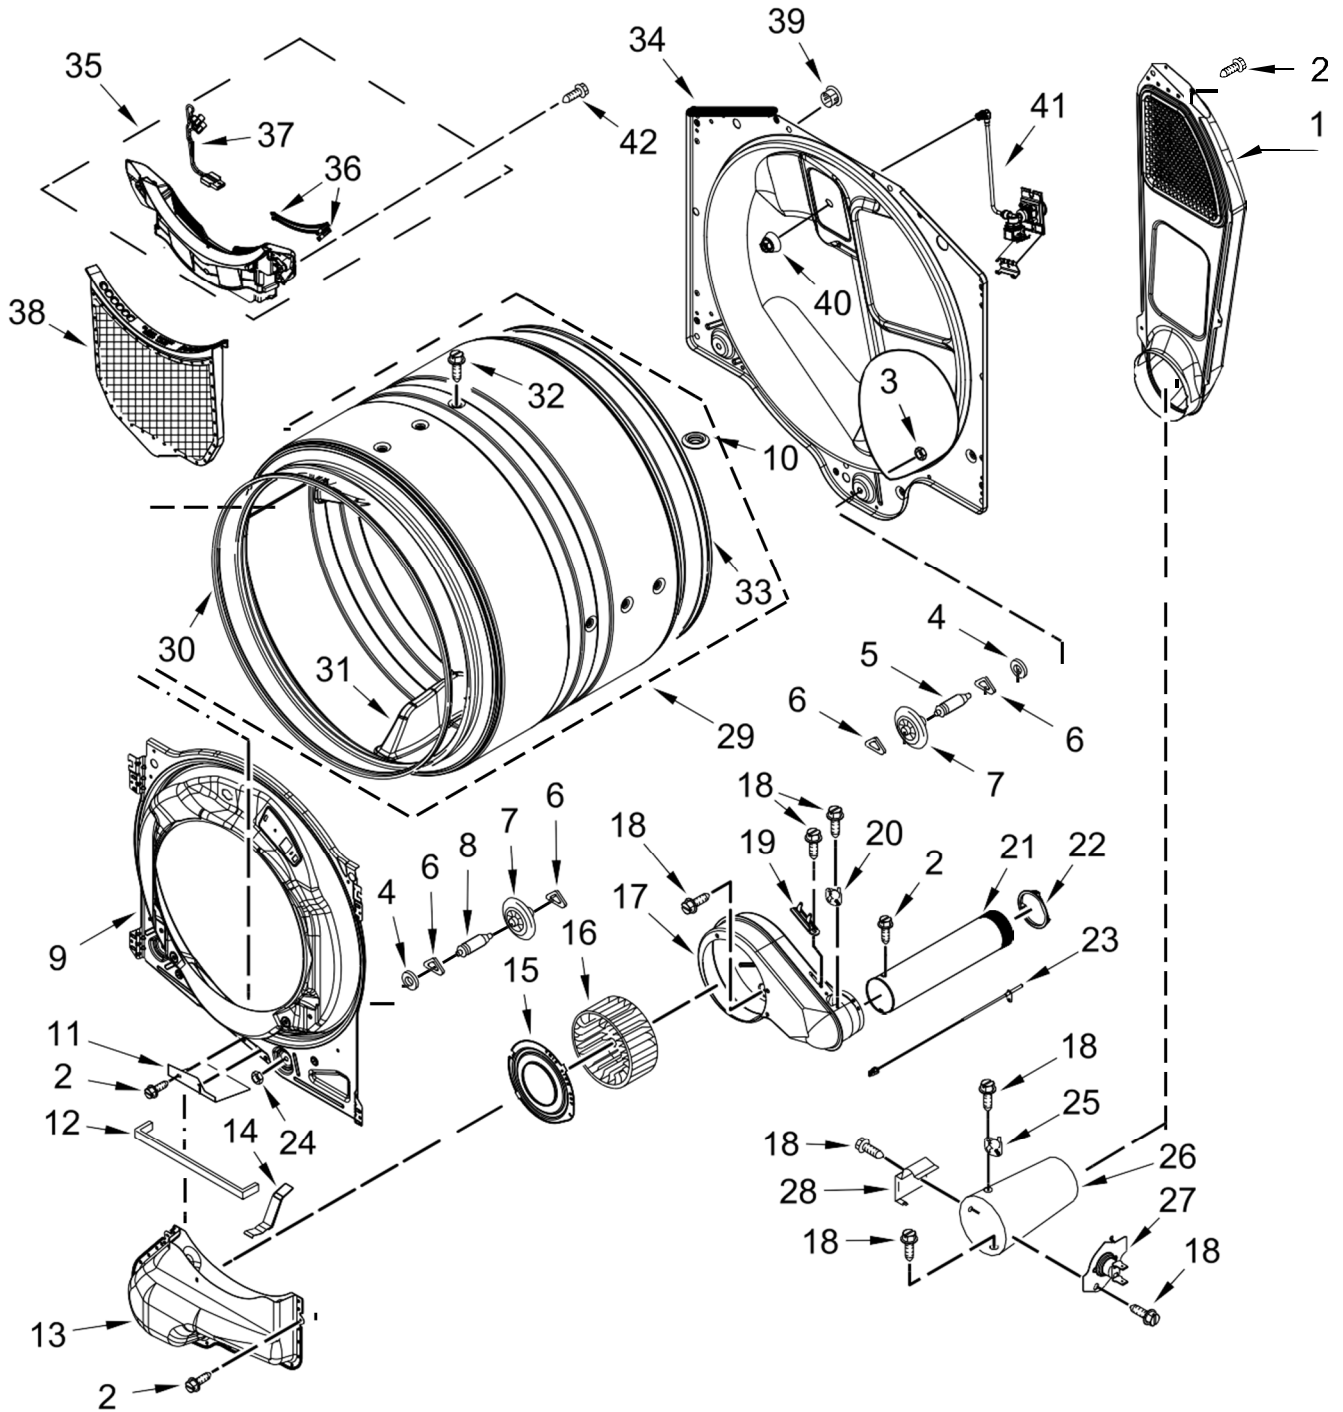

SECADORA 7MWGD6620HW2