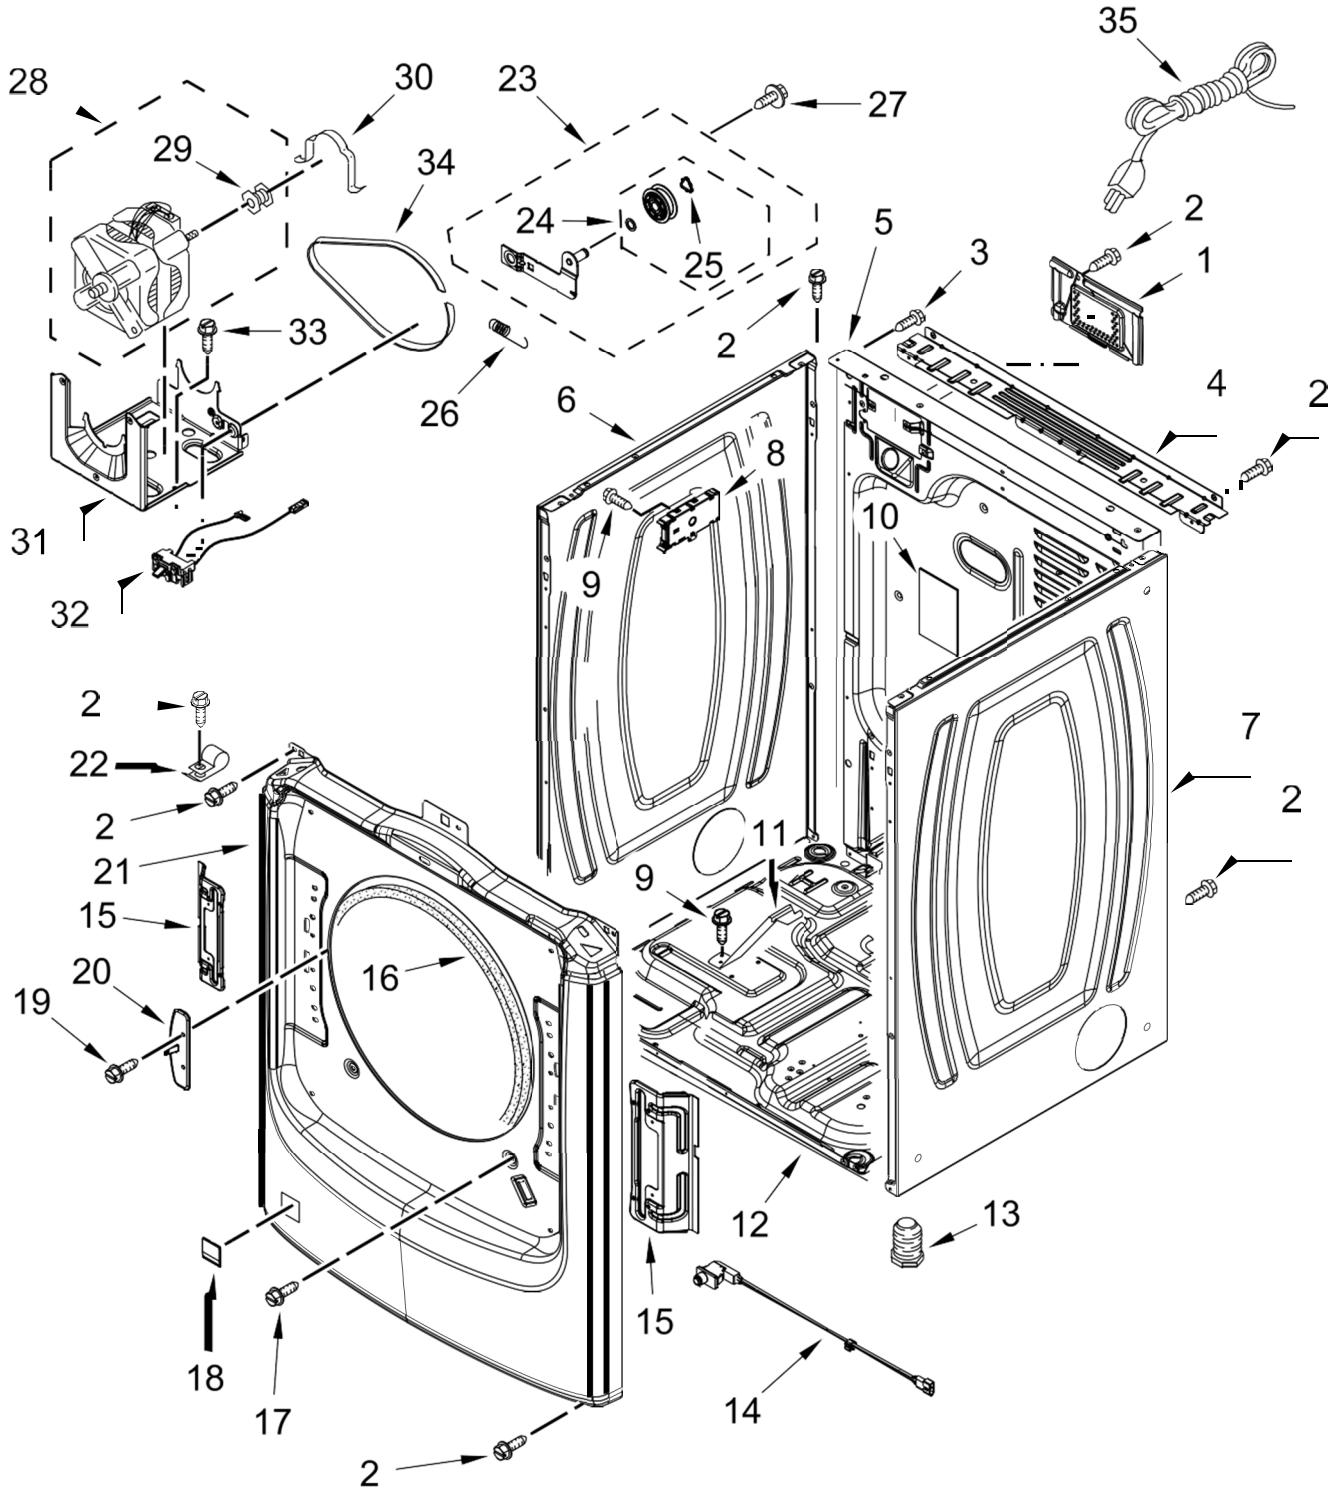

<u>Illus. No.</u>	<u>Part No.</u>	<u>Description</u>
3	693995	Screw
4	W11255768	Channel, Water
5	12990702	Screw
6	W10208198	Bracket, Console
7	W11160620	Harness, User Interface
8	W11231800	Seal
9	W10568405	Assembly, Speaker

SECADORA 7MWGD6620HW2

SECADORA 7MWGD6620HW2

<u>Illus. No.</u>	<u>Part No.</u>	<u>Description</u>
1	8317339	Cover, Terminal Block
2	3390647	Screw
3	W10773242	Screw
4	W10208382	Bracket, Rear
5	W10487430	Panel, Rear
6		Panel, Side (Left)
	W11177568	White
7		Panel, Side (Right)
	W11177569	White
0	W11461192	Appliance Control Unit (ACU)
9	693995	Screw
10	W10504381	Pad, Foam
11	8529757	Bracket, Burner
12	8565046	Base, Cabinet
13	3392100	Foot, Dryer
	279810	Foot, Optional
		(Extended Length Package Of 2) (Not Included)