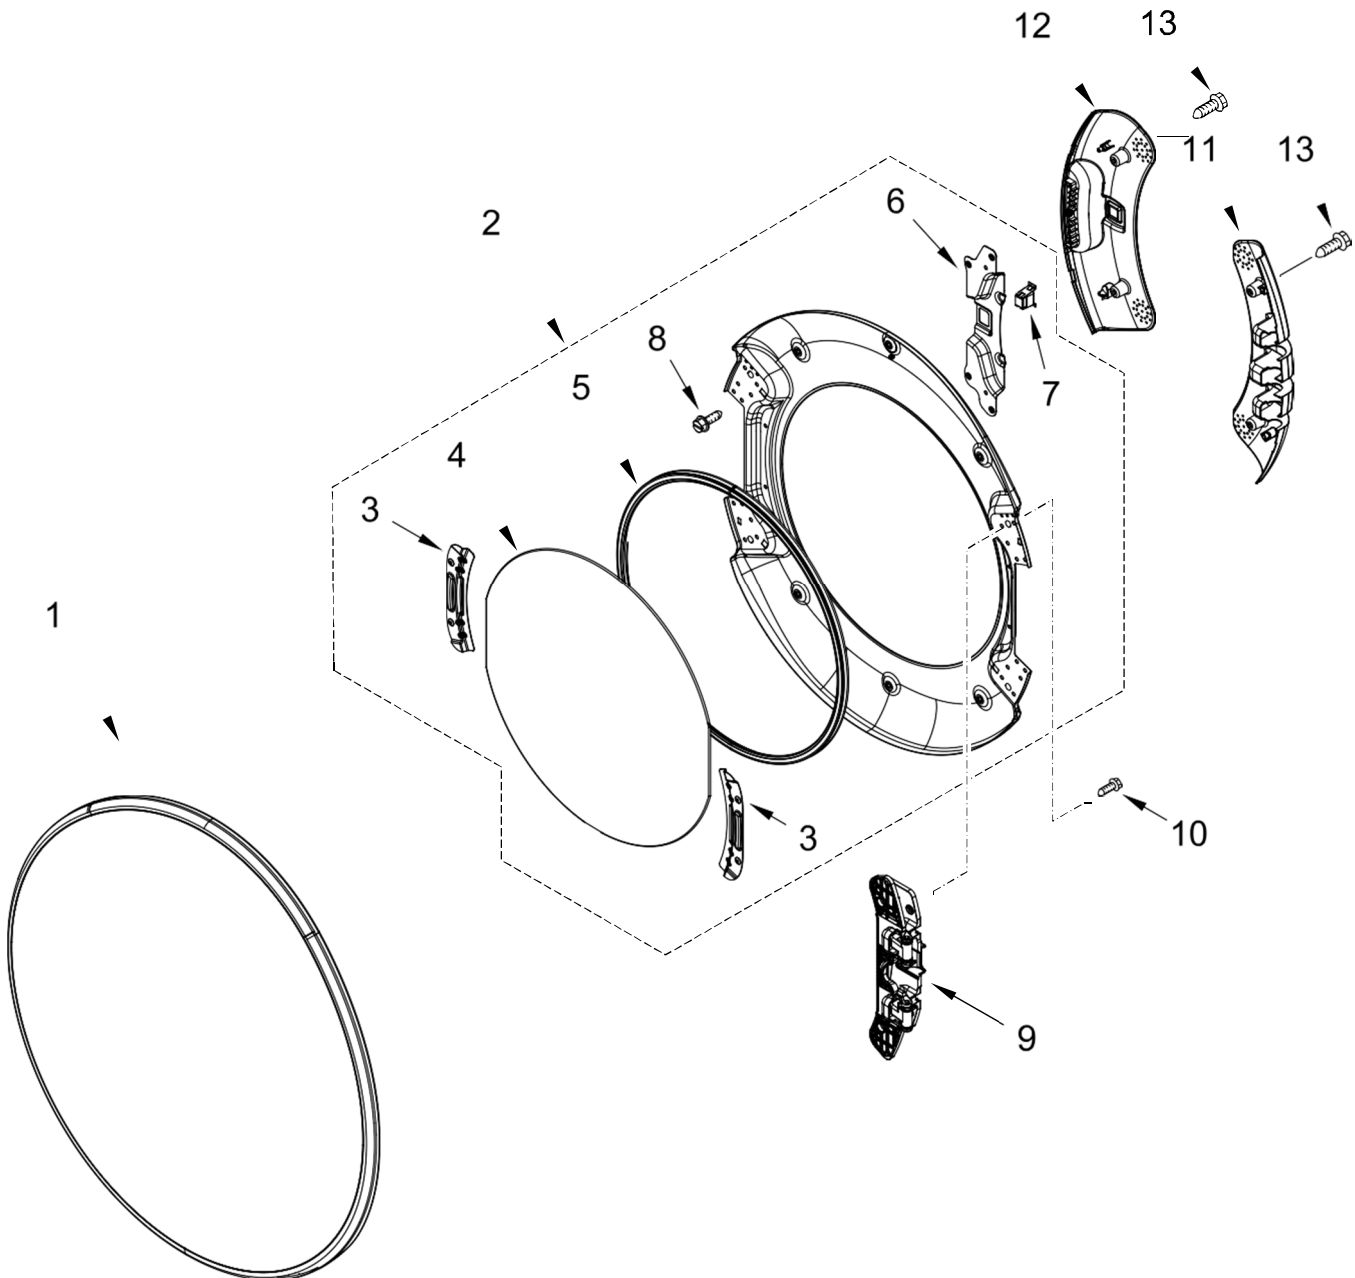

SECADORA 7MWGD6620HW2