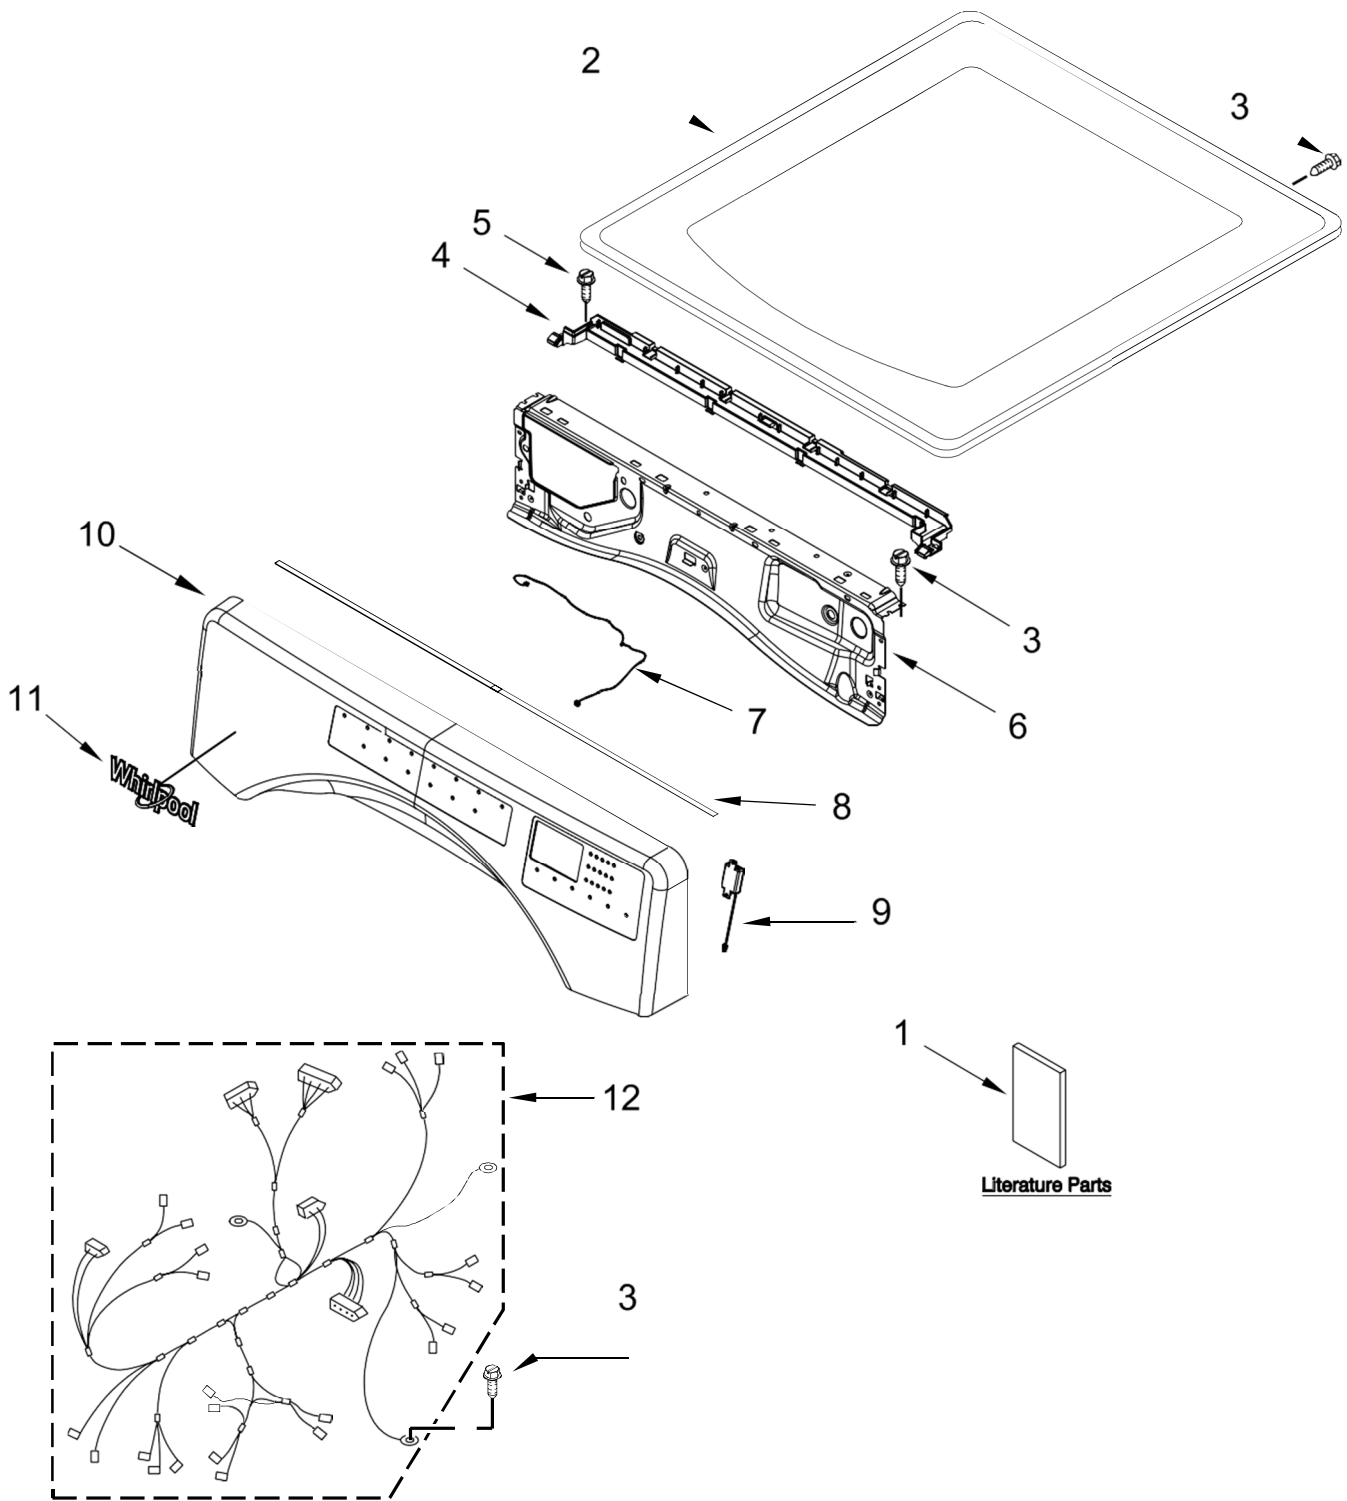

SECADORA 7MWGD6620HW2

SECADORA 7MWGD6620HW2

<u>Illus. No.</u>	<u>Part No.</u>	<u>Description</u>
1		Literature Parts
	W11295171	Use and Care Guide
	W11295169	Installation Instructions
0	W11459719	Tech Sheet
	W11241395	Wiring Diagram
	W11295167	Quick Start Guide
2		Top
	W10208383	White

<u>Illus. No.</u>	<u>Part No.</u>	<u>Description</u>
3	693995	Screw
4	W11255768	Channel, Water
5	12990702	Screw
6	W10208198	Bracket, Console
7	W11160620	Harness, User Interface
8	W11231800	Seal
9	W10568405	Assembly, Speaker

SECADORA 7MWGD6620HW2

SECADORA 7MWGD6620HW2

<u>Illus. No.</u>	<u>Part No.</u>	<u>Description</u>
1	8317339	Cover, Terminal Block
2	3390647	Screw
3	W10773242	Screw
4	W10208382	Bracket, Rear
5	W10487430	Panel, Rear
6		Panel, Side (Left)
	W11177568	White
7		Panel, Side (Right)
	W11177569	White
0	W11461192	Appliance Control Unit (ACU)
9	693995	Screw
10	W10504381	Pad, Foam
11	8529757	Bracket, Burner
12	8565046	Base, Cabinet
13	3392100	Foot, Dryer
	279810	Foot, Optional
		(Extended Length Package Of 2) (Not Included)