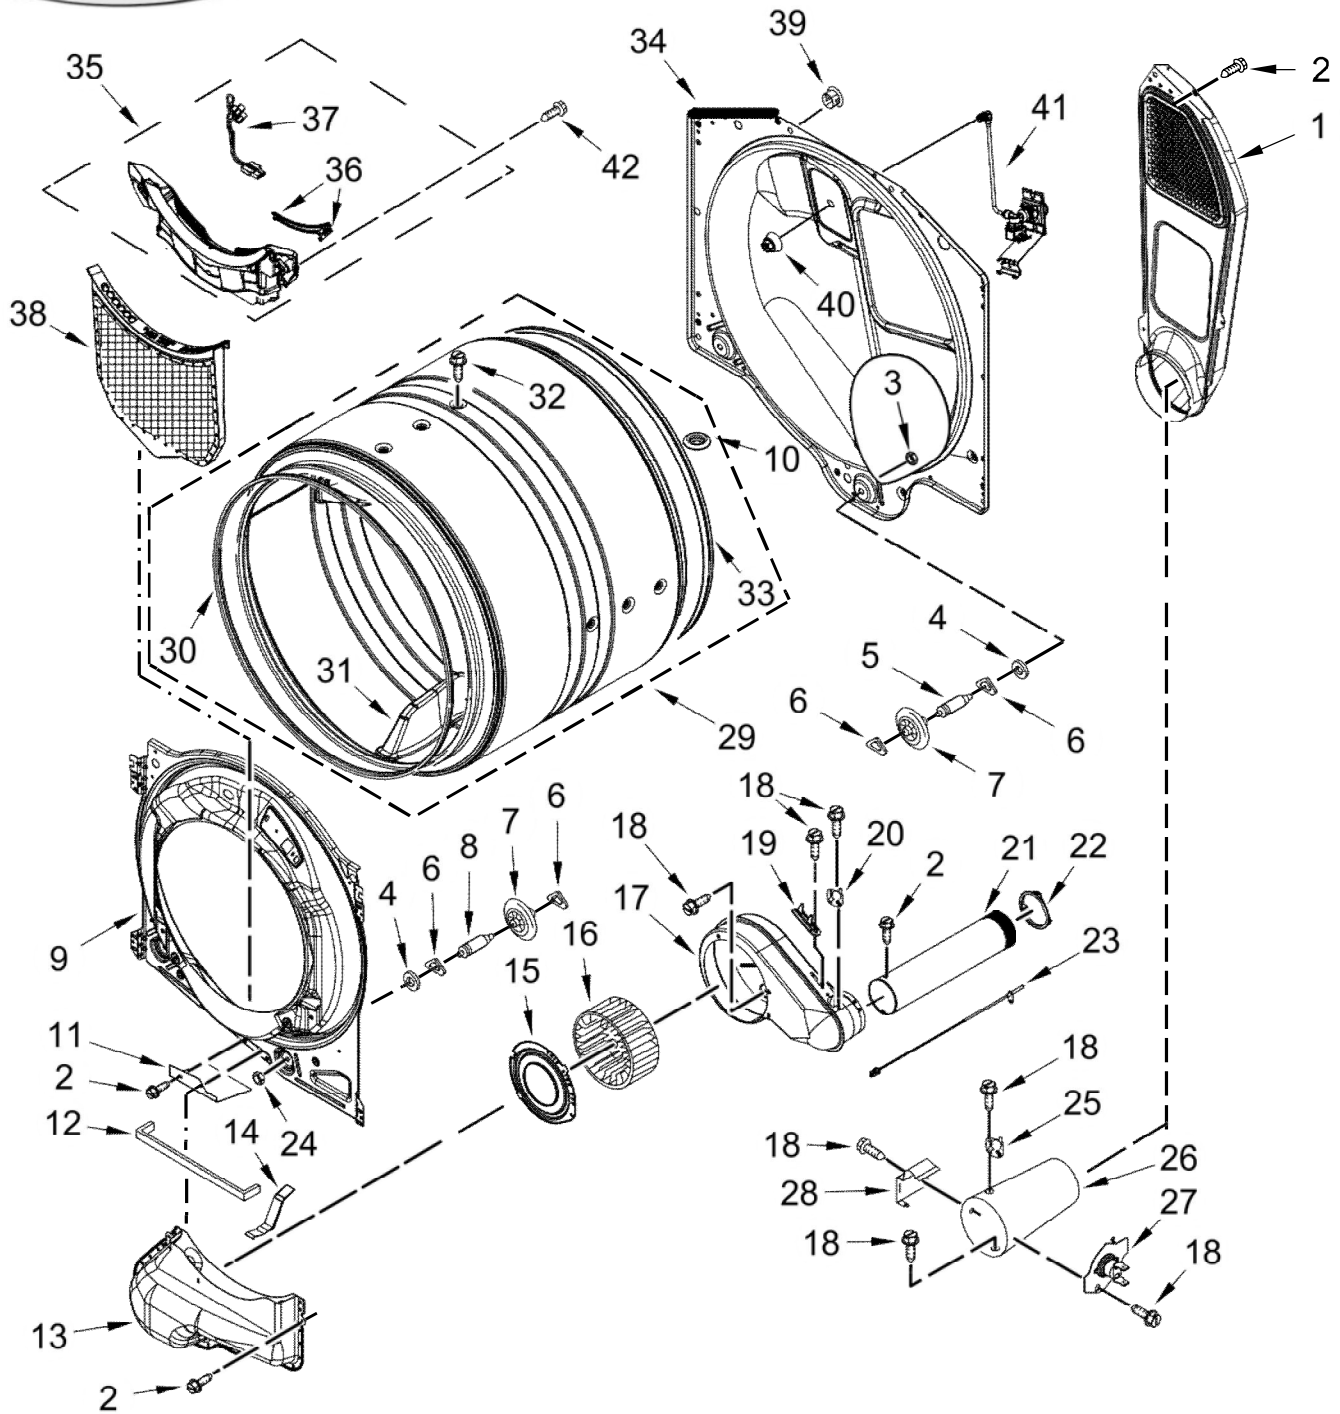

Distribuidor Autorizado

SurteRápido.com

Venta de Refacciones
Electrodomesticas

SECADORA 7MWGD6621HC2