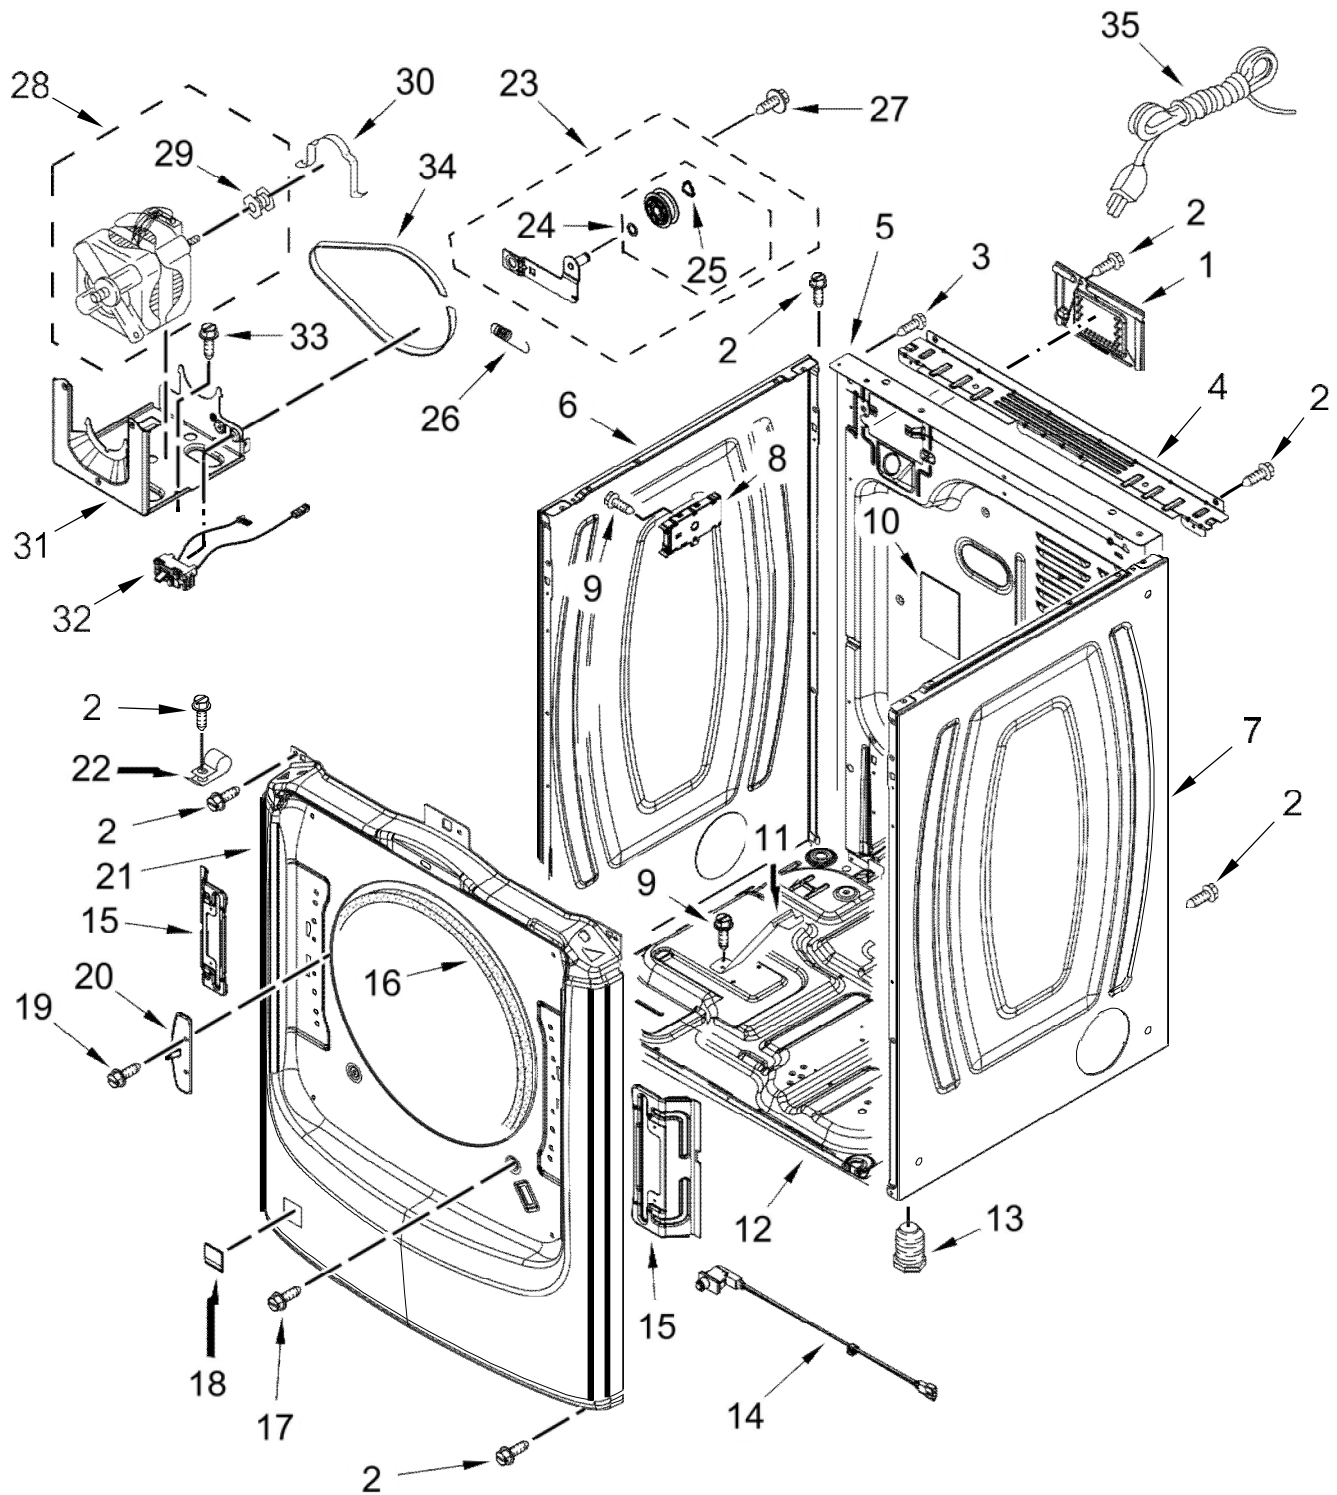

<u>Illus. No.</u>	<u>Part No.</u>	<u>Description</u>
3	693995	Screw
4	W11255768	Channel, Water
5	12990702	Screw
6	W10208198	Bracket, Console
7	W11160620	Harness, User Interface
8	W11231800	Seal
9	W10568405	Assembly, Speaker

SECADORA 7MWGD6621HC2

SECADORA 7MWGD6621HC2

<u>Illus. No.</u>	<u>Part No.</u>	<u>Description</u>
1	8317339	Cover, Terminal Block
2	3390647	Screw
3	W10773242	Screw
4	W10208382	Bracket, Rear
5	W10487430	Panel, Rear
6		Panel, Side (Left)
7	W11177570	Chrome Shadow Panel, Side (Right)
8	W11461224	W11177571 Chrome Shadow Panel, Side (Right) ACU - JANUS UL4, 6621, GAS
9	693995	Screw
10	W10504381	Pad, Foam
11	8529757	Bracket, Burner
12	8565046	Base, Cabinet
13	3392100	Foot, Dryer
	279810	Foot, Optional (Extended Length Package Of 2) (Not Included)