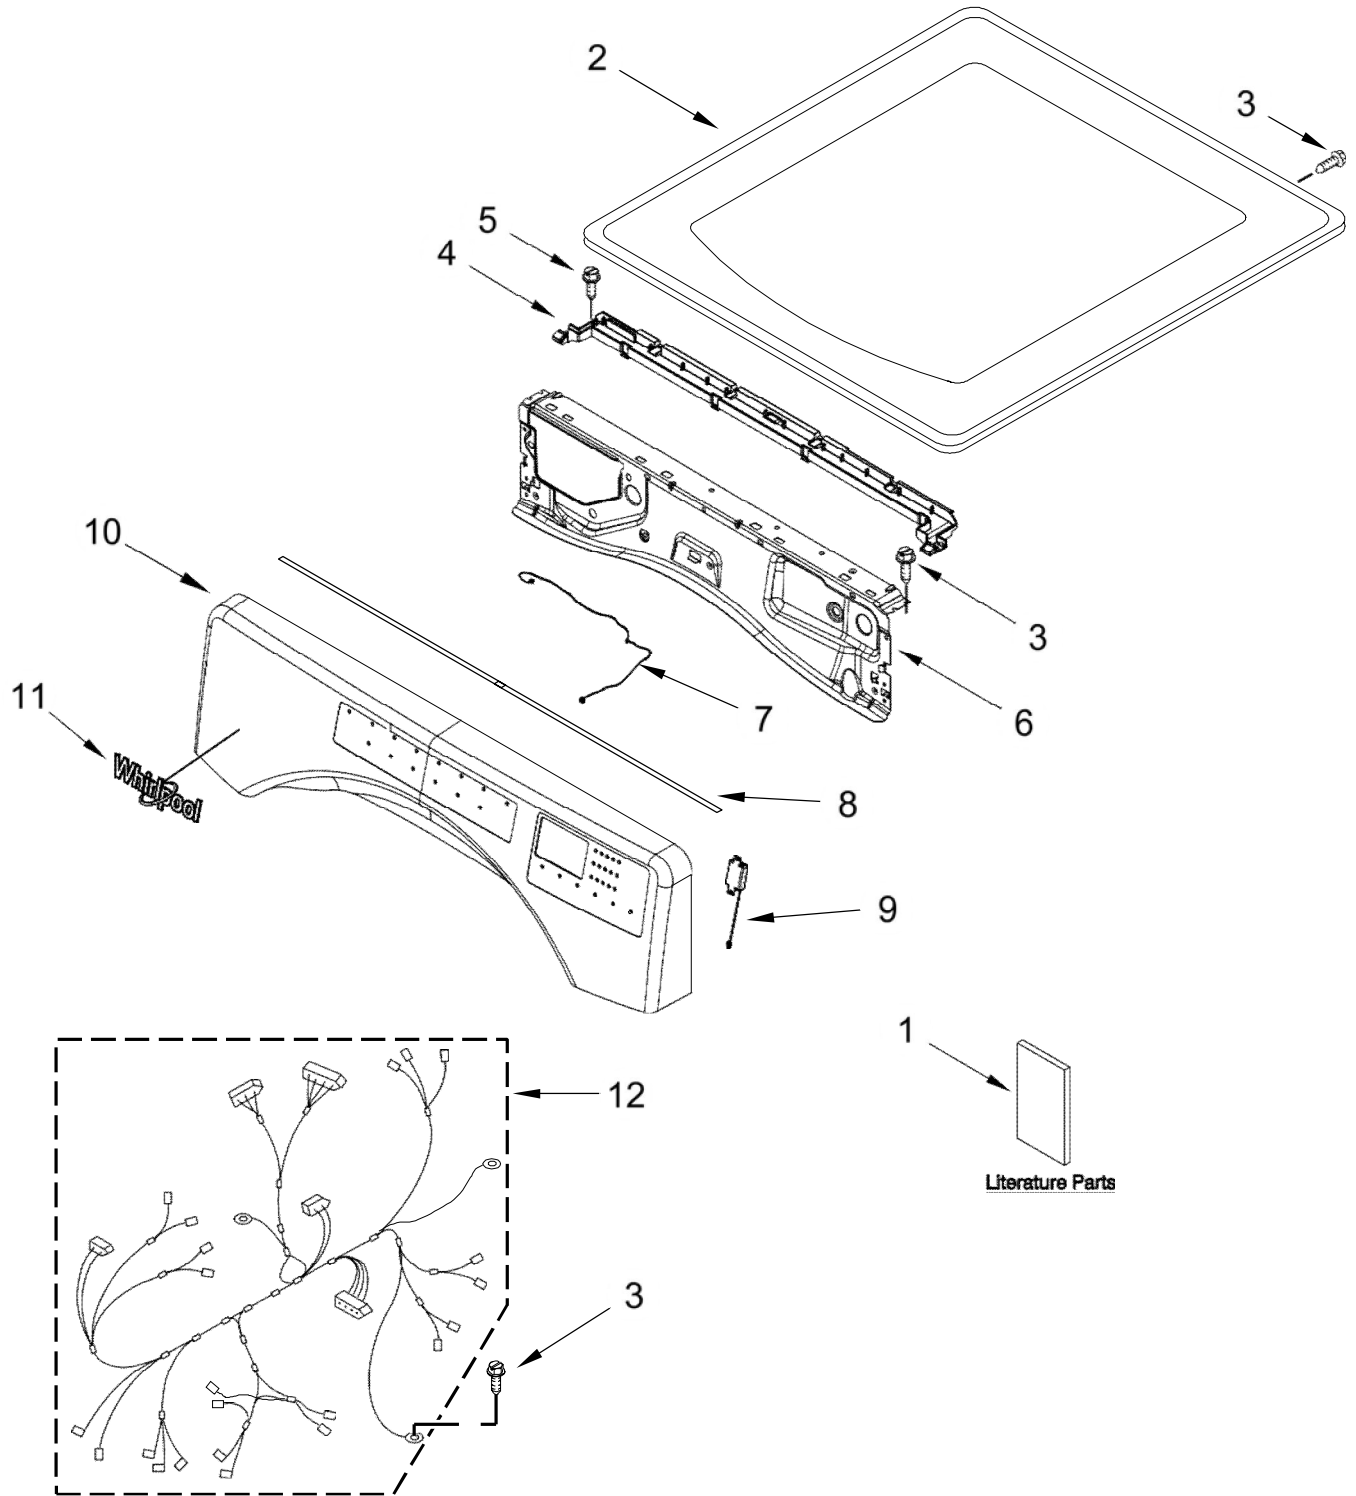

SECADORA 7MWGD6621HC2

SECADORA 7MWGD6621HC2

<u>Illus. No.</u>	<u>Part No.</u>	<u>Description</u>
1		Literature Parts
	W11295171	Use and Care Guide
	W11295169	Installation Instructions
	W11459719	Tech Sheet
	W11241395	Wiring Diagram
	W11295167	Quick Start Guide
2		Top
	W10460919	Chrome Shadow

<u>Illus. No.</u>	<u>Part No.</u>	<u>Description</u>
3	693995	Screw
4	W11255768	Channel, Water
5	12990702	Screw
6	W10208198	Bracket, Console
7	W11160620	Harness, User Interface
8	W11231800	Seal
9	W10568405	Assembly, Speaker