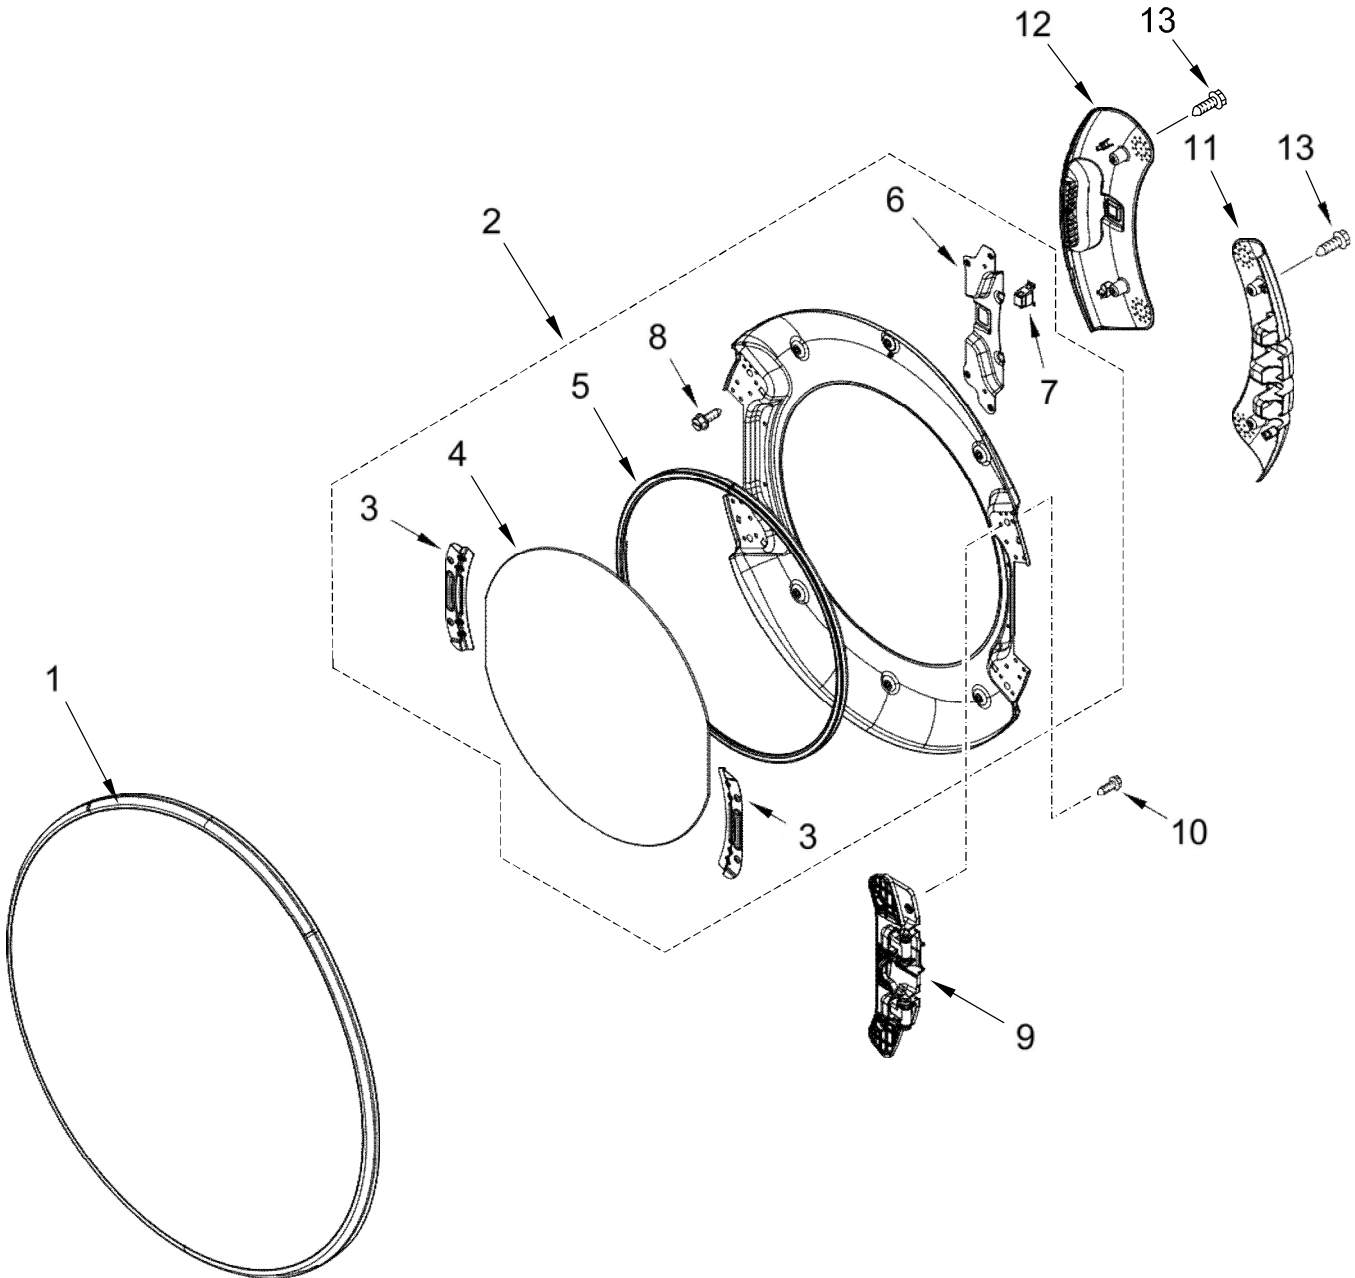

SECADORA 7MWGD6621HC2