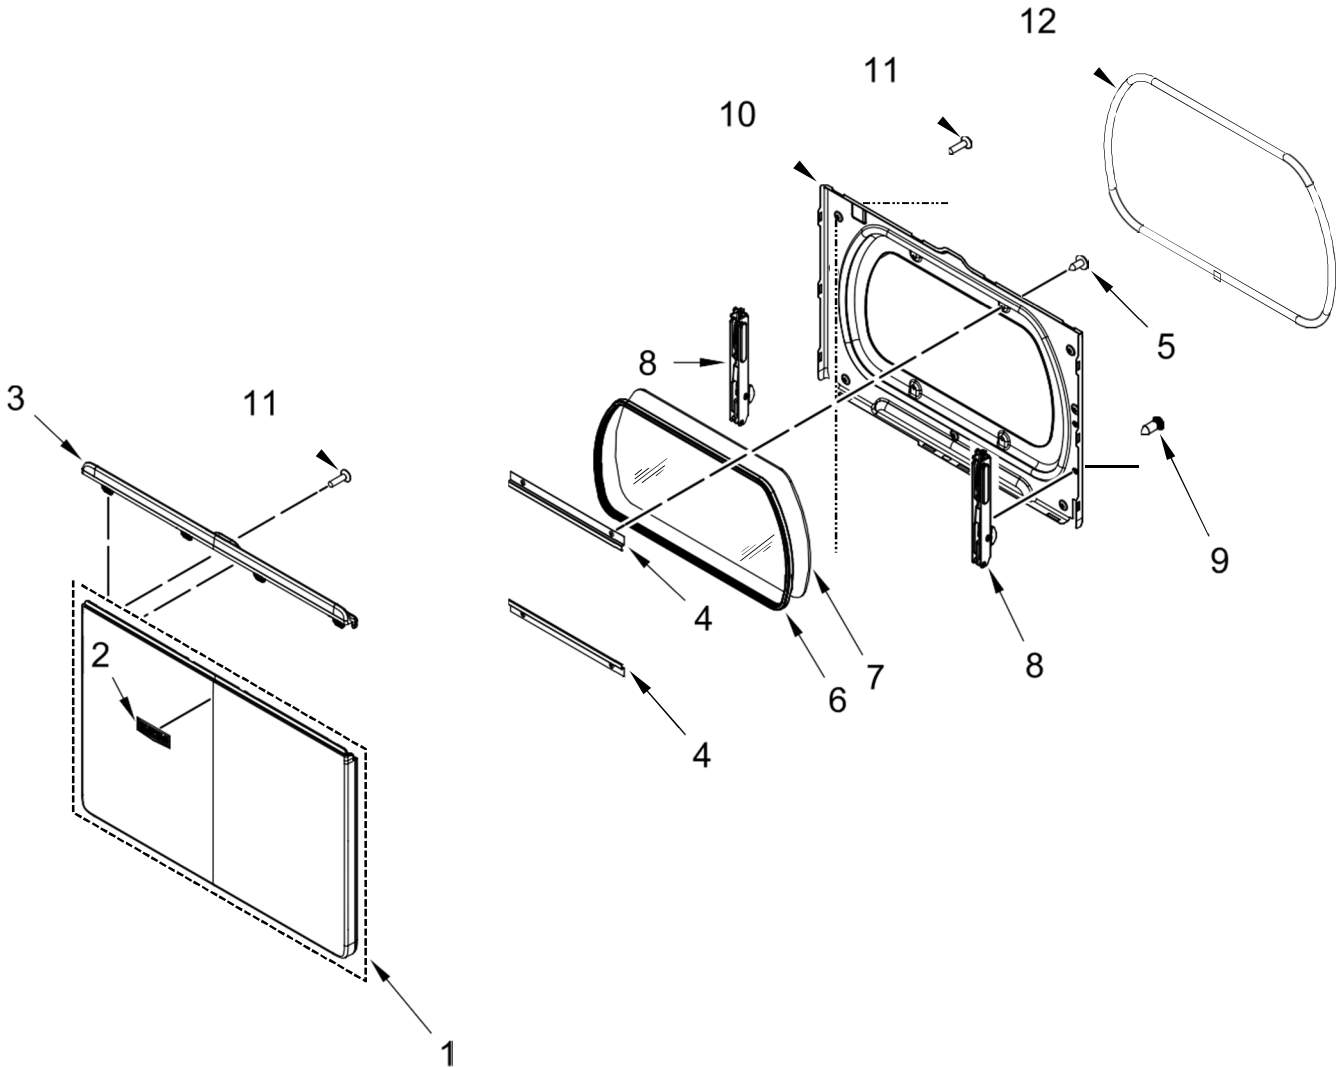

SECADORA 7MWGD7120LC