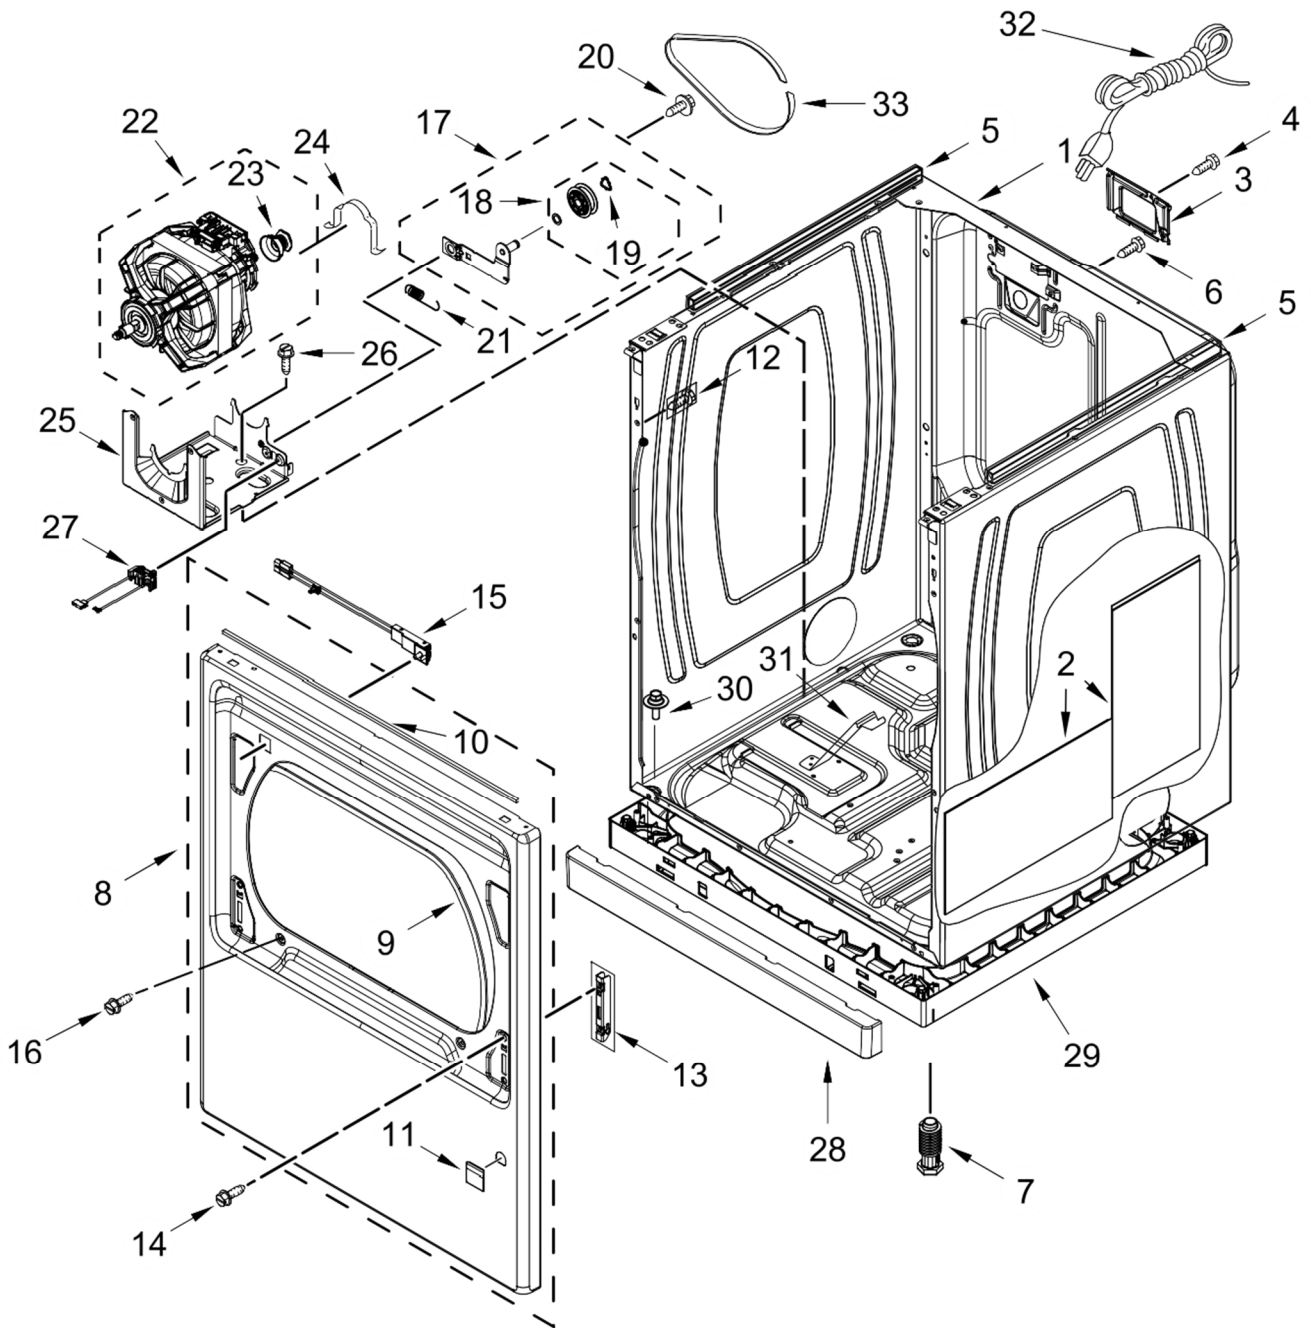

SECADORA 7MWGD7120LC