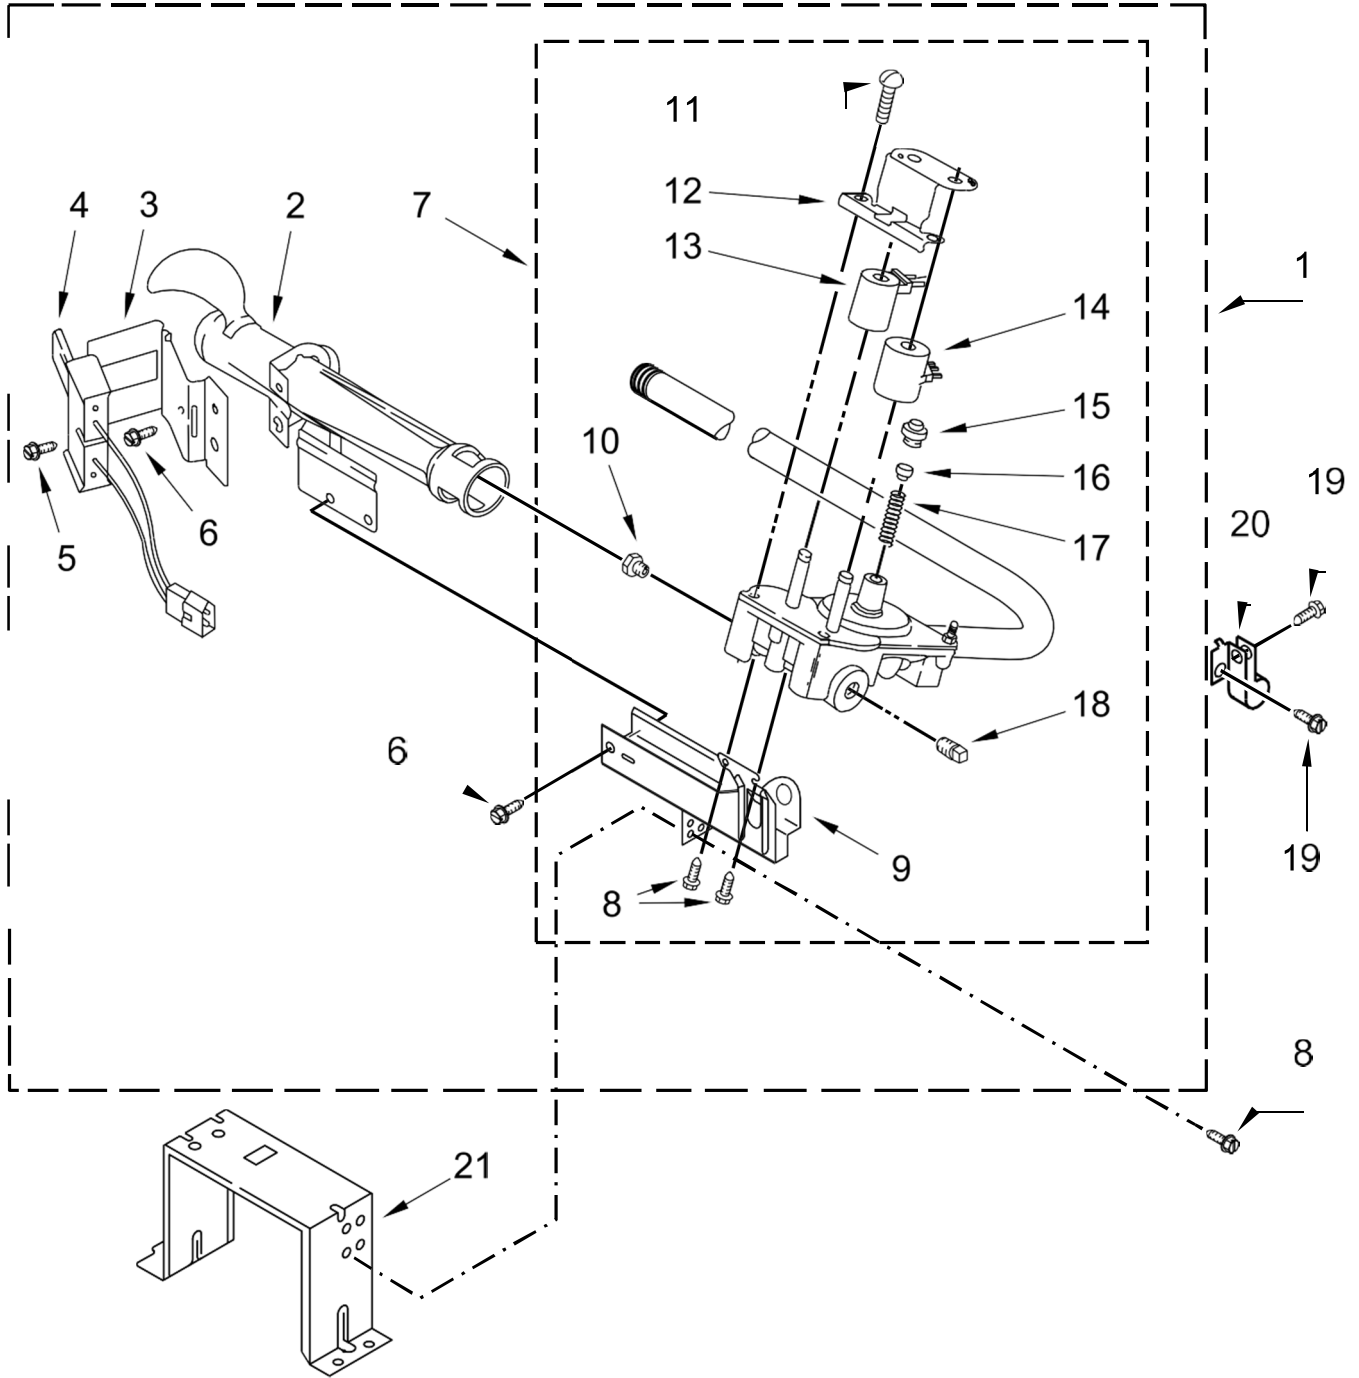

SECADORA 7MWGD7120LW

USE WITH TYPE 1 - NATURAL,
AND TYPE 4 - LIQUEFIED PROPANE AND BUTANE GASES