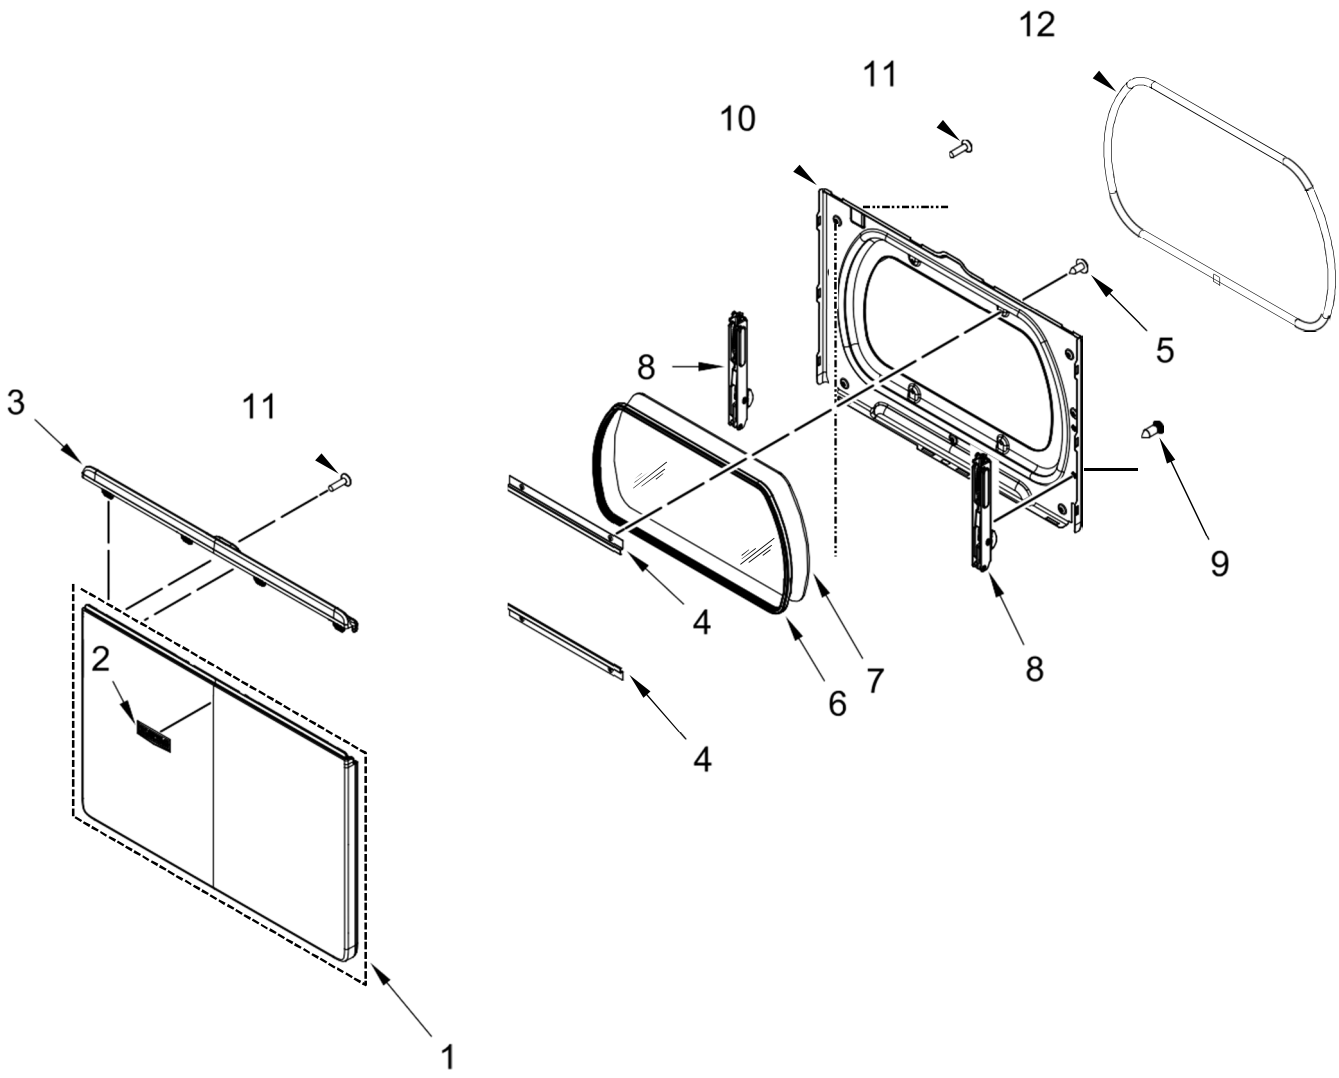

SECADORA 7MWGD7120LW