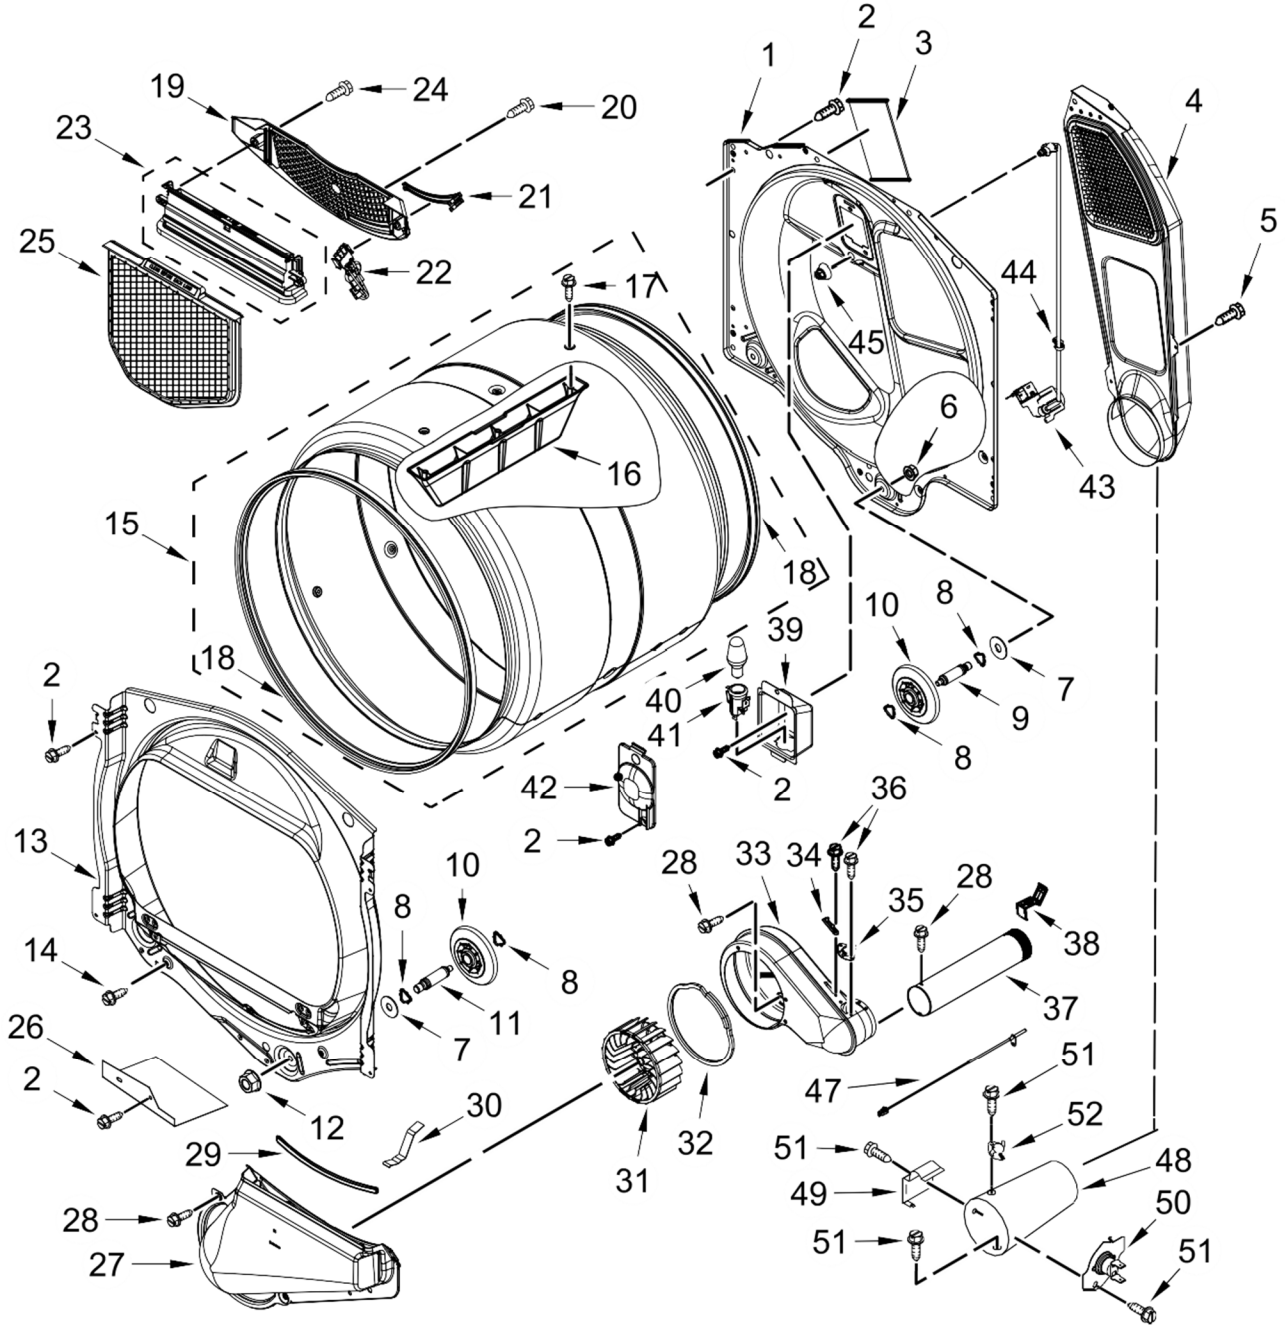

Illus. No. Part No. Description

- 12 W11426578 Control, Electronic
 (ACU)
- 13 W11164043 Harness, Main Wiring
- 14 359625 Screw

Distribuidor Autorizado

SurteRápido.com

Venta de Refacciones
Electrodomesticas

SECADORA 7MWGD7120LW

SECADORA 7MWGD7120LW

<u>Illus. No.</u>	<u>Part No.</u>	<u>Description</u>
1	W11162465	Bulkhead, Rear
2	3390647	Screw
3	W10504381	Pad, Foam
4	W10293765	Assembly, Air Duct
5	8533971	Screw
6	W10001120	Nut, Hex (Left Hand Thread)
7	3387459	Washer
8	W10512946	Washer, Tri Ring
9	W10359272	Shaft, Drum Roller - Left Hand Thread
10	W10314171	Roller, Support
11	W10359271	Shaft, Drum Roller - Right Hand Thread
12	3934666	Nut, Hex
13	W11162467	Bulkhead, Front
14	3357011	Screw
15	W10545923	Assembly, Drum
16	697693	Baffle, Drum
17	W10219342	Screw
18	W10521118	Seal, Drum
19	W10692558	Grill, Outlet
20	695240	Screw
21	3387223	Sensor, Electrode
22	W10298258	Harness, Sensor
23	W10685669	Assembly, Outlet Housing
24	3387230	Screw