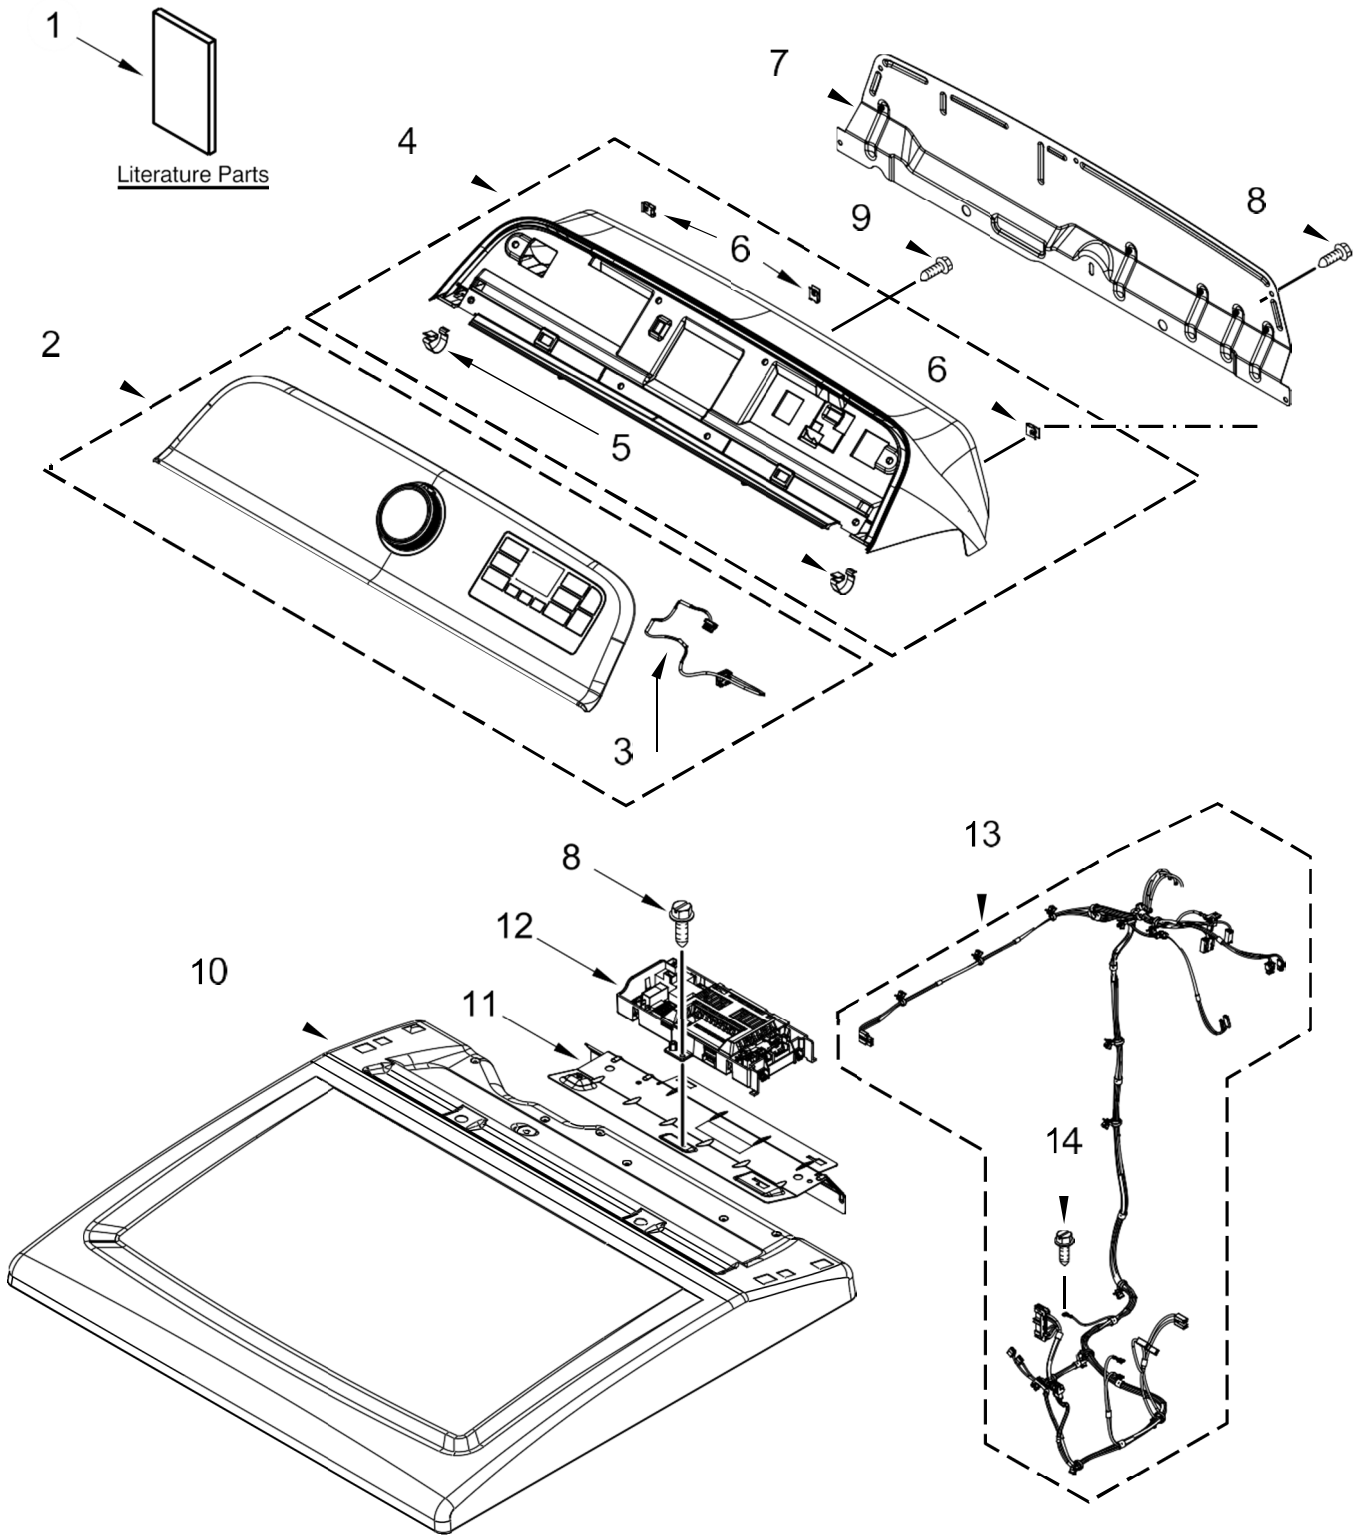

SECADORA 7MWGD7120LW