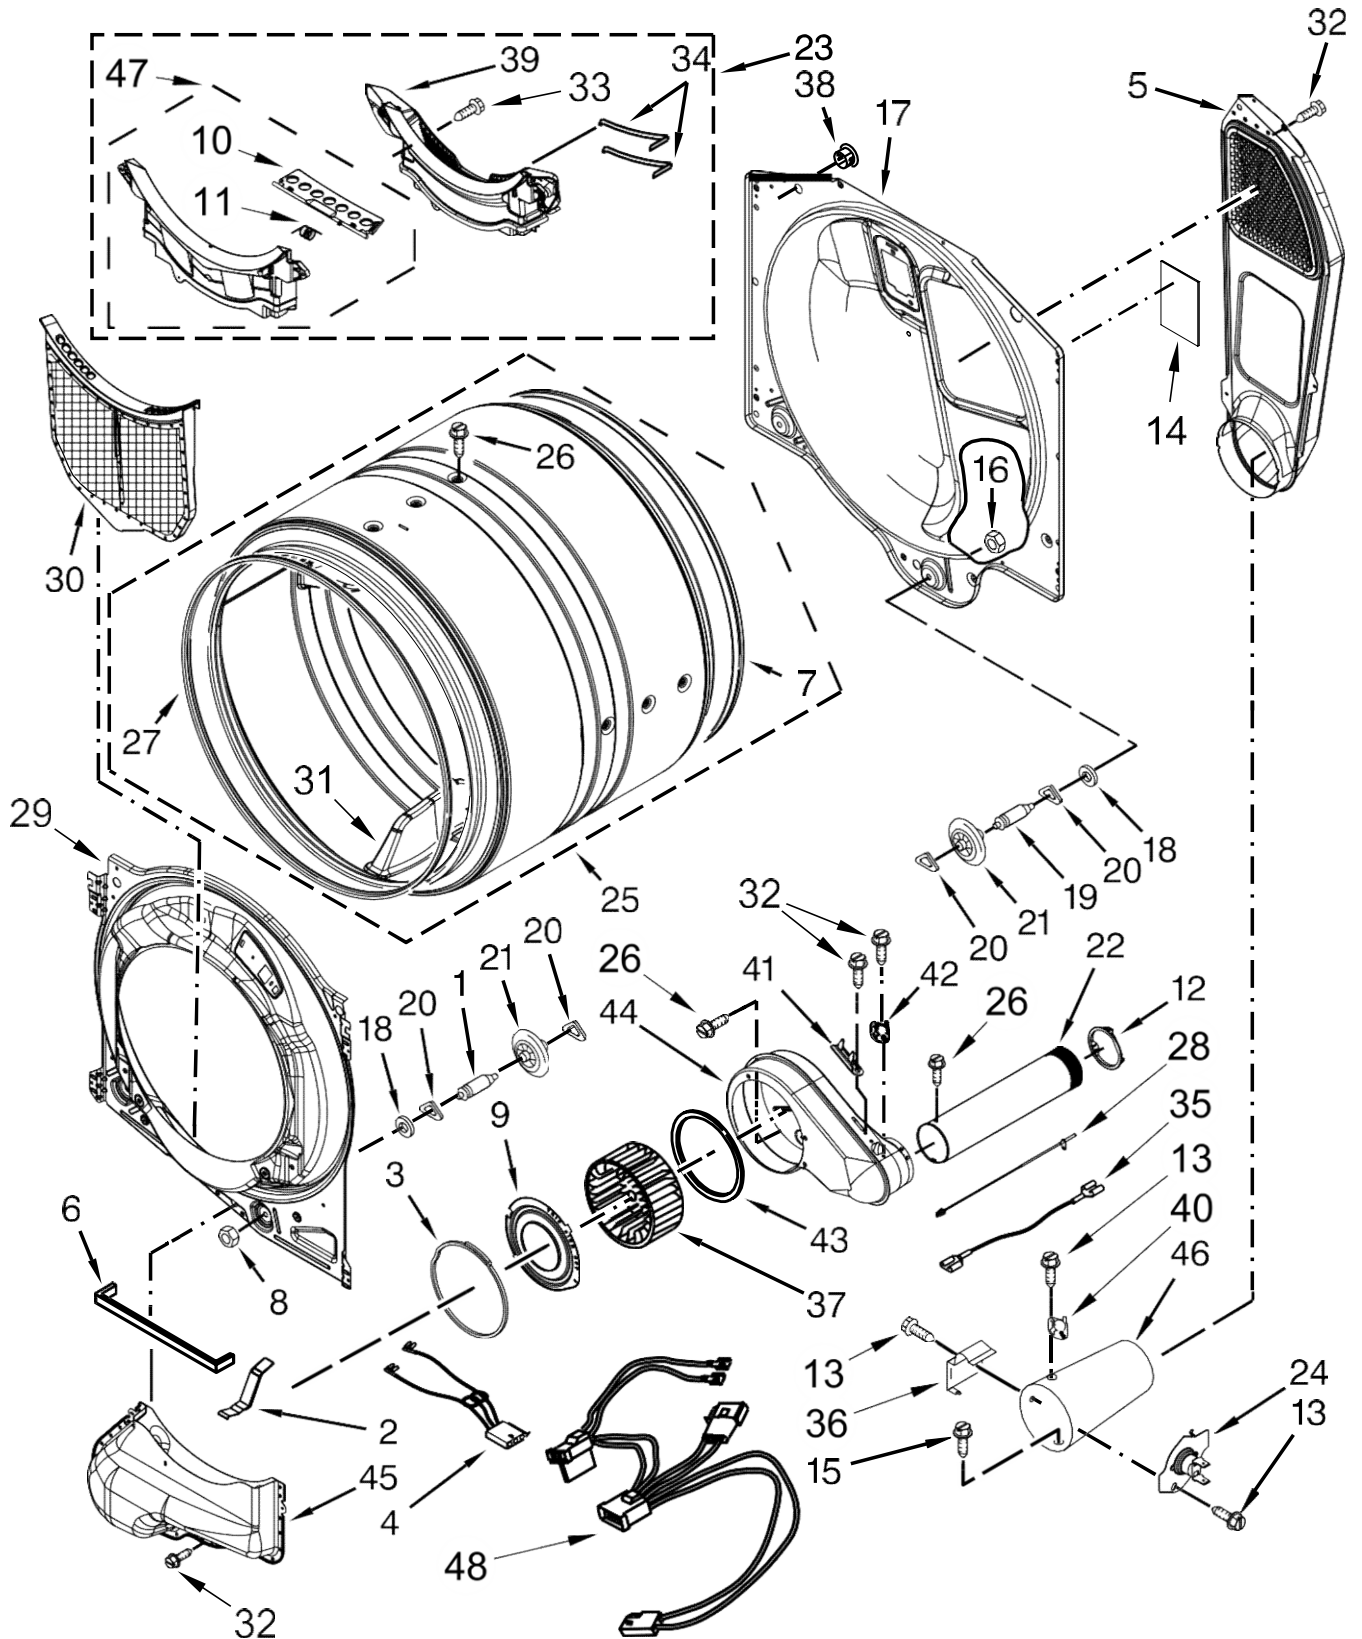

SECADORA 7MWGD72HEDW0

SECADORA 7MWGD72HEDW0

<u>Illus. No.</u>	<u>Part No.</u>	<u>Description</u>
1	W10359271	Shaft, Drum Roller - Right Hand Thread
2	W10414388	Clip, Lint Duct
3	W10211899	Seal, Blower Cover
4	W10298258	Harness, Sensor
5	W10295533	Assembly, Air Duct
6	W10211950	Seal, Housing Outlet
7	W10521118	Seal, Drum
8	3934666	Nut, Hex
9	W10211901	Assembly, Collar
10	W10672680	Door, Lint Screen
11	W10219015	Spring, Lint Screen Door
12	W10344699	Collar, Duct
13	693995	Screw
14	W10504381	Pad, Foam
15	693995	Screw
16	W10001120	Nut, Hex (Left Hand Thread)
17	3387809	Bulkhead, Rear

<u>Illus. No.</u>	<u>Part No.</u>	<u>Description</u>
18	3387459	Washer
19	W10359272	Shaft, Drum Roller - Left Hand Thread
20	W10512946	Washer, Tri Ring
21	W10314171	Roller, Support
22	W10342188	Exhaust Pipe
23	W10672683	Assembly, Outlet Grill and Housing
24	8573713	Cut-Off, Thermal
25	W10508188	Assembly, Drum (Complete)
26	W10219342	Screw
27	W10521122	Seal, Drum Front
28	W10623852	Thermistor, Gas Inlet
29	W10459180	Bulkhead, Front
30		Lint Screen
30	W10516085	White
31	W10416098	Baffle, Drum
32	3390647	Screw
33	3387230	Screw
34	3387223	Sensor, Electrode

<u>Illus. No.</u>	<u>Part No.</u>	<u>Description</u>
35	W10525140	Jumper, TCO High Limit
36	338906	Sensor, Radiant
37	W10211915	Wheel, Blower
38	8529007	Plug, Rear Bulkhead
39	W10672682	Grill, Outlet
40	3391912	Thermostat, Hi Limit
41	3392519	Fuse, Thermal (91C)
42	8577274	Thermistor
43	697770	Seal, Plate Cover
44	W10211911	Housing, Blower
45	W10211896	Assembly, Lint Duct
46	8573824	Funnel, Burner
47	W10672681	Assembly, Housing and Door
48	W10708958	Harness, Gas