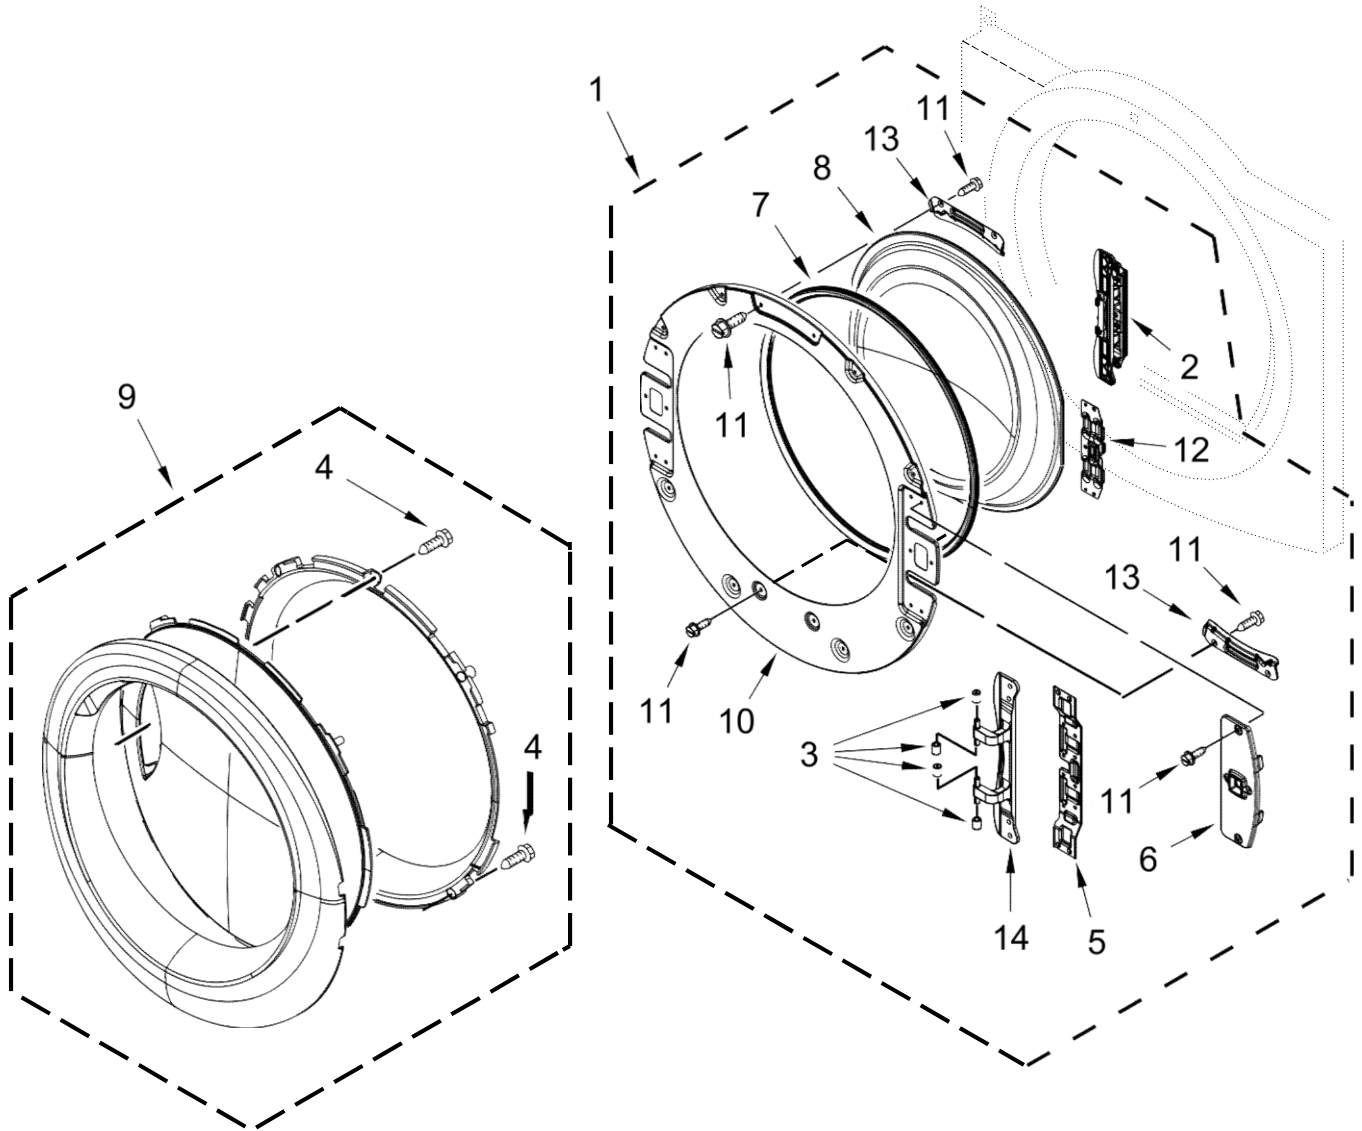

SECADORA 7MWGD72HEDW0

<u>Illus. No.</u>	<u>Part No.</u>	<u>Description</u>
1	W10359271	Shaft, Drum Roller - Right Hand Thread
2	W10414388	Clip, Lint Duct
3	W10211899	Seal, Blower Cover
4	W10298258	Harness, Sensor
5	W10295533	Assembly, Air Duct
6	W10211950	Seal, Housing Outlet
7	W10521118	Seal, Drum
8	3934666	Nut, Hex
9	W10211901	Assembly, Collar
10	W10672680	Door, Lint Screen
11	W10219015	Spring, Lint Screen Door
12	W10344699	Collar, Duct
13	693995	Screw
14	W10504381	Pad, Foam
15	693995	Screw
16	W10001120	Nut, Hex (Left Hand Thread)
17	3387809	Bulkhead, Rear

<u>Illus. No.</u>	<u>Part No.</u>	<u>Description</u>
18	3387459	Washer
19	W10359272	Shaft, Drum Roller - Left Hand Thread
20	W10512946	Washer, Tri Ring
21	W10314171	Roller, Support
22	W10342188	Exhaust Pipe
23	W10672683	Assembly, Outlet Grill and Housing
24	8573713	Cut-Off, Thermal
25	W10508188	Assembly, Drum (Complete)
26	W10219342	Screw
27	W10521122	Seal, Drum Front
28	W10623852	Thermistor, Gas Inlet
29	W10459180	Bulkhead, Front
30		Lint Screen
30	W10516085	White
31	W10416098	Baffle, Drum
32	3390647	Screw
33	3387230	Screw
34	3387223	Sensor, Electrode

<u>Illus. No.</u>	<u>Part No.</u>	<u>Description</u>
35	W10525140	Jumper, TCO High Limit
36	338906	Sensor, Radiant
37	W10211915	Wheel, Blower
38	8529007	Plug, Rear Bulkhead
39	W10672682	Grill, Outlet
40	3391912	Thermostat, Hi Limit
41	3392519	Fuse, Thermal (91C)
42	8577274	Thermistor
43	697770	Seal, Plate Cover
44	W10211911	Housing, Blower
45	W10211896	Assembly, Lint Duct
46	8573824	Funnel, Burner
47	W10672681	Assembly, Housing and Door
48	W10708958	Harness, Gas

SECADORA 7MWGD72HEDW0