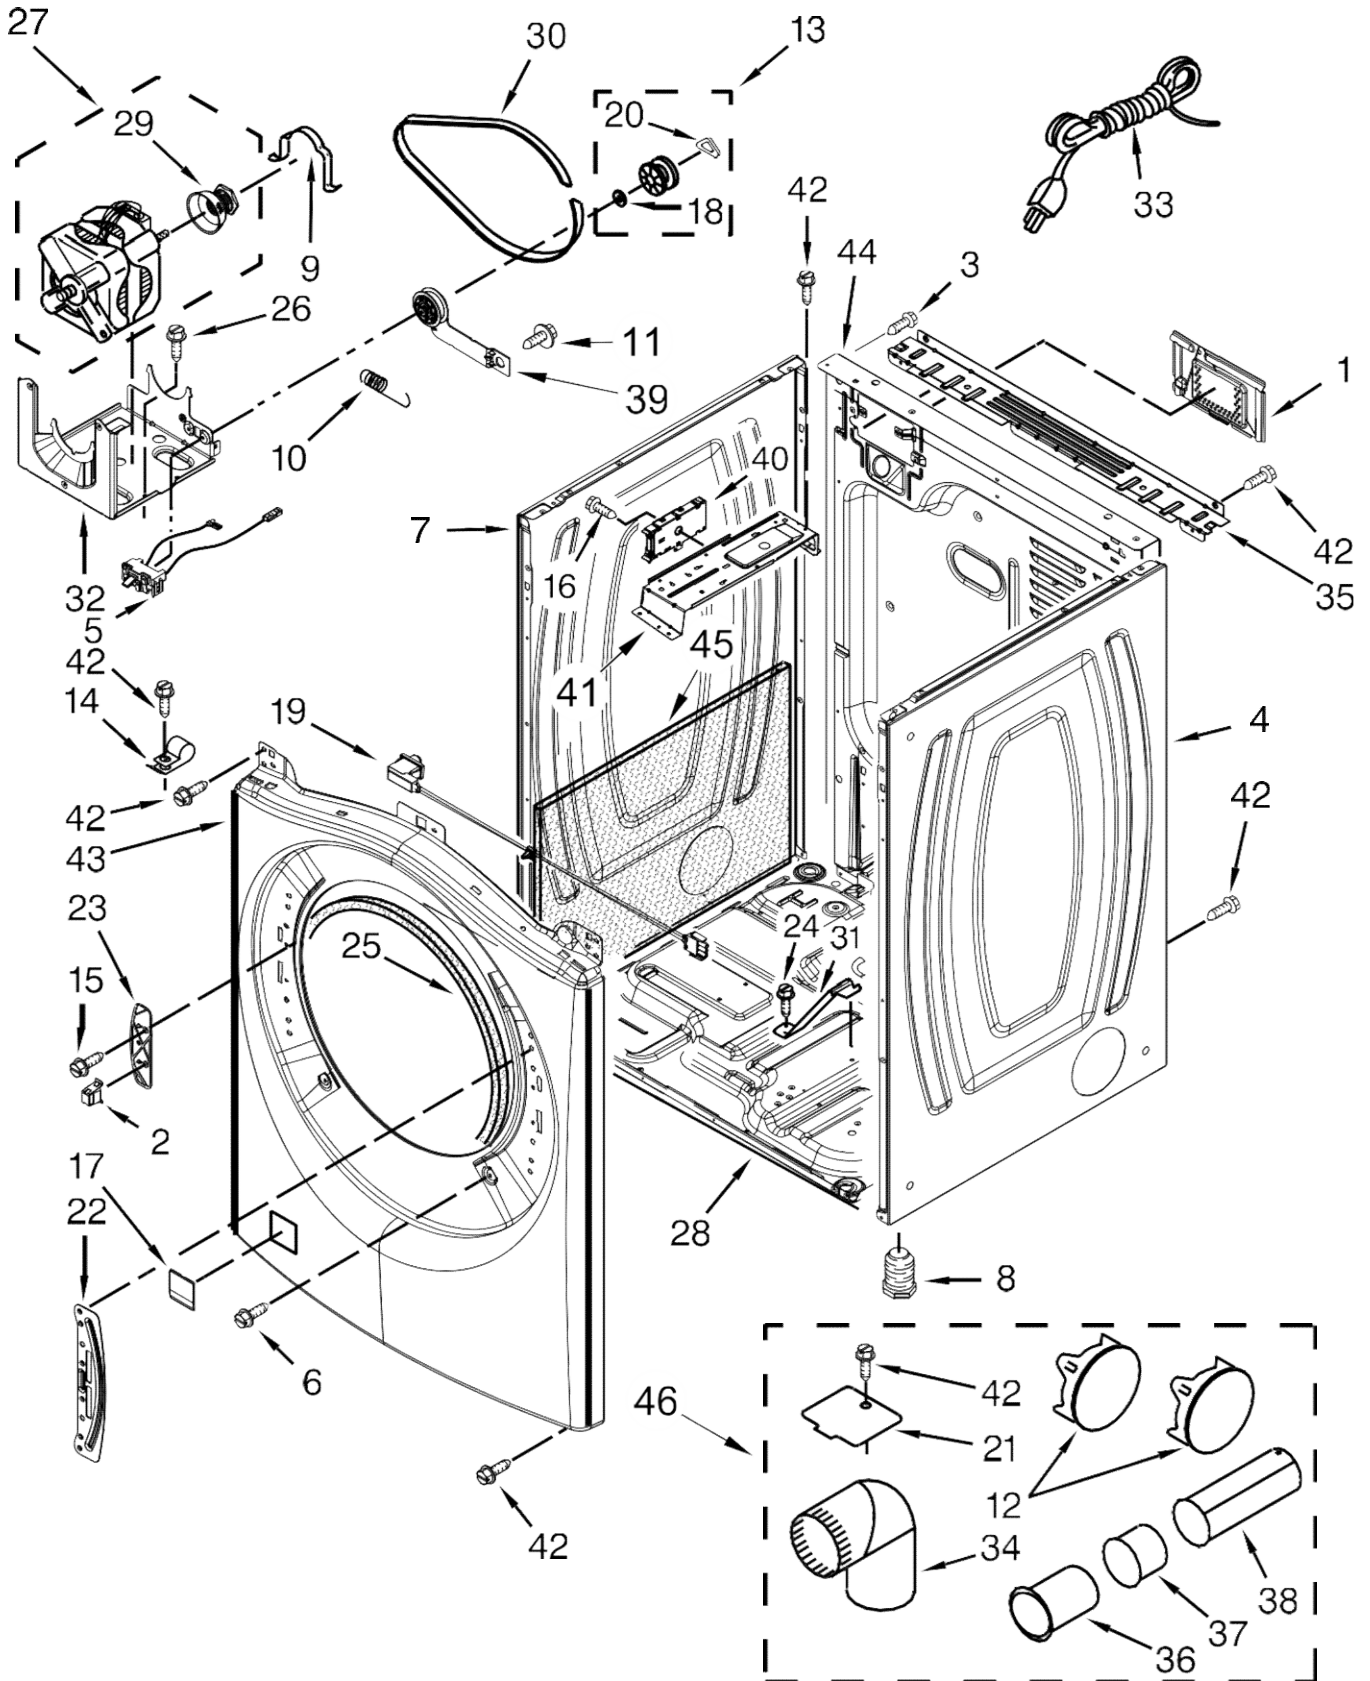

SECADORA 7MWGD72HEDW0

SECADORA 7MWGD72HEDW0

<u>Illus. No.</u>	<u>Part No.</u>	<u>Description</u>
1	8317339	Cover, Terminal Block
2	W10208401	Assembly, Spring Catch
3	8533974	Screw
4		Panel, Side (R.H.)
	W10469589	White
5	W10724631	Switch, Broken Belt
6	3357011	Screw
7		Panel, Side (L.H.)
	W10468495	White
8	3392100	Foot, Dryer
	279810	Foot, Optional (Extended Length Package Of 2) (Not Included)
9	W10121316	Clamp, Motor Mount
10	W10446781	Spring, Idler
11	3389420	Screw
12	W10404617	Plug, Multivent (Midnight Grey)
13	W10468057	Assembly, Pulley
14	3978776	Bracket, Gas Pipe

<u>Illus. No.</u>	<u>Part No.</u>	<u>Description</u>
15	W10288126	Screw
16	489463	Screw
17		Plug, Front Panel
	8564457	White
18	W10121334	Washer
19	W10350906	Assembly, Door Switch
20	W10512946	Washer, Tri Ring
21	W10354249	Plate, Cover
22	W10208218	Bracket, Door Hinge
23	W10208250	Strike, Door
24	693995	Screw
25	3387242	Seal, Front Panel
26	343641	Screw
27	W10620755	Assembly, Motor
28	8565046	Base, Cabinet
29	8066184	Pulley, Motor
30	3387610	Belt, Drive
31	8529757	Bracket, Burner
32	W10242878	Bracket, Motor Mounting
33	3401401	Cord, Power

<u>Illus. No.</u>	<u>Part No.</u>	<u>Description</u>
34	W10416072	Elbow
35	W10208382	Bracket, Rear
36	8563747	Pipe, Exhaust (Medium)
37	W10331278	Pipe, Exhaust (Short)
38	8563749	Pipe, Exhaust (Long)
39	W10547287	Assembly, Idler
40	W10654006	Board, Control
41	W10259611	Bracket, Control
42	3390647	Screw
43		Panel, Front
	W10363953	White
44	W10487431	Panel, Rear
45	W10123956	Panel, Dampening
		Optional Parts Not Included|Dryer Exhaust Kit|(For Side & Bottom Venting)
46	W10323246	Kit, 4-Way Vent