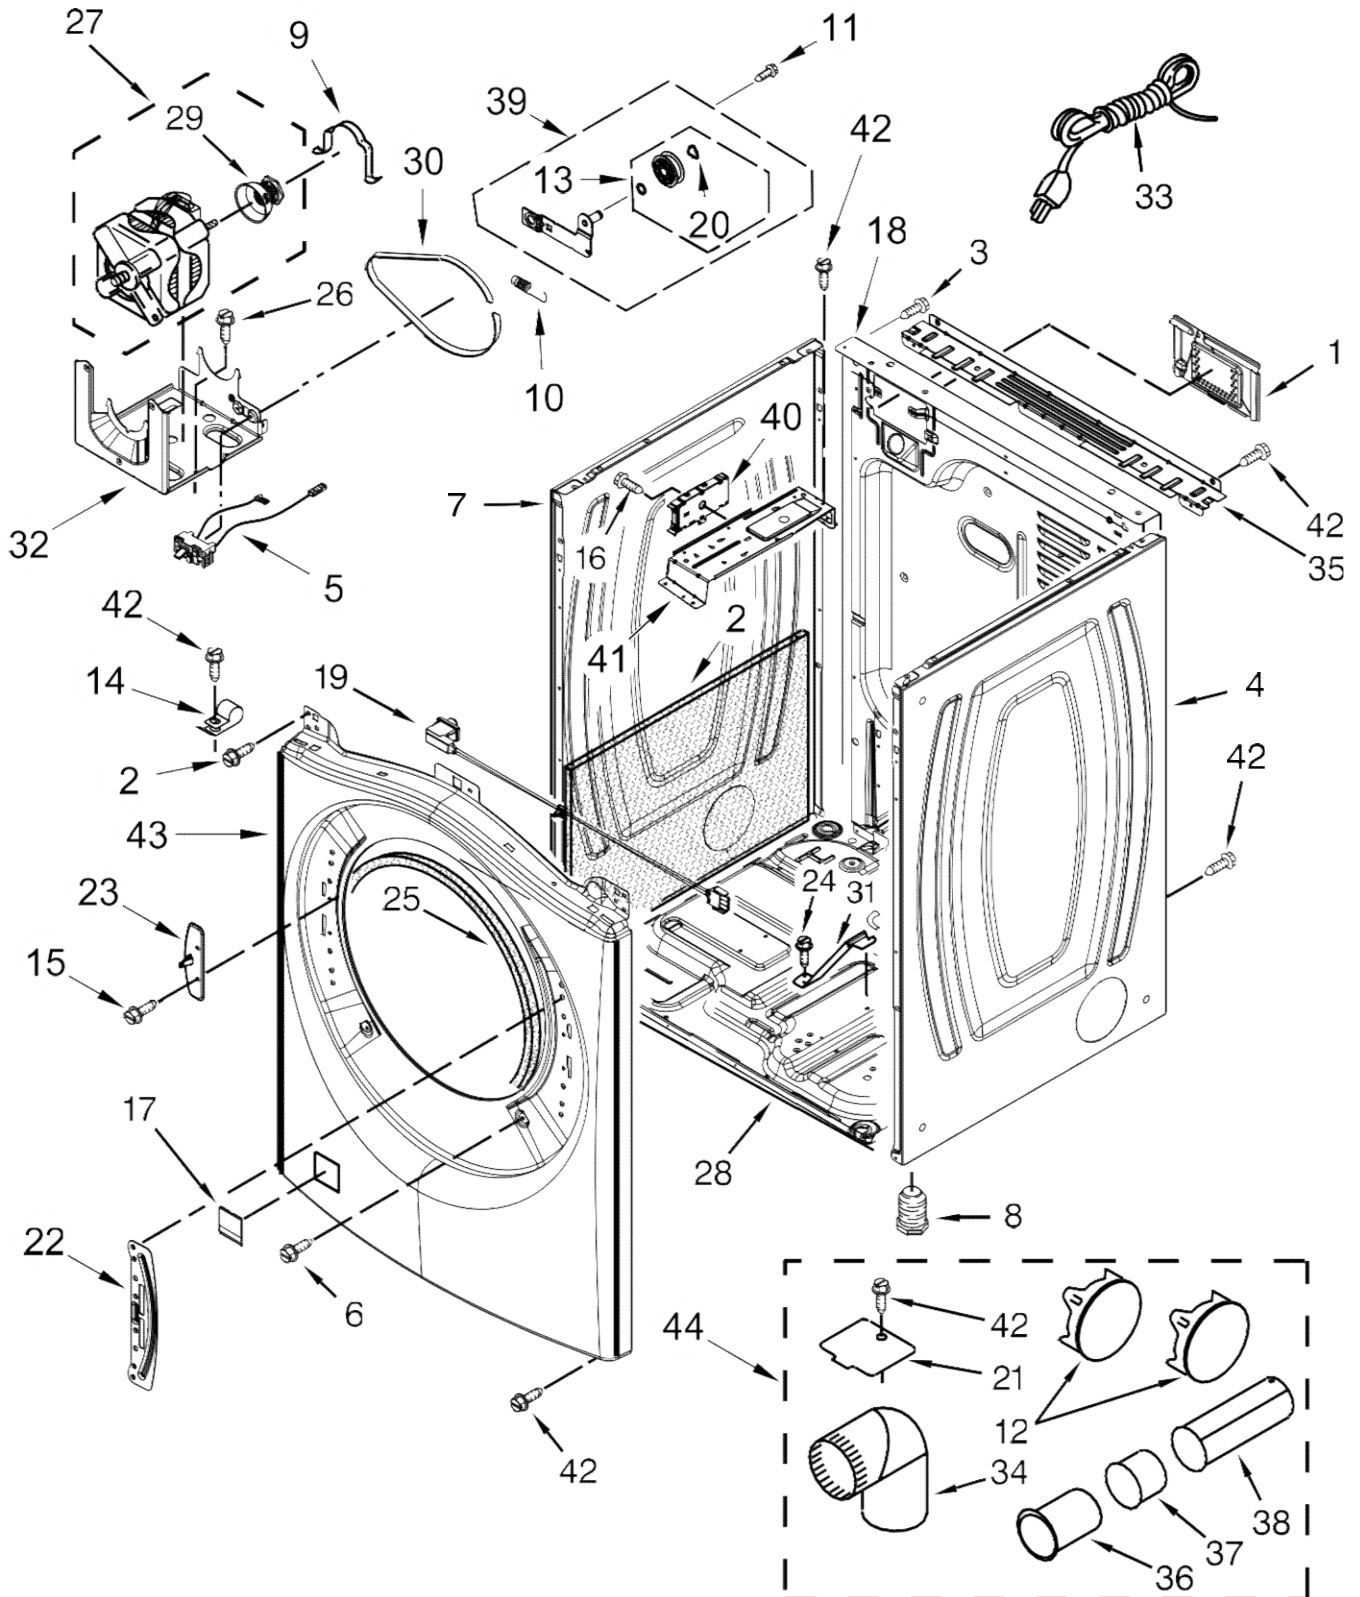

27" GAS DRYER

MODELS:

7MWGD72HEDW1 (White)

SECADORA 7MWGD72HEDW1

SECADORA 7MWGD72HEDW1

<u>Illus. No.</u>	<u>Part No.</u>	<u>Description</u>
1		Literature Parts
	W10806847	Tech Sheet
	W10714611	Installation Instructions
2		Top
	W10208383	White
3	W10801124	Harness, Main Wiring
4		Panel, Console Assembly
	W10391519	White

<u>Illus. No.</u>	<u>Part No.</u>	<u>Description</u>
5	W10636058	Water Channel
6	W10208198	Bracket, Console
7	W10540654	Cable, User Interface
8	W10219342	Screw
9		Assembly, Overlay
	W10800223	White
10	693995	Screw
11	3390647	Screw

<u>Illus. No.</u>	<u>Part No.</u>	<u>Description</u>
12		Assembly, Timer Knob
	W10631126	White
13	8536939	Clip, Spring
14		Badge
	W10510981	White

SECADORA 7MWGD72HEDW1

SECADORA 7MWGD72HEDW1

<u>Illus. No.</u>	<u>Part No.</u>	<u>Description</u>
1	8317339	Cover, Terminal Block
2	W10123956	Panel, Dampening
3	8533974	Screw
4		Panel, Side (R.H.)
	W10469589	White
5	W10774832	Switch, Broken Belt
6	3357011	Screw
7		Panel, Side (L.H.)
	W10468495	White
8	3392100	Foot, Dryer
	279810	Foot, Optional (Extended Length Package Of 2) (Not Included)
9	W10121316	Clamp, Motor Mount
10	W10446781	Spring, Idler
11	3389420	Screw
12		Plug, Multivent
	49252	White
13	W10468057	Assembly, Pulley
14	3978776	Bracket, Gas Pipe