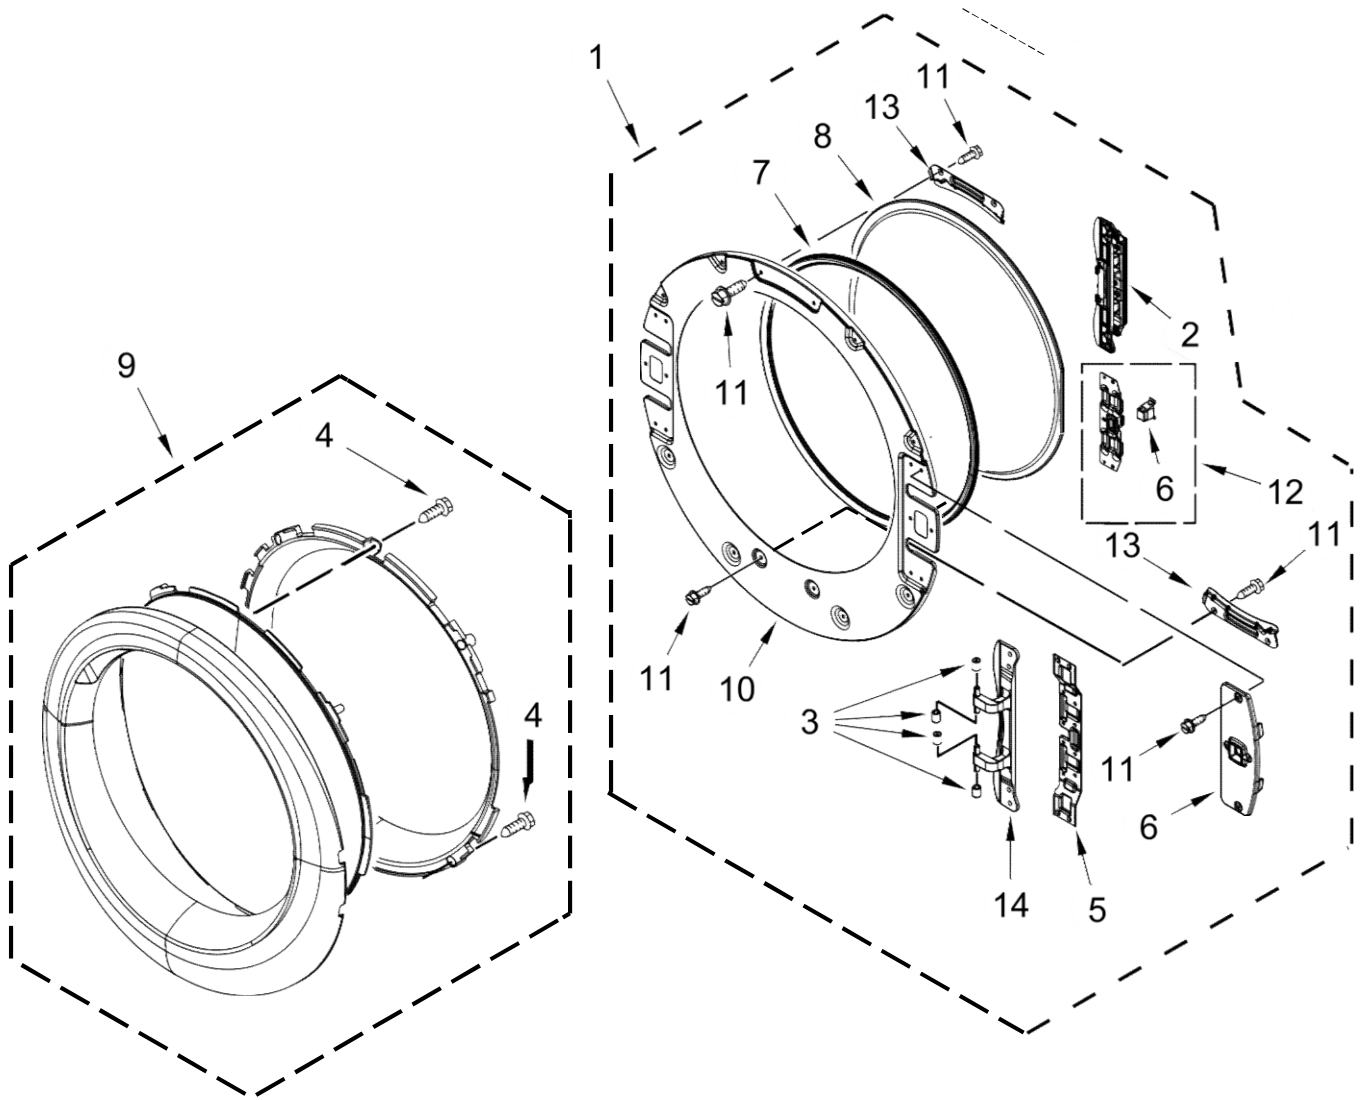

SECADORA 7MWGD72HEDW1

<u>Illus. No.</u>	<u>Part No.</u>	<u>Description</u>
1	W10359271	Shaft, Drum Roller - Right Hand Thread
2	W10414388	Clip, Lint Duct
3	W10211899	Seal, Blower Cover
4	W10298258	Harness, Sensor
5	W10295533	Assembly, Air Duct
6	W10211950	Seal, Housing Outlet
7	W10521118	Seal, Drum
8	3934666	Nut, Hex
9	W10211901	Assembly, Collar
10	W10672680	Door, Lint Screen
11	W10726027	Spring, Lint Screen Door
12	W10344699	Collar, Duct
13	693995	Screw
14	W10504381	Pad, Foam
15	693995	Screw
16	W10001120	Nut, Hex (Left Hand Thread)
17	3387809	Bulkhead, Rear

<u>Illus. No.</u>	<u>Part No.</u>	<u>Description</u>
18	3387459	Washer
19	W10359272	Shaft, Drum Roller - Left Hand Thread
20	W10512946	Washer, Tri Ring
21	W10314171	Roller, Support
22	W10342188	Exhaust Pipe
23	W10672683	Assembly, Outlet Grill and Housing
24	8573713	Cut-Off, Thermal
25	W10508188	Assembly, Drum (Complete)
26	W10219342	Screw
27	W10521122	Seal, Drum Front
28	W10623852	Thermistor, Gas Inlet
29	W10673493	Bulkhead, Front
30		Lint Screen
	W10516085	White
31	W10416098	Baffle, Drum
32	3390647	Screw
33	W10794806	Screw
34	3387223	Sensor, Electrode

<u>Illus. No.</u>	<u>Part No.</u>	<u>Description</u>
35	W10525140	Jumper, TCO High Limit
36	338906	Sensor, Radiant
37	W10211915	Wheel, Blower
38	8529007	Plug, Rear Bulkhead
39	W10672682	Grill, Outlet
40	3391912	Thermostat, Hi Limit
41	W10693363	Fuse, Thermal (91C)
42	8577274	Thermistor
43	697770	Seal, Plate Cover
44	W10211911	Housing, Blower
45	W10211896	Assembly, Lint Duct
46	8573824	Funnel, Burner
47	W10672681	Assembly, Housing and Door
48	W10708958	Harness, Gas

SECADORA 7MWGD72HEDW1