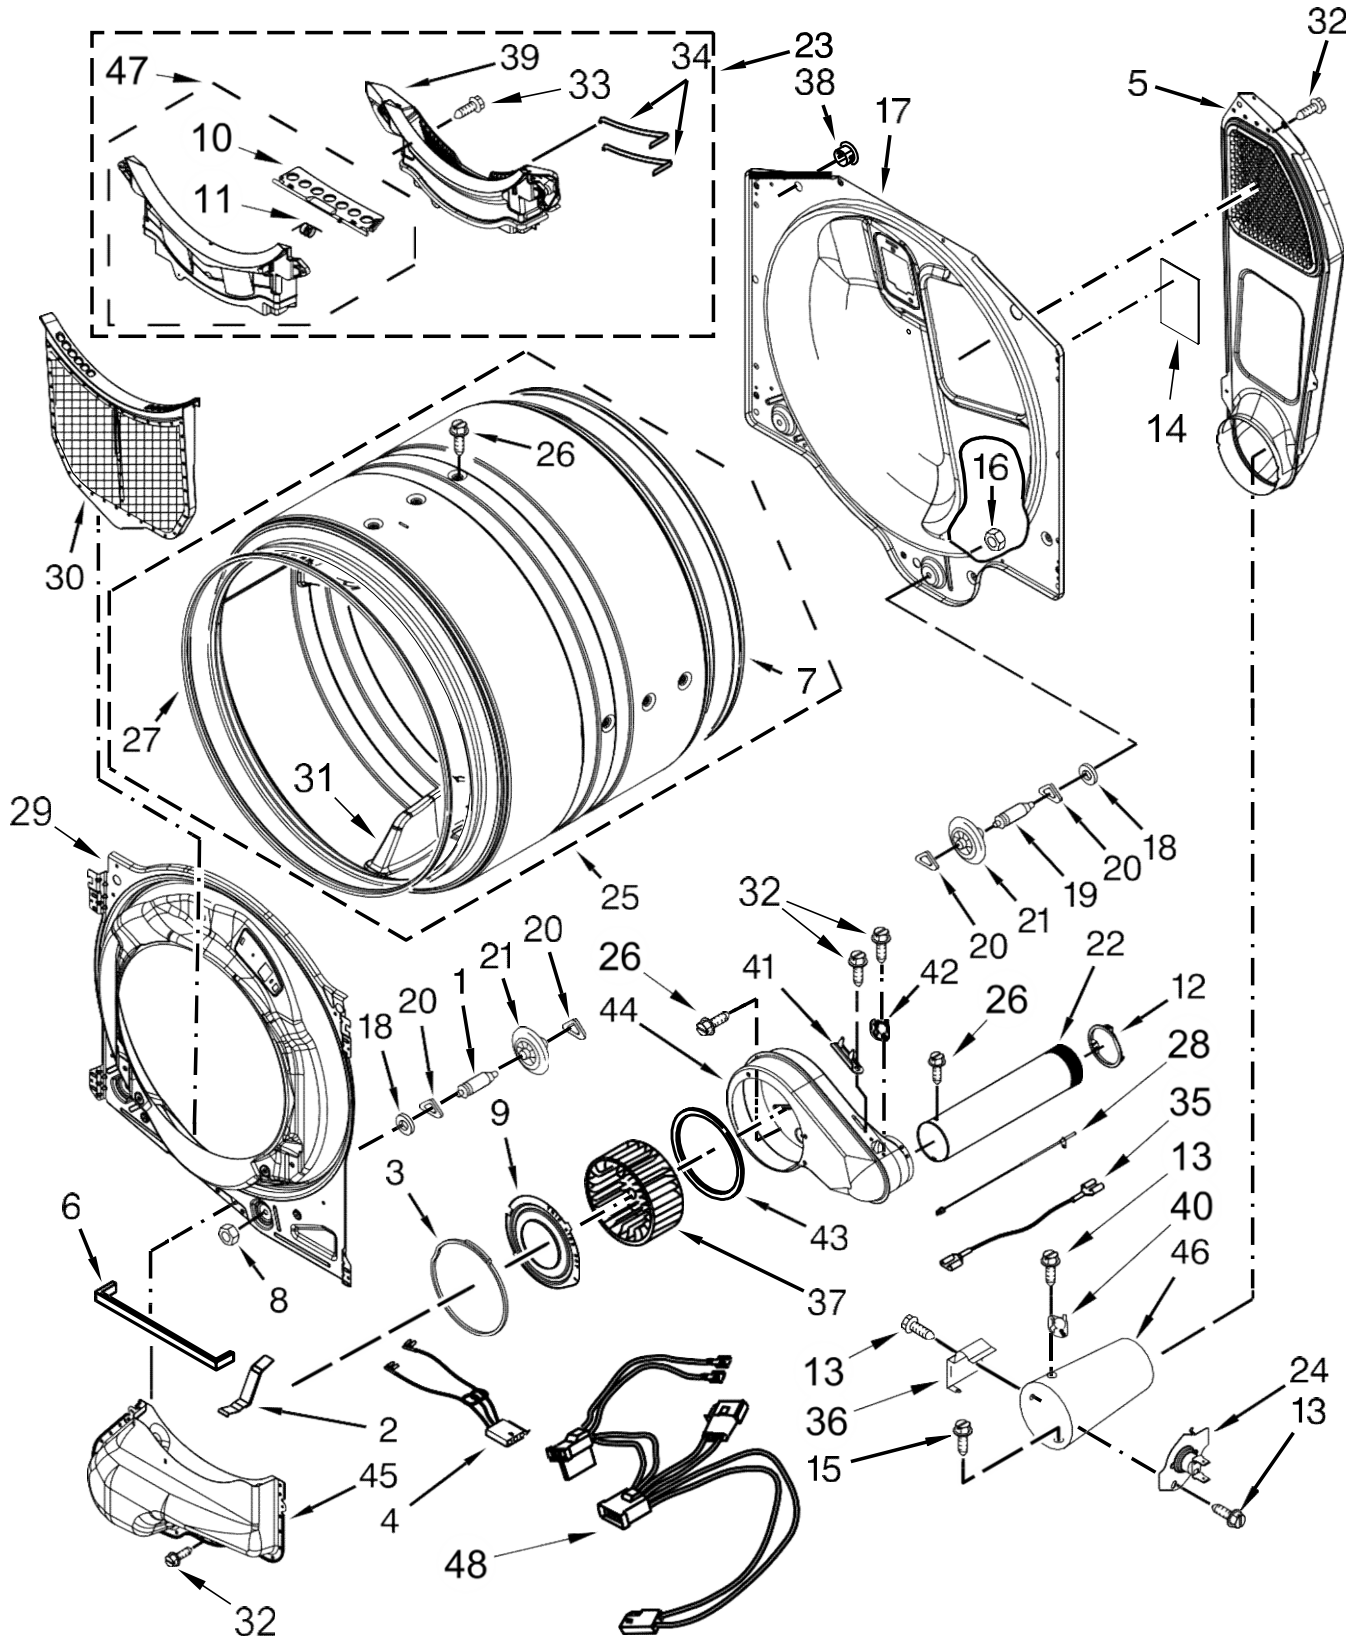

SECADORA 7MWGD72HEDW1

SECADORA 7MWGD72HEDW1

<u>Illus. No.</u>	<u>Part No.</u>	<u>Description</u>
1	W10359271	Shaft, Drum Roller - Right Hand Thread
2	W10414388	Clip, Lint Duct
3	W10211899	Seal, Blower Cover
4	W10298258	Harness, Sensor
5	W10295533	Assembly, Air Duct
6	W10211950	Seal, Housing Outlet
7	W10521118	Seal, Drum
8	3934666	Nut, Hex
9	W10211901	Assembly, Collar
10	W10672680	Door, Lint Screen
11	W10726027	Spring, Lint Screen Door
12	W10344699	Collar, Duct
13	693995	Screw
14	W10504381	Pad, Foam
15	693995	Screw
16	W10001120	Nut, Hex (Left Hand Thread)
17	3387809	Bulkhead, Rear

<u>Illus. No.</u>	<u>Part No.</u>	<u>Description</u>
18	3387459	Washer
19	W10359272	Shaft, Drum Roller - Left Hand Thread
20	W10512946	Washer, Tri Ring
21	W10314171	Roller, Support
22	W10342188	Exhaust Pipe
23	W10672683	Assembly, Outlet Grill and Housing
24	8573713	Cut-Off, Thermal
25	W10508188	Assembly, Drum (Complete)
26	W10219342	Screw
27	W10521122	Seal, Drum Front
28	W10623852	Thermistor, Gas Inlet
29	W10673493	Bulkhead, Front
30		Lint Screen
	W10516085	White
31	W10416098	Baffle, Drum
32	3390647	Screw
33	W10794806	Screw
34	3387223	Sensor, Electrode

<u>Illus. No.</u>	<u>Part No.</u>	<u>Description</u>
35	W10525140	Jumper, TCO High Limit
36	338906	Sensor, Radiant
37	W10211915	Wheel, Blower
38	8529007	Plug, Rear Bulkhead
39	W10672682	Grill, Outlet
40	3391912	Thermostat, Hi Limit
41	W10693363	Fuse, Thermal (91C)
42	8577274	Thermistor
43	697770	Seal, Plate Cover
44	W10211911	Housing, Blower
45	W10211896	Assembly, Lint Duct
46	8573824	Funnel, Burner
47	W10672681	Assembly, Housing and Door
48	W10708958	Harness, Gas