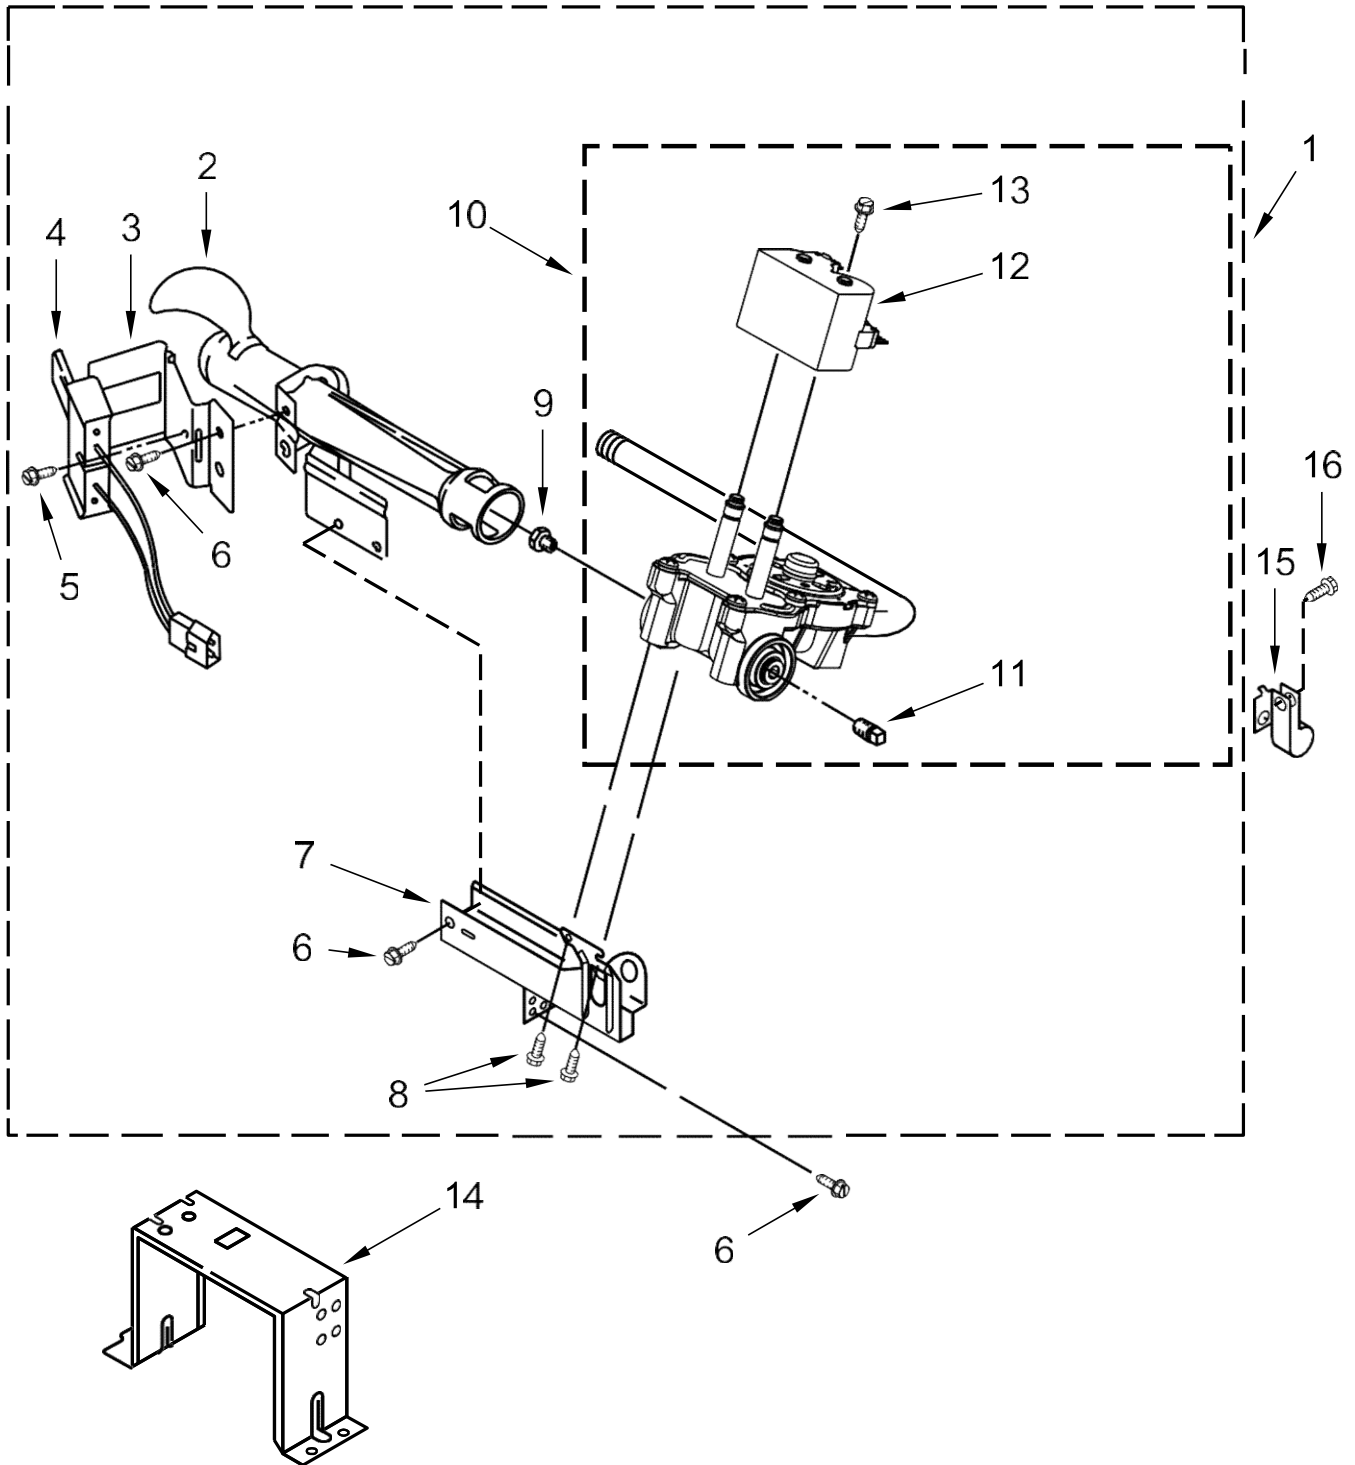

SECADORA 7MWGD72HEDW1

USE WITH TYPE 1 - NATURAL, TYPE 2 - MIXED,
AND TYPE 4 - LIQUEFIED PROPANE AND BUTANE GASES

SECADORA 7MWGD72HEDW1

<u>Illus. No.</u>	<u>Part No.</u>	<u>Description</u>
1	W10307147	Burner Assembly
2	688617	Tube, Burner
3	694298	Bracket, Ignitor
4	686590	Ignitor
5	W10366705	Screw
6	343641	Screw
7	3389871	Base, Burner
8	3387057	Screw

<u>Illus. No.</u>	<u>Part No.</u>	<u>Description</u>
9		Orifice, Burner 15418 Type 1 (Natural)
10	W10622154	Valve, Gas 60 Hz. (Complete)
11	W10295523	Pipe Plug
12	W10328463	Coil (60 Hz)
13	326049536	Screw
14	3389889	Bracket, Support

<u>Illus. No.</u>	<u>Part No.</u>	<u>Description</u>
15	3978776	Bracket, Gas Pipe
16	3390647	Screw
	W10606694	Following Parts Not Illustrated Conversion Kit (Type 1 to Type 4 LPG)