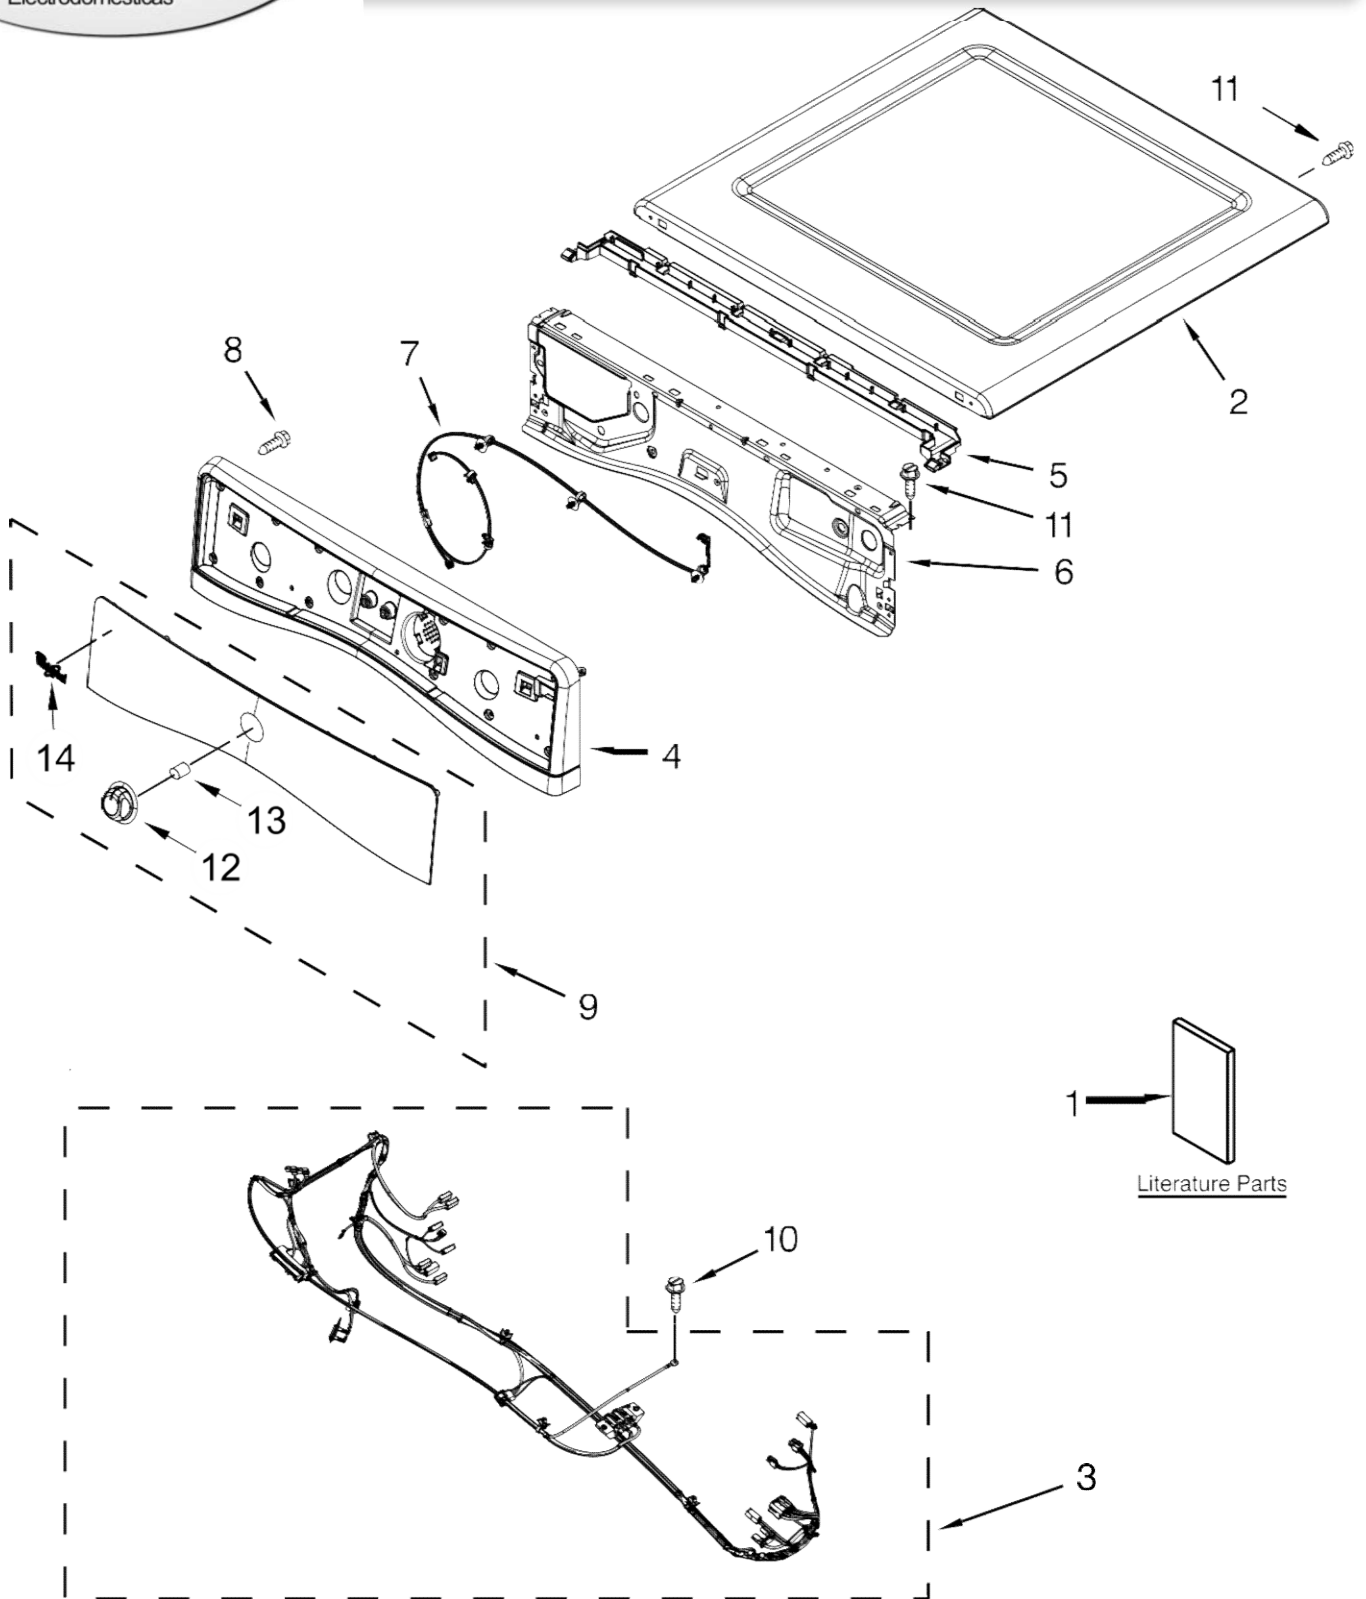

27" GAS DRYER

MODELS:

7MWGD72HEDW1 (White)

SECADORA 7MWGD72HEDW1

SECADORA 7MWGD72HEDW1

<u>Illus. No.</u>	<u>Part No.</u>	<u>Description</u>
1		Literature Parts
	W10806847	Tech Sheet
	W10714611	Installation Instructions
2		Top
	W10208383	White
3	W10801124	Harness, Main Wiring
4		Panel, Console Assembly
	W10391519	White

<u>Illus. No.</u>	<u>Part No.</u>	<u>Description</u>
5	W10636058	Water Channel
6	W10208198	Bracket, Console
7	W10540654	Cable, User Interface
8	W10219342	Screw
9		Assembly, Overlay
	W10800223	White
10	693995	Screw
11	3390647	Screw

<u>Illus. No.</u>	<u>Part No.</u>	<u>Description</u>
12		Assembly, Timer Knob
	W10631126	White
13	8536939	Clip, Spring
14		Badge
	W10510981	White

SECADORA 7MWGD72HEDW1

SECADORA 7MWGD72HEDW1

<u>Illus. No.</u>	<u>Part No.</u>	<u>Description</u>
1	8317339	Cover, Terminal Block
2	W10123956	Panel, Dampening
3	8533974	Screw
4		Panel, Side (R.H.)
	W10469589	White
5	W10774832	Switch, Broken Belt
6	3357011	Screw
7		Panel, Side (L.H.)
	W10468495	White
8	3392100	Foot, Dryer
	279810	Foot, Optional (Extended Length Package Of 2) (Not Included)
9	W10121316	Clamp, Motor Mount
10	W10446781	Spring, Idler
11	3389420	Screw
12		Plug, Multivent
	49252	White
13	W10468057	Assembly, Pulley
14	3978776	Bracket, Gas Pipe