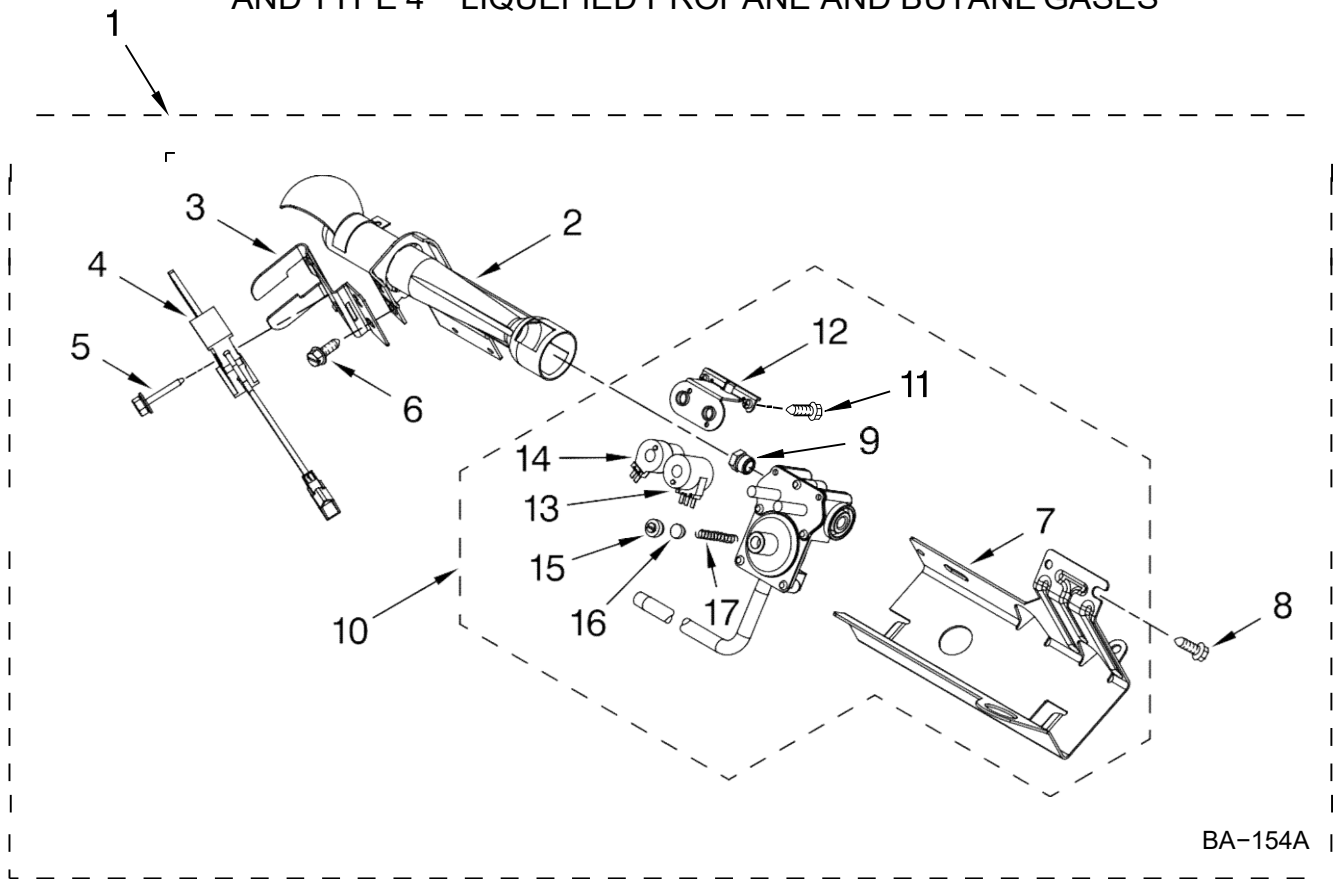

USE WITH TYPE 1 - NATURAL
AND TYPE 4 LIQUEFIED PROPANE AND BUTANE GASES

BA-154A

Illus. No.	Part No.	DESCRIPTION
1	8557891	Burner Assembly 60 Hz. (Type 1) (White Rodgers)
2	8573010	Tube, Burner
3	694298	Bracket, Ignitor
4	686590	Ignitor
5	3393909	Screw & Washer (8-32 x 7/8)
6	343641	Screw, 10-16 x 1/2
7	8544751	Base, Burner
8	3387057	Screw, 8-18 x 3/8

Illus. No.	Part No.	DESCRIPTION
9		Orifice, Burner 15418 Type 1 15422 Type 4 (Butane) 229742 Type 4 (Propane)
10	8573071	Valve, Gas 60 Hz. (Complete) (Includes Pipe & Illus. #7).
11	694421	Screw, 8-32 x 1/2 (2)
12	8182790	Bracket, Coil
13	694540	Coil, 60 Hz. (2 Terminal) (Main)

Illus. No.	Part No.	DESCRIPTION
14	694539	Coil, 60 Hz. (Split) (3 Terminal) (Pilot Position)
15	694424	Leak, Limiter
16	694423	Screw, Regulator Adjustment
17	694422	Spring, Regulator
Following Parts Not Illustrated		
	8576846	Conversion Kit (Type 1) to Type (4) LPG.

FOR ORDERING INFORMATION REFER TO PARTS PRICE LIST