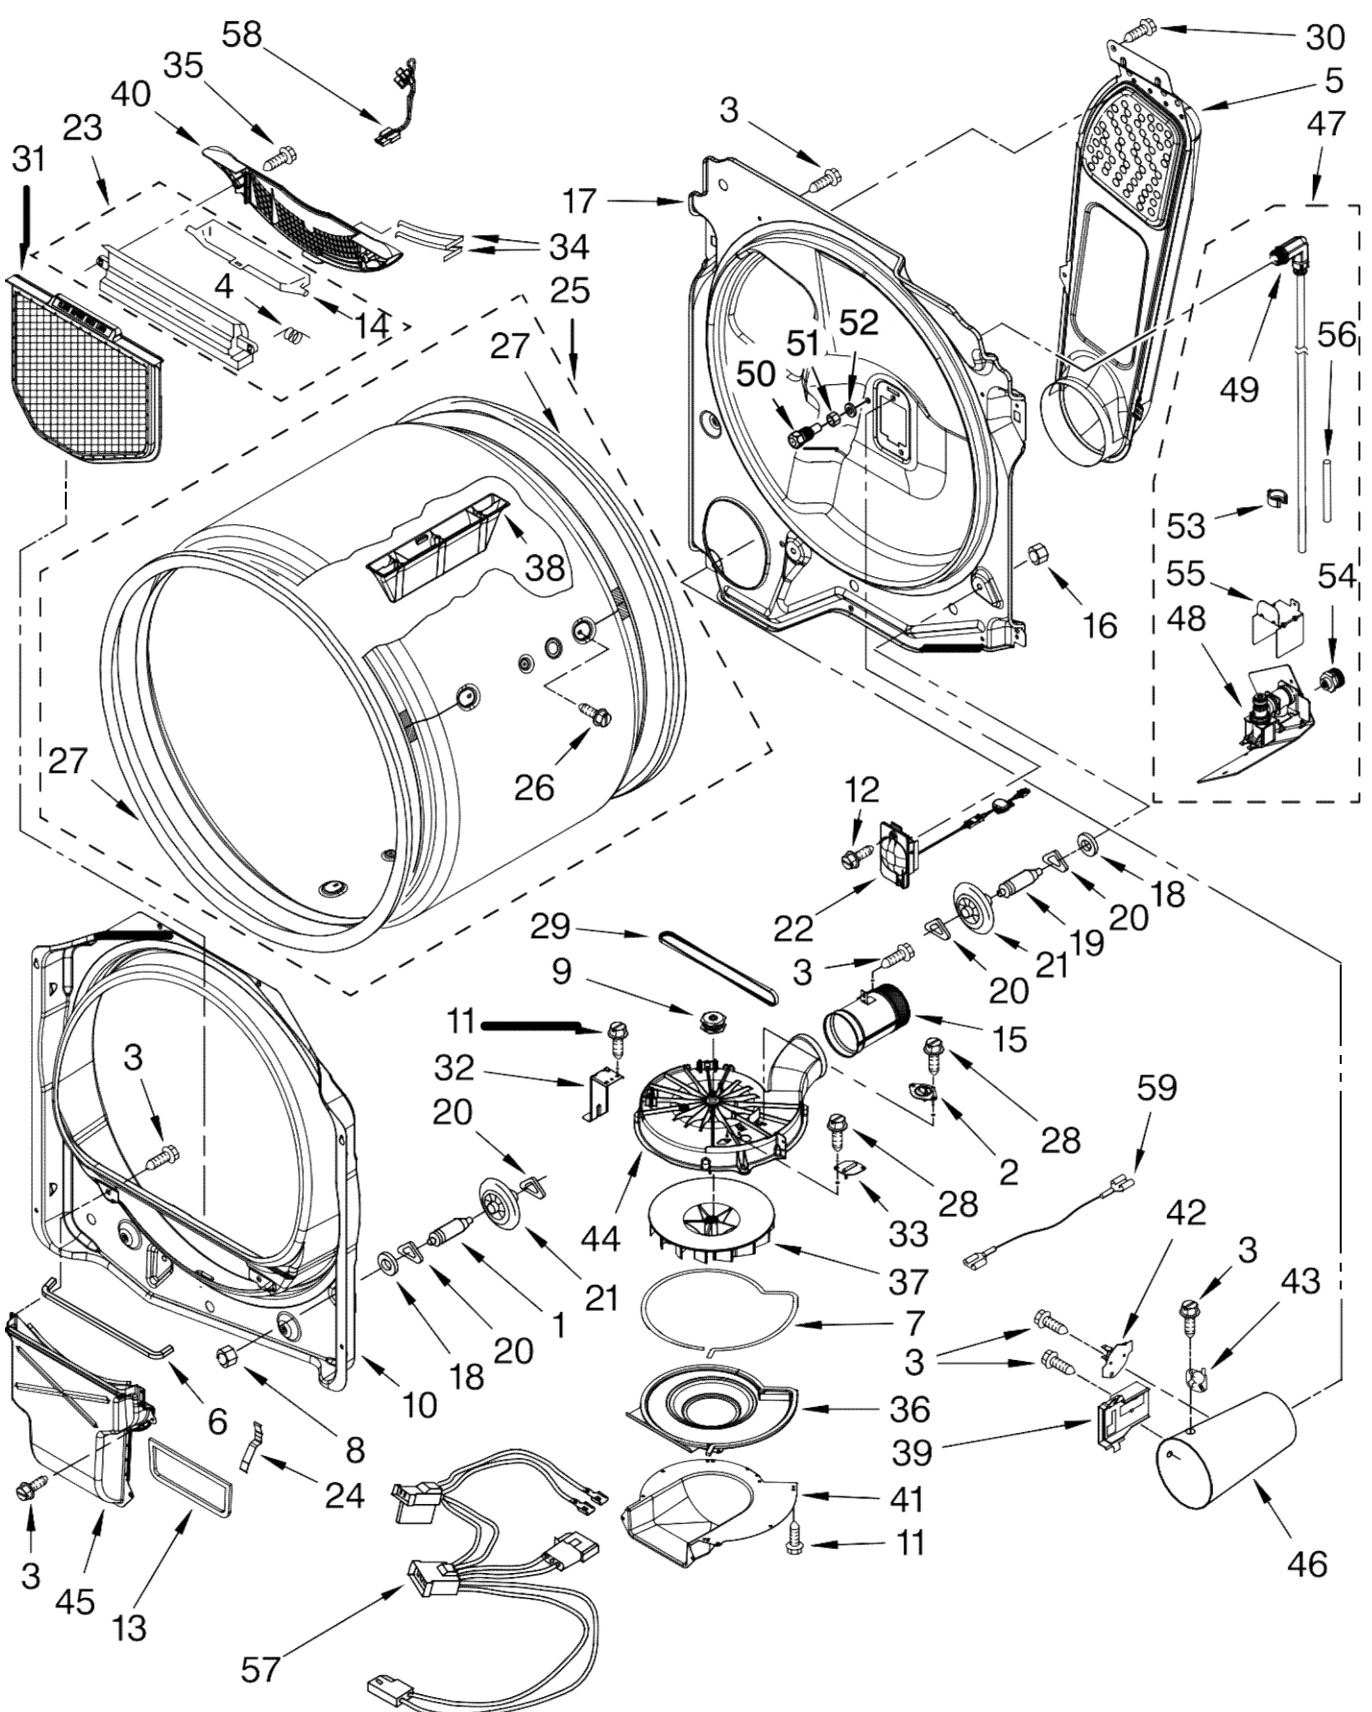

Secadora Whirlpool 7MWGD7800XW0

Secadora Whirlpool 7MWGD7800XW0

Illus. No.	Part No.	DESCRIPTION	Illus. No.	Part No.	DESCRIPTION	Illus. No.	Part No.	DESCRIPTION
1	W10359271	Shaft, R.H. Thread	21	W10314171	Roller, Support	43	8573028	Thermostat, High-Limit
2	8577274	Thermistor, Blower Housing	22	W10299173	Led Module	44	W10256512	Housing, Blower
3	90767	Screw, 8-18 x 3/8	23	3394985	Outlet Housing Assembly	45	8544786	Lint Duct Assembly
4	3394986	Spring, Lint Screen Door	24	8573070	Clip, Lint Duct	46	8573824	Funnel, Burner
5	8544757	Air Duct Assembly	25	8557269	Complete Drum Assembly	47	W10130506	Valve & Nozzle Assembly
6	697813	Seal, Outlet Housing	26	97787	Screw, 11-16 x 3/4	48	W10129424	Valve & Bracket Assembly
7	8573068	Seal, Blower Cover	27	W10116344	Seal, Drum	49	W10154992	Nozzle & Hose Assembly (Includes Items 50, 51, & 52)
8	3934666	Nut, 3/8 x 16(R.H.)	28	3350424	Screw	50	W10277503	Nozzle & Screen Assembly
9	8544739	Pulley-Blower	29	8544742	Belt, Blower	51	W10044628	Nut, 9/16-24 X 1/32
10	8557244	Bulkhead Front	30	693995	Screw	52	W10044579	Washer, Nozzle
11	W10219342	Screw	31	W10049370	Lint Screen	53	W10044599	Clip, Push-To-Connect
12	3390647	Screw, 8-15 x 1/2	32	8544741	Bracket, Housing Blower (2)	54	W10044605	Coupling, Hose
13	8544721	Seal, Lint Duct	33	3390719	Thermal-Fuse	55	W10160575	Cover, Myst Valve
14	3394984	Door, Lint Screen	34	3387223	Electrode, Sensor	56	W10345257	Sleeve, Tube
15	8544755	Exhaust Pipe	35	3387230	Screw, 10-16 X 13/16	57	3401850	Harness, Gas
16	W10001120	Nut, 3/8-16 (L.H.)	36	8544719	Cover, Blower (Includes Item 7)	58	W10171086	Harness, Sensor
17	W10139797	Bulkhead, Rear	37	8544737	Wheel, Blower	59	3401710	Jumper TCO, Hi-Limit
18	3387459	Washer, Support	38	8563860	Baffle, Drum			
19	W10359272	Shaft, L.H. Thread	39	338906	Sensor, Radiant			
20	690997	Ring, Tri	40	8544723	Grille, Outlet			
			41	8544718	Duct-Inlet Blower			
			42	8573713	Thermal Cut-Off			

FOR ORDERING INFORMATION REFER TO PARTS PRICE LIST