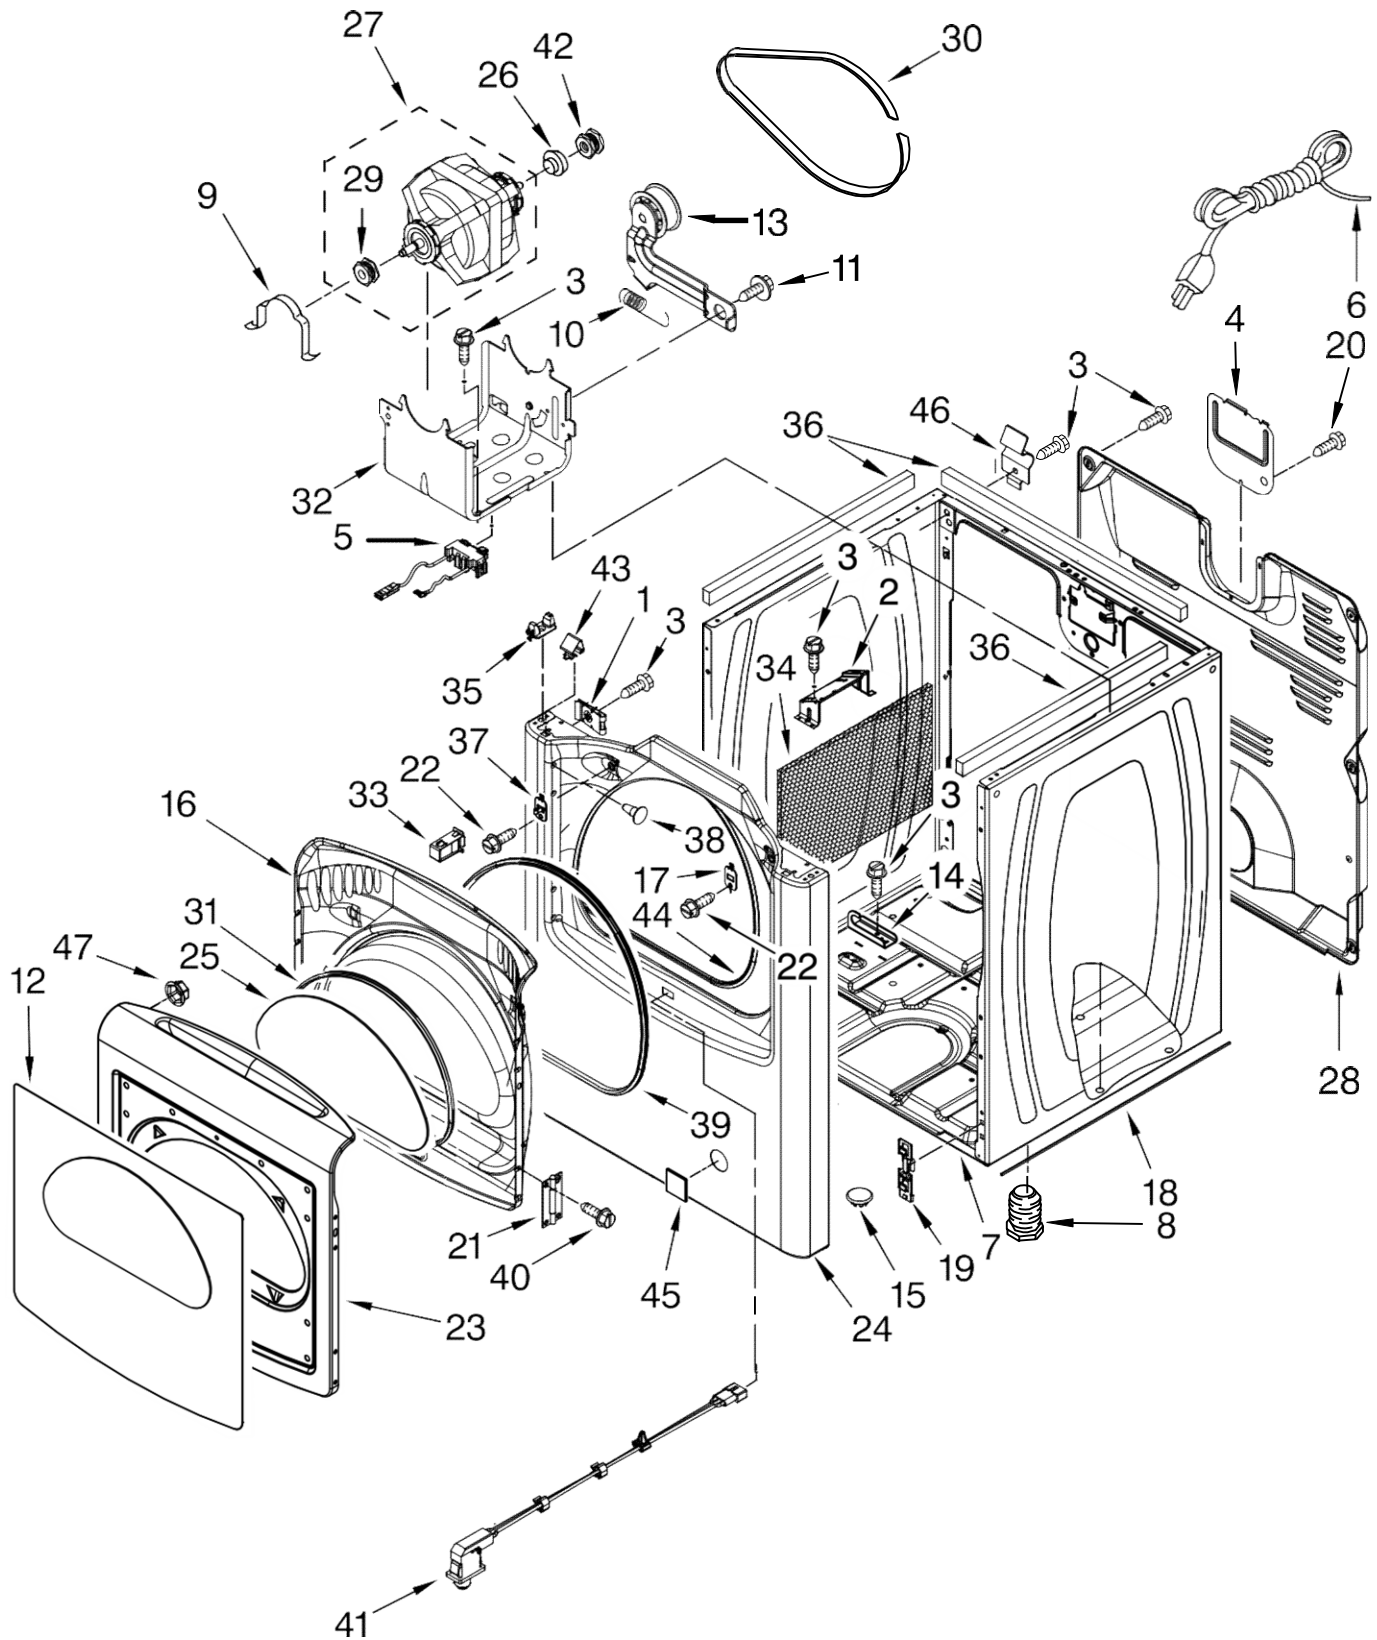

Secadora Whirlpool 7MWGD7800XW0

Illus. No.	Part No.	DESCRIPTION
1		Literature Parts
	W10301481	Tech, Sheet
	W10339517	Guide, Use & Care
	W10339513	Installation Instruction
2	W10298643	Console Assembly
3	W10298625	Assembly, User Interface
4	8564265	Cover, UI-Assembly
5	W10211335	Knob, Assembly
6	W10294317	Control Electronic
7	8572039	Seal, User Interface
8	W10319805	Harness, Wiring Main
9	W10211337	Bracket, Machine Controller
10	W10003770	Screw
11	W10185554	Foam, Top
12	8558863	Bracket, Console
13	W10211339	Top
14	W10131402	Screw, 8-18 x 1.370
15	337686	Screw, 8-18 x 1/2
16	W10112673	Clip, Console

Secadora Whirlpool 7MWGD7800XW0

FOR ORDERING INFORMATION REFER TO PARTS PRICE LIST

Secadora Whirlpool 7MWGD7800XW0

Illus. No.	Part No.	DESCRIPTION
1	W10007520	Clip, Ground
2	8544753	Bracket, Burner
3	3390631	Screw, 10-16 x 3/8
4	8558833	Plate, Cover Terminal Block
5	W10314253	Switch, Broken Belt
6	344020	Cord, Power
7	W10183827	Cabinet
8	3392100 279810	Foot, Dryer Foot - Optional (Extended Length Package Of 2) (Not Included)
9	660658	Clamp, Motor
10	3387374	Spring, Idler
11	3389420	Retainer, Idler
12	8578931	Window, Outer Door
13	8547160	Pulley Assembly

Illus. No.	Part No.	DESCRIPTION
14	W10201446	Bracket-Gas Pipe
15	8578560	Plug-Hole
16	8571357	Door, Inner
17	W10111888	Plug, Strike
18	W10224768	Seal,Spill Guard
19	3394083	Clip, Front Panel (2)
20	8533974	Screw
21	8579717	Assembly, Hinge
22	3400805	Screw
23	8571365	Door, Outer
24	W10111883	Panel, Front
25	8558846	Glass, Inner Door
26	3393657	Restrainer, Belt
27	8547170	Motor, Assembly 60 HZ.
28	W10140148	Panel, Rear
29	8544743	Pulley, Blower
30	8547157	Belt, Drive