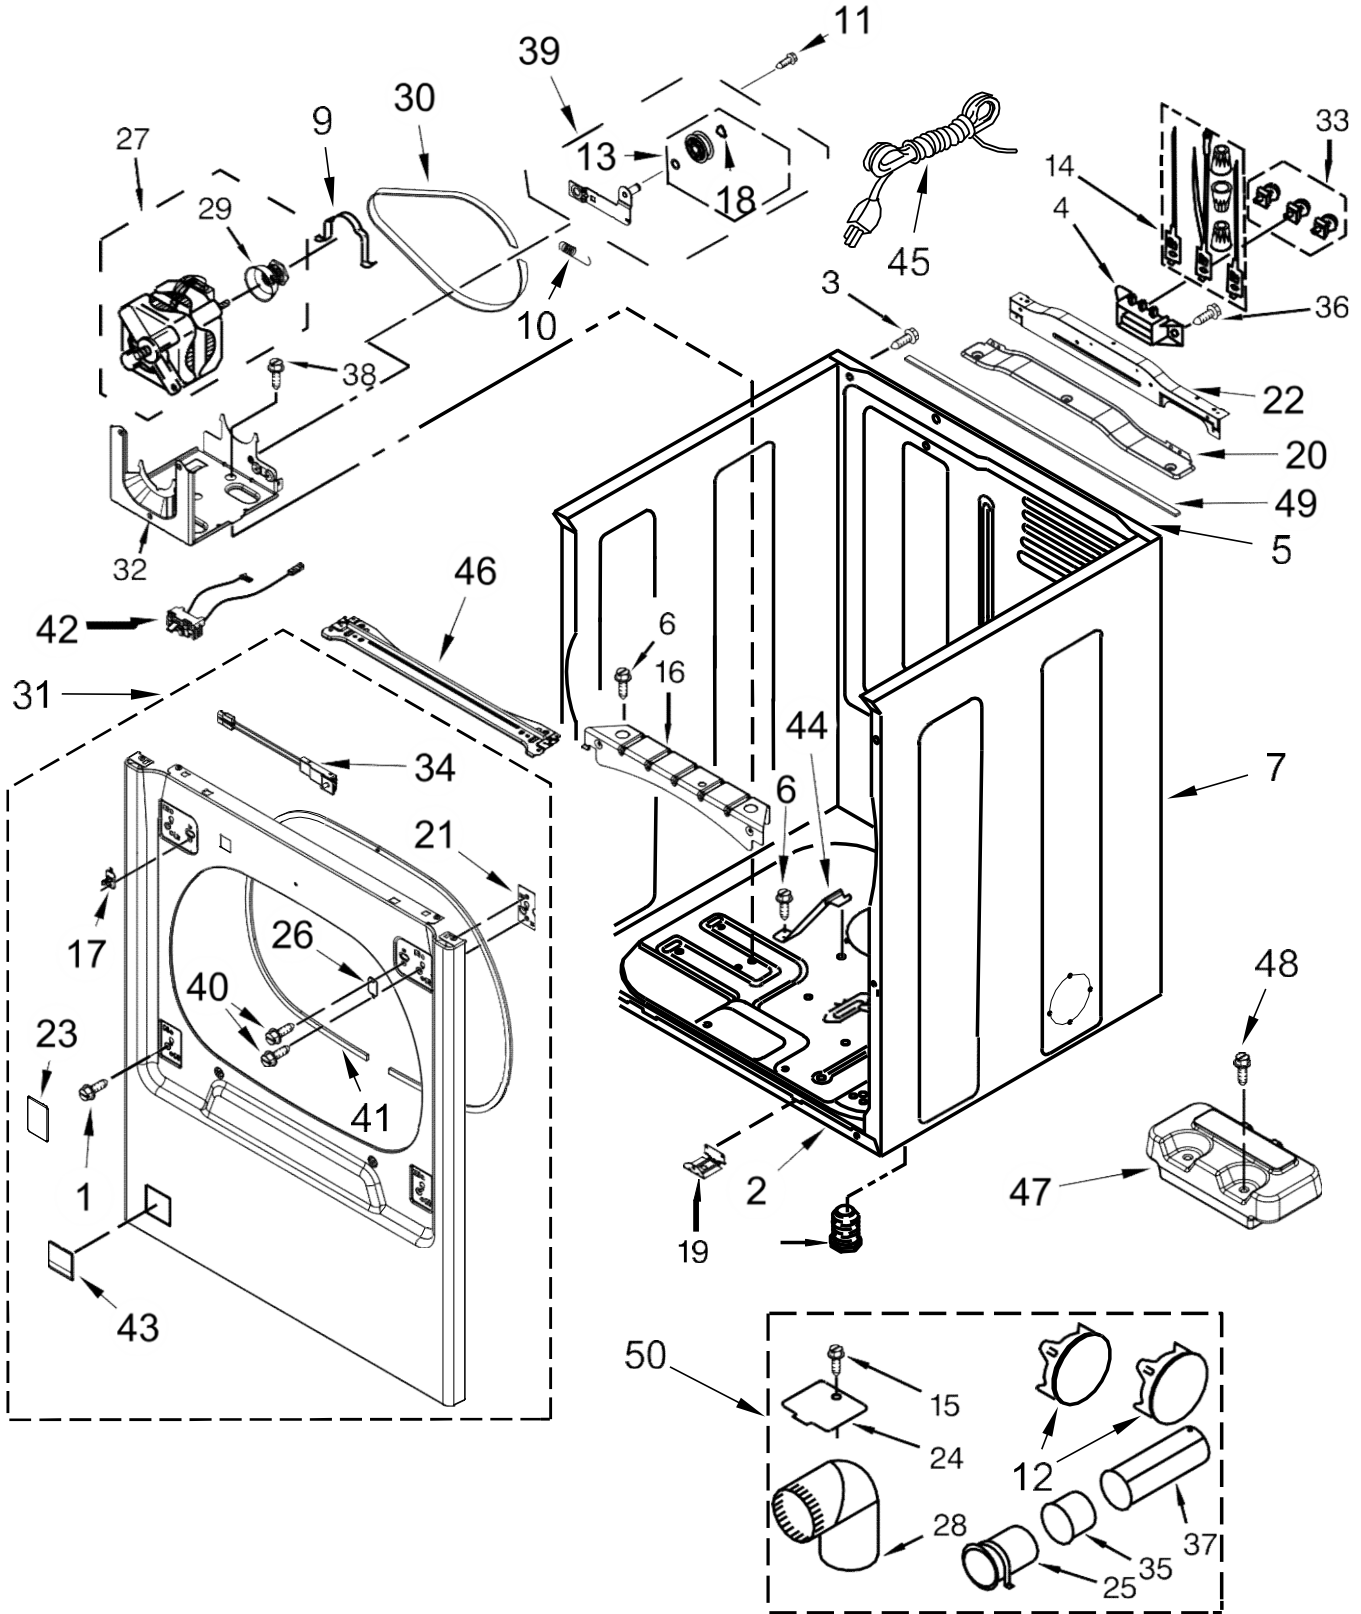

Secadora Whirlpool 7MWGD8000EW0

Secadora Whirlpool 7MWGD8000EW0

<u>Illus. No.</u>	<u>Part No.</u>	<u>Description</u>
1		Literature Parts
	W10807522	Installation Instructions
	W10807508	Owners Manual
	W10680150	Tech Sheet
	W10809795	Quickstart Guide
2		Assembly, Console
	W10806854	White
3	W10706041	Wiring Harness
4	W10123956	Panel, Dampening

<u>Illus. No.</u>	<u>Part No.</u>	<u>Description</u>
5	W10593673	Harness, User Interface
6	W10728156	Screw
7	W10298336	Nut, "U"
8	W10726632	Seal, Console
9	W10622402	Panel, Rear Console
10	W10219342	Screw
11	W10739352	Control, Electronic
12		Top
	W10508981	White

<u>Illus. No.</u>	<u>Part No.</u>	<u>Description</u>
13	9740848	Screw
14	8312709	Clip, Console
15	8317339	Cover, Terminal Block
16	W10631629	Console Mount (Right)
17	W10631630	Console Mount (Left)
18	W10789659	Fascia
19	W10568405	Assembly, Speaker

Secadora Whirlpool 7MWGD8000EW0

Secadora Whirlpool 7MWGD8000EWO

<u>Illus. No.</u>	<u>Part No.</u>	<u>Description</u>
1	8533974	Screw
2	W10613683	Base, Cabinet
3	W10636208	Screw
4	3397659	Block, Terminal
5	W10824895	Panel, Rear
6	693995	Screw
7		Panel, Side (Right)
	W10645768	White (With Cutout)
		Panel, Side (Left)
	W10633648	White (Without Cutout)
8	3392100	Foot, Dryer
	279810	Foot, Optional (Extended Length Package Of 2) (Not Included)
9	W10121316	Clamp, Motor Mount
10	W10446781	Spring, Idler
11	3389420	Screw
12		Plug, Multivent
	49252	White
13	W10468057	Assembly, Pulley
14	279318	Terminal, Brass and Tinned (Includes Terminal Block Screw Kit)