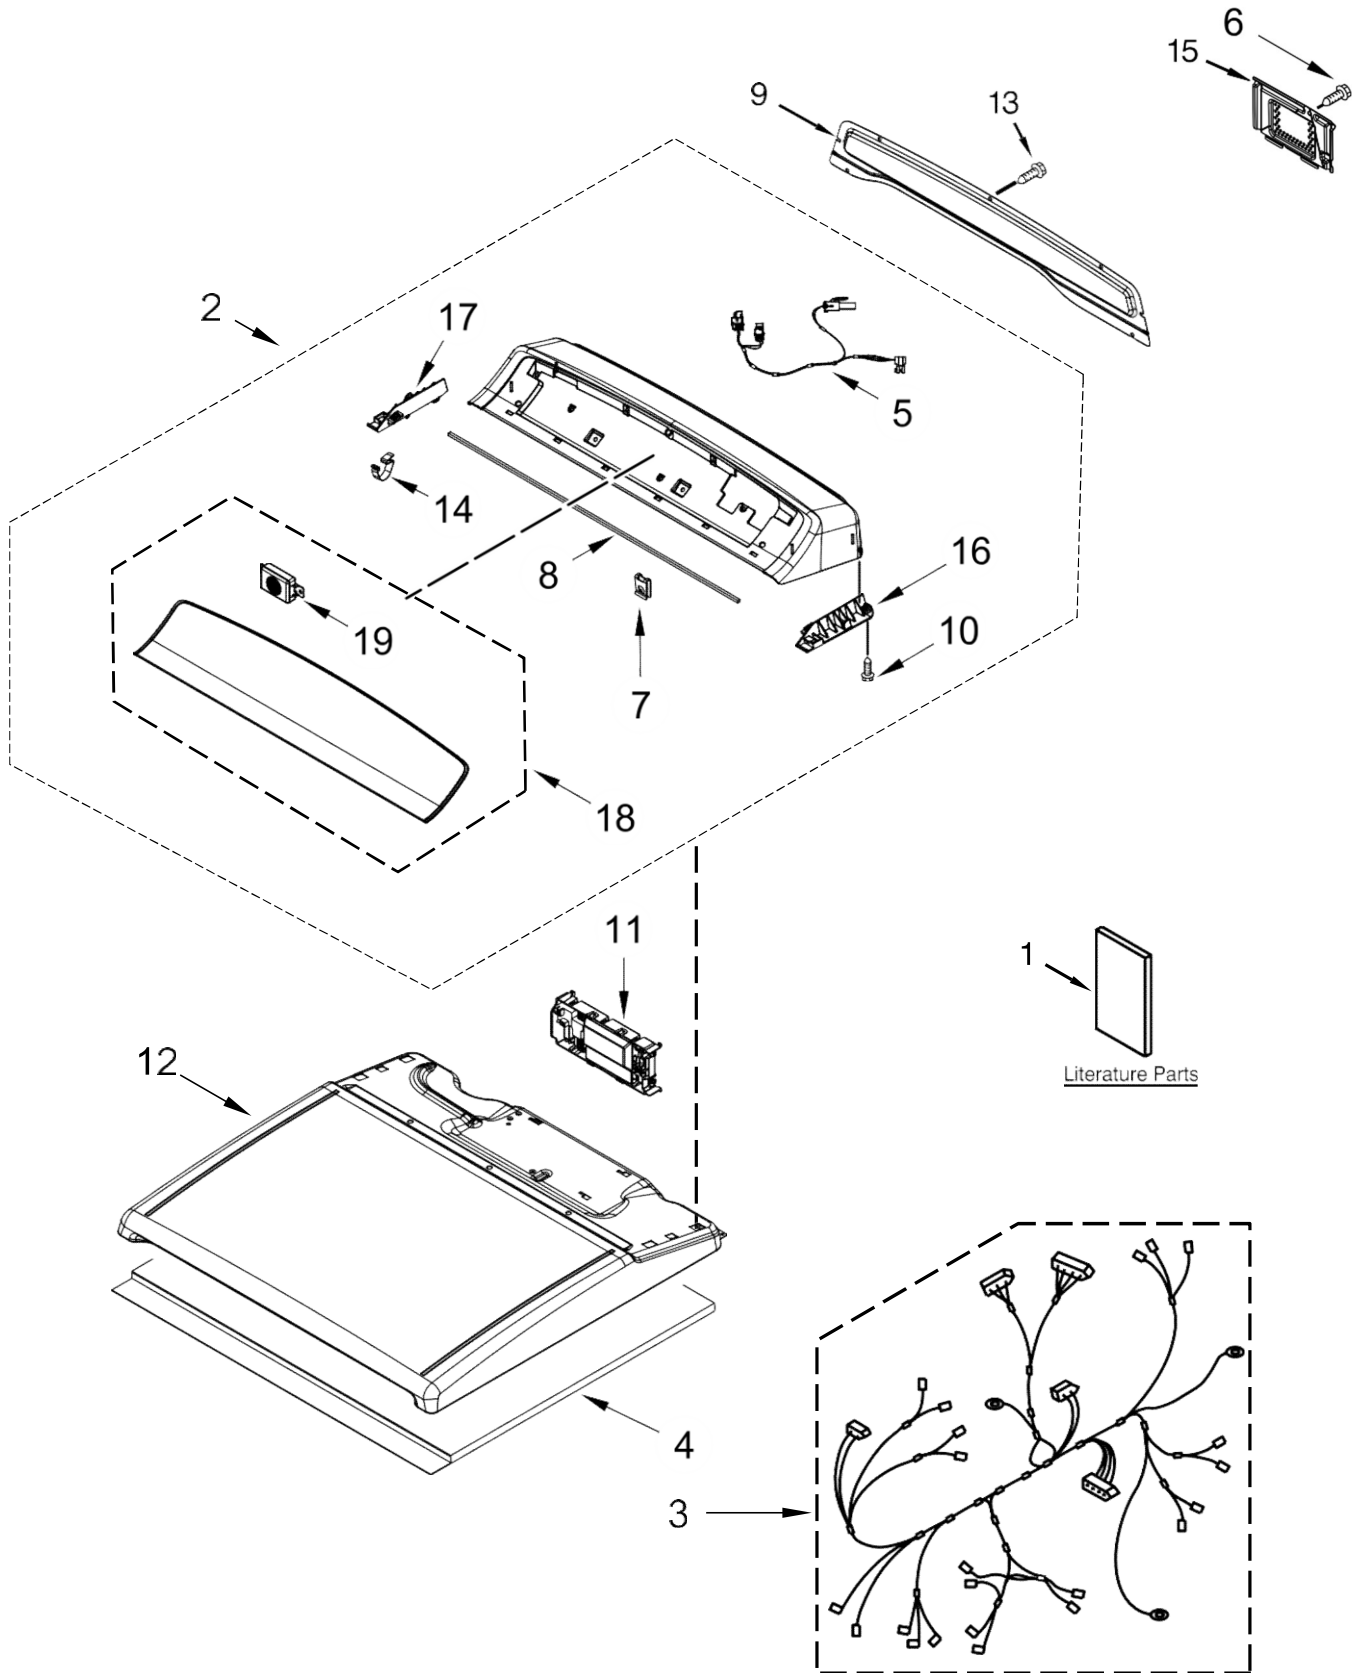

Secadora Whirlpool 7MWGD8000EW0

Secadora Whirlpool 7MWGD8000EW0

<u>Illus. No.</u>	<u>Part No.</u>	<u>Description</u>
1		Literature Parts
	W10807522	Installation Instructions
	W10807508	Owners Manual
	W10680150	Tech Sheet
	W10809795	Quickstart Guide
2		Assembly, Console
	W10806854	White
3	W10706041	Wiring Harness
4	W10123956	Panel, Dampening

<u>Illus. No.</u>	<u>Part No.</u>	<u>Description</u>
5	W10593673	Harness, User Interface
6	W10728156	Screw
7	W10298336	Nut, "U"
8	W10726632	Seal, Console
9	W10622402	Panel, Rear Console
10	W10219342	Screw
11	W10739352	Control, Electronic
12		Top
	W10508981	White