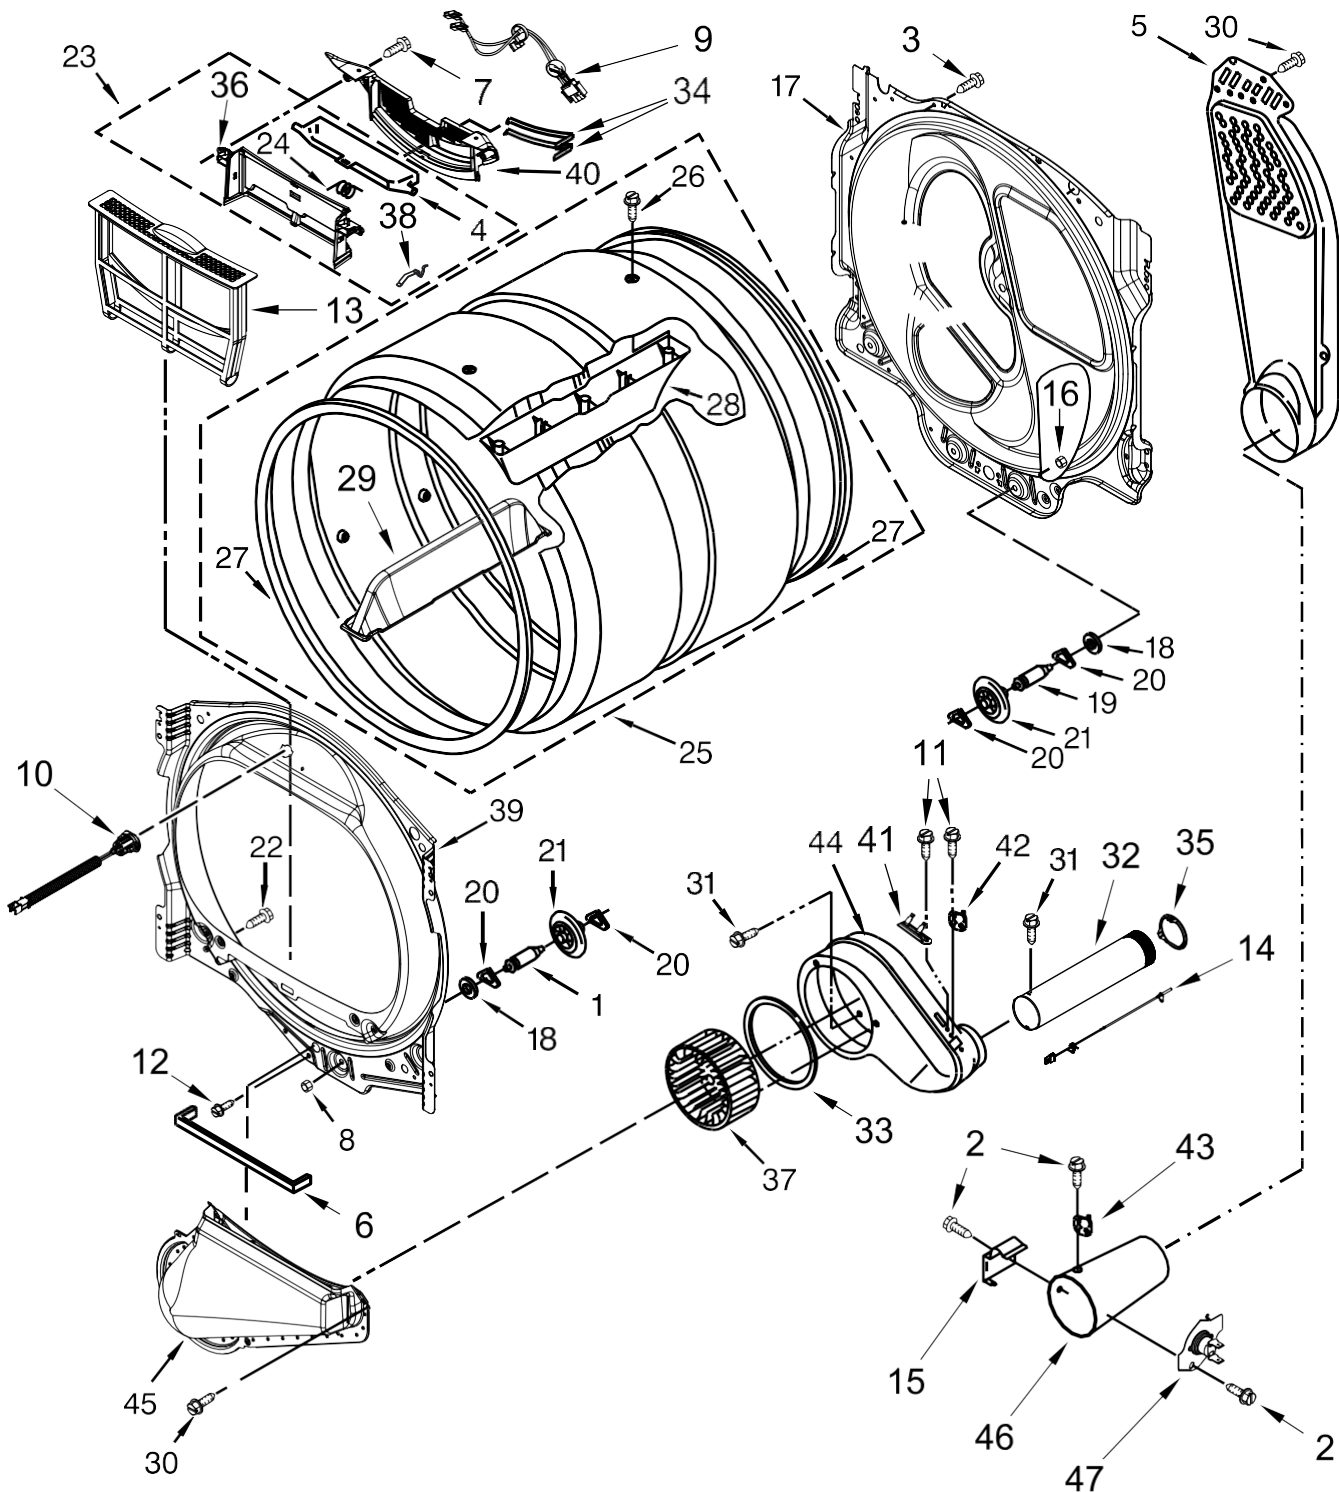

Secadora Whirlpool 7MWGD8000EWO

<u>Illus. No.</u>	<u>Part No.</u>	<u>Description</u>
1	W10359271	Shaft, Drum Roller - Right Hand Thread
2	489463	Screw
3	3390647	Screw
4	W10608808	Door, Lint Screen
5	W10613341	Duct, Inlet
6	W10701355	Seal, Housing Outlet to Lint Duct
7	3387230	Screw
8	3934666	Nut, Hex
9	W10657328	Sensor Jumper, Moisture
10	W10629046	Assembly, Drum Light
11	693995	Screw
12	3357011	Screw
13		Screen, Lint W10608811 White
14	W10651569	Thermistor, Gas Inlet
15	338906	Sensor, Radiant
16	W10001120	Nut, Hex (Left Hand Thread)
17	W10638203	Bulkhead, Rear

<u>Illus. No.</u>	<u>Part No.</u>	<u>Description</u>
18	3387459	Washer
19	W10359272	Shaft, Drum Roller - Left Hand Thread
20	W10512946	Washer, Tri Ring
21	W10314171	Roller, Support
22	W10718190	Screw
23	W10608812	Assembly, Outlet Housing
24	W10219015	Spring, Lint Screen Door
25	W10626460	Assembly, Drum
26	W10219342	Screw
27	W10664120	Seal, Drum
28	W10767090	Baffle, Drum Low
29	W10767074	Baffle, Drum High
30	693995	Screw
31	90767	Screw
32	W10608817	Pipe, Exhaust
33	697770	Seal, Plate Cover
34	W10608814	Sensor, Electrode
35	W10344699	Collar, Duct
36	W10608806	Housing, Outlet

<u>Illus. No.</u>	<u>Part No.</u>	<u>Description</u>
37	697772	Wheel, Blower
38	W10608815	Spring Clip, Lint Screen
39	W10623481	Bulkhead, Front
40	W10608813	Grille, Outlet
41	W10693363	Fuse, Thermal (91C)
42	8577274	Thermistor
43	3391912	Thermostat, Hi Limit
44	W10667717	Housing, Blower
45	W10608803	Assembly, Lint Duct
46	8573824	Funnel, Burner
47	8573713	Cut-Off, Thermal