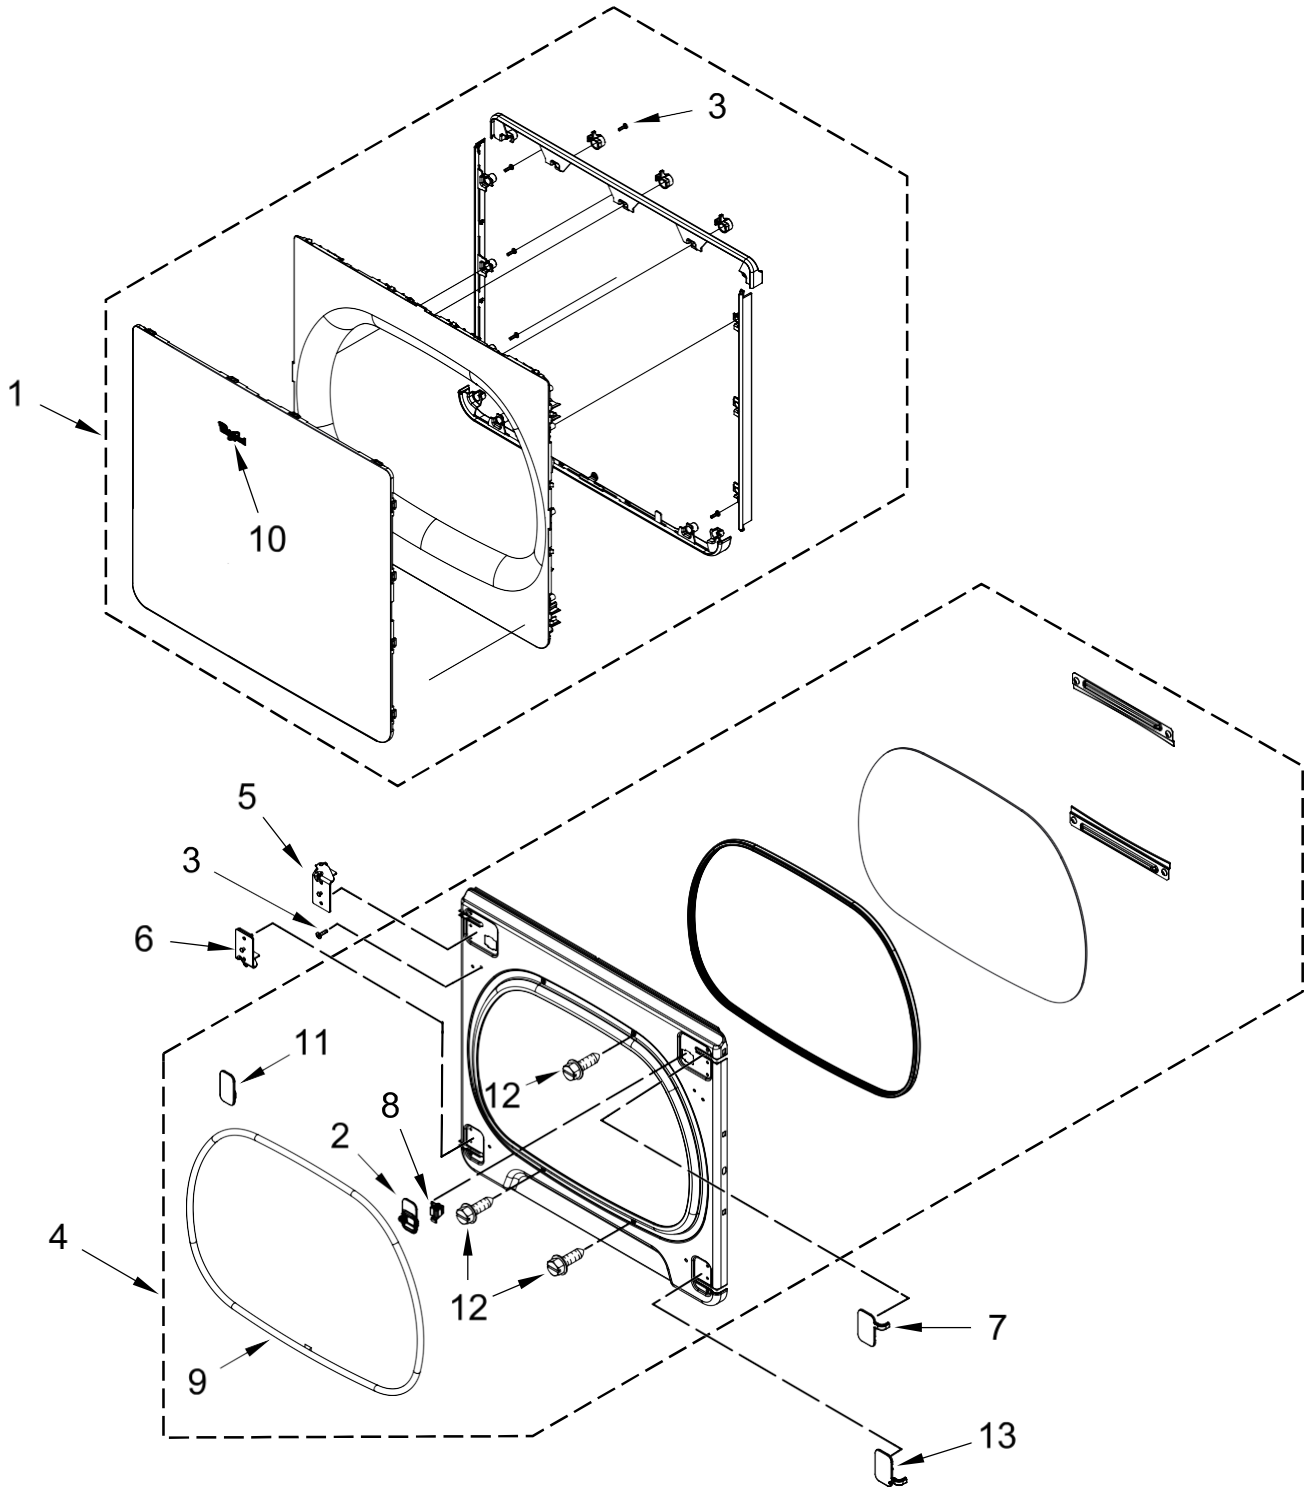

Secadora Whirlpool 7MWGD8000EW0

<u>Illus. No.</u>	<u>Part No.</u>	<u>Description</u>
1		Door, Outer
	W10614976	Black
2		Bezel, Door Catch
	W10631401	White
3	9742177	Screw
4		Assembly, Inner Door
	W10614997	White

<u>Illus. No.</u>	<u>Part No.</u>	<u>Description</u>
5		Hinge Assembly-Blade, Door (Upper)
	W10767920	Chrome Shadow
6		Hinge Assembly-Blade, Door (Lower)
	W10767921	Chrome Shadow
7		Hinge Cover, Top
	W10631395	White
8	W10610880	Assembly, Door Catch

<u>Illus. No.</u>	<u>Part No.</u>	<u>Description</u>
9	W10763835	Seal, Door
10		Badge
	W10393264	Grey
11		Catch, Door Cover
	W10631410	White
12	342055	Screw
13		Hinge Cover, Bottom
	W10631396	White