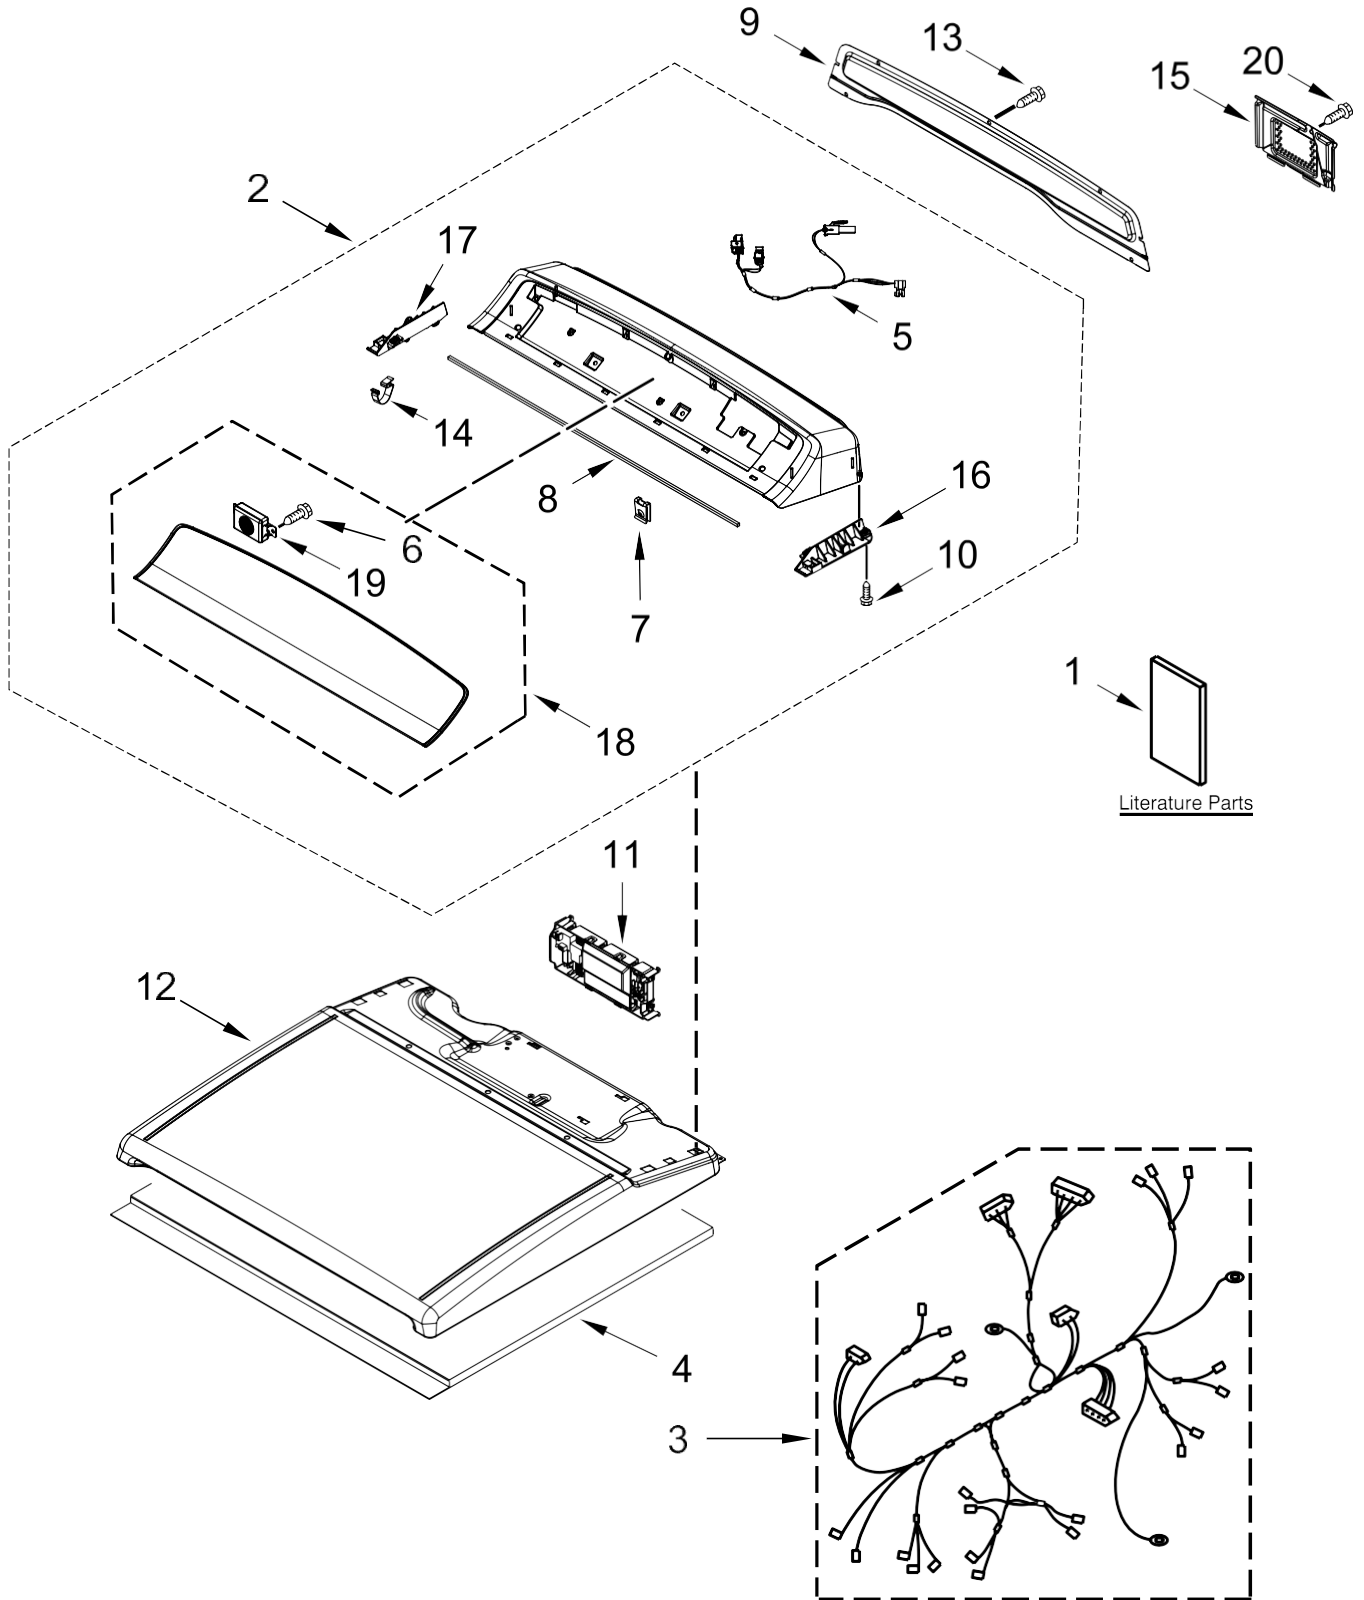

Secadora Whirlpool 7MWGD8000EW1

Secadora Whirlpool 7MWGD8000EW1

<u>Illus. No.</u>	<u>Part No.</u>	<u>Description</u>
1		Literature Parts
	W10807522	Installation Instructions
	W10807508	Owners Manual
	W10777449	Tech Sheet
	W10809795	Quickstart Guide
2		Assembly, Console
	W10806854	White
3	W10777444	Wiring Harness
4	W10123956	Panel, Dampening