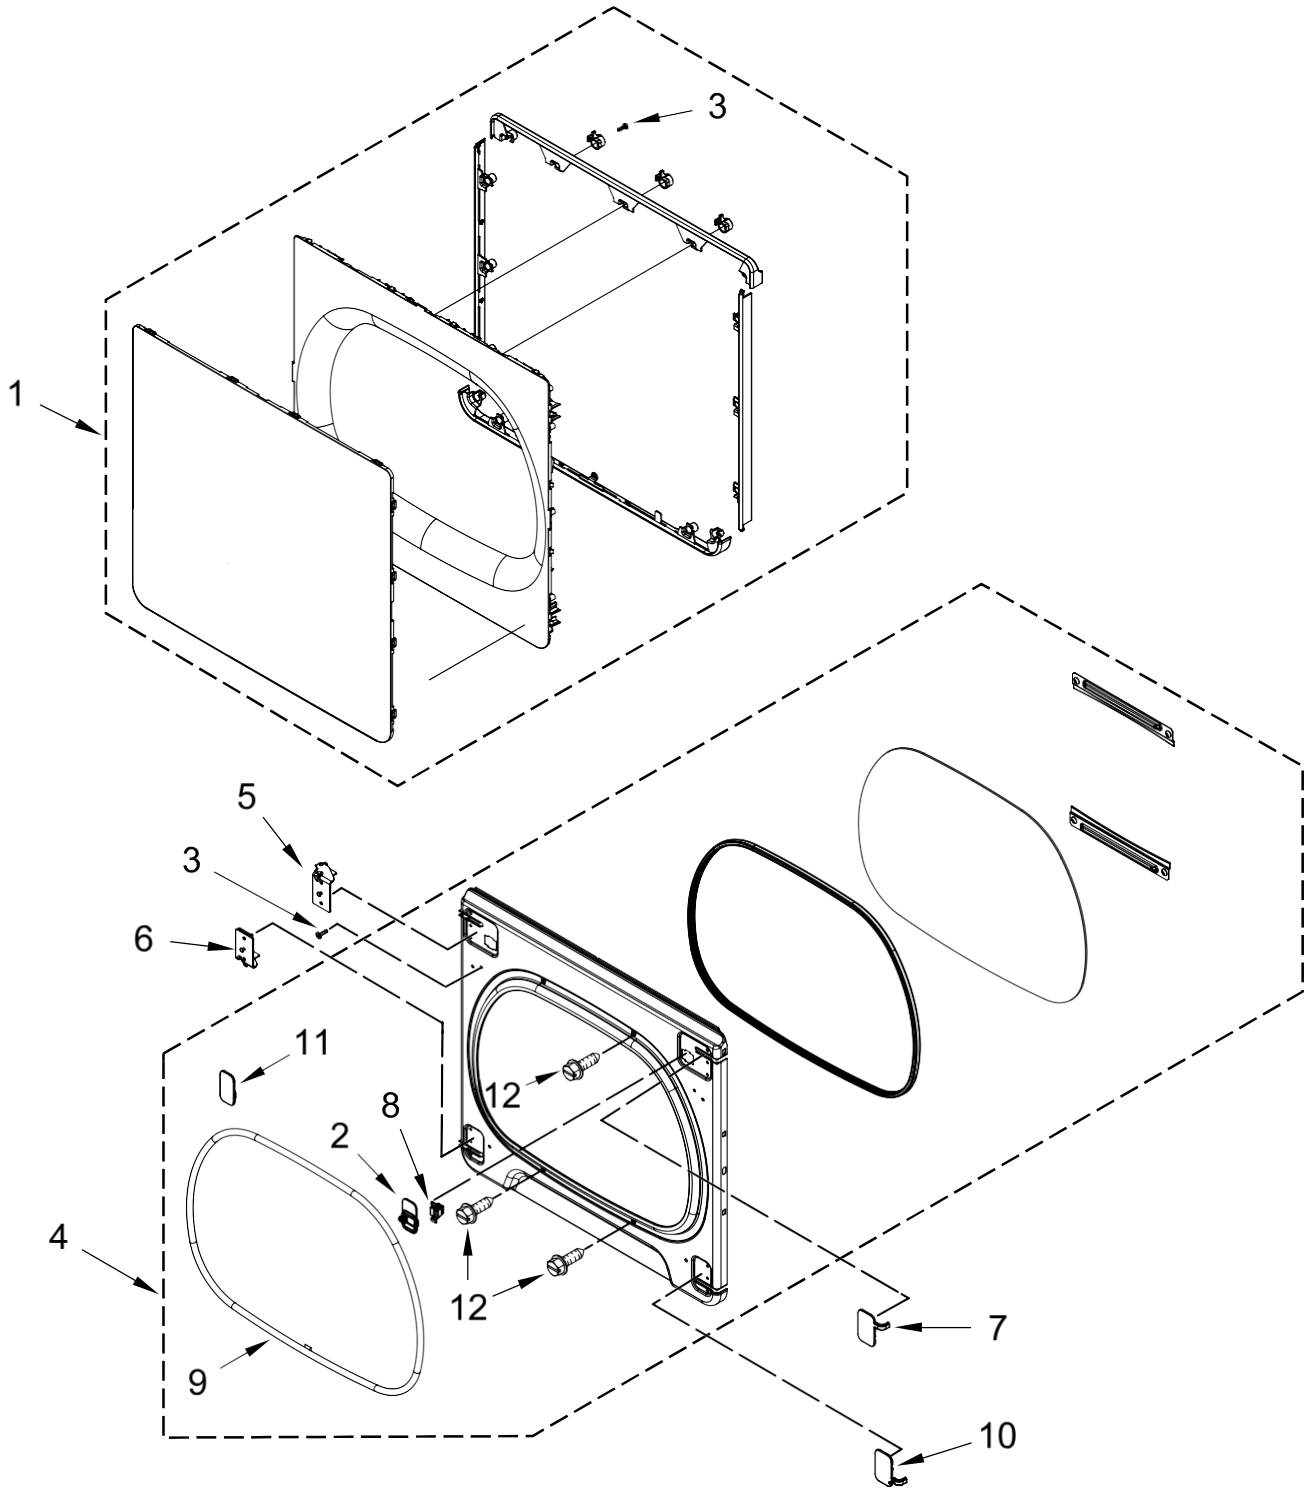

Secadora Whirlpool 7MWGD8000EW1

<u>Illus.</u> <u>No.</u>	<u>Part No.</u>	<u>Description</u>
1		Door, Outer
	W10614976	Black
2		Bezel, Door Catch
	W10631401	White
3	9742177	Screw
4		Assembly, Inner Door
	W10614997	White

<u>Illus.</u> <u>No.</u>	<u>Part No.</u>	<u>Description</u>
5	W10783754	Door, Hinge (Upper)
6	W10783755	Door, Hinge (Lower)
7		Hinge Cover, Top
	W10631395	White
8	W10610880	Assembly, Door Catch
9	W10763835	Seal, Door

<u>Illus.</u> <u>No.</u>	<u>Part No.</u>	<u>Description</u>
10		Hinge Cover, Bottom
	W10631396	White
11		Catch, Door Cover
	W10631410	White
12	342055	Screw