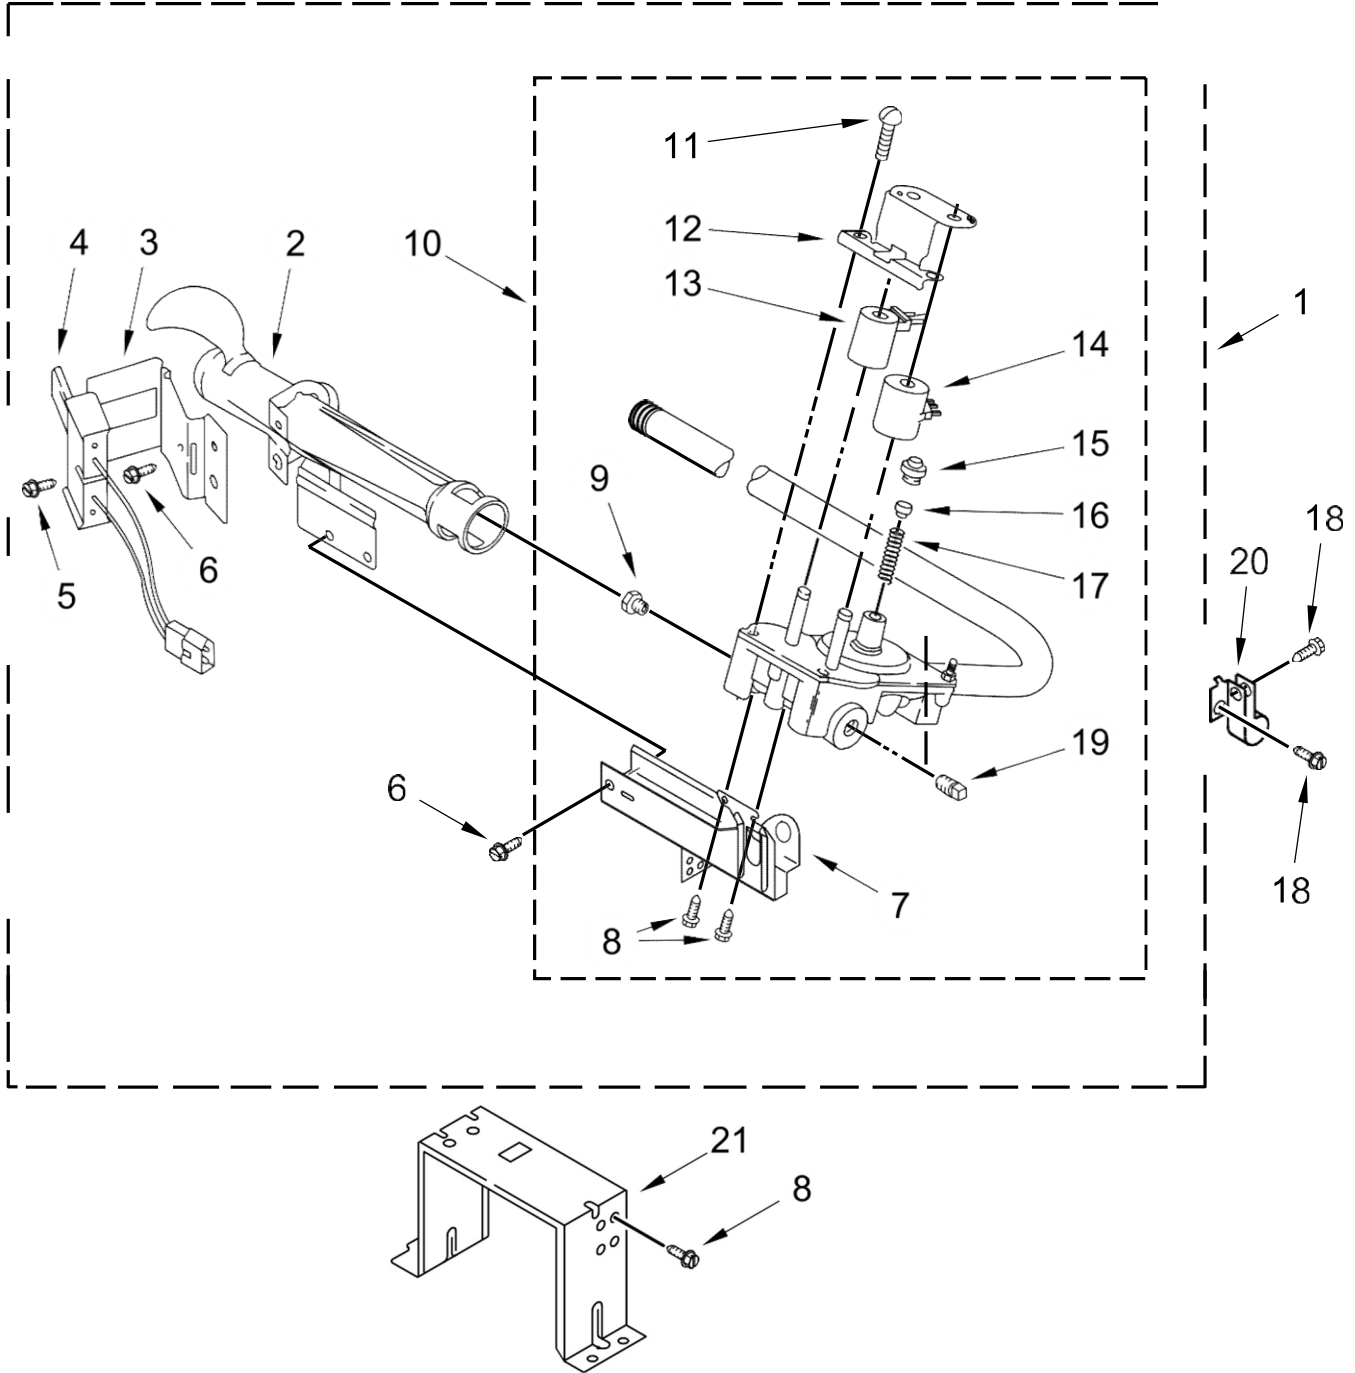

USE WITH TYPE 1 - NATURAL,
AND TYPE 4 - LIQUEFIED PROPANE AND BUTANE GASES

Secadora Whirlpool 7MWGD8000EW1

<u>Illus. No.</u>	<u>Part No.</u>	<u>Description</u>
1	W10608838	Burner Assembly
2	688617	Tube, Burner
3	694298	Bracket, Ignitor
4	686590	Ignitor
5	W10366705	Screw
6	343641	Screw
7	3389871	Base, Burner
8	3387057	Screw
9		Orifice, Burner 15418 Type 1 (Natural)

<u>Illus. No.</u>	<u>Part No.</u>	<u>Description</u>
10	W10118312	Valve, Gas 60 Hz. (Complete)
11	694421	Screw, Coil
12	694538	Bracket, Coil
13	694540	Coil, 60 Hz. (2 Terminal) (Main)
14	694539	Coil, 60 Hz (Split) (3 Terminal) (Pilot Position)
15	694424	Leak, Limiter
16	694423	Screw, Regulator Adjustment
17	694422	Spring, Regulator

<u>Illus. No.</u>	<u>Part No.</u>	<u>Description</u>
18	3390647	Screw
19	239822	Plug, Pipe
20	3978776	Bracket, Gas Pipe
21	3389889	Bracket, Support
		Following Parts Not Illustrated
	8576846	Conversion Kit (Type 1 to Type 4 LPG)