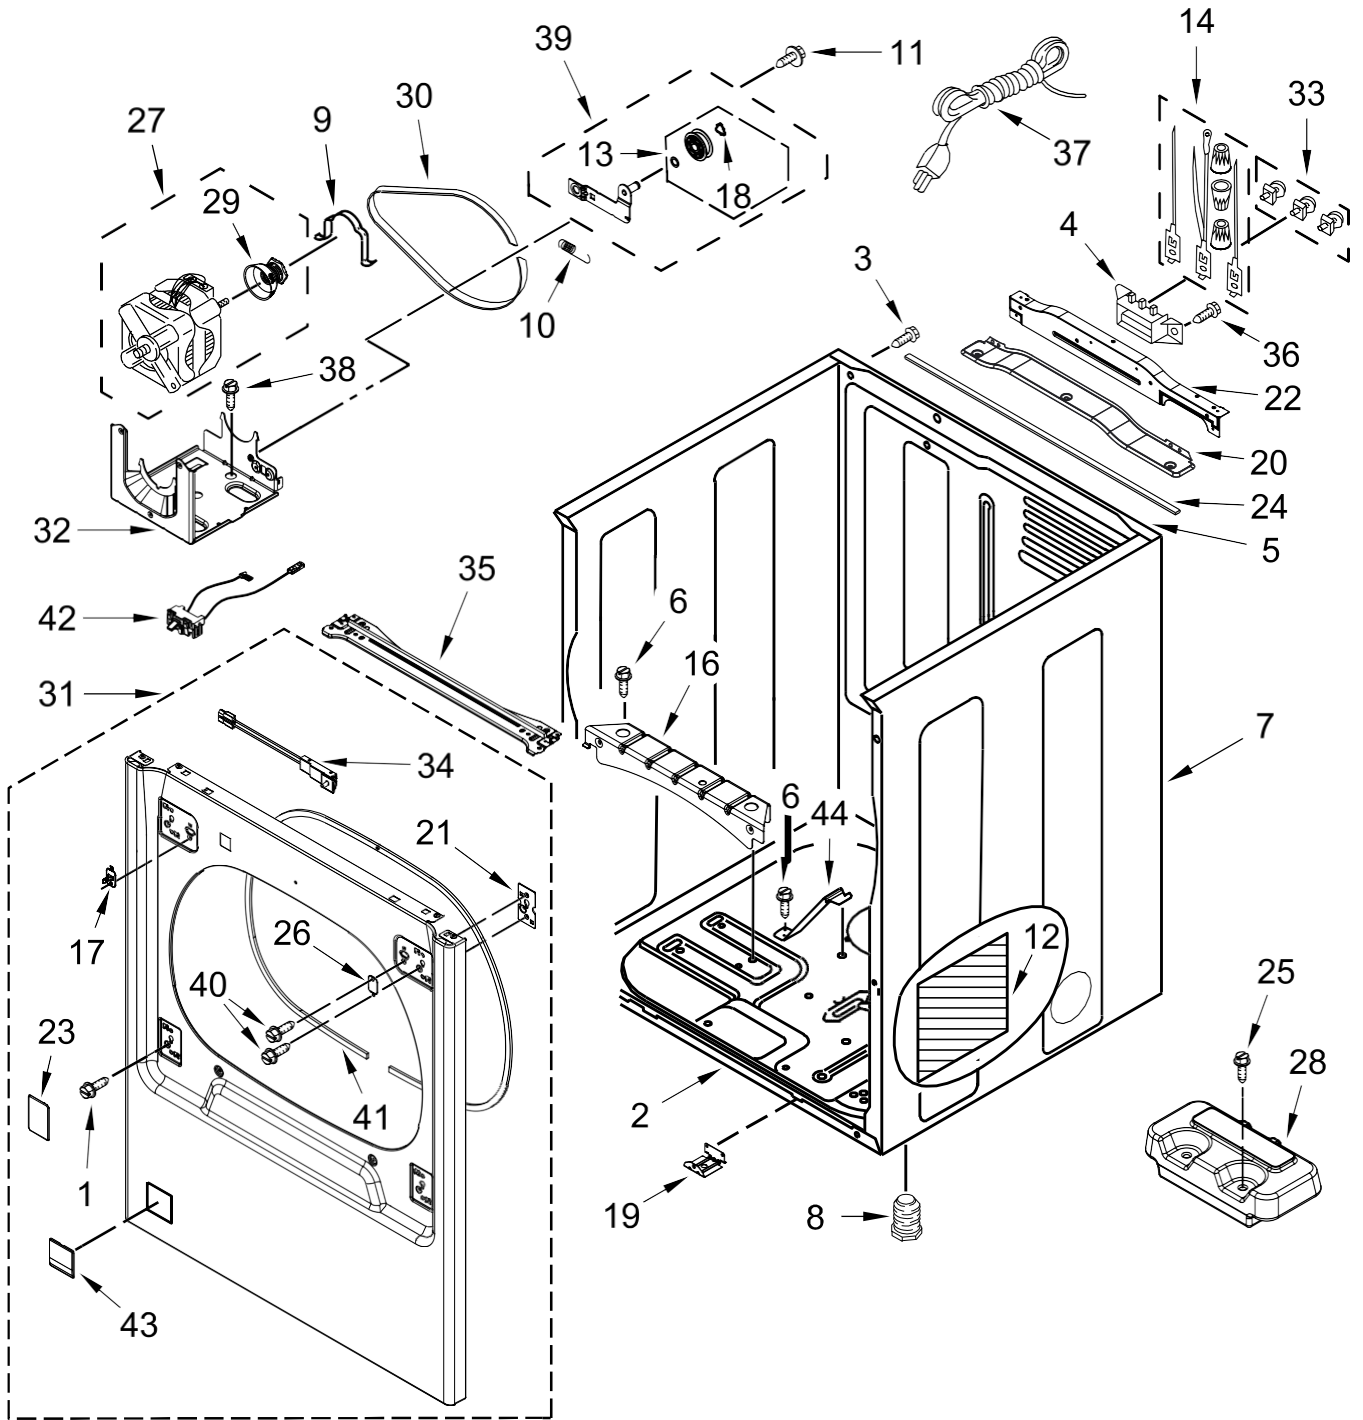

Secadora Whirlpool 7MWGD8000EW1

Secadora Whirlpool 7MWGD8000EW1

<u>Illus. No.</u>	<u>Part No.</u>	<u>Description</u>
1		Literature Parts
	W10807522	Installation Instructions
	W10807508	Owners Manual
	W10777449	Tech Sheet
	W10809795	Quickstart Guide
2		Assembly, Console
	W10806854	White
3	W10777444	Wiring Harness
4	W10123956	Panel, Dampening

<u>Illus. No.</u>	<u>Part No.</u>	<u>Description</u>
5	W10593673	Harness, User Interface
6	W10728156	Screw
7	W10298336	Nut, "U"
8	W10726632	Seal, Console
9	W10622402	Panel, Rear Console
10	W10219342	Screw
11	W10739352	Control, Electronic
12		Top
	W10508981	White

<u>Illus. No.</u>	<u>Part No.</u>	<u>Description</u>
13	9740848	Screw
14	8312709	Clip, Console
15	8317339	Cover, Terminal Block
16	W10631629	Console Mount (Right)
17	W10631630	Console Mount (Left)
18	W10791315	Fascia
19	W10568405	Assembly, Speaker
20	W10460893	Screw

Secadora Whirlpool 7MWGD8000EW1

<u>Illus. No.</u>	<u>Part No.</u>	<u>Description</u>
1	8533974	Screw
2	W10613683	Base, Cabinet
3	W10636208	Screw
4	3397659	Block, Terminal
5	W10824895	Panel, Rear
6	693995	Screw
7		Panel, Side (Right)
	W10645768	White (With Cutout)
		Panel, Side (Left)
	W10633648	White (Without Cutout)
8	3392100	Foot, Dryer
	279810	Foot, Optional (Extended Length Package Of 2) (Not Included)
9	W10121316	Clamp, Motor Mount
10	W10446781	Spring, Idler
11	3389420	Screw
12	W10791482	Insulation, Pad (Gas)
13	W10468057	Assembly, Pulley
14	279318	Terminal, Brass and Tinned (Includes Terminal Block Screw Kit)