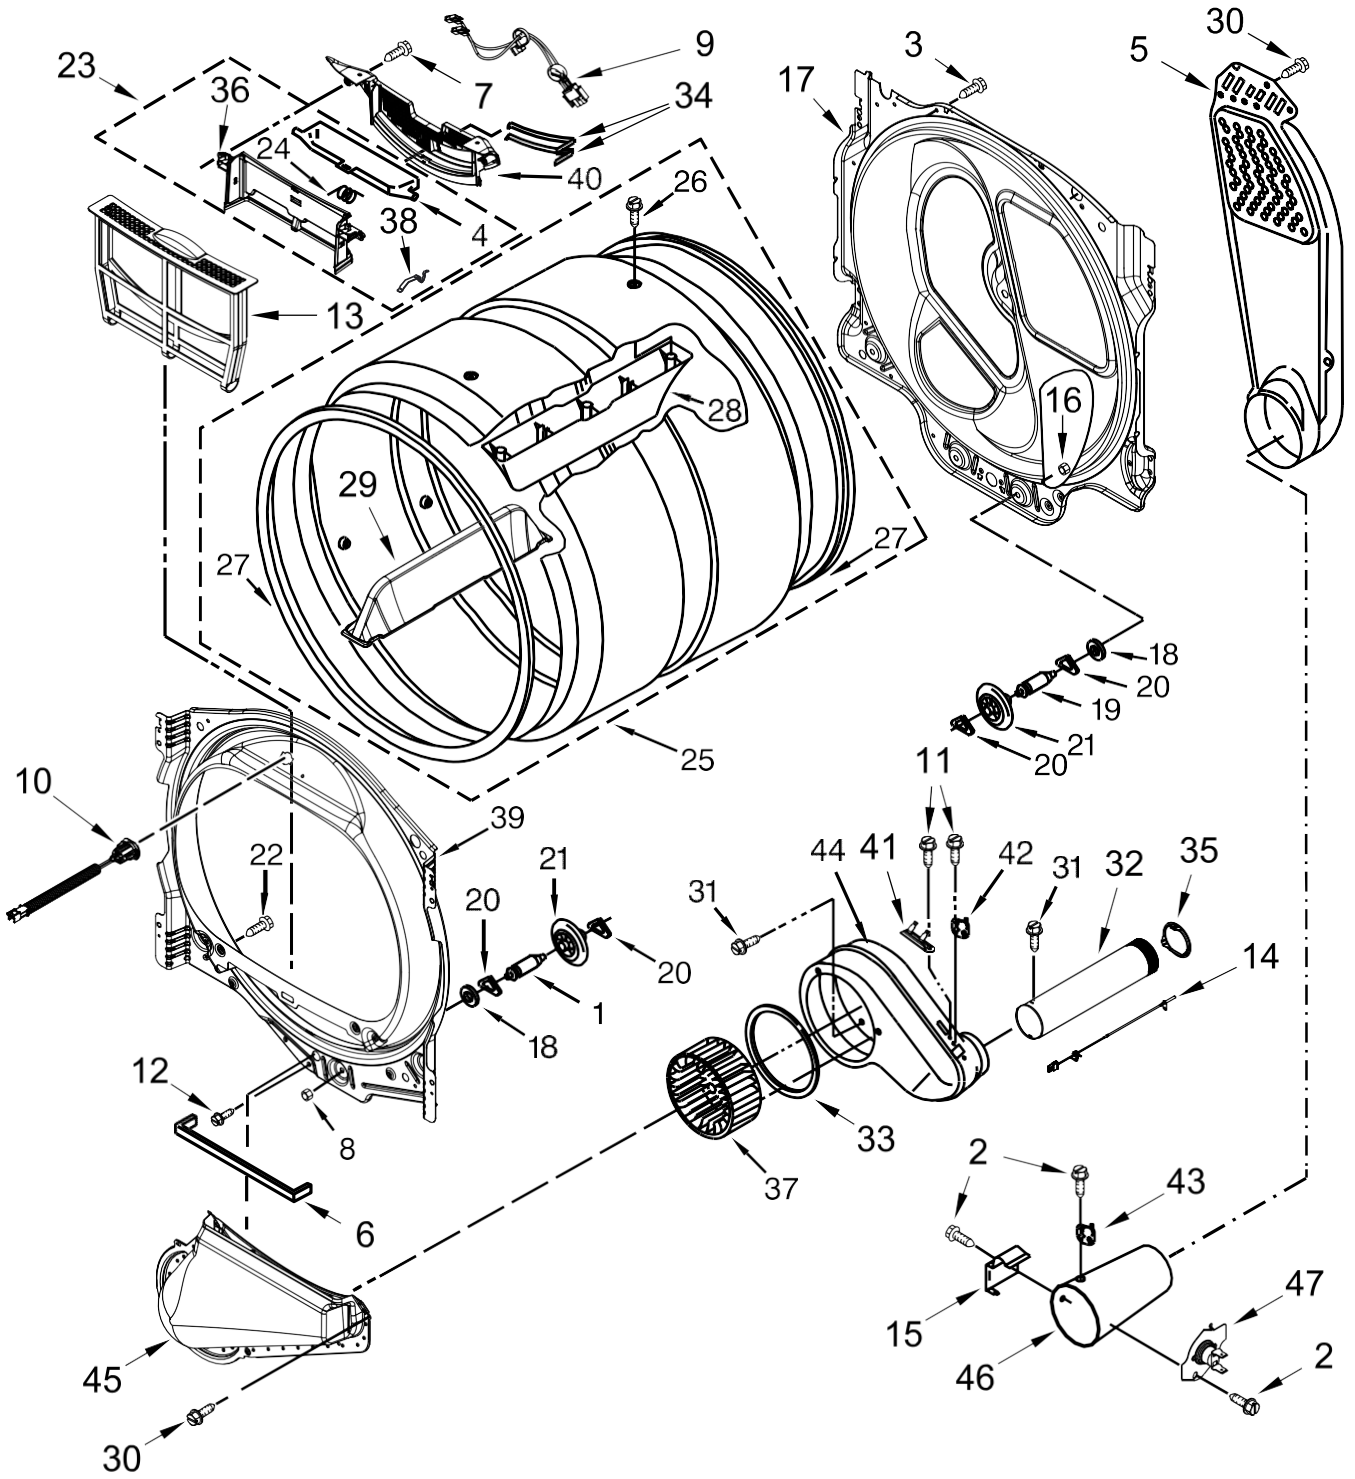

Secadora Whirlpool 7MWGD8000EW1

Secadora Whirlpool 7MWGD8000EW1

<u>Illus.</u> <u>No.</u>	<u>Part No.</u>	<u>Description</u>
1	W10359271	Shaft, Drum Roller - Right Hand Thread
2	489463	Screw
3	3390647	Screw
4	W10608808	Door, Lint Screen
5	W10613341	Duct, Inlet
6	W10701355	Seal, Housing Outlet to Lint Duct
7	3387230	Screw
8	3934666	Nut, Hex
9	W10657328	Sensor Jumper, Moisture
10	W10629046	Assembly, Drum Light
11	693995	Screw
12	3357011	Screw
13		Screen, Lint W10608811 White
14	W10651569	Thermistor, Gas Inlet
15	338906	Sensor, Radiant
16	W10001120	Nut, Hex (Left Hand Thread)
17	W10638203	Bulkhead, Rear

<u>Illus.</u> <u>No.</u>	<u>Part No.</u>	<u>Description</u>
18	3387459	Washer
19	W10359272	Shaft, Drum Roller - Left Hand Thread
20	W10512946	Washer, Tri Ring
21	W10314171	Roller, Support
22	W10348409	Screw
23	W10608812	Assembly, Outlet Housing
24	W10219015	Spring, Lint Screen Door
25	W10626460	Assembly, Drum
26	W10219342	Screw
27	W10664120	Seal, Drum
28	W10767090	Baffle, Drum Low
29	W10767074	Baffle, Drum High
30	693995	Screw
31	90767	Screw
32	W10608817	Pipe, Exhaust
33	697770	Seal, Plate Cover
34	W10608814	Sensor, Electrode
35	W10344699	Collar, Duct
36	W10608806	Housing, Outlet

<u>Illus.</u> <u>No.</u>	<u>Part No.</u>	<u>Description</u>
37	697772	Wheel, Blower
38	W10608815	Spring Clip, Lint Screen
39	W10623481	Bulkhead, Front
40	W10608813	Grille, Outlet
41	W10693363	Fuse, Thermal (91C)
42	8577274	Thermistor
43	3391912	Thermostat, Hi Limit
44	W10667717	Housing, Blower
45	W10608803	Assembly, Lint Duct
46	8573824	Funnel, Burner
47	8573713	Cut-Off, Thermal