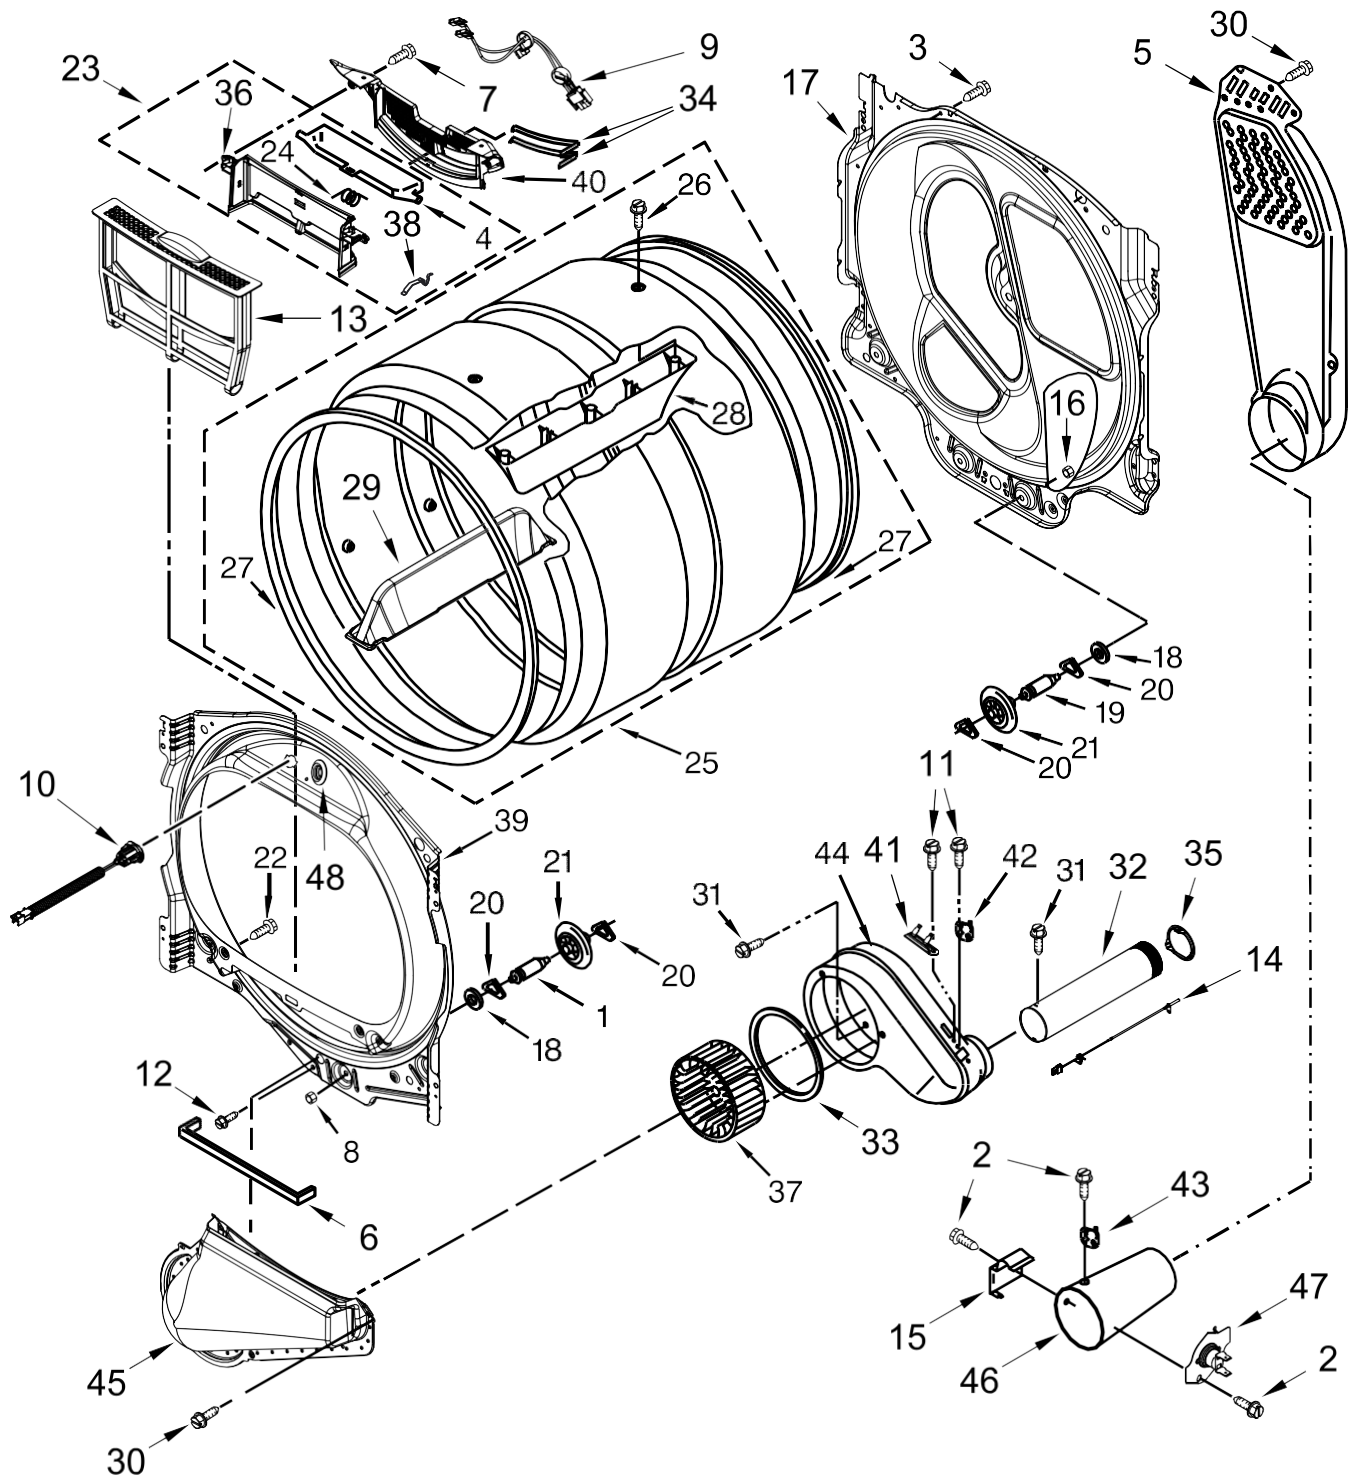

Secadora Whirlpool 7MWGD8000EW2

Secadora Whirlpool 7MWGD8000EW2

<u>Illus.</u> <u>No.</u>	<u>Part No.</u>	<u>Description</u>
1	W10359271	Shaft, Drum Roller - Right Hand Thread
2	489463	Screw
3	3390647	Screw
4	W10608808	Door, Lint Screen
5	W10834203	Duct, Inlet Assembly
6	W10701355	Seal, Housing Outlet to Lint Duct
7	3387230	Screw
8	3934666	Nut, Hex
9	W10657328	Sensor Jumper, Moisture
10	W10629046	Assembly, Drum Light
11	693995	Screw
12	3357011	Screw
13		Screen, Lint W10608811 White
14	W10651569	Thermistor, Gas Inlet
15	338906	Sensor, Radiant

<u>Illus.</u> <u>No.</u>	<u>Part No.</u>	<u>Description</u>
16	W10001120	Nut, Hex (Left Hand Thread)
17	W10638203	Bulkhead, Rear
18	3387459	Washer
19	W10359272	Shaft, Drum Roller - Left Hand Thread
20	W10512946	Washer, Tri Ring
21	W10314171	Roller, Support
22	W10567155	Screw
23	W10608812	Assembly, Outlet Housing
24	W10219015	Spring, Lint Screen Door
25	W10626460	Assembly, Drum
26	W10219342	Screw
27	W10664120	Seal, Drum
28	W10767090	Baffle, Drum Low
29	W10767074	Baffle, Drum High
30	693995	Screw
31	90767	Screw
32	W10608817	Pipe, Exhaust

<u>Illus.</u> <u>No.</u>	<u>Part No.</u>	<u>Description</u>
33	697770	Seal, Plate Cover
34	W10608814	Sensor, Electrode
35	W10344699	Collar, Duct
36	W10608806	Housing, Outlet
37	697772	Wheel, Blower
38	W10608815	Spring Clip, Lint Screen
39	W10861007	Bulkhead, Front
40	W10608813	Grille, Outlet
41	W10693363	Fuse, Thermal (91C)
42	8577274	Thermistor
43	3391912	Thermostat, Hi Limit
44	W10667717	Housing, Blower
45	W10608803	Assembly, Lint Duct
46	8573824	Funnel, Burner
47	8573713	Cut-Off, Thermal
48	359702	Cap