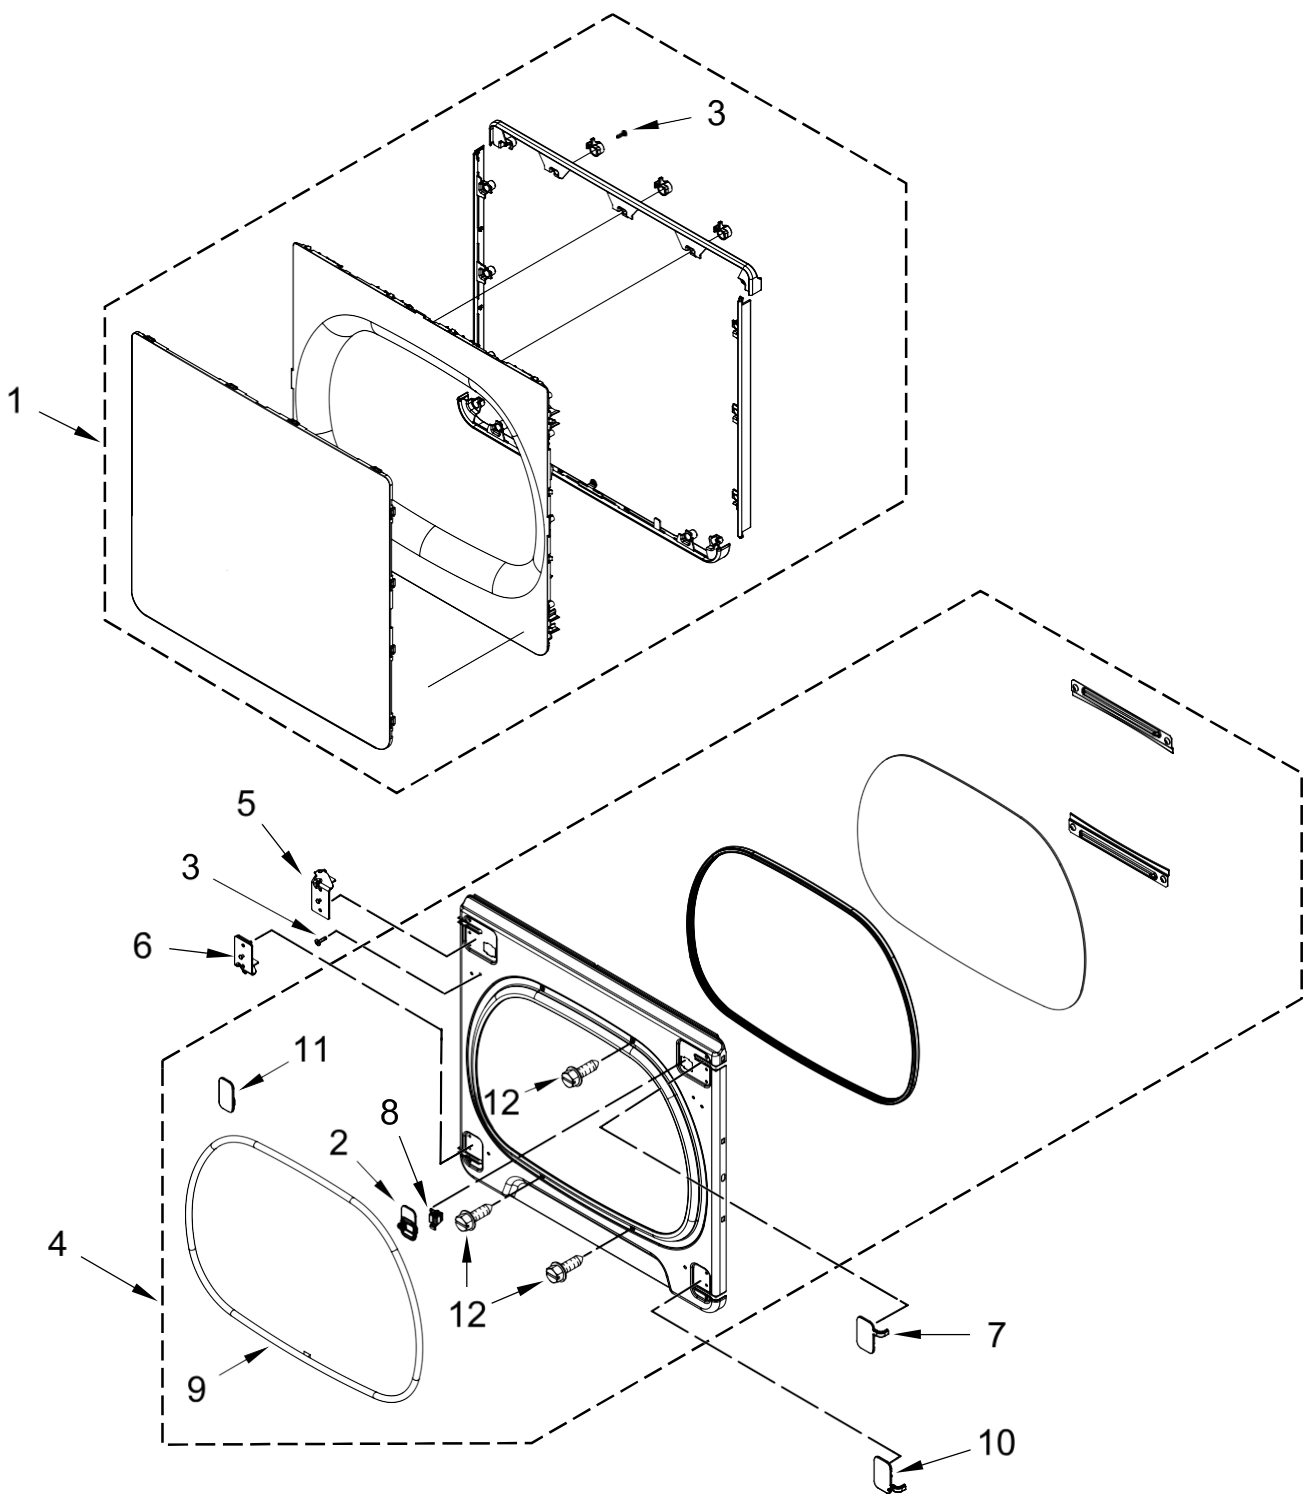

Secadora Whirlpool 7MWGD8000EW2

<u>Illus.</u> <u>No.</u>	<u>Part No.</u>	<u>Description</u>
1		Door, Outer
	W10614976	Black
2		Bezel, Door Catch
	W10631401	White
3	9742177	Screw
4		Assembly, Inner Door
	W10614997	White

<u>Illus.</u> <u>No.</u>	<u>Part No.</u>	<u>Description</u>
5	W10783754	Door, Hinge (Upper)
6	W10783755	Door, Hinge (Lower)
7		Hinge Cover, Top
	W10631395	White
8	W10610880	Assembly, Door Catch
9	W10763835	Seal, Door

<u>Illus.</u> <u>No.</u>	<u>Part No.</u>	<u>Description</u>
10		Hinge Cover, Bottom
	W10631396	White
11		Cover, Door Catch
	W10631410	White
12	342055	Screw