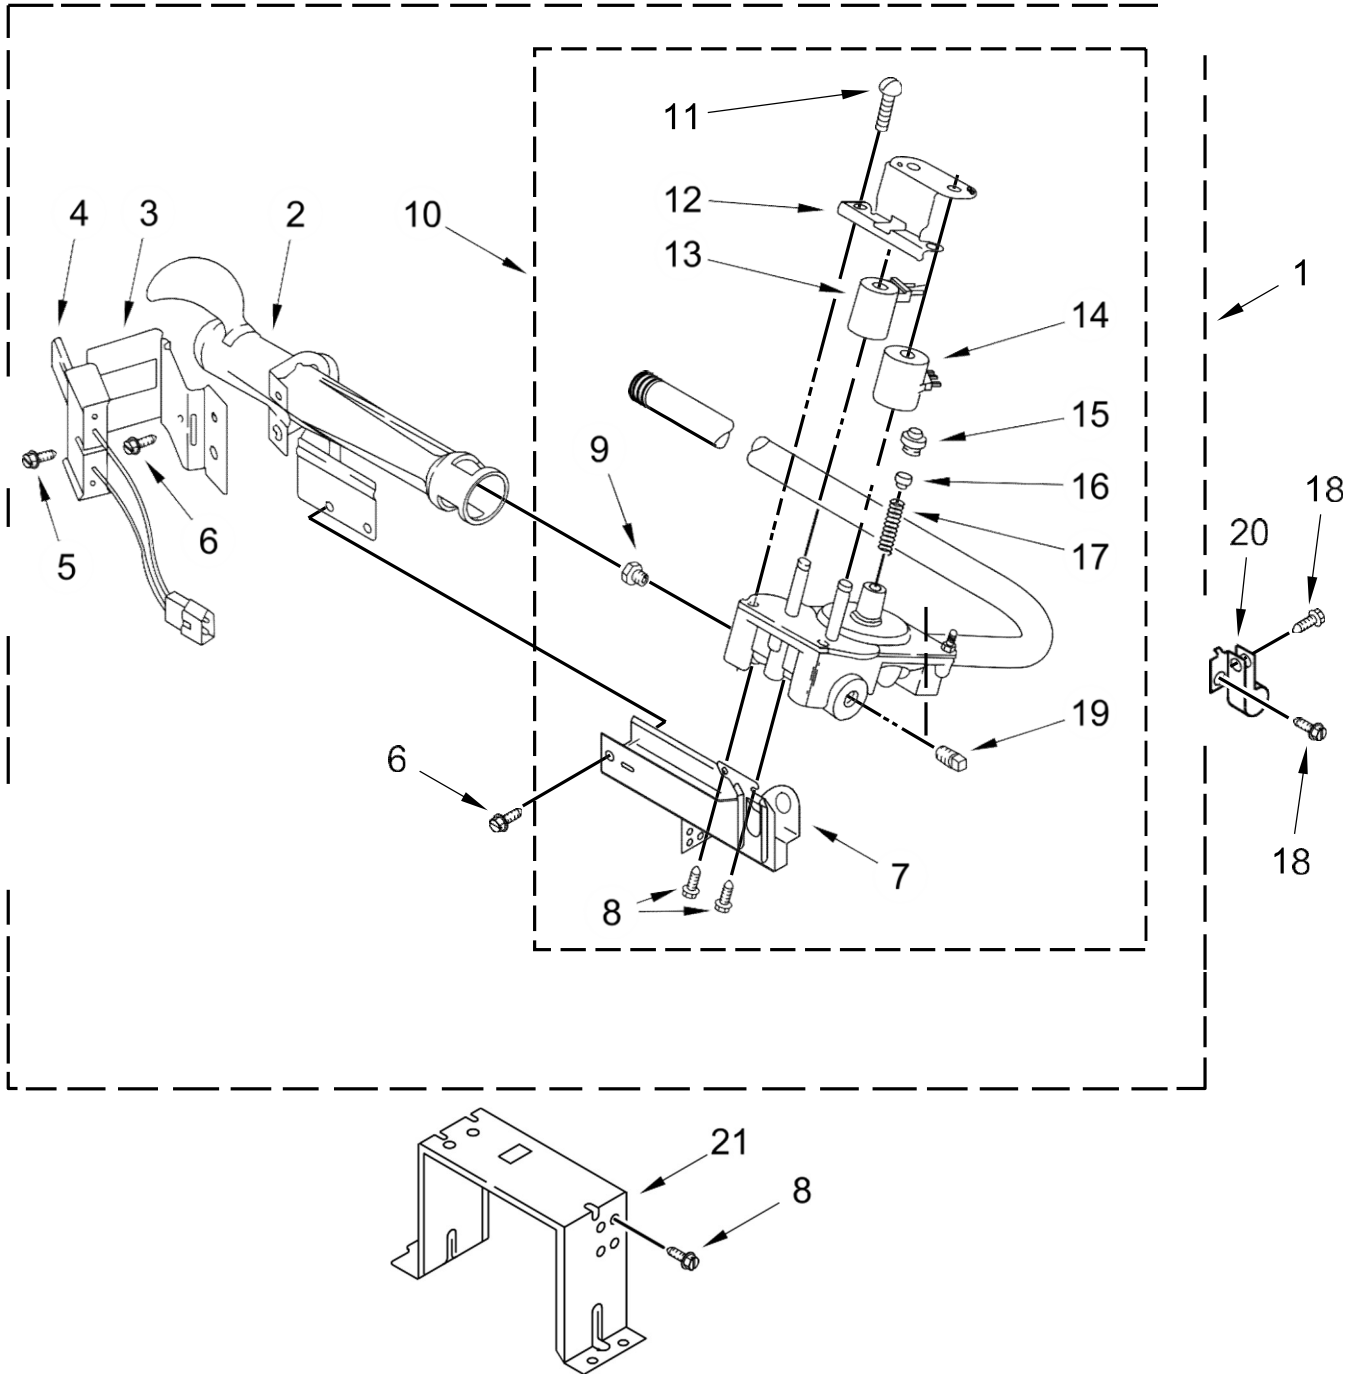

USE WITH TYPE 1 - NATURAL,
AND TYPE 4 - LIQUEFIED PROPANE AND BUTANE GASES

Secadora Whirlpool 7MWGD8000EW2

<u>Illus. No.</u>	<u>Part No.</u>	<u>Description</u>
1	W10608838	Burner Assembly
2	688617	Tube, Burner
3	694298	Bracket, Ignitor
4	686590	Ignitor
5	W10366705	Screw
6	343641	Screw
7	3389871	Base, Burner
8	3387057	Screw
9		Orifice, Burner 15418 Type 1 (Natural)

<u>Illus. No.</u>	<u>Part No.</u>	<u>Description</u>
10	W10118312	Valve, Gas 60 Hz. (Complete)
11	694421	Screw, Coil
12	694538	Bracket, Coil
13	694540	Coil, 60 Hz. (2 Terminal) (Main)
14	694539	Coil, 60 Hz (Split) (3 Terminal) (Pilot Position)
15	694424	Leak, Limiter
16	694423	Screw, Regulator Adjustment
17	694422	Spring, Regulator

<u>Illus. No.</u>	<u>Part No.</u>	<u>Description</u>
18	3390647	Screw
19	239822	Plug, Pipe
20	3978776	Bracket, Gas Pipe
21	3389889	Bracket, Support
		Following Parts Not Illustrated
	8576846	Conversion Kit (Type 1 to Type 4 LPG)