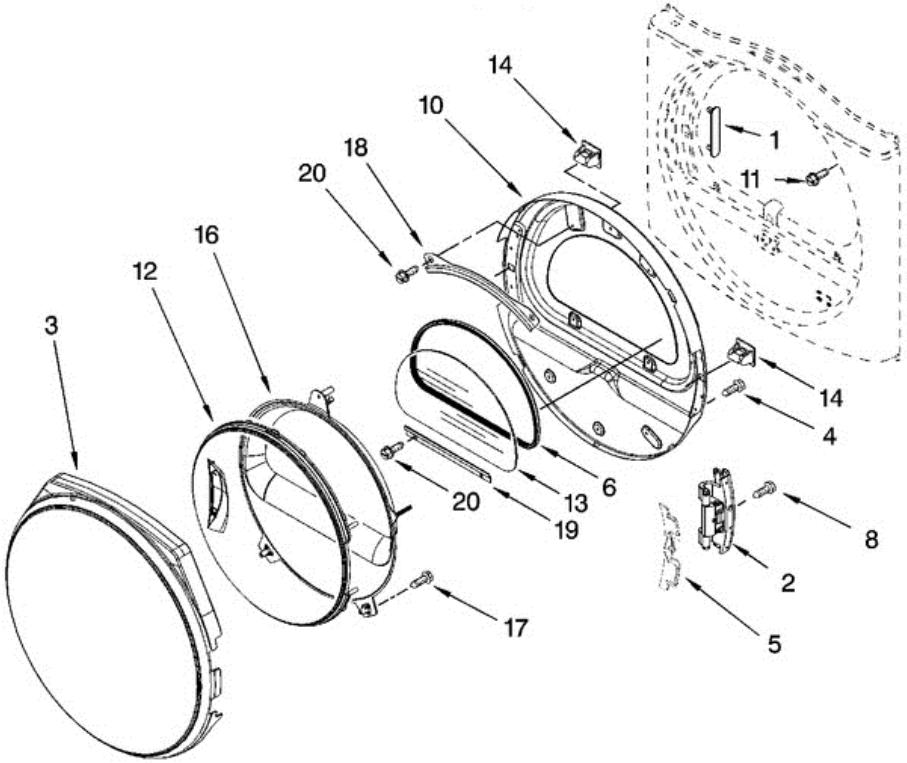

7MWGD8300SW0 QUEMADOR

7MWGD8300SW0 QUEMADOR

1	8576353	BURNER ASSEMBLY 60 HZ. (WHITE RODGERS)
2	688617	TUBE, BURNER
3	694298	BRACKET, IGNITOR
4	686590	IGNITOR
5	3393909	SCREW & WASHER (8-32 X 7/8)
6	343641	SCREW, 10-16 X 1/2
7	3389871	BASE, BURNER
8	3387057	SCREW, 8-18 X 3/8
9	15418	ORIFICE, BURNER TYPE 1
9	15422	ORIFICE, BURNER (TYPE 4) (BUTANE)
9	234867	ORIFICE, BURNER (TYPE 4) (PROPANE)
10	8281914	VALVE, GAS 60 HZ. (COMPLETE)
11	694421	SCREW, BRACKET MOUNTING (8-32 X 1/2) (2)
12	694538	BRACKET, COIL
13	694540	COIL, 60 HZ. (2 TERMINAL) (MAIN)
14	694539	COIL, 60 HZ. (SPLIT) (3 TERMINAL) (PILOT POSITION)
15	694424	LEAK, LIMITER
16	694423	SCREW, REGULATOR ADJUSTMENT
17	694422	SPRING, REGULATOR
18	3390647	SCREW, 8-18 X 1/2
20	239822	PLUG, PIPE
25	3387561	CLAMP-PIPE
26		FOLLOWING PARTS NOT ILLUSTRATED
26	3389889	BRACKET, SUPPORT
26	8576846	CONVERSION KIT (TYPE (1) TO TYPE (4) LPG)

7MWGD8300SW0 PUERTA

7MWGD8300SW0 PUERTA

1	8565119	PLUG STRIP
2	8578887	DOOR, HINGE ASSEMBLY
3	8571836	DOOR, OUTER RING
3	W10044180	WHITE
4	8534044	SCREW, 8-18 X 1/2
5	8571839	COVER, HINGE
6	8579663	SEAL, WINDOW
8	W10017850	SCREW, 10-24 X 3/64
10	8578933	DOOR ASSEMBLY (INNER) (INCLUDES ILLUS. 14)
11	355515	SCREW, 8-18 X 11/16
12	W10044180	ASSEMBLY, (DOOR OUTER)
13	8565117	WINDOW
14	690081	DOOR CATCH ASSEMBLY
16	W10108900	DOOR, INTERMEDIATE
17	8534022	SCREW
18	8519356	RETAINER, UPPER
19	8519354	RETAINER-LOWER
20	3393258	SCREW