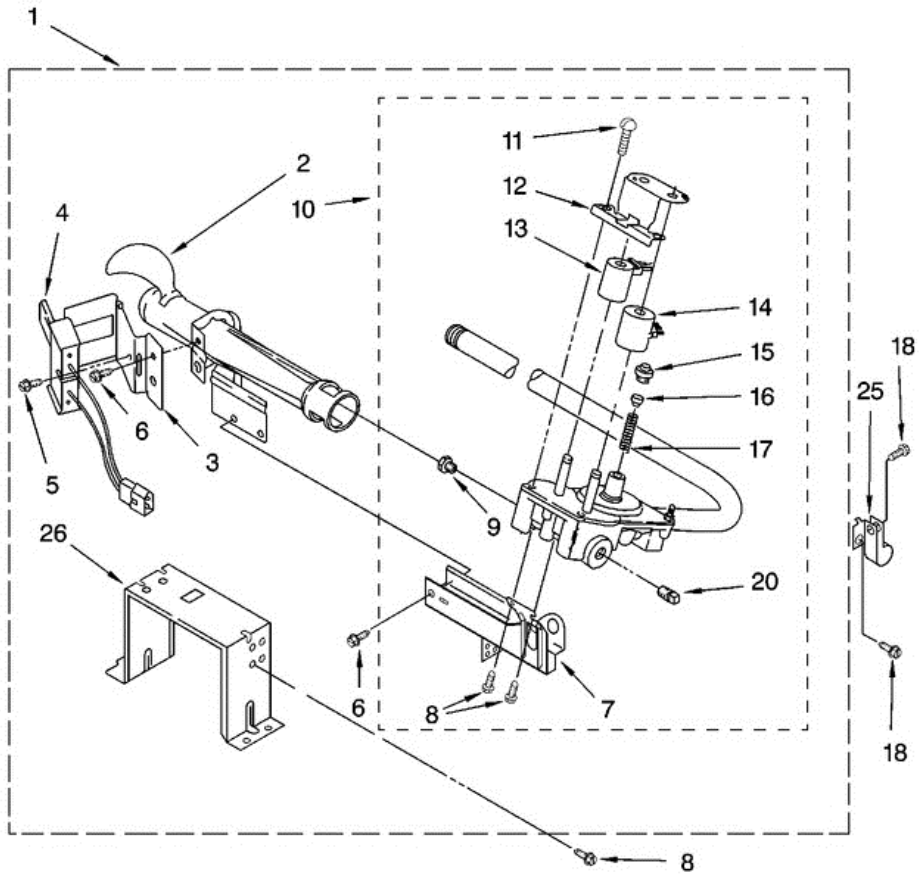

34	3387223	ELECTRODE, SENSOR
35	8578825	BRACKET, DRUM LIGHT
36	3403634	SOCKET ASSEMBLY
37	697772	WHEEL, BLOWER
38	8573713	THERMAL CUT-OFF
39	3394986	SPRING, LINT SCREEN DOOR
40	8066208	CLIP-SPRING
41	695240	SCREW, 8-18 X 1/2
42	8577274	THERMISTOR
43	487909	SCREW, 8-15 X 1/2
44	8544362	HOUSING, BLOWER
45	8066168	LINT DUCT ASSEMBLY
46	8573824	FUNNEL, BURNER
47	8573028	THERMOSTAT, HIGH-LIMIT 205 F (96 C)
48	338906	SENSOR, RADIANT
51	3387230	SCREW, 10-16 X 1
53	8565733	BAFFLE, DRUM
54	8565061	BULKHEAD, FRONT
58	8563756	GRILL, OUTLET
59	3392519	THERMAL FUSE
60	697770	SEAL, COVER PLATE
64	W10049370	LINT SCREEN

7MWGD8300SW0 QUEMADOR