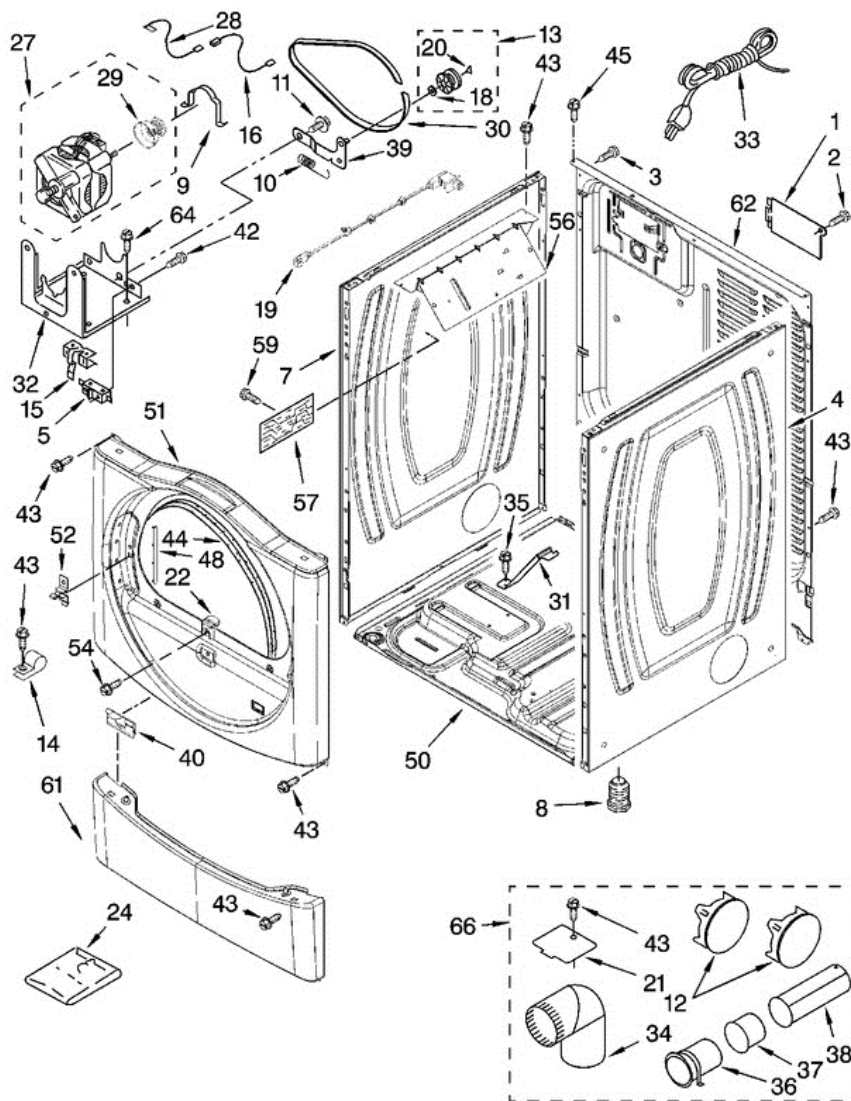

7MWGD8300SW0 TABLERO

7MWGD8300SW0 TABLERO

2	8563730	TOP (WHITE)
3	W10110973	HARNESS, MAIN
4	W10099598	PANEL, CONSOLE
5	3394427	CLIP-HARNESS
6	8565237	BRACKET, CONSOLE
7	353424	CONNECTOR, SENSOR
8	94614	TERMINAL (FEMALE)
9	3936144	PLUG, TERMINAL
10	94613	TERMINAL
11	3390647	SCREW, 8-18 X 1/2
13	8574968	CHANNEL, WATER
14	8303811	BADGE, ASSEMBLY
15	3395683	CONNECTOR (MOTOR)
16	3400238	SCREW, 2-28 X 1/2
20	8571955	ASSEMBLY, USER INTERFACE
21	3400238	SCREW, 2-28 X 1/2
22	8574963	KNOB

Distribuidor Autorizado

SurteRápido.com

Venta de Refacciones
Electrodomesticas

7MWGD8300SW0 GABINETE

7MWGD8300SW0 GABINETE

1	8317340	COVER, TERMINAL BLOCK
2	3390814	SCREW, 8-18 X 3/8
3	8533974	SCREW, GROUND
4	8565048	PANEL, SIDE (R.H.) (WHITE)
5	3394881	SWITCH, BROKEN BELT
7	8565054	PANEL, SIDE (L.H.) (WHITE)
8	279810	FOOT-OPTIONAL(EXTENDED LENGTH PACKAGE OF 2)
8	3392100	FOOT, DRYER
9	660658	CLAMP, MOTOR (2)
10	3387374	SPRING, IDLER
11	3389420	RETAINER, IDLER
12	697750	PLUG-MULTIVENT
13	3388672	PULLEY ASSEMBLY
14	3978776	BRACKET, GAS PIPE
15	8066120	LEVER, SNAP SWITCH
16	3394081	WIRE, BELT SWITCH
18	233520	WASHER, THRUST
19	8574875	SWITCH, ASSEMBLY DOOR
20	690997	TRI RING
21	8066115	COVER-PLATE
22	8580015	RAMP, DOOR
24	8572546	KIT, STACK ASSEMBLY
27	8538263	MOTOR, ASSEMBLY 60 HZ.
28	3398948	WIRE, JUMPER (BROKEN BELT SWITCH)
29	8578220	PULLEY 60 HZ.
30	3387610	BELT, DRIVE
31	8529757	BRACKET, BURNER
32	3387118	BRACKET, MOTOR
33	3401401	CORD, POWER
34	49026	4" - 90° ELBOW
35	693995	SCREW, 8-18 X 3/8
36	8563747	EXHAUST PIPE & BRACKET
37	8563750	EXHAUST PIPE (SHORT)