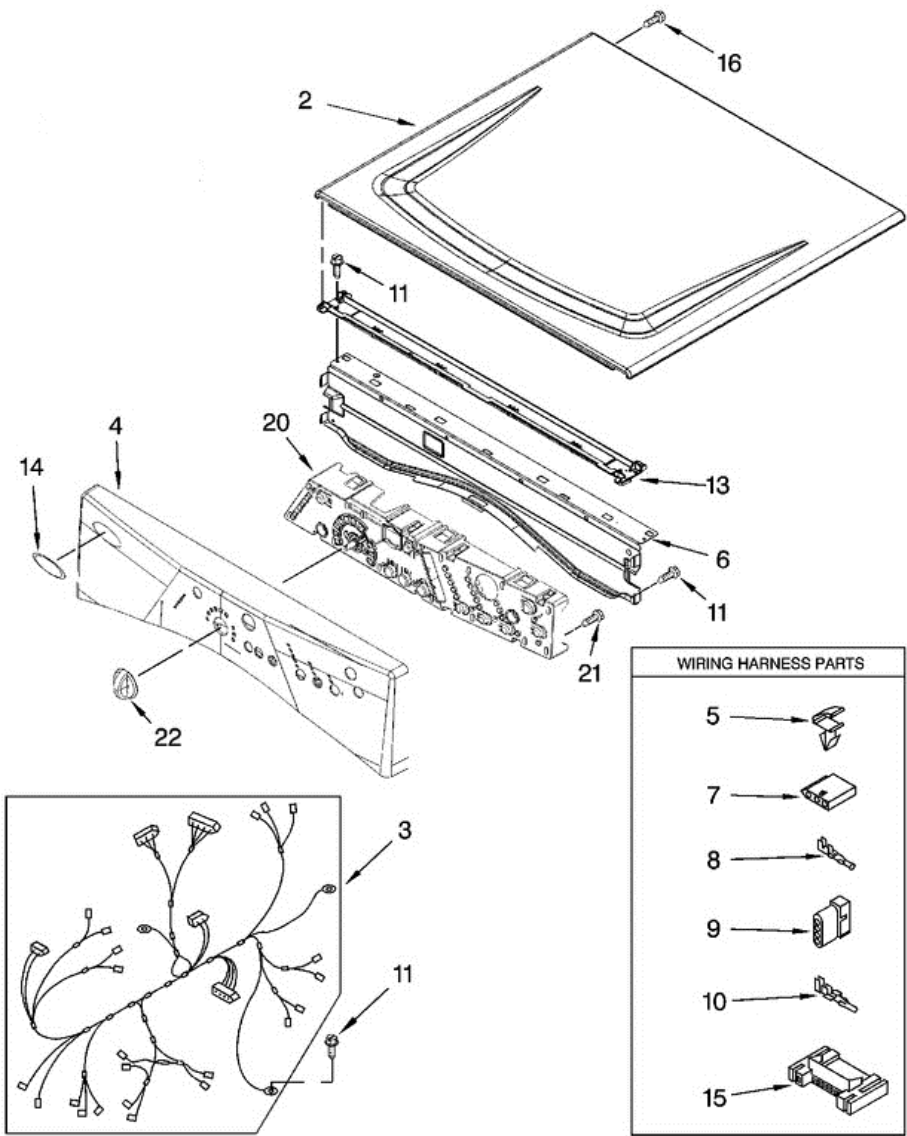

7MWGD8300SW0 TABLERO

7MWGD8300SW0 TABLERO

2	8563730	TOP (WHITE)
3	W10110973	HARNESS, MAIN
4	W10099598	PANEL, CONSOLE
5	3394427	CLIP-HARNESS
6	8565237	BRACKET, CONSOLE
7	353424	CONNECTOR, SENSOR
8	94614	TERMINAL (FEMALE)
9	3936144	PLUG, TERMINAL
10	94613	TERMINAL
11	3390647	SCREW, 8-18 X 1/2
13	8574968	CHANNEL, WATER
14	8303811	BADGE, ASSEMBLY
15	3395683	CONNECTOR (MOTOR)
16	3400238	SCREW, 2-28 X 1/2
20	8571955	ASSEMBLY, USER INTERFACE
21	3400238	SCREW, 2-28 X 1/2
22	8574963	KNOB

Distribuidor Autorizado

SurteRápido.com

Venta de Refacciones
Electrodomesticas

7MWGD8300SW0 GABINETE

7MWGD8300SW0 GABINETE

1	8317340	COVER, TERMINAL BLOCK
2	3390814	SCREW, 8-18 X 3/8
3	8533974	SCREW, GROUND
4	8565048	PANEL, SIDE (R.H.) (WHITE)
5	3394881	SWITCH, BROKEN BELT
7	8565054	PANEL, SIDE (L.H.) (WHITE)
8	279810	FOOT-OPTIONAL(EXTENDED LENGTH PACKAGE OF 2)
8	3392100	FOOT, DRYER
9	660658	CLAMP, MOTOR (2)
10	3387374	SPRING, IDLER
11	3389420	RETAINER, IDLER
12	697750	PLUG-MULTIVENT
13	3388672	PULLEY ASSEMBLY
14	3978776	BRACKET, GAS PIPE
15	8066120	LEVER, SNAP SWITCH
16	3394081	WIRE, BELT SWITCH
18	233520	WASHER, THRUST
19	8574875	SWITCH, ASSEMBLY DOOR
20	690997	TRI RING
21	8066115	COVER-PLATE
22	8580015	RAMP, DOOR
24	8572546	KIT, STACK ASSEMBLY
27	8538263	MOTOR, ASSEMBLY 60 HZ.
28	3398948	WIRE, JUMPER (BROKEN BELT SWITCH)
29	8578220	PULLEY 60 HZ.
30	3387610	BELT, DRIVE
31	8529757	BRACKET, BURNER
32	3387118	BRACKET, MOTOR
33	3401401	CORD, POWER
34	49026	4" - 90° ELBOW
35	693995	SCREW, 8-18 X 3/8
36	8563747	EXHAUST PIPE & BRACKET
37	8563750	EXHAUST PIPE (SHORT)