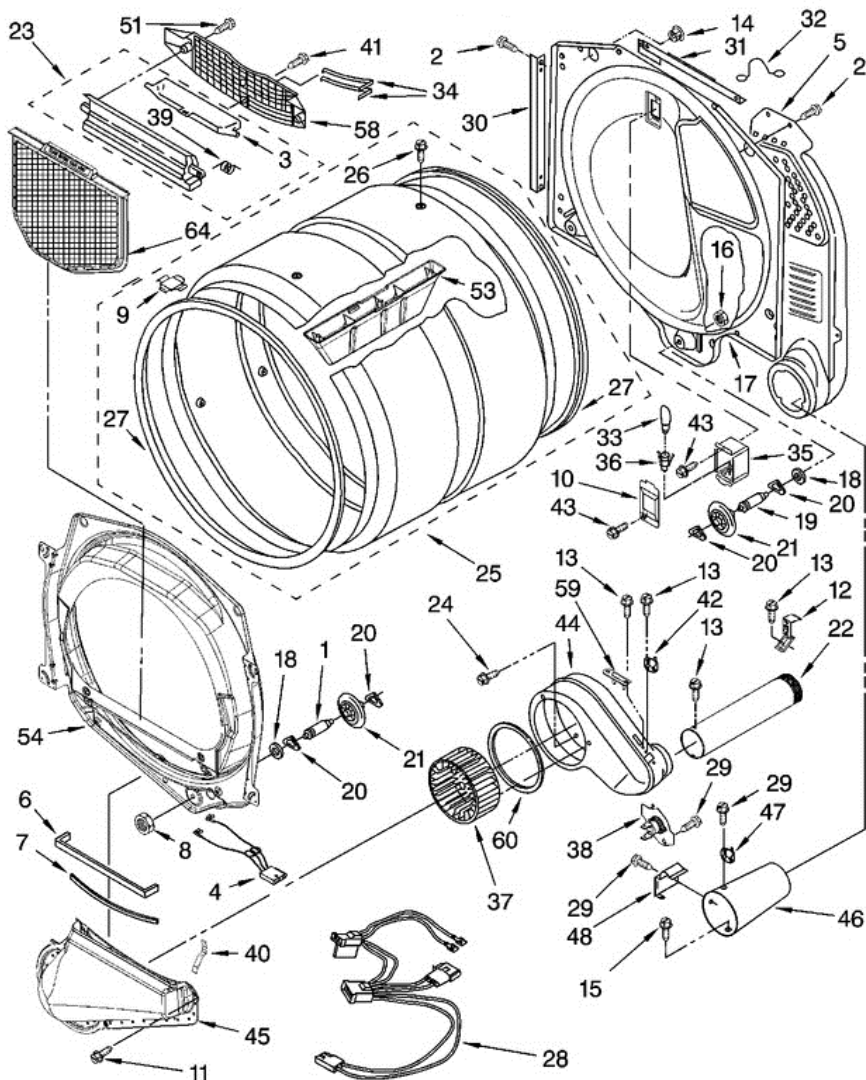

38	8563749	EXHAUST PIPE (LONG)
39	3388674	IDLER BRACKET
40	8519459	CLIP, TOE PANEL
42	98129	SCREW, 6-20 X 1 1/16
43	3390647	SCREW, 8-18 X 1/2
44	3387242	SEAL, FRONT PANEL
45	3393008	SCREW, 10-16 X 1/2
48	8565043	PLUG, STRIP FRONT PANEL
50	8565046	BASE, CABINET
51	8580257	FRONT PANEL (INCLUDES ILLUS. 44) (WHITE)
52	8565122	STRIKE, DOOR (1)
54	3357011	SCREW, 10-16 X 1/2
56	8563727	BRACKET, CONTROL
57	W10050520	CONTROL BOARD
59	8533971	SCREW, 8-18 X 5/16
61	8540621	TOE PANEL (WHITE)
62	8565059	PANEL, REAR
64	343641	SCREW, 10-16 X 1/2
66	279818	DRYER EXHAUST KIT (FOR SIDE & BOTTOM VENTING)

Distribuidor Autorizado

SurteRápido.com

Venta de Refacciones
Electrodomesticas

7MWGD8300SW0 TAMBOR