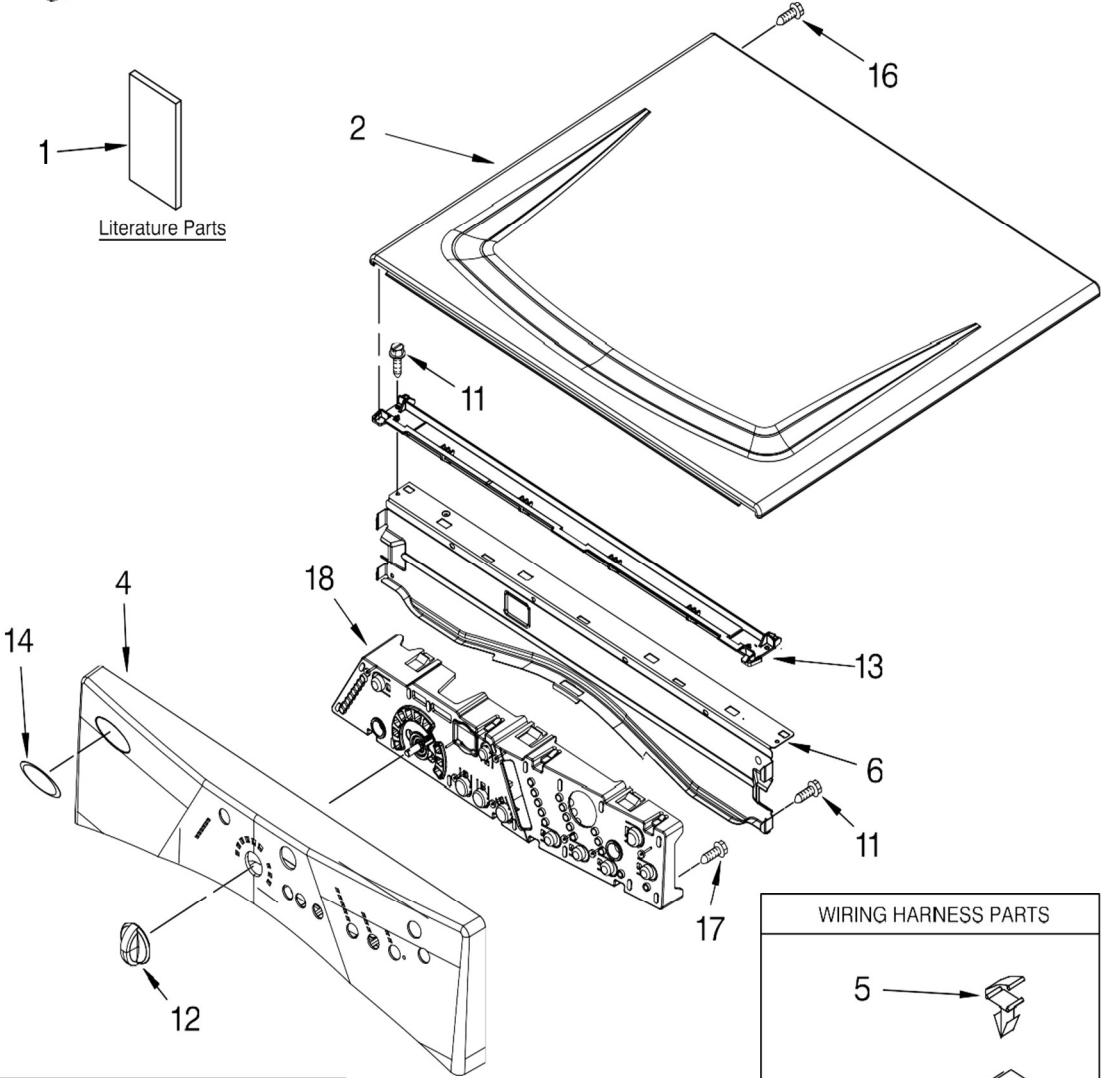

SECADORA 7MWGD8300SW1

WIRING HARNESS PARTS

- 5 →
- 7 →
- 8 →
- 9 →
- 10 →
- 15 →

Illus. No.	Part No.	DESCRIPTION
1		Literature Parts
	W10116546	Use & Care Guide
	W10116548	Guide, Quick Start
	W10116547	Tech Sheet
2		Top
	8563730	White
3	W10110973	Harness, Main
4	W10099598	Panel, Console
5	3394427	Clip, Harness
6	8565237	Bracket, Console
7	353424	Connector, Sensor
8	94614	Terminal
9	3936144	Plug, Terminal
10	94613	Terminal
11	3390647	Screw, 8-18 x 1/2
12	8574963	Knob, Control
13	8574968	Channel, Water
14	W10117943	Badge, Assembly
15	3395683	Connector, (Motor)
16	3400238	Screw, 2-28 x 1/2
17	3400238	Screw, 2-28 x 1/2
18	8571955	Assembly, User Interface