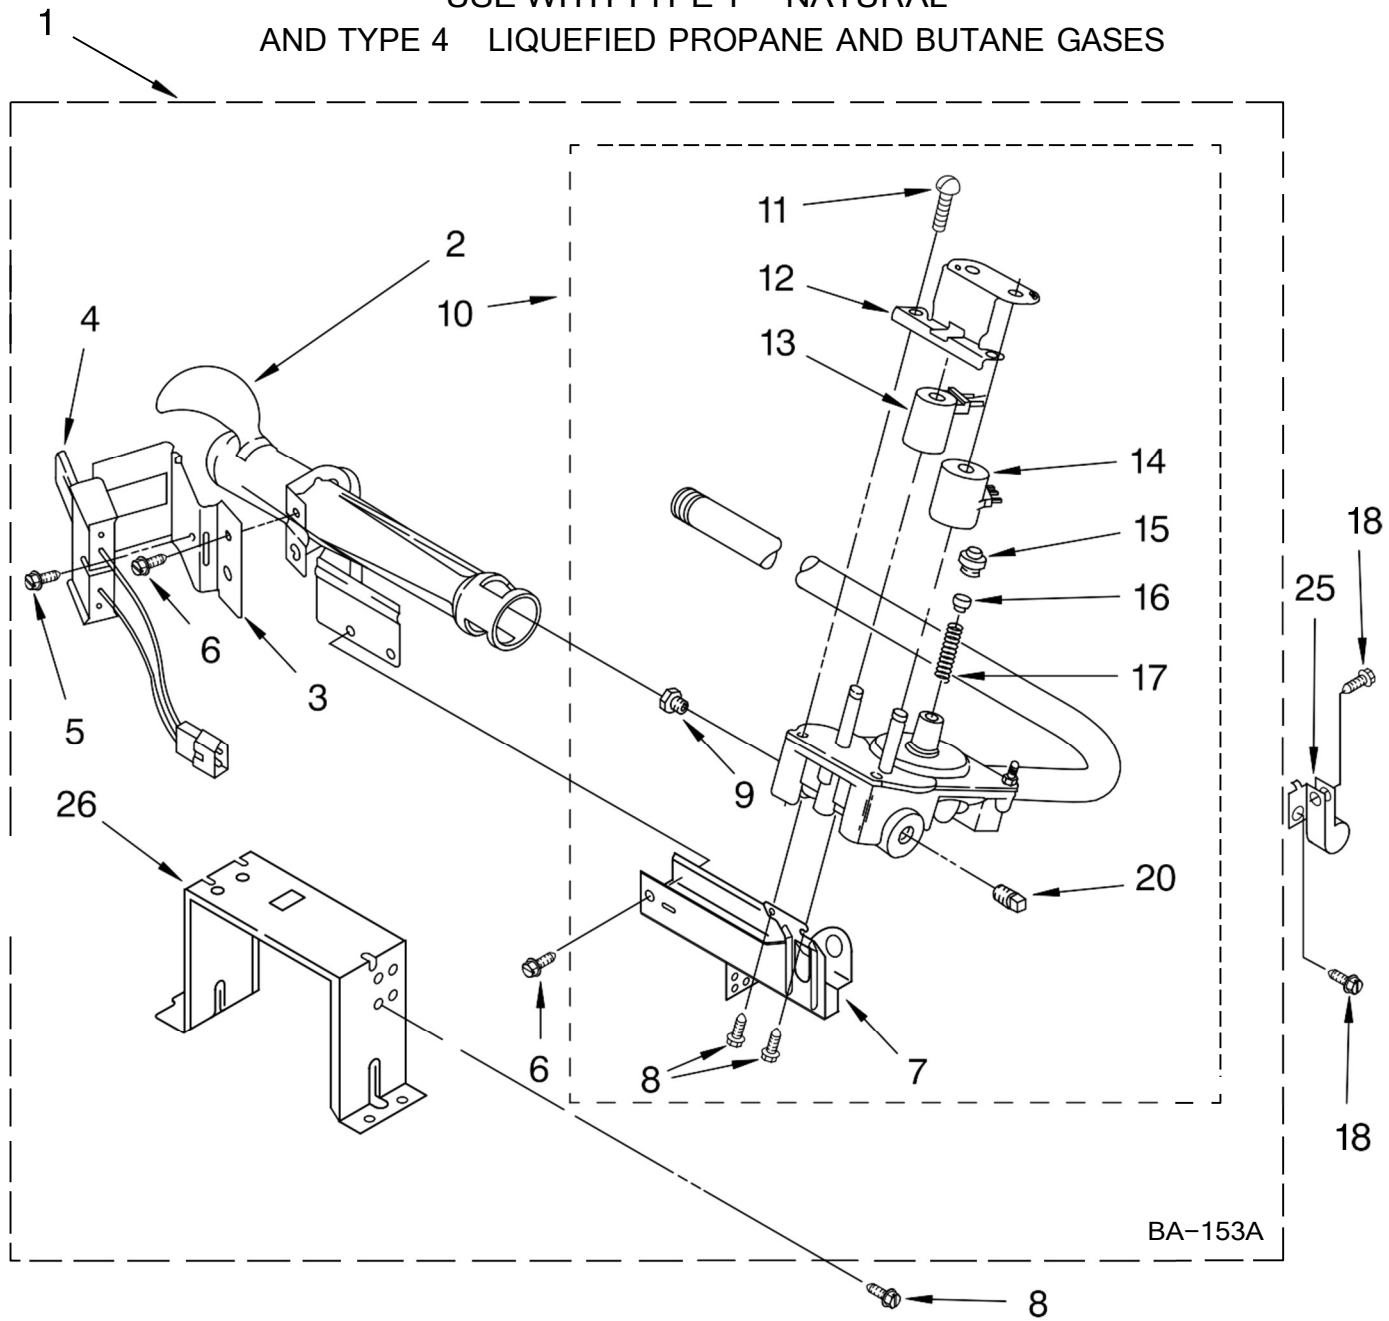

SECADORA 7MWGD8300SW1

USE WITH TYPE 1 - NATURAL
AND TYPE 4 LIQUEFIED PROPANE AND BUTANE GASES

USE WITH TYPE 1 – NATURAL
AND TYPE 4 LIQUEFIED PROPANE AND BUTANE GASES

Illus. No.	Part No.	DESCRIPTION
1	8576353	Burner Assembly 60 Hz. (Type 1) (White Rodgers)
2	688617	Tube, Burner
3	694298	Bracket, Ignitor
4	686590	Ignitor
5	3393909	Screw & Washer (8-32 x 7/8)
6	343641	Screw, 10-16 x 1/2
7	3389871	Base, Burner
8	3387057	Screw, 8-18 x 3/8
9		Orifice, Burner
	15418	Type 1
	15422	Type 4 (Butane)
	234867	Type 4 (Propane)
10	W10118347	Valve, Gas 60 Hz. (Complete) (Includes Pipe & Illus. #7).
11	694421	Screw, 8-32 x 1/2 (2)
12	694538	Bracket, Coil
13	694540	Coil, 60 Hz. (2 Terminal) (Main)
14	694539	Coil, 60 Hz. (Split) (3 Terminal) (Pilot Position)
15	694424	Leak, Limiter
16	694423	Screw, Regulator Adjustment
17	694422	Spring, Regulator
18	3390647	Screw, 8-18 x 1/2
20	239822	Plug, Pipe
25	3387561	Clamp, Pipe
26	3389889	Bracket, Support

Following Parts Not Illustrated

8576846 Conversion Kit
(Type (1)
to Type (4) LPG).

BA-153A