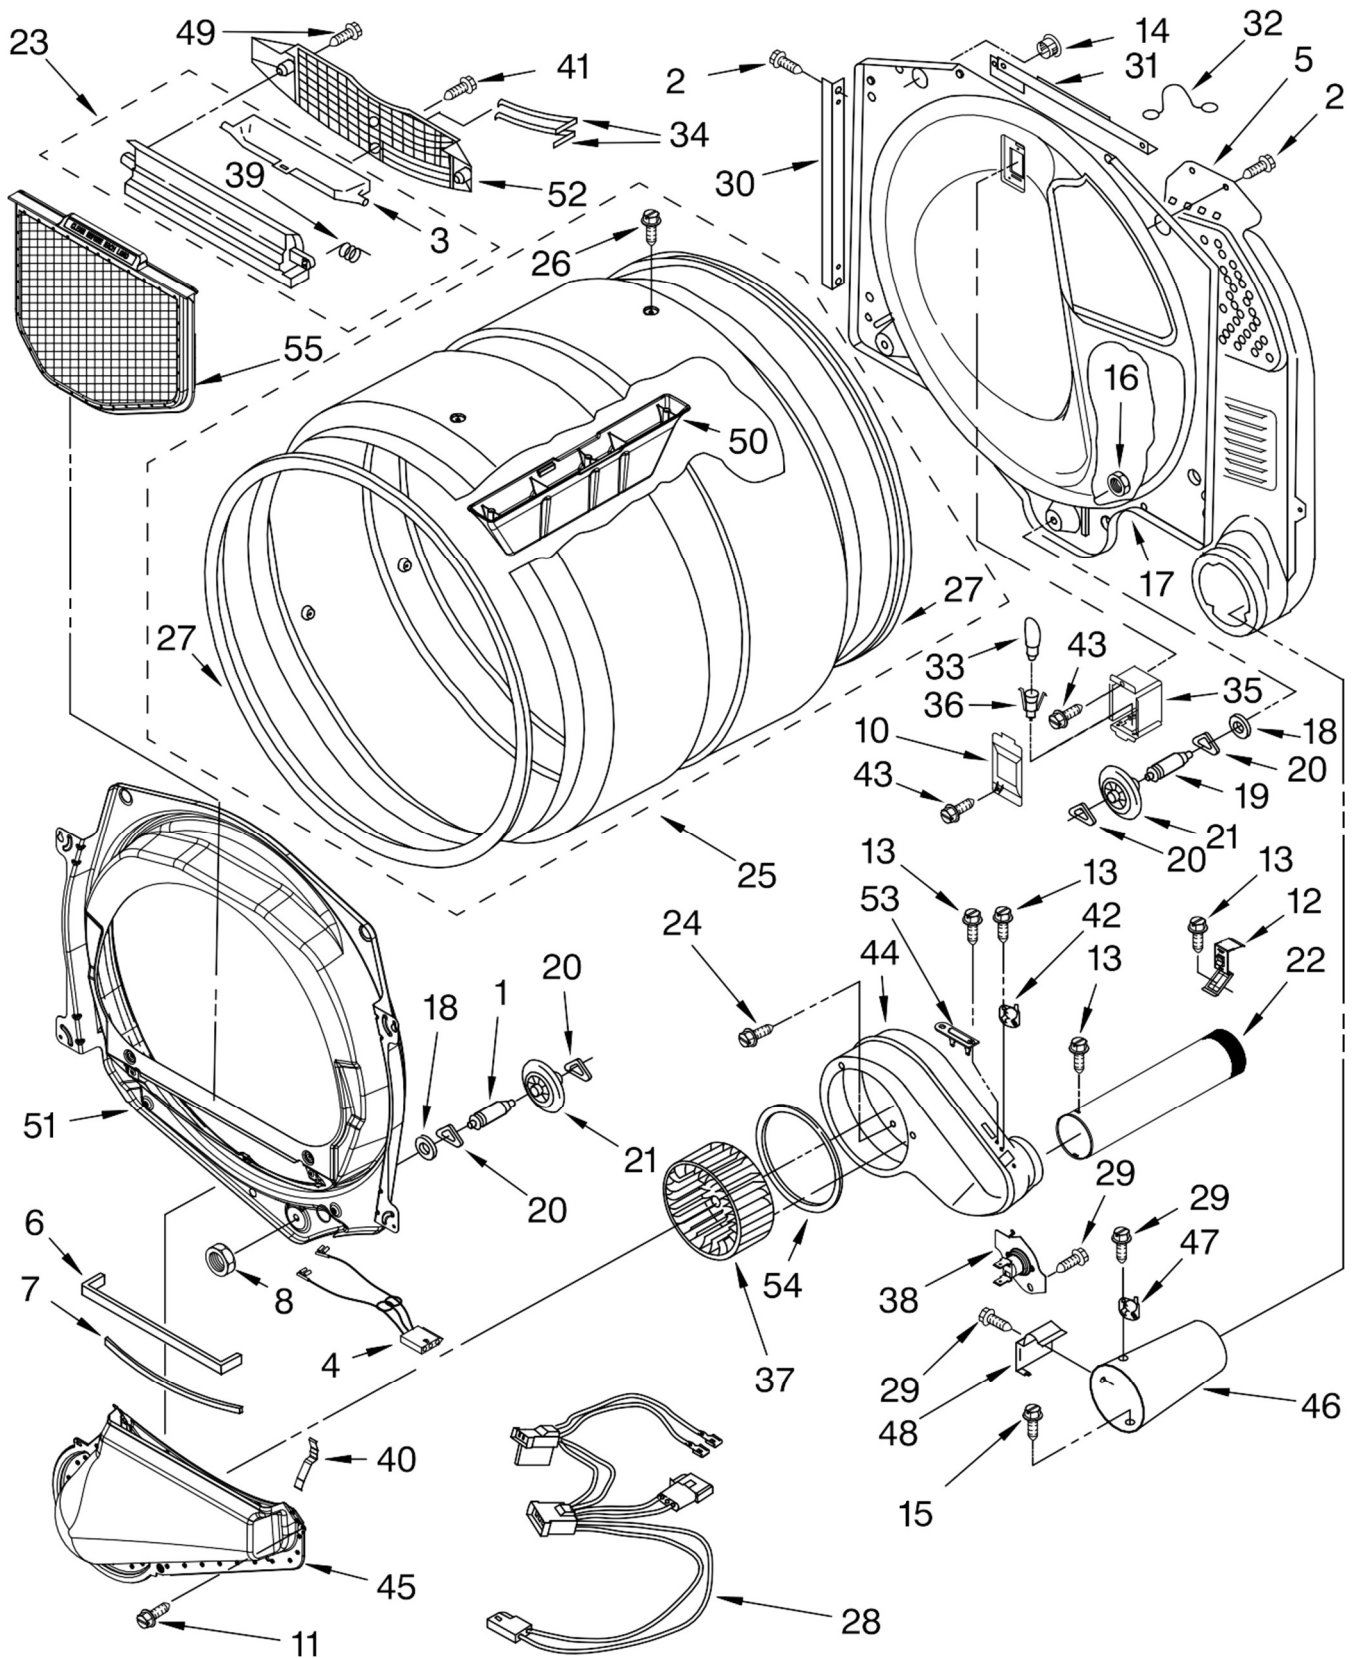

BENITO JUÁREZ #1500 GPE ZITON, CD. GUADALUPE NUEVO LEÓN TEL: 8183377999 Y 49
HORARIOS: LUNES A VIERNES 8:30 A 6:00 PM Y SÁBADOS DE 8:30 A 2:00 PM
www.denek.com

Illus. No.	Part No.	DESCRIPTION	Illus. No.	Part No.	DESCRIPTION	Illus. No.	Part No.	DESCRIPTION
1	8575325	Shaft, R.H. Thread	18	3387459	Washer, Support	36	3403634	Socket Assembly
2	3390647	Screw, 8-18 x 1/2	19	8575324	Shaft, L.H. Thread	37	697772	Wheel, Blower
3	W10153413	Door, Lint Screen	20	690997	Ring, Tri	38	8573713	Thermal Cut-Off
4	3406653	Harness, Sensor	21	8536973	Roller, Support	39	3394986	Spring, Lint Screen Door
5	3394346	Air Duct Assembly	22	8563728	Exhaust Pipe	40	8066208	Clip-Spring
6	697813	Seal, Outlet Housing	23	W10153423	Housing, Outlet Assembly	41	695240	Screw, 8-18 x 1/2
7	697814	Seal, Drum Front	24	489463	Screw, 8-18 x 5/8	42	8577274	Thermistor
8	3934666	Nut, 3/8 x 16(R.H.)	25	W10153420	Complete Drum Assembly	43	487909	Screw, 8-15 x 1/2
10	3402841	Lens, Drum Light	26	W10109200	Screw, 11-16 x 3/4	44	8544362	Housing, Blower
11	359625	Screw, 8-18 x 1/2	27	697694	Seal, Drum	45	8066168	Lint Duct Assembly
12	8572105	Clip, Exhaust Pipe	28	3401850	Harness-Gas	46	8573824	Funnel, Burner
13	8533971	Screw, 8-18 x 5/16	29	90767	Screw, 8-18 x 3/8	47	8573028	Thermostat, High-Limit 205F (96°C)
14	8529007	Plug, Rear Bulkhead	30	8519221	Channel Bracket, Rear Bulkhead (2)	48	338906	Sensor, Radiant
15	693995	Screw, 8-18 x 3/8	31	8571651	Bracket, Upper Rear Bulkhead	49	3387230	Screw, 10-16 x 1
16	W10001120	Nut, 3/8-16 (L.H.)	32	3401707	Wire Jumper	50	W10153409	Baffle, Drum
17	8520836	Bulkhead, Rear	33	3406124	Bulb, Light	51	8565061	Bulkhead, Front
			34	3387223	Electrode, Sensor	52	W10153412	Grille, Outlet
			35	8578825	Bracket, Drum Light	53	3392519	Thermal Fuse
						54	697770	Seal, Cover Plate
						55	W10049370	Lint, Screen