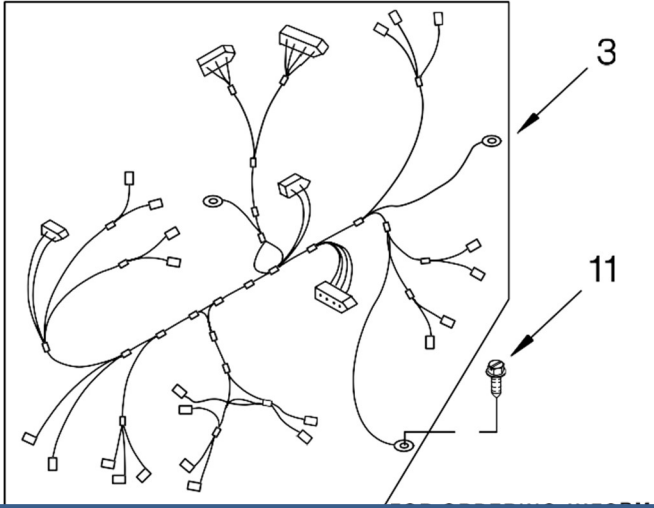

SECADORA 7MWGD8300SW1

WIRING HARNESS PARTS

- 5 →
- 7 →
- 8 →
- 9 →
- 10 →
- 15 →

Illus. No.	Part No.	DESCRIPTION
1		Literature Parts
	W10116546	Use & Care Guide
	W10116548	Guide, Quick Start
	W10116547	Tech Sheet
2		Top
	8563730	White
3	W10110973	Harness, Main
4	W10099598	Panel, Console
5	3394427	Clip, Harness
6	8565237	Bracket, Console
7	353424	Connector, Sensor
8	94614	Terminal
9	3936144	Plug, Terminal
10	94613	Terminal
11	3390647	Screw, 8-18 x 1/2
12	8574963	Knob, Control
13	8574968	Channel, Water
14	W10117943	Badge, Assembly
15	3395683	Connector, (Motor)
16	3400238	Screw, 2-28 x 1/2
17	3400238	Screw, 2-28 x 1/2
18	8571955	Assembly, User Interface