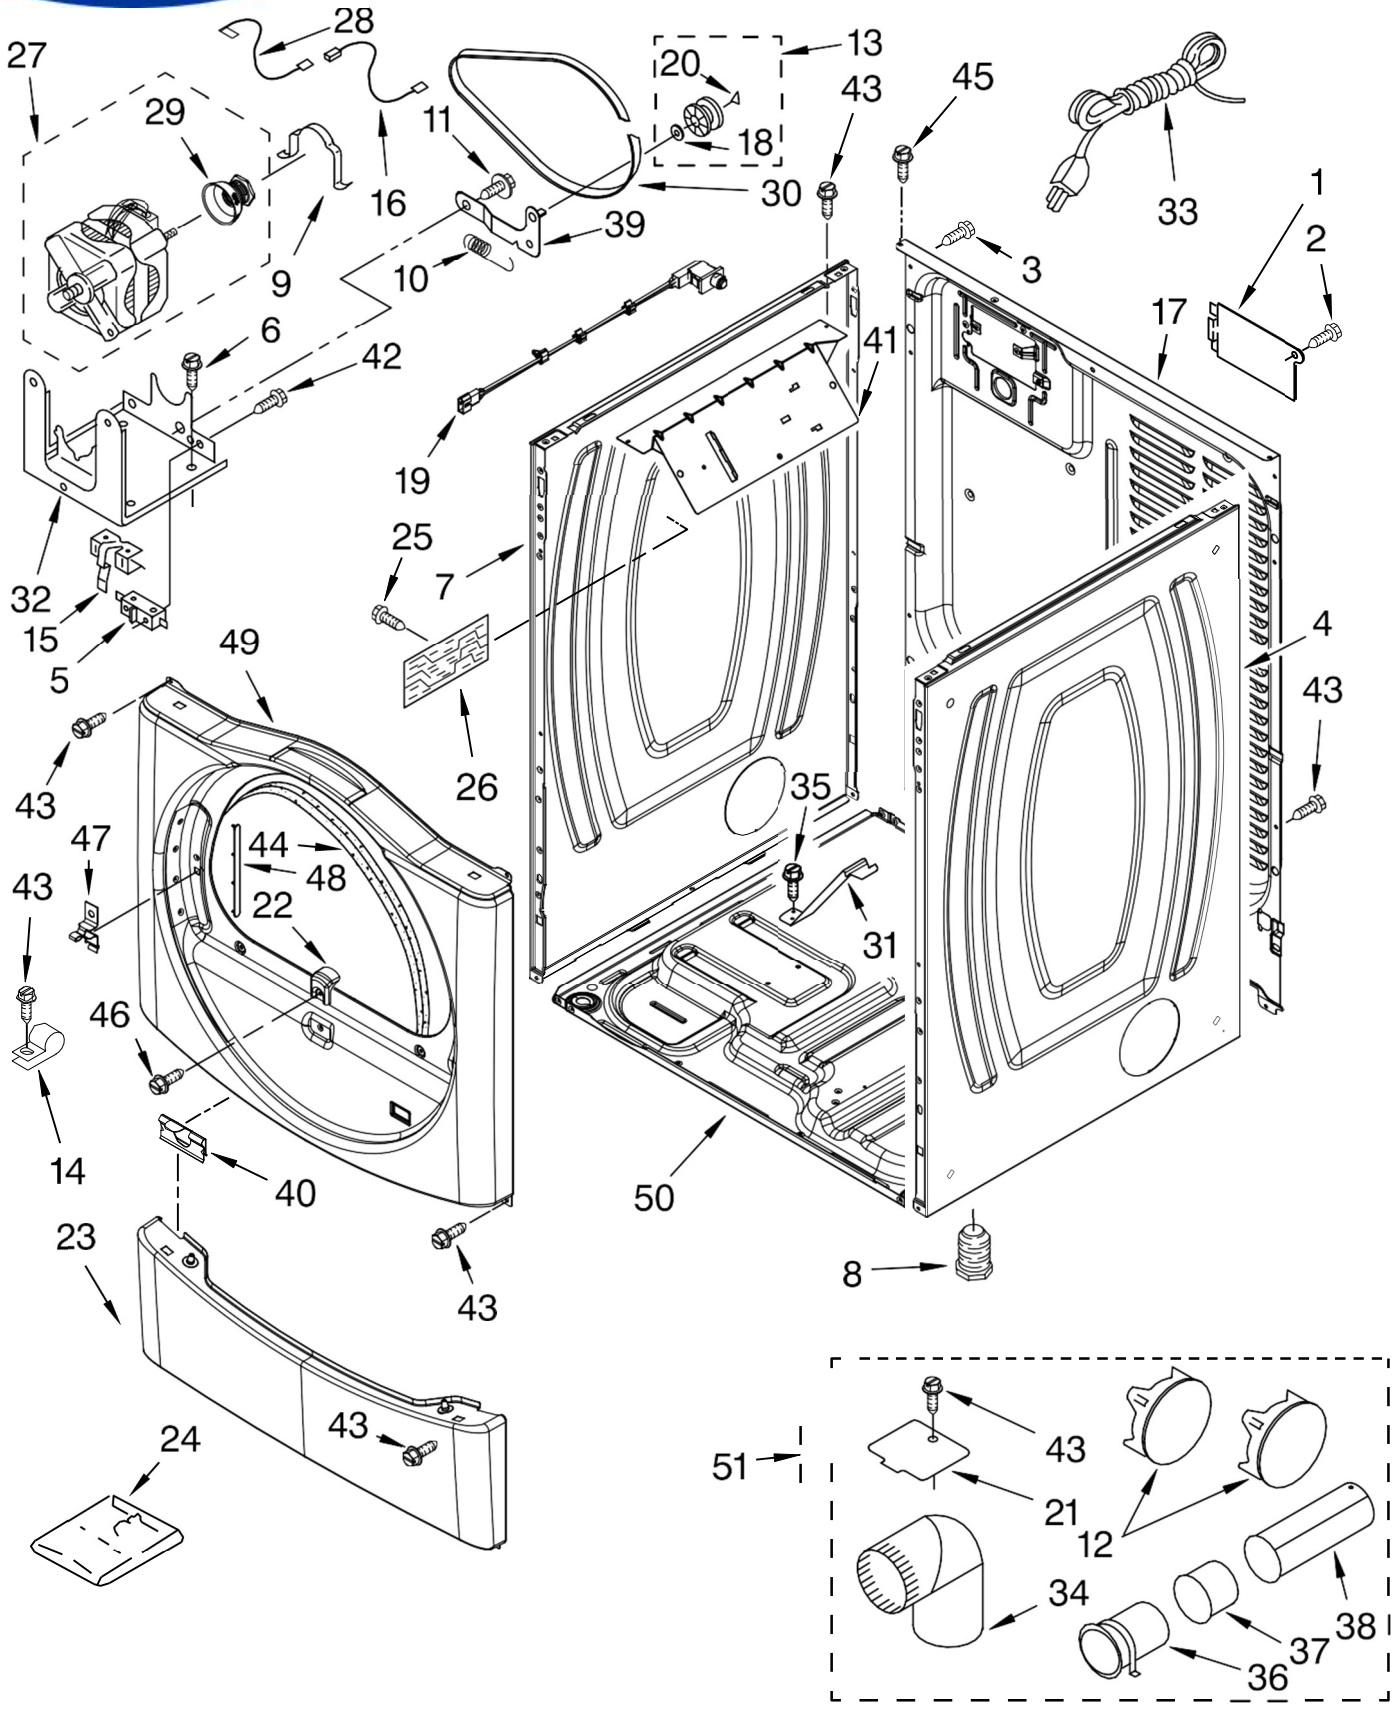

BENITO JUÁREZ #1500 GPE ZITON, CD. GUADALUPE NUEVO LEÓN TEL: 8183377999 Y 49
HORARIOS: LUNES A VIERNES 8:30 A 6:00 PM Y SÁBADOS DE 8:30 A 2:00 PM
www.denek.com

Illus. No.	Part No.	DESCRIPTION	Illus. No.	Part No.	DESCRIPTION	Illus. No.	Part No.	DESCRIPTION
1	8317340	Cover, Terminal Block	18	233520	Washer, Thrust	38	8563749	Exhaust Pipe (Long)
2	3390814	Screw, 8-18 x 3/8	19	8574875	Switch, Assembly Door	39	3388674	Idler Bracket
3	8533974	Screw Ground	20	W10121334	Washer	40	8519459	Clip, Toe Panel
4		Panel, Side (R.H.)	21	8066115	Cover-Plate	41	8563727	Bracket, Control
5	8565048	White	22	8580015	Ramp, Door	42	98129	Screw, 6-20 x 1 1/16
5	3394881	Switch, Broken	23	8540621	Panel, Toe	43	3390647	Screw, 8-18 x 1/2
6		Belt	24	8572546	Kit, Stack Assembly	44	3387242	Seal, Front Panel
6	343641	Screw, 10-16 x 1/2	25	8533971	Screw, 8-16 x 5/16	45	3393008	Screw, 10-16 x 1/2
7		Panel, Side (L.H.)	26	W10111606	Board, Control	46	3357011	Screw, 10-16 x 1/2
8	8565054	White	27	8538263	Motor Assembly 60 HZ.	47	8565122	Strike, Door (1)
8	3392100	Foot, Dryer	27			48	8565043	Plug, Strip
	279810	Foot - Optional (Extended Length Package Of 2) (Not Included)	28	3398948	Wire, Jumper (Broken Belt Switch)			Front Panel
9	660658	Clamp, Motor (2)	29	8578220	Pulley 60 HZ.	49	8580257	Front Panel (Includes, Item. 44)
10	3387374	Spring, Idler	30	3387610	Belt, Drive	50	8565046	Base, Cabinet
11	3389420	Retainer, Idler	31	8529757	Bracket, Burner	Optional Parts Not Included		
12	697750	Plug, Multivent	32	3387118	Bracket, Motor	Dryer Exhaust Kit (For Side & Bottom Venting)		
13	3388672	Pulley Assembly	33	3401401	Cord, Power			
14	3978776	Bracket, Gas Pipe	34	49026	4" - 90 Elbow			
15	8066120	Lever, Snap Switch	35	693995	Screw, 8-18 x 3/8			
16	3394081	Wire, Belt Switch		8563747	Exhaust Pipe & Bracket			
17	8565059	Panel, Rear	37	8563750	Exhaust Pipe (Short)			
36								
						51	279818	White