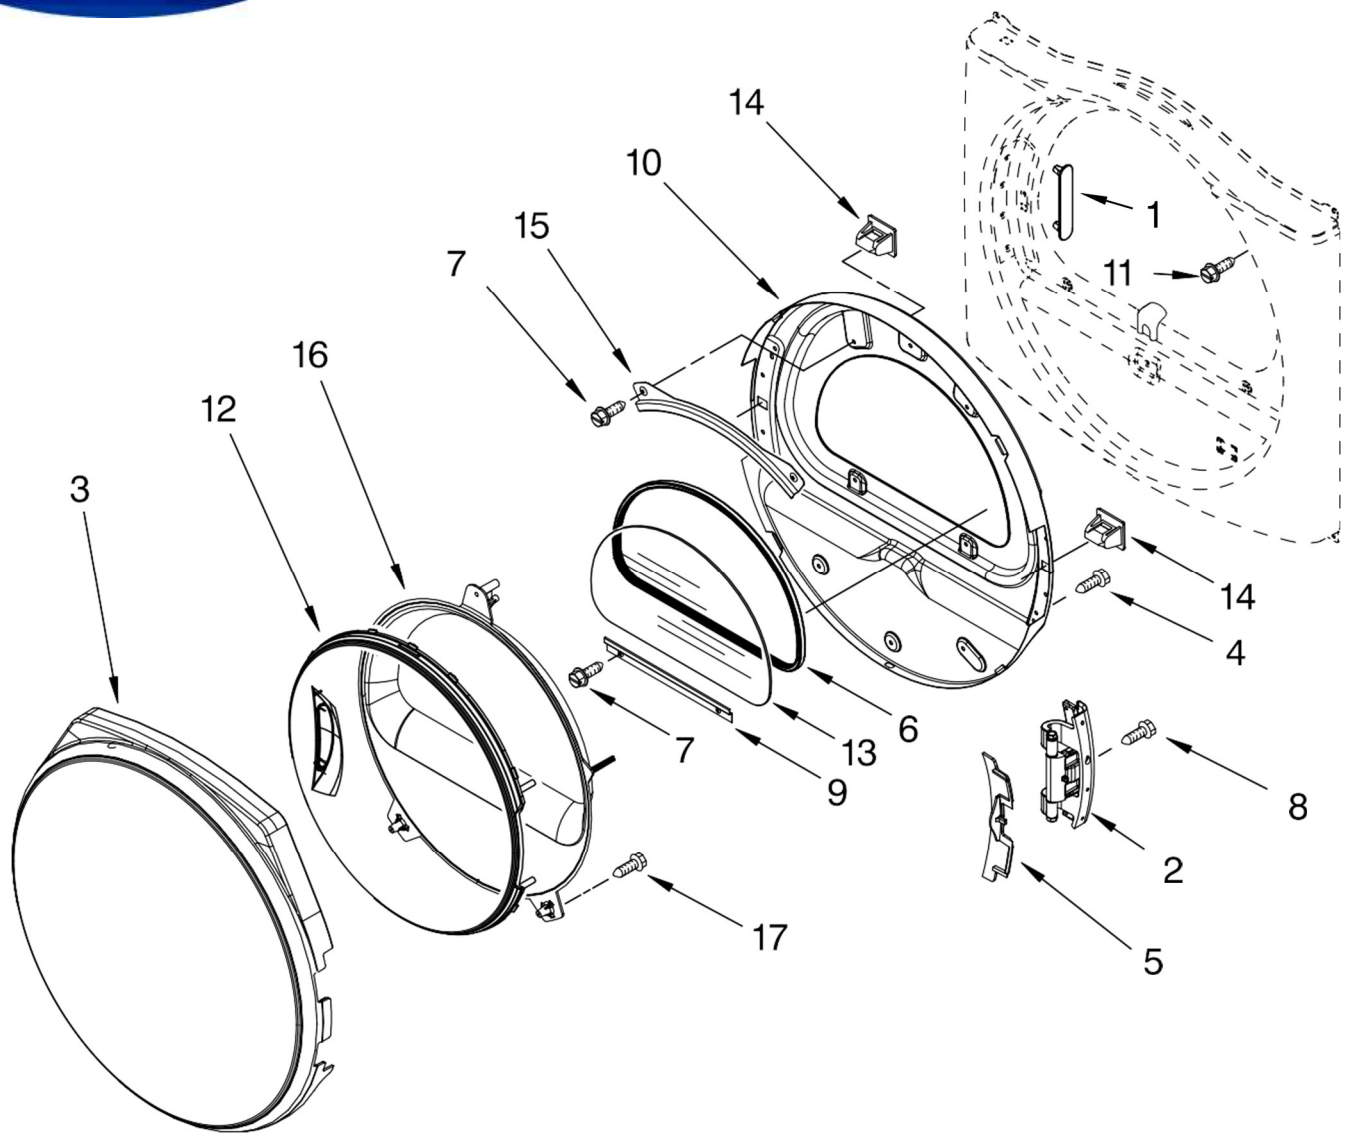

Illus. No.	Part No.	DESCRIPTION
1	{	Plug Strip
2	{	Door Hinge Assembly
3	:	Door, Outer Ring
4	:	Screw, 8-18 x 1/2
5	:	Cover, Hinge
6	:	Seal, Window
7	:	Screw
8	W1	Screw, 10-24 x 3/64

Illus. No.	Part No.	DESCRIPTION
9	8519354	Retainer (Lower)
10	8578933	Door Assembly Inner (Includes Items. 1 & 14)
11	355515	Screw, 8-18 x 11/16
12	W10044180	Assembly, (Door Outer)

Illus. No.	Part No.	DESCRIPTION
13	8565117	Window
14	690081	Door Catch Assembly
15	8519356	Retainer (Upper)
16	W10108900	Door, Intermediate
17	8534022	Screw