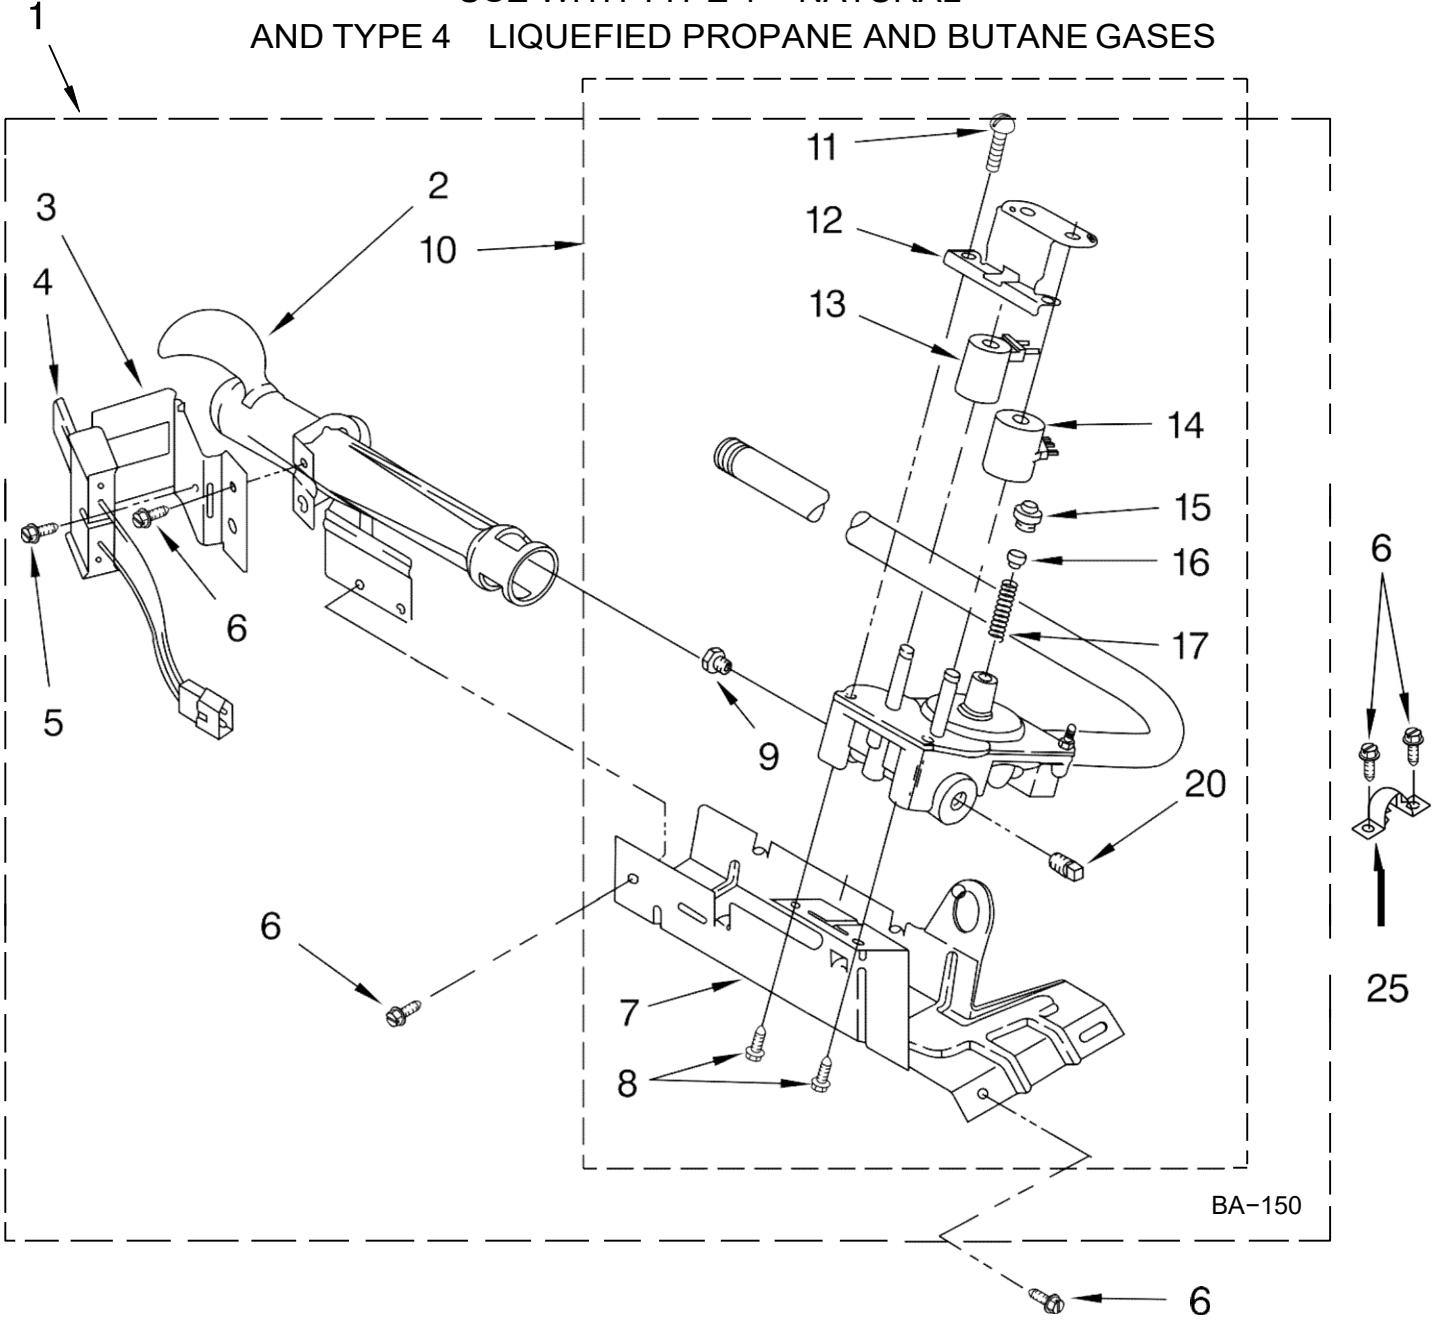

USE WITH TYPE 1 - NATURAL
AND TYPE 4 LIQUEFIED PROPANE AND BUTANE GASES

FOR ORDERING INFORMATION REFER TO PARTS PRICE LIST

USE WITH TYPE 1 – NATURAL
AND TYPE 4 LIQUEFIED PROPANE AND BUTANE GASES

Illus. No.	Part No.	DESCRIPTION
1	8318272	Burner Assembly 60 Hz. (Type 1) (White Rodgers)
2	688617	Tube, Burner
3	694298	Bracket, Ignitor
4	686590	Ignitor
5	3393909	Screw & Washer (8-32 x 5/8)
6	343641	Screw, 10-16 x 1/2
7	693986	Base, Burner
8	3387057	Screw, 8-18 x 3/8
9		Orifice, Burner
	234826	Type 1
	229742	Type 4 (Butane)
	234868	Type 4 (Propane)
10	8318277	Valve, 60 Hz. (Includes Pipe & Illus. #7)
11	694421	Screw, 8-32 x 1/2 (2)
12	694538	Bracket, Coil
13	694540	Coil, 60 Hz. (2 Terminal) (Main)
14	694539	Coil, 60 Hz. (Split) (3 Terminal) (Pilot Position)
15	694424	Leak Limiter
16	694423	Screw, Regulator Adjustment
17	694422	Spring, Regulator
20	239822	Plug, Pipe
25	341029	Clamp, Pipe

Following Parts Not Illustrated

694572 Conversion Kit
(Type 1)
to Type (4) L.P.G.