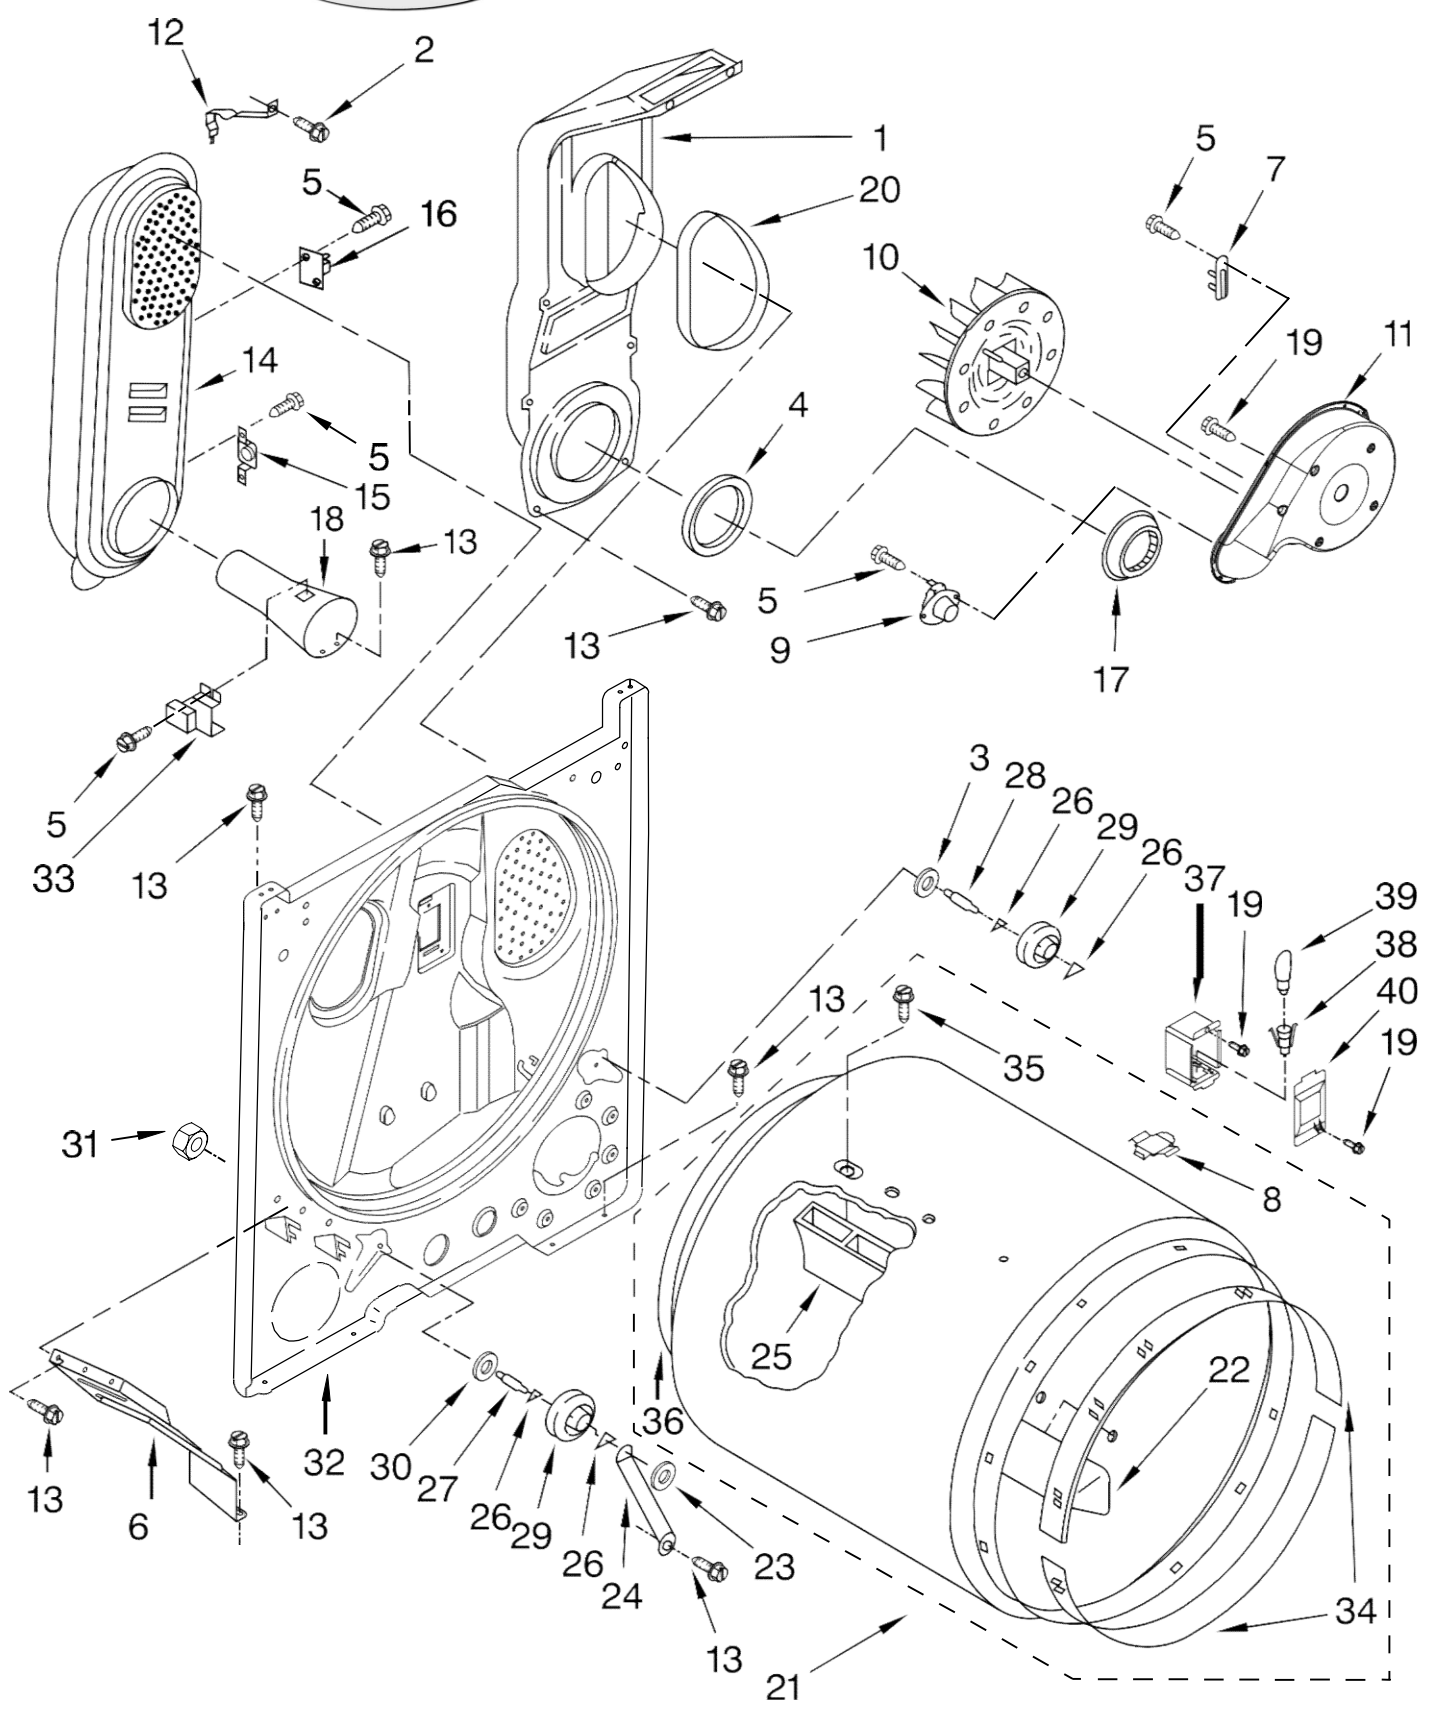

FOR ORDERING INFORMATION REFER TO PARTS PRICE LIST

Secadora Whirlpool 7MWGD9015YW0

Illus. No.	Part No.	DESCRIPTION	Illus. No.	Part No.	DESCRIPTION	Illus. No.	Part No.	DESCRIPTION
1	348368	Lint Chute Assembly	13	343641	Screw, 10-16 x 1/2	26	690997	Ring, Tri
2	489463	Screw, 8-18 x 5/8	14	8530285	Box, Heater	27	W10359270	Shaft, Drum Roller (L.H.) Threads
3	3388703	Washer-Support	15	3403140	Thermostat, 205°F (96°C)	28	W10359269	Shaft, Drum Roller (R.H.) Threads
4	347139	Seal, Lint Chute	16	3977394	Kit, Thermal Cut-Off (Includes Illus. 15)	29	3397590	Roller, Support
5	90767	Screw, 8-18 x 3/8	17	696302	Shield, Exhaust	30	348197	Washer, Support
6	3406022	Bracket, Bulkhead	18	8066049	Funnel, Burner	31	W10298789	Nut, 3/8-16
7	3392519	Fuse, Thermal	19	3390647	Screw, 8-18 x 1/2	32	3403493	Bulkhead
8	8066086	Drum Hole Plug	20	339956	Seal	33	338906	Sensor, Radiant
9	3387134	Thermostat, Internal-Bias	21	695587	Drum Assembly	34	692526	Ring, Bearing
10	694089	Wheel, Blower (Includes Illus. 21)	22	3403636	Baffle, Drum (1)	35	W10219342	Screw, 8-16 x 1/2
11	8577230	Housing, Blower	23	90296	Clip	36	W10352407	Seal, Rear Drum
12	8066155	Clip	24	3976434	Bracket, Support	37	3977373	Bracket, Light
			25	692490	Baffle, Drum (2)	38	W10136369	Socket Assembly Light
						39	3406124	Bulb, Light
						40	3402841	Lens, Drum Light

FOR ORDERING INFORMATION REFER TO PARTS PRICE LIST