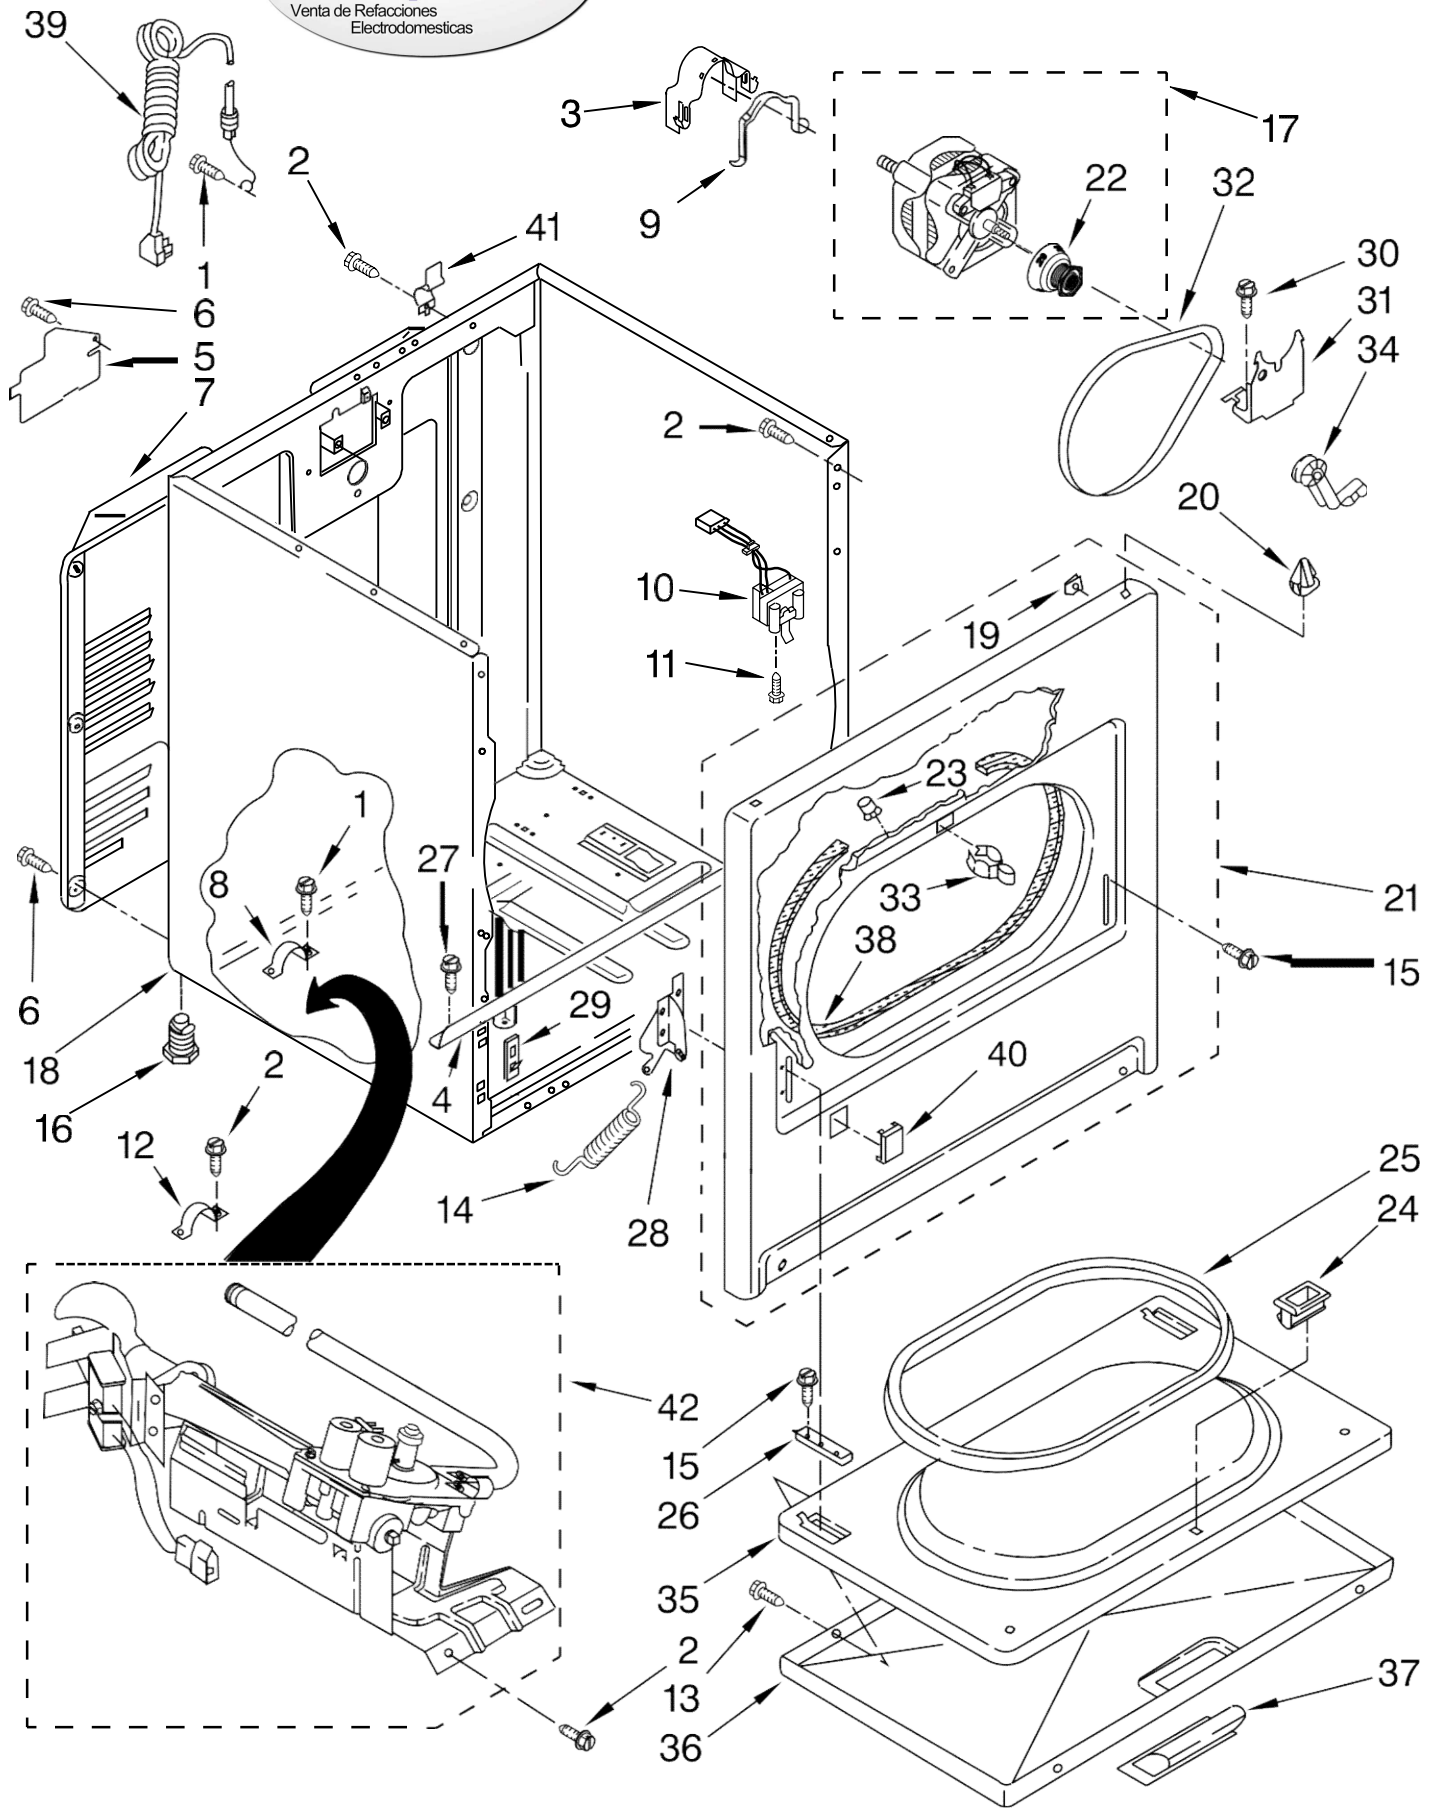

Secadora Whirlpool 7MWGD9015YW0

FOR ORDERING INFORMATION REFER TO PARTS PRICE LIST

Secadora Whirlpool 7MWGD9015YW0

Illus. No.	Part No.	DESCRIPTION
1		Literature Parts
	8564241	Installation Instructions
	W10383508	Sheet, Cycle Feature
	8565897	Use & Care Guide
	W10185985	Wiring Diagram
2	3390631	Screw, Grounding
3	8566061	Knob, Timer Assembly
4	8566035	Cap, End (L.H.)
5	3398095	Switch, Push-To-Start
6	W10103406	Panel, Rear Console
7	W10186122	Harness, Wiring
8	8566032	Cap, End (R.H.)
9	3348629	Screw, 8-18 x .375
10	8557857	Lint Screen
11	8536939	Clip, Spring
12	8312709	Clip-Console
13	688983	Screw, 8-18 x 5/8
14	W10370400	Control Panel & Bracket Assembly
15	693995	Screw, Hex Head
16	8559800	Top
17	8566073	Knob, Push-To-Start
18	W10185981	Timer Assembly 60 Hz.
19	3400808	Screw, 8-18 x .313
20	3399639	Switch, Rotary
21	694419	Mini Buzzer
22	8565944	Control Knob

FOR ORDERING INFORMATION REFER TO PARTS PRICE LIST

FOR ORDERING INFORMATION REFER TO PARTS PRICE LIST

Secadora Whirlpool 7MWGD9015YW0

Illus. No.	Part No.	DESCRIPTION
1	3390631	Screw, 10-16 x 3/8 (External Ground)
2	343641	Screw, 10-16 x 1/2
3	3404162	Clamp, Motor (W/Shield)
4	W10236073	Bracket, Cabinet
5	3396795	Cover, Block
6	693995	Screw, Hex Washer Head
7	3396805	Panel, Rear
8	341029	Clamp, Pipe
9	W10121316	Clamp, Motor
10	3406107	Door Switch Assembly
11	697773	Screw, 6-20 x 7/8
12	3980175	Clamp-Elbow
13	342055	Screw, 8-18 x 3/8
14	W10041960	Spring, Door (2)
15	3357011	Screw, 10-16 x 1/2

Illus. No.	Part No.	DESCRIPTION
29	3394083	Clip, Front Panel
30	3400500	Bolt, 5/16-18 x 3/4
31	348780	Base, Motor
32	W10131364	Belt Drive
33	696144	Strike, Panel
34	691366	Idler & Pulley Assembly
35	695737	Door, Rear
36	3393549	Door, Front
37	W10095180	Handle, Door
38	3406129	Seal & Bearing Assembly
39	344020	Cord, Power
40	8564457	Plug, Front Panel
41	8066217	Hinge, Top (2)
42	8318272	Burner Assembly 60 Hz. (See Pages 7 & 8 For Further Burner Breakdown)