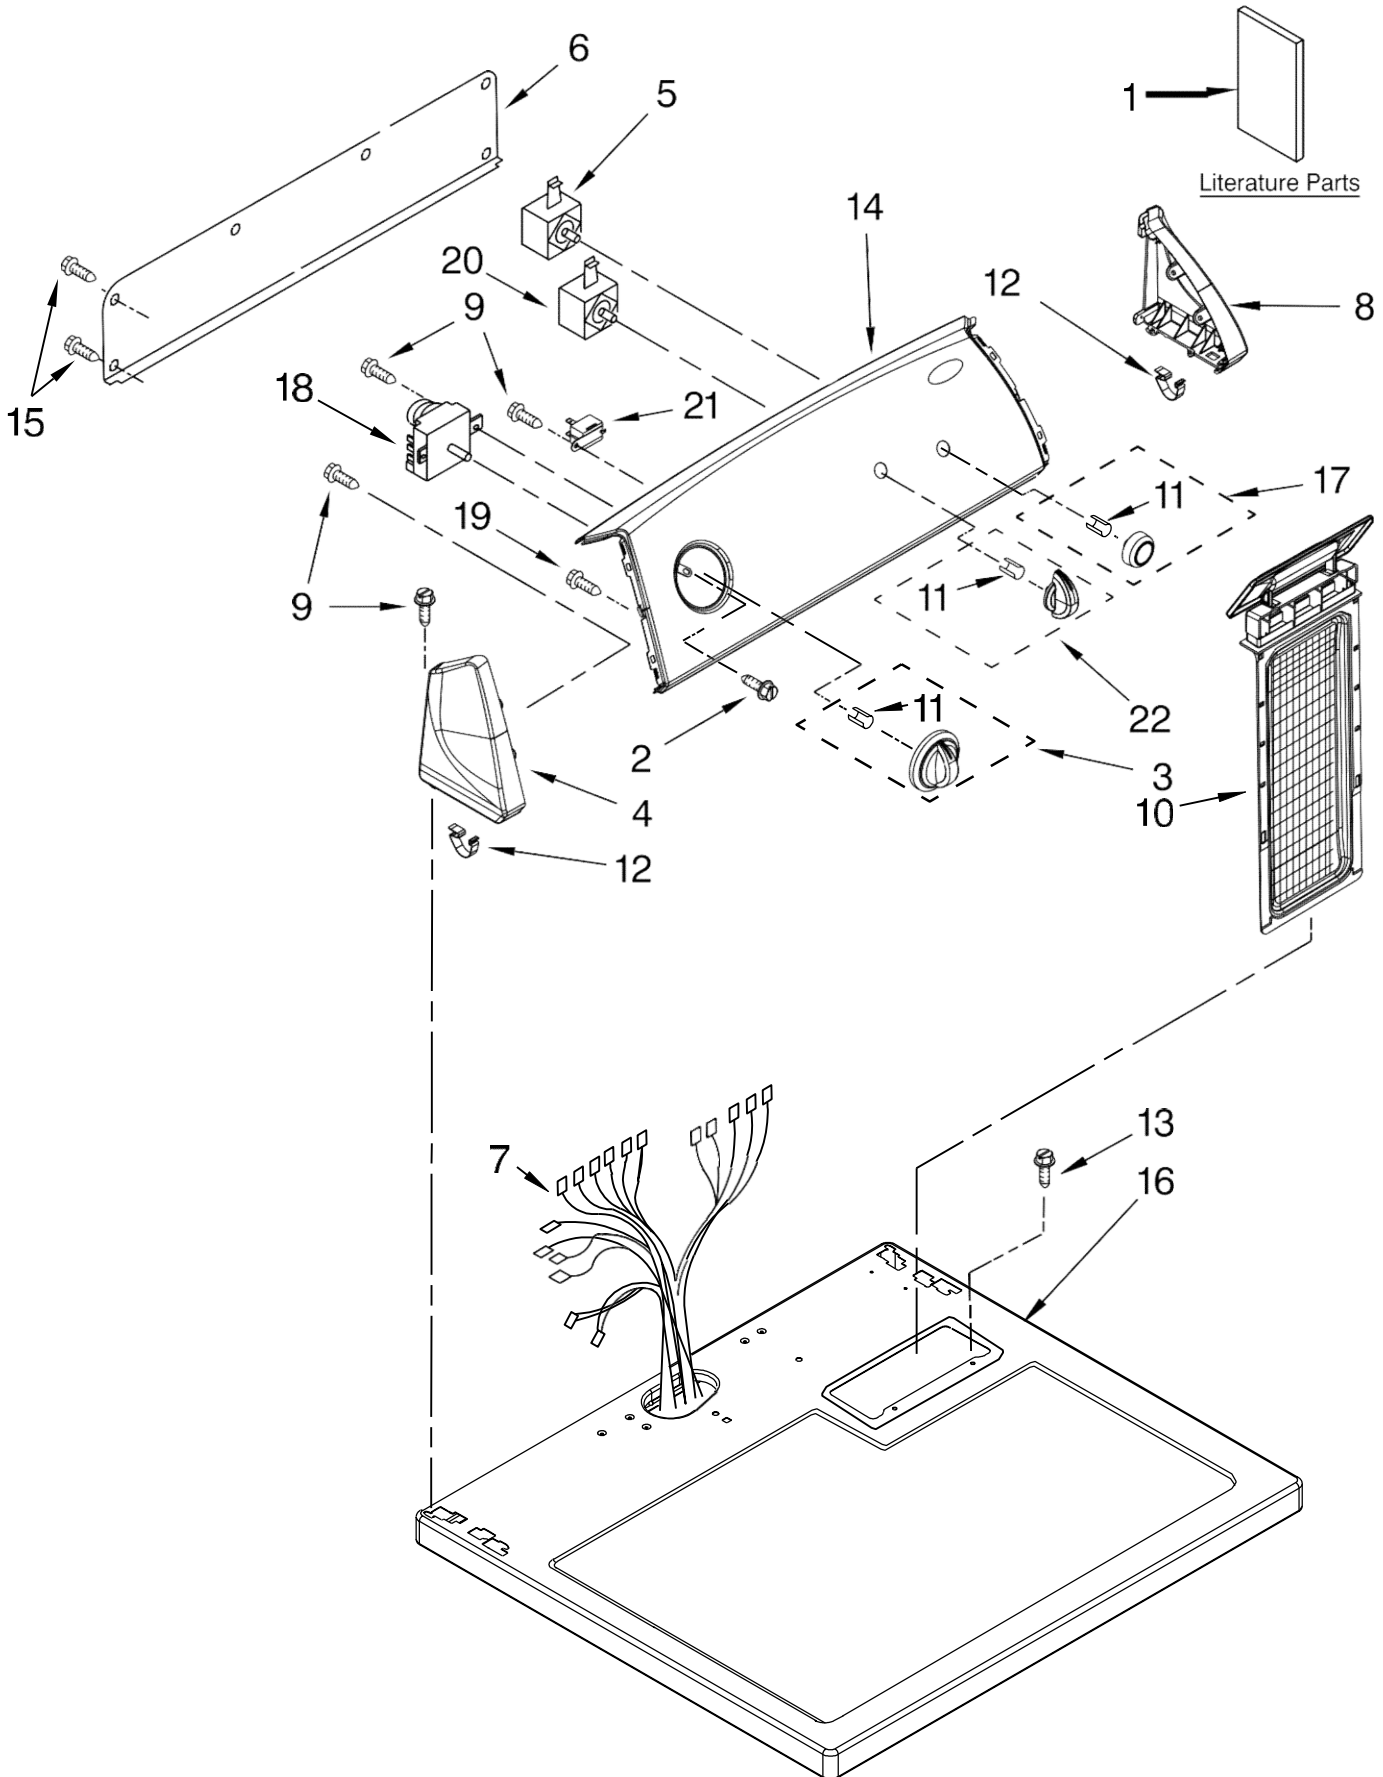

Secadora Whirlpool 7MWGD9015YW0

FOR ORDERING INFORMATION REFER TO PARTS PRICE LIST

Secadora Whirlpool 7MWGD9015YW0

Illus. No.	Part No.	DESCRIPTION
1		Literature Parts
	8564241	Installation Instructions
	W10383508	Sheet, Cycle Feature
	8565897	Use & Care Guide
	W10185985	Wiring Diagram
2	3390631	Screw, Grounding
3	8566061	Knob, Timer Assembly
4	8566035	Cap, End (L.H.)
5	3398095	Switch, Push-To-Start
6	W10103406	Panel, Rear Console
7	W10186122	Harness, Wiring
8	8566032	Cap, End (R.H.)
9	3348629	Screw, 8-18 x .375
10	8557857	Lint Screen
11	8536939	Clip, Spring
12	8312709	Clip-Console
13	688983	Screw, 8-18 x 5/8
14	W10370400	Control Panel & Bracket Assembly
15	693995	Screw, Hex Head
16	8559800	Top
17	8566073	Knob, Push-To-Start
18	W10185981	Timer Assembly 60 Hz.
19	3400808	Screw, 8-18 x .313
20	3399639	Switch, Rotary
21	694419	Mini Buzzer
22	8565944	Control Knob

FOR ORDERING INFORMATION REFER TO PARTS PRICE LIST

FOR ORDERING INFORMATION REFER TO PARTS PRICE LIST

Secadora Whirlpool 7MWGD9015YW0

Illus. No.	Part No.	DESCRIPTION
1	3390631	Screw, 10-16 x 3/8 (External Ground)
2	343641	Screw, 10-16 x 1/2
3	3404162	Clamp, Motor (W/Shield)
4	W10236073	Bracket, Cabinet
5	3396795	Cover, Block
6	693995	Screw, Hex Washer Head
7	3396805	Panel, Rear
8	341029	Clamp, Pipe
9	W10121316	Clamp, Motor
10	3406107	Door Switch Assembly
11	697773	Screw, 6-20 x 7/8
12	3980175	Clamp-Elbow
13	342055	Screw, 8-18 x 3/8
14	W10041960	Spring, Door (2)
15	3357011	Screw, 10-16 x 1/2

Illus. No.	Part No.	DESCRIPTION
29	3394083	Clip, Front Panel
30	3400500	Bolt, 5/16-18 x 3/4
31	348780	Base, Motor
32	W10131364	Belt Drive
33	696144	Strike, Panel
34	691366	Idler & Pulley Assembly
35	695737	Door, Rear
36	3393549	Door, Front
37	W10095180	Handle, Door
38	3406129	Seal & Bearing Assembly
39	344020	Cord, Power
40	8564457	Plug, Front Panel
41	8066217	Hinge, Top (2)
42	8318272	Burner Assembly 60 Hz. (See Pages 7 & 8 For Further Burner Breakdown)