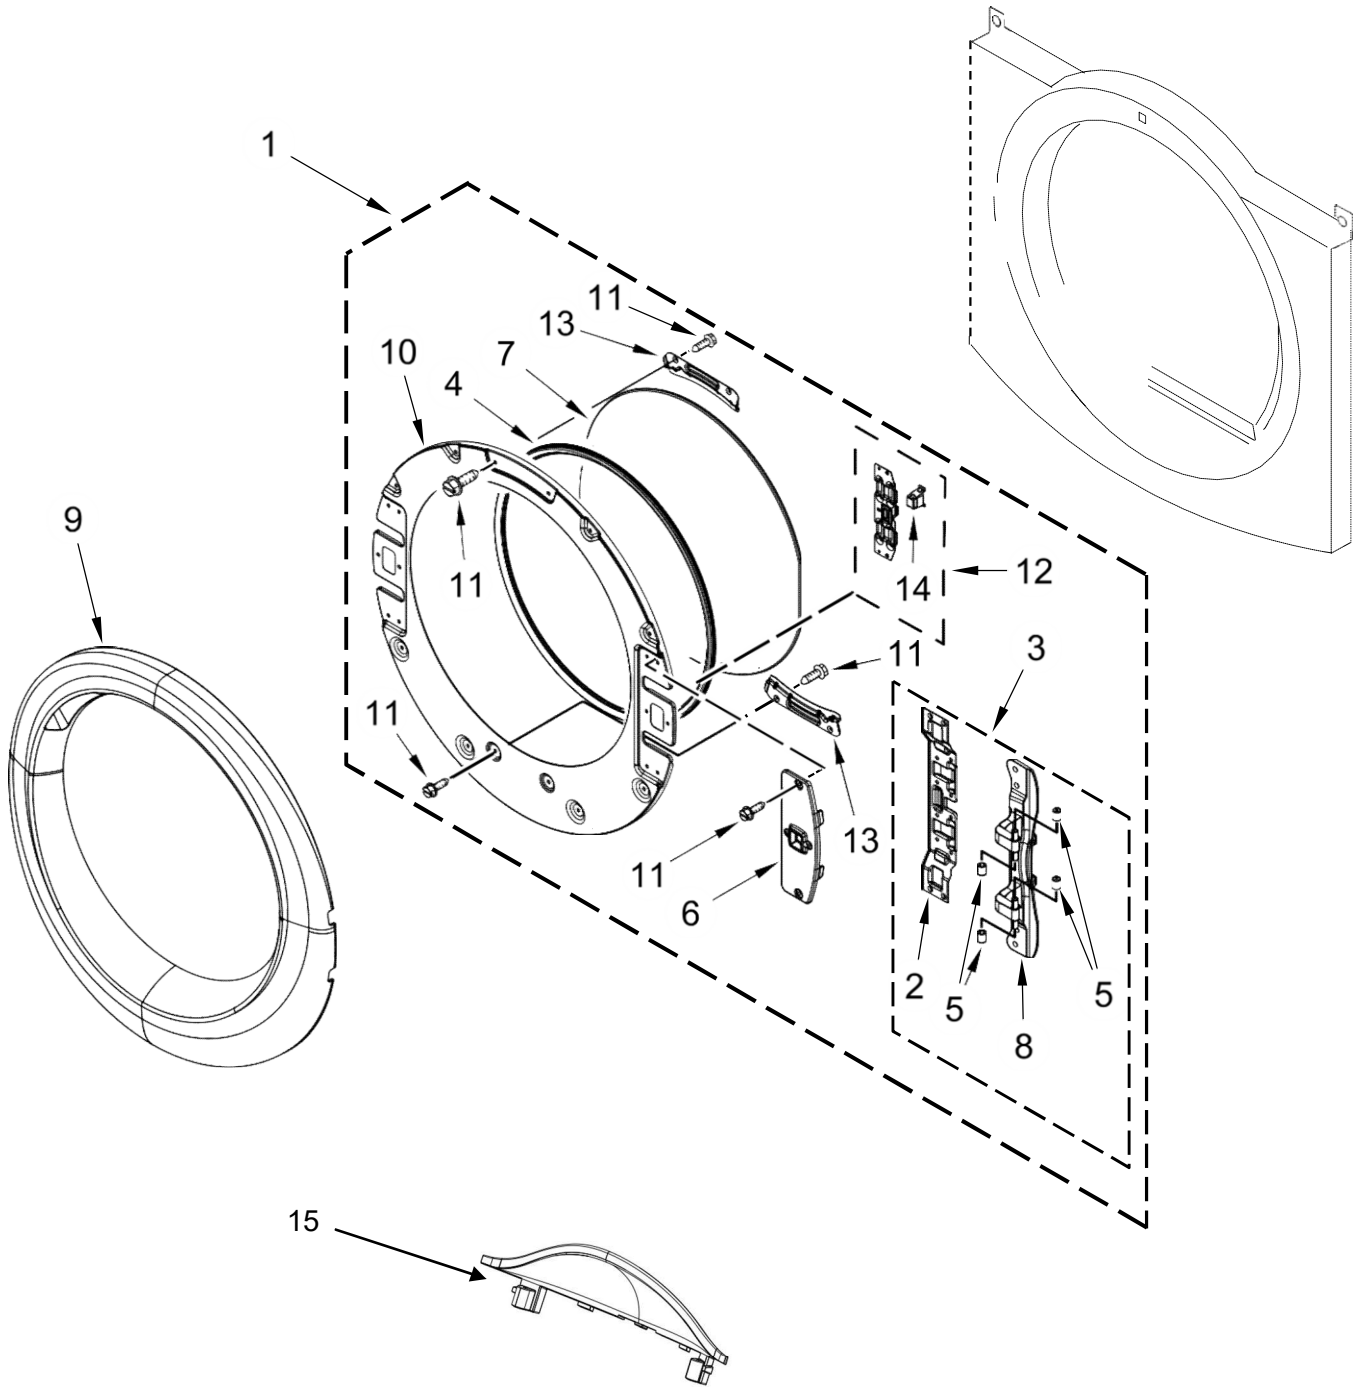

SECADORA 7MWGD90HEF

Distribuidor Autorizado

SurteRápido.com

Venta de Refacciones
Electrodomesticas

SECADORA 7MWGD90HEF

Illus.

<u>No.</u>	<u>Part No.</u>	<u>Description</u>
1	W10796062	Door Assembly, Inner
2	W10208415	Hinge, Base
3	W10208414	Assembly, Door Hinge
4	W10329710	Seal, Glass
5	W10208398	Cap, Hinge

Illus.

<u>No.</u>	<u>Part No.</u>	<u>Description</u>
6	W10208413	Cover, Door Catch
7	W10749947	Glass, Door
8	W10208419	Plate, Hinge Retainer
9	W10808338	Door Assembly, Outer
10	W10267837	Door, Inner

Illus.

<u>No.</u>	<u>Part No.</u>	<u>Description</u>
11	W10288126	Screw
12	W10208254	Assembly, Door Catch
13	W10208252	Bracket, Glass
14	W10208401	Assembly, Spring Catch
15	W10733169	Handle, Door