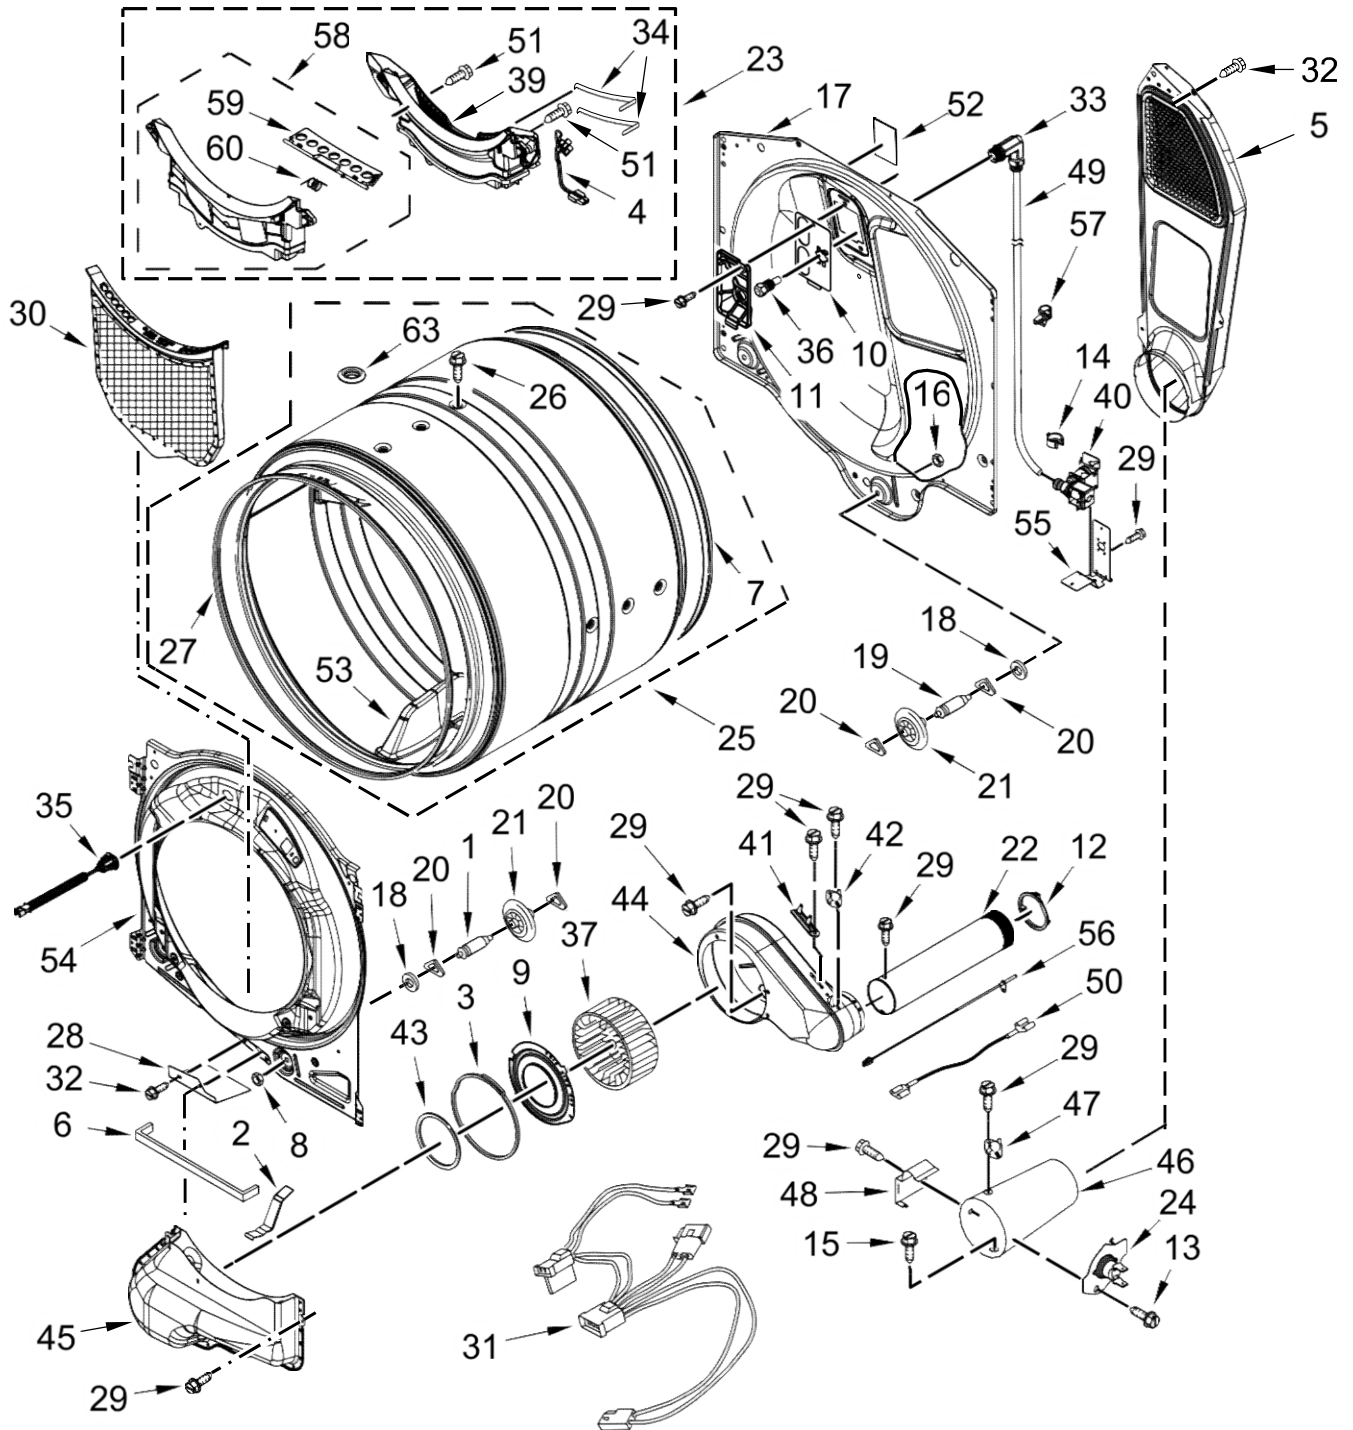

SECADORA 7MWGD90HEF

SECADORA 7MWGD90HEF

<u>Illus. No.</u>	<u>Part No.</u>	<u>Description</u>
1	W10359271	Shaft, Drum Roller - Right Hand Thread
2	W10414388	Clip, Lint Duct
3	W10211899	Seal, Blower Cover
4	W10298258	Harness, Sensor
5	W10295533	Assembly, Air Duct
6	W10211950	Seal, Housing Outlet
7	W10521118	Seal, Drum
8	3934666	Nut, Hex
9	W10211901	Assembly, Collar
10	W10208422	Rear Deflector
11	W10656504	Nozzle, Bracket Rear
12	W10344699	Collar, Duct
13	693995	Screw
14	W10044599	Clip, Push To Connect
15	W10665050	Cap, Plug
16	W10001120	Nut, Hex (Left Hand Thread)
17	8520836	Bulkhead, Rear
18	3387459	Washer
19	W10359272	Shaft, Drum Roller - Left Hand Thread
20	W10512946	Washer, Tri Ring
21	W10314171	Roller, Support
22	W10342188	Exhaust Pipe

<u>Illus. No.</u>	<u>Part No.</u>	<u>Description</u>
23	W10672683	Assembly, Outlet Grill and Housing
24	8573713	Cut-Off, Thermal
25	W10381481	Assembly, Drum (Complete)
26	W10219342	Screw
27	W10521122	Seal, Drum Front
28	W10128629	Shield, Blower
29	489463	Screw
30		Screen, Lint
	W10516085	White
31	W10708958	Harness, Gas
32	3390647	Screw
33	W10347739	Assembly, Nozzle and Hose
34	3387223	Sensor, Electrode
35	W10460935	Assembly, Drum Light
36	W10277503	Assembly, Nozzle and Screen
37	W10211915	Wheel, Blower
38	8529007	Plug, Rear Bulkhead
39	W10672682	Grill, Outlet
40	W10505663	Valve, Water Inlet
41	W10693363	Fuse, Thermal (91C)
42	8577274	Thermistor
43	697770	Seal, Plate Cover

<u>Illus. No.</u>	<u>Part No.</u>	<u>Description</u>
44	W10211911	Housing, Blower
45	W10211896	Assembly, Lint Duct
46	8573824	Funnel, Burner
47	3391912	Thermostat, Hi Limit
48	338906	Sensor, Radiant
49	W10348621	Hose, Rear Nylon
50	W10525140	Jumper, TCO High Limit
51	W10794806	Screw
52	W10504381	Pad, Foam
53	W10416098	Baffle, Drum
54	W10673491	Bulkhead, Front
55	W10510098	Bracket, Valve
56	W10623852	Thermistor, Gas Inlet
57	3391018	Tie, Cable
58	W10672681	Assembly, Housing and Door
59	W10672680	Door, Lint Screen
60	W10726027	Spring, Lint Screen Door