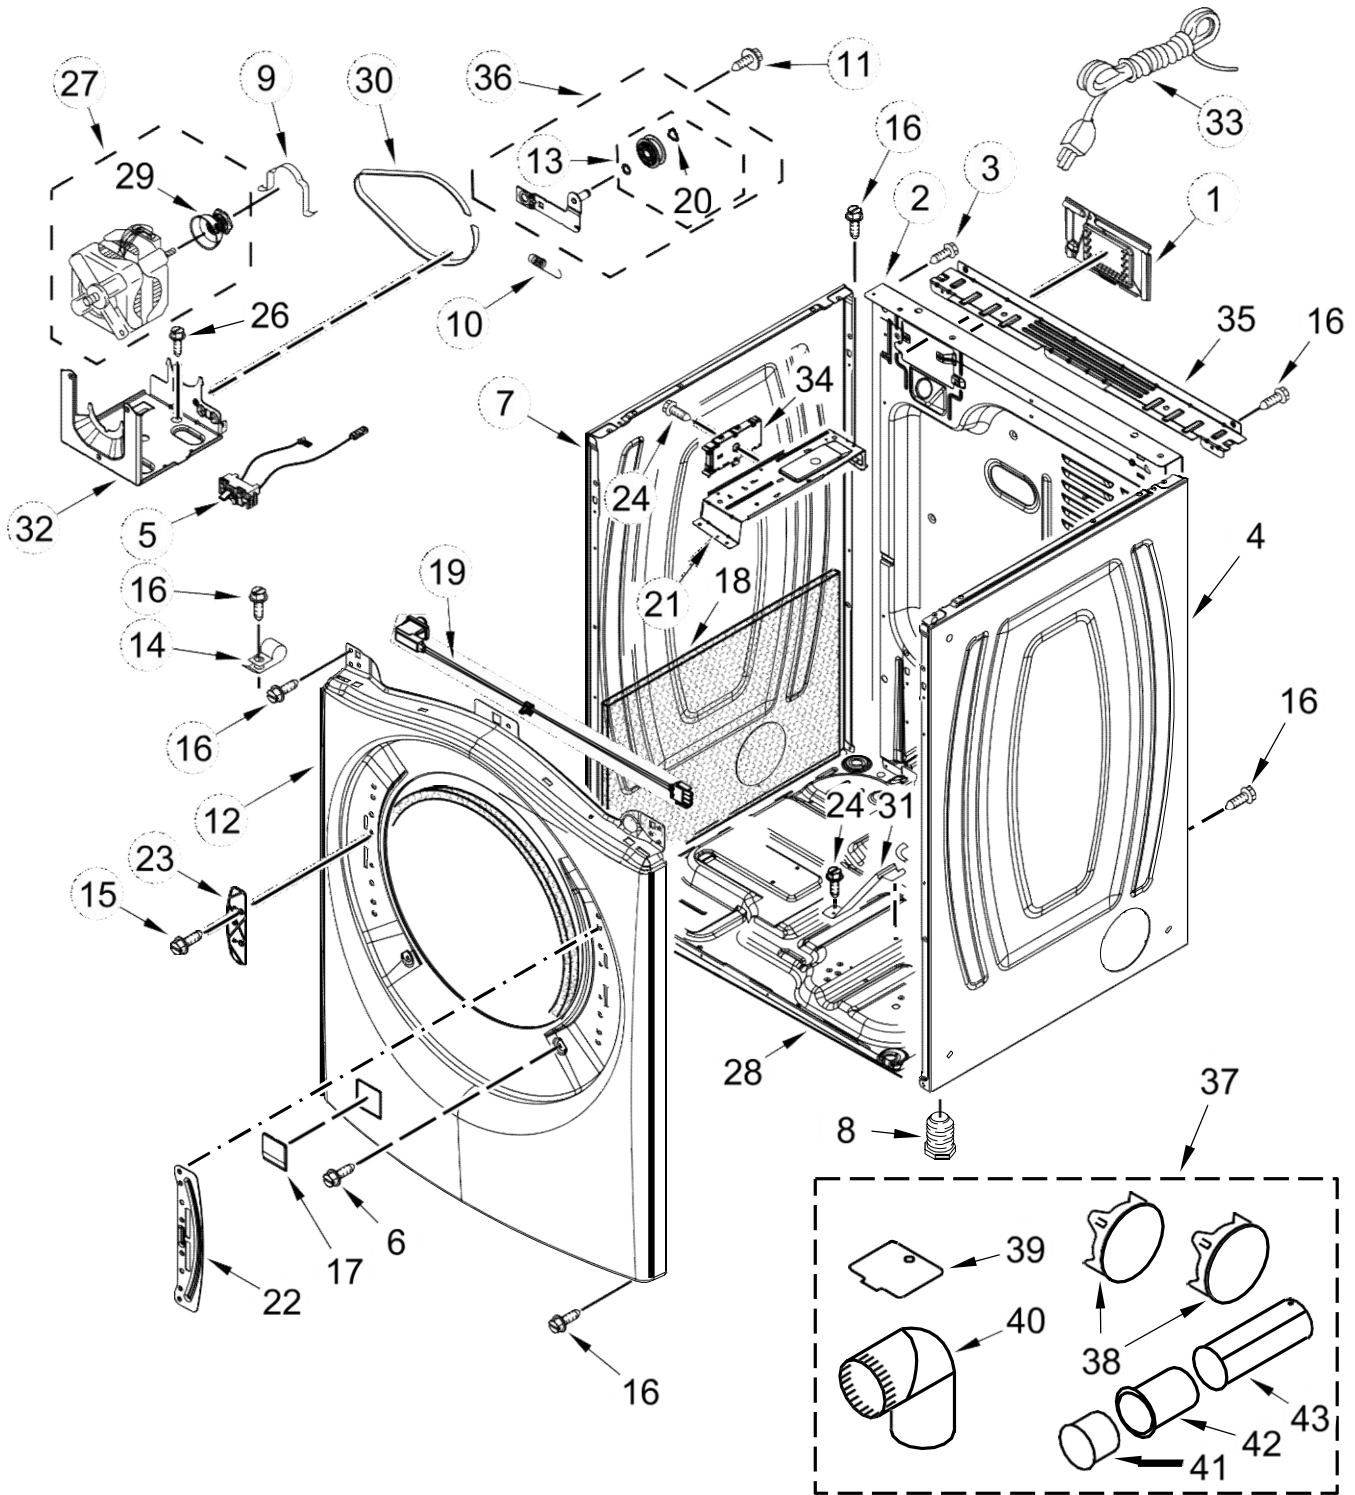

SECADORA 7MWGD90HEF

SECADORA 7MWGD90HEF

<u>Illus. No.</u>	<u>Part No.</u>	<u>Description</u>
1	8317339	Cover, Terminal Block
2	W10487430	Panel, Rear
3	8533974	Screw
4		Panel, Side (R.H.)
	W10469589	White
	W10474189	Chrome Shadow
5	W10774832	Switch, Broken Belt
6	3357011	Screw
7		Panel, Side (L.H.)
	W10468495	White
	W10468496	Chrome Shadow
8	3392100	Foot, Dryer
	279810	Foot, Optional (Extended Length Package Of 2) (Not Included)
9	W10121316	Clamp, Motor Mount
10	W10446781	Spring, Idler
11	3389420	Screw
12		Panel, Front
	W10363953	White
	W10463309	Chrome Shadow
13	W10468057	Assembly, Pulley

<u>Illus. No.</u>	<u>Part No.</u>	<u>Description</u>
14	3978776	Bracket, Gas Pipe
15	W10288126	Screw
16	3390647	Screw
17		Plug, Front Panel
	8564457	White
	W10391496	Chrome Shadow
18	W10123956	Panel, Dampening
19	W10350906	Assembly, Door Switch
20	W10512946	Washer, Tri Ring
21	W10259611	Bracket, Control
22	W10208218	Bracket, Door Hinge
23	W10208250	Strike, Door
24	693995	Screw
25	3387242	Seal, Front Panel
26	343641	Screw
27	W10806758	Assembly, Motor
28	8565046	Base, Cabinet
29	8066184	Pulley, Motor
30	3387610	Belt, Drive
31	8529757	Bracket, Burner
32	W10242878	Bracket, Motor Mounting
33	3401401	Cord, Power

<u>Illus. No.</u>	<u>Part No.</u>	<u>Description</u>
34	W10847936	Control Board
35	W10208382	Bracket, Rear
36	W10547287	Assembly, Idler
		Optional Parts Not Included|Dryer Exhaust Kit|(For Side & Bottom Venting)
37	W10323246	Kit, 4-Way Vent
38		Plug, Multivent W10404617 White
39	W10354249	Plate, Cover
40	W10416072	Elbow
41	W10331278	Pipe, Exhaust (Short)
42	8563747	Pipe, Exhaust (Medium)
43	8563749	Pipe, Exhaust (Long)