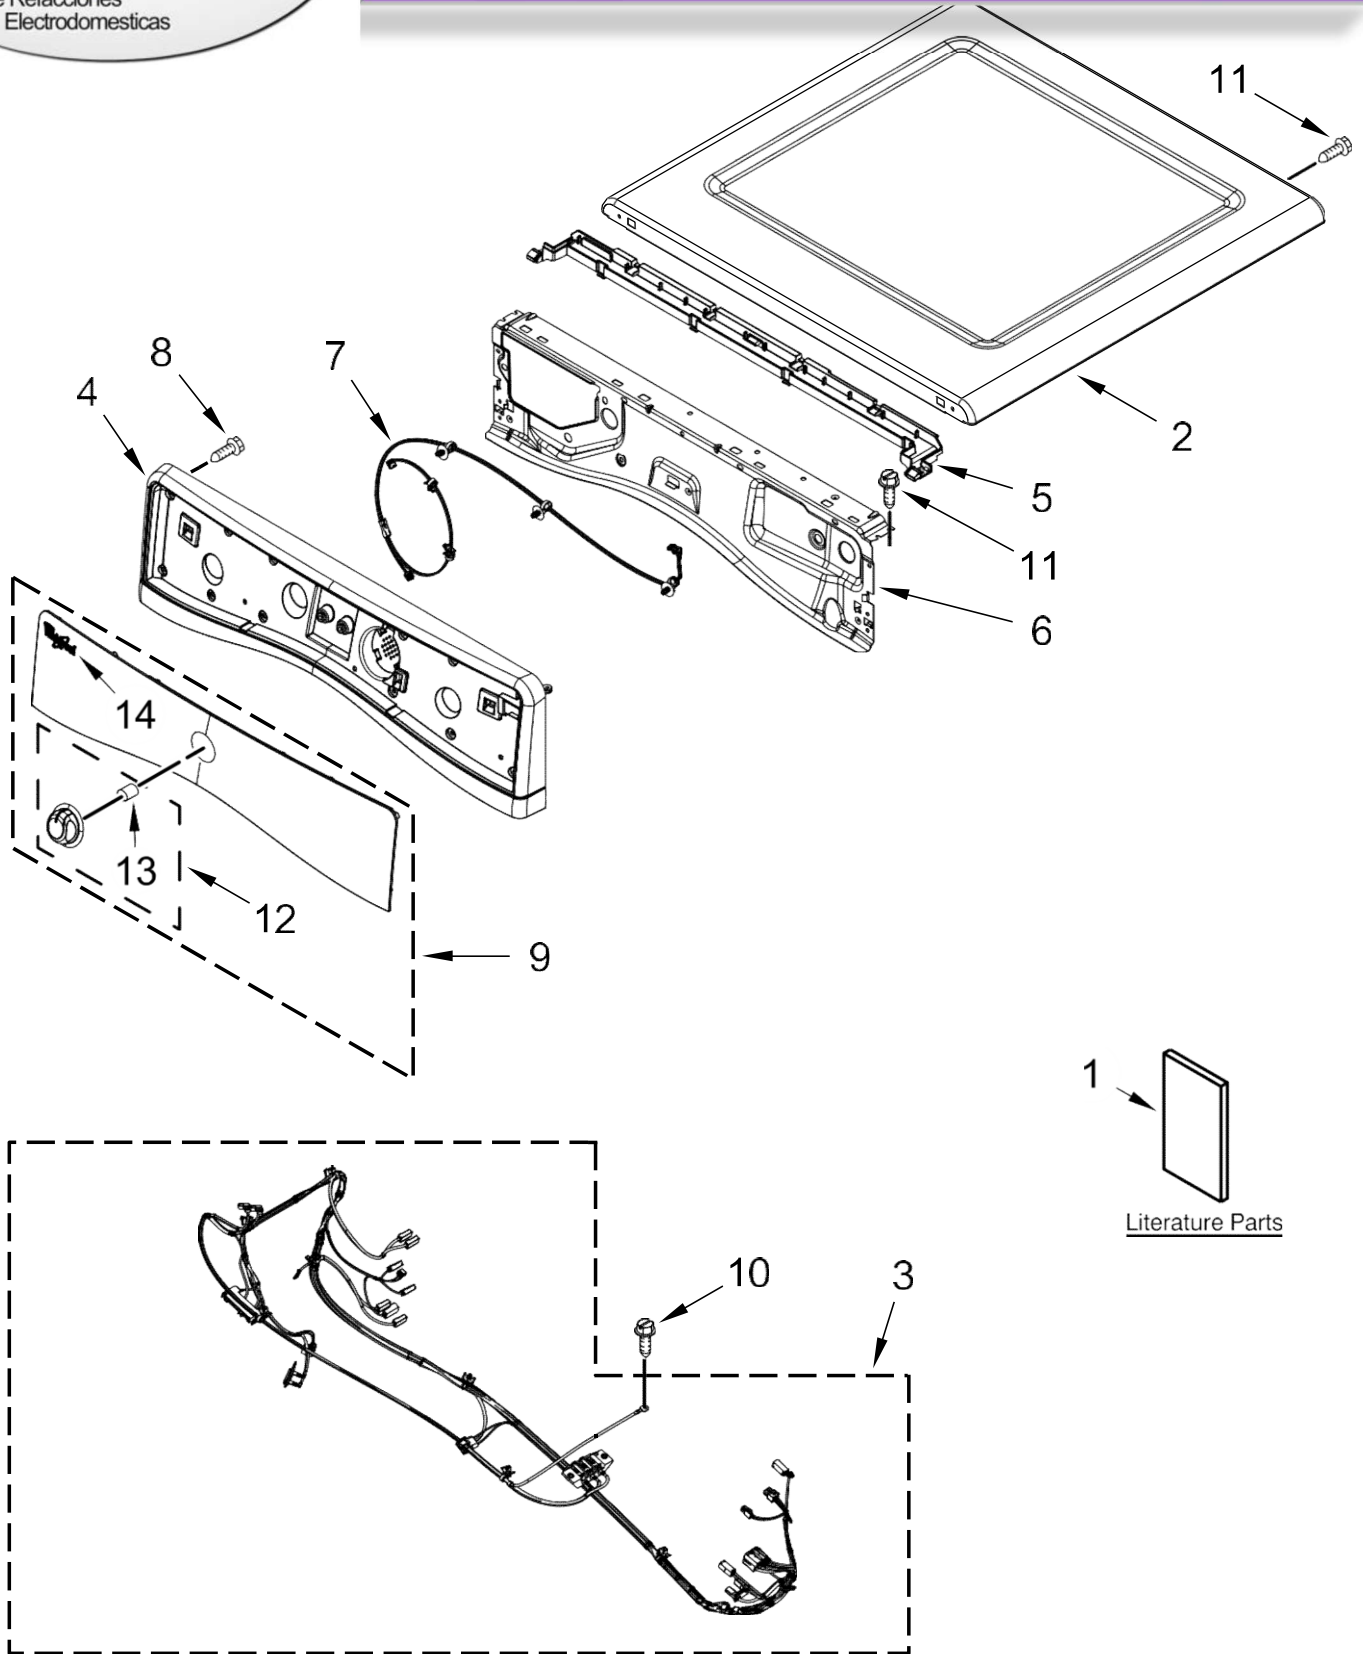

GAS DRYER

MODELS:

7MWGD90HEFW0 (White)

7MWGD90HEFC0 (Chrome Shadow)

SECADORA 7MWGD90HEF

SECADORA 7MWGD90HEF

<u>Illus. No.</u>	<u>Part No. Description</u>
1	Literature Parts W10849744 Use and Care Guide W10714611 Installation Instructions W10806847 Tech Sheet W10804378 Wiring Diagram
2	Top W10208383 White W10460919 Chrome Shadow
3	W10801123 Harness, Main Wiring

<u>Illus. No.</u>	<u>Part No. Description</u>
4	Panel, Console Assembly W10391519 White W10463690 Chrome Shadow
5	W10636058 Water Channel
6	W10208198 Bracket, Console
7	W10540653 Cable, User Interface
8	489463 Screw

SECADORA 7MWGD90HEF

SECADORA 7MWGD90HEF

<u>Illus. No.</u>	<u>Part No.</u>	<u>Description</u>
1	8317339	Cover, Terminal Block
2	W10487430	Panel, Rear
3	8533974	Screw
4		Panel, Side (R.H.)
	W10469589	White
	W10474189	Chrome Shadow
5	W10774832	Switch, Broken Belt
6	3357011	Screw
7		Panel, Side (L.H.)
	W10468495	White
	W10468496	Chrome Shadow
8	3392100	Foot, Dryer
	279810	Foot, Optional (Extended Length Package Of 2) (Not Included)
9	W10121316	Clamp, Motor Mount
10	W10446781	Spring, Idler
11	3389420	Screw
12		Panel, Front
	W10363953	White
	W10463309	Chrome Shadow
13	W10468057	Assembly, Pulley