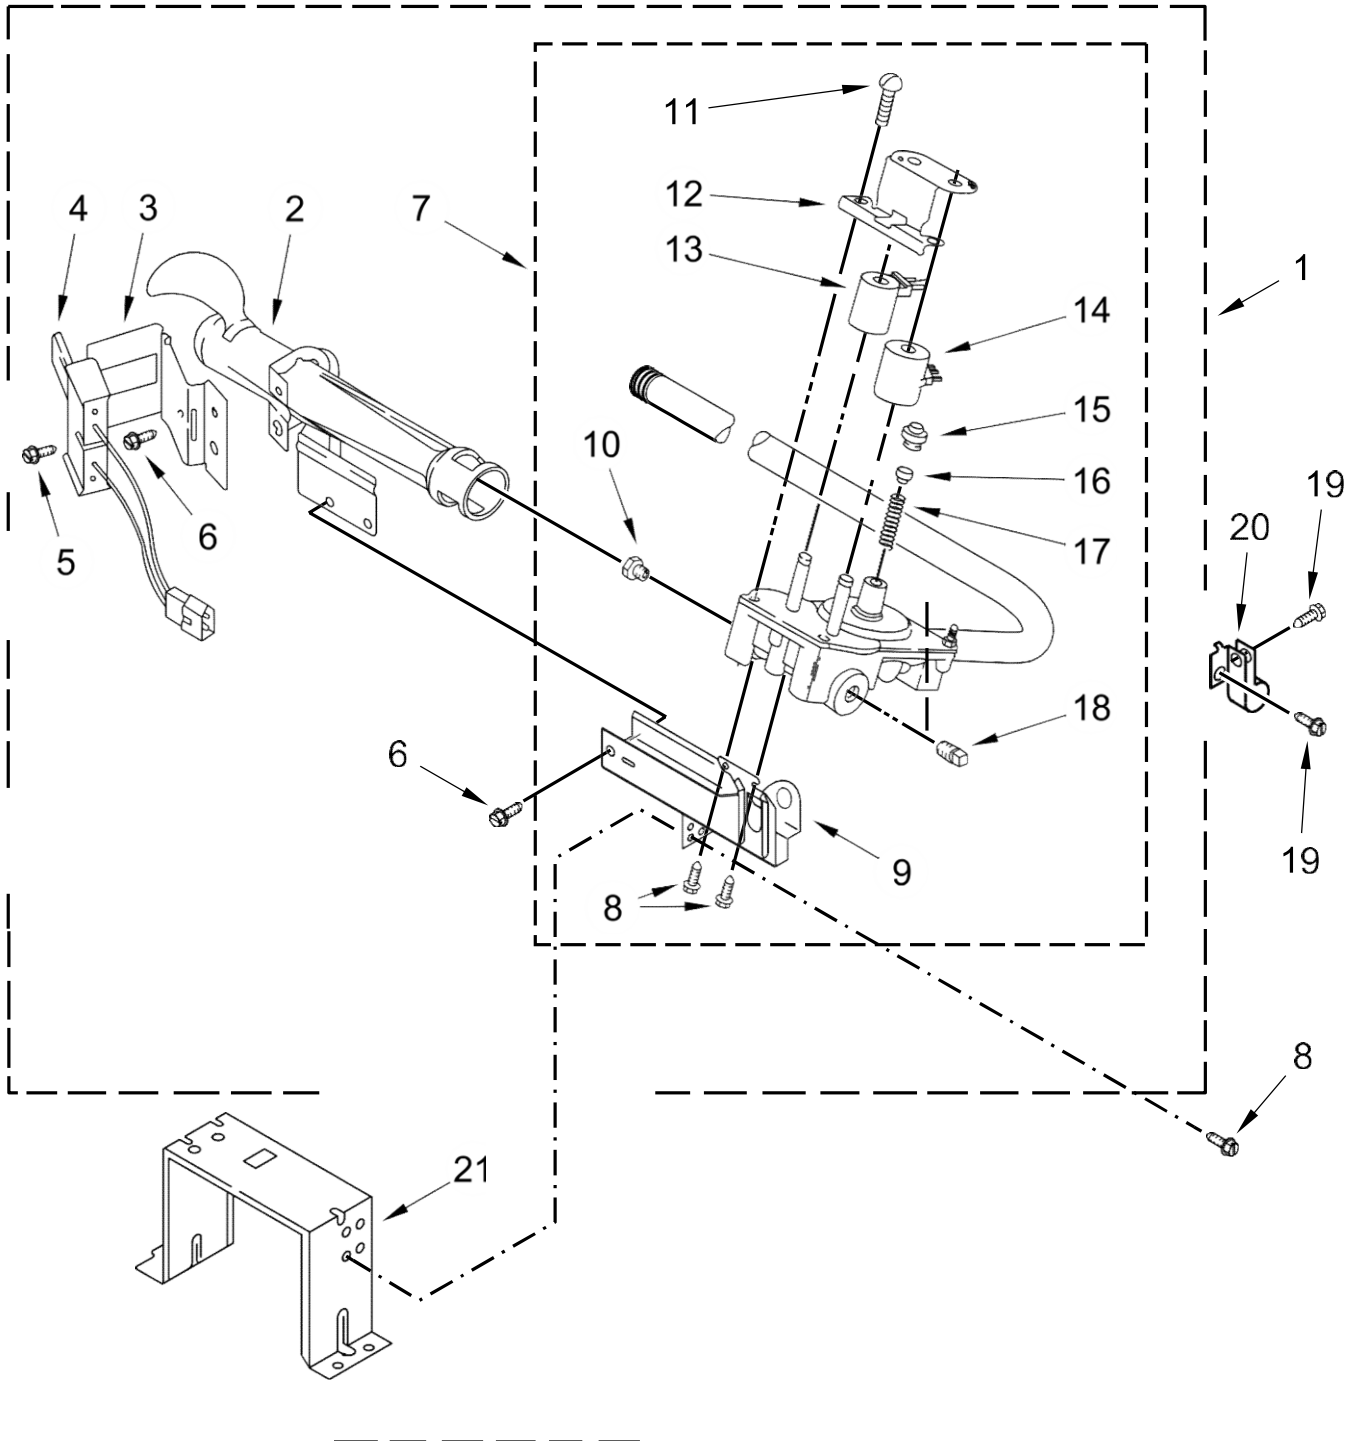

SECADORA 7MWGD90HEF

USE WITH TYPE 1 - NATURAL,
AND TYPE 4 - LIQUEFIED PROPANE AND BUTANE GASES

SECADORA 7MWGD90HEF

<u>Illus. No.</u>	<u>Part No. Description</u>
1	8576353 Burner Assembly 60 Hz. (Type 1)(White Rodgers)
2	688617 Tube, Burner
3	694298 Bracket, Ignitor
4	686590 Ignitor
5	3393909 Screw
6	343641 Screw
7	W10118312 Valve, Gas 60 Hz. (Complete)
8	3387057 Screw
9	3389871 Base, Burner

<u>Illus. No.</u>	<u>Part No. Description</u>
10	Orifice, Burner 15418 Type 1 (Natural) 15422 Type 4 (Butane) 234867 Type 4 (Propane)
11	694421 Screw, Coil
12	694538 Bracket, Coil
13	694540 Coil, 60 Hz. (2 Terminal) (Main)
14	694539 Coil, 60 Hz (Split) (3 Terminal) (Pilot Position)
15	694424 Leak, Limiter
16	694423 Screw, Regulator Adjustment

<u>Illus. No.</u>	<u>Part No. Description</u>
17	694422 Spring, Regulator
18	239822 Plug, Pipe
19	3390647 Screw
20	3387561 Clamp, Pipe
21	3389889 Bracket, Support
	Following Parts Not Illustrated
	8576846 Conversion Kit (Type 1 to Type 4 LPG)