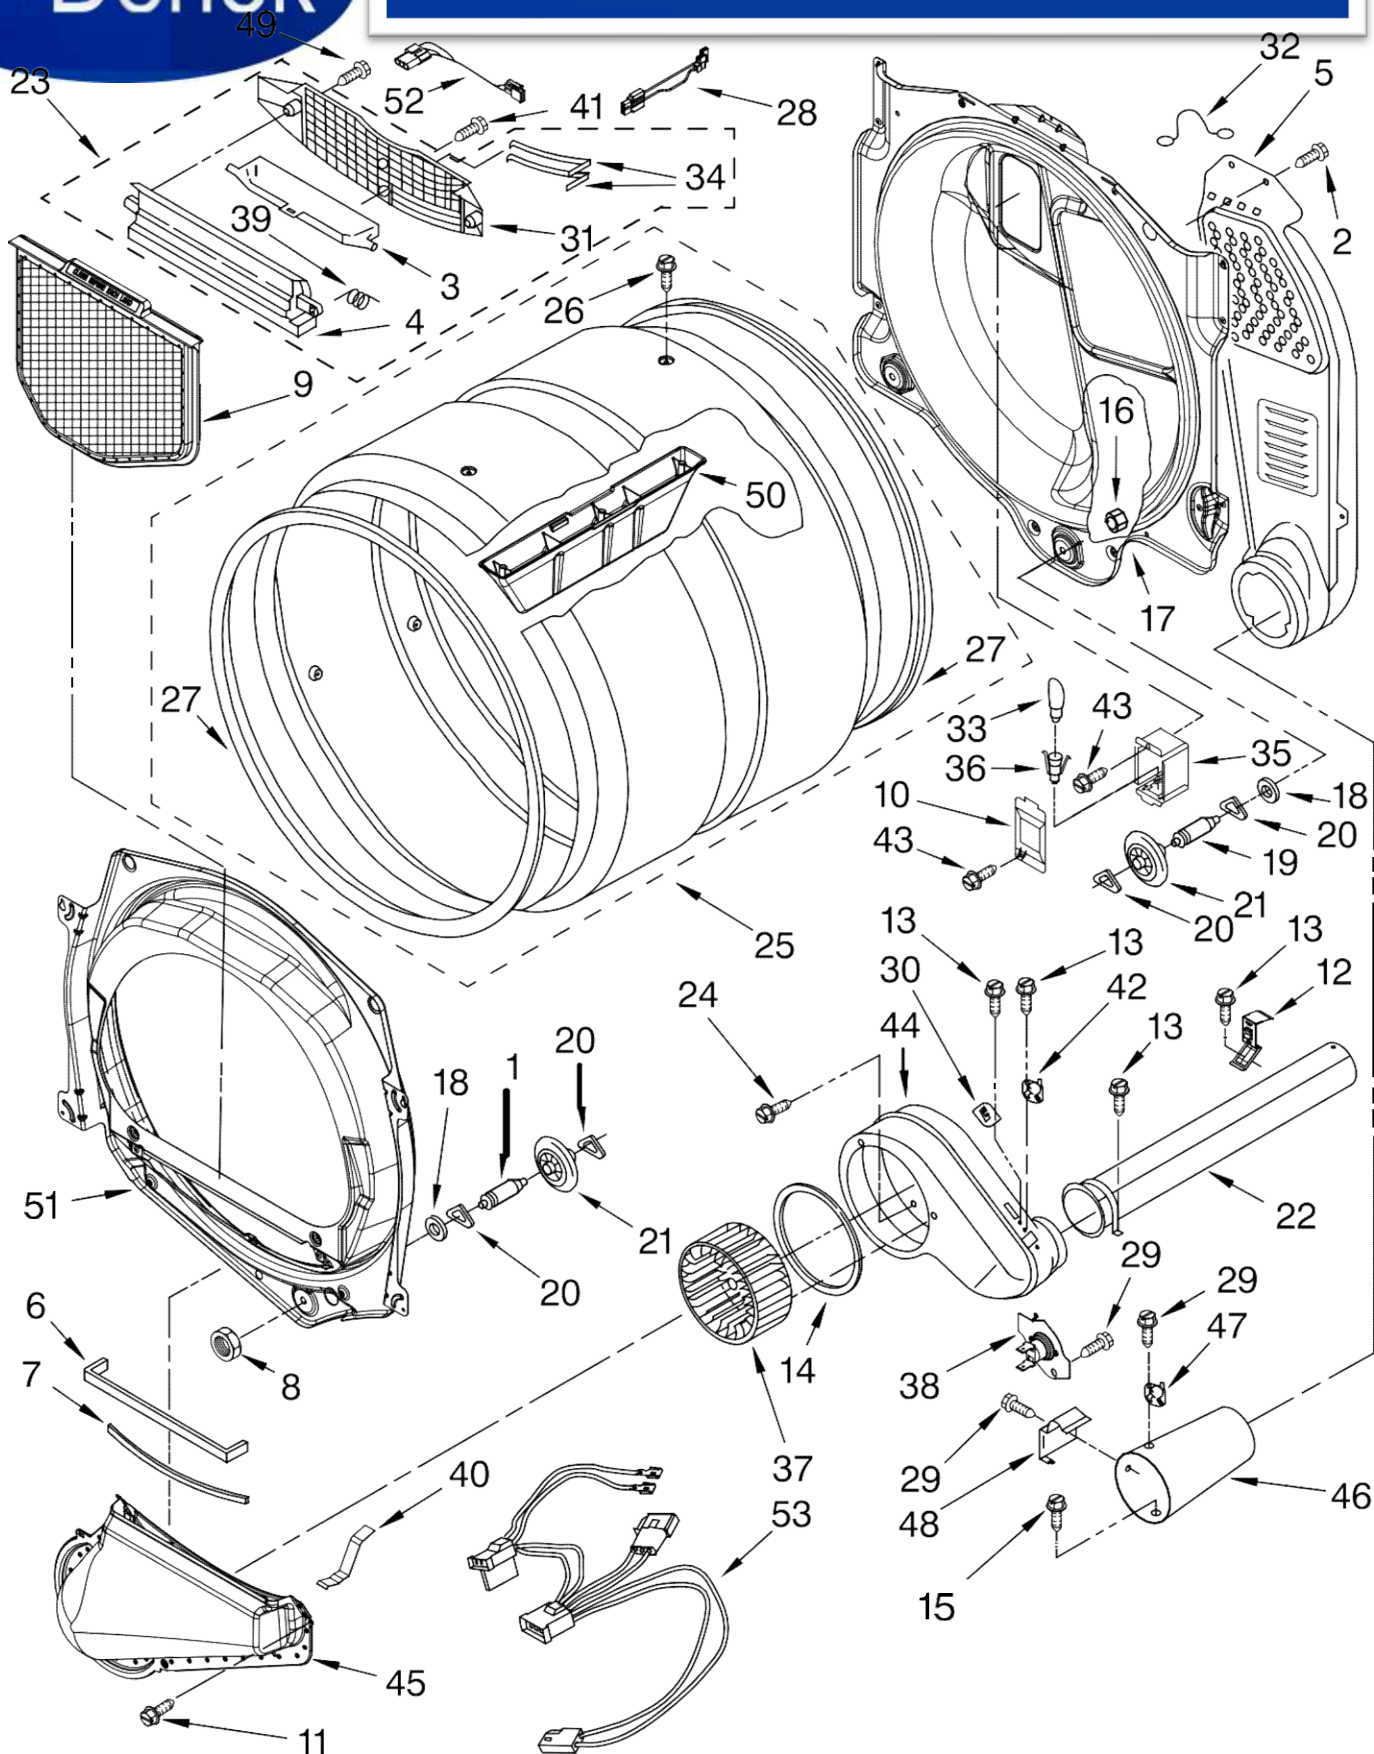

Illus. No.	Part No.	DESCRIPTION
1	8575325	Shaft, R.H. Thread
2	3390647	Screw, 8-18 x 1/2
3	W10153413	Door, Lint Screen
4	W10153414	Outlet Housing
5	W10293765	Air Duct Assembly
6	697813	Seal, Outlet Housing
7	697814	Seal, Drum Front 8 3934666 Nut, 3/8 x 16(R.H.)
9	W10049370	Lint, Screen
10	3402841	Lens, Drum Light
11	359625	Screw, 8-18 x 1/2
12	8572105	Clip, Exhaust Pipe
13	8533971	Screw, 8-18 x 5/16
14	697770	Seal, Cover Plate
15	693995	Screw, 8-18 x 3/8
16	W10001120	Nut, 3/8-16 (L.H.)
17	W10080170	Bulkhead, Rear

Illus. No.	Part No.	DESCRIPTION
18	3387459	Washer, Support
19	8575324	Shaft, L.H. Thread
20	690997	Ring, Tri
21	W10314171	Roller, Support
22	8563728	Exhaust Pipe
23	W10153423	Housing, Outlet Assembly
24	489463	Screw, 8-18 x 5/8
25	W10153420	Complete Drum Assembly
26	W10219342	Screw, 8-16 x .750
27	697694	Seal, Drum
28	3406653	Harness, Sensor
29	90767	Screw, 8-18 x 3/8
30	3392519	Thermal Fuse
31	W10153412	Grille, Outlet
32	3401707	Wire Jumper
33	3406124	Bulb, Light
34	3387223	Electrode, Sensor
35	8578825	Bracket, Drum Light

Illus. No.	Part No.	DESCRIPTION
36	W10214261	Socket Assembly
37	697772	Wheel, Blower
38	8573713	Thermal Cut-Off
39	3394986	Spring, Lint Screen Door
40	8066208	Clip-Spring
41	695240	Screw, 8-18 x 1/2
42	8577274	Thermistor
43	487909	Screw, 8-15 x 1/2
44	8544362	Housing, Blower
45	8066168	Lint Duct Assembly
46	8573824	Funnel, Burner
47	3391912	Thermostat, High-Limit 255F (123.9°C)
48	338906	Sensor, Radiant 49 3387230 Screw, 10-16 x 1
50	W10153409	Baffle, Drum
51	8565061	Bulkhead, Front
52	W10110975	Harness, Moisture Sensor
53	3401850	Harness, Gas