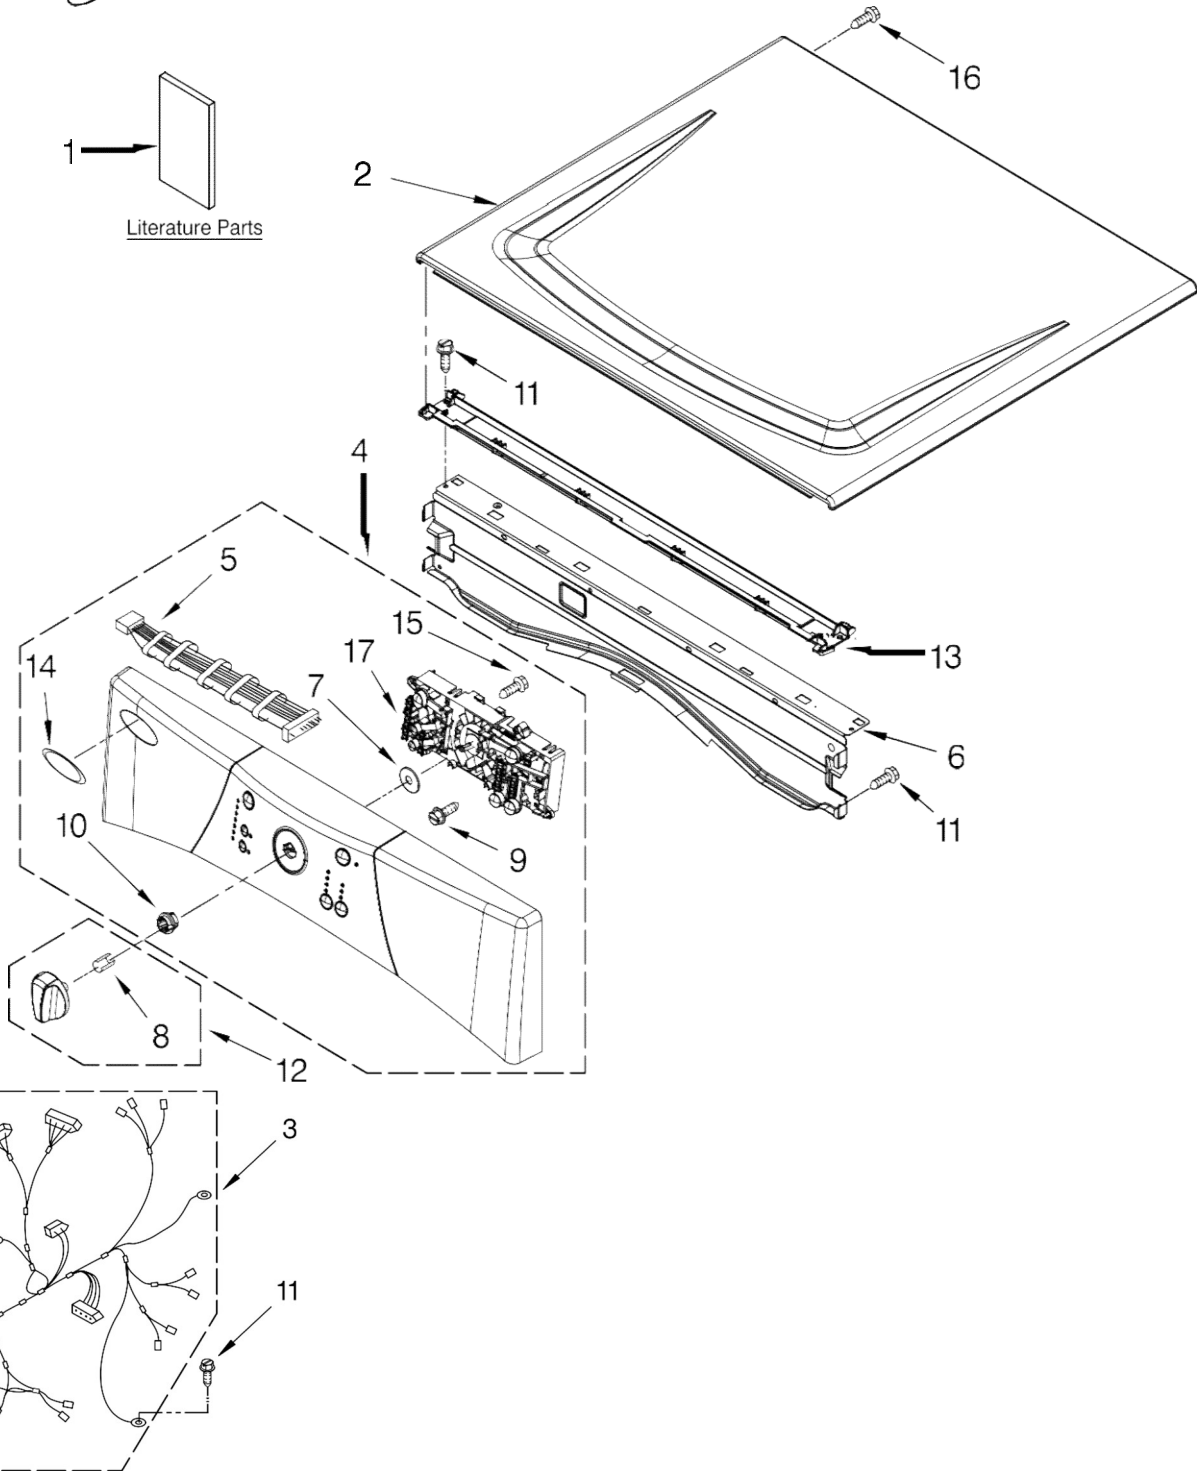

# SECADORA 7MWGD9150XW0

<b>Illus. No.</b>	<b>Part No.</b>	<b>DESCRIPTION</b>
1		Literature Parts
	W10339518	Use & Care Guide
	W10238793	Tech Sheet
2	8563730	Top
3	W10251443	Harness, Main
4	W10215747	Panel, Console
5	W10259049	Cable, User Interface
6	8565237	Bracket, Console
7	8572039	Seal, User Interface
8	W10153920	Spring-Knob
9	W10006580	Screw, M3-1.12 x 12 PN
10	W10215835	Bushing, Shart Knob
11	3390647	Screw, 8-18 x 1/2
12	W10236098	Knob
13	W10266747	Channel, Water
14	W10117943	Badge, Assembly
15	3400238	Screw, 2-28 x 1/2
16	3400238	Screw, 2-28 x 1/2
17	W10247234	Assembly, User Interface

Illus. No.	Part No.	DESCRIPTION
1	8317340	Cover, Terminal Block
2	3390814	Screw, 8-18 x 3/8
3	8533974	Screw Ground
4	8565048	Panel, Side (R.H.)
5	W10246525	Switch, Broken Belt
6	3357011	Screw, 10-16 x 1/2
7	8565054	Panel, Side (L.H.)
8	3392100	Foot, Dryer
	279810	Foot - Optional (Extended Length Package Of 2) (Not Included)
9	660658	Clamp, Motor (2)
10	3387374	Spring, Idler
11	3389420	Retainer, Idler
12	49252	Plug, Multivent
13	3388672	Pulley Assembly
14	3978776	Bracket, Gas Pipe
15	343641	Screw, 10-16 x 1/2
17	8563727	Bracket, Control

Illus. No.	Part No.	DESCRIPTION
18	W10121334	Washer, Thrust
19	W10318609	Switch, Assembly Door
20	690997	Tri Ring
21	8066115	Cover-Plate
22	8580015	Ramp, Door
23	W10235613	Control Board
24	8580257	Front Panel (Includes Illus. 44)
25	8533971	Screw, 8-18 x 5/16
27	8538263	Motor Assembly 60 HZ.
29	8578220	Pulley 60 HZ.
30	3387610	Belt, Drive
31	8529757	Bracket, Burner
32	W10242878	Bracket, Motor
33	3401401	Cord, Power
34	49026 4"	- 90 Elbow
35	693995	Screw, 8-18 x 3/8
36	3395532	Exhaust Pipe & Bracket