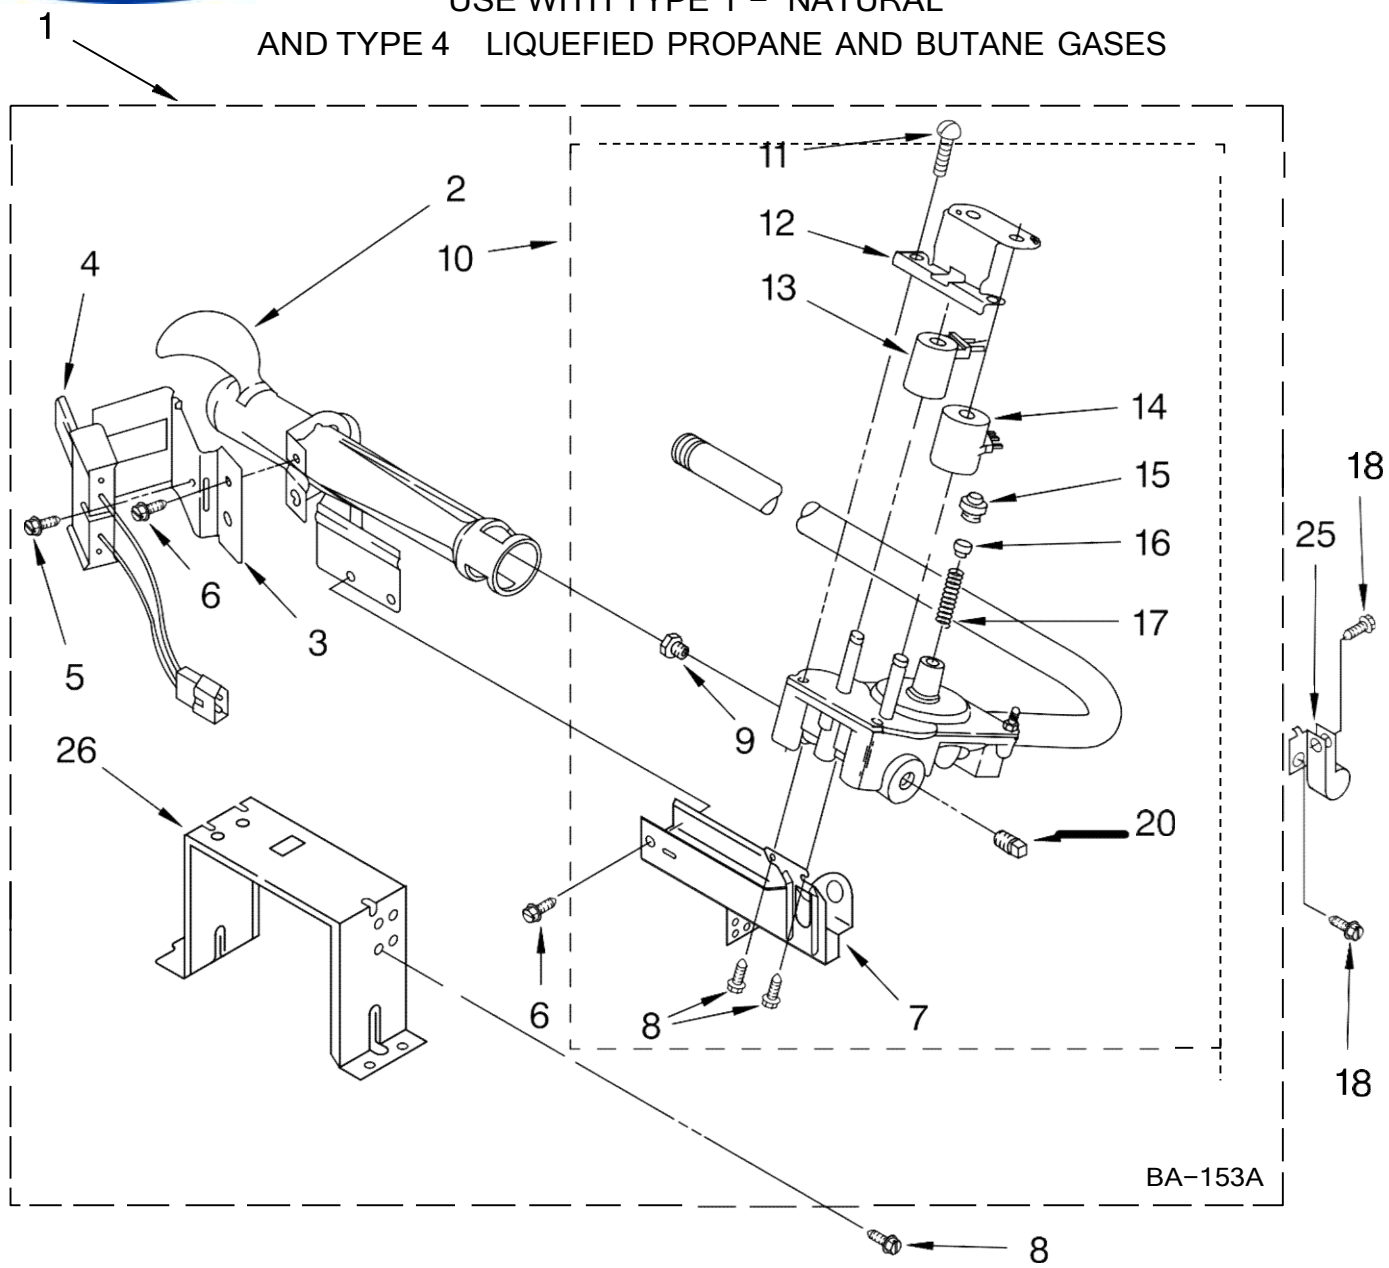

Illus. No.	Part No.	DESCRIPTION
1	8575325	Shaft, R.H. Thread
2	3390647	Screw, 8-18 x 1/2
3	W10153413	Door, Lint Screen
4	W10153414	Outlet Housing
5	W10293765	Air Duct Assembly
6	697813	Seal, Outlet Housing
7	697814	Seal, Drum Front 8 3934666 Nut, 3/8 x 16(R.H.)
9	W10049370	Lint, Screen
10	3402841	Lens, Drum Light
11	359625	Screw, 8-18 x 1/2
12	8572105	Clip, Exhaust Pipe
13	8533971	Screw, 8-18 x 5/16
14	697770	Seal, Cover Plate
15	693995	Screw, 8-18 x 3/8
16	W10001120	Nut, 3/8-16 (L.H.)
17	W10080170	Bulkhead, Rear

Illus. No.	Part No.	DESCRIPTION
18	3387459	Washer, Support
19	8575324	Shaft, L.H. Thread
20	690997	Ring, Tri
21	W10314171	Roller, Support
22	8563728	Exhaust Pipe
23	W10153423	Housing, Outlet Assembly
24	489463	Screw, 8-18 x 5/8
25	W10153420	Complete Drum Assembly
26	W10219342	Screw, 8-16 x .750
27	697694	Seal, Drum
28	3406653	Harness, Sensor
29	90767	Screw, 8-18 x 3/8
30	3392519	Thermal Fuse
31	W10153412	Grille, Outlet
32	3401707	Wire Jumper
33	3406124	Bulb, Light
34	3387223	Electrode, Sensor
35	8578825	Bracket, Drum Light

Illus. No.	Part No.	DESCRIPTION
36	W10214261	Socket Assembly
37	697772	Wheel, Blower
38	8573713	Thermal Cut-Off
39	3394986	Spring, Lint Screen Door
40	8066208	Clip-Spring
41	695240	Screw, 8-18 x 1/2
42	8577274	Thermistor
43	487909	Screw, 8-15 x 1/2
44	8544362	Housing, Blower
45	8066168	Lint Duct Assembly
46	8573824	Funnel, Burner
47	3391912	Thermostat, High-Limit 255F (123.9°C)
48	338906	Sensor, Radiant 49 3387230 Screw, 10-16 x 1
50	W10153409	Baffle, Drum
51	8565061	Bulkhead, Front
52	W10110975	Harness, Moisture Sensor
53	3401850	Harness, Gas

SECADORA 7MWGD9150XW0

USE WITH TYPE 1 - NATURAL
AND TYPE 4 LIQUEFIED PROPANE AND BUTANE GASES