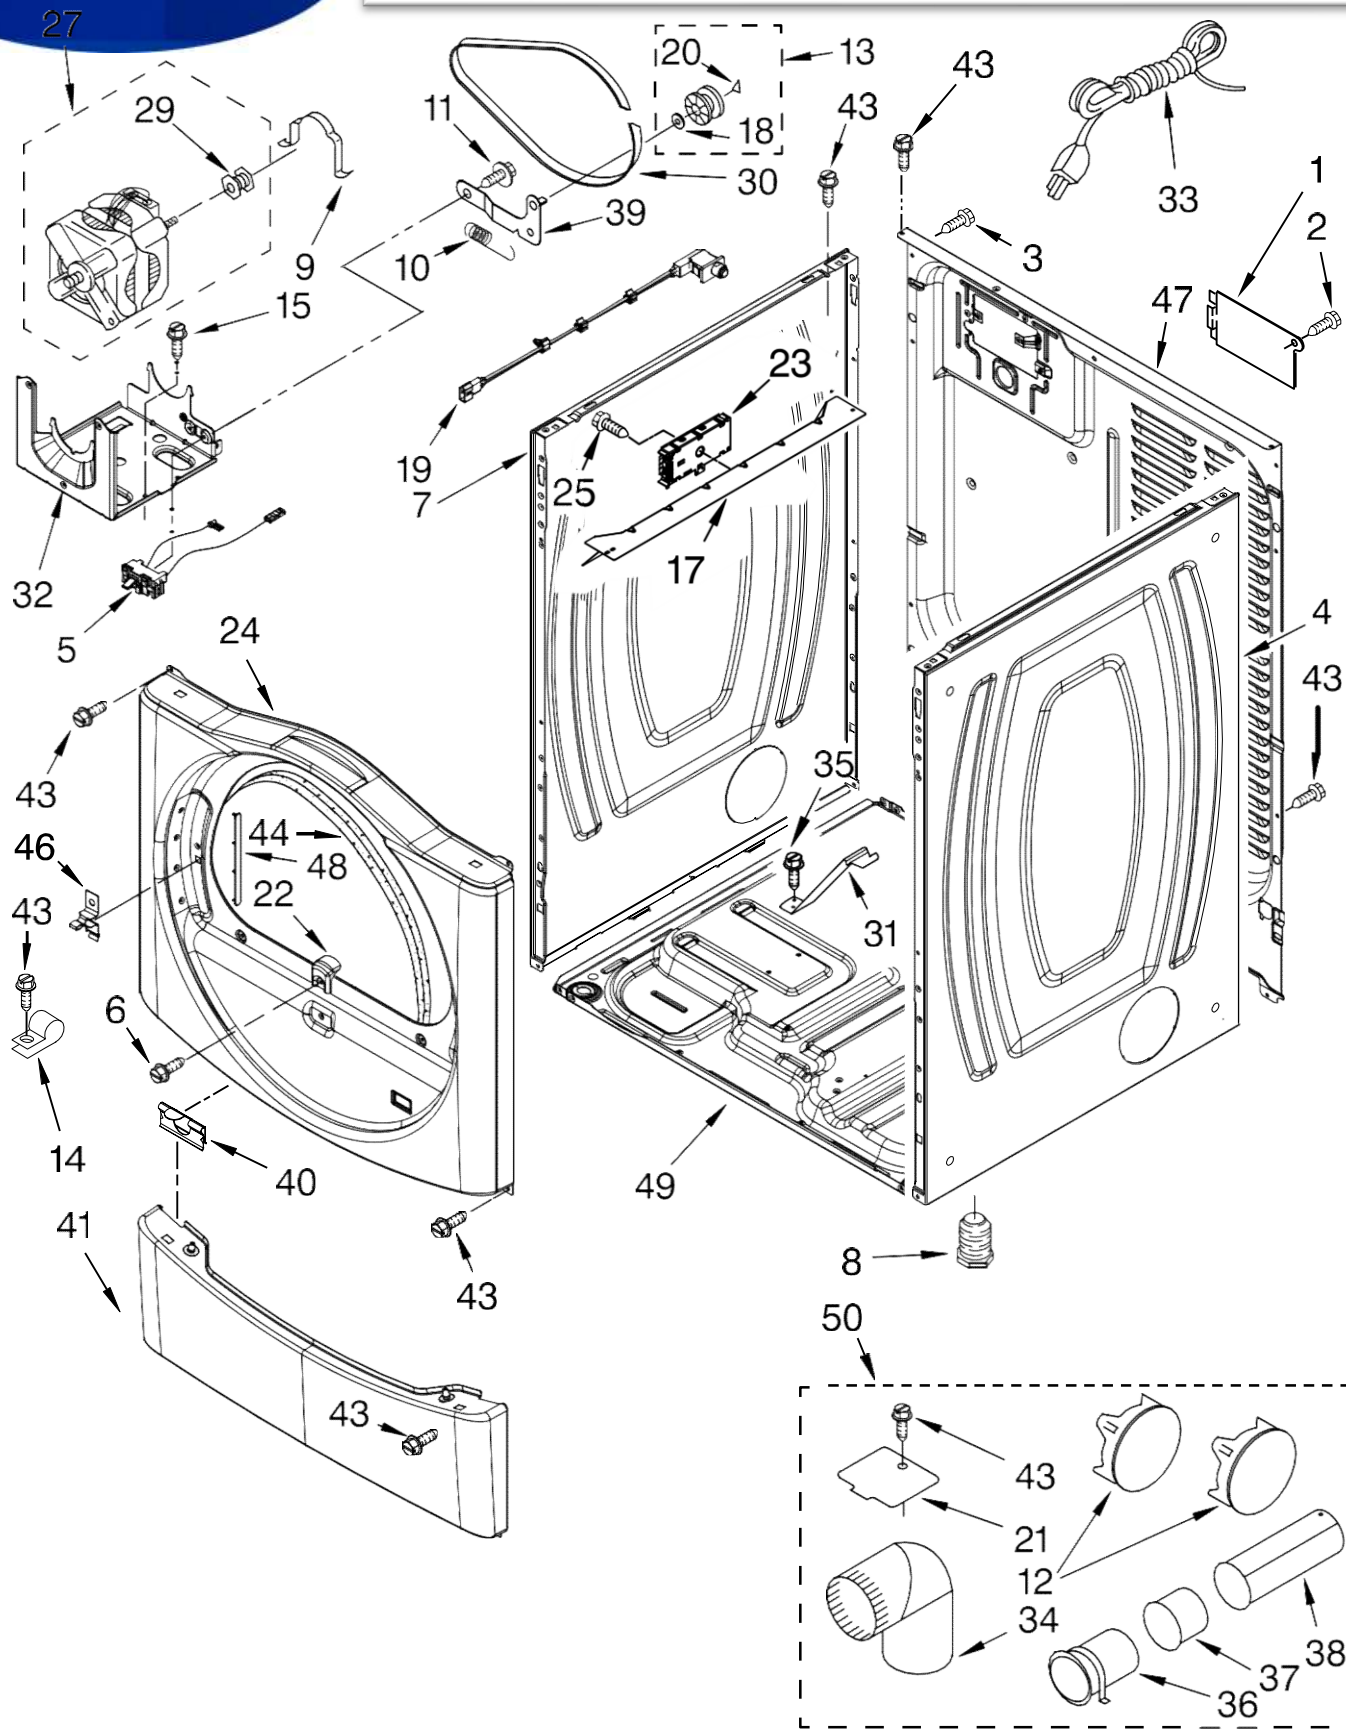

# SECADORA 7MWGD9150XW0

# SECADORA 7MWGD9150XW0

<b>Illus. No.</b>	<b>Part No.</b>	<b>DESCRIPTION</b>
1		Literature Parts
	W10339518	Use & Care Guide
	W10238793	Tech Sheet
2	8563730	Top
3	W10251443	Harness, Main
4	W10215747	Panel, Console
5	W10259049	Cable, User Interface
6	8565237	Bracket, Console
7	8572039	Seal, User Interface
8	W10153920	Spring-Knob
9	W10006580	Screw, M3-1.12 x 12 PN
10	W10215835	Bushing, Shart Knob
11	3390647	Screw, 8-18 x 1/2
12	W10236098	Knob
13	W10266747	Channel, Water
14	W10117943	Badge, Assembly
15	3400238	Screw, 2-28 x 1/2
16	3400238	Screw, 2-28 x 1/2
17	W10247234	Assembly, User Interface

Illus. No.	Part No.	DESCRIPTION
1	8317340	Cover, Terminal Block
2	3390814	Screw, 8-18 x 3/8
3	8533974	Screw Ground
4	8565048	Panel, Side (R.H.)
5	W10246525	Switch, Broken Belt
6	3357011	Screw, 10-16 x 1/2
7	8565054	Panel, Side (L.H.)
8	3392100	Foot, Dryer
	279810	Foot - Optional (Extended Length Package Of 2) (Not Included)
9	660658	Clamp, Motor (2)
10	3387374	Spring, Idler
11	3389420	Retainer, Idler
12	49252	Plug, Multivent
13	3388672	Pulley Assembly
14	3978776	Bracket, Gas Pipe
15	343641	Screw, 10-16 x 1/2
17	8563727	Bracket, Control

Illus. No.	Part No.	DESCRIPTION
18	W10121334	Washer, Thrust
19	W10318609	Switch, Assembly Door
20	690997	Tri Ring
21	8066115	Cover-Plate
22	8580015	Ramp, Door
23	W10235613	Control Board
24	8580257	Front Panel (Includes Illus. 44)
25	8533971	Screw, 8-18 x 5/16
27	8538263	Motor Assembly 60 HZ.
29	8578220	Pulley 60 HZ.
30	3387610	Belt, Drive
31	8529757	Bracket, Burner
32	W10242878	Bracket, Motor
33	3401401	Cord, Power
34	49026 4"	- 90 Elbow
35	693995	Screw, 8-18 x 3/8
36	3395532	Exhaust Pipe & Bracket