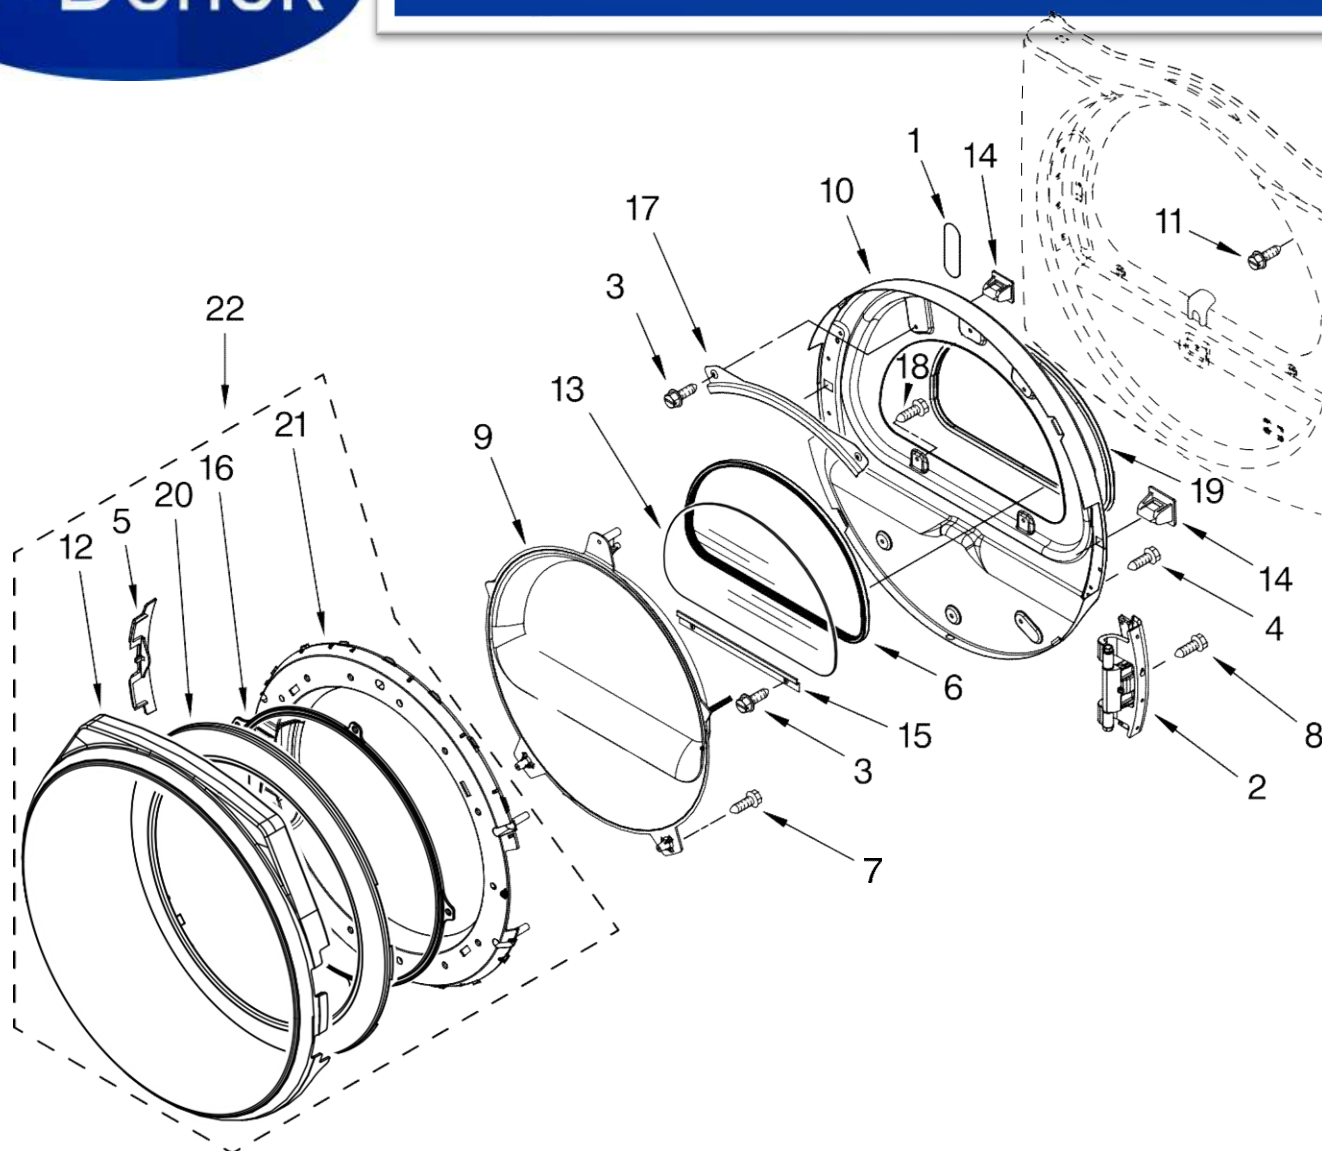

Illus. No.	Part No.	DESCRIPTION	Illus. No.	Part No.	DESCRIPTION	Illus. No.	Part No.	DESCRIPTION
1	W10256915	Cover, Hinge Hole	10	W10198441	Door Assembly (Inner) (Includes Illus. 1, 14 & 19)	17	8519356	Retainer-Upper
2	8578887	Door Hinge Assembly	11	355515	Screw, 8-18 x 11/16	18	9742177	Screw (5)
3	3393258	Screw, 10-16 x 3/64	12	W10215757	Door, Outer Ring	19	W10163915	Seal, Door
4	8534044	Screw, 8-18 x 1/2	13	W10286878	Window	20	W10215759	Trim-Door Inner Ring (Not Serviceable Separately, Order Item. 22)
5	W10215766	Cover, Hinge	14	690081	Door Catch Assembly	21	W10215764	Door, Intermediate, Stat
6	8579663	Seal, Window	15	8519354	Retainer-Lower	22	W10215755	Outer Door Assembly
7	8534022	Screw, 8-18 x 1/16	16	W10215762	Door, Intermediate Rot			
8	W10159996	Screw, 10-24 x 3/64						
9	W10215761	Screen, Door (Not Serviceable Separately, Order Item. 22)