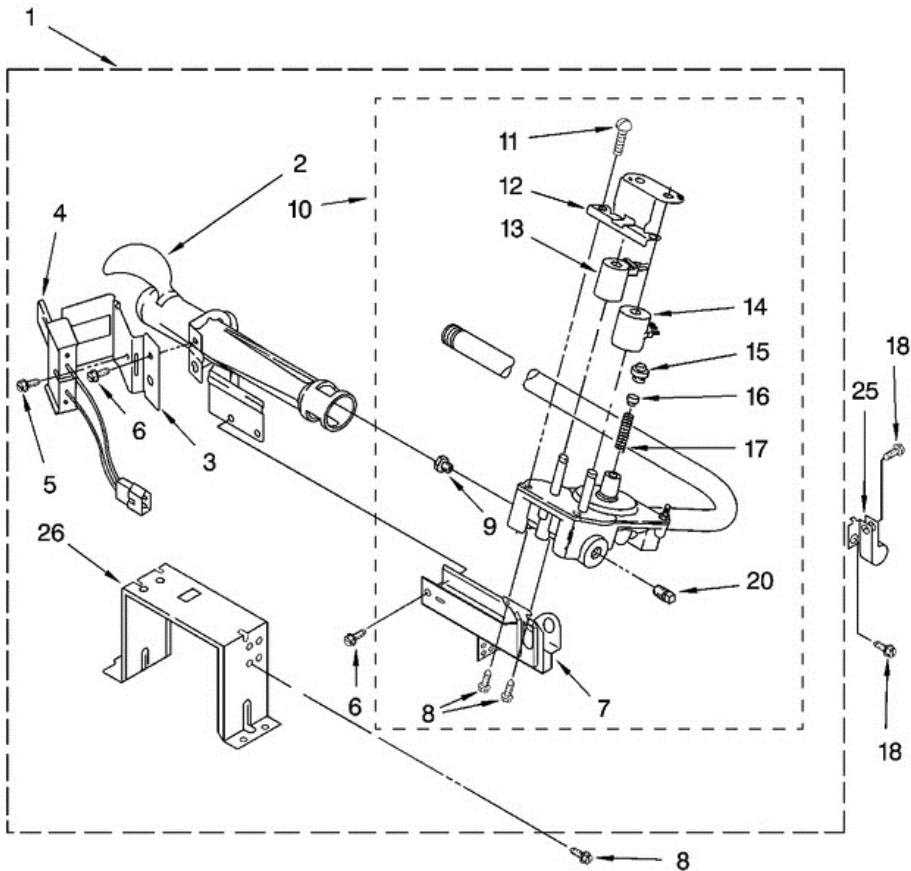

34	3387223	ELECTRODE, SENSOR
35	3977373	BRACKET, DRUM LIGHT
36	W10136369	SOCKET ASSEMBLY
37	697772	WHEEL, BLOWER
38	8299979	GRILLE, OUTLET
39	3394986	SPRING, LINT SCREEN DOOR
40	697770	SEAL, COVER PLATE
41	695240	SCREW, 8-18 X 1/2
42	8577274	THERMISTOR
43	487909	SCREW, 8-15 X 1/2
44	8544362	HOUSING, BLOWER
45	8066168	LINT DUCT ASSEMBLY
46	8573824	FUNNEL, BURNER
47	8573028	THERMOSTAT, HIGH-LIMIT 205 F (96 C)
48	338906	SENSOR, RADIANT
49	489463	SCREW, 8-18 X 5/8
50	3401710	JUMPER, TCO HI-LIMIT
51	3387230	SCREW, 10-16 X 1
52	W10049370	LINT SCREEN

7MWGD9400TU0 QUEMADOR