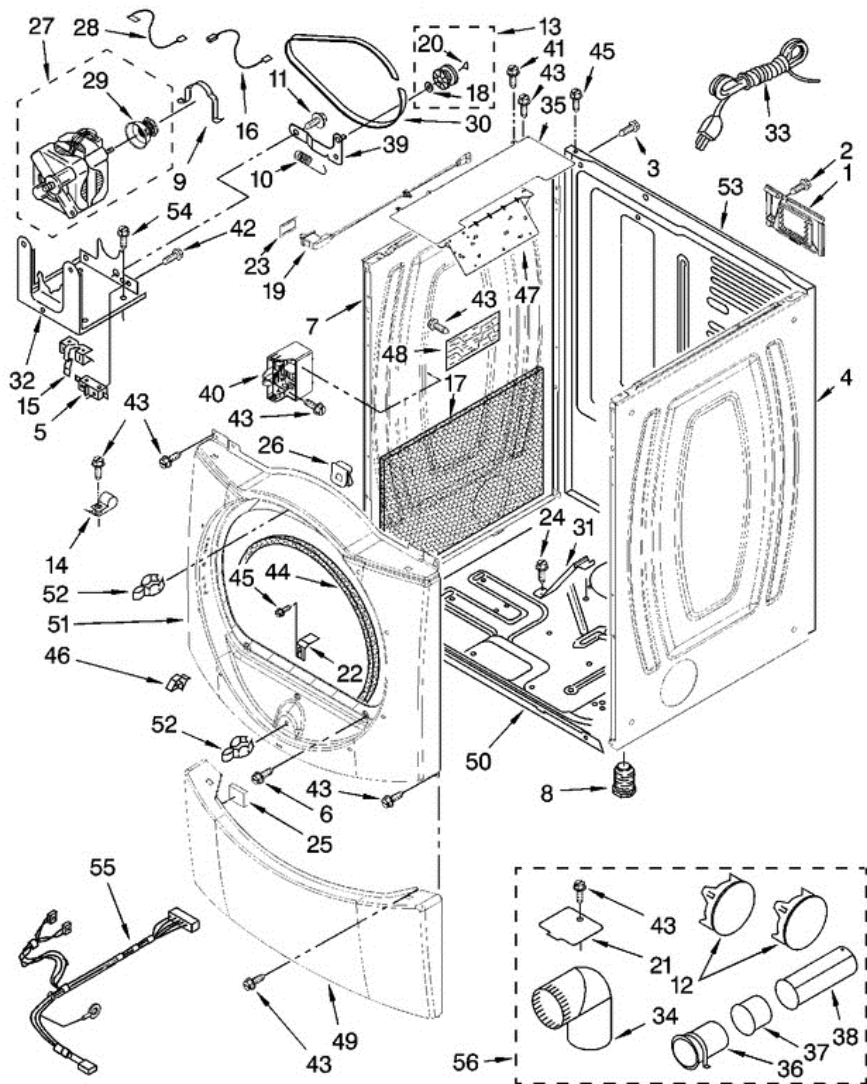

Distribuidor Autorizado

SurteRápido.com

Venta de Refacciones
Electrodomesticas

7MWGD9400TU0 GABINETE