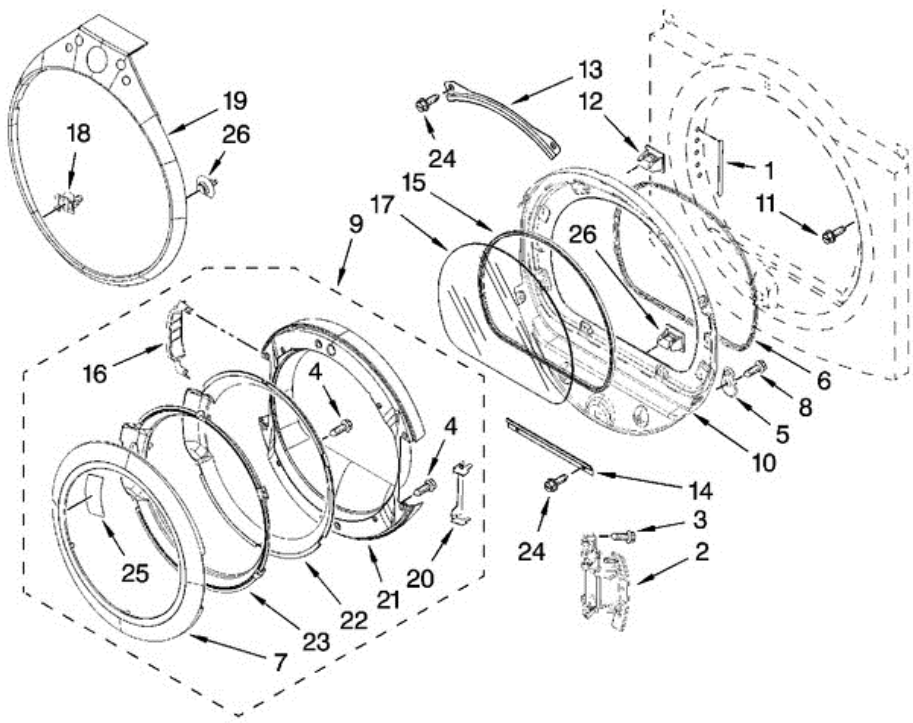

34	3387223	ELECTRODE, SENSOR
35	3977373	BRACKET, DRUM LIGHT
36	W10136369	SOCKET ASSEMBLY
37	697772	WHEEL, BLOWER
38	8299979	GRILLE, OUTLET
39	3394986	SPRING, LINT SCREEN DOOR
40	697770	SEAL, COVER PLATE
41	695240	SCREW, 8-18 X 1/2
42	8577274	THERMISTOR
43	487909	SCREW, 8-15 X 1/2
44	8544362	HOUSING, BLOWER
45	8066168	LINT DUCT ASSEMBLY
46	8573824	FUNNEL, BURNER
47	8573028	THERMOSTAT, HIGH-LIMIT 205 F (96 C)
48	338906	SENSOR, RADIANT
49	489463	SCREW, 8-18 X 5/8
50	3401710	JUMPER, TCO HI-LIMIT
51	3387230	SCREW, 10-16 X 1
52	W10049370	LINT SCREEN

7MWGD9400TU0 PUERTA

7MWGD9400TU0 PUERTA

1	W10085230	LABEL, HINGE HOLE
2	W10139920	DOOR HINGE ASSEMBLY
3	W10017850	SCREW, 10-24 X 3/64
4	9742177	SCREW, 8-18 X 5/8
5	W10048910	SCREW-PLUG
6	W10139457	SEAL-DOOR
7	W10048070	HANDLE-RING & PAD ASSEMBLY
8	3393008	SCREW, 10-16 X 1/2
9	8579520	DOOR ASSEMBLY (OUTER)
10	8578229	DOOR ASSEMBLY (INNER) (INCLUDES ILLUS. 12 & 26)
11	355515	SCREW, 8-18 X 11/16
12	3398175	DOOR CATCH ASSEMBLY (UPPER)
13	8519356	RETAINER-WINDOW (UPPER)
14	8519354	RETAINER-WINDOW (LOWER)
15	8579662	SEAL-WINDOW
16	8578152	COVER-HINGE, STATIONARY (RH)
16	8578153	COVER-HINGE, STATIONARY (LH)
17	8566254	WINDOW
18	W10129065	CLIP-TRIM (8)
19	W10099330	TEAR-DROP TRIM & CLIP ASSEMBLY
20	W10074630	DOOR SHIELD
21	8578157	DOOR-INTERMEDIATE
22	8578156	DOOR MASK
23	8578155	DOOR SCREEN
24	3393258	SCREW, 10-16 X 3/8
25	8580116	PAD-HANDLE
26	690081	DOOR CATCH ASSEMBLY (LOWER)