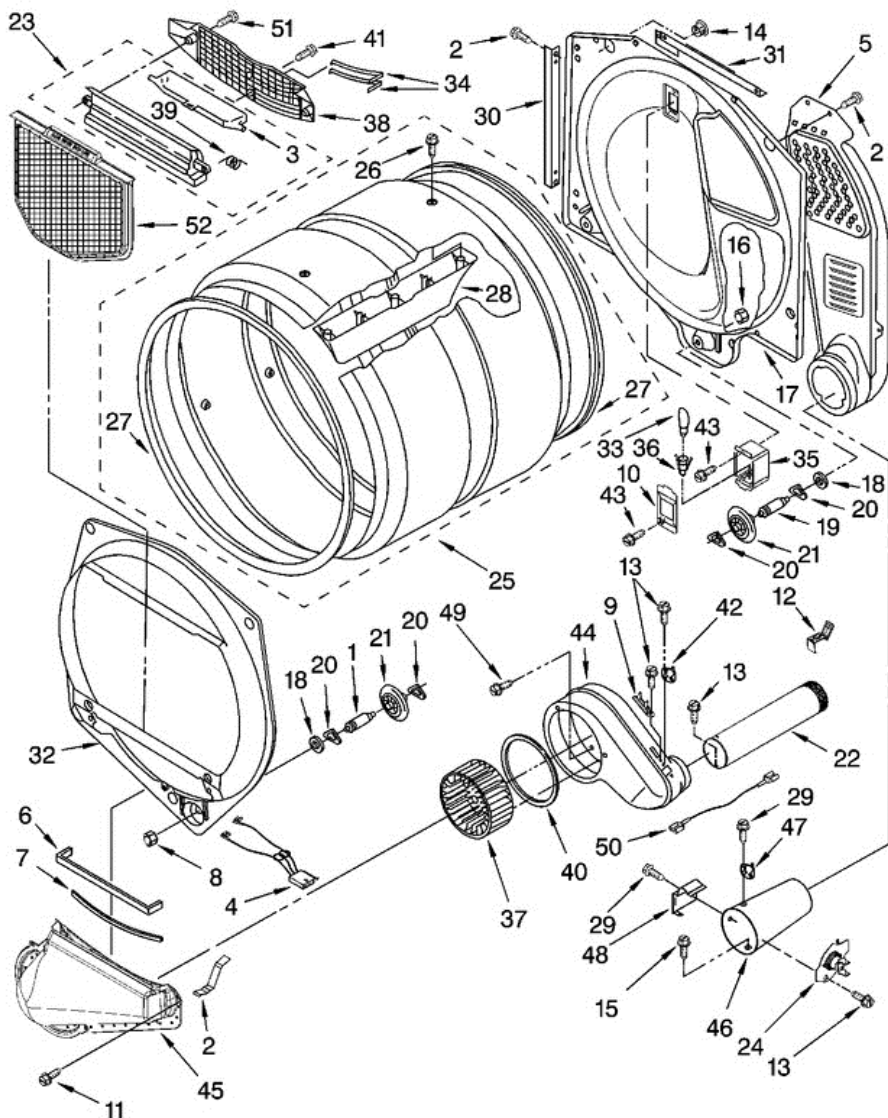

33	3401401	CORD, POWER
34	49026	4" - 90° ELBOW
35	W10118470	COVER, CONTROL BRACKET
36	8563747	EXHAUST PIPE & BRACKET
37	8563750	EXHAUST PIPE (SHORT)
38	8563749	EXHAUST PIPE (LONG)
39	3388674	IDLER BRACKET
40	3407228	POWER CUBE
41	8281225	SCREW, 8-18 X 1/2
42	98129	SCREW, 6-20 X 1 1/16
43	3390647	SCREW, 8-18 X 1/2
44	3387242	SEAL, FRONT PANEL
45	3393008	SCREW, 10-16 X 1/2
46	8519459	CLIP, TOE PANEL
47	8563727	BRACKET, CONTROL
48	W10110641	BOARD, CONTROL
49	W10116277	PANEL, TOE
50	8519207	BASE, CABINET
51	8578940	FRONT PANEL (INCLUDES ILLUS. 44)
52	696144	STRIKE, DOOR(2)
53	W10133207	PANEL, REAR
54	343641	SCREW, 10-16 X 1/2
55	8579736	HARNESS, DIGITAL INTERFACE
56	280171	DRYER EXHAUST KIT (FOR SIDE & BOTTOM VENTING)

Distribuidor Autorizado

SurteRápido.com

Venta de Refacciones
Electrodomesticas

7MWGD9400TU0 TAMBOR