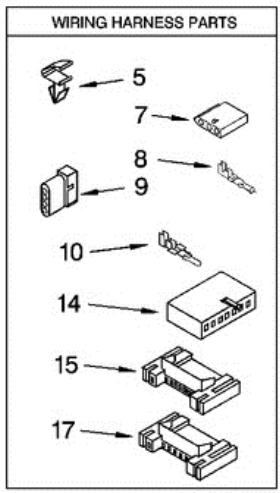

7MWGD9400TU0 TABLERO

7MWGD9400TU0 TABLERO

2	W10114785	TOP
3	8579737	HARNES, MAIN
4	W10116697	PANEL, CONSOLE (INCLUDES ILLUS: 20,21,22,27,28.)
5	3394427	CLIP-HARNES
6	W10006840	BRACKET, CONSOLE (INCLUDES NO.12)
7	353424	CONNECTOR, SENSOR
8	94614	TERMINAL (FEMALE)
9	3936144	PLUG, TERMINAL
10	94613	TERMINAL
11	3390647	SCREW, 8-18 X 1/2
12	W10112267	FOAM-SEAL
13	W10030070	ARRAY-POWER
14	3936150	CONNECTOR, 7-CIRCUIT
15	3395683	CONNECTOR (MOTOR)
16	8281225	SCREW, 8-18 X 1/2
17	2203186	CONNECTOR, 5-CIRCUIT
18	W10031430	USER INTERFACE (RIGHT)
19	W10121375	USER INTERFACE (CENTER) (INCLUDES: ILLUS. 13)
20	W10012430	ENCODER-WHEEL
21	W10012440	RETAINER-SNAP
22	W10012410	KNOB, LIGHT RING (INCLUDES: ITEM 21)
23	W10012810	RAST, WHEEL ASSY. (SERVICE ONLY WITH ITEM. 28)
24	W10012460	DETENT WHEEL (SERVICE ONLY WITH ILLUS. 28)
25	W10095960	HARNES, COMMUNICATION
26	W10012820	KNOB, SPRING (SERVICE ONLY WITH ITEM 28)
27	W10116704	KNOB, CONTROL (INCLUDES: ITEM 21)
28	280230	ENCODER, WHEEL KIT (INCLUDES ITEMS: 23, 24, & 26)
29	W10112268	CLIP-HARNES (4)
30	3391018	TIE, CABLE
31	W10117943	BADGE
32	W10110976	CUBE, CABLE