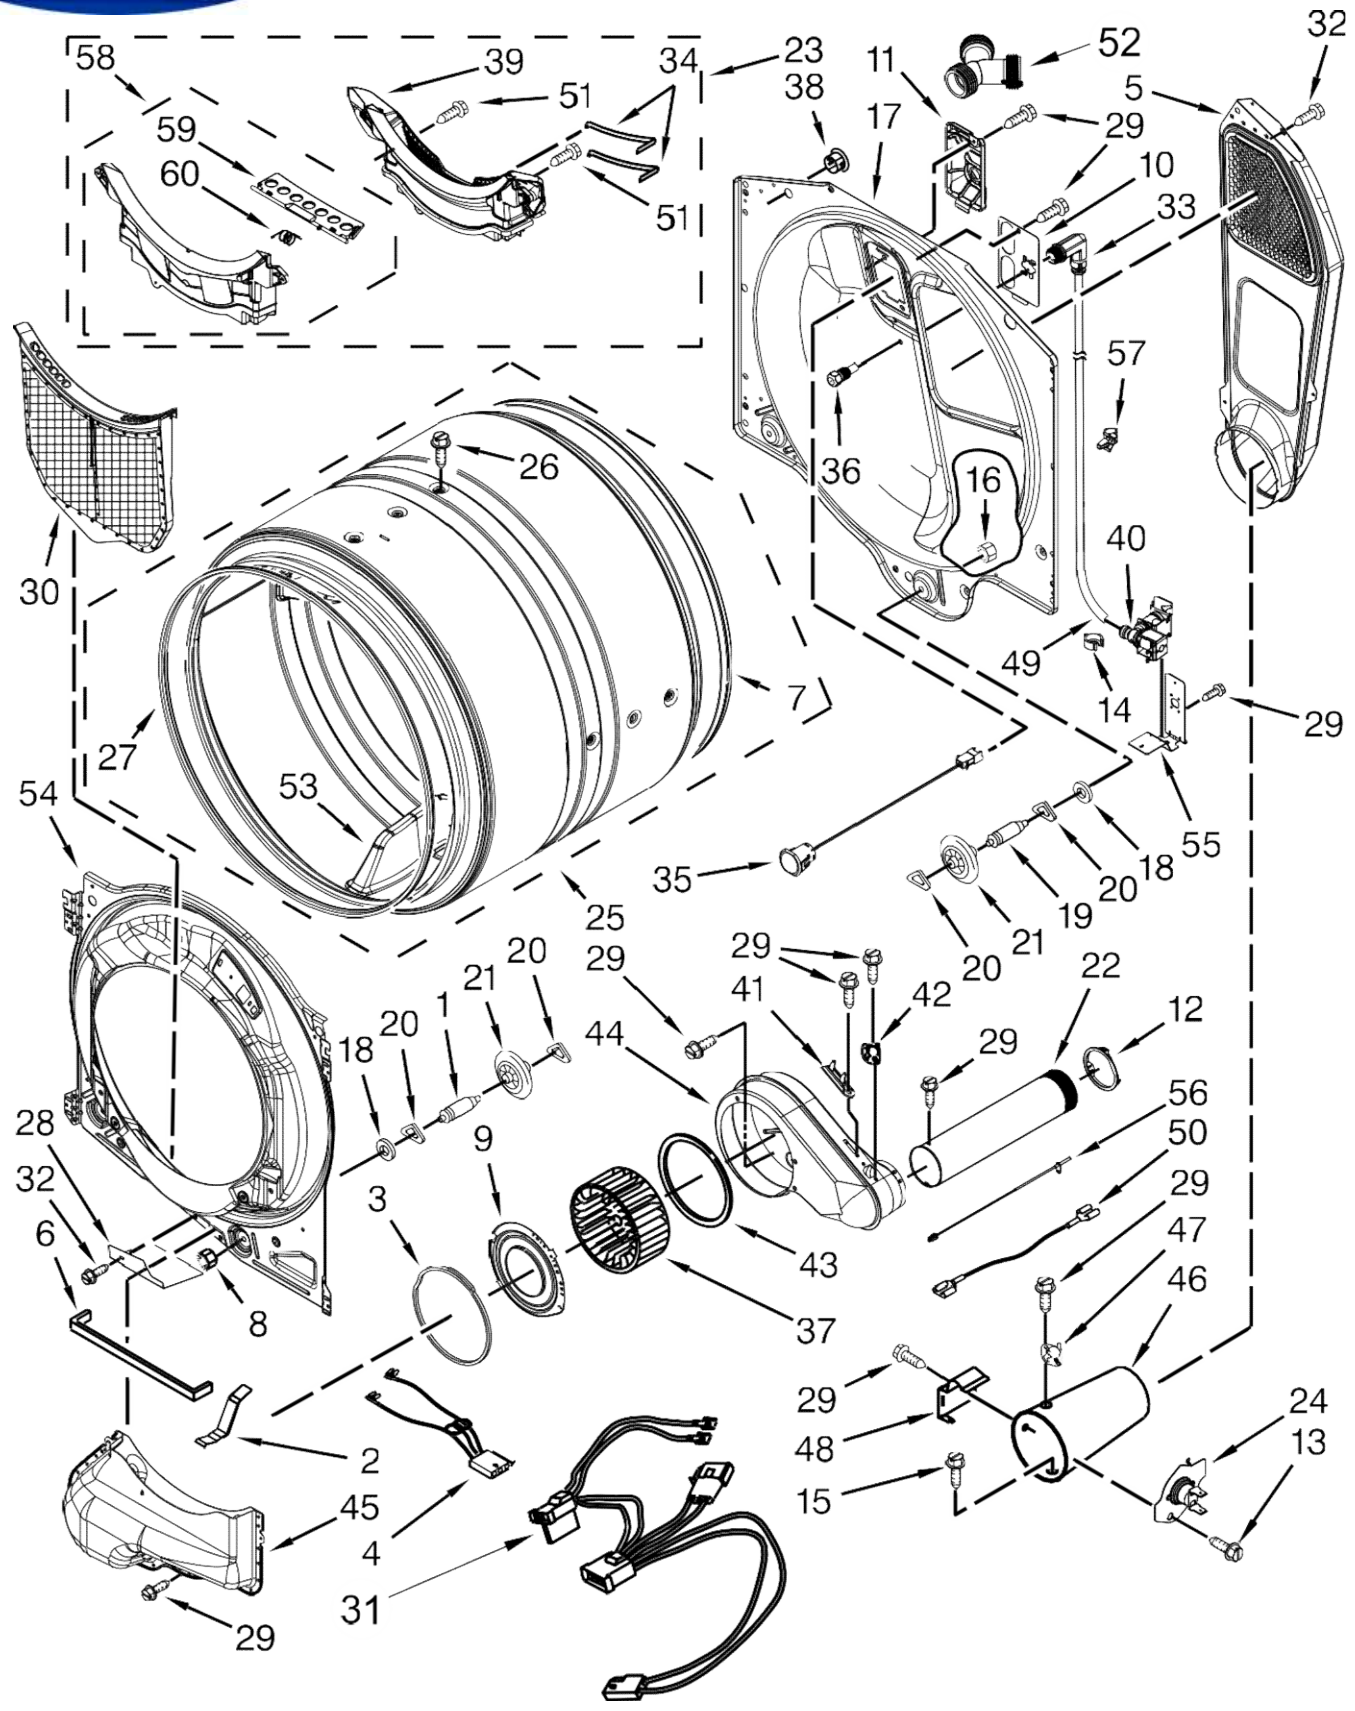

SECADORA 7MWGD95HEDU1

<u>Illus. No.</u>	<u>Part No.</u>	<u>Description</u>	<u>Illus. No.</u>	<u>Part No.</u>	<u>Description</u>	<u>Illus. No.</u>	<u>Part No.</u>	<u>Description</u>
1	W10359271	Shaft, Drum Roller - Right Hand Thread	24	W10672683	Assembly, Outlet Grill and Housing	44	W10211911	Housing, Blower
2	W10414388	Clip, Lint Duct	25	8573713	Cut-Off, Thermal	45	W10211896	Assembly, Lint Duct
3	W10211899	Seal, BlowerCover	26	W10541657	Assembly, Drum (Complete)	46	8573824	Funnel, Burner
4	W10298258	Harness, Sensor	26	W10219342	Screw	47	3391912	Thermostat, Hi Limit
5	W10295533	Assembly, AirDuct	27	W10521122	Seal, Drum Front	48	338906	Sensor, Radiant
6	W10211950	Seal, Housing Outlet	28	W10128629	Shield, Blower	49	W10348621	Hose, Rear Nylon
7	W10521118	Seal, Drum	29	489463	Screw	50	W10525140	Jumper, TCO High Limit
8	3934666	Nut, Hex	30		Lint Screen	51	3387230	Screw
9	W10211901	Assembly, Collar		W10516085	White	52	W10336486	Connector, Hose-"Y"
10	W10208422	Rear Deflector	31	W10708958	Harness, Gas	53	W10280771	Baffle, Drum
11	W10656504	Nozzle, Bracket Rear	32	3390647	Screw	54	W10673491	Bulkhead, Front
12	W10344699	Collar, Duct	33	W10347739	Assembly, Nozzle and Hose	55	W10510098	Bracket, Valve
13	693995	Screw	34	3387223	Sensor, Electrode	56	W10623852	Thermistor, Gas Inlet
14	W10044599	Clip, Push To Connect	35	W10460935	Assembly, DrumLight	57	3391018	Tie, Cable
15	693995	Screw	36	W10277503	Assembly, Nozzle and Screen	58	W10672681	Assembly, Housing and Door
16	W10001120	Nut, Hex (Left Hand Thread)	37	W10211915	Wheel, Blower	59	W10672680	Door, Lint Screen
17	8520836	Bulkhead, Rear	38	8529007	Plug, Rear Bulkhead	60	W10726027	Spring, Lint Screen Door
18	3387459	Washer		W10672682	Grill, Outlet			
19	W10359272	Shaft, Drum Roller -Left Hand Thread	40	W10505663	Valve, WaterInlet			
20	W10512946	Washer, Tri Ring	41	3392519	Fuse, Thermal (91C)			
21	W10314171	Roller, Support	42	8577274	Thermistor			
22	W10342188	Exhaust Pipe	43	697770	Seal, Plate Cover