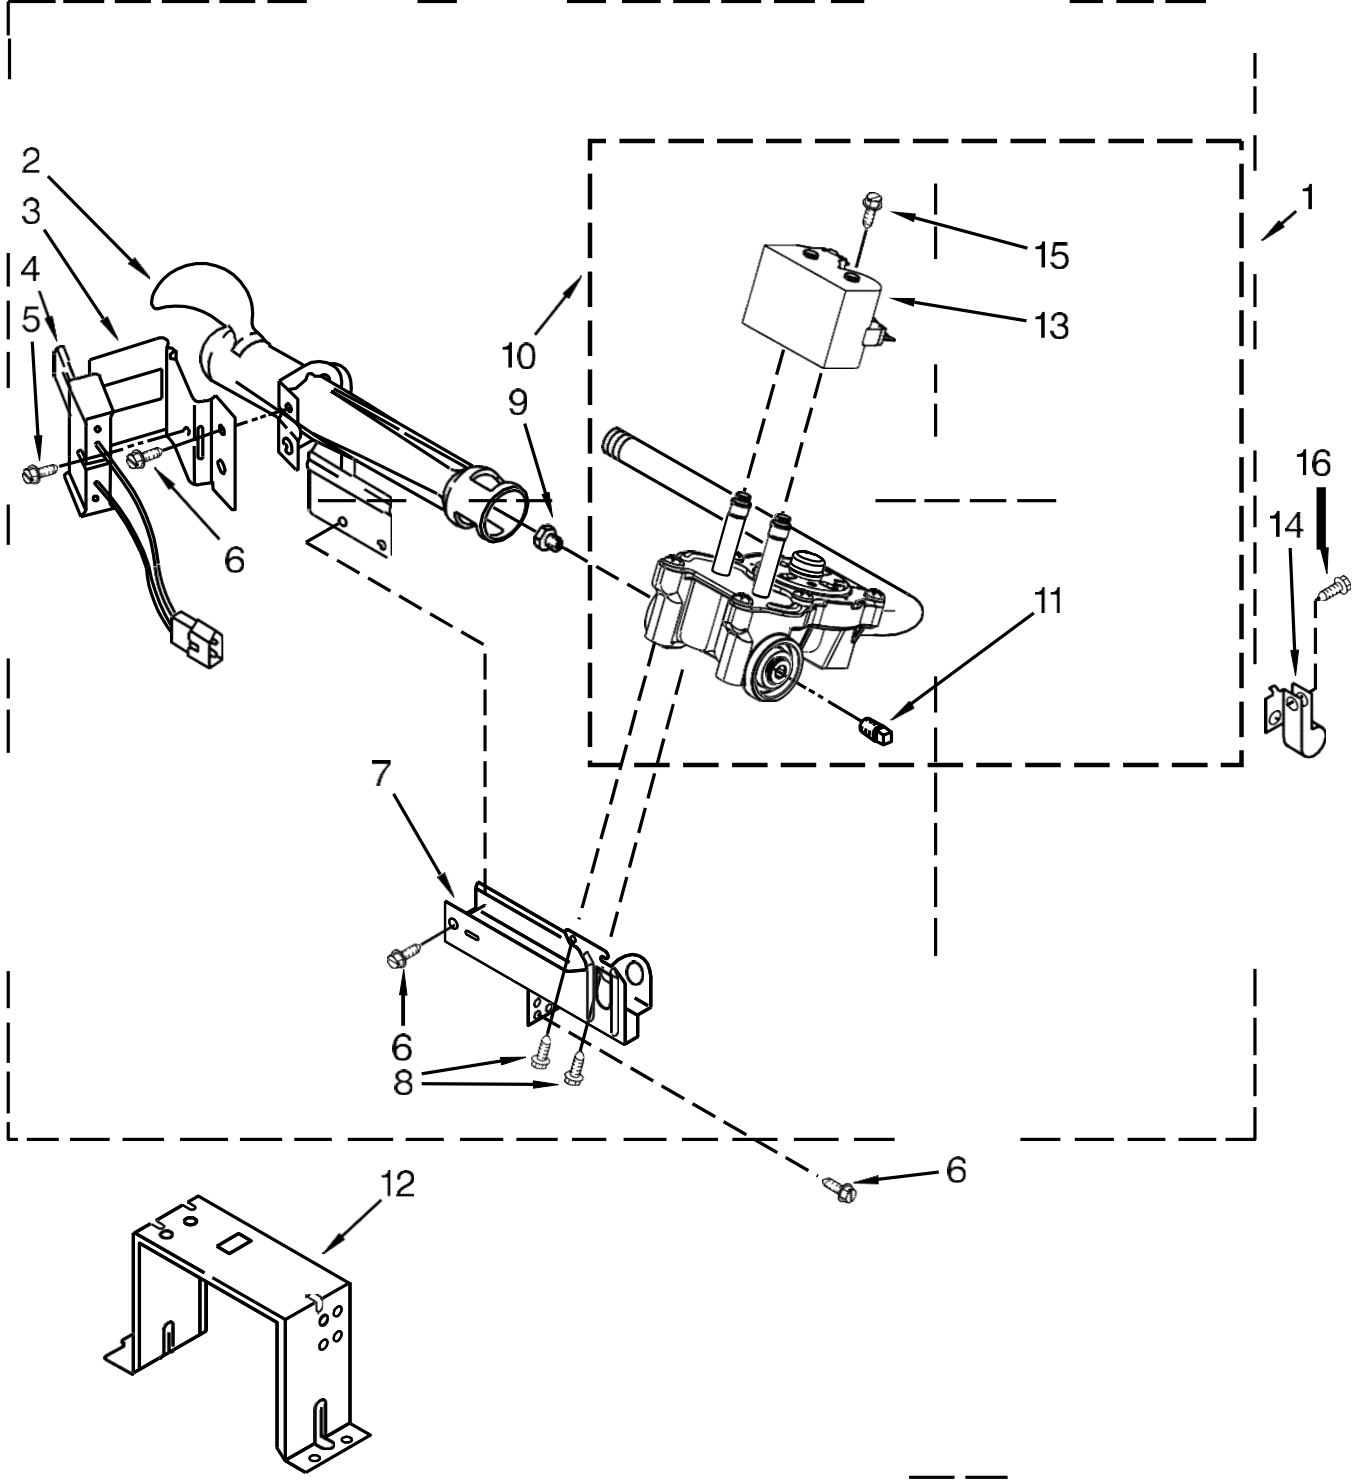

SECADORA 7MWGD95HEDU1

USE WITH TYPE 1 - NATURAL, TYPE 2 - MIXED,
AND TYPE 4 - LIQUEFIED PROPANE AND BUTANE GASES