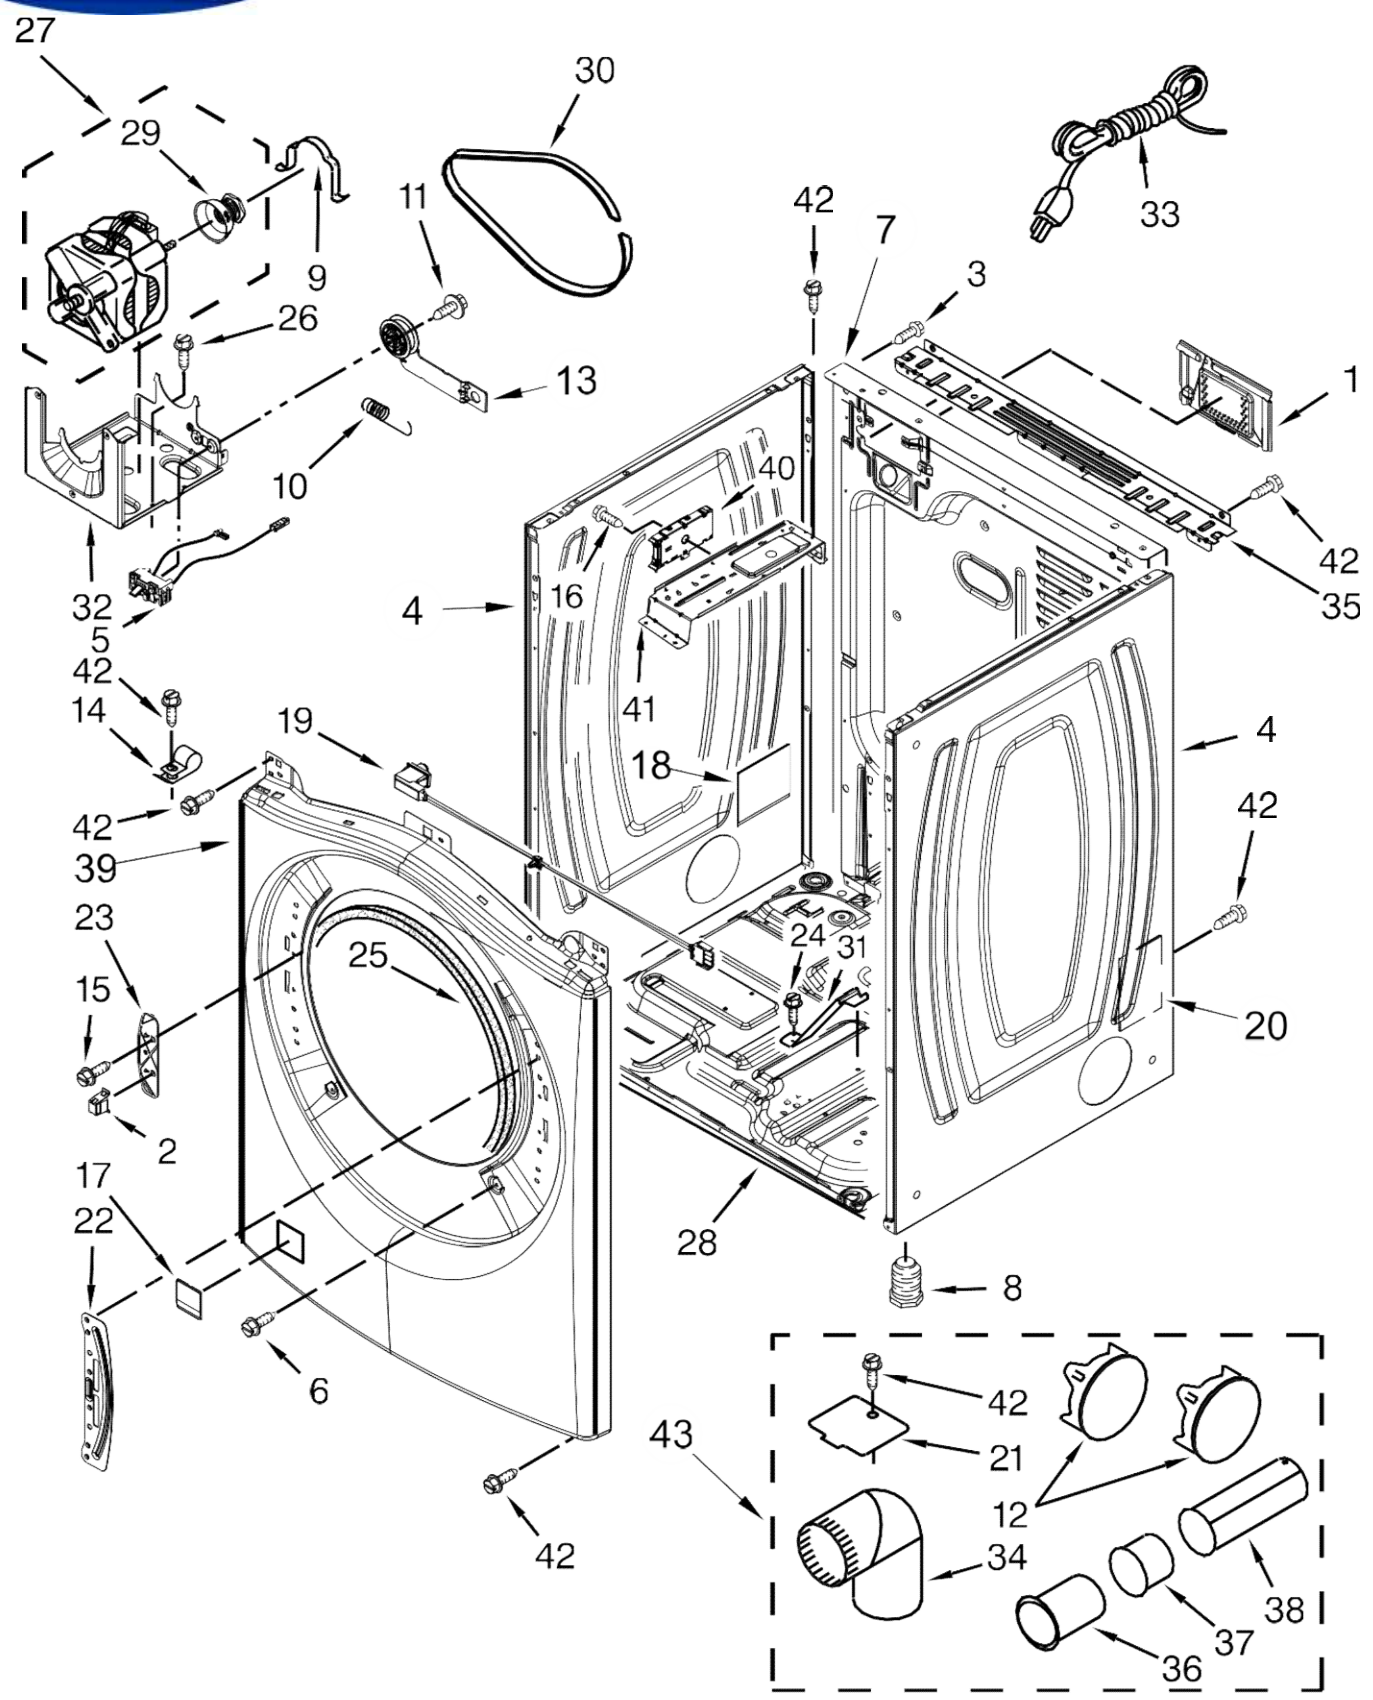

27" GAS DRYER

MODELS:

7MWGD95HEDU1 (Stainless)

SECADORA 7MWGD95HEDU1

SECADORA 7MWGD95HEDU1

<u>Illus. No.</u>	<u>Part No.</u>	<u>Description</u>
1	Literature Parts W10713777	Use and Care Guide
	W10806847	Tech Sheet
	W10714611	Installation Instructions
	W10701405	Steam Kit Installation Sheet
2		Top
	W10316282	Silver
3	W10801123	Harness, MainWiring

<u>Illus. No.</u>	<u>Part No.</u>	<u>Description</u>
4		Panel, Console Assembly
	W10504272	Silver
5	W10636058	Water Channel
6	W10208198	Bracket, Console
7	W10540653	Cable, User Interface
8	W10219342	Screw
9		Assembly, Overlay
	W10800230	Diamond Steel

<u>Illus. No.</u>	<u>Part No.</u>	<u>Description</u>
10	693995	Screw
11	3390647	Screw
12		Knob, Timer (Dryer)
	W10631128	Silver
13		Badge
	W10433176	Diamond Steel
14	8536939	Clip, Spring

SECADORA 7MWGD95HEDU1

SECADORA 7MWGD95HEDU1

<u>Illus. No.</u>	<u>Part No.</u>	<u>Description</u>
1	8317339	Cover, TerminalBlock
2	W10208401	Assembly, Spring Catch
3	W10773242	Screw
4		Panel, Side
	W10468499	Silver
	W10469592	Silver (With Knock-out)
5	W10774832	Switch, Broken
	Belt 6 3357011	Screw
7	W10487430	Panel, Rear
8	3392100	Foot, Dryer
	279810	Foot, Optional (Extended Length Package Of 2) (Not Included)
9	W10121316	Clamp, Motor Mount
10	W10446781	Spring, Idler
11	3389420	Screw
12	W10404617	Plug, Multivent (Midnight Grey)
13	W10547287	Assembly, Idler