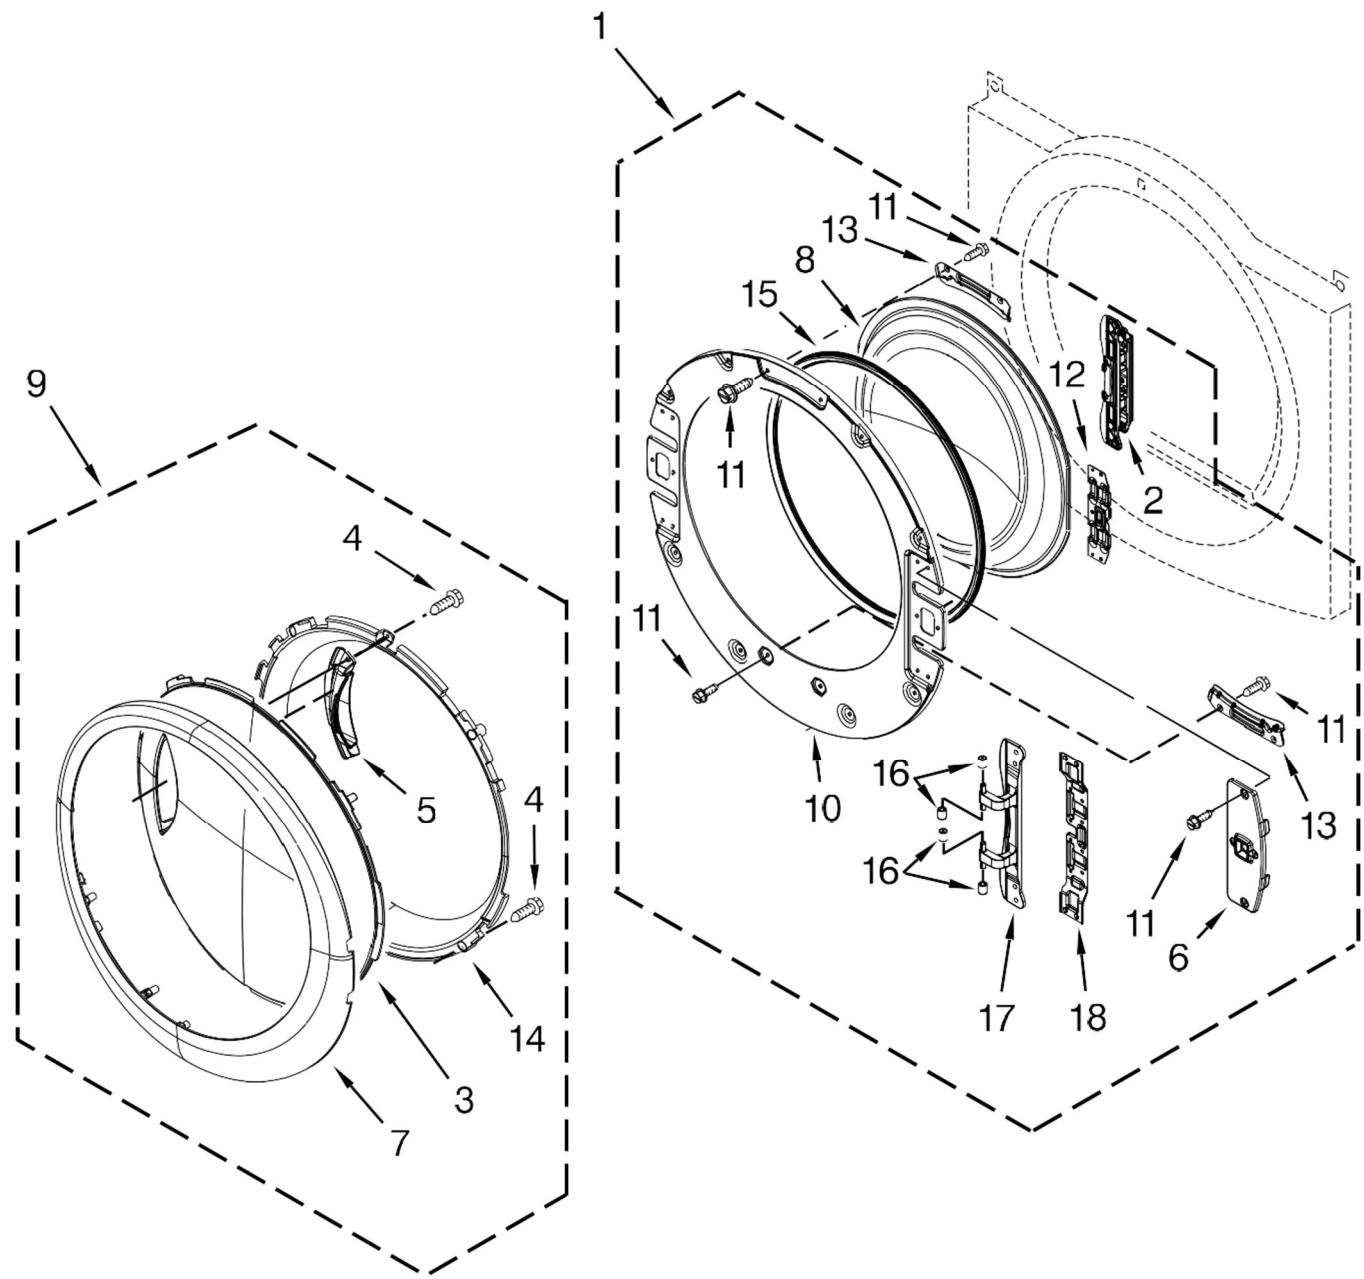

<u>Illus. No.</u>	<u>Part No.</u>	<u>Description</u>	<u>Illus. No.</u>	<u>Part No.</u>	<u>Description</u>	<u>Illus. No.</u>	<u>Part No.</u>	<u>Description</u>
1	W10359271	Shaft, Drum Roller - Right Hand Thread	24	W10672683	Assembly, Outlet Grill and Housing	44	W10211911	Housing, Blower
2	W10414388	Clip, Lint Duct	25	8573713	Cut-Off, Thermal	45	W10211896	Assembly, Lint Duct
3	W10211899	Seal, BlowerCover	26	W10541657	Assembly, Drum (Complete)	46	8573824	Funnel, Burner
4	W10298258	Harness, Sensor	26	W10219342	Screw	47	3391912	Thermostat, Hi Limit
5	W10295533	Assembly, AirDuct	27	W10521122	Seal, Drum Front	48	338906	Sensor, Radiant
6	W10211950	Seal, Housing Outlet	28	W10128629	Shield, Blower	49	W10348621	Hose, Rear Nylon
7	W10521118	Seal, Drum	29	489463	Screw	50	W10525140	Jumper, TCO High Limit
8	3934666	Nut, Hex	30		Lint Screen	51	3387230	Screw
9	W10211901	Assembly, Collar		W10516085	White	52	W10336486	Connector, Hose-"Y"
10	W10208422	Rear Deflector	31	W10708958	Harness, Gas	53	W10280771	Baffle, Drum
11	W10656504	Nozzle, Bracket Rear	32	3390647	Screw	54	W10673491	Bulkhead, Front
12	W10344699	Collar, Duct	33	W10347739	Assembly, Nozzle and Hose	55	W10510098	Bracket, Valve
13	693995	Screw	34	3387223	Sensor, Electrode	56	W10623852	Thermistor, Gas Inlet
14	W10044599	Clip, Push To Connect	35	W10460935	Assembly, DrumLight	57	3391018	Tie, Cable
15	693995	Screw	36	W10277503	Assembly, Nozzle and Screen	58	W10672681	Assembly, Housing and Door
16	W10001120	Nut, Hex (Left Hand Thread)	37	W10211915	Wheel, Blower	59	W10672680	Door, Lint Screen
17	8520836	Bulkhead, Rear	38	8529007	Plug, Rear Bulkhead	60	W10726027	Spring, Lint Screen Door
18	3387459	Washer		W10672682	Grill, Outlet			
19	W10359272	Shaft, Drum Roller -Left Hand Thread	40	W10505663	Valve, WaterInlet			
20	W10512946	Washer, Tri Ring	41	3392519	Fuse, Thermal (91C)			
21	W10314171	Roller, Support	42	8577274	Thermistor			
22	W10342188	Exhaust Pipe	43	697770	Seal, Plate Cover