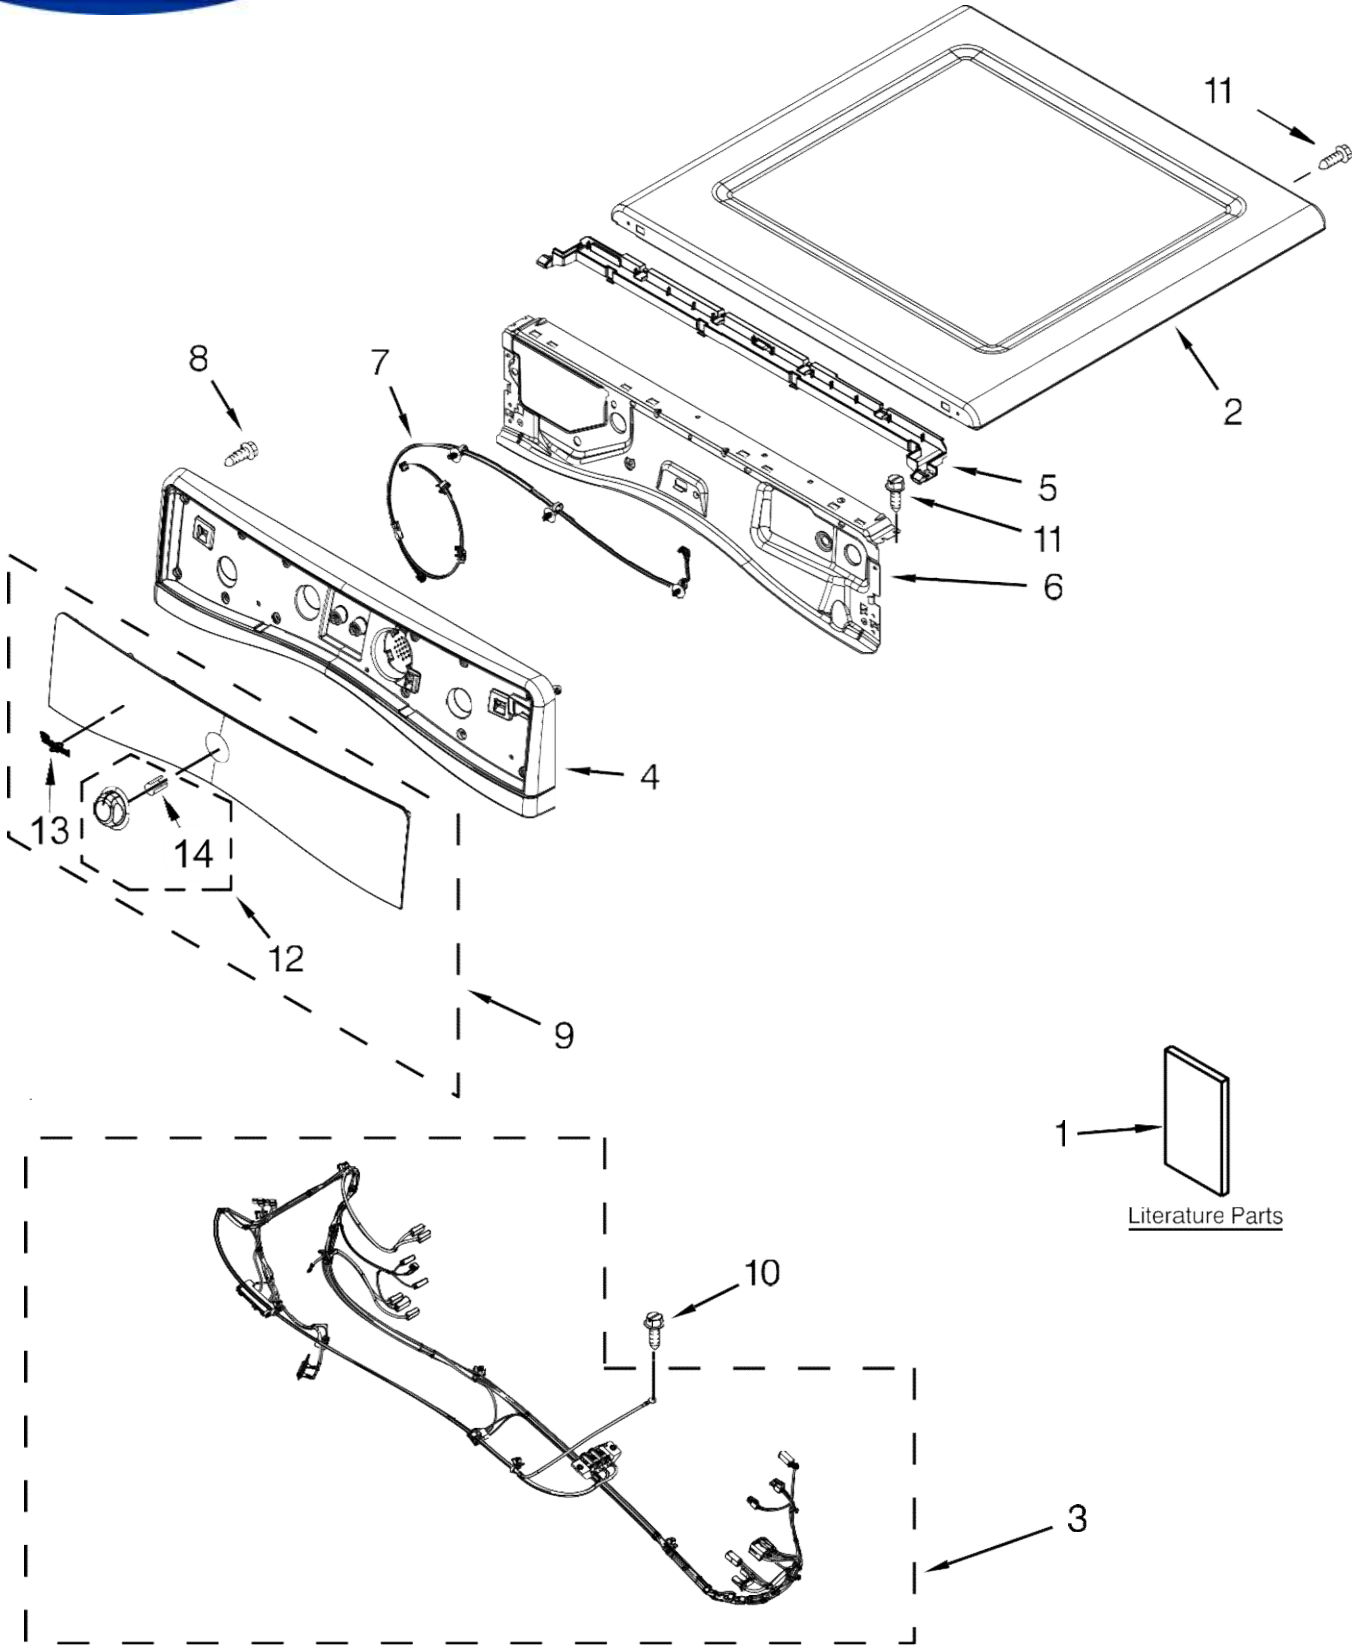

27" GAS DRYER

MODELS:

7MWGD95HEDU1 (Stainless)

SECADORA 7MWGD95HEDU1

SECADORA 7MWGD95HEDU1

<u>Illus. No.</u>	<u>Part No.</u>	<u>Description</u>
1	Literature Parts W10713777	Use and Care Guide
	W10806847	Tech Sheet
	W10714611	Installation Instructions
	W10701405	Steam Kit Installation Sheet
2		Top
	W10316282	Silver
3	W10801123	Harness, MainWiring

<u>Illus. No.</u>	<u>Part No.</u>	<u>Description</u>
4		Panel, Console Assembly
	W10504272	Silver
5	W10636058	Water Channel
6	W10208198	Bracket, Console
7	W10540653	Cable, User Interface
8	W10219342	Screw
9		Assembly, Overlay
	W10800230	Diamond Steel

<u>Illus. No.</u>	<u>Part No.</u>	<u>Description</u>
10	693995	Screw
11	3390647	Screw
12		Knob, Timer (Dryer)
	W10631128	Silver
13		Badge
	W10433176	Diamond Steel
14	8536939	Clip, Spring

SECADORA 7MWGD95HEDU1