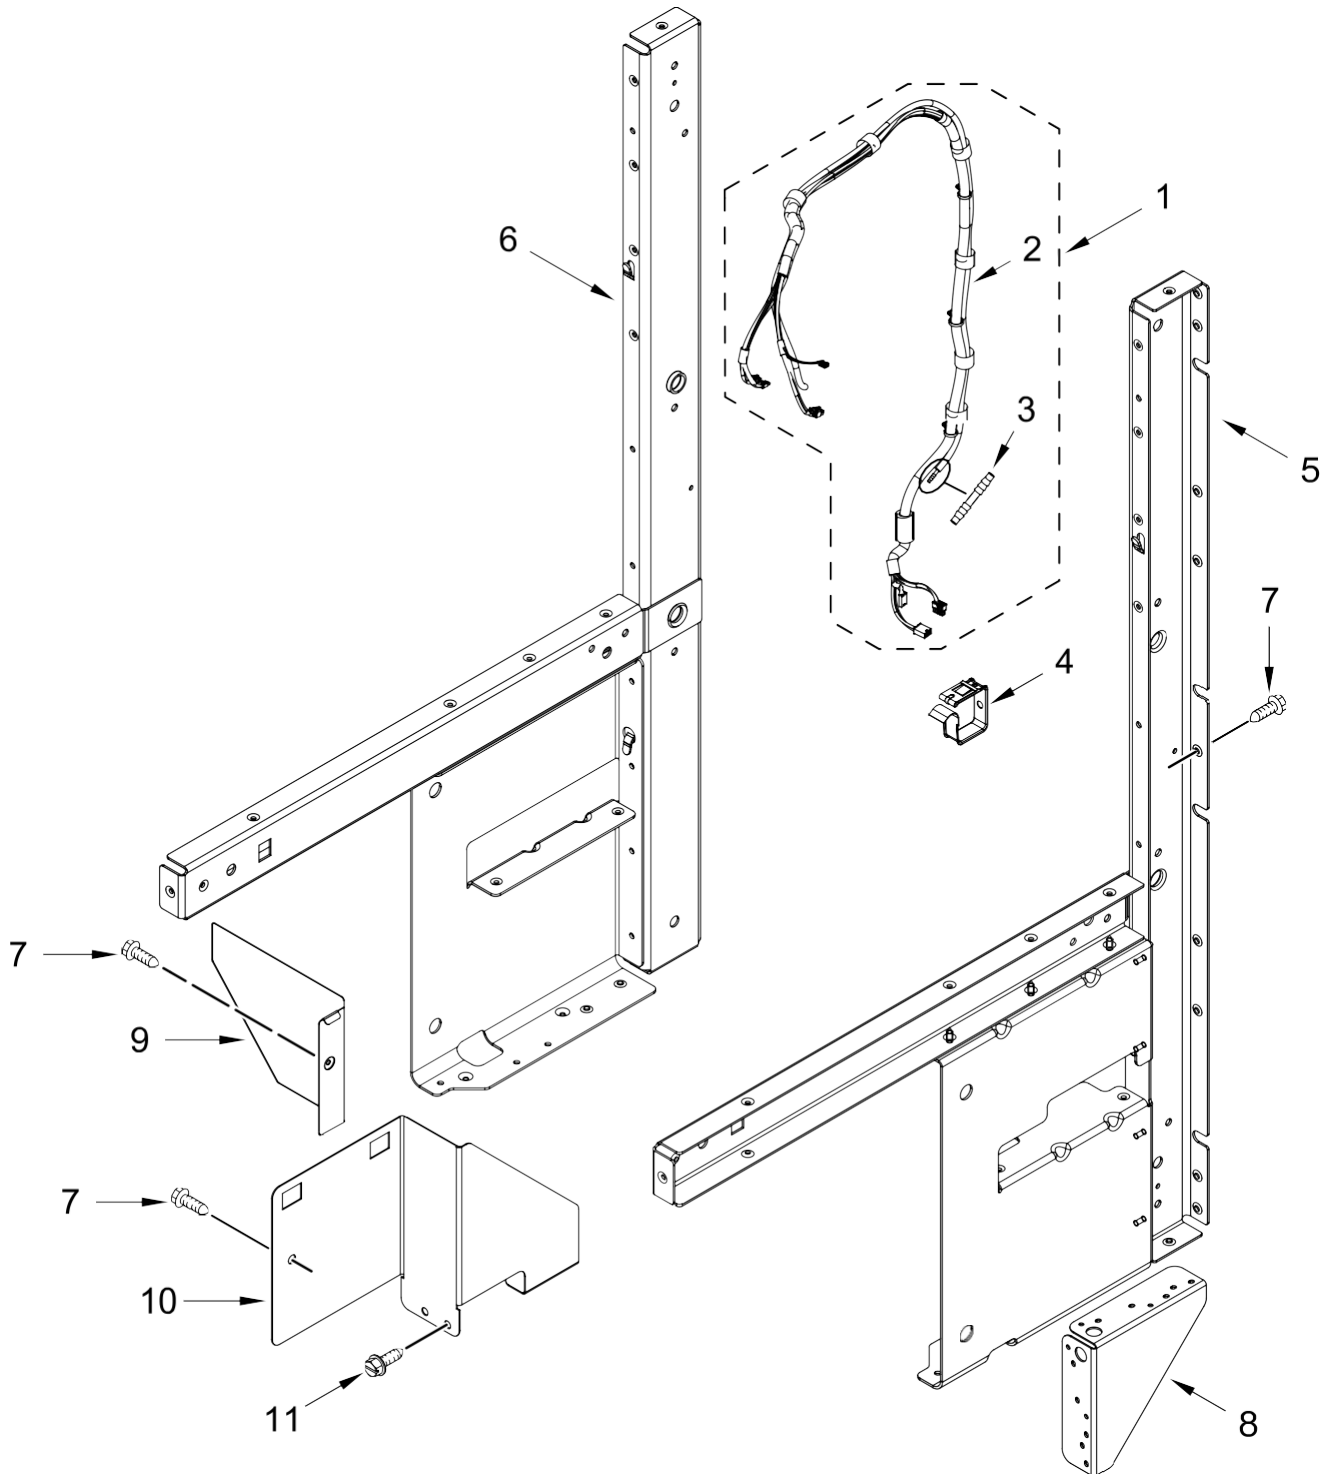

Centro de Lavado Whirlpool 7MWGT4027HW0

<u>Illus. No.</u>	<u>Part No.</u>	<u>Description</u>	<u>Illus. No.</u>	<u>Part No.</u>	<u>Description</u>	<u>Illus. No.</u>	<u>Part No.</u>	<u>Description</u>
1	W11028053	Harness, Washer	6	W11026516	Assembly, Channel (Left)	10	W11108667	Shield, Front
2	W11136272	Hose, Pressure Switch				11	3393008	Screw
3	W10585084	Coupling, Pressure Hose	7	343641	Screw			
4	W10210799	Clip, Harness	8	W11043836	Bracket, Angle			
5	W11026515	Assembly, Channel (Right)	9	W11108179	Shield, Thermostat