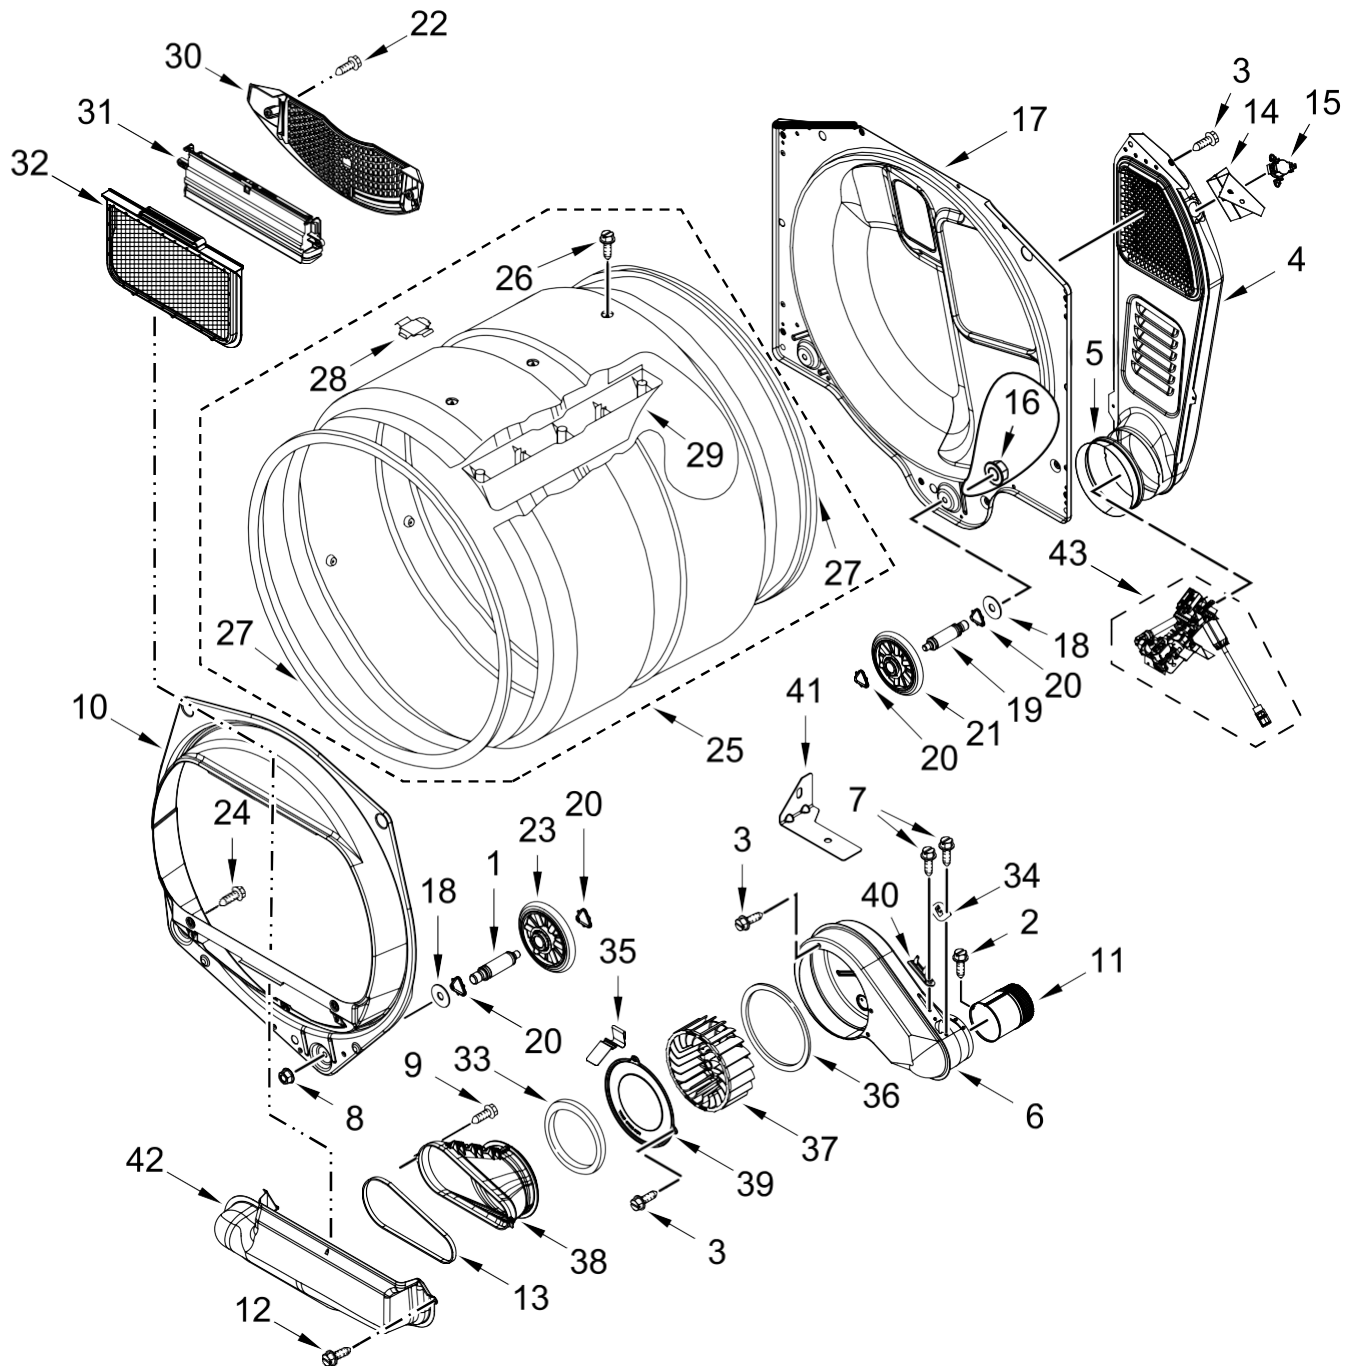

Centro de Lavado Whirlpool 7MWGT4027HW0

<u>Illus. No.</u>	<u>Part No.</u>	<u>Description</u>
1	W10359271	Shaft, Drum Roller - Right Hand Thread
2	90767	Screw
3	343641	Screw
4	W10892720	Air Duct Assembly
5	3387910	Collar, Air Duct
6	8544362	Housing, Blower
7	693995	Screw
8	3934666	Nut, Hex
9	3387230	Screw
10	697557	Bulkhead, Front
11	8563748	Pipe, Exhaust
12	3390647	Screw
13	3391685	Seal, Transition Duct to Lint Duct
14	3392226	Clip, Thermostat
15	3388697	Fixed, Thermostat (205~F)

<u>Illus. No.</u>	<u>Part No.</u>	<u>Description</u>
16	W10001120	Nut, Hex (Left Hand Thread)
17	3387809	Bulkhead, Rear
18	3387459	Washer
19	W10359272	Shaft, Drum Roller - Left Hand Thread
20	W10512946	Washer, Tri Ring
21	3397590	Roller, Support
22	3357011	Screw
23	W10314171	Roller, Support
24	695240	Screw
25	W10518375	Assembly, Drum
26	W10219342	Screw
27	W10495828	Seal, Drum Front
28	8066086	Plug, Drum Hole
29	3389449	Baffle, Drum
30	W10692558	Grill, Outlet

<u>Illus. No.</u>	<u>Part No.</u>	<u>Description</u>
31	W10685669	Assembly, Outlet Housing
32	3389644	Screen, Lint
33	8566209	Seal, Transition Duct
34	3387134	Thermostat
35	3390935	Clip, Duct Locator
36	697770	Seal, Plate Cover
37	697772	Wheel, Blower
38	3389445	Duct, Transition
39	697366	Cover Plate, Blower
40	3392519	Fuse, Thermal (91C)
41	W10850806	Bracket, Blower
42	W11026420	Lint Duct Assembly
43	3402855	Burner Assembly (Complete)(60 Hz.)