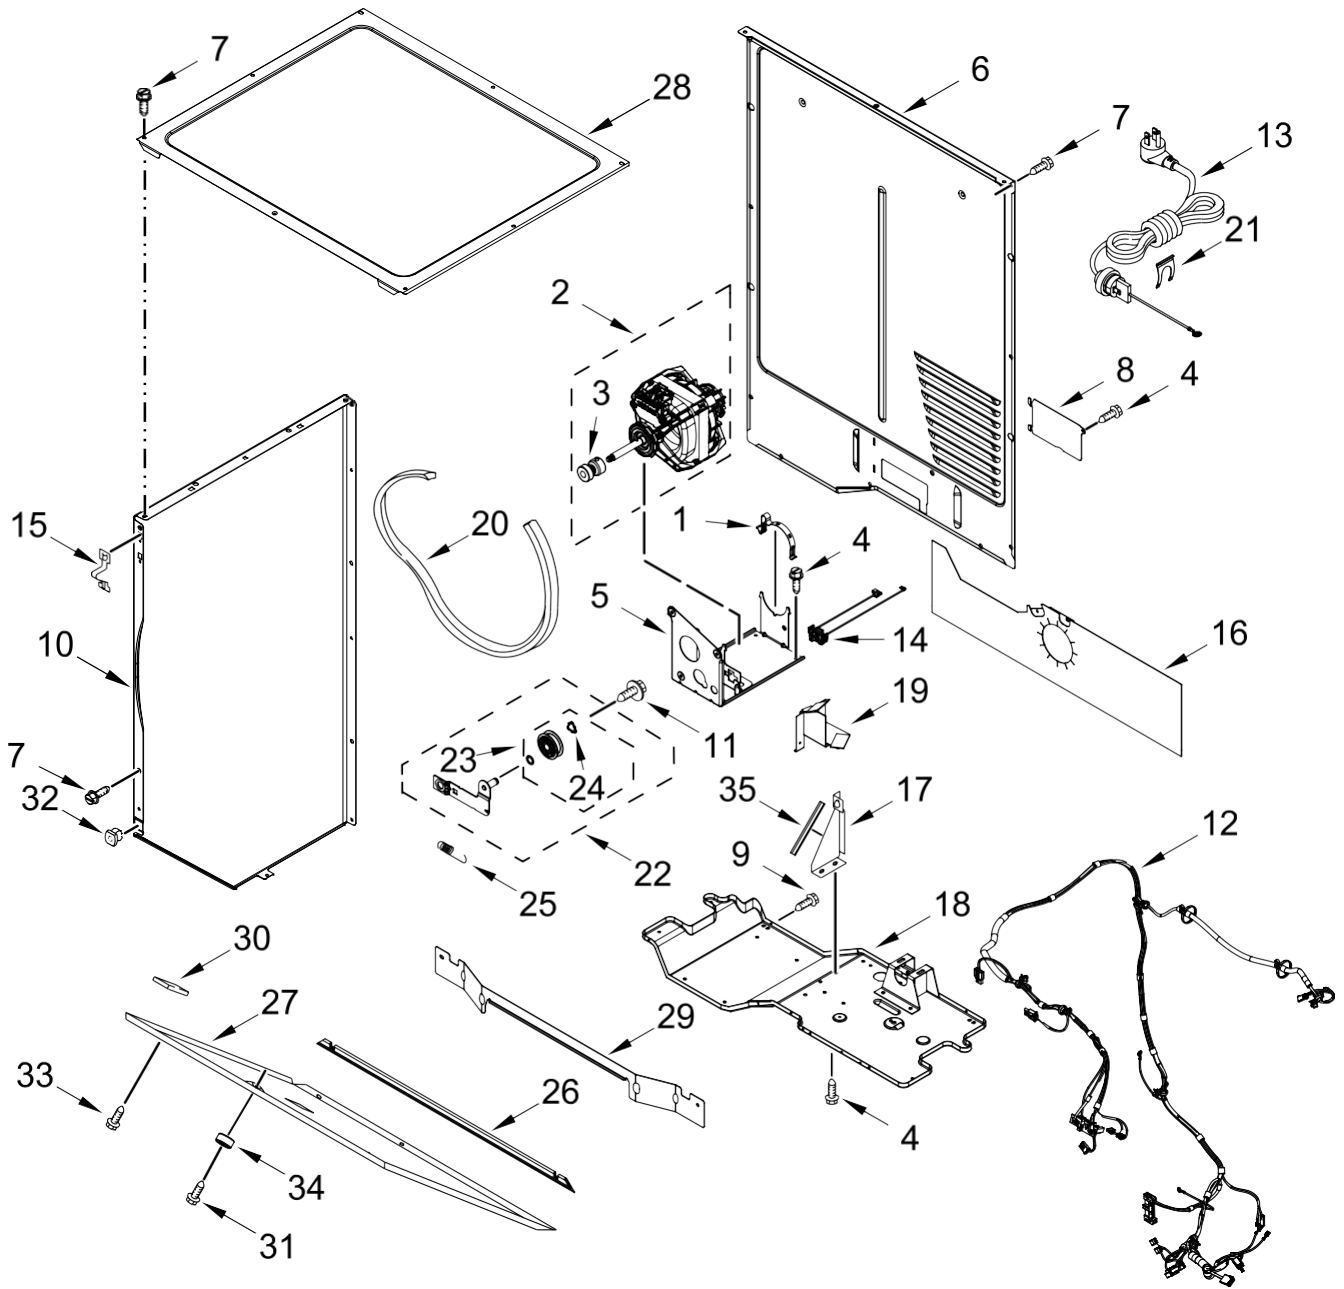

Centro de Lavado Whirlpool 7MWGT4027HWO

<u>Illus. No.</u>	<u>Part No.</u>	<u>Description</u>
1	W10121316	Clamp, Motor Mount
2	W10396030	Motor, Main Drive (60 Hz)
3	3391087	Pulley, Motor (60 Hz.)
4	3390631	Screw
5	W11107903	Bracket, Motor
6	W10892491	Rear Panel
7	343641	Screw
8	697740	Bracket, Terminal Block
9	W10773242	Screw
10		Panel, Side
	W11043388	White (Left Hand)
	W11043381	White (Right Hand)
11	3389420	Screw

<u>Illus. No.</u>	<u>Part No.</u>	<u>Description</u>
12	W11177745	Harness, Dryer
13	W10239314	Cord, Power
14	W10411937	Switch, Broken Belt
15	3389231	Clip, Front Panel
16	W10760375	Panel, Back Assembly
17	W11100260	Bracket, Bulkhead
18	W11107898	Base, Dryer
19	W10760374	Bracket, Roller Assembly
20	3387610	Belt, Drive
21	694415	Clip, Strain Relief
22	W10547294	Idler and Pulley Assembly
23	W10468057	Assembly, Pulley
24	W10512946	Washer, Tri Ring

<u>Illus. No.</u>	<u>Part No.</u>	<u>Description</u>
25	W10446781	Spring, Idler
26	W11028800	Cove, Transition Panel (White)
27	3389272	Panel, Transition
28	W11096834	Top, Dryer (Assembly)
29	W11028409	Bracket
30	3389682	Spacer, Toe Panel
31	8281191	Screw
32	692400	Screw Grommet
33	693304	Screw
34	W11028744	Magnet, Lid Catch
35	303294	Edge Protector