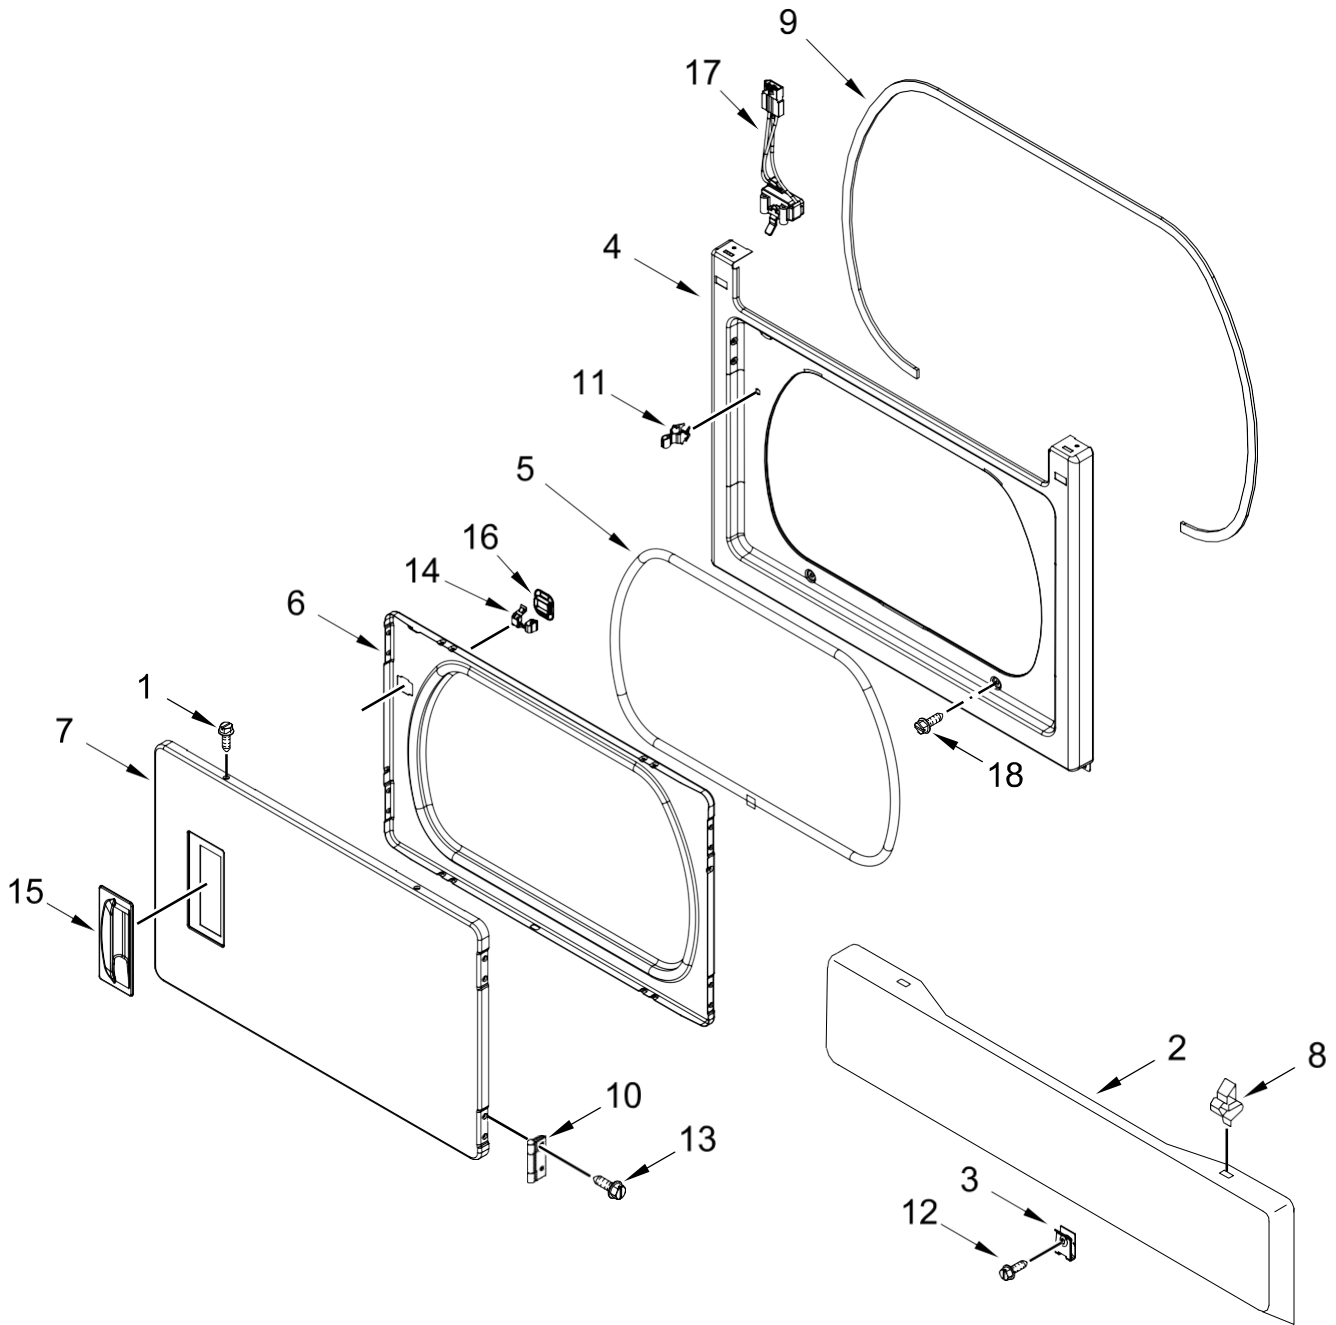

Centro de Lavado Whirlpool 7MWGT4027HW0

Centro de Lavado Whirlpool 7MWGT4027HW0

<u>Illus. No.</u>	<u>Part No.</u>	<u>Description</u>
1	342055	Screw
2	3388958	Panel, Toe
3	98234	Clip, Ground
4	W10878138	Panel, Front
5	W10823582	Seal, Door
6	W10878120	Door, Rear
7	W10322546	Door, Front
8	3388229	Retainer