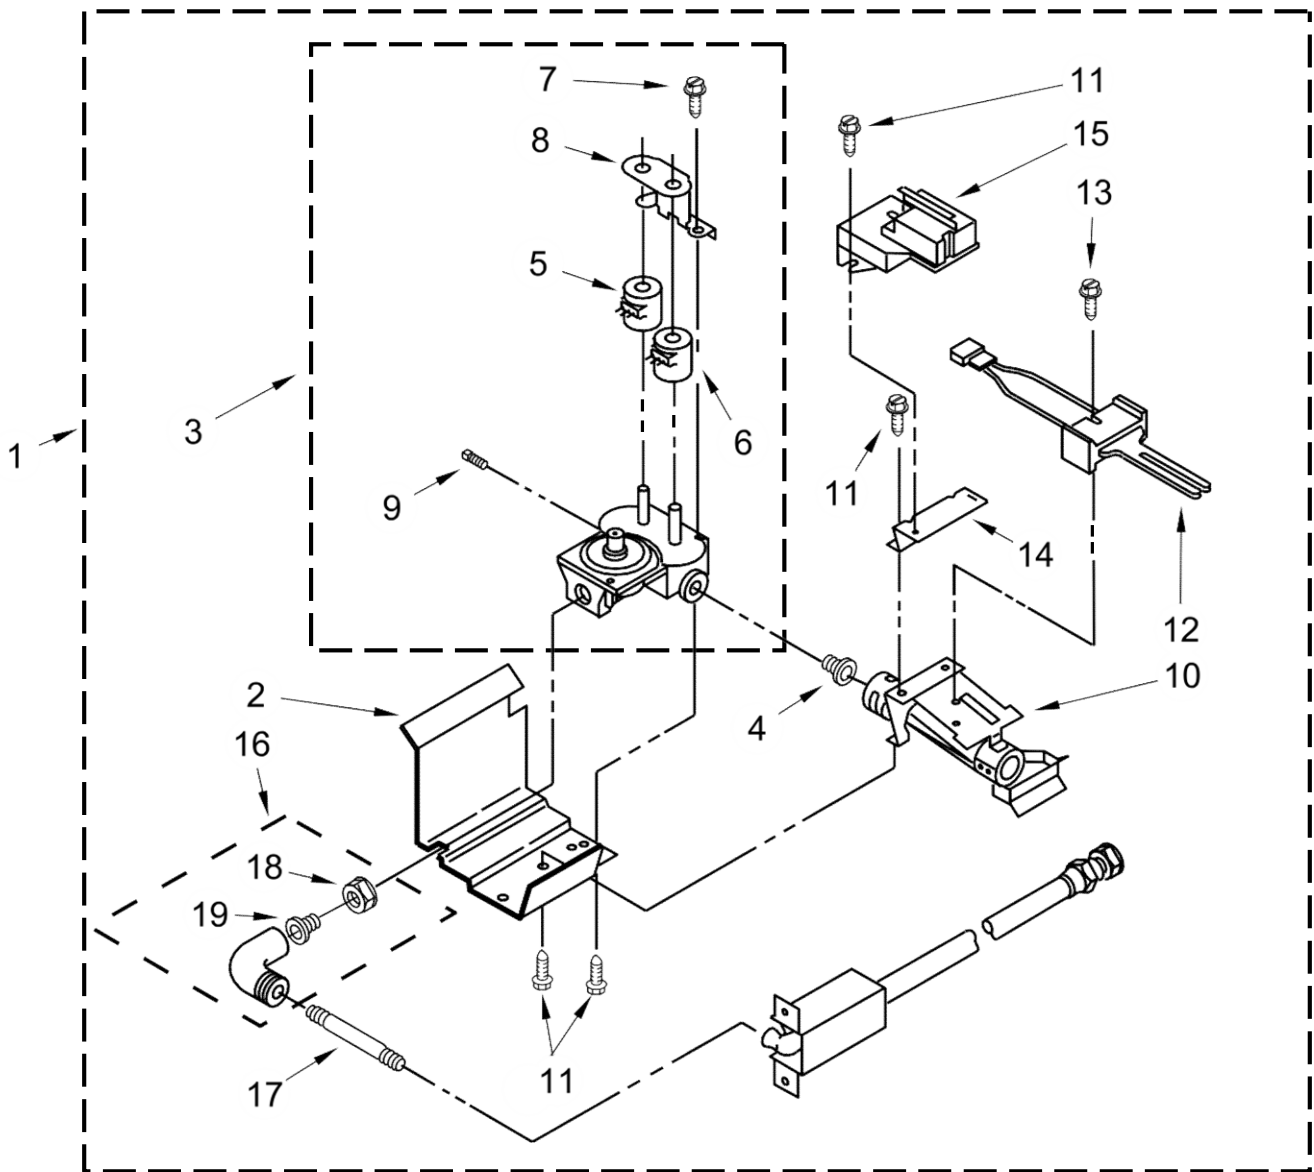

AND TYPE

TYPE 2 -

TYPE
BUTANE GASES

USE WIT- TYPE 1 - NATURAL,
4 - LIQUEFIED PROPANE AND

MIXED,

3 - MANUFACTURED

Centro de Lavado Whirlpool 7MWGT4027HW0

<u>Illus.</u> <u>No.</u>	<u>Part No.</u>	<u>Description</u>	<u>Illus.</u> <u>No.</u>	<u>Part No.</u>	<u>Description</u>	<u>Illus.</u> <u>No.</u>	<u>Part No.</u>	<u>Description</u>
1	3402855	Burner Assembly (Complete)(60 Hz.)	6	694540	Coil, 60 Hz. (2 Terminal) (Main)	15	338906	Sensor, Radiant
2	3391699	Base, Burner	7	694421	Screw, Coil	16	3406051	Elbow Union Assembly
3	8281909	Valve, Gas (60 Hz.)	8	694538	Bracket, Coil	17	W10110398	Pipe, Supply
4		Orifice, Burner	9	239822	Plug, Pipe	18	233076	Nut, Compression
	3394360	Natural Gas	10	8578392	Burner	19	3393767	Pipe, Tail
	15422	Type 4 (Butane)	11	3387057	Screw			Following Parts Not Illustrated
5	694539	Coil, 60 Hz (Split) (3 Terminal) (Pilot Position)	12	686590	Ignitor		3392235	Conversion Kit (Type 1 and 2 to Type 4) L.P.G.
			13	3393909	Screw			
			14	697409	Bracket, Sensor