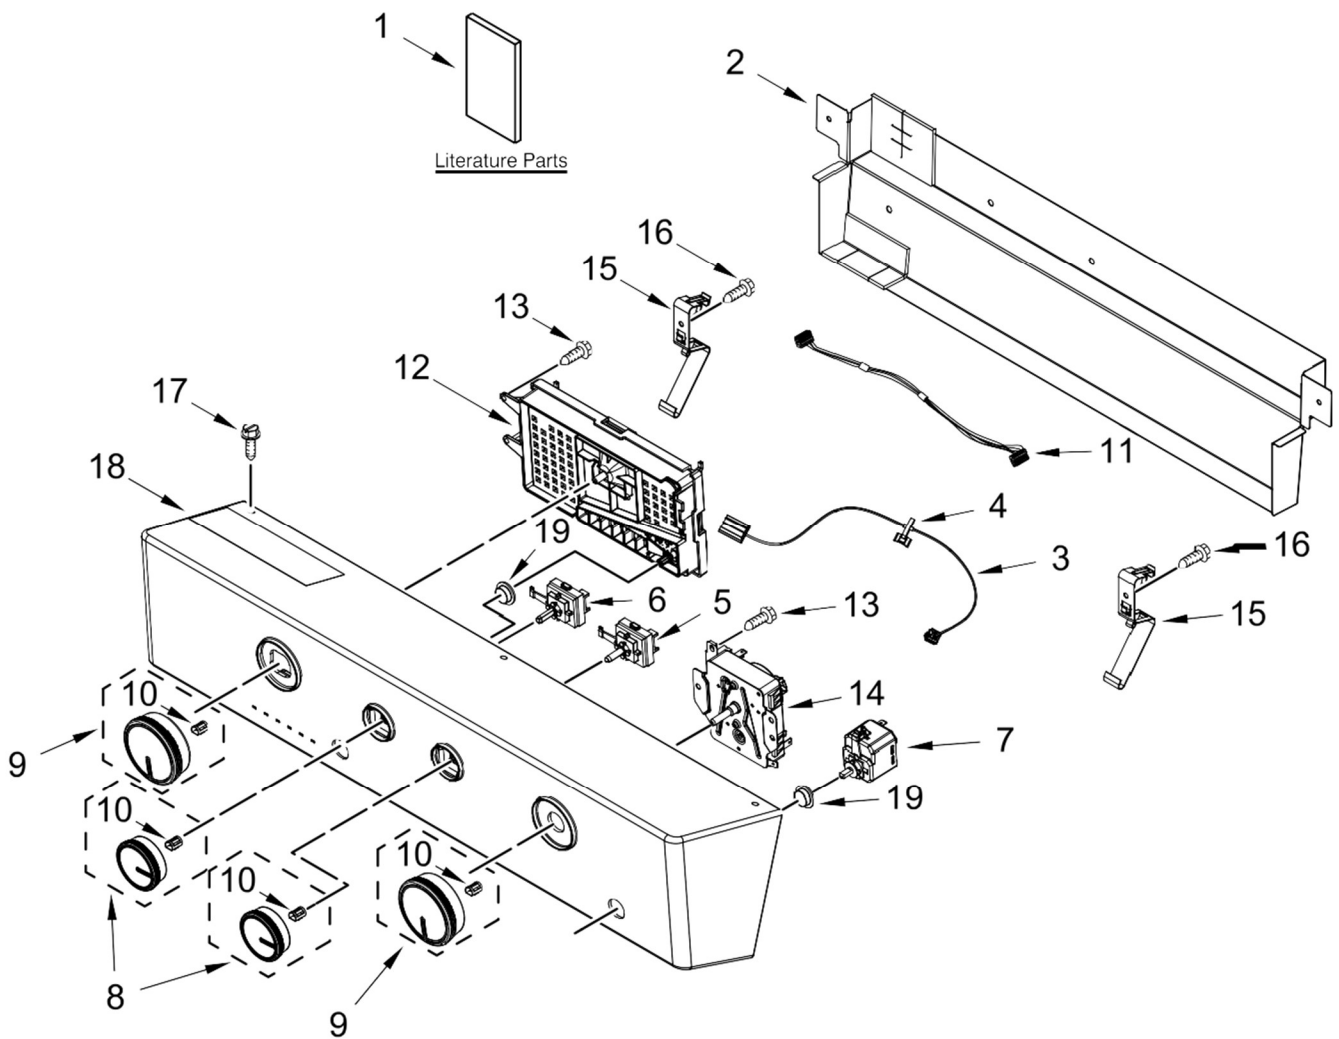

STACKED GAS DRYER/WASHER LAUNDRY SYSTEM

MODELS:

7MWGT4027HW0 (White)

Centro de Lavado Whirlpool 7MWGT4027HW0

Centro de Lavado Whirlpool 7MWGT4027HW0

<u>Illus.</u> <u>No.</u>	<u>Part No.</u>	<u>Description</u>	<u>Illus.</u> <u>No.</u>	<u>Part No.</u>	<u>Description</u>	<u>Illus.</u> <u>No.</u>	<u>Part No.</u>	<u>Description</u>
1		Literature Parts	5	W10414411	Switch, Rotary Encoder (5 Position)	12	W11193159	Control Unit Assembly, Machine and Motor
	W11108783	Use and Care Guide	6	W10414381	Switch, Rotary Encoder (2 Position)	13	90767	Screw
	W11108784	Installation Instructions	7	W10420741	Switch, Push To Start	14	W10642934	Timer Assembly
	W11159271	Quick Start Guide	8		Knob, Assembly	15	3389453	Bracket, Hinge
	W11082888	Tech Sheet		W10576636	White/Metallic	16	9740848	Screw
	W11097400	Wiring Diagram	9		Knob, Assembly	17	W10794806	Screw
	W11156481	Energy Guide		W10576634	White/Metallic	18	W11185306	Console
2	W11040441	Shield, Console	10	688805	Clip, Spring	19	W11049351	Button
3	W11028056	Harness, Wire	11	W10694669	Harness, Jumper			
4	W10210799	Clip, Harness						