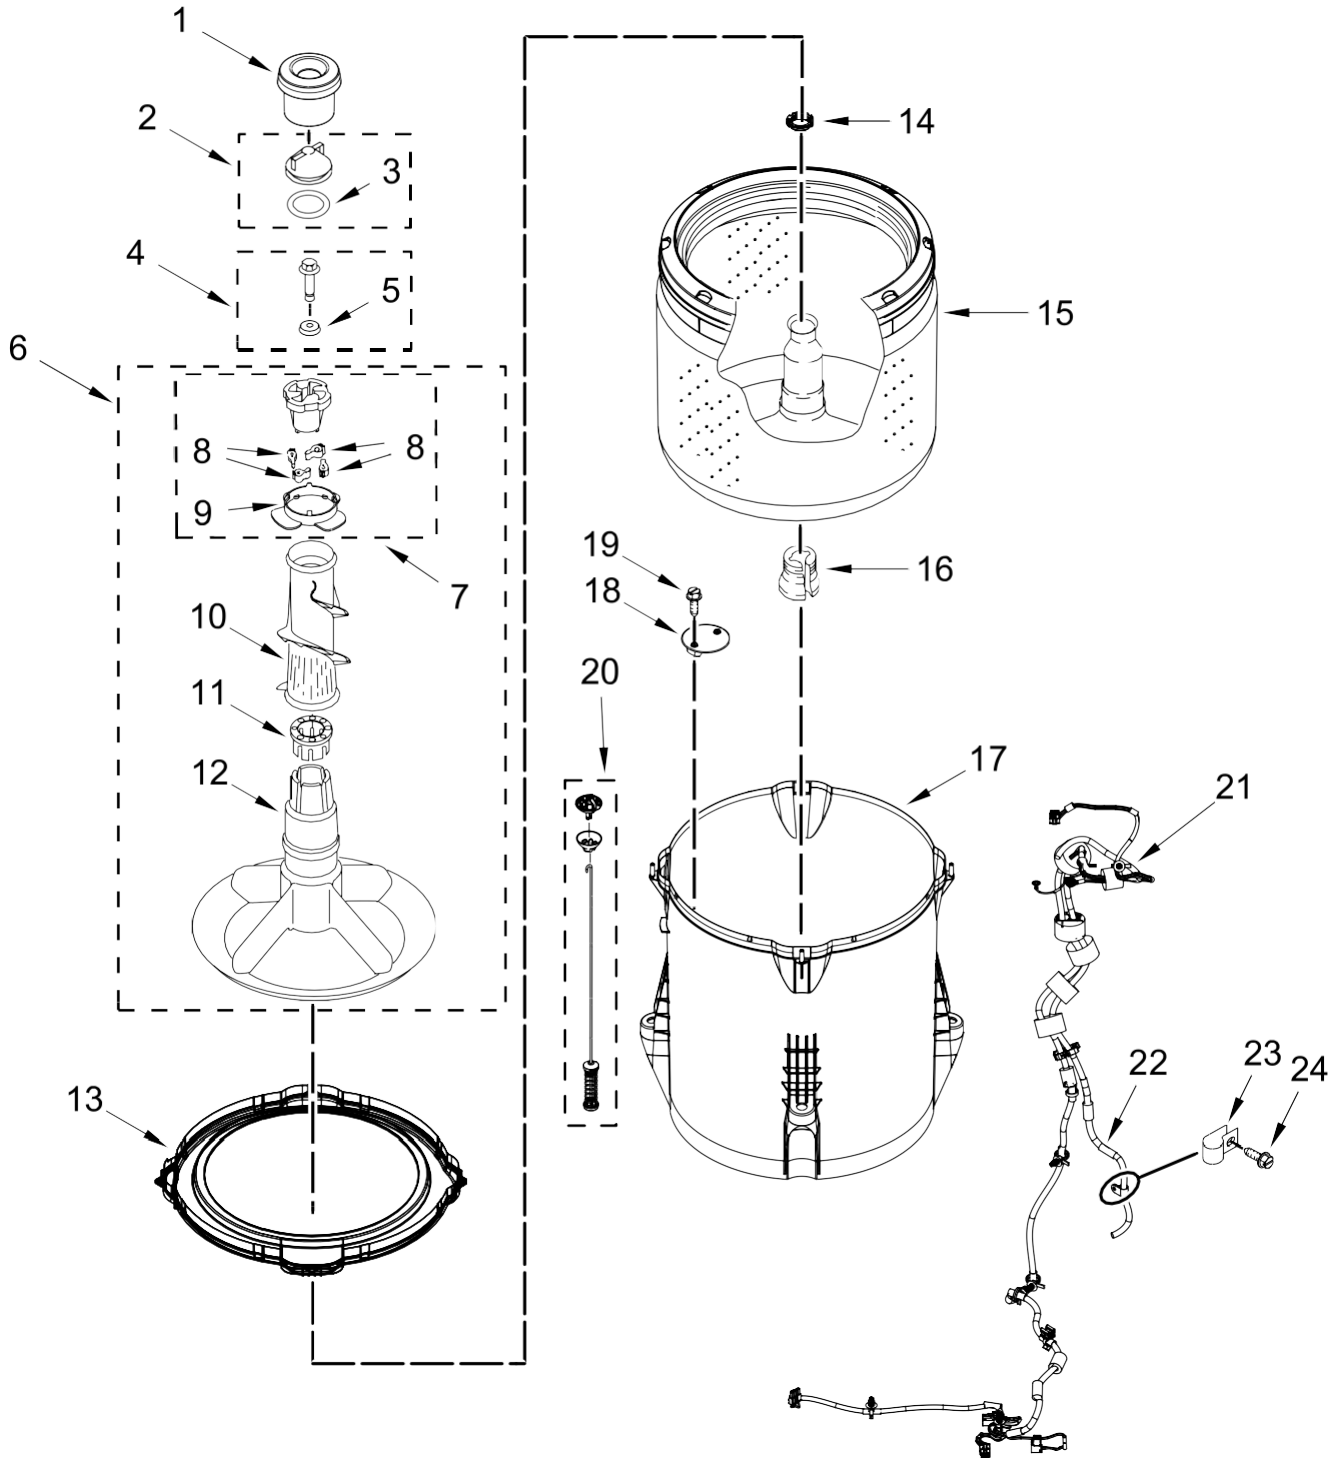

Centro de Lavado Whirlpool 7MWGT4027HW0

<u>Illus. No.</u>	<u>Part No.</u>	<u>Description</u>
1	8575076	Dispenser, Fabric Softener
2	3354733	Cap, Barrier
3	W10072840	Seal, Inner Cap
4	W10003790	Screw and Washer
5	3949550	Washer
6	3951744	Agitator (Complete)
7	3951682	Cam, Driven
8	3366877	Dog, Agitator Clutch
9	3952374	Bearing, Cam

<u>Illus. No.</u>	<u>Part No.</u>	<u>Description</u>
10	3363003	Mover, Clothes
11	3951608	Spacer-Thrust
12	3951632	Agitator
13	W10531289	Ring, Tub
14	21366	Nut, Spanner
15	W10554251	Basket Assembly
16	389140	Block, Basket Drive
17	W10238320	Tub
18	W10215093	Filter, Drain Pump
19	8533928	Screw

<u>Illus. No.</u>	<u>Part No.</u>	<u>Description</u>
20	W10821951	Damper Assembly, Tub Suspension (Set Of 4-Includes Suspension Bushings and Suspension Balls)
21	W11028052	Harness, Lower
22	W11166073	Hose, Pressure Switch
23	W10005430	Clamp, Cable
24	8533943	Screw