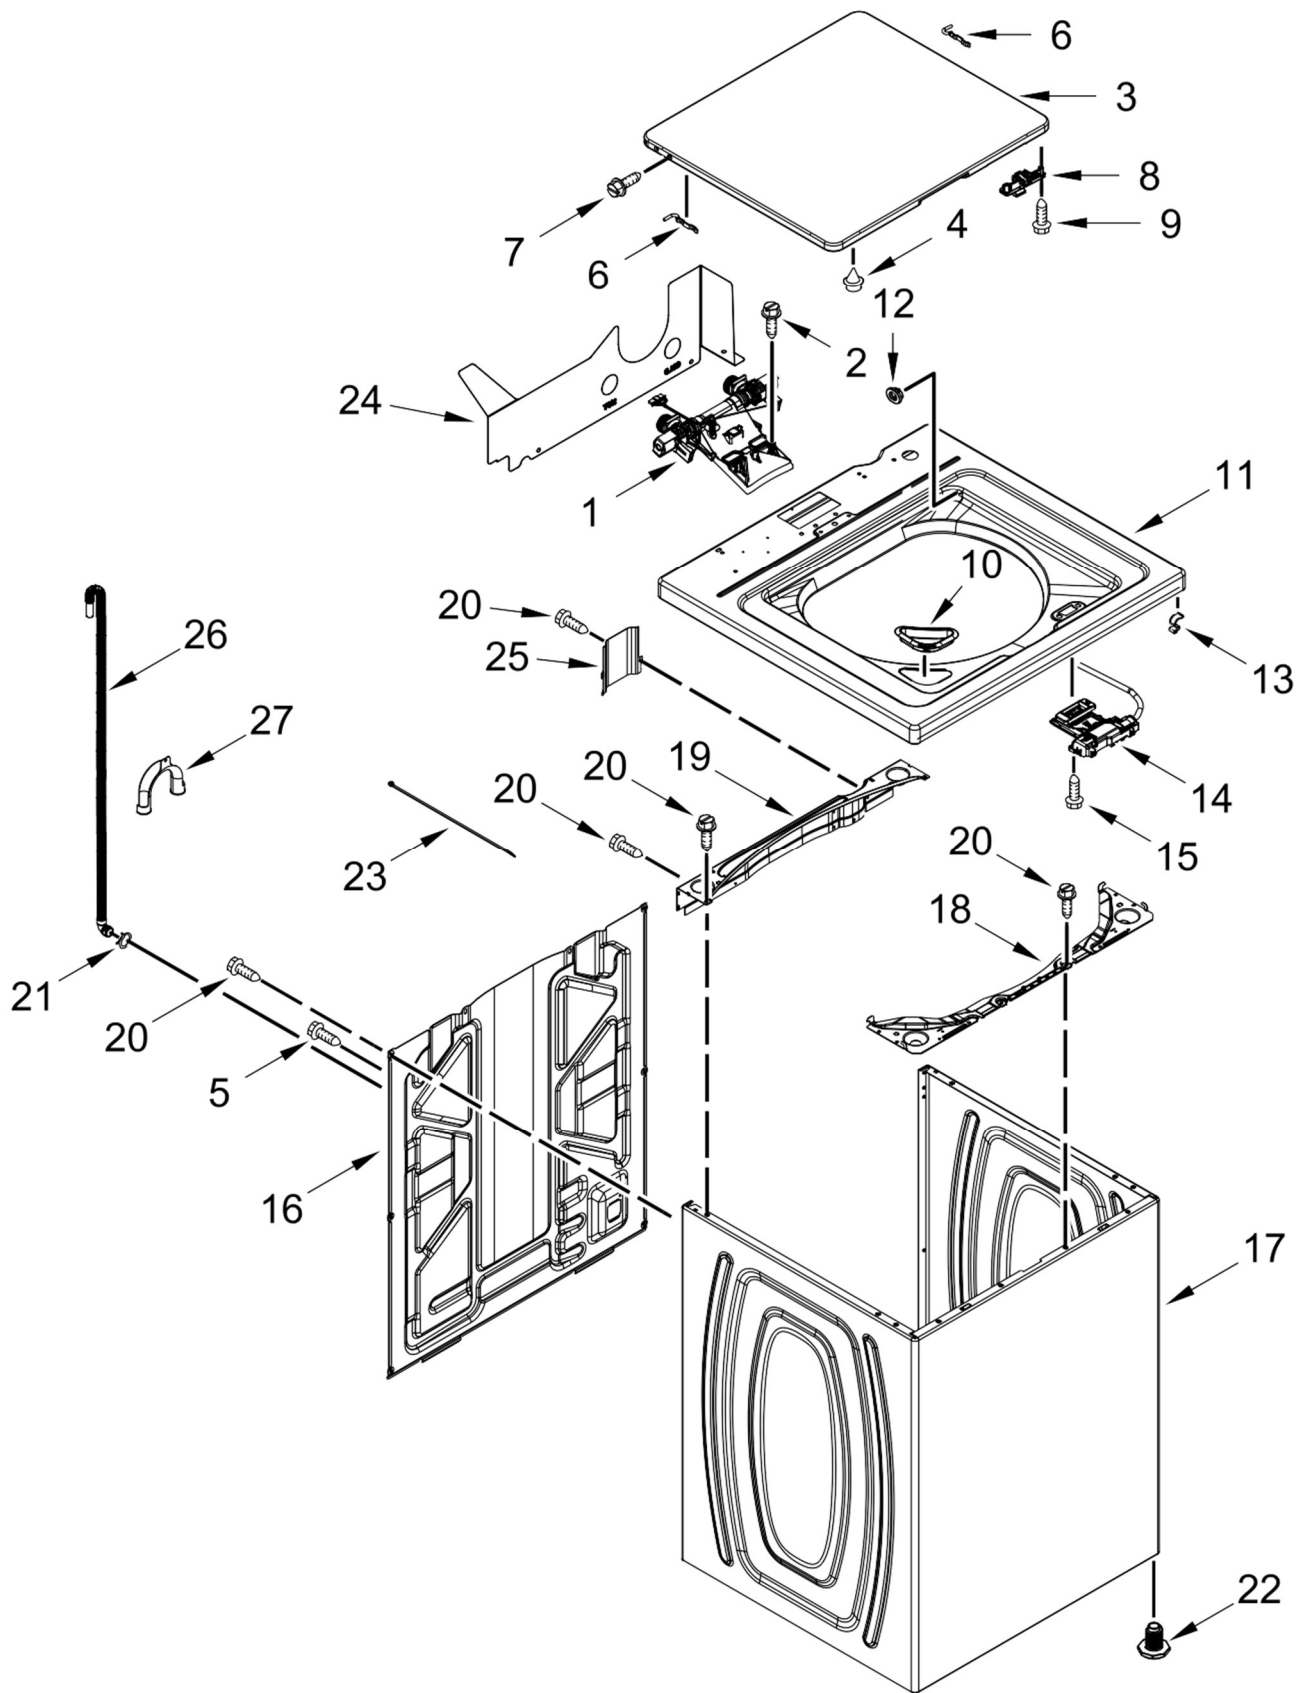

Centro de Lavado Whirlpool 7MWGT4027HW0

Centro de Lavado Whirlpool 7MWGT4027HW0

<u>Illus. No.</u>	<u>Part No.</u>	<u>Description</u>
1	W11095119	Inlet Assembly, Water
2	W10213953	Screw
3		Assembly, Lid and Bumper
	W10027624	White
4	9724509	Bumper
5	9740848	Screw
6	91770	Hinge, Lid
7	W10119872	Screw
8		Strike, Lid Lock
	W10714899	White
9	W10273971	Screw
10	W10192089	Dispenser, Bleach

<u>Illus. No.</u>	<u>Part No.</u>	<u>Description</u>
11		Top
	W11028798	White
12	21258	Bearing, Lid Hinge
13	90016	Clip, Harness
14	W11028055	Latch, Lid Lock Assembly
15	W10567155	Screw
16	W10250884	Panel, Rear
17		Cabinet
	W10478060	White
18	W10215098	Brace, Cabinet Top - Front

<u>Illus. No.</u>	<u>Part No.</u>	<u>Description</u>
19	W10512626	Brace, Cabinet Top - Rear
20	W10660565	Screw
21	356138	Clamp, Hose
22	W10397994	Foot, Leveling
23	W10339879	Tie, Cable
24	W11042299	Harness Cover, Rear Inlet
25	W10676061	Cover, Harness
26	W10221546	Hose, Outer Drain Assembly
27	W10280024	U-Bend, Drain Hose