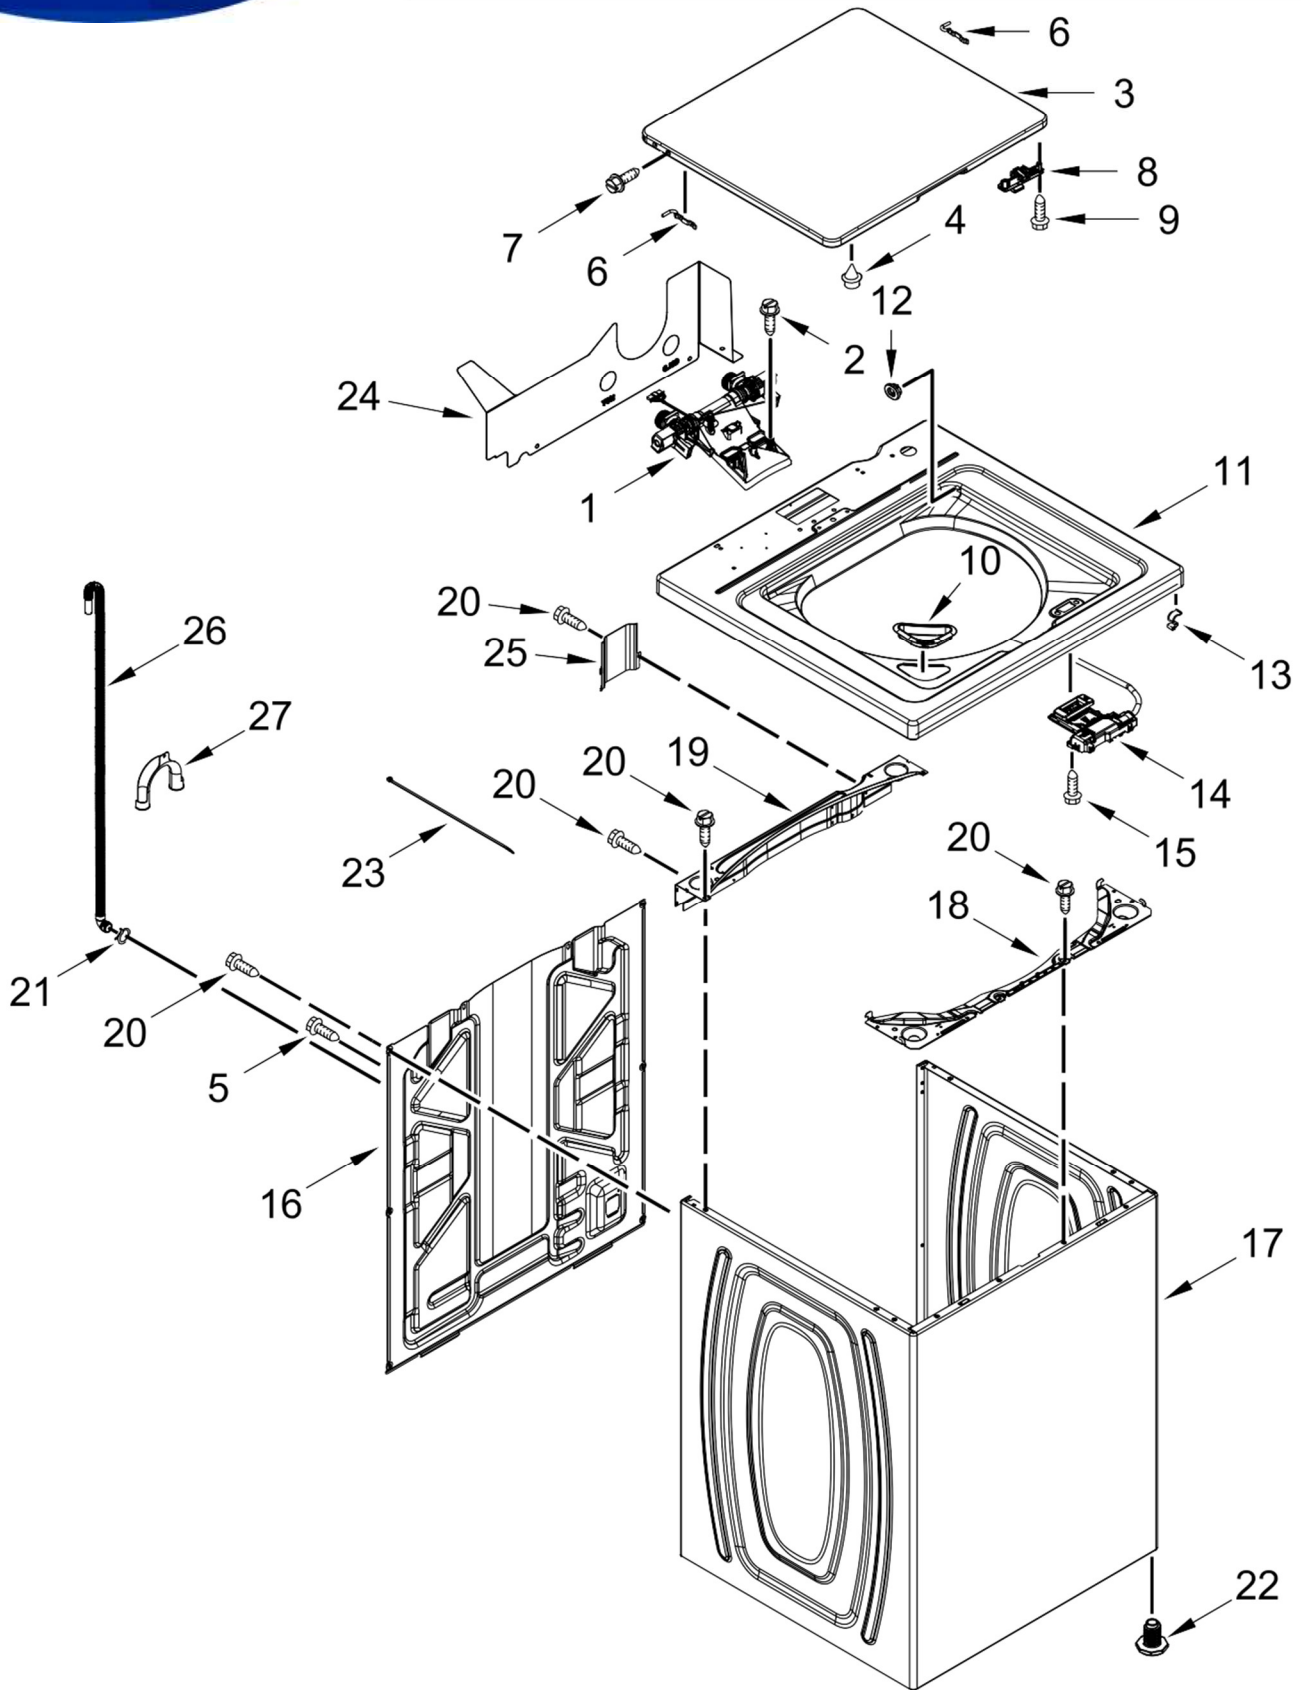

C.L. 7MWGT4027HW1