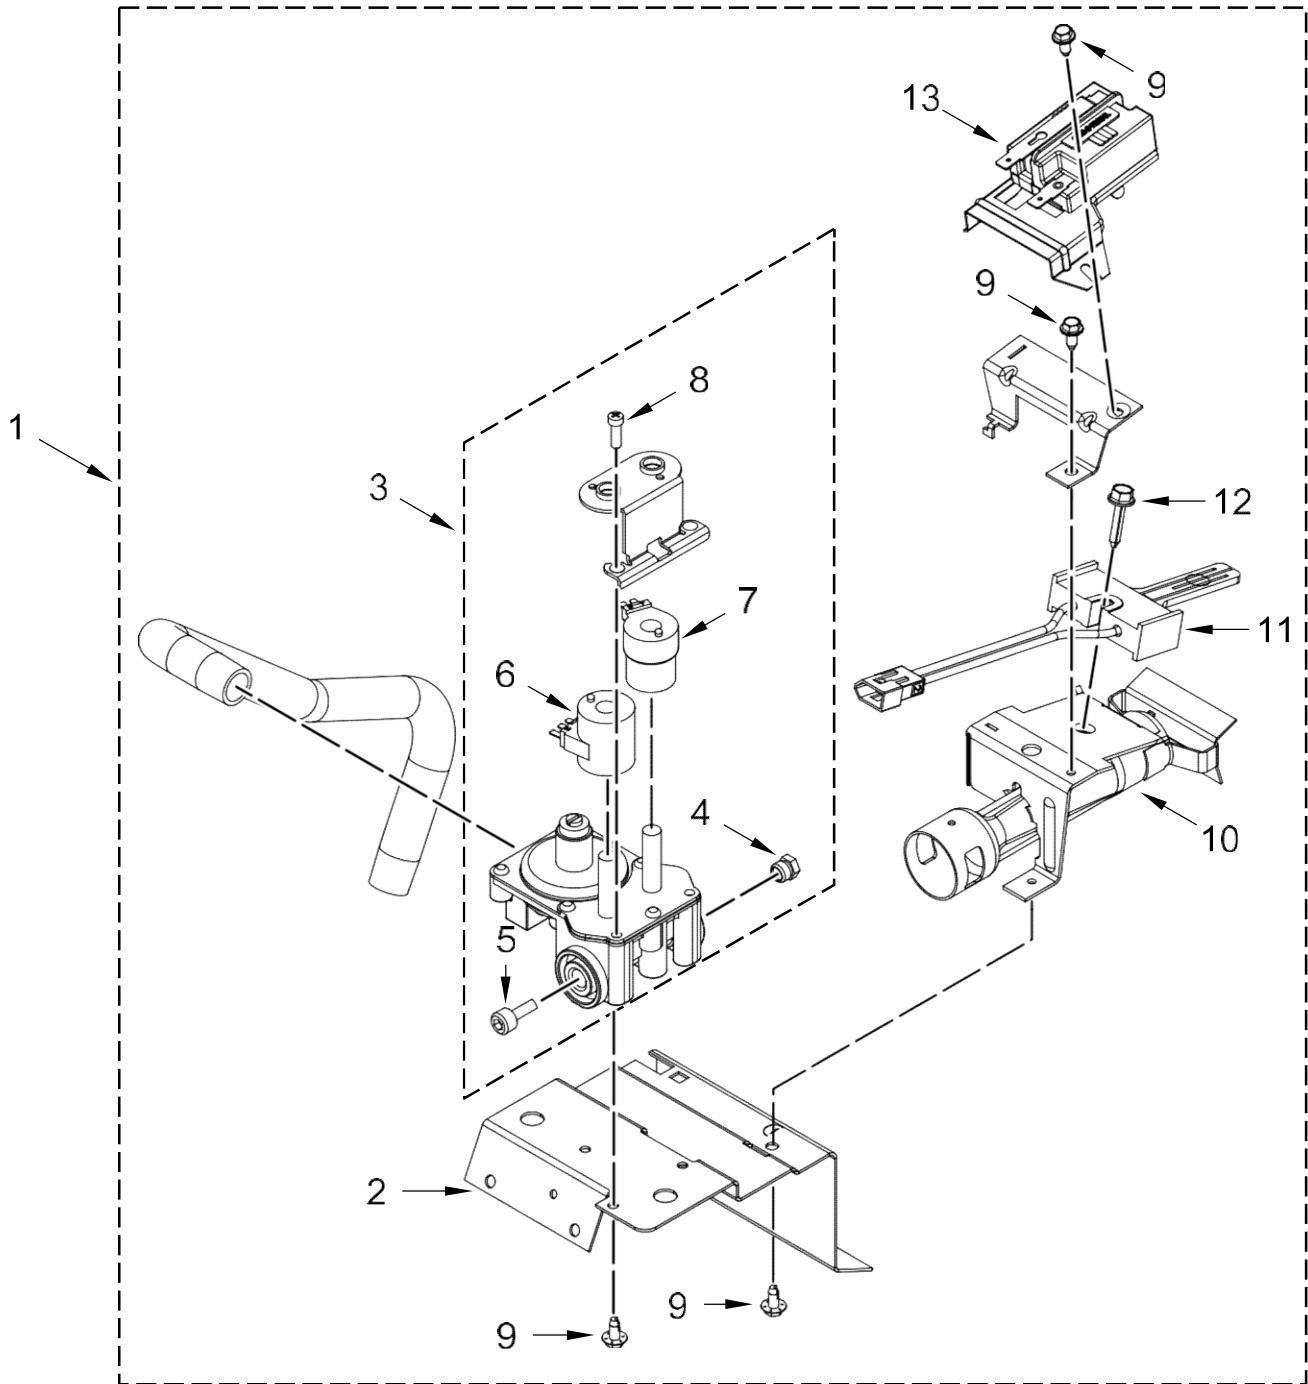

C.L. 7MWGT4027HW1

USE WITH TYPE 1 - NATURAL, TYPE 2 - MIXED, TYPE 3 - MANUFACTURED AND TYPE 4 - LIQUEFIED PROPANE AND BUTANE GASES