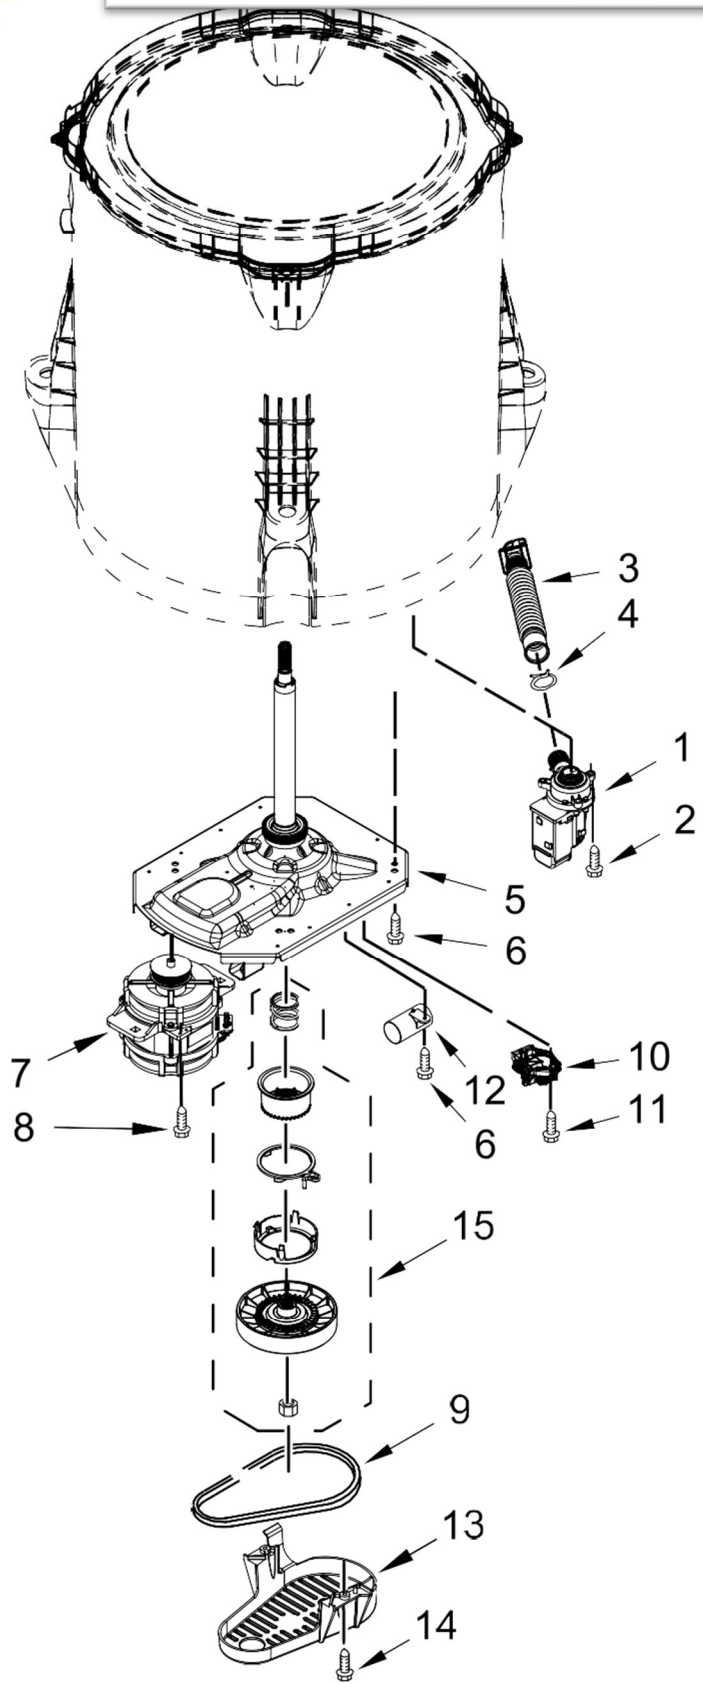

C.L. 7MWGT4027HW1