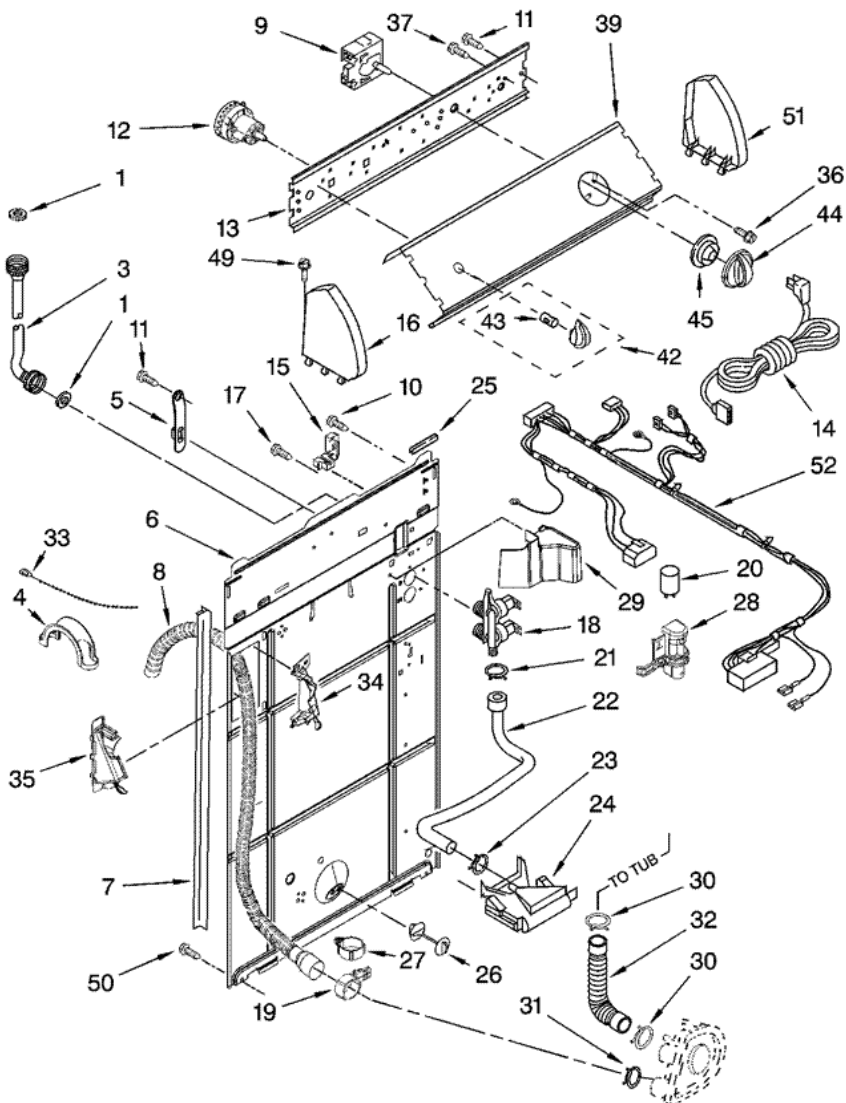

**7MWT7350SQ0 GABINETE**

**7MWT73500SQ GABINETE**

2	8541621	TOP
4	357213	NUT, PUSH IN
5	63128	CABINET
6	62780	CLIP, TOP & CABINET & REAR PANEL (2)
8	3351614	SCREW, GROUND
10	3357011	SCREW, 10-16 X 1/2
11	8318084	SWITCH, LID
12	8533959	NUT, HEX
13	3351355	SCREW, LID HINGE MOUNTING (4)
15	8318088	HINGE, LID (L.H.)
16	54583	HINGE, LID (R.H.)
17	19119	BUMPER, LID HINGE
18	21258	BEARING, LID HINGE (2)
19	8541774	LID
22	9724509	BUMPER, LID (2)
28	3390631	SCREW, 10-16 X 3/8 (4)

## 7MWT73500SQ0 TABLERO

1	3976300	WASHER, WATER INLET HOSE (4) (1-1/16 X 5/8)
3	8571377	HOSE, WATER INLET (BLUE COUPLER)
3	8571378	HOSE, WATER INLET (RED COUPLER)
4	8577378	U-BEND, DRAIN HOSE
5	8568314	STRAP, CONSOLE (2)
6	8541686	PANEL, REAR
7	62747	PAD, REAR PANEL
8	8559373	DRAIN HOSE ASSEMBLY (INCLUDES ITEMS 19 & 27)
9	3951166	TIMER, CONTROL (50 HZ.)
10	3351614	SCREW, GROUND
11	90767	SCREW, 8-18 X 3/8
12	3366849	SWITCH, WATER LEVEL
13	3948814	BRACKET, CONTROL
14	8559419	CORD, POWER (INCLUDES 15)
15	8559337	STRAIN RELIEF, POWER CORD
16	8271369	CAP, END (L.H.)
17	9740848	SCREW, 8-18 X 1/2
18	3955673	VALVE, WATER MIXING
19	8541668	CLAMP, HOSE
20	661606	CAPACITOR
21	301958	CLAMP, HOSE
22	8541607	HOSE, VACUUM BREAK
23	370450	CLAMP, HOSE
24	3347034	BREAK, VACUUM
25	303294	EDGE PROTECTOR
26	8519200	SUPPORT, REAR PANEL
27	8541667	CLAMP, HOSE
28	8318046	CLIP, CAPACITOR
29	8314879	SHIELD, INLET VALVE
30	3363366	CLAMP, HOSE
31	8317496	CLAMP, HOSE
32	3951449	HOSE, PUMP TO TUB
33	3347868	CABLE TIE
34	8541669	BUCKET, DRAIN HOSE (LEFT HALF)
35	8541658	BUCKET, DRAIN HOSE (RIGHT HALF)

36	3400818	SCREW, TIMER MOUNTING
37	3400073	SCREW, GROUND
39	8543003	PANEL, CONSOLE
42	8565944	KNOB, CONTROL
43	8536939	CLIP, KNOB
44	8566022	KNOB, TIMER
45	8566018	DIAL, TIMER
49	388326	SCREW, 8-18 X 1.25 (PANEL TO TOP)
50	62863	SCREW, 10-16 X 3/8
51	8271363	CAP, END (R.H.)
52	3957013	HARNESS, WIRING (FOR DETAIL SEE PAGES 9 & 10)