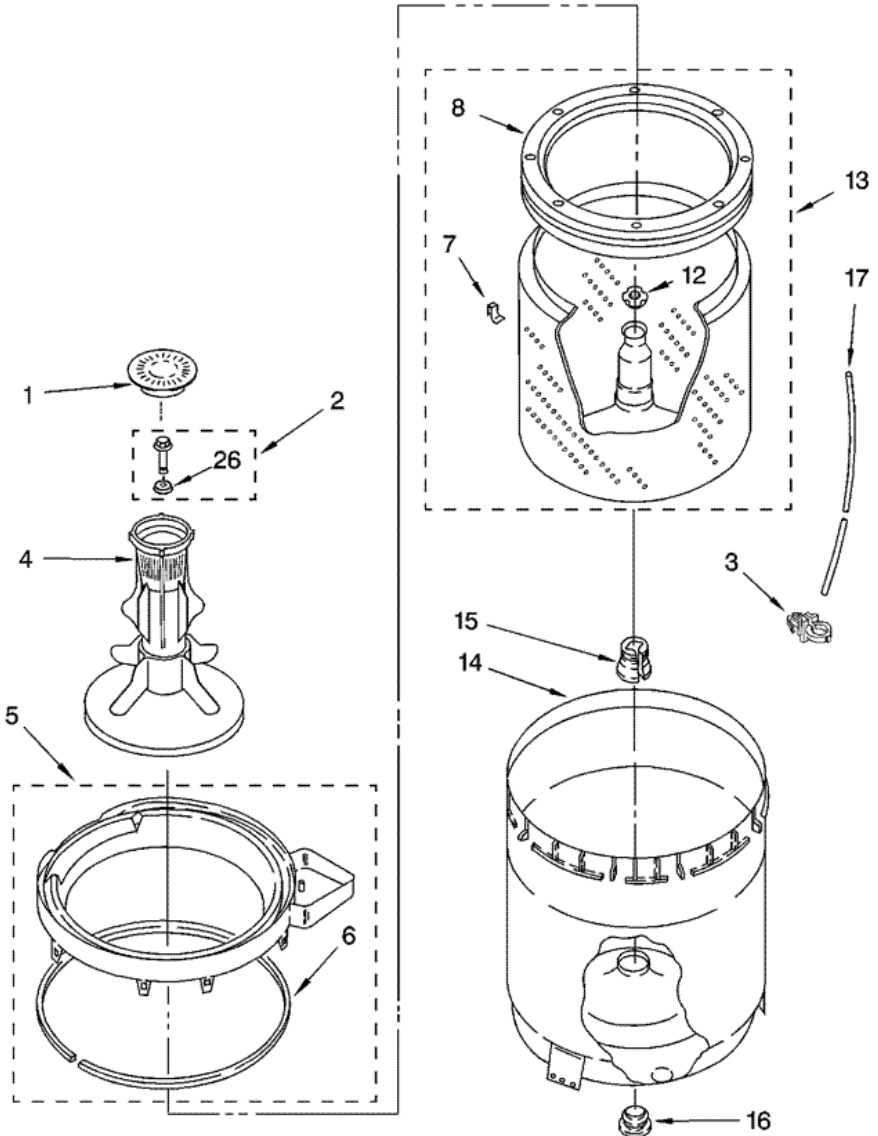

36	3400818	SCREW, TIMER MOUNTING
37	3400073	SCREW, GROUND
39	8543003	PANEL, CONSOLE
42	8565944	KNOB, CONTROL
43	8536939	CLIP, KNOB
44	8566022	KNOB, TIMER
45	8566018	DIAL, TIMER
49	388326	SCREW, 8-18 X 1.25 (PANEL TO TOP)
50	62863	SCREW, 10-16 X 3/8
51	8271363	CAP, END (R.H.)
52	3957013	HARNESS, WIRING (FOR DETAIL SEE PAGES 9 & 10)

7MWT73500SQ0 TINAS