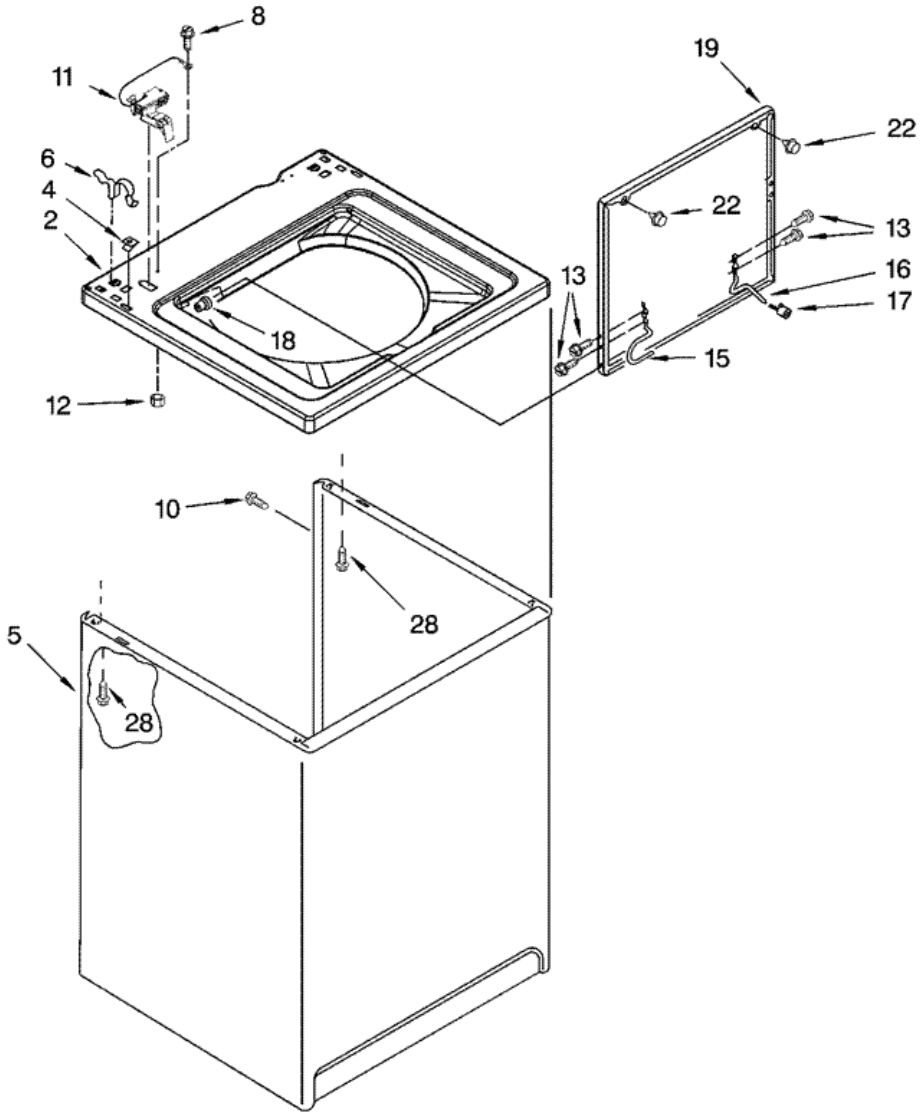

**7MWT7350SQ0 GABINETE**

**7MWT73500SQ GABINETE**

2	8541621	TOP
4	357213	NUT, PUSH IN
5	63128	CABINET
6	62780	CLIP, TOP & CABINET & REAR PANEL (2)
8	3351614	SCREW, GROUND
10	3357011	SCREW, 10-16 X 1/2
11	8318084	SWITCH, LID
12	8533959	NUT, HEX
13	3351355	SCREW, LID HINGE MOUNTING (4)
15	8318088	HINGE, LID (L.H.)
16	54583	HINGE, LID (R.H.)
17	19119	BUMPER, LID HINGE
18	21258	BEARING, LID HINGE (2)
19	8541774	LID
22	9724509	BUMPER, LID (2)
28	3390631	SCREW, 10-16 X 3/8 (4)

## 7MWT73500SQ0 TABLERO

1	3976300	WASHER, WATER INLET HOSE (4) (1-1/16 X 5/8)
3	8571377	HOSE, WATER INLET (BLUE COUPLER)
3	8571378	HOSE, WATER INLET (RED COUPLER)
4	8577378	U-BEND, DRAIN HOSE
5	8568314	STRAP, CONSOLE (2)
6	8541686	PANEL, REAR
7	62747	PAD, REAR PANEL
8	8559373	DRAIN HOSE ASSEMBLY (INCLUDES ITEMS 19 & 27)
9	3951166	TIMER, CONTROL (50 HZ.)
10	3351614	SCREW, GROUND
11	90767	SCREW, 8-18 X 3/8
12	3366849	SWITCH, WATER LEVEL
13	3948814	BRACKET, CONTROL
14	8559419	CORD, POWER (INCLUDES 15)
15	8559337	STRAIN RELIEF, POWER CORD
16	8271369	CAP, END (L.H.)
17	9740848	SCREW, 8-18 X 1/2
18	3955673	VALVE, WATER MIXING
19	8541668	CLAMP, HOSE
20	661606	CAPACITOR
21	301958	CLAMP, HOSE
22	8541607	HOSE, VACUUM BREAK
23	370450	CLAMP, HOSE
24	3347034	BREAK, VACUUM
25	303294	EDGE PROTECTOR
26	8519200	SUPPORT, REAR PANEL
27	8541667	CLAMP, HOSE
28	8318046	CLIP, CAPACITOR
29	8314879	SHIELD, INLET VALVE
30	3363366	CLAMP, HOSE
31	8317496	CLAMP, HOSE
32	3951449	HOSE, PUMP TO TUB
33	3347868	CABLE TIE
34	8541669	BUCKET, DRAIN HOSE (LEFT HALF)
35	8541658	BUCKET, DRAIN HOSE (RIGHT HALF)

36	3400818	SCREW, TIMER MOUNTING
37	3400073	SCREW, GROUND
39	8543003	PANEL, CONSOLE
42	8565944	KNOB, CONTROL
43	8536939	CLIP, KNOB
44	8566022	KNOB, TIMER
45	8566018	DIAL, TIMER
49	388326	SCREW, 8-18 X 1.25 (PANEL TO TOP)
50	62863	SCREW, 10-16 X 3/8
51	8271363	CAP, END (R.H.)
52	3957013	HARNESS, WIRING (FOR DETAIL SEE PAGES 9 & 10)