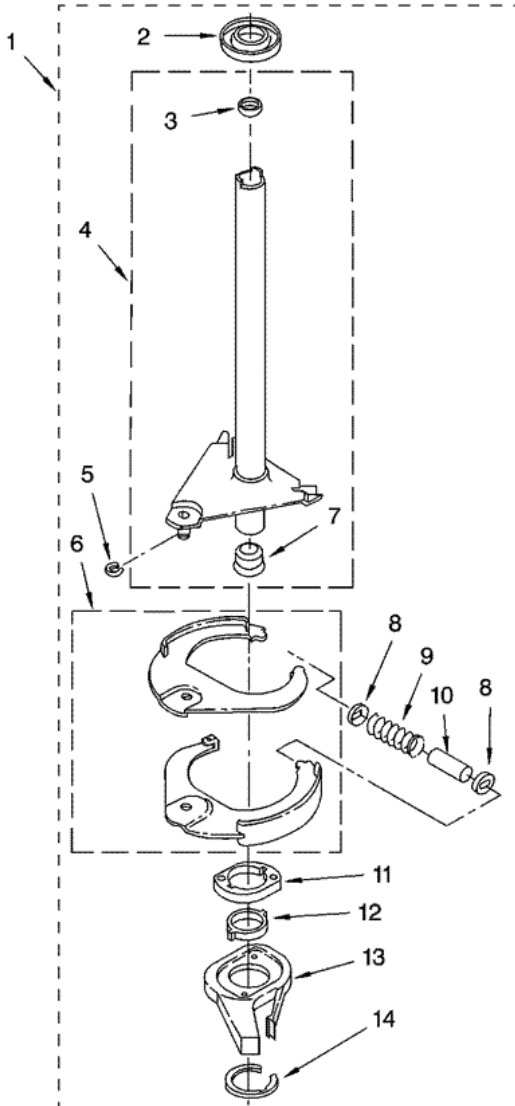

7MWT73500SQ0 FLECHA HUECA