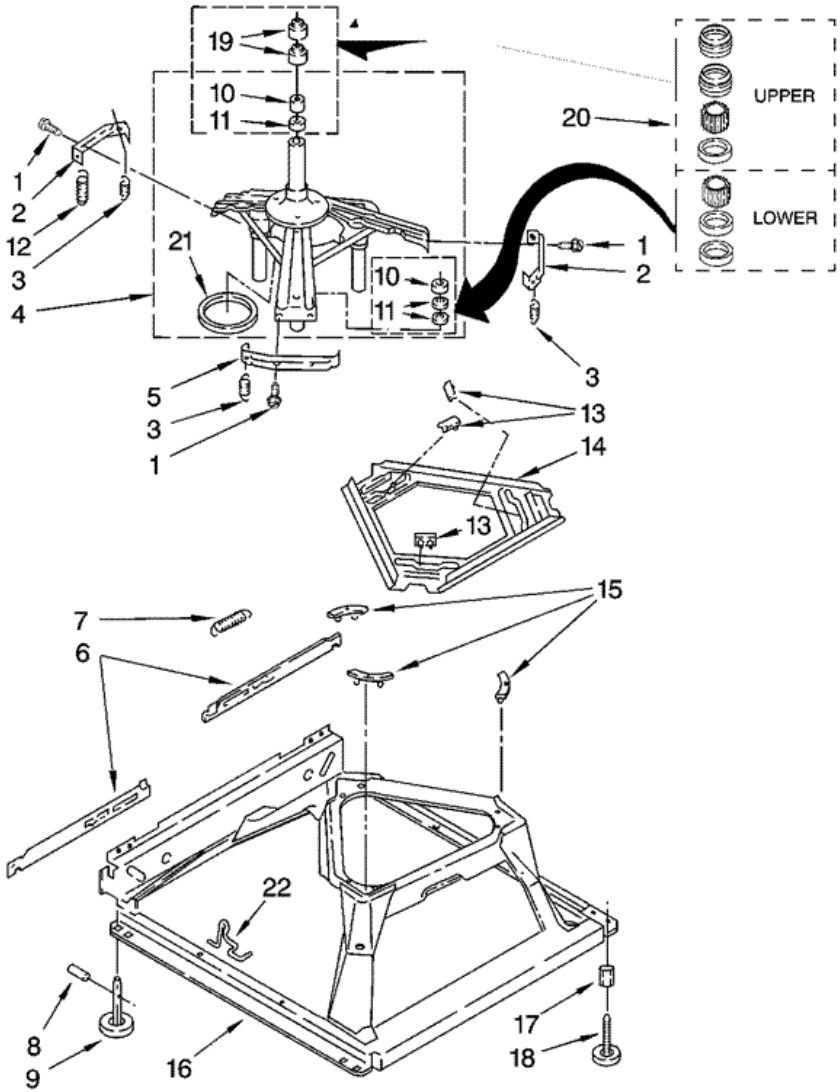

7MWT73500SQ0 BASE