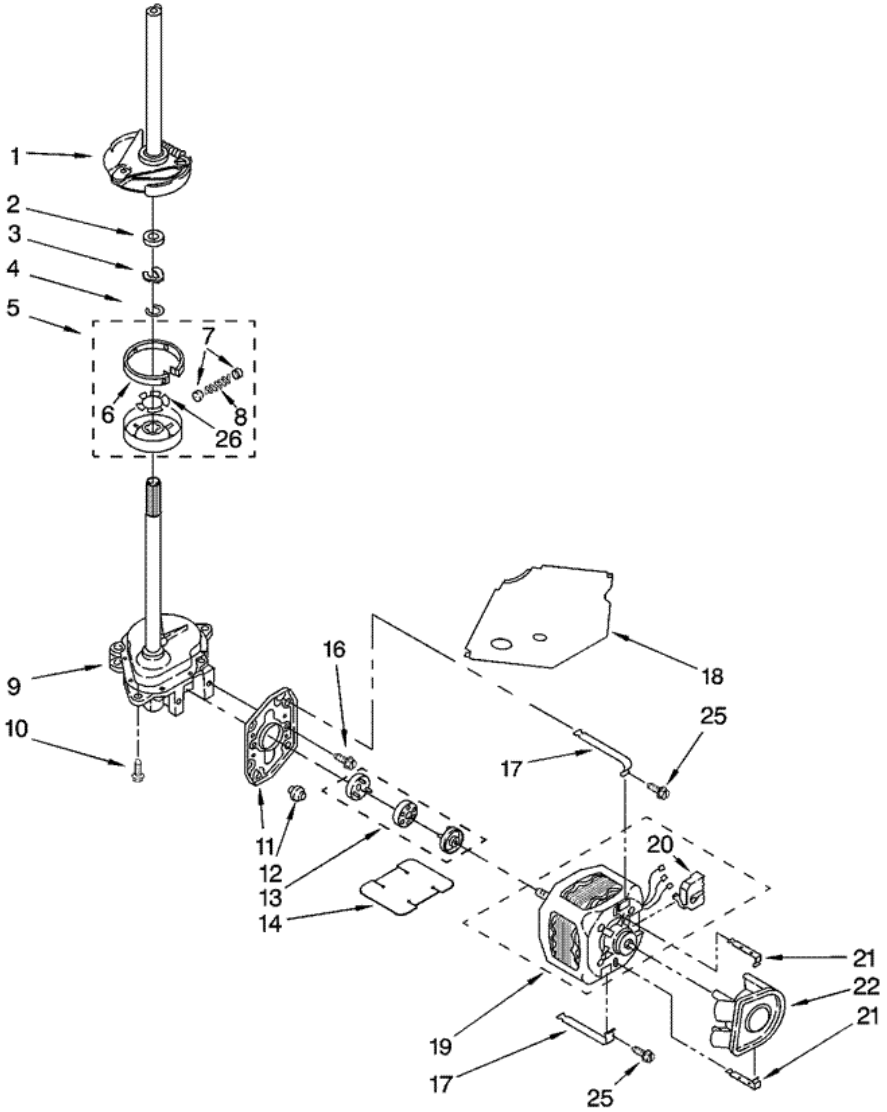

7MWT73500SQ0 MOTOR