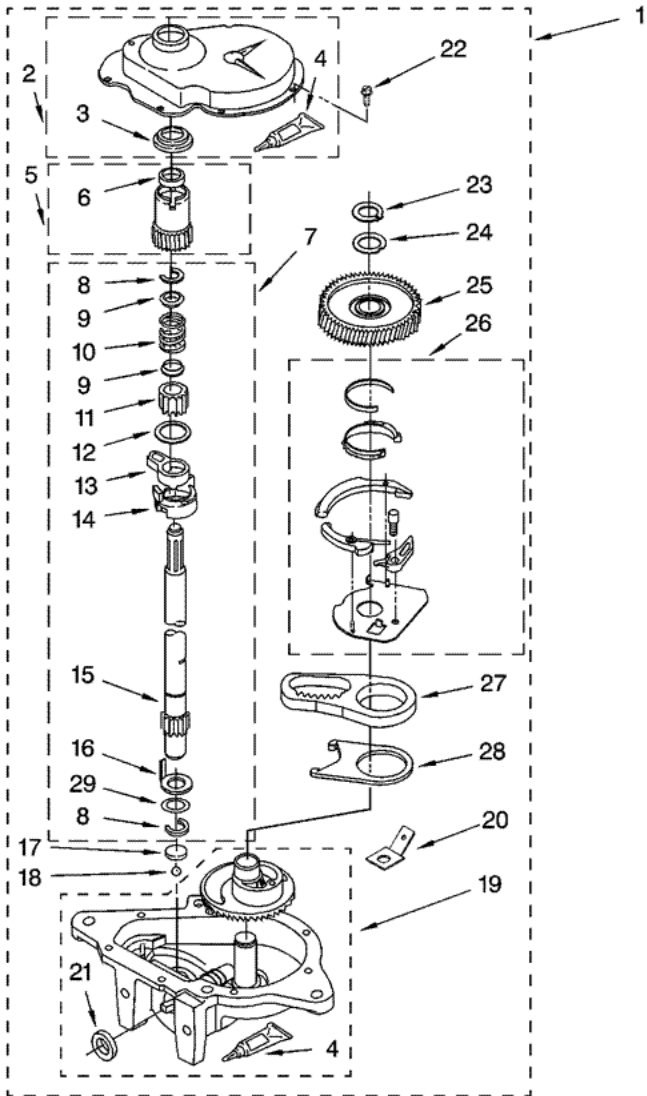

7MWT73500SQ0 TRANSMISION