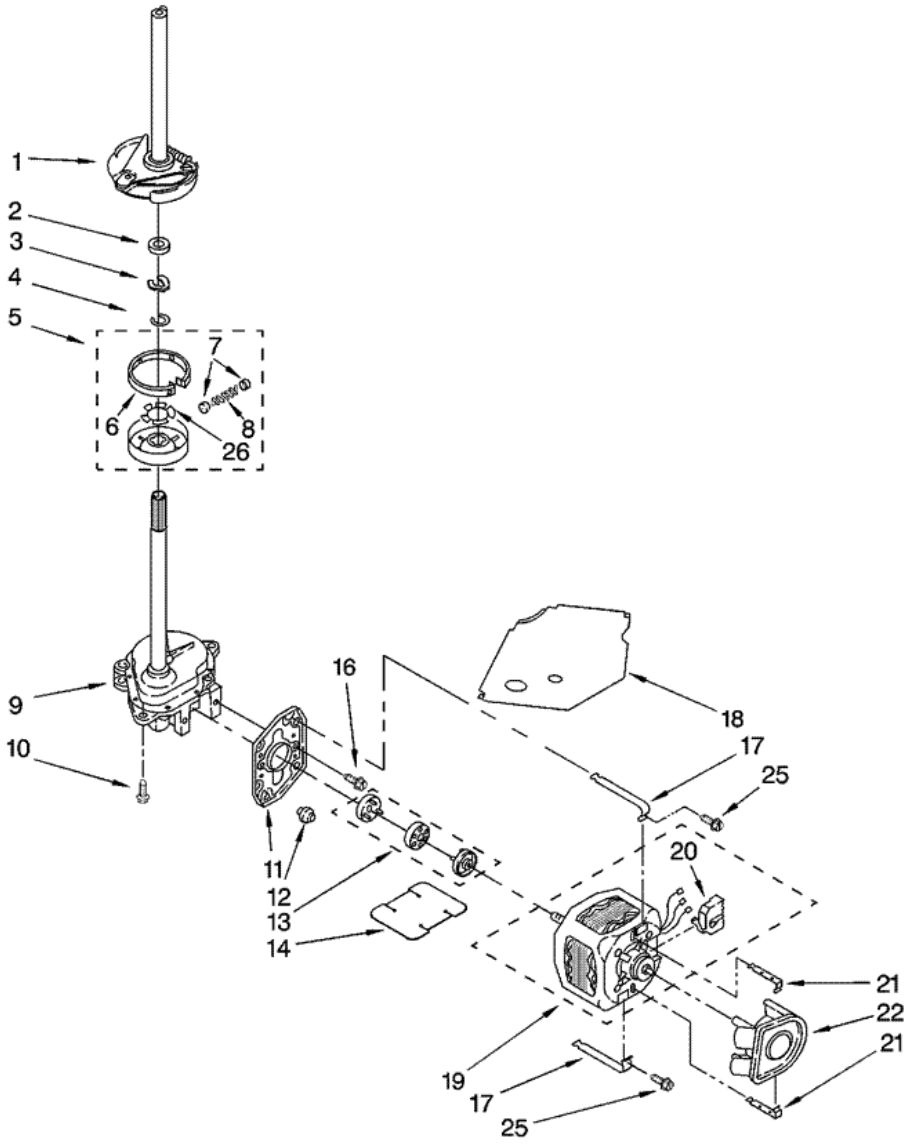

7MWT74500SQ0 MOTOR