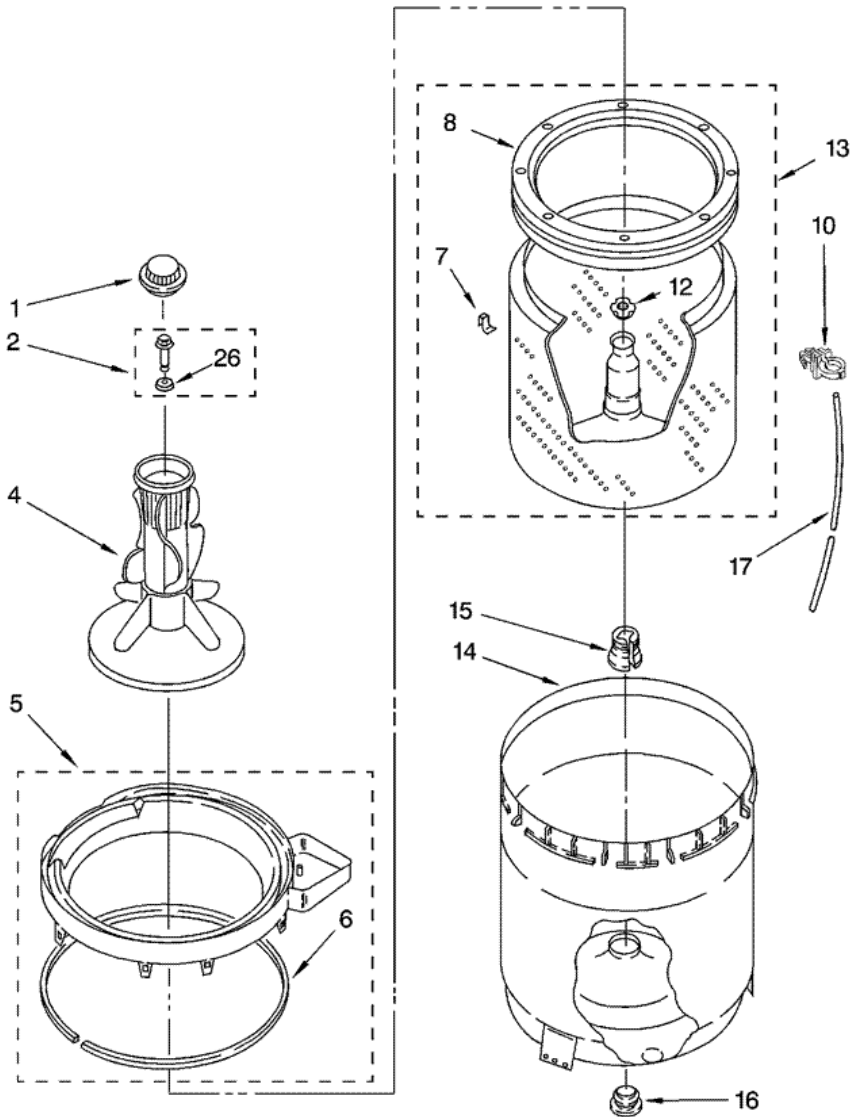

Distribuidor Autorizado

SurteRápido.com

Venta de Refacciones
Electrodomesticas

7MWT7450SQ0 TABLERO

7MWT74500SQ0 TABLERO

1	3976300	WASHER, WATER INLET HOSE (4)
3	8571377	HOSE, WATER INLET (BLUE COUPLER)
3	8571378	HOSE, WATER INLET (RED COUPLER)
4	8577378	U-BEND, DRAIN HOSE
5	8568314	STRAP, CONSLE (2)
6	8541686	PANEL, REAR
7	62747	PAD, REAR PANEL
8	8559373	HOSE, DRAIN (INCLUDES 26 & 27)
9	3953146	TIMER, CONTROL (50 HZ.)
10	9740848	SCREW, 8-18 X 1/2
11	90767	SCREW, 8-18 X 3/8
12	3366848	SWITCH, WATER LEVEL
13	3948814	BRACKET, CONTROL
14	8559419	CORD, POWER
15	8559337	STRAIN RELIEF, POWER CORD
16	8271369	CAP, END (L.H.)
17	3351614	SCREW
18	3952164	VALVE, WATER MIXING
19	3400985	NAMEPLATE
20	8572717	CAPACITOR
21	301958	CLAMP, HOSE
22	8541607	HOSE, VACUUM BREAK
23	370450	CLAMP, HOSE
24	3347034	BREAK, VACUUM
25	303294	EDGE PROTECTOR
26	8541668	CLAMP, LEG
27	8541667	CLAMP, HOSE
28	8536939	CLIP, KNOB
29	8519200	SUPPORT, REAR PANEL
30	3363366	CLAMP, HOSE
31	8317496	CLAMP, HOSE
32	3951449	HOSE, PUMP TO TUB
33	8541669	BUCKET, DRAIN HOSE (LEFT HALF)

34	8541658	BUCKET, DRAIN HOSE (RIGHT HALF)
35	661612	SWITCH, WATER TEMPERATURE
36	3400818	SCREW, TIMER MOUNTING
37	3400073	SCREW, GROUND
38	3347868	CABLE TIE
39	8543006	PANEL, CONSOLE
44	8566022	KNOB, TIMER
45	8566018	DIAL, TIMER
47	8565944	KNOB, CONTROL
49	388326	SCREW, 8-18 X 1.25 (PANEL TO TOP)
50	62863	SCREW, 10-16 X 3/8
51	8271363	CAP, END (R.H.)
58	8314879	SHIELD, INLET VALVE
59	8318046	CLIP, CAPACITOR
60	3958107	HARNES, WIRING (FOR DETAIL SEE PAGES 9 & 10)

7MWT74500SQ0 TINAS

7MWT74500SQ0 TINAS

1	3355758	CAP, AGITATOR
2	358237	SCREW & WASHER (5-16-24 X 1)
4	63235	AGITATOR
5	3360611	TUB RING
6	3359586	GASKET, TUB RING
7	8519815	CLIP, BALANCE RING (8)
8	3956205	BALANCE RING
10	2219077	CLIP, PRESSURE SWITCH HOSE
12	21366	NUT, SPANNER
13	3956206	BASKET
14	63125	TUB
15	389140	BLOCK, BASKET DRIVE
16	383727	GASKET, CENTERPOST
17	3363657	HOSE, PRESSURE SWITCH
26	3949550	WASHER