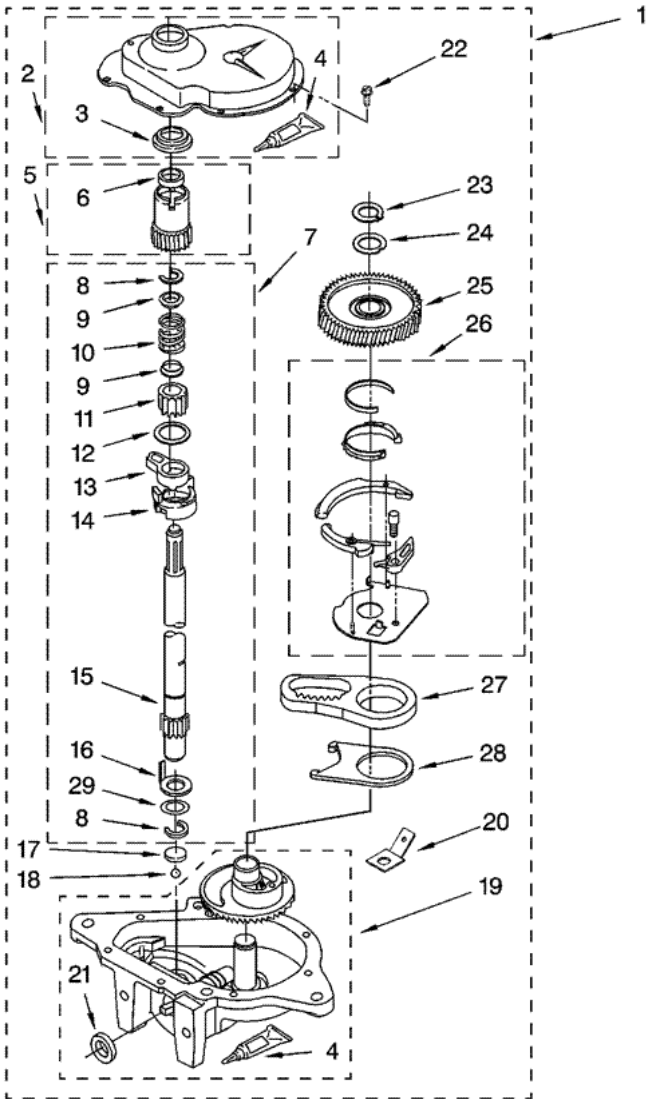

7MWT74500SQ0 FLECHA HUECA

7MWT74500SQ0 FLECHA HUECA

1	388951	BRAKE AND DRIVE TUBE (COMPLETE)
2	62658	RING, THRUST
3	356427	SEAL, DRIVE TUBE
4	64027	TUBE, BASKET DRIVE (INCLUDES ILLUS. 3, 4, 5 & 9)
5	64035	RING, RETAINING
6	64232	SHOE, BRAKE (2)
7	62703	``T`` BEARING, SPIN TUBE
8	3353956	CAP, BRAKE SPRING (2)
9	62647	SPRING, BRAKE
10	3355360	SLEEVE, BRAKE SPRING
11	661516	CAM, BRAKE RELEASE
12	63022	SLEEVE, CAM
13	64194	DRIVER, BRAKE CAM
14	90368	RING, RETAINING

7MWT74500SQ0 TRANSMISION

7MWT74500SQ0 TRANSMISION

1	8532118	GEARCASE (COMPLETE)
2	285202	COVER, GEARCASE
3	3349985	SEAL, GEARCASE COVER
4	285195	SEALER, GASKET (.20 FL. OZ.) (6 ML)
5	63320	PINION, SPIN (INCLUDES ITEM 25)
6	356427	SEAL, SPIN PINION
7	389387	SHAFT, AGITATOR (COMPLETE)
8	90369	RING, RETAINING (2)
9	62677	RETAINER, SPRING (2)
10	62676	SPRING, AGITATE
11	63273	GEAR, AGITATE (INCLUDES 15 & 29)
12	62619	WASHER, AGITATE GEAR
13	62580	CAM FOLLOWER (INCLUDES 14)
14	62581	CAM, AGITATE (INCLUDES 13)
15	285509	SHAFT, AGITATOR (INCLUDES 11 & 29)
16	62618	WASHER, CAM THRUST
17	16018	BEARING, THRUST (INCLUDES 18)
18	85529	BALL, BEARING (INCLUDES 17)
19	389230	BOTTOM AND PINION, GEARCASE
20	3949116	BLOCK TAB, TERMINAL
21	285352	SEAL, THRUST PLUG
22	3351614	SCREW, GEARCASE COVER MOUNTING (8)
23	3362552	RING, RETAINING
24	285735	WASHER KIT, THRUST
25	62570	GEAR, SPIN
26	388253	NEUTRAL ASSEMBLY
27	3349296	RACK, CONNECTING
28	62621	ACTUATOR, SHIFT
29	388815	WASHER, INTERMEDIATE