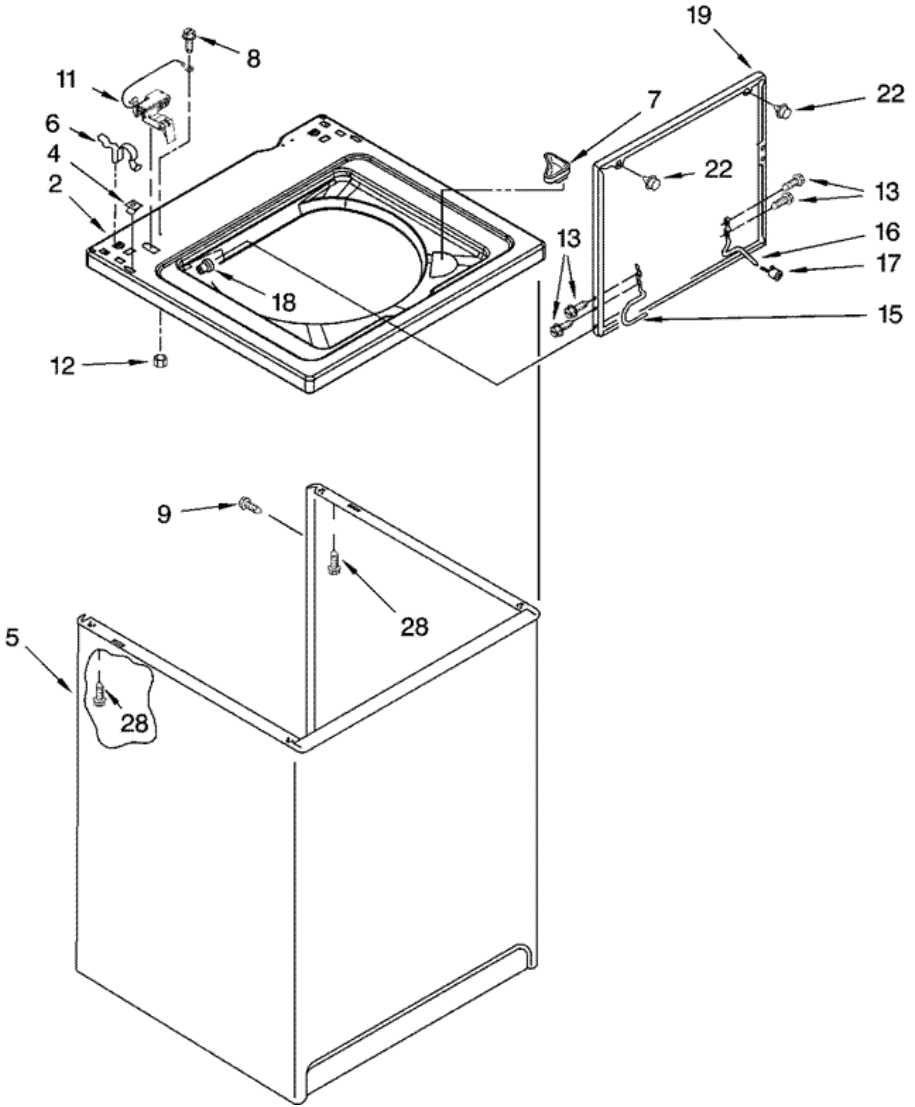

7MWT7450SQ0 GABINETE