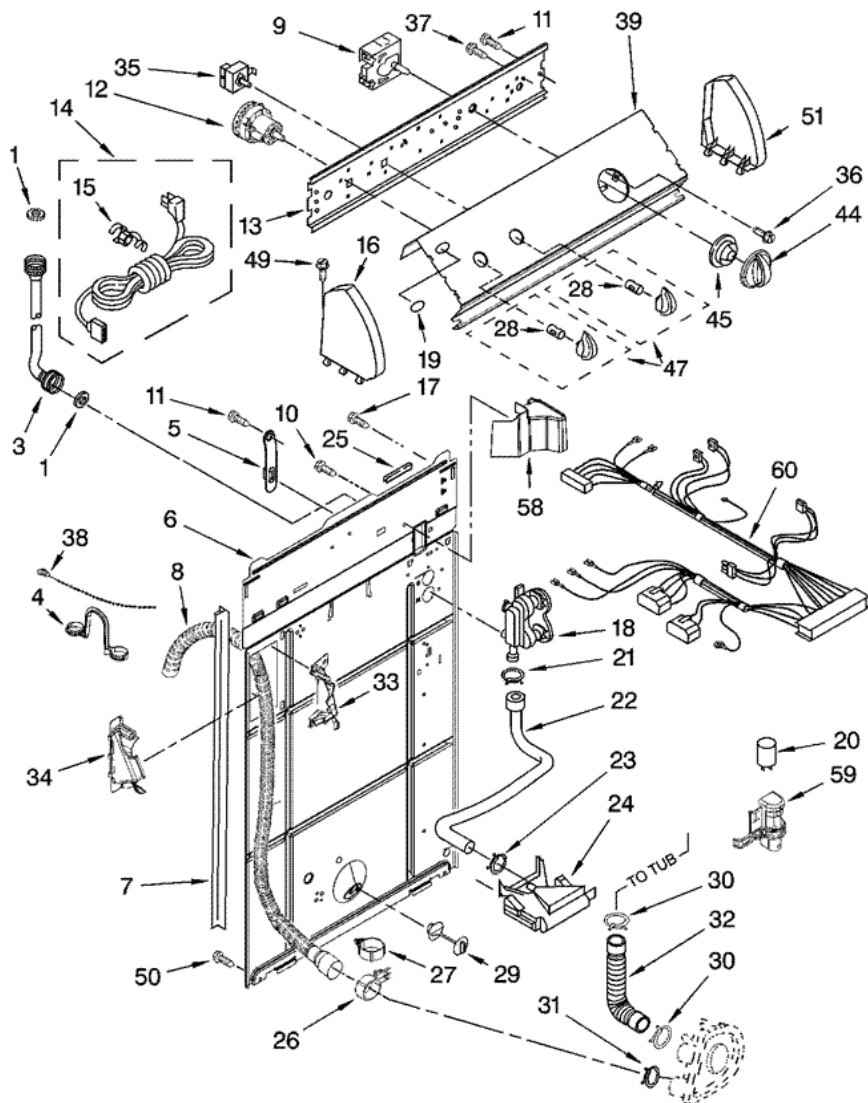

Distribuidor Autorizado

SurteRápido.com

Venta de Refacciones
Electrodomesticas

7MWT7450SQ0 TABLERO

7MWT74500SQ0 TABLERO

1	3976300	WASHER, WATER INLET HOSE (4)
3	8571377	HOSE, WATER INLET (BLUE COUPLER)
3	8571378	HOSE, WATER INLET (RED COUPLER)
4	8577378	U-BEND, DRAIN HOSE
5	8568314	STRAP, CONSLE (2)
6	8541686	PANEL, REAR
7	62747	PAD, REAR PANEL
8	8559373	HOSE, DRAIN (INCLUDES 26 & 27)
9	3953146	TIMER, CONTROL (50 HZ.)
10	9740848	SCREW, 8-18 X 1/2
11	90767	SCREW, 8-18 X 3/8
12	3366848	SWITCH, WATER LEVEL
13	3948814	BRACKET, CONTROL
14	8559419	CORD, POWER
15	8559337	STRAIN RELIEF, POWER CORD
16	8271369	CAP, END (L.H.)
17	3351614	SCREW
18	3952164	VALVE, WATER MIXING
19	3400985	NAMEPLATE
20	8572717	CAPACITOR
21	301958	CLAMP, HOSE
22	8541607	HOSE, VACUUM BREAK
23	370450	CLAMP, HOSE
24	3347034	BREAK, VACUUM
25	303294	EDGE PROTECTOR
26	8541668	CLAMP, LEG
27	8541667	CLAMP, HOSE
28	8536939	CLIP, KNOB
29	8519200	SUPPORT, REAR PANEL
30	3363366	CLAMP, HOSE
31	8317496	CLAMP, HOSE
32	3951449	HOSE, PUMP TO TUB
33	8541669	BUCKET, DRAIN HOSE (LEFT HALF)

34	8541658	BUCKET, DRAIN HOSE (RIGHT HALF)
35	661612	SWITCH, WATER TEMPERATURE
36	3400818	SCREW, TIMER MOUNTING
37	3400073	SCREW, GROUND
38	3347868	CABLE TIE
39	8543006	PANEL, CONSOLE
44	8566022	KNOB, TIMER
45	8566018	DIAL, TIMER
47	8565944	KNOB, CONTROL
49	388326	SCREW, 8-18 X 1.25 (PANEL TO TOP)
50	62863	SCREW, 10-16 X 3/8
51	8271363	CAP, END (R.H.)
58	8314879	SHIELD, INLET VALVE
59	8318046	CLIP, CAPACITOR
60	3958107	HARNES, WIRING (FOR DETAIL SEE PAGES 9 & 10)