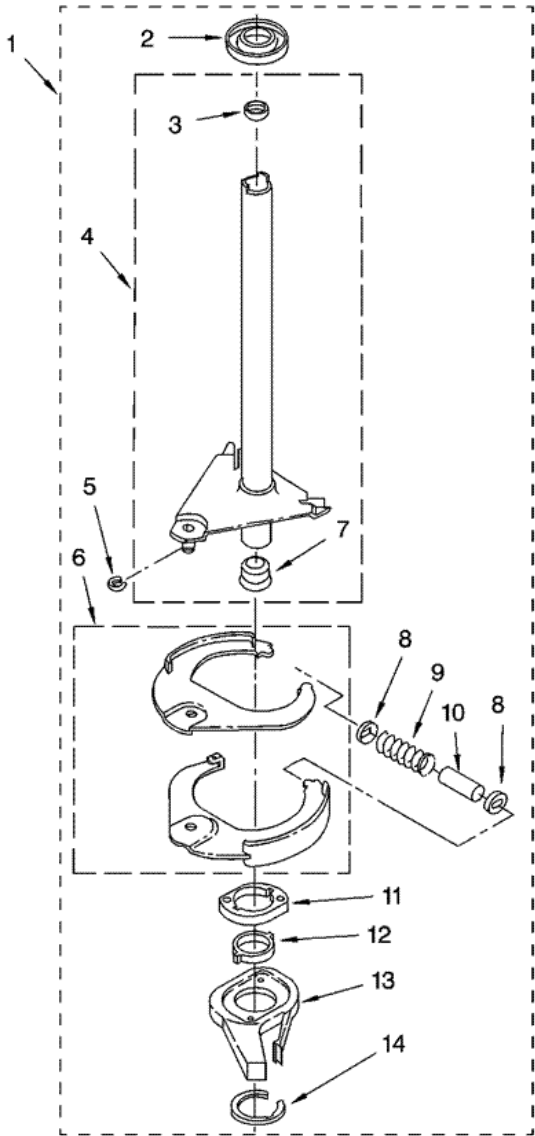

7MWT74500SQ0 FLECHA HUECA