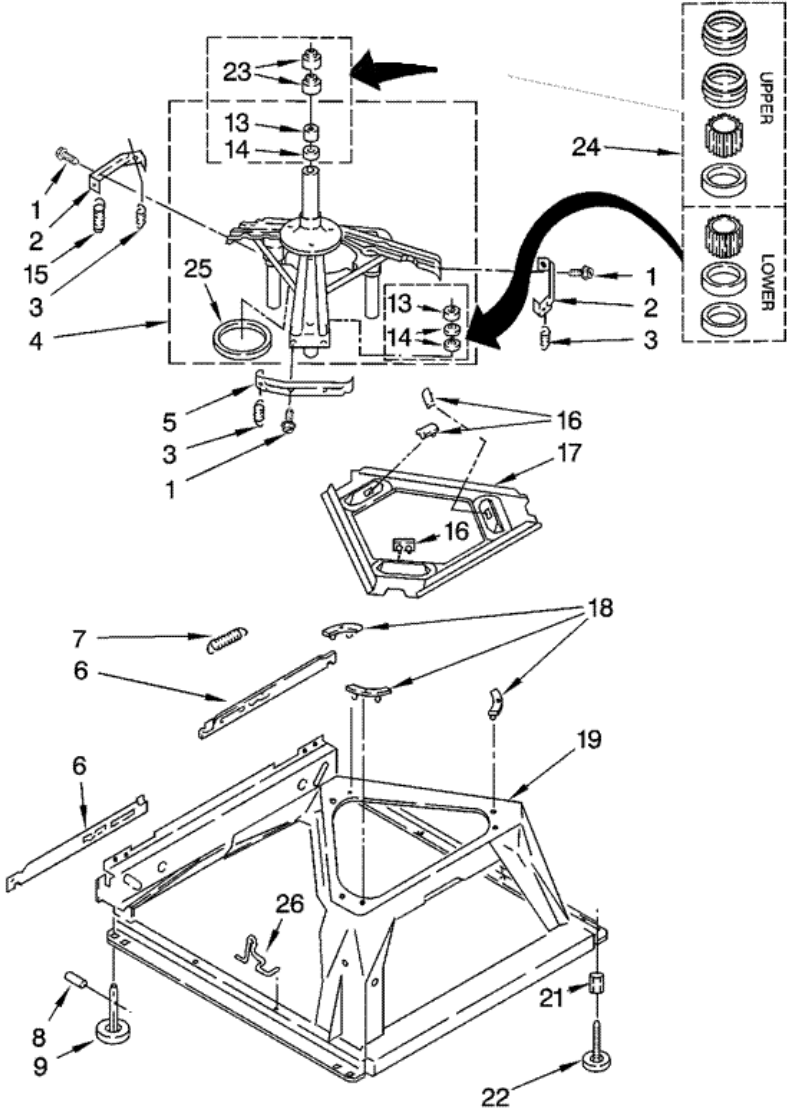

7MWT74500SQ0 BASE