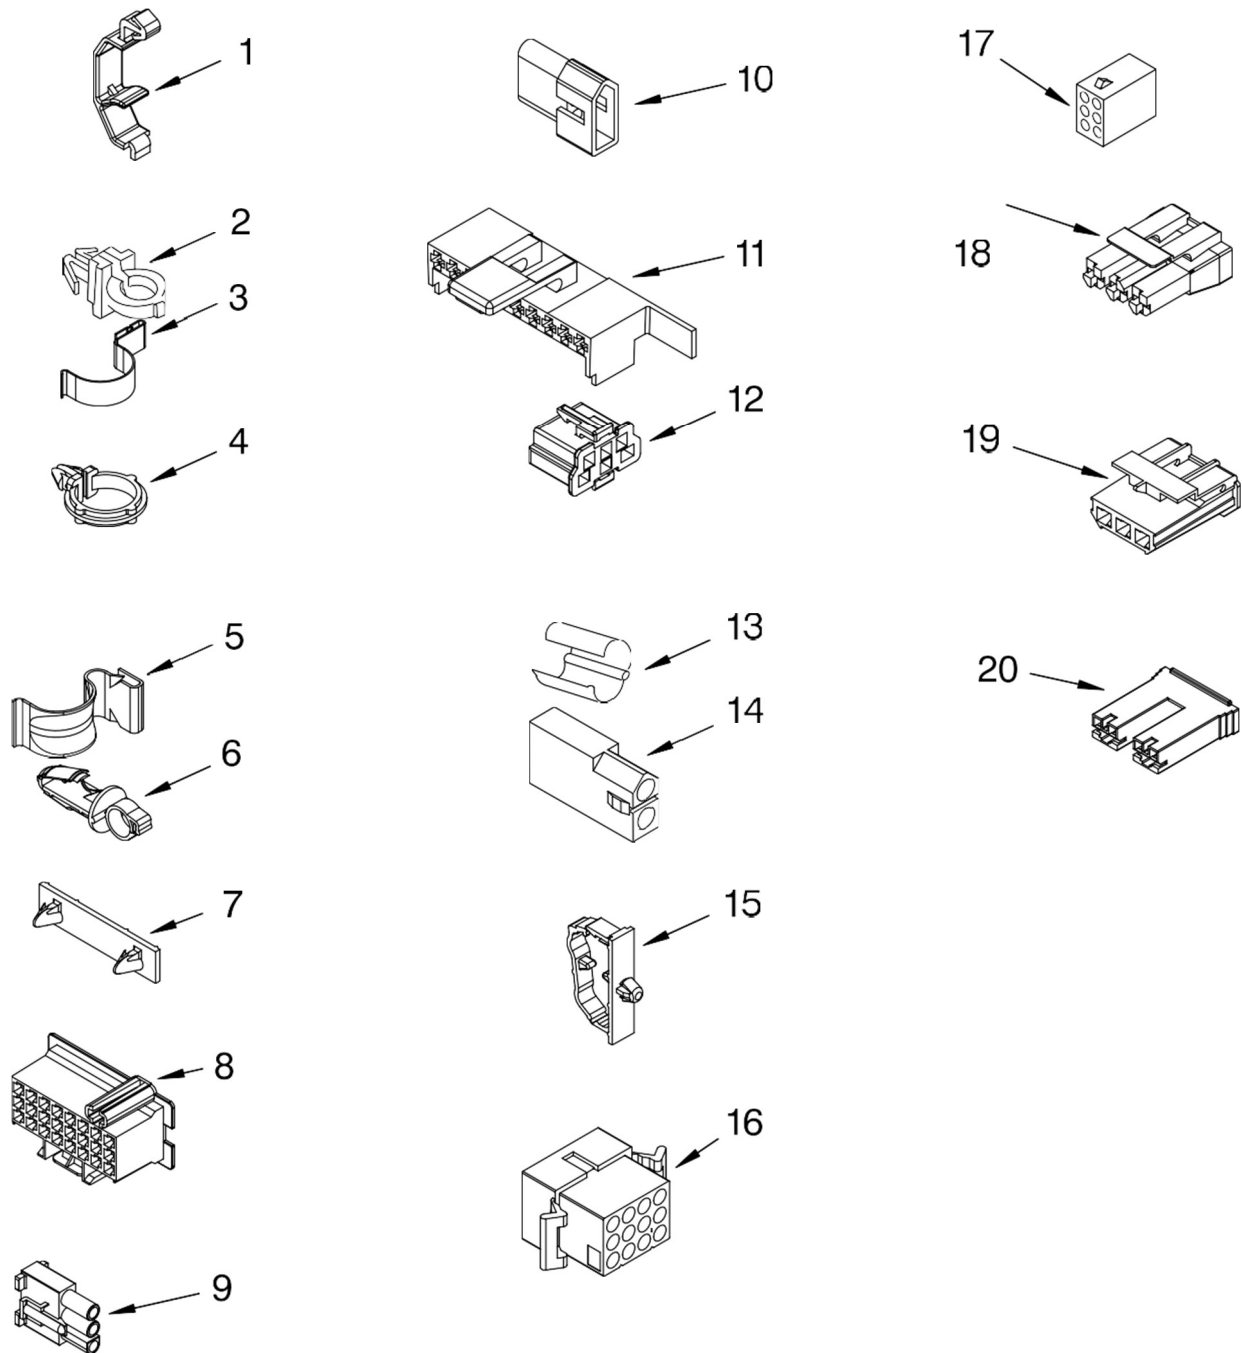

WH2J

Lavadora Whirlpool 7MWT74500SQ1

Illus. No.	Part No.	DESCRIPTION	Illus. No.	Part No.	DESCRIPTION	Illus. No.	Part No.	DESCRIPTION
1	3349557	Retainer, Harness	9	62889	Receptacle, Terminal (3-Way)	16	3390423	Block, Disconnect (12-Way)
2	388498	Clip, Harness				17	3347730	Receptacle (6-Way)
3	3347812	Clip, Harness	10	353424	Plug, Terminal (3-Way)	18	3948617	Connector (T.P.A.) (3-Circuit)
4	3352501	Clip, Harness (Push-In)	11	62505	Block, Disconnect (Motor 2 Speed)	19	3360056	Plug (T.P.A) (3-Circuit) (Pressure Switch)
5	90016	Clip, Harness (Half-Harness)	12	3347243	Block, Disconnect	20		Block, Connector
6	3390496	Clip, Harness	13	63523	Protector		3354925	Natural
7	389379	Retainer, Harness	14	717252	Connector (2-Way)		3354926	Red
8		Timer, Block Disconnect	15	3352944	Clip, Harness			
	3948614	Natural						
	352089	Black						

FOR COMPLETE WIRING HARNESS REFER TO CONTROL AND REAR PANEL PARTS PAGE

WH2J

FOR ORDERING INFORMATION REFER TO PARTS PRICE LIST