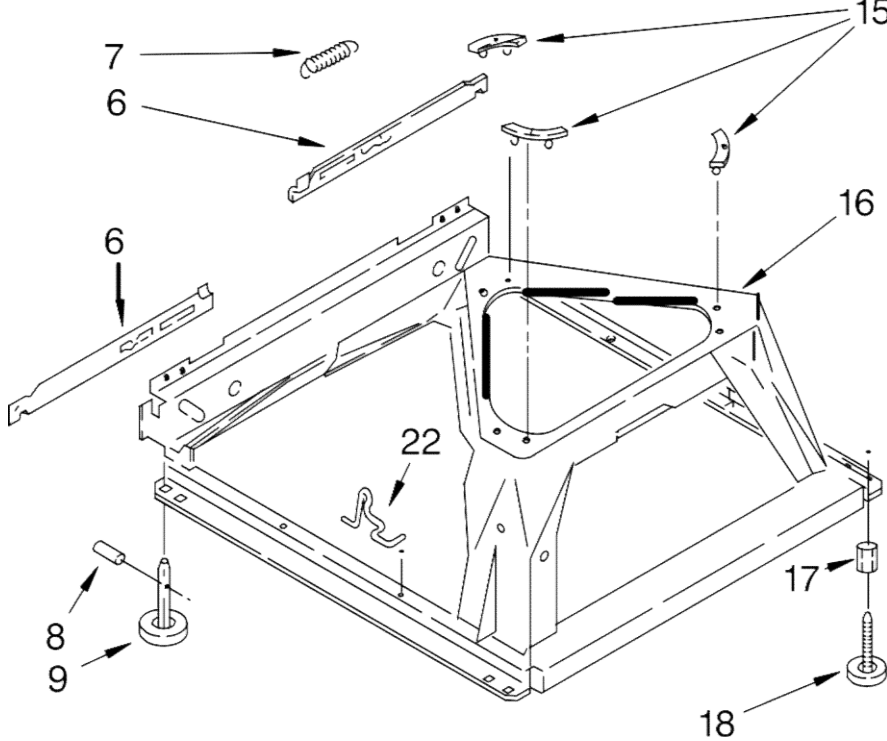

Illus. No.	Part No.	DESCRIPTION
15	8559337	Strain Relief, Power Cord
16	8271369	Cap, End (L.H.)
17	8271363	Cap, End (R.H.)
18	3952164	Valve, Water Mixing
19	3400985	Medallion
20	8572717	Capacitor
21	301958	Clamp, Hose
22	8541607	Hose, Vacuum Break
23	370450	Clamp, Hose
24	3347034	Break, Vacuum
25	303294	Edge Protector
26	8541668	Clamp, Leg
27	8541667	Clamp, Hose
28	8536939	Clip, Knob
29	8519200	Support, Rear Panel
30	3363366	Clamp, Hose
31	8317496	Clamp, Hose
32	3951449	Hose, Pump To Tub (Includes Item 30)

Illus. No.	Part No.	DESCRIPTION
33	8541669	Bucket, Drain Hose (Left Half)
34	8541658	Bucket, Drain Hose (Right Half)
35	661612	Switch, Water Temperature
36	3400818	Screw, Timer Mounting
37	3400073	Screw, Ground
38	8318046	Clip, Capacitor
39	8543006	Panel, Console
40	8566022	Knob, Timer
41	8566018	Dial, Timer
42	8565944	Knob, Control
43	3351614	Screw, Ground
44	388326	Screw, 8-18 x 1.25 (Panel to Top)
45	62863	Screw, 10-16 x 3/8
46	8314879	Shield, Inlet Valve
47	W10169161	Harness, Wiring (For Detail See Pages 9 & 10)

Illus. No.	Part No.	DESCRIPTION	Illus. No.	Part No.	DESCRIPTION
1	388951	Brake & Drive Tube (Complete) (Refer to Page 11 For Further Breakdown)	10	3357334	Screw, Gearcase To Base (3)
2	63292	Washer, Spin Tube Thrust	11	62611	Plate, Motor Mount To Gearcase
3	62697	Ring, Spin Tube Support	12	62691	Grommet, Motor (4)
4	63283	Ring, Retainer	13	3364003	Coupling, Motor And Isolation
5	3951311	Clutch (Complete)	14	8577374	Seal
6	3951308	Band & Lining, Clutch (Includes Illus. 7 & 8)	15	3355454	Clip, Anti-Rattle
7	62646	Cap, Clutch Spring (2)	16	3400516	Screw
8	3946792	Spring, Clutch	17	W10086010	Retainer, Motor (2)
9	8532118	Gearcase (Complete) (Refer To Page 12 For Further Breakdown)	18	3362089	Shield, Tub To Motor
			19	8528157	Motor, Main Drive
			20	3952056	Switch, Main Drive Motor
			21	8546127	Retainer, Pump (2)
			22	3363394	Pump (Complete)
			23	3387485	Screw (2) 10-16 x 5/8
			24	8316060	Shield, Motor