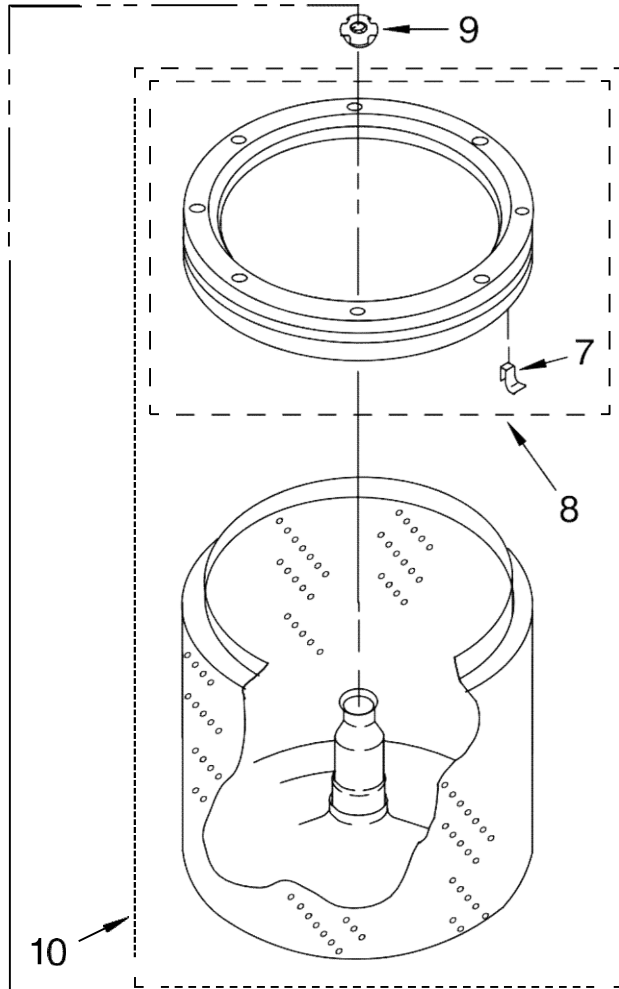

FOR ORDERING INFORMATION REFER TO PARTS PRICE LIST

Lavadora Whirlpool 7MWT74500SQ1

Illus. No.	Part No.	DESCRIPTION
1	3355758	Cap, Agitator
2	358237	Screw & Washer (5/16-24 x 1)
3	3949550	Washer
4	63235	Agitator
5	3360611	Tub Ring
6	3359586	Gasket, Tub Ring
7	8519815	Clip, Balance Ring (8)
8	3956205	Balance Ring
9	21366	Nut, Spanner 10
	3956206	Basket
11	63125	Tub
12	389140	Block, Basket Drive
13	383727	Gasket, Centerpost
14	2219077	Clip, Pressure Switch Hose
15	3363657	Hose, Pressure Switch