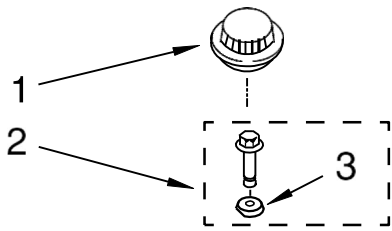

FOR ORDERING INFORMATION REFER TO PARTS PRICE LIST

Lavadora Whirlpool 7MWT74500SQ1

Illus. No.	Part No.	DESCRIPTION
1	3355758	Cap, Agitator
2	358237	Screw & Washer (5/16-24 x 1)
3	3949550	Washer
4	63235	Agitator
5	3360611	Tub Ring
6	3359586	Gasket, Tub Ring
7	8519815	Clip, Balance Ring (8)
8	3956205	Balance Ring
9	21366	Nut, Spanner 10
	3956206	Basket
11	63125	Tub
12	389140	Block, Basket Drive
13	383727	Gasket, Centerpost
14	2219077	Clip, Pressure Switch Hose
15	3363657	Hose, Pressure Switch