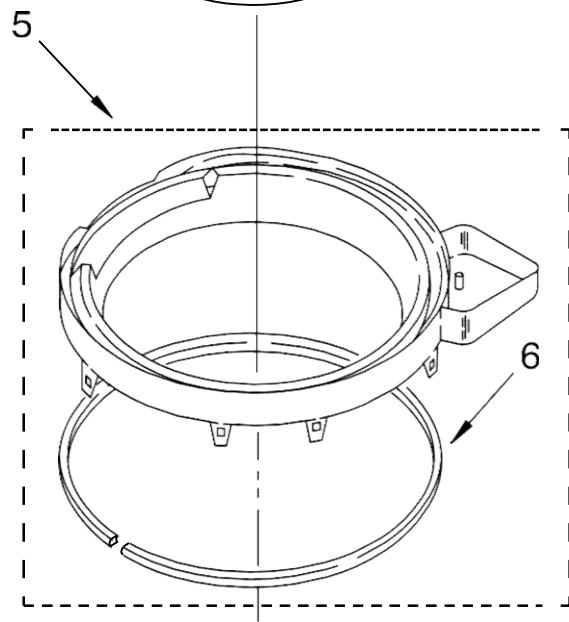

FOR ORDERING INFORMATION REFER TO PARTS PRICE LIST

Lavadora Whirlpool 7MWT74500SQ1

Illus. No.	Part No.	DESCRIPTION
1	3355758	Cap, Agitator
2	358237	Screw & Washer (5/16-24 x 1)
3	3949550	Washer
4	63235	Agitator
5	3360611	Tub Ring
6	3359586	Gasket, Tub Ring
7	8519815	Clip, Balance Ring (8)
8	3956205	Balance Ring
9	21366	Nut, Spanner 10
	3956206	Basket
11	63125	Tub
12	389140	Block, Basket Drive
13	383727	Gasket, Centerpost
14	2219077	Clip, Pressure Switch Hose
15	3363657	Hose, Pressure Switch