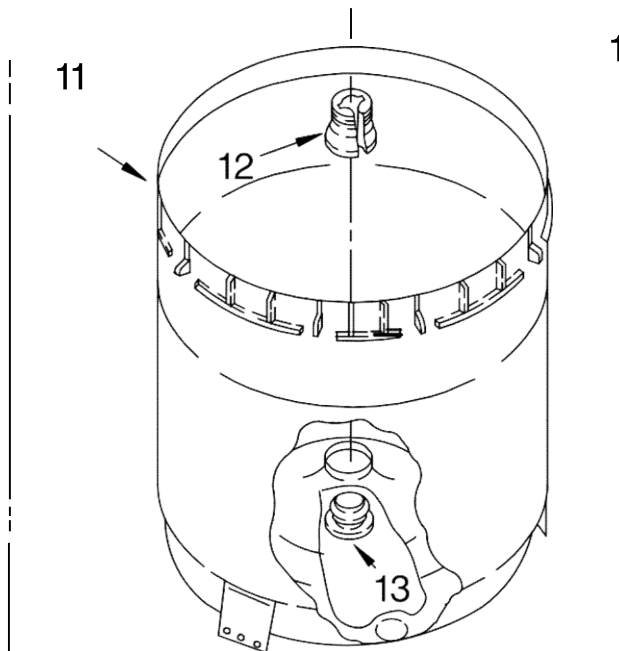

FOR ORDERING INFORMATION REFER TO PARTS PRICE LIST

Lavadora Whirlpool 7MWT74500SQ1

Illus. No.	Part No.	DESCRIPTION
1	3355758	Cap, Agitator
2	358237	Screw & Washer (5/16-24 x 1)
3	3949550	Washer
4	63235	Agitator
5	3360611	Tub Ring
6	3359586	Gasket, Tub Ring
7	8519815	Clip, Balance Ring (8)
8	3956205	Balance Ring
9	21366	Nut, Spanner 10
	3956206	Basket
11	63125	Tub
12	389140	Block, Basket Drive
13	383727	Gasket, Centerpost
14	2219077	Clip, Pressure Switch Hose
15	3363657	Hose, Pressure Switch