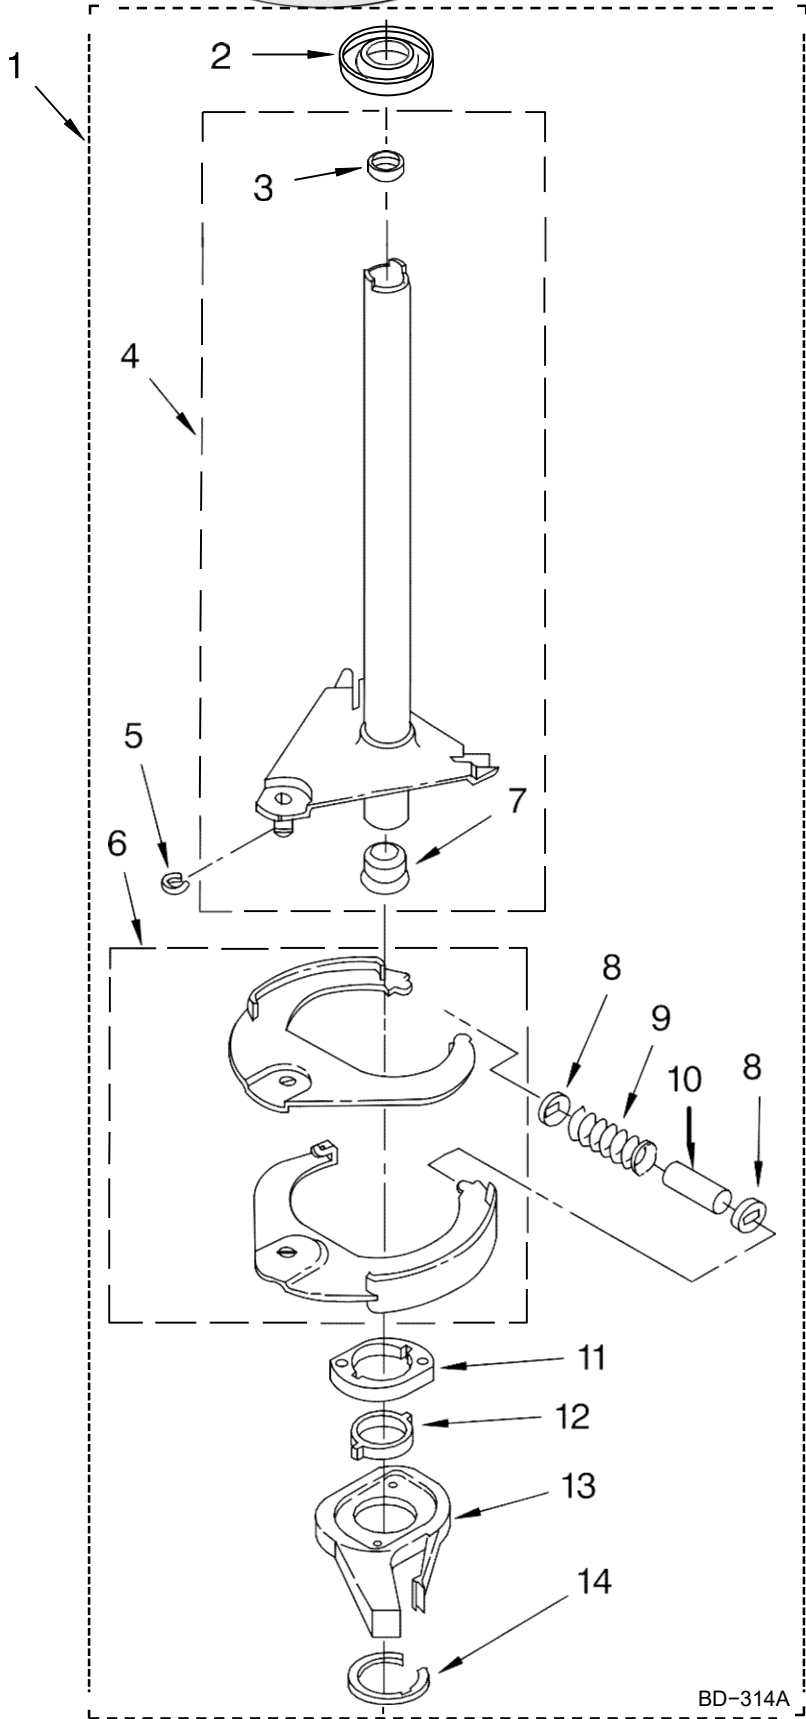

Illus. No.	Part No.	DESCRIPTION
1	388951	Brake And Drive Tube (Complete)
2	62658	Ring, Thrust
3	356427	Seal, Drive Tube
4	64027	Tube, Basket Drive (Includes Illus. 3, 4, 5 & 9)
5	64035	Ring, Retaining
6	64232	Shoe, Brake (2)
7	62703	"T" Bearing, Spin Tube
8	3353956	Cap, Brake Spring (2)
9	62647	Spring, Brake
10	3355360	Sleeve, Brake Spring
11	661516	Cam, Brake Release
12	63022	Sleeve, Cam
13	64194	Driver, Brake Cam
14	90368	Ring, Retaining

FOLLOWING PARTS NOT ILLUSTRATED

285208 Lubricant
(Use Only In Brake Shoe Assembly On Roller & Pin)

BD-314A

FOR ORDERING INFORMATION REFER TO PARTS PRICE LIST