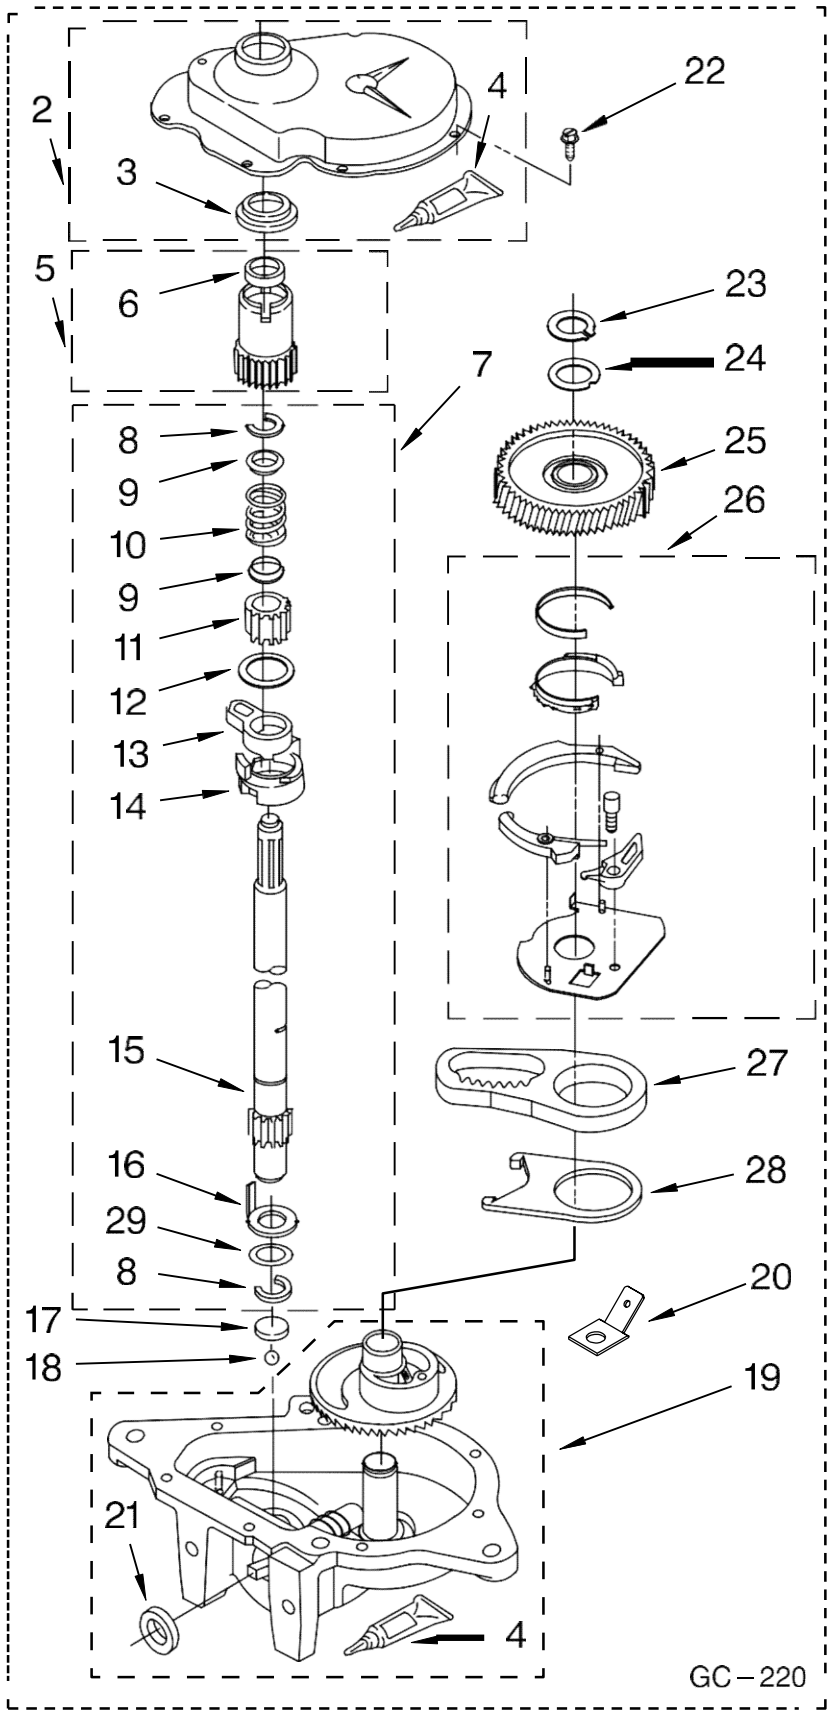

Illus. No.	Part No.	DESCRIPTION
1	8532118	Gearcase (Complete)
2	285202	Cover, Gearcase
3	3349985	Seal, Gearcase Cover
4	285195	Sealer, Gasket (.20 Fl. Oz.) (6 ml)
5	63320	Pinion, Spin (Includes Illus. 25)
6	356427	Seal, Spin Pinion
7	389387	Shaft, Agitator (Complete)
8	90369	Ring, Retaining (2)
9	62677	Retainer, Spring (2)
10	62676	Spring, Agitate
11	63273	Gear, Agitate (Includes 15 & 29)
12	62619	Washer, Agitate Gear
13	62580	Cam Follower (Includes 14)
14	62581	Cam, Agitate (Includes 13)
15	285509	Shaft, Agitator (Includes 11 & 29)
16	62618	Washer, Cam Thrust
17	16018	Bearing, Thrust (Includes 18)
18	85529	Ball, Bearing (Includes 17)
19	389230	Bottom and Pinion, Gearcase
20	3949116	Block Tab, Terminal
21	285352	Seal, Thrust Plug
22	3351614	Screw, Gearcase Cover Mounting (8) (10-24 x 3/8)
23	3362552	Ring, Retaining
24	285735	Washer Kit, Thrust
25	62570	Gear, Spin
26	388253	Neutral Assembly
27	3349296	Rack, Connecting
28	62621	Actuator, Shift
29	388815	Washer, Intermediate