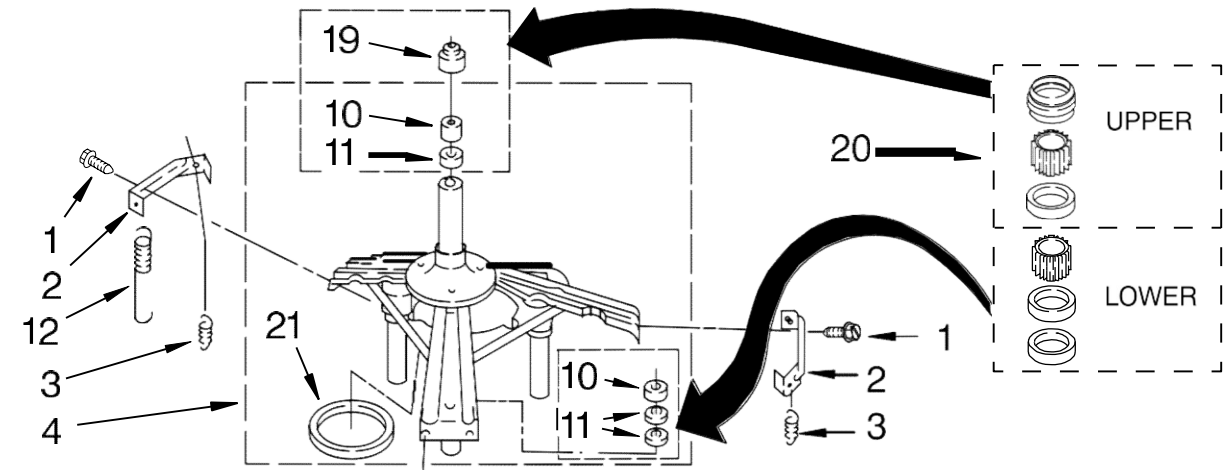

Illus. No.	Part No.	DESCRIPTION
15	8559337	Strain Relief, Power Cord
16	8271369	Cap, End (L.H.)
17	8271363	Cap, End (R.H.)
18	3952164	Valve, Water Mixing
19	3400985	Medallion
20	8572717	Capacitor
21	301958	Clamp, Hose
22	8541607	Hose, Vacuum Break
23	370450	Clamp, Hose
24	3347034	Break, Vacuum
25	303294	Edge Protector
26	8541668	Clamp, Leg
27	8541667	Clamp, Hose
28	8536939	Clip, Knob
29	8519200	Support, Rear Panel
30	3363366	Clamp, Hose
31	8317496	Clamp, Hose
32	3951449	Hose, Pump To Tub (Includes Item 30)

Illus. No.	Part No.	DESCRIPTION
33	8541669	Bucket, Drain Hose (Left Half)
34	8541658	Bucket, Drain Hose (Right Half)
35	661612	Switch, Water Temperature
36	3400818	Screw, Timer Mounting
37	3400073	Screw, Ground
38	8318046	Clip, Capacitor
39	8543006	Panel, Console
40	8566022	Knob, Timer
41	8566018	Dial, Timer
42	8565944	Knob, Control
43	3351614	Screw, Ground
44	388326	Screw, 8-18 x 1.25 (Panel to Top)
45	62863	Screw, 10-16 x 3/8
46	8314879	Shield, Inlet Valve
47	W10169161	Harness, Wiring (For Detail See Pages 9 & 10)

Illus. No.	Part No.	DESCRIPTION	Illus. No.	Part No.	DESCRIPTION
1	388951	Brake & Drive Tube (Complete) (Refer to Page 11 For Further Breakdown)	10	3357334	Screw, Gearcase To Base (3)
2	63292	Washer, Spin Tube Thrust	11	62611	Plate, Motor Mount To Gearcase
3	62697	Ring, Spin Tube Support	12	62691	Grommet, Motor (4)
4	63283	Ring, Retainer	13	3364003	Coupling, Motor And Isolation
5	3951311	Clutch (Complete)	14	8577374	Seal
6	3951308	Band & Lining, Clutch (Includes Illus. 7 & 8)	15	3355454	Clip, Anti-Rattle
7	62646	Cap, Clutch Spring (2)	16	3400516	Screw
8	3946792	Spring, Clutch	17	W10086010	Retainer, Motor (2)
9	8532118	Gearcase (Complete) (Refer To Page 12 For Further Breakdown)	18	3362089	Shield, Tub To Motor
			19	8528157	Motor, Main Drive
			20	3952056	Switch, Main Drive Motor
			21	8546127	Retainer, Pump (2)
			22	3363394	Pump (Complete)
			23	3387485	Screw (2) 10-16 x 5/8
			24	8316060	Shield, Motor