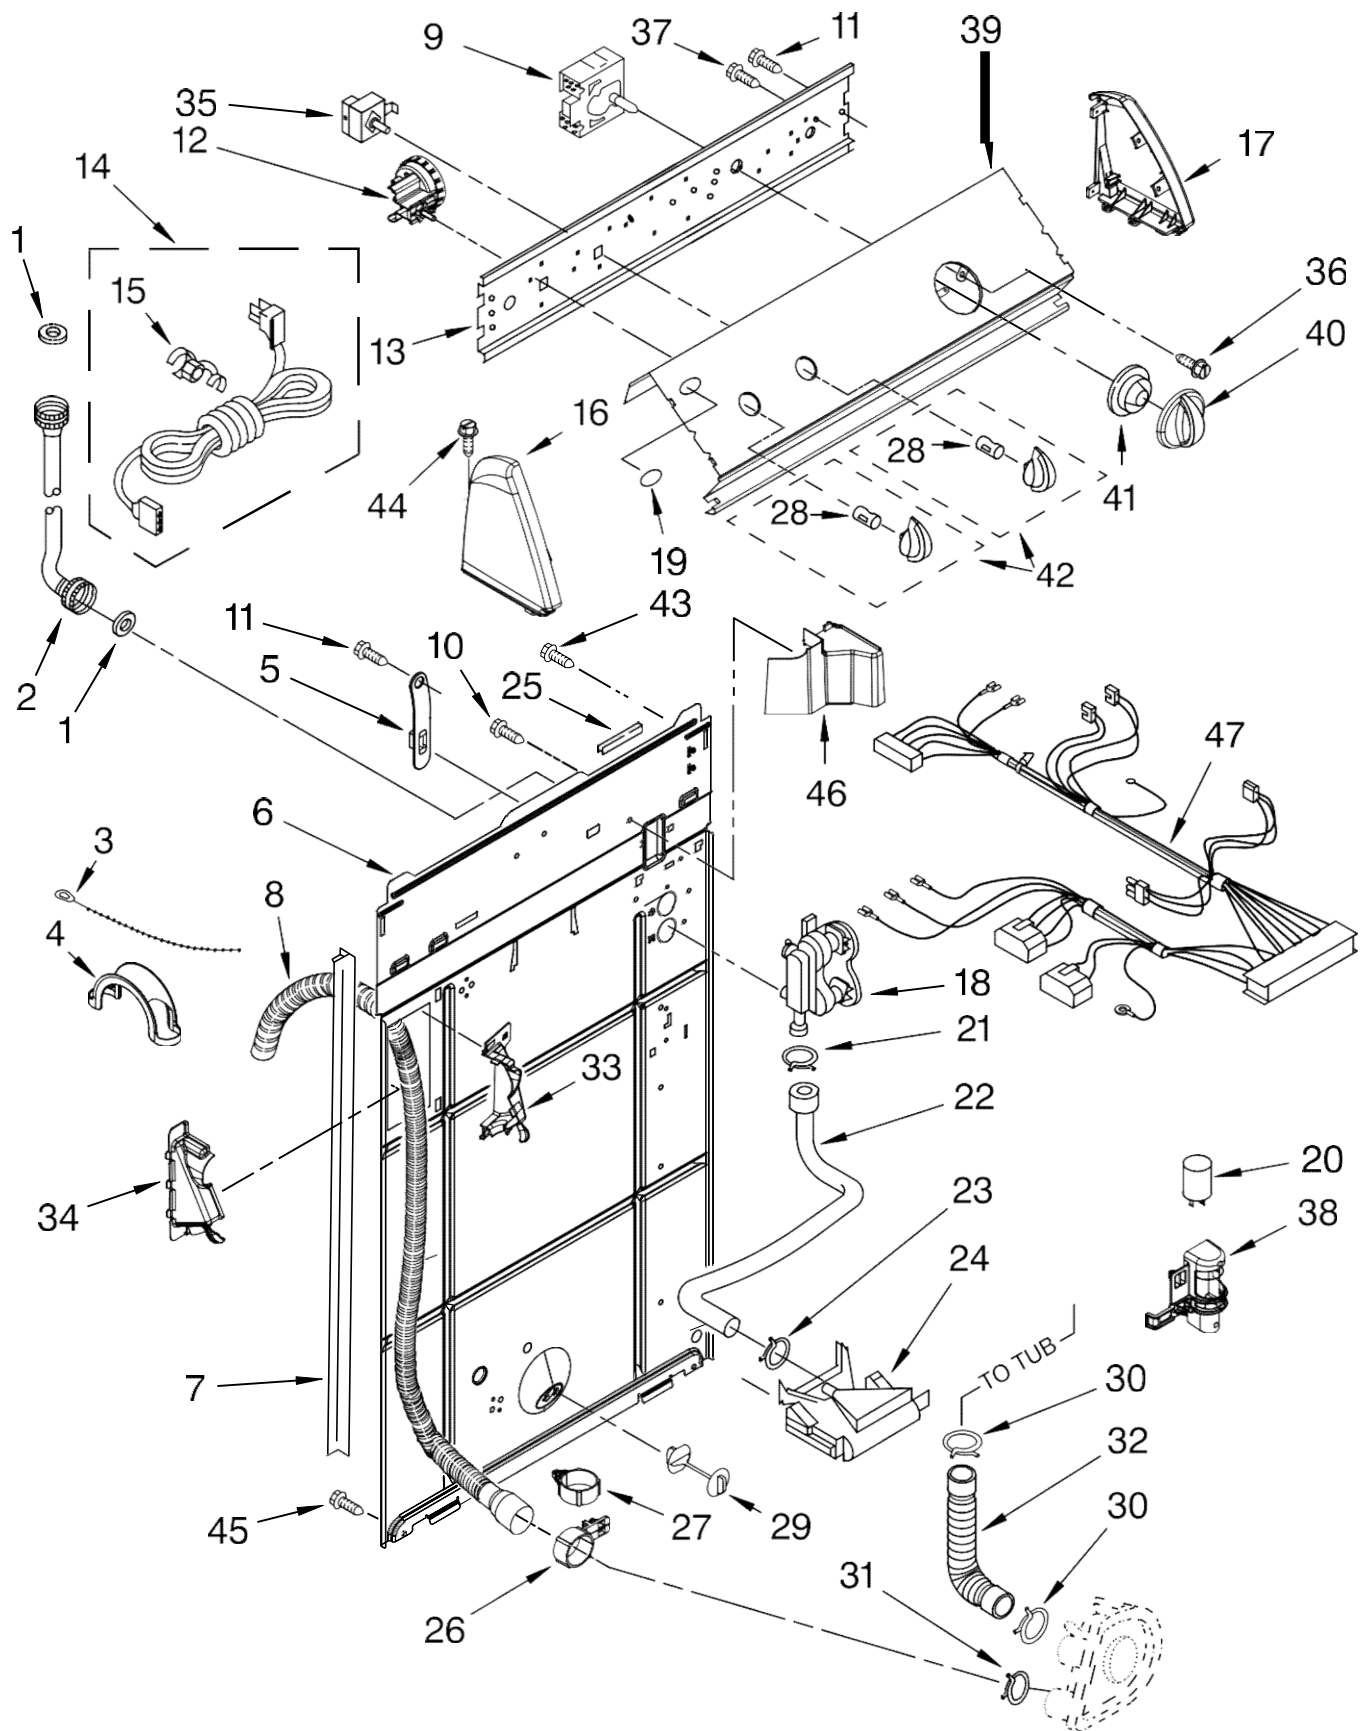

## Lavadora Whirlpool 7MWT74500SQ1

Illus. No.	Part No.	DESCRIPTION
1		Literature Parts
	W10071230	Installation Instructions
	8558666	Feature Sheet
	8539806	Use & Care Guide
	W10096870	Energy Guide
	8542376	Wiring Diagram
2	8557513	Lid
3	9724509	Bumper, Lid (2)
4	W10119872	Screw, Lid Hinge Mounting (4)
5	8318088	Hinge, Lid (L.H.)
6	54583	Hinge, Lid (R.H.)
7	19119	Bumper, Lid Hinge
8	3351614	Screw, Ground
9	8318084	Switch, Lid
10	62780	Clip, Top & Cabinet & Rear Panel (2)
11	3362952	Dispenser, Bleach
12	357213	Nut, Push-In (2)
13	8541617	Top
14	21258	Bearing, Lid Hinge (2)
15	8533959	Nut, Hex
16	63128	Cabinet
17	3390631	Screw, 10-16 x 3/8 (4)

FOR ORDERING INFORMATION REFER TO PARTS PRICE LIST

**Lavadora Whirlpool 7MWT74500SQ1**

Illus. No.	Part No.	DESCRIPTION
1	3976300	Washer, Water Inlet Hose (4)
2		Hose, Water Inlet
	8571377	Blue Coupler
	8571378	Red Coupler
3	3347868	Cable Tie
4	8577378	U-Bend, Drain Hose
5	8568314	Strap, Consle (2)
6	8541686	Panel, Rear
7	62747	Pad, Rear Panel
8	W10122138	Hose, Drain (Includes 26 & 27)
9	3953146	Timer, Control (50 Hz.) (Motor Not A Service Part)
10	9740848	Screw, 8-18 x 1/2
11	90767	Screw, 8-18 x 3/8
12	8577845	Switch, Water Level
13	3948814	Bracket, Control
14	8559419	Cord, Power

Illus. No.	Part No.	DESCRIPTION
15	8559337	Strain Relief, Power Cord
16	8271369	Cap, End (L.H.)
17	8271363	Cap, End (R.H.)
18	3952164	Valve, Water Mixing
19	3400985	Medallion
20	8572717	Capacitor
21	301958	Clamp, Hose
22	8541607	Hose, Vacuum Break
23	370450	Clamp, Hose
24	3347034	Break, Vacuum
25	303294	Edge Protector
26	8541668	Clamp, Leg
27	8541667	Clamp, Hose
28	8536939	Clip, Knob
29	8519200	Support, Rear Panel
30	3363366	Clamp, Hose
31	8317496	Clamp, Hose
32	3951449	Hose, Pump To Tub (Includes Item 30)