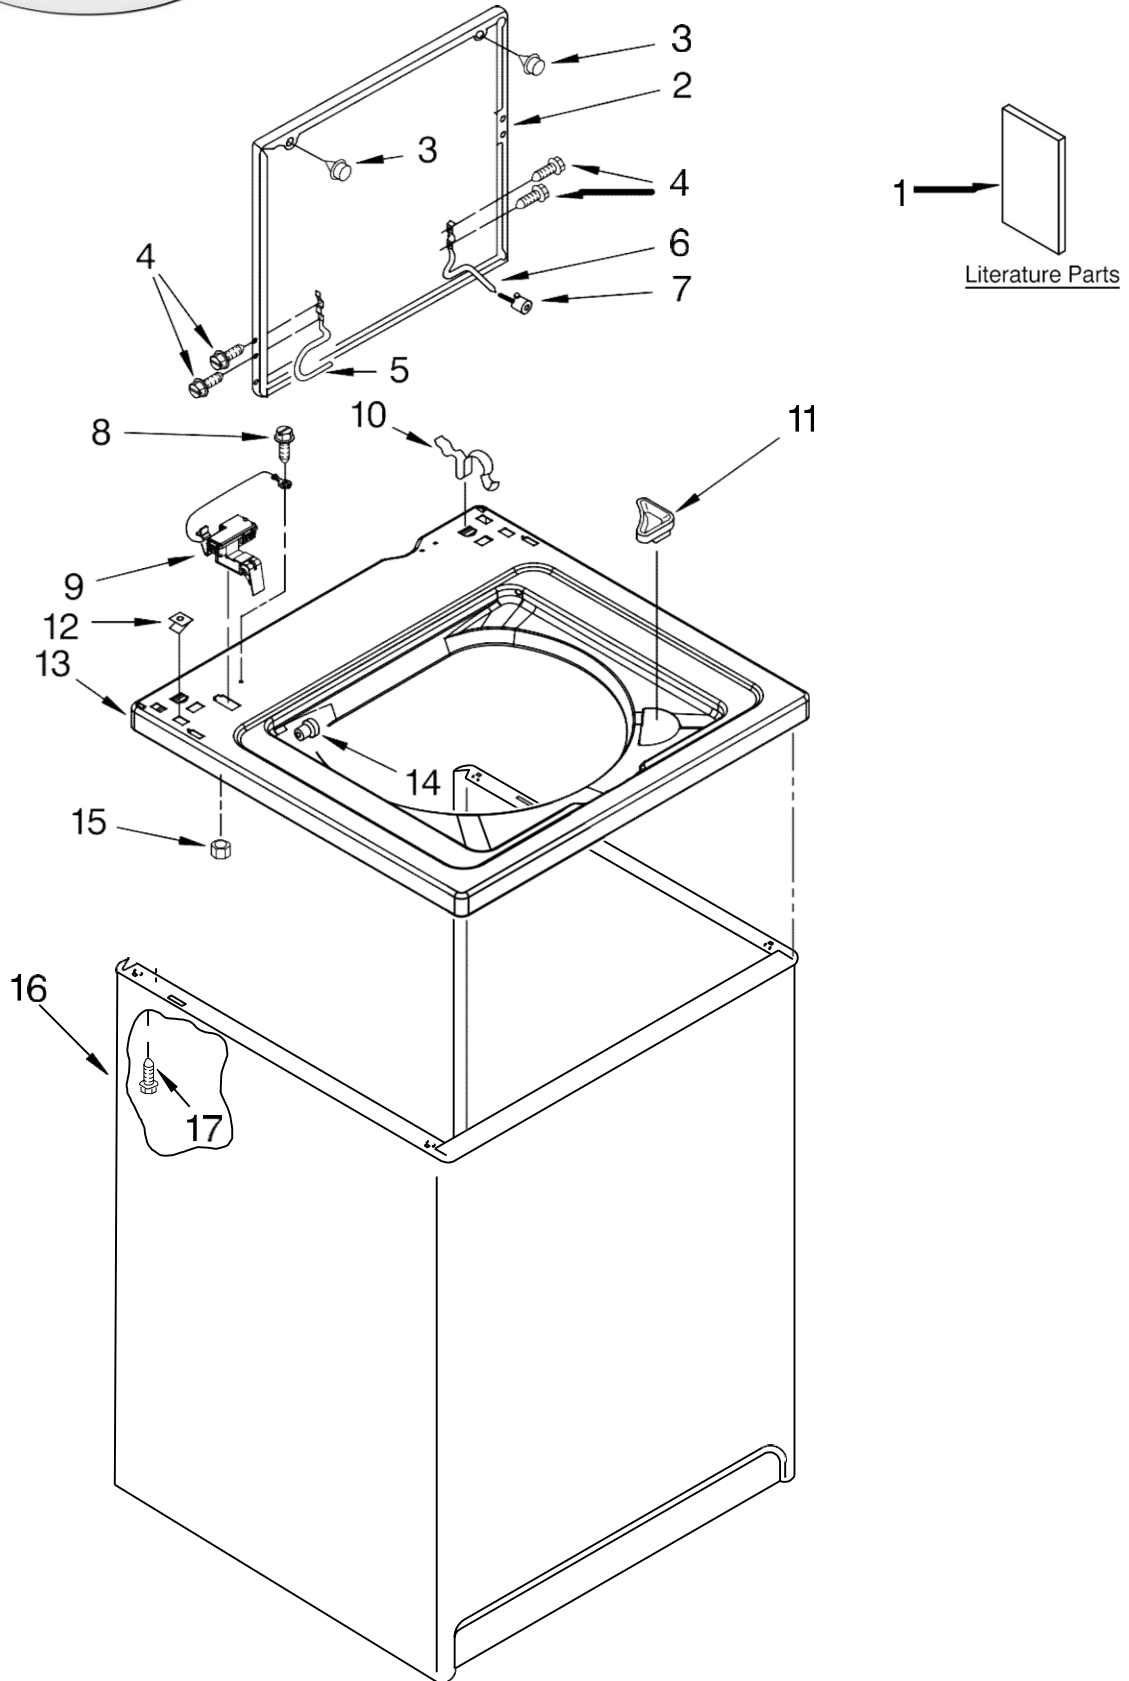

## Lavadora Whirlpool 7MWT74500SQ1

Illus. No.	Part No.	DESCRIPTION
1		Literature Parts
	W10071230	Installation Instructions
	8558666	Feature Sheet
	8539806	Use & Care Guide
	W10096870	Energy Guide
	8542376	Wiring Diagram
2	8557513	Lid
3	9724509	Bumper, Lid (2)
4	W10119872	Screw, Lid Hinge Mounting (4)
5	8318088	Hinge, Lid (L.H.)
6	54583	Hinge, Lid (R.H.)
7	19119	Bumper, Lid Hinge
8	3351614	Screw, Ground
9	8318084	Switch, Lid
10	62780	Clip, Top & Cabinet & Rear Panel (2)
11	3362952	Dispenser, Bleach
12	357213	Nut, Push-In (2)
13	8541617	Top
14	21258	Bearing, Lid Hinge (2)
15	8533959	Nut, Hex
16	63128	Cabinet
17	3390631	Screw, 10-16 x 3/8 (4)

FOR ORDERING INFORMATION REFER TO PARTS PRICE LIST

**Lavadora Whirlpool 7MWT74500SQ1**

Illus. No.	Part No.	DESCRIPTION
1	3976300	Washer, Water Inlet Hose (4)
2		Hose, Water Inlet
	8571377	Blue Coupler
	8571378	Red Coupler
3	3347868	Cable Tie
4	8577378	U-Bend, Drain Hose
5	8568314	Strap, Consle (2)
6	8541686	Panel, Rear
7	62747	Pad, Rear Panel
8	W10122138	Hose, Drain (Includes 26 & 27)
9	3953146	Timer, Control (50 Hz.) (Motor Not A Service Part)
10	9740848	Screw, 8-18 x 1/2
11	90767	Screw, 8-18 x 3/8
12	8577845	Switch, Water Level
13	3948814	Bracket, Control
14	8559419	Cord, Power

Illus. No.	Part No.	DESCRIPTION
15	8559337	Strain Relief, Power Cord
16	8271369	Cap, End (L.H.)
17	8271363	Cap, End (R.H.)
18	3952164	Valve, Water Mixing
19	3400985	Medallion
20	8572717	Capacitor
21	301958	Clamp, Hose
22	8541607	Hose, Vacuum Break
23	370450	Clamp, Hose
24	3347034	Break, Vacuum
25	303294	Edge Protector
26	8541668	Clamp, Leg
27	8541667	Clamp, Hose
28	8536939	Clip, Knob
29	8519200	Support, Rear Panel
30	3363366	Clamp, Hose
31	8317496	Clamp, Hose
32	3951449	Hose, Pump To Tub (Includes Item 30)