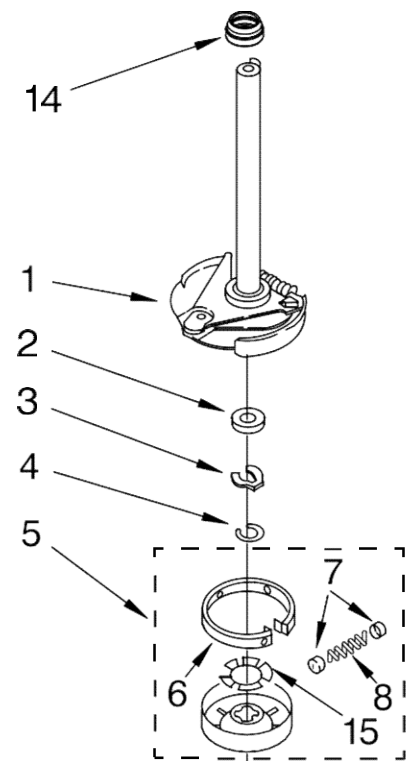

Illus. No.	Part No.	DESCRIPTION
33	8541669	Bucket, Drain Hose (Left Half)
34	8541658	Bucket, Drain Hose (Right Half)
35	661612	Switch, Water Temperature
36	3400818	Screw, Timer Mounting
37	3400073	Screw, Ground
38	8318046	Clip, Capacitor
39	8543006	Panel, Console
40	8566022	Knob, Timer
41	8566018	Dial, Timer
42	8565944	Knob, Control
43	3351614	Screw, Ground
44	388326	Screw, 8-18 x 1.25 (Panel to Top)
45	62863	Screw, 10-16 x 3/8
46	8314879	Shield, Inlet Valve
47	W10169161	Harness, Wiring (For Detail See Pages 9 & 10)

## Lavadora Whirlpool 7MWT74500SQ1

<b>Illus. No.</b>	<b>Part No.</b>	<b>DESCRIPTION</b>
1	3355758	Cap, Agitator
2	358237	Screw & Washer (5/16-24 x 1)
3	3949550	Washer
4	63235	Agitator
5	3360611	Tub Ring
6	3359586	Gasket, Tub Ring
7	8519815	Clip, Balance Ring (8)
8	3956205	Balance Ring
9	21366	Nut, Spanner 10
	3956206	Basket
11	63125	Tub
12	389140	Block, Basket Drive
13	383727	Gasket, Centerpost
14	2219077	Clip, Pressure Switch Hose
15	3363657	Hose, Pressure Switch

Illus. No.	Part No.	DESCRIPTION	Illus. No.	Part No.	DESCRIPTION
1	388951	Brake & Drive Tube (Complete) (Refer to Page 11 For Further Breakdown)	10	3357334	Screw, Gearcase To Base (3)
2	63292	Washer, Spin Tube Thrust	11	62611	Plate, Motor Mount To Gearcase
3	62697	Ring, Spin Tube Support	12	62691	Grommet, Motor (4)
4	63283	Ring, Retainer	13	3364003	Coupling, Motor And Isolation
5	3951311	Clutch (Complete)	14	8577374	Seal
6	3951308	Band & Lining, Clutch (Includes Illus. 7 & 8)	15	3355454	Clip, Anti-Rattle
7	62646	Cap, Clutch Spring (2)	16	3400516	Screw
8	3946792	Spring, Clutch	17	W10086010	Retainer, Motor (2)
9	8532118	Gearcase (Complete) (Refer To Page 12 For Further Breakdown)	18	3362089	Shield, Tub To Motor
			19	8528157	Motor, Main Drive
			20	3952056	Switch, Main Drive Motor
			21	8546127	Retainer, Pump (2)
			22	3363394	Pump (Complete)
			23	3387485	Screw (2) 10-16 x 5/8
			24	8316060	Shield, Motor