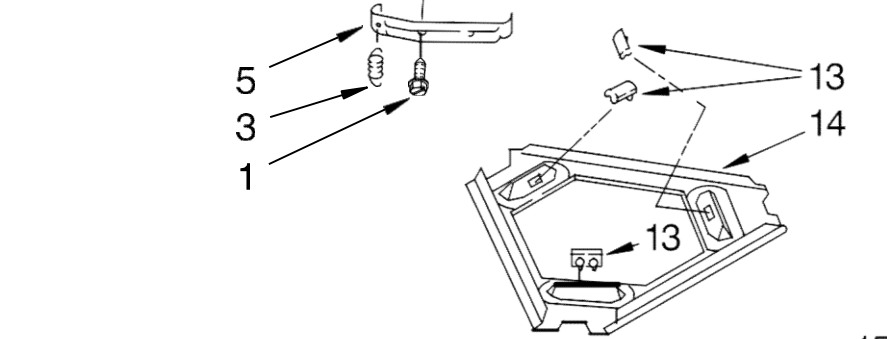

Illus. No.	Part No.	DESCRIPTION	Illus. No.	Part No.	DESCRIPTION
1	388951	Brake & Drive Tube (Complete) (Refer to Page 11 For Further Breakdown)	10	3357334	Screw, Gearcase To Base (3)
2	63292	Washer, Spin Tube Thrust	11	62611	Plate, Motor Mount To Gearcase
3	62697	Ring, Spin Tube Support	12	62691	Grommet, Motor (4)
4	63283	Ring, Retainer	13	3364003	Coupling, Motor And Isolation
5	3951311	Clutch (Complete)	14	8577374	Seal
6	3951308	Band & Lining, Clutch (Includes Illus. 7 & 8)	15	3355454	Clip, Anti-Rattle
7	62646	Cap, Clutch Spring (2)	16	3400516	Screw
8	3946792	Spring, Clutch	17	W10086010	Retainer, Motor (2)
9	8532118	Gearcase (Complete) (Refer To Page 12 For Further Breakdown)	18	3362089	Shield, Tub To Motor
			19	8528157	Motor, Main Drive
			20	3952056	Switch, Main Drive Motor
			21	8546127	Retainer, Pump (2)
			22	3363394	Pump (Complete)
			23	3387485	Screw (2) 10-16 x 5/8
			24	8316060	Shield, Motor