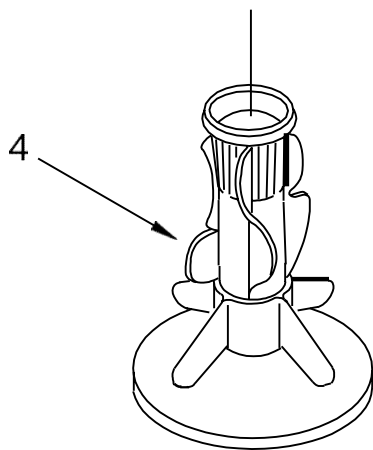

FOR ORDERING INFORMATION REFER TO PARTS PRICE LIST

Lavadora Whirlpool 7MWT74500SQ1

Illus. No.	Part No.	DESCRIPTION
1	3355758	Cap, Agitator
2	358237	Screw & Washer (5/16-24 x 1)
3	3949550	Washer
4	63235	Agitator
5	3360611	Tub Ring
6	3359586	Gasket, Tub Ring
7	8519815	Clip, Balance Ring (8)
8	3956205	Balance Ring
9	21366	Nut, Spanner 10
	3956206	Basket
11	63125	Tub
12	389140	Block, Basket Drive
13	383727	Gasket, Centerpost
14	2219077	Clip, Pressure Switch Hose
15	3363657	Hose, Pressure Switch