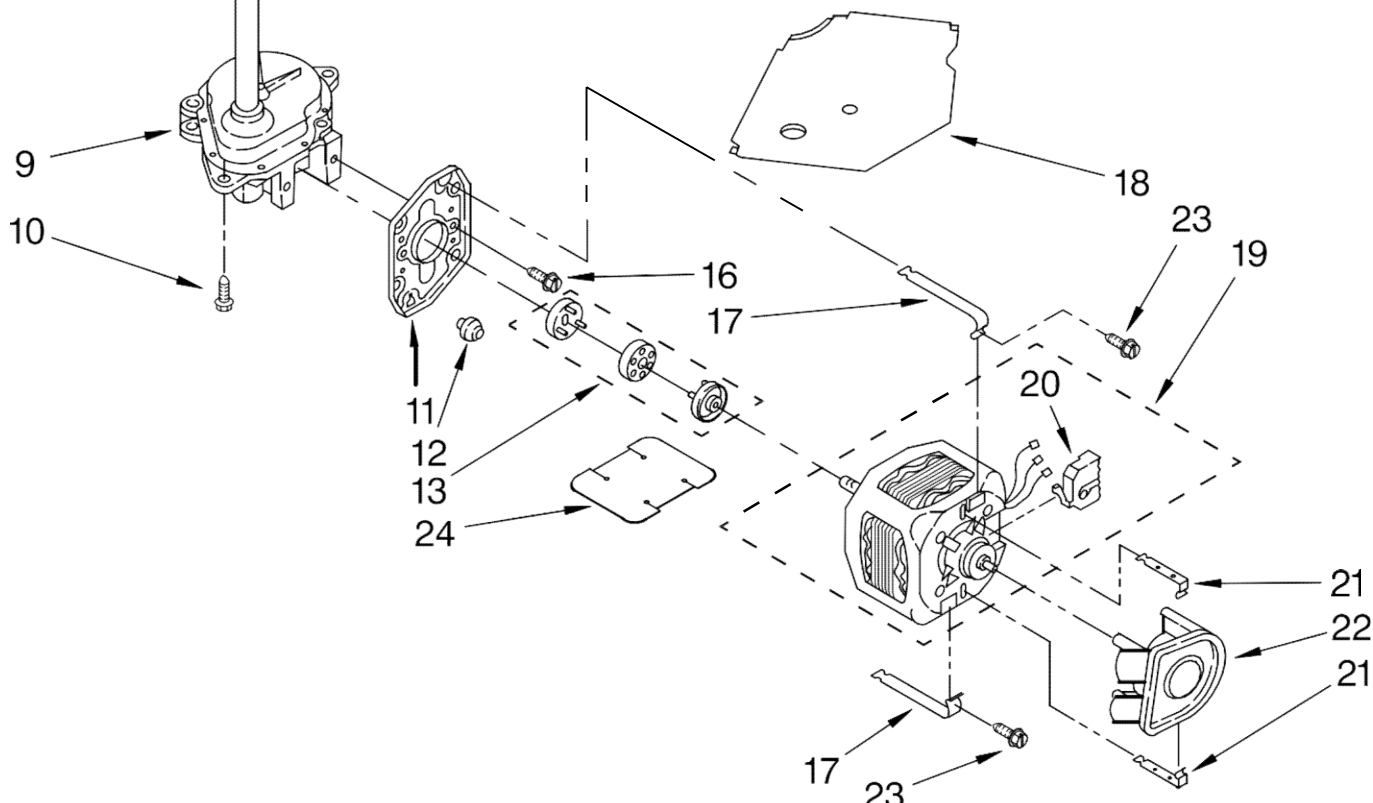

Illus. No.	Part No.	DESCRIPTION	Illus. No.	Part No.	DESCRIPTION
1	388951	Brake & Drive Tube (Complete) (Refer to Page 11 For Further Breakdown)	10	3357334	Screw, Gearcase To Base (3)
2	63292	Washer, Spin Tube Thrust	11	62611	Plate, Motor Mount To Gearcase
3	62697	Ring, Spin Tube Support	12	62691	Grommet, Motor (4)
4	63283	Ring, Retainer	13	3364003	Coupling, Motor And Isolation
5	3951311	Clutch (Complete)	14	8577374	Seal
6	3951308	Band & Lining, Clutch (Includes Illus. 7 & 8)	15	3355454	Clip, Anti-Rattle
7	62646	Cap, Clutch Spring (2)	16	3400516	Screw
8	3946792	Spring, Clutch	17	W10086010	Retainer, Motor (2)
9	8532118	Gearcase (Complete) (Refer To Page 12 For Further Breakdown)	18	3362089	Shield, Tub To Motor
			19	8528157	Motor, Main Drive
			20	3952056	Switch, Main Drive Motor
			21	8546127	Retainer, Pump (2)
			22	3363394	Pump (Complete)
			23	3387485	Screw (2) 10-16 x 5/8
			24	8316060	Shield, Motor