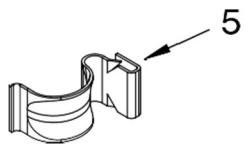

LAVADORA 7MWT95500SQ1

WH2J

FOR ORDERING INFORMATION REFER TO PARTS PRICE LIST

LAVADORA 7MWT95500SQ1

Illus. No.	Part No.	DESCRIPTION	Illus. No.	Part No.	DESCRIPTION	Illus. No.	Part No.	DESCRIPTION
1	3349557	Retainer, Harness	9	62889	Receptacle, Terminal (3-Way)	16	3390423	Block, Disconnect (12-Way)
2	388498	Clip, Harness				17	3347730	Receptacle (6-Way)
3	3347812	Clip, Harness	10	353424	Plug, Terminal (3-Way)	18	3948617	Connector (T.P.A.) (3-Circuit)
4	3352501	Clip, Harness (Push-In)	11	62505	Block, Disconnect (Motor 2 Speed)	19	3360056	Plug (T.P.A.) (3-Circuit)
5	90016	Clip, Harness (Half-Harness)	12	3347243	Block, Disconnect			(Pressure Switch)
6	3390496	Clip, Harness	13	63523	Protector	20		Block, Connector
7	389379	Retainer, Harness	14	717252	Connector (2-Way)		3354925	Natural
8		Timer, Block Disconnect	15	3352944	Clip, Harness		3354926	Red
	3948614	Natural						
	352089	Black						

**FOR COMPLETE WIRING HARNESS REFER TO
CONTROL AND REAR PANEL PARTS PAGE**

WH2J