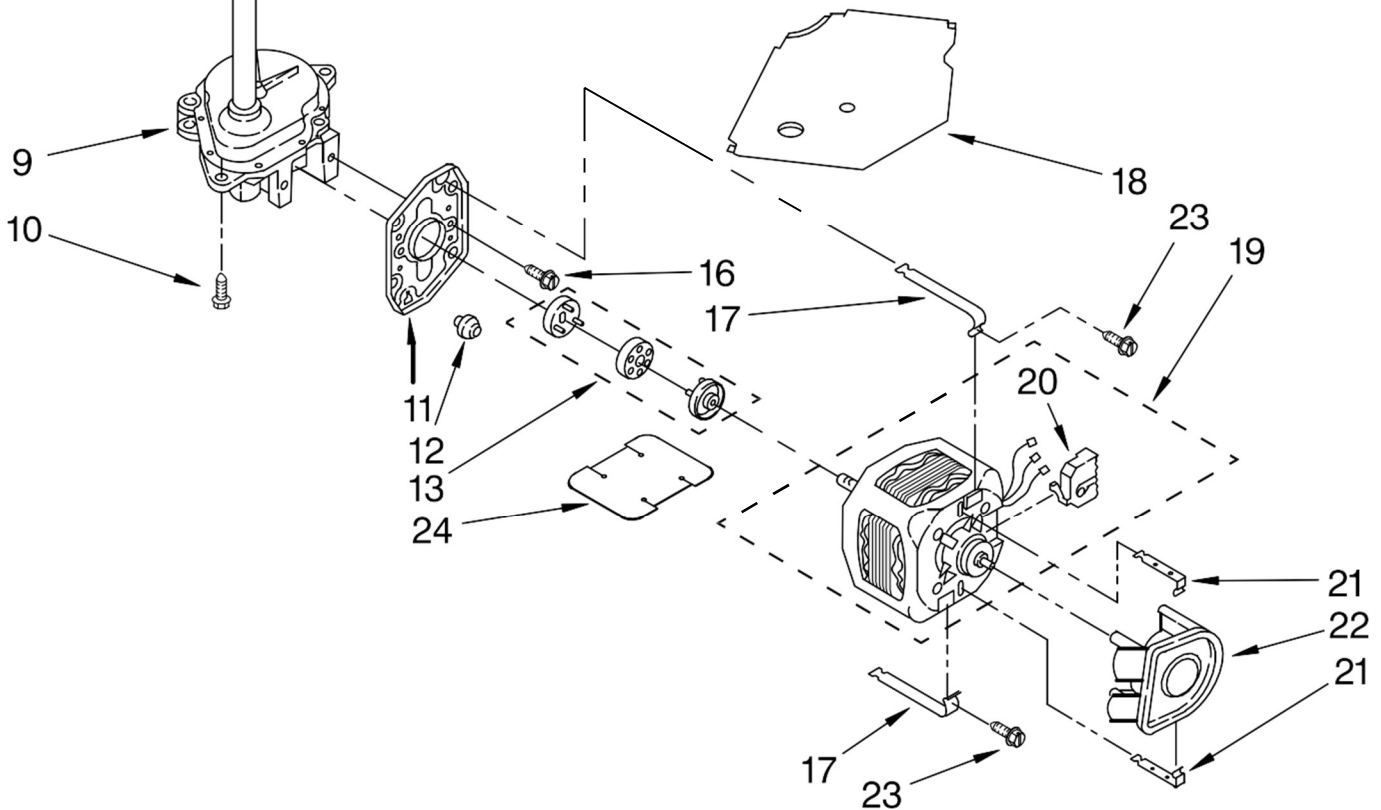

Illus. No.	Part No.	DESCRIPTION
1	388951	Brake & Drive (Refer to Page 11 For Further Breakdown)
2	63292	Washer, Spin Tube Thrust
3	62697	Ring, Spin Tube Support
4	63283	Ring, Retainer
5	3951311	Clutch (Complete)
6	3951308	Band & Lining, Clutch (Includes Illus. 7 & 8)
7	62646	Cap, Clutch Spring (2)
8	3946792	Spring, Clutch
9	8532118	Gearcase (Complete) (Refer To Page 12 For Further Breakdown)
		Tube (Complete)

Illus. No.	Part No.	DESCRIPTION
10	3357334	Screw, Gearcase To Base (3)
11	62611	Plate, Motor Mount To Gearcase
12	62691	Grommet, Motor (4)
13	3364003	Coupling, Motor & Isolation
14	8577374	Seal
15	3355454	Clip, Anti-Rattle
16	3400516	Screw
17	W10086010	Retainer, Motor (2)
18	3362089	Shield, Tub To Motor
19	8528157	Motor, Main Drive
20	3952056	Switch, Main Drive Motor
21	8546127	Retainer, Pump (2)
22	3363394	Pump (Complete)
23	3387485	Screw, 10-16 x 5/8
24	8316060	Shield, Motor