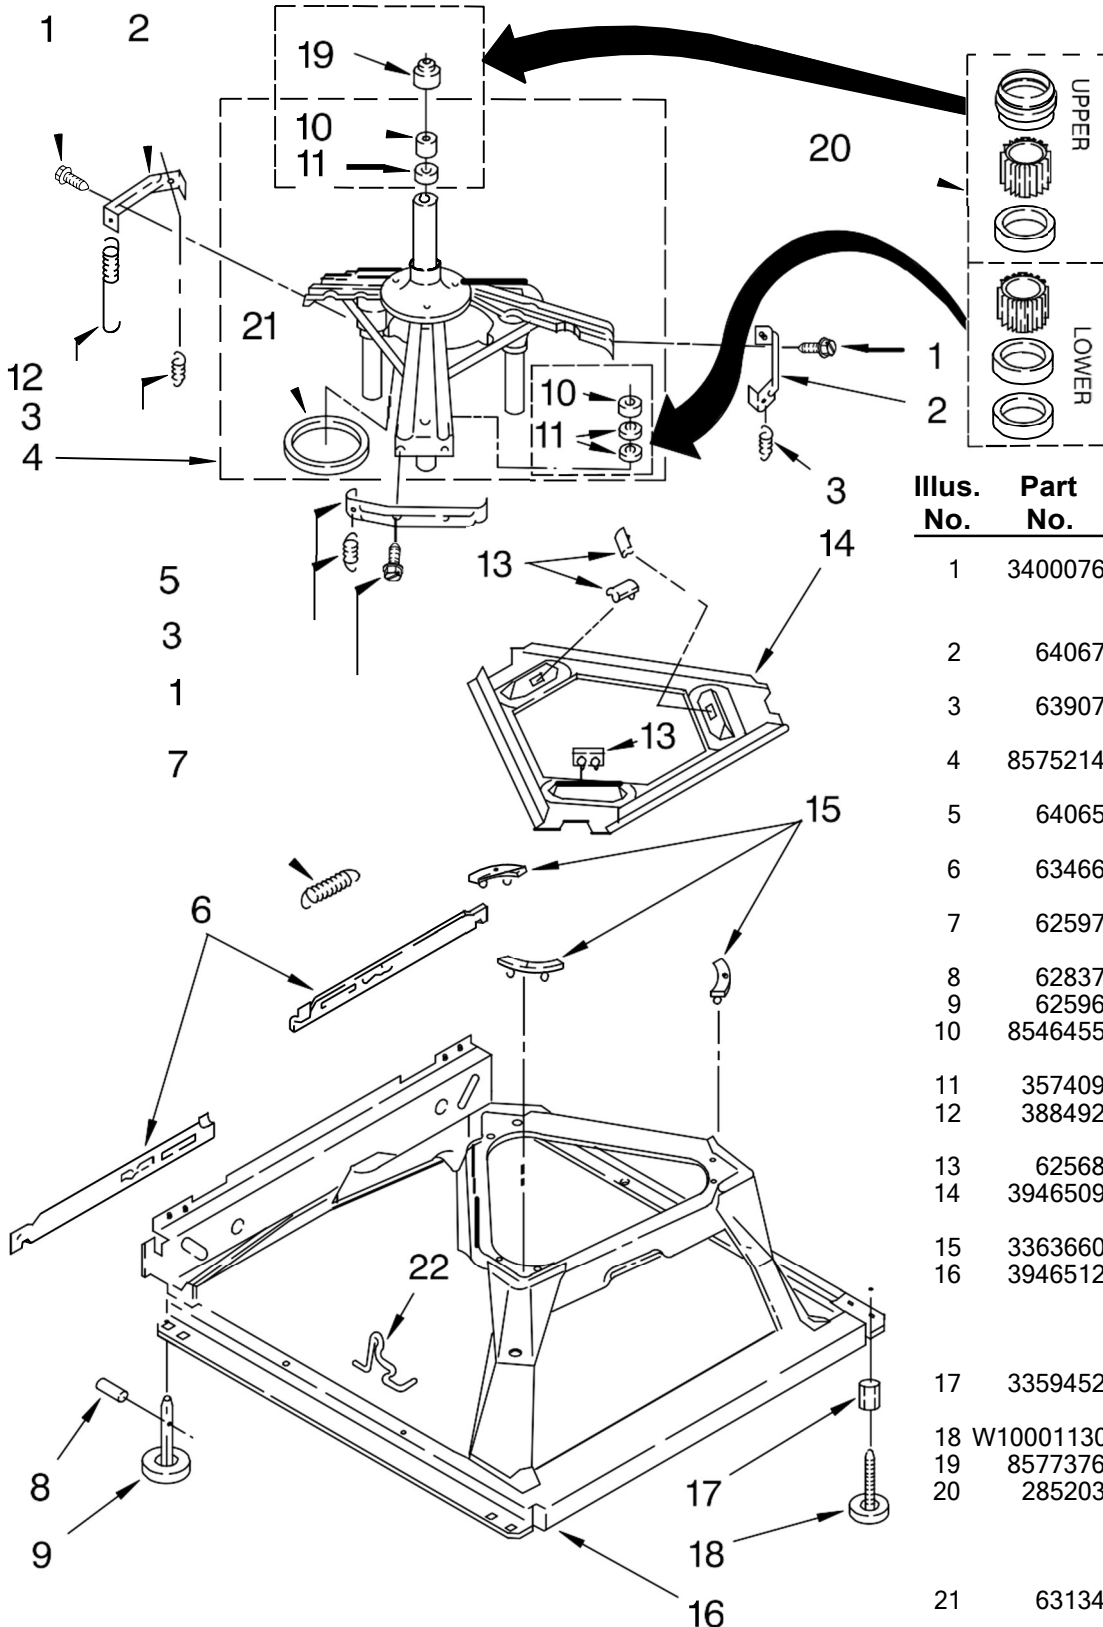

# LAVADORA 7MWT95500SQ1

<b>Illus. No.</b>	<b>Part No.</b>	<b>DESCRIPTION</b>
1	3355758	Cap, Agitator
2	358237	Screw & Washer (5/16-24 x 1)
3	3949550	Washer
4	63027	Screw (2)
5	64210	Extension, Agitator
6	64214	Agitator
7	3360611	Tub Ring & Gasket
8	3359586	Gasket, Tub Ring
9	21366	Nut, Spanner
	8519815	Clip (8)
11	3956205	Balance Ring
12	3956206	Basket & Balance Ring
13	63125	Tub
14	389140	Block, Basket Drive
15	383727	Gasket, Centerpost
16	2219077	Clip, Pressure Switch Hose
17	3347780	Hose, Pressure Switch

# LAVADORA 7MWT95500SQ1

Illus. No.	Part No.	DESCRIPTION
1	388951	Brake & Drive (Refer to Page 11 For Further Breakdown)
2	63292	Washer, Spin Tube Thrust
3	62697	Ring, Spin Tube Support
4	63283	Ring, Retainer
5	3951311	Clutch (Complete)
6	3951308	Band & Lining, Clutch (Includes Illus. 7 & 8)
7	62646	Cap, Clutch Spring (2)
8	3946792	Spring, Clutch
9	8532118	Gearcase (Complete) (Refer To Page 12 For Further Breakdown)
		Tube (Complete)

# LAVADORA 7MWT95500SQ1

Illus. No.	Part No.	DESCRIPTION
1	3400076	Screw, Bracket Mounting (10-32 x 5/8)
2	64067	Bracket, Spring Outer (2)
3	63907	Spring Suspension,(3)
4	8575214	Support & Brake, Tub
5	64065	Bracket, Spring Outer (L.F.)
6	63466	Link, Leveling Mechanism (2)
7	62597	Spring, Leveling Mechanism
8	62837	Pin, Knurled
9	62596	Foot, Rear (2)
10	8546455	Bearing, Centerpost (2)
11	357409	Seal, Centerpost (3)
12	388492	Spring, Counterweight
13	62568	Pad, Plate
14	3946509	Plate, Suspension (Includes Item 13)
15	3363660	Pad, Base
16	3946512	Base Assembly (Includes Items 6, 7, 8, 9, 13, 14, 15 & 22)
17	3359452	Nut, Lock (2) (3/8-16)
18	W10001130	Foot, Front (2)
19	8577376	Seal, Centerpost
20	285203	Centerpost Bearing Kit (Includes Items 10, 11 & 19)
21	63134	Ring, Sound Deadening
22	W10145155	Retainer, Suspension Spring