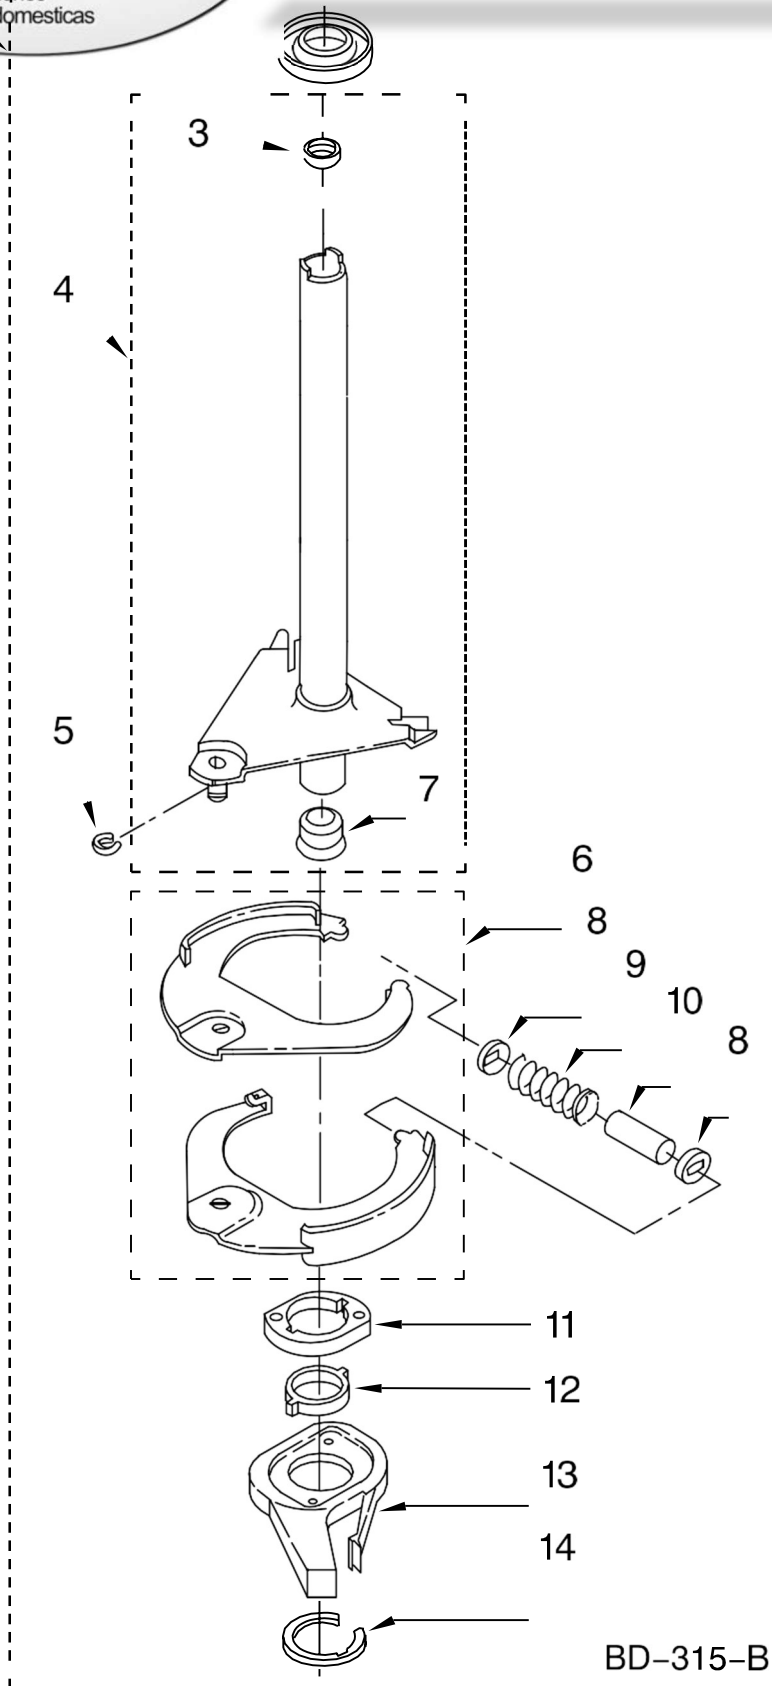

LAVADORA 7MWT95500SQ1

Illus. No.	Part No.	DESCRIPTION

1	388952	Brake And Drive Tube (Complete)
2	62658	Ring, Thrust
3	356427	Seal, Drive Tube
4	64027	Tube, Basket Drive (Includes Illus. 3, 4, 5 & 9)
5	64035	Ring, Retaining
6	64232	Shoe, Brake (2)
7	62703	"T" Bearing, Spin Tube
8	3353956	Cap, Brake Spring (2)
9	387806	Spring, Brake
10	3355360	Sleeve, Brake Spring
11	661516	Cam, Brake Release
12	63022	Sleeve, Cam
13	64194	Driver, Brake Cam
14	90368	Ring, Retaining

FOLLOWING PARTS NOT ILLUSTRATED

285208 Lubricant (Use Only In Brake Shoe Assembly On Roller & Pin)

BD-315-B

FOR ORDERING INFORMATION REFER TO PARTS PRICE LIST