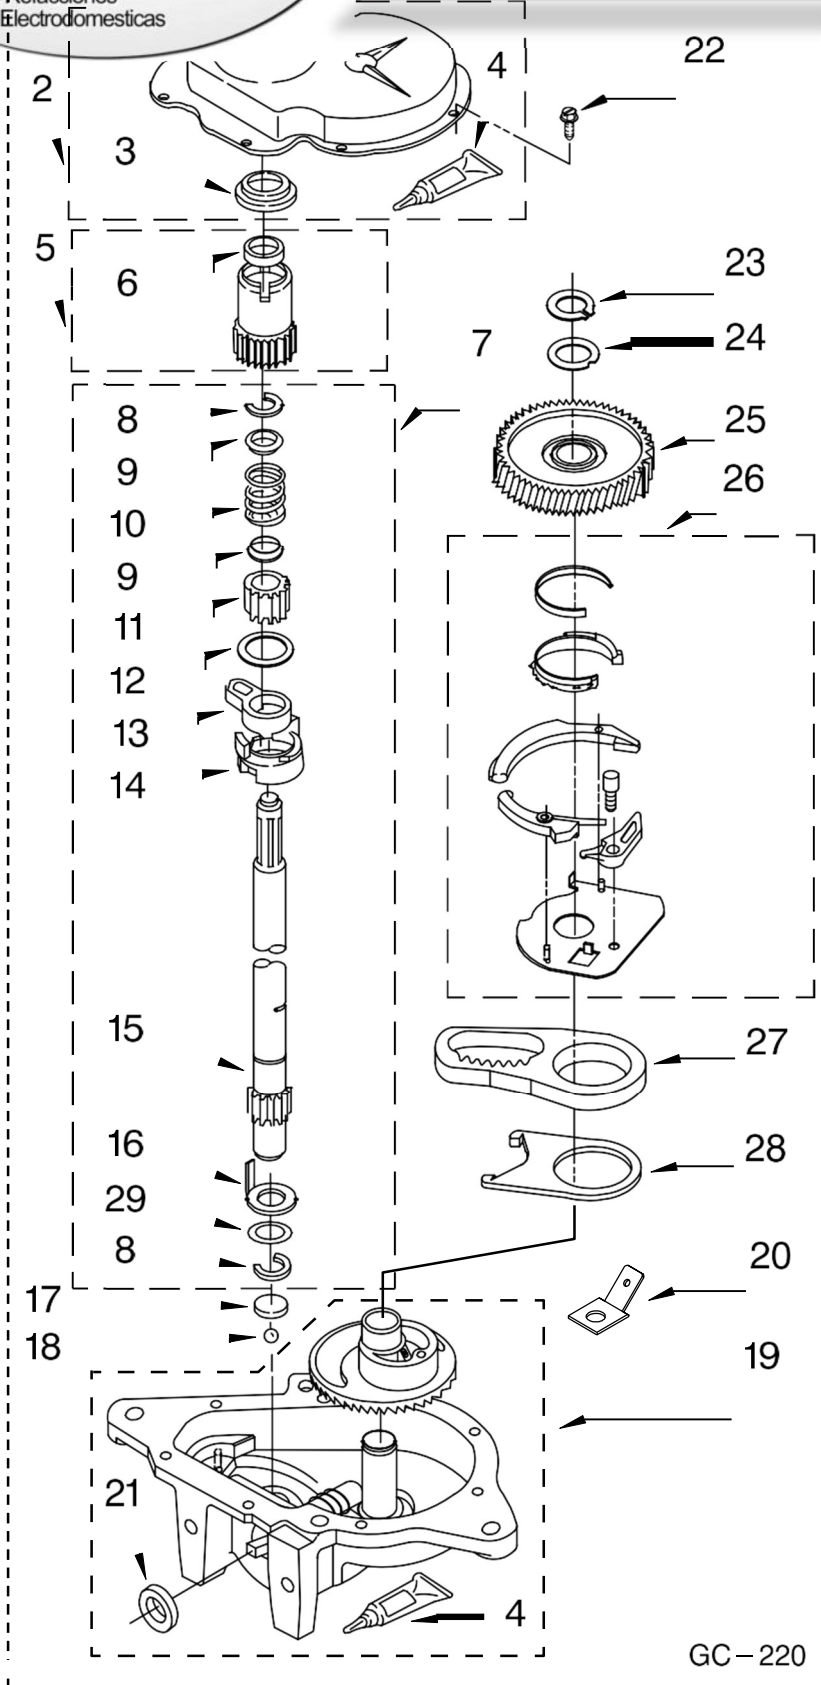

LAVADORA 7MWT95500SQ1

Illus. No.	Part No.	DESCRIPTION
1	8532118	Gearcase (Complete)
2	285202	Cover, Gearcase
3	3349985	Seal, Gearcase Cover
4	285195	Sealer, Gasket (.20 Fl. Oz.) (6 ml)
5	63320	Pinion, Spin (Includes Illus. 25)
6	356427	Seal, Spin Pinion
7	389387	Shaft, Agitator (Complete)
8	90369	Ring, Retaining (2)
9	62677	Retainer, Spring (2)
10	62676	Spring, Agitate
11	63273	Gear, Agitate (Includes 15 & 29)
12	62619	Washer, Agitate Gear
13	62580	Cam Follower (Includes 14)
14	62581	Cam, Agitate (Includes 13)
15	285509	Shaft, Agitator (Includes 11 & 29)
16	62618	Washer, Cam Thrust
17	16018	Bearing, Thrust (Includes 18)
18	85529	Ball, Bearing (Includes 17)
19	389230	Bottom and Pinion, Gearcase
20	3949116	Block Tab, Terminal
21	285352	Seal, Thrust Plug
22	3351614	Screw, Gearcase Cover Mounting (8) (10-24 x 3/8)
23	3362552	Ring, Retaining
24	285735	Washer Kit, Thrust
25	62570	Gear, Spin
26	388253	Neutral Assembly
27	3349296	Rack, Connecting
28	62621	Actuator, Shift
29	388815	Washer, Intermediate

FOR ORDERING INFORMATION REFER TO PARTS PRICE LIST