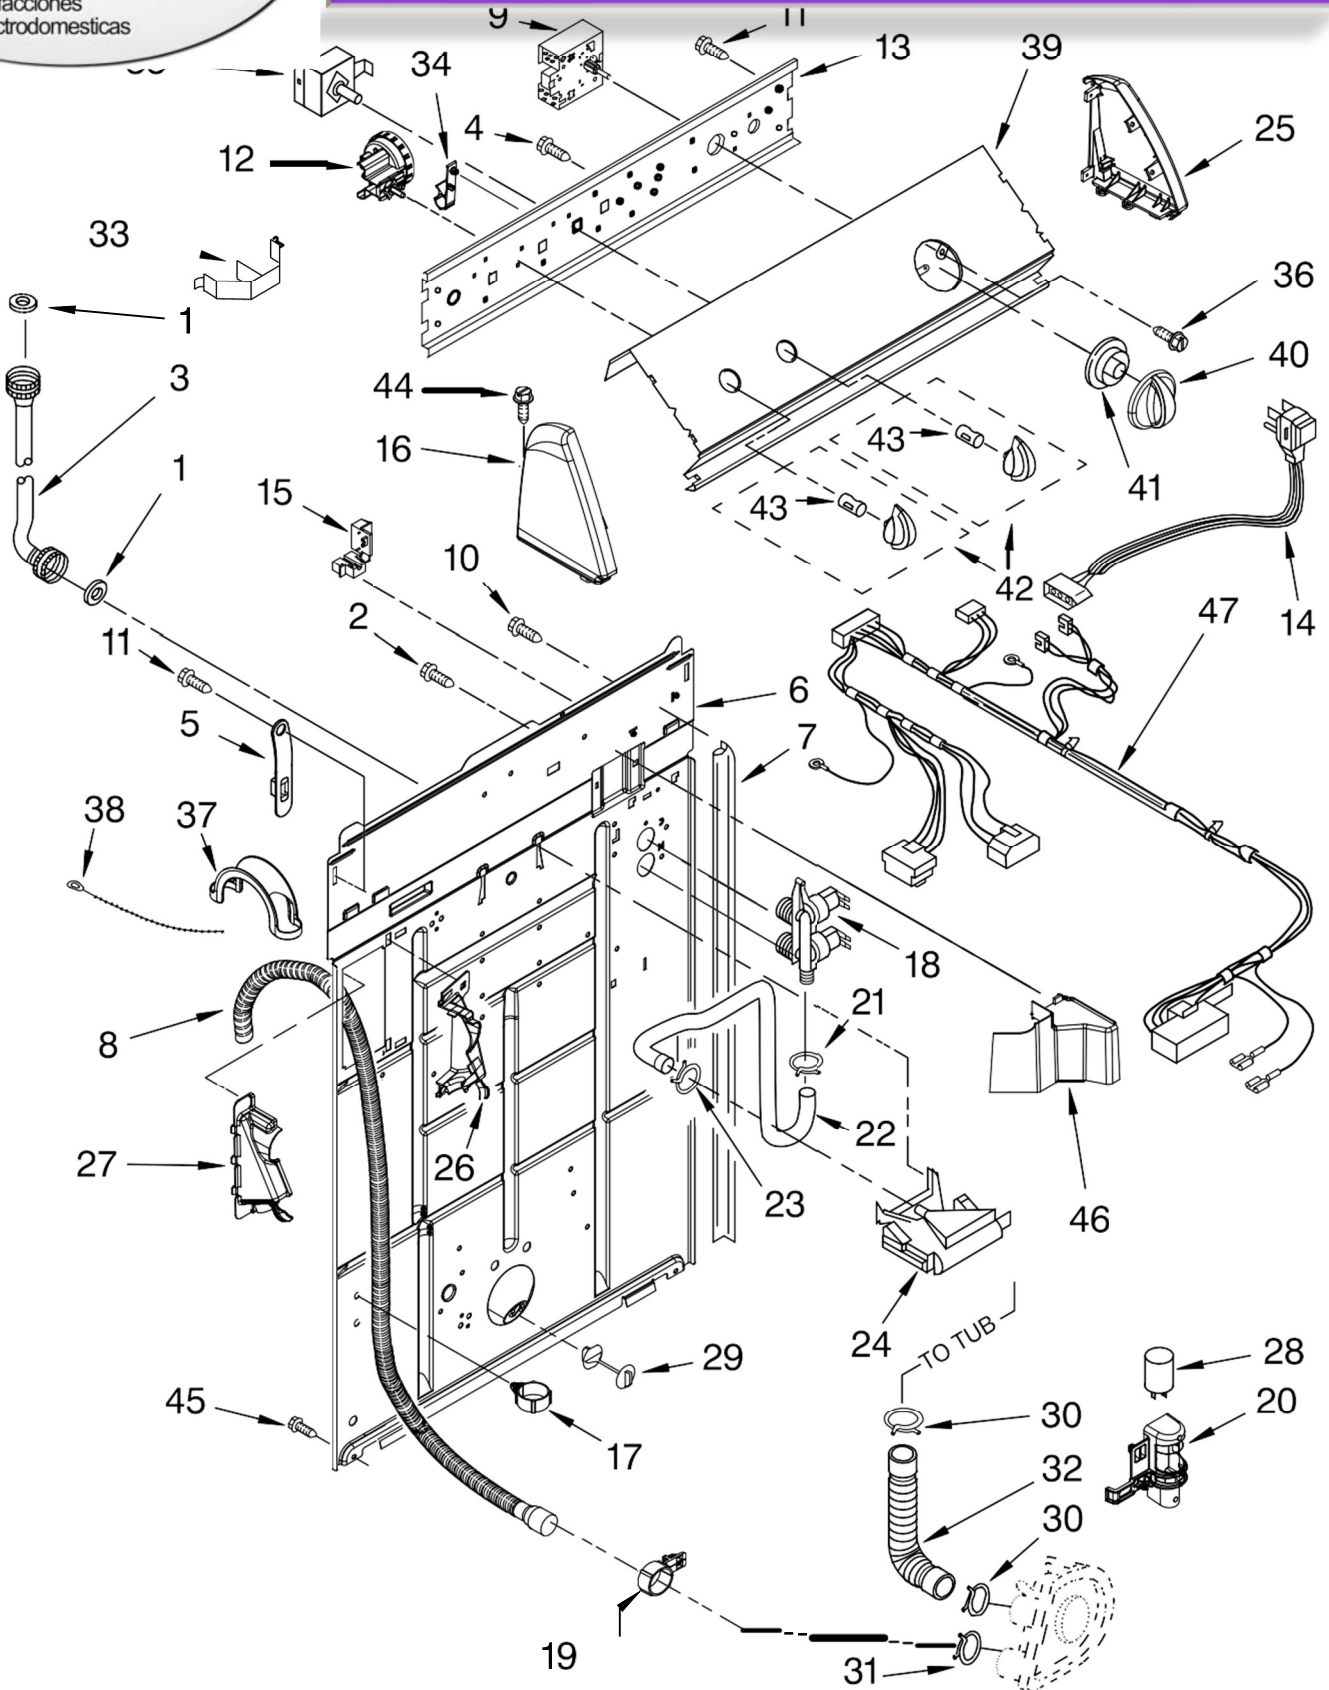

LAVADORA 7MWT95500SQ1

FOR ORDERING INFORMATION REFER TO PARTS PRICE LIST

LAVADORA 7MWT95500SQ1

Illus. No.	Part No.	DESCRIPTION	Illus. No.	Part No.	DESCRIPTION	Illus. No.	Part No.	DESCRIPTION
1	3976300	Washer, Water Inlet Hose (4) (1-1/16 x 5/8)	14	W10115689	Cord, Power (Includes Item 15)	31	8317496	Clamp, Hose
2	9740848	Screw, 8-18 x 1/2	15	3952821	Strain Relief, Power Cord	32	3951449	Hose, Pump To Tub (Includes Item 30)
3		Hose, Water Inlet (2)	16	8271369	Cap, End (L.H.)	33	8055003	Clip, Harness & Pressure Hose
	8571377	Blue Coupler	17	8541667	Clamp, Hose	34	8317975	Retainer, Harness
	8571378	Red Coupler	18	3952164	Valve, Water Mixing	35	661612	Switch, Water Temperature
4	3400073	Screw, Ground	19	8541668	Clamp, Hose	36	3400818	Screw, Timer Mounting
5	8568314	Strap, Console (2)	20	8318046	Clip, Capacitor	37	8577378	U-Bend, Drain Hose
6	8318015	Panel, Rear	21	301958	Clamp, Hose	38	3347868	Cable Tie
7	62747	Pad, Rear Panel	22	8541607	Hose, Vacuum Break	39	8543009	Panel, Console
8	W10122138	Drain Hose Assembly (Includes Items 17 & 19)	23	370450	Clamp, Hose	40	8566022	Knob, Timer
9	3953146	Timer, Control (60 Hz.) (Motor Not A Service Part)	24	3347034	Break, Vacuum	41	8566018	Dial, Timer
10	3351614	Screw, Ground	25	8271363	Cap, End (R.H.)	42	8565944	Knob, Control
11	90767	Screw, 8-18 x 3/8	26	8541669	Bucket, Drain Hose (Left Half)	43	8536939	Clip, Knob
12	8577845	Switch, Water Level	27	8541658	Bucket, Drain Hose (Right Half)	44	388326	Screw, 8-18 x 1.25 (Panel to Top)
13	3948608	Bracket, Control	28	8572717	Capacitor, Motor Start	45	62863	Screw, 10-16 x 3/8
			29	8519200	Support, Rear Panel	46	8314879	Shield, Inlet Valve
			30	3363366	Clamp, Hose	47	W10169160	Wiring Harness (For Detail See Pages 9 & 10)