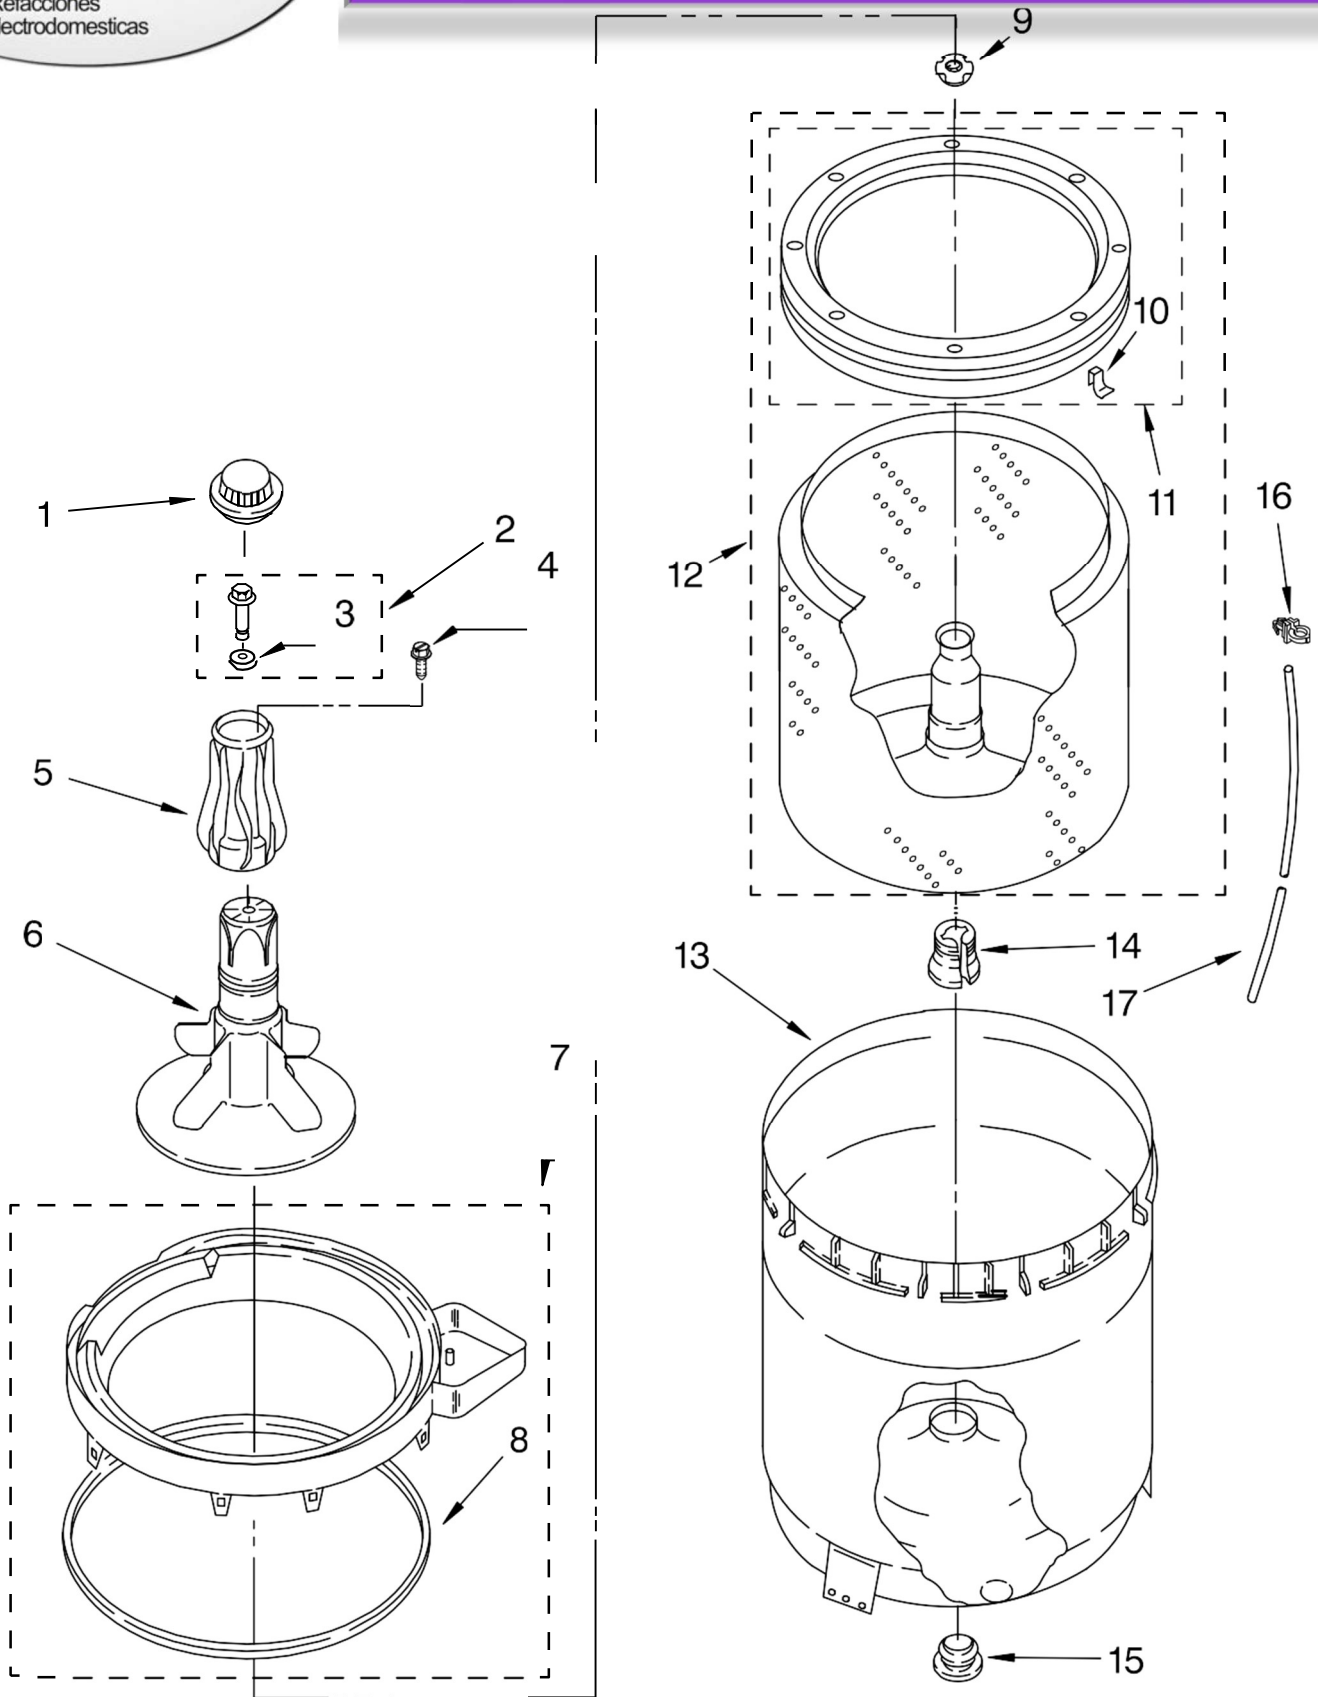

LAVADORA 7MWT95500SQ1

FOR ORDERING INFORMATION REFER TO PARTS PRICE LIST

Distribuidor Autorizado

SurteRápido.com

Venta de Refacciones
Electrodomesticas

LAVADORA 7MWT95500SQ1

Illus. No.	Part No.	DESCRIPTION
1	3355758	Cap, Agitator
2	358237	Screw & Washer (5/16-24 x 1)
3	3949550	Washer
4	63027	Screw (2)
5	64210	Extension, Agitator
6	64214	Agitator
7	3360611	Tub Ring & Gasket
8	3359586	Gasket, Tub Ring
9	21366	Nut, Spanner
	8519815	Clip (8)
11	3956205	Balance Ring
12	3956206	Basket & Balance Ring
13	63125	Tub
14	389140	Block, Basket Drive
15	383727	Gasket, Centerpost
16	2219077	Clip, Pressure Switch Hose
17	3347780	Hose, Pressure Switch

FOR ORDERING INFORMATION REFER TO PARTS PRICE LIST