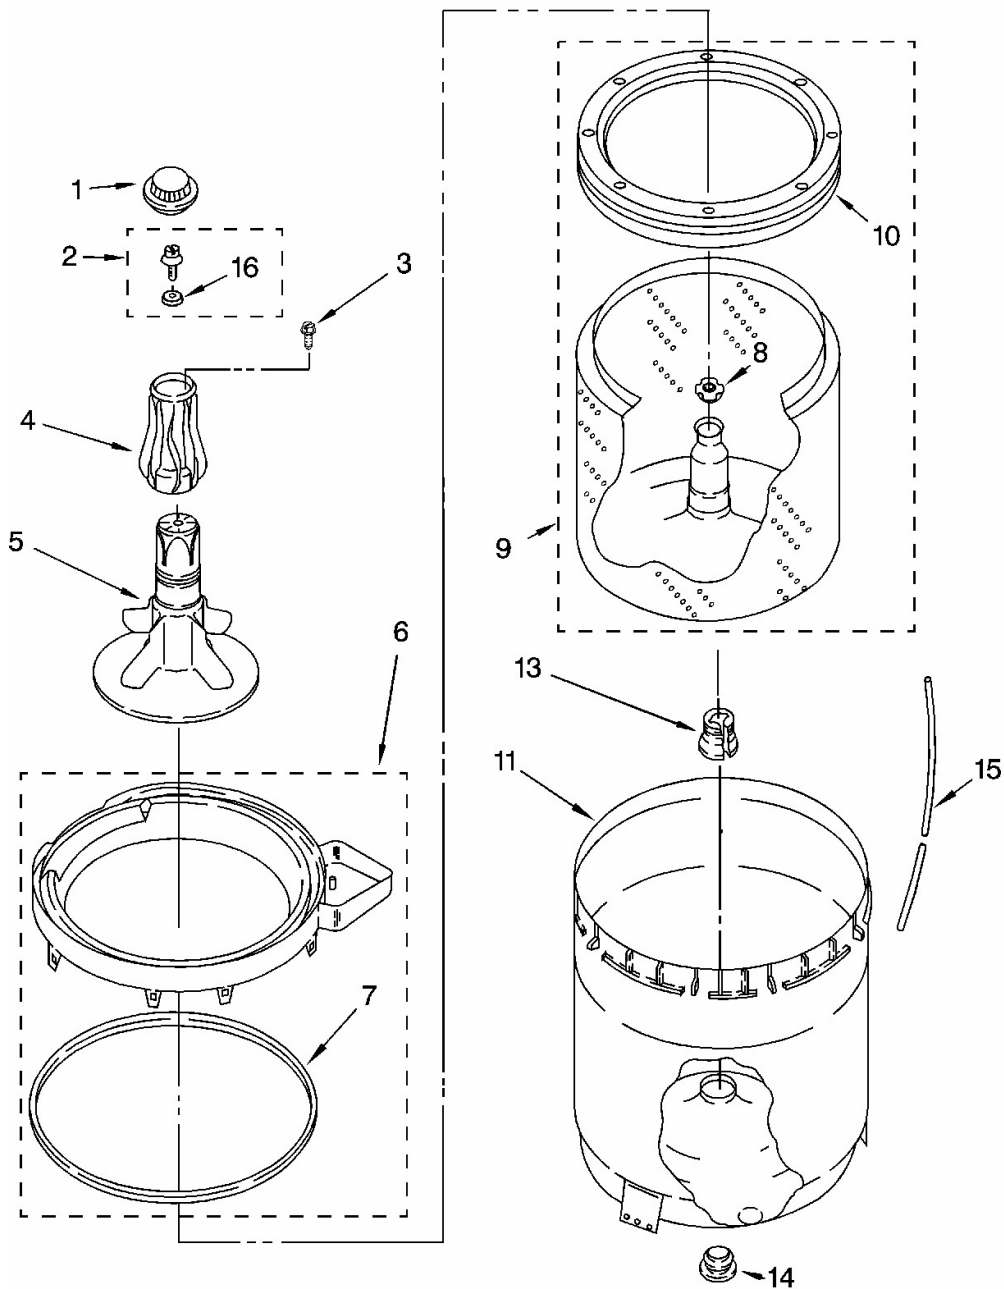

Distribuidor Autorizado

SurteRápido.com

Venta de Refacciones
Electrodomesticas

Lavadora Whirlpool 7MWT96500SQ

No. Ilus.	DESCRIPCIÓN	No. de Parte
25	Edge Protector	3367669
26	Drain Hose Assembly	8541656
27	Clamp, Hose	356138
28	Clip, Harness & Pressure Hose	8055003
29	Capacitor, Motor Start	661606
30	Clamp, Hose	616099
31	Clamp, Hose	285655
32	Hose, Pump To Tub (Includes 30)	285871
33	Screw, Ground	3179795
34	Clamp, Hose	8541668
35	Clip, Harness	8528351
36	Screw, Timer Mounting	3400818
37	Retainer, Harness	8317975
39	Panel, Console	8543010
41	Clip, Grounding	357572
42	Wire, Ground	3395559
44	Knob, Timer	8566022
45	Dial, Timer	8566018
46	Knob, Control	8565944
	Spring Clipn Knob	8536939
49	Screw, Console (Panel to Top)	388326
51	Cap, End (R.H.)	279962
58	Clamp, Drain Hose	3357331
59	Shield, Inlet Valve	8314879
60	Harness, Wiring (For See Page 9 & 10)	3956732

Distribuidor Autorizado

SurteRápido.com

Venta de Refacciones
Electrodomesticas

Lavadora Whirlpool 7MWT96500SQ