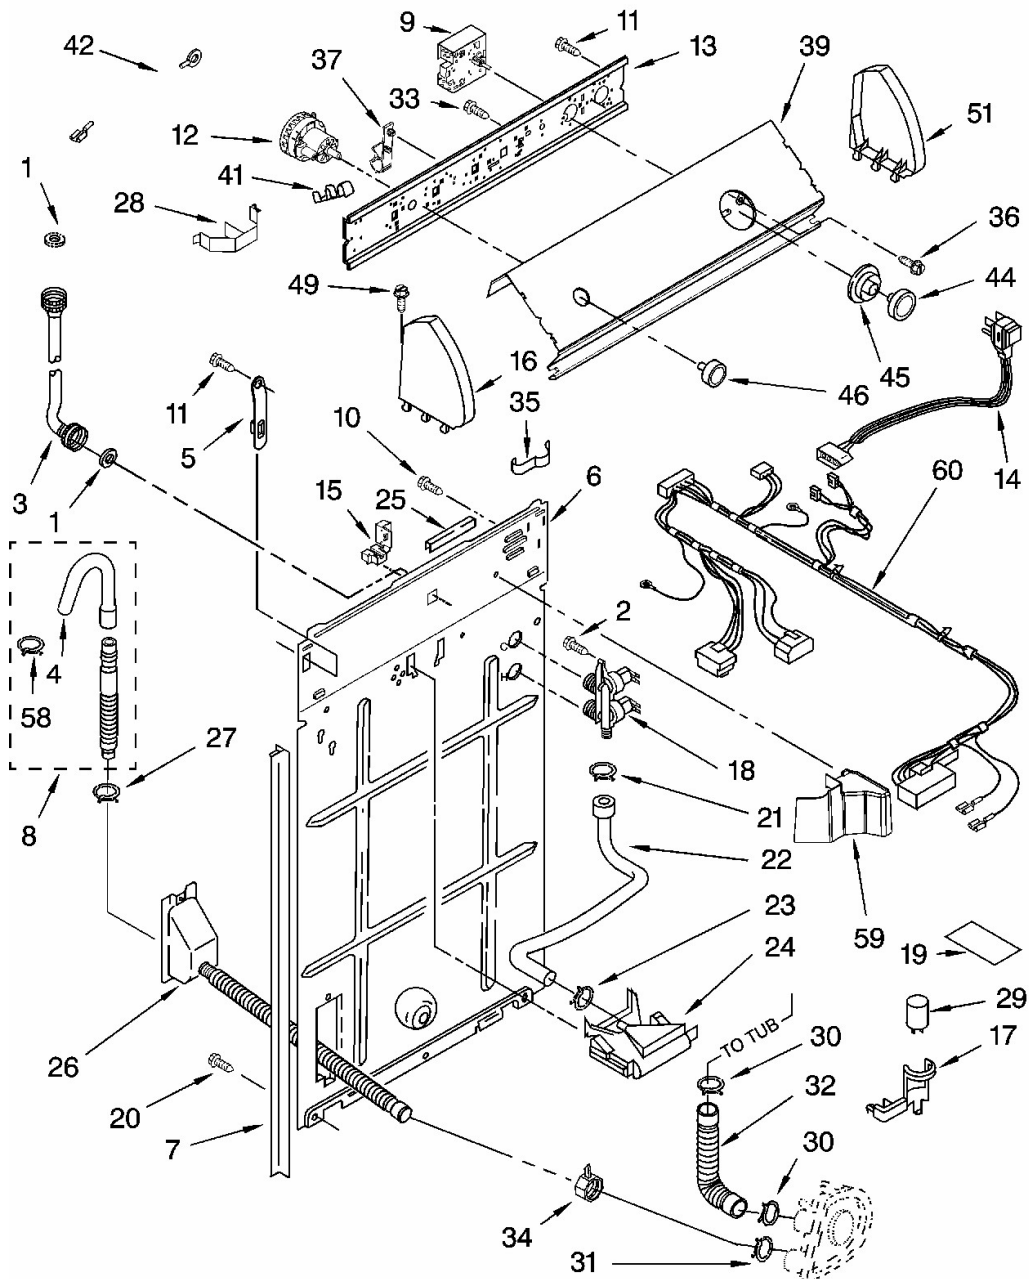

Distribuidor Autorizado

SurteRápido.com

Venta de Refacciones
Electrodomesticas

Lavadora Whirlpool 7MWT96500SQ

Distribuidor Autorizado

Venta de Refacciones
Electrodomesticas

Lavadora Whirlpool 7MWT96500SQ

No. Ilus.	DESCRIPCIÓN	No. de Parte
1	Washer, Water Inlet Hose (2)	16123
2	Screw, 8-18 x 1/2	9740848
3	Hose, Water Inlet	89503
4	Nozzle-Drain Hose	3357027
5	Strap, Console (2)	8318255
6	Panel, Rear	8318015
7	Pad, Rear Panel	62747
8	Hose, Drain (4 Ft.)	285664
	Hose, Drain (9 Ft.) (Not Included)	285666
	Extension, Drain Hose (21 Inches.)	285702
9	Timer, Control (60 Hz.)	8542377
10	Screw, Ground	3351614
11	Screw, 8-18 x 3/8	90767
12	Switch, Water Level	3366848
13	Bracket, Control	8544893
	Bracket, Control	8544892
14	Cord, Power (Includes Item 15)	8559419
15	Strain Relief, Power Cord	285777
16	Cap, End (L.H.)	279962
17	Clip, Capacitor	8318046
18	Valve, Water Inlet-Single Port	8541697
19	Shield, Capacitor	3976286
20	Screw, 10-16 x 3/8	9420601
21	Clamp, Hose	596669
22	Hose, Vacuum Break	8317926
23	Clamp, Hose	596669
24	Break, Vacuum	3360977