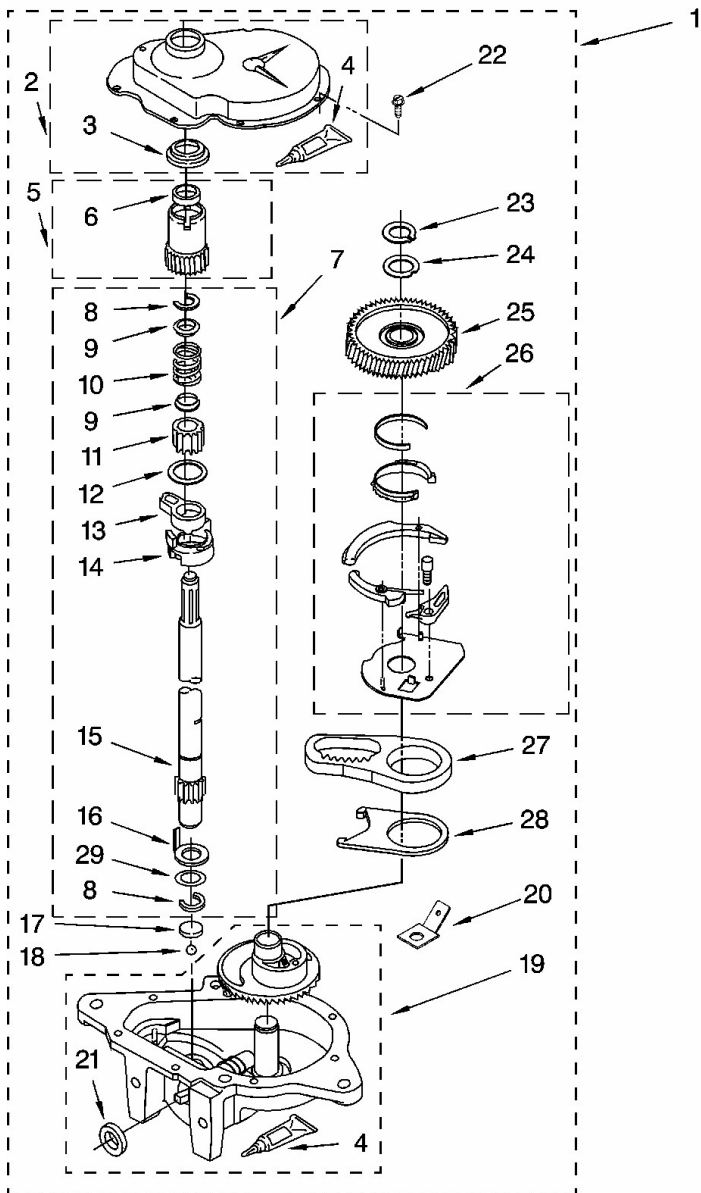

Distribuidor Autorizado

SurteRápido.com

Venta de Refacciones
Electrodomesticas

Lavadora Whirlpool 7MWT96500SQ

Distribuidor Autorizado

SurteRápido.com

Venta de Refacciones
Electrodomesticas

Lavadora Whirlpool 7MWT96500SQ

No.illus.	DESCRIPCIÓN	No. de Parte
1	Gearcase (Complete)	8532118
2	Cover, Gearcase	285202
3	Seal, Gearcase Cover	3349985
4	Sealer, Gasket (.20 Fl. Oz.) (6 ml)	285195
5	Pinion, Spin (Includes Illus. 25)	285362
6	Seal, Spin Pinion	356427
7	Shaft, Agitator (Complete)	389387
8	Ring, Retaining (2)	90369
9	Retainer, Spring (2)	62677
10	Spring, Agitate	62676
11	Gear, Agitate (Includes 15 & 29)	285509
12	Washer, Agitate Gear	62619
13	Cam Follower (Includes 14)	285206
14	Cam, Agitate (Includes 13)	285206
15	Shaft, Agitator (Includes 11 & 29)	285509
16	Washer, Cam Thrust	62618
17	Bearing, Thrust (Includes 18)	285205
18	Ball, Bearing (Includes 17)	285205
19	Bottom and Pinion, Gearcase	285515
20	Block Tab, Terminal	3949116
21	Seal, Thrust Plug	285352
23	Ring, Retaining	285765
24	Washer Kit, Thrust	285766
25	Gear, Spin	285362
26	Neutral Assembly	388253
27	Rack, Connecting	3949609
28	Actuator, Shift	62621
29	Washer, Intermediate	388815