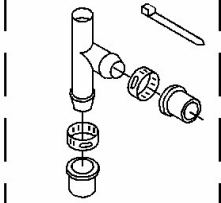

## Lavadora Whirlpool 7MWT96500SQ

**Order The Following Parts  
To Splice Plastic Drain Hose  
(Not Included)**

**Siphon Break Kit  
(Not Included)**

**Drain Protector  
(Not Included)**

<b>No. Ilus.</b>	<b>DESCRIPCIÓN</b>	<b>No. de Parte</b>
1	Connector Kit, Plastic Drain Hose	285442
2	Sleeve Kit, (Contains 2 Sleeves)	285321
3	Clamp, Hose	285655
4	Connector, Straight	16272
5	Siphon Break Kit (Not Included)	285320
6	Clamp, Hose	285655
7	Drain Protector (Not Included)	367031