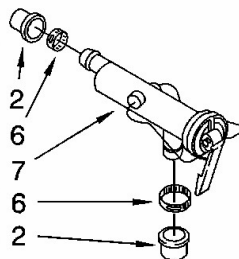

## Lavadora Whirlpool 7MWT96500SQ

**Order The Following Parts  
To Splice Plastic Drain Hose  
(Not Included)**

**Siphon Break Kit  
(Not Included)**

**Drain Protector  
(Not Included)**

<b>No. Ilus.</b>	<b>DESCRIPCIÓN</b>	<b>No. de Parte</b>
1	Connector Kit, Plastic Drain Hose	285442
2	Sleeve Kit, (Contains 2 Sleeves)	285321
3	Clamp, Hose	285655
4	Connector, Straight	16272
5	Siphon Break Kit (Not Included)	285320
6	Clamp, Hose	285655
7	Drain Protector (Not Included)	367031