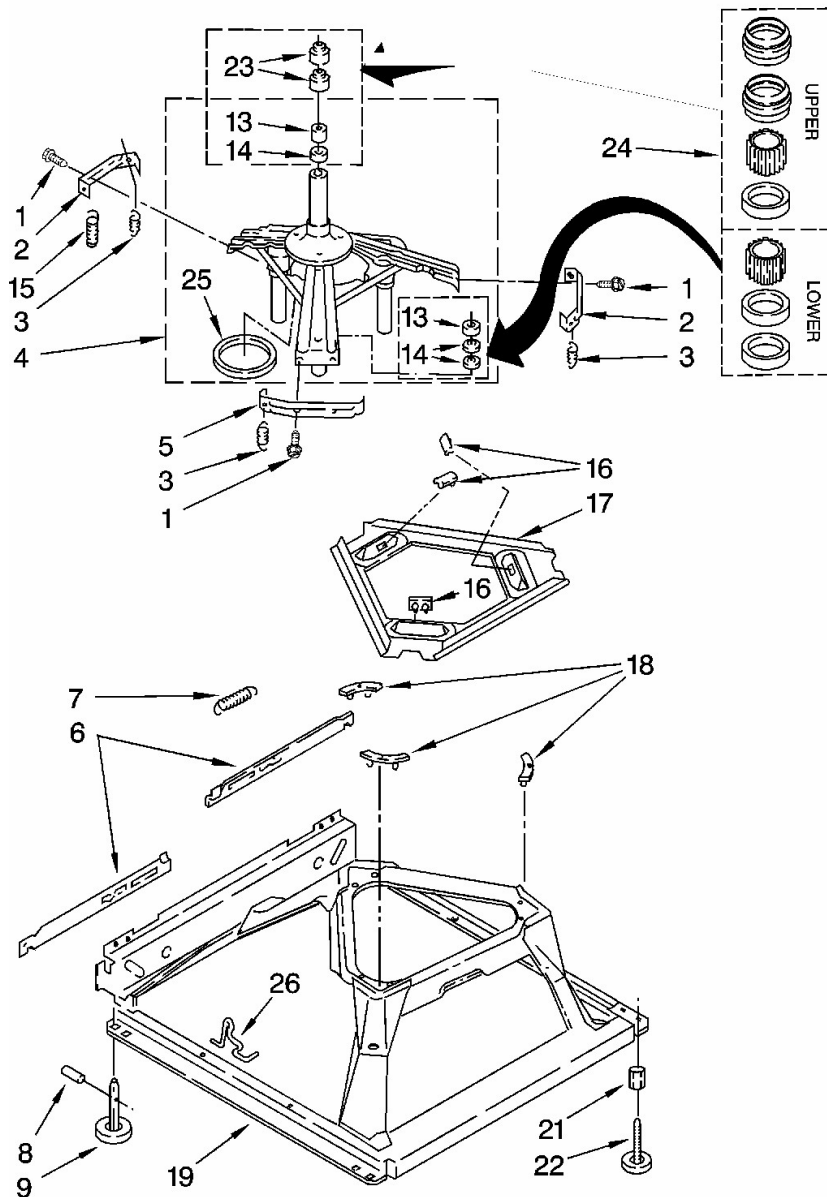

Distribuidor Autorizado

SurteRápido.com

Venta de Refacciones
Electrodomesticas

Lavadora Whirlpool 7MWT96500SQ

Distribuidor Autorizado

SurteRápido.com

Venta de Refacciones
Electrodomesticas

Lavadora Whirlpool 7MWT96500SQ

No.Illus.	DESCRIPCIÓN	No. de Parte
1	Screw, Bracket Mounting (10-32 x 5/8)	3400076
2	Bracket, Spring Outer (2)	64067
3	Spring, Suspension (3)	63907
4	Support & Brake, Tub	3362087
5	Bracket, Spring Outer (L.F.)	64065
6	Link, Leveling Mechanism (2)	63466
7	Spring, Leveling Mechanism	8316845
8	Pin, Knurled	62837
9	Foot, Rear (2)	285244
13	Bearing, Centerpost (2)	359398
14	Seal, Centerpost (3)	359449
15	Spring, Counterweight	388492
16	Pad, Plate	285219
17	Plate, Suspension (Includes Illus. 16)	3946509
18	Pad, Base	285744
19	Base Assembly 6, 7, 8, 9, 16, 17 18, 26	285771
21	Nut, Lock (3/8-16)	3359452
22	Foot, Front (2)	389102
23	Seal, Centerpost (2)	356934
24	Centerpost Bearing Kit (In 13, 14 & 23)	285203
25	Ring, Sound Deadening	63134
26	Retainer, Suspension Spring	63806