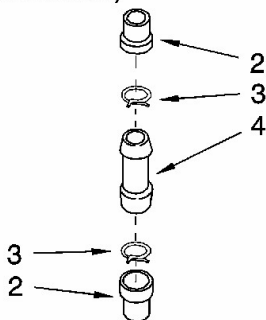

Distribuidor Autorizado

SurteRápido.com

Venta de Refacciones
Electrodomesticas

Lavadora Whirlpool 7MWT96500SQ

**Order The Following Parts
To Splice Plastic Drain Hose
(Not Included)**