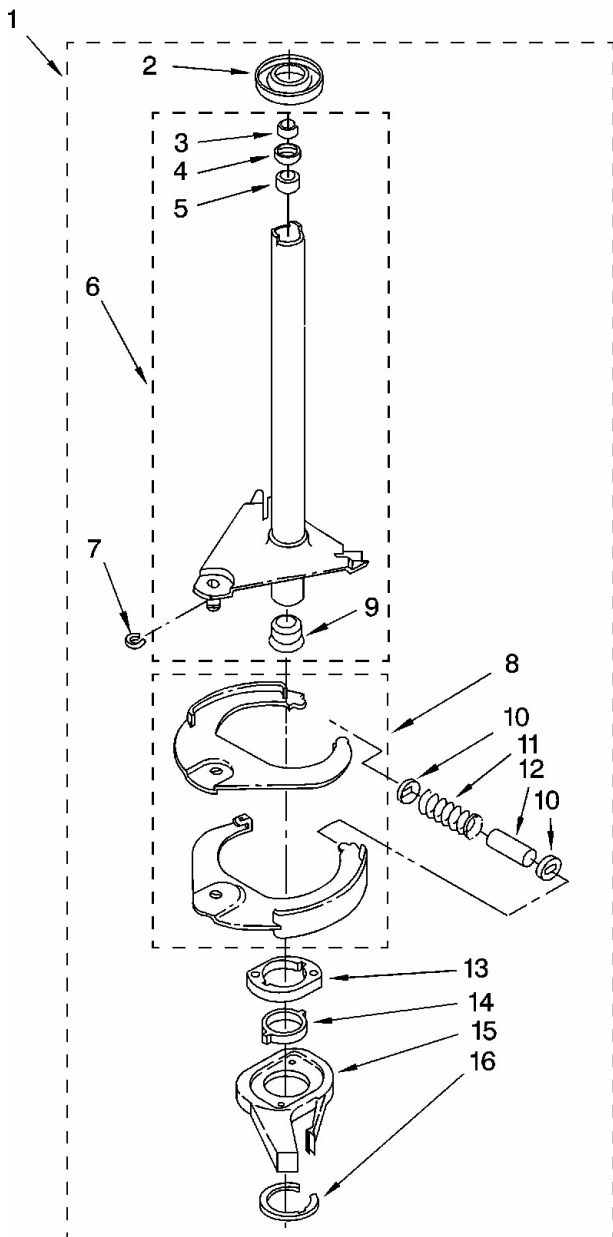

Distribuidor Autorizado

SurteRápido.com

Venta de Refacciones
Electrodomesticas

Lavadora Whirlpool 7MWT96500SQ

Distribuidor Autorizado

SurteRápido.com

Venta de Refacciones
Electrodomesticas

Lavadora Whirlpool 7MWT96500SQ

<u>No. Ilus.</u>	<u>DESCRIPCIÓN</u>	<u>No. de Parte</u>
1	Brake And Drive Tube (Complete)	285792
2	Ring, Thrust	62658
3	Seal, Oil	91939
4	Seal, Drive Tube	356427
5	Spacer, Drive Tube	356937
6	Tube, Basket Drive (In. 3, 4, 5 & 9)	64208
7	Ring, Retaining	64035
8	Shoe, Brake	285438
9	``T`` Bearing, Spin Tube	62703
10	Cap, Brake Spring (2)	285658
11	Spring, Brake	387806
12	Sleeve, Brake Spring	285658
13	Cam, Brake Release	661516
14	Sleeve, Cam	63022
15	Driver, Brake Cam	285790
16	Ring, Retaining	90368