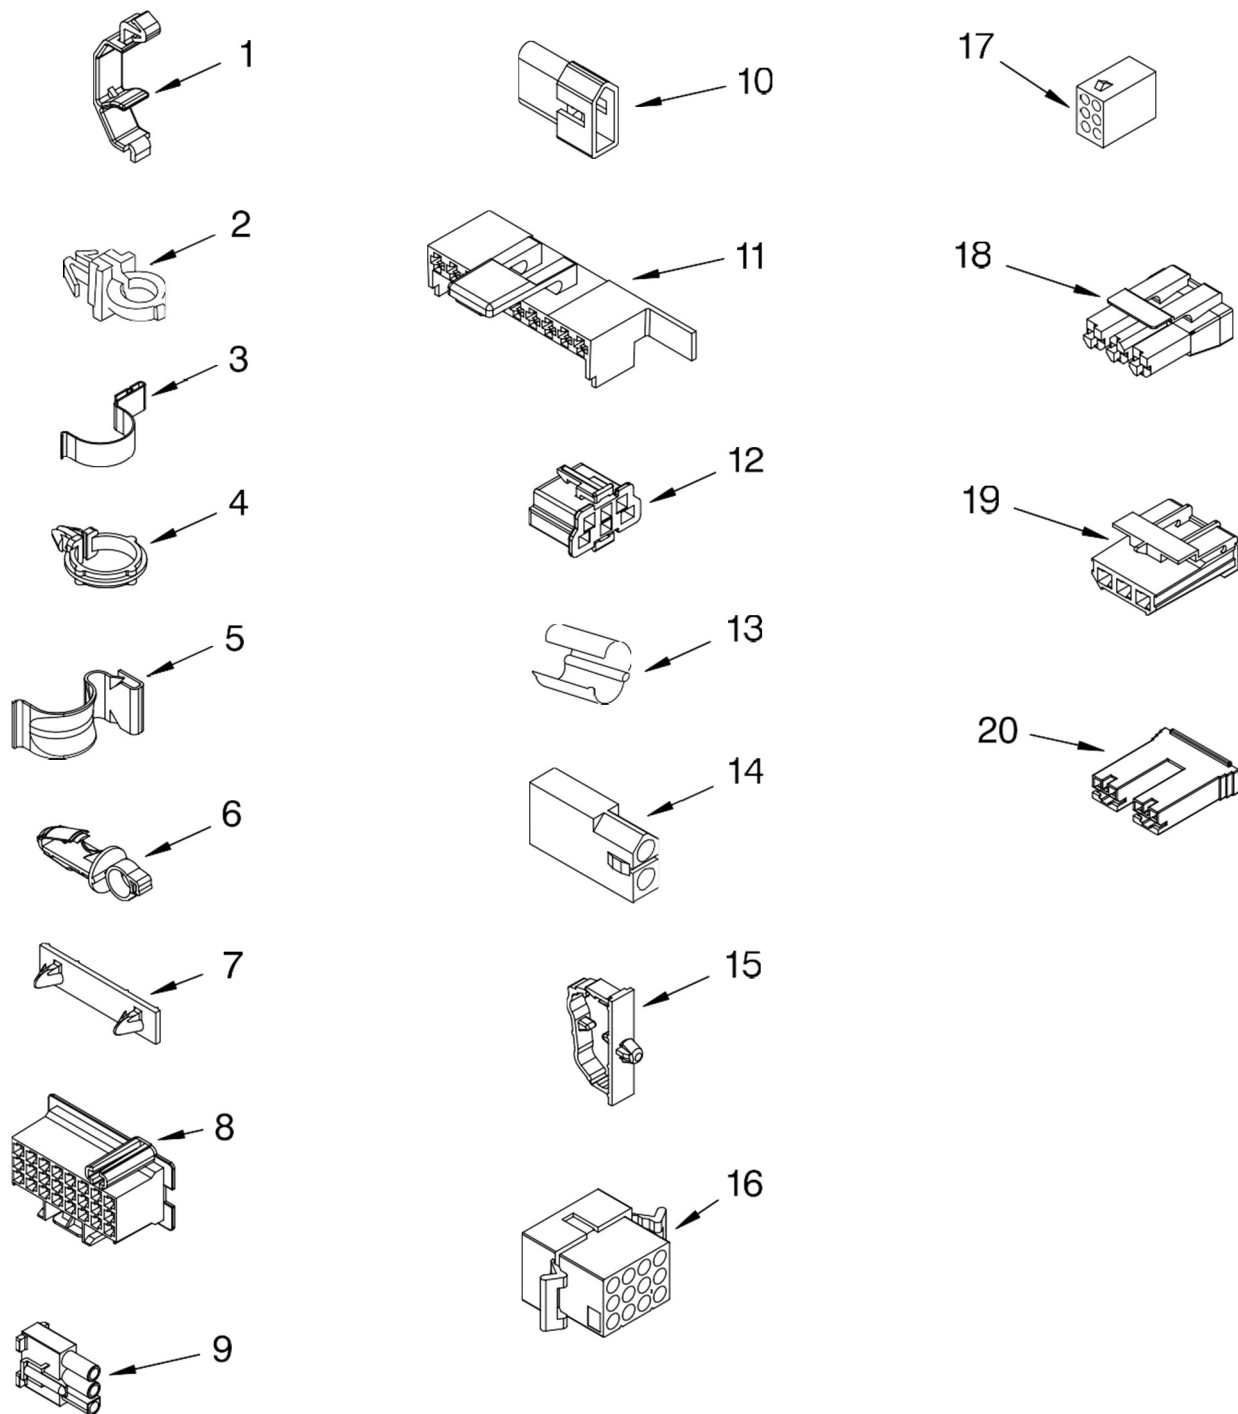

Illus. No.	Part No.	DESCRIPTION
10	3357334	Screw, Gearcase To Base (3)
11	62611	Plate, Motor Mount To Gearcase
12	62691	Grommet, Motor (4)
13	3364003	Coupling, Motor And Isolation
14	8577374	Seal
15	3355454	Clip, Anti-Rattle
16	3400516	Screw
17	W10086010	Retainer, Motor (2)
18	3362089	Shield, Tub To Motor
19	8577157	Motor, Main Drive
20	3952056	Switch, Main Drive Motor
21	8546127	Retainer, Pump (2)
22	3363394	Pump (Complete)
23	3387485	Screw, 10-16 x 5/8
24	8316060	Shield, Motor

FOR ORDERING INFORMATION REFER TO PARTS PRICE LIST

Lavadora Whirlpool 7MWT96500SQ1

Illus. No.	Part No.	DESCRIPTION
1	3400076	Screw, Bracket Mounting (10-32 x 5/8)
2	64067	Bracket, Spring Outer (2)
3	63907	Spring, Suspension (3)
4	8575214	Support & Brake, Tub
5	64065	Bracket, Spring Outer (L.F.)
6	63466	Link, Leveling Mechanism (2)
7	62597	Spring, Leveling Mechanism
8	62837	Pin, Knurled
9	62596	Foot, Rear (2)
10	8546455	Bearing, Centerpost (2)
11	357409	Seal, Centerpost (3)
12	388492	Spring, Counterweight
13	62568	Pad, Plate
14	3946509	Plate, Suspension (Includes Ills. 13)
15	3363660	Pad, Base
16	3946512	Base Assembly (Includes Ills. 6, 7, 8, 9, 13, 14, 15 & 22)
17	3359452	Nut, Lock (2) (3/8-16)
18	W10001130	Foot, Front (2)
19	8577376	Seal, Centerpost
20	285203	Centerpost Bearing Kit (Includes Ills. 10, 11 & 19)
21	63134	Ring, Sound Deadening
22	W10145155	Retainer, Suspension Spring

FOR ORDERING INFORMATION REFER TO PARTS PRICE LIST

WH2J

**Lavadora Whirlpool 7MWT96500SQ1**

Illus. No.	Part No.	DESCRIPTION
1	3349557	Retainer, Harness
2	388498	Clip, Harness
3	3347812	Clip, Harness
4	3352501	Clip, Harness (Push-In)
5	90016	Clip, Harness (Half-Harness)
6	3390496	Clip, Harness
7	389379	Retainer, Harness
8		Timer, Block Disconnect
	3948614	Natural
	352089	Black