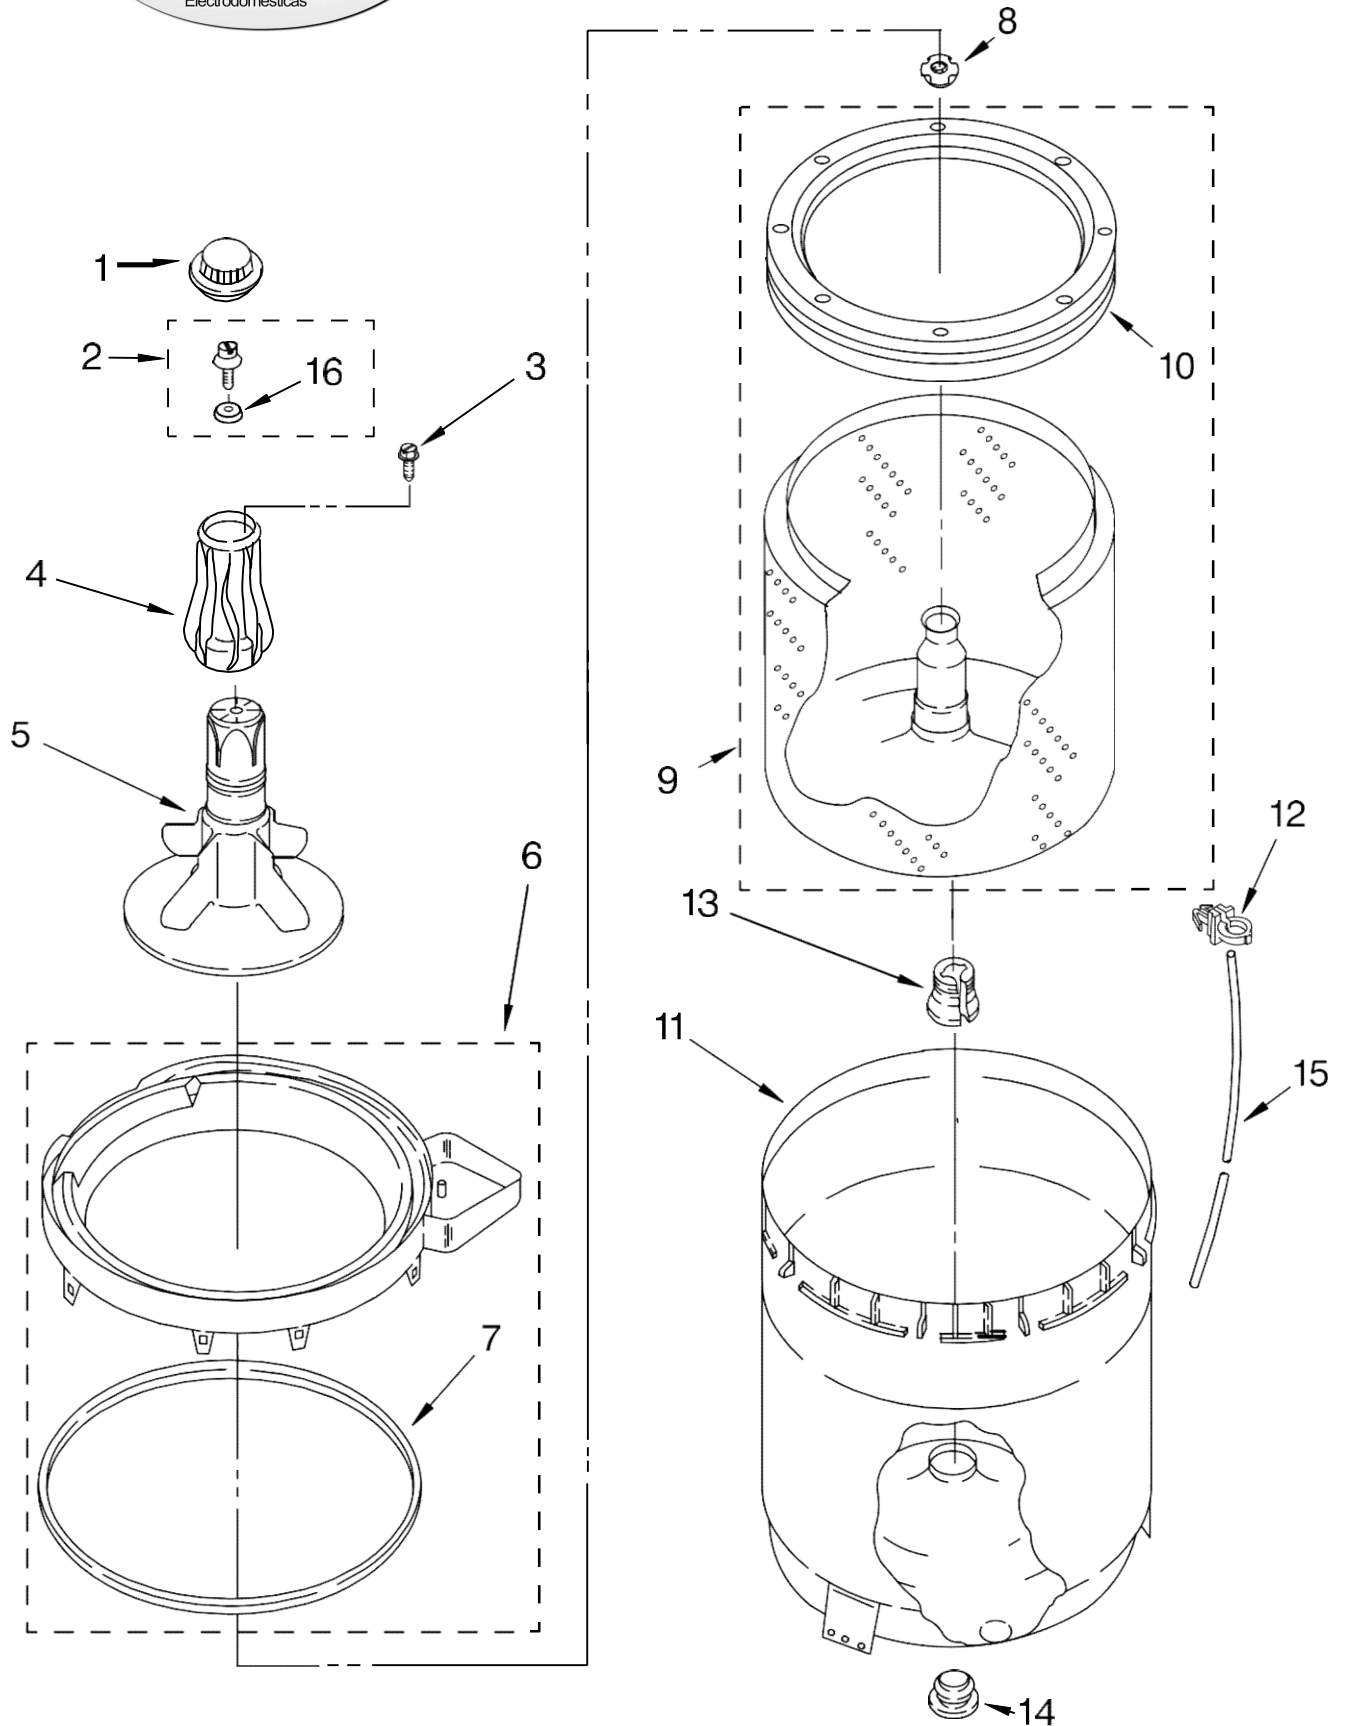

Lavadora Whirlpool 7MWT96500SQ1

FOR ORDERING INFORMATION REFER TO PARTS PRICE LIST

Lavadora Whirlpool 7MWT96500SQ1

Illus. No.	Part No.	DESCRIPTION
1	3355758	Cap, Agitator
2	358237	Screw & Washer
3	63027	Screw (2)
4	64210	Extension, Agitator
5	64214	Agitator 6
	8528150	Tub Ring
7	3976308	Gasket, Tub Ring
8	21366	Nut, Spanner
9	8526017	Basket & Balance Ring
10	8519788	Balance Ring
11	63849	Tub
12	2219077	Clip, Pressure Switch Hose
13	389140	Block, Drive
14	383727	Gasket, Centerpost
15	3347780	Hose, Pressure Switch
16	3949550	Washer