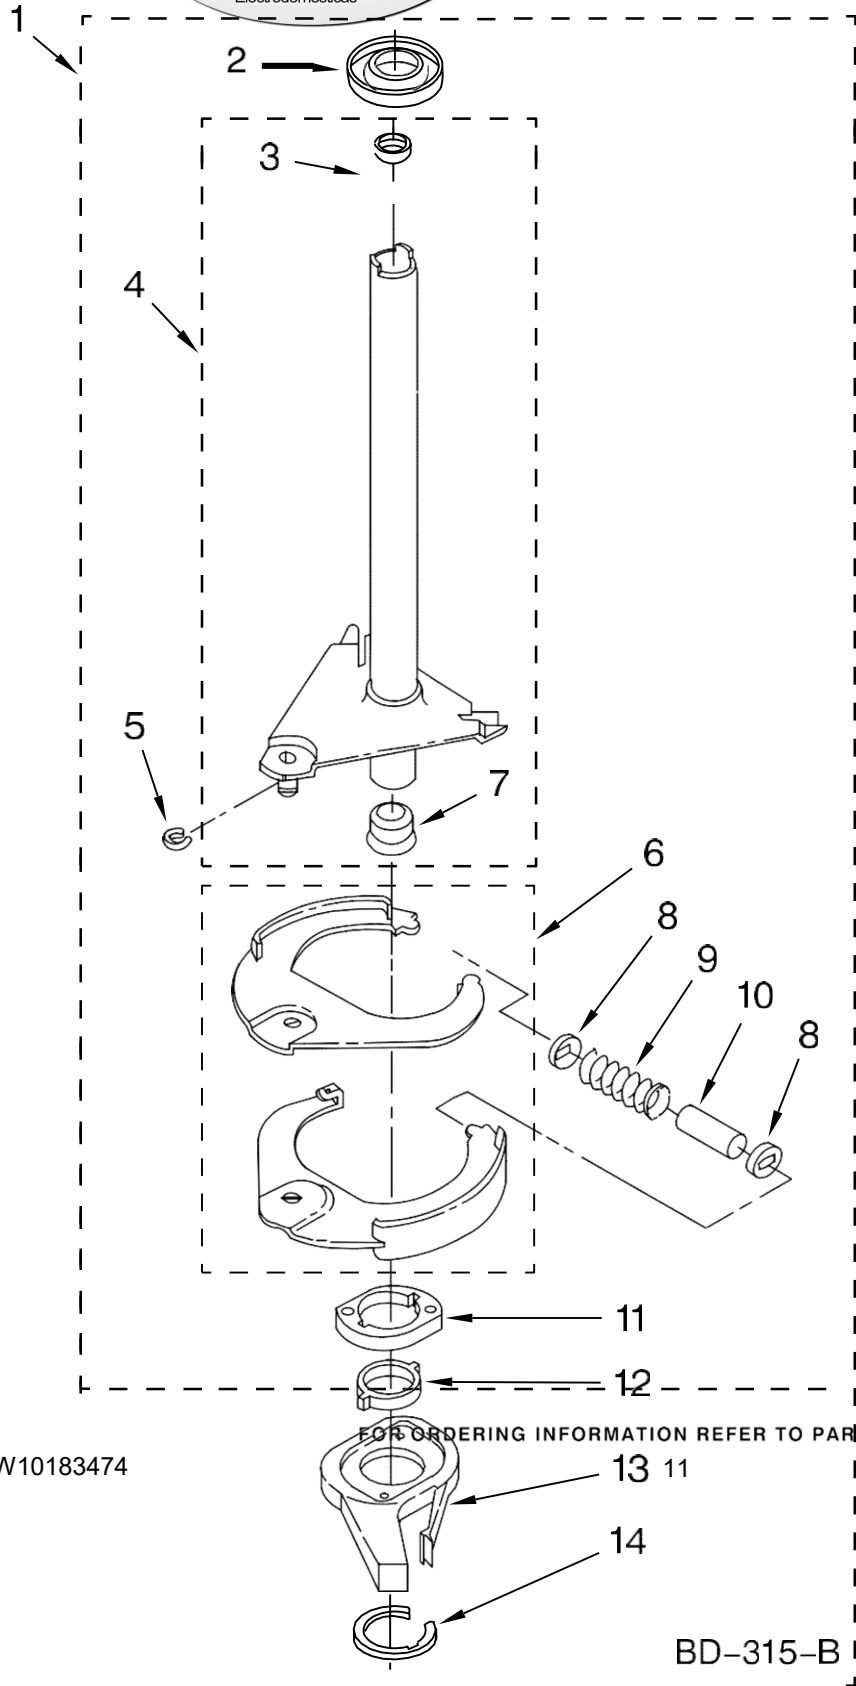

Lavadora Whirlpool 7MWT96500SQ1

Illus. No.	Part No.	DESCRIPTION
1	388952	Brake And Drive Tube (Complete)
2	62658	Ring, Thrust
3	356427	Seal, Drive Tube
4	64027	Tube, Basket Drive (Includes Illus. 3, 4, 5 & 9)
5	64035	Ring, Retaining
6	64232	Shoe, Brake (2)
7	62703	"T" Bearing, Spin Tube
8	3353956	Cap, Brake Spring (2)
9	387806	Spring, Brake
10	3355360	Sleeve, Brake Spring
11	661516	Cam, Brake Release
12	63022	Sleeve, Cam
13	64194	Driver, Brake Cam
14	90368	Ring, Retaining

FOLLOWING PARTS NOT ILLUSTRATED

285208 Lubricant (Use Only In Brake Shoe Assembly On Roller & Pin)

W10183474

FOR ORDERING INFORMATION REFER TO PARTS PRICE LIST

BD-315-B