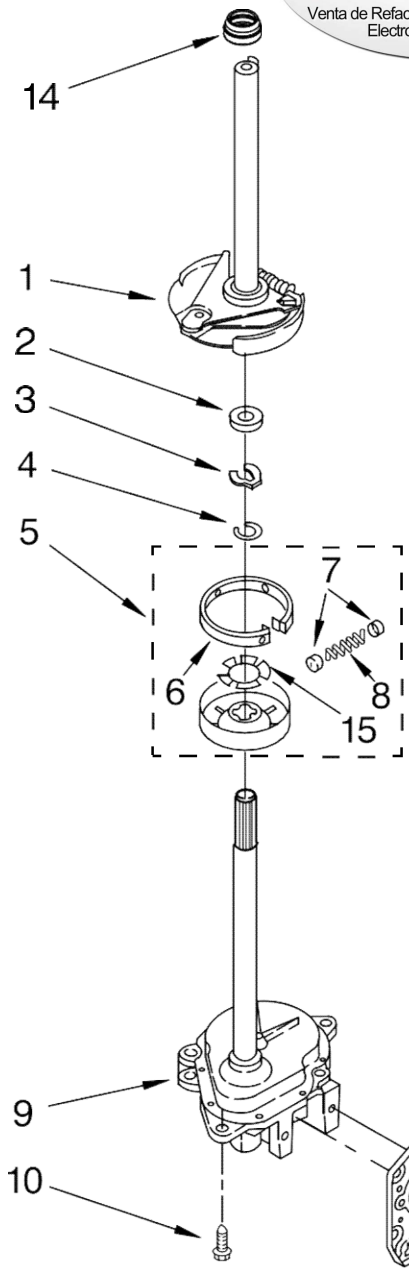

Lavadora Whirlpool 7MWT96500SQ1

FOR ORDERING INFORMATION REFER TO PARTS PRICE LIST

**Lavadora Whirlpool 7MWT96500SQ1**

Illus. No.	Part No.	DESCRIPTION
1	3976300	Washer, Water Inlet Hose (2) (1-1/16 x 5/8)
2	9740848	Screw, 8-18 x 1/2
3	8571377	Hose, Water Inlet
4	8577378	U-Bend, Drain Hose
5	8568314	Strap, Console (2)
6	8318015	Panel, Rear
7	62747	Pad, Rear Panel
8	W10122138	Drain Hose Assembly (Includes Items 19 & 27)
9	8542377	Timer, Control (60 Hz.) (Motor Not A Service Part)
10	3351614	Screw, Ground
11	90767	Screw, 8-18 x 3/8
12	8577845	Switch, Water Level
13	8544893	Bracket, Control
14	W10115689	Cord, Power (Includes Item 15)
	3952821	Strain Relief, Power Cord
		Cap, End (L.H.)
	8271369	White Biscuit
	8314852	Biscuit

Illus. No.	Part No.	DESCRIPTION
17	8318046	Clip, Capacitor
18	8541697	Valve, Water Inlet (Single Port)
19	8541668	Clamp, Hose
20	62863	Screw, 10-16 x 3/8
21	301958	Clamp, Hose
22	8541607	Hose, Vacuum Break
23	370450	Clamp, Hose
24	387606	Break, Vacuum
25		Cap, End (R.H.)
	8271363	White Biscuit
	8314851	Biscuit
26	8519200	Support, Rear Panel
27	8541667	Clamp, Hose
28	8055003	Clip, Harness & Pressure Hose
29	8572717	Capacitor, Motor Start
30	3363366	Clamp, Hose
31	8317496	Clamp, Hose
32	3951449	Hose, Pump To Tub (Includes Item 30)
33	3400073	Screw, Ground
34	3400985	Medallion
35	8536939	Clip, Knob

## Lavadora Whirlpool 7MWT96500SQ1

<b>Illus. No.</b>	<b>Part No.</b>	<b>DESCRIPTION</b>
1	3355758	Cap, Agitator
2	358237	Screw & Washer
3	63027	Screw (2)
4	64210	Extension, Agitator
5	64214	Agitator 6
	8528150	Tub Ring
7	3976308	Gasket, Tub Ring
8	21366	Nut, Spanner
9	8526017	Basket & Balance Ring
10	8519788	Balance Ring
11	63849	Tub
12	2219077	Clip, Pressure Switch Hose
13	389140	Block, Drive
14	383727	Gasket, Centerpost
15	3347780	Hose, Pressure Switch
16	3949550	Washer