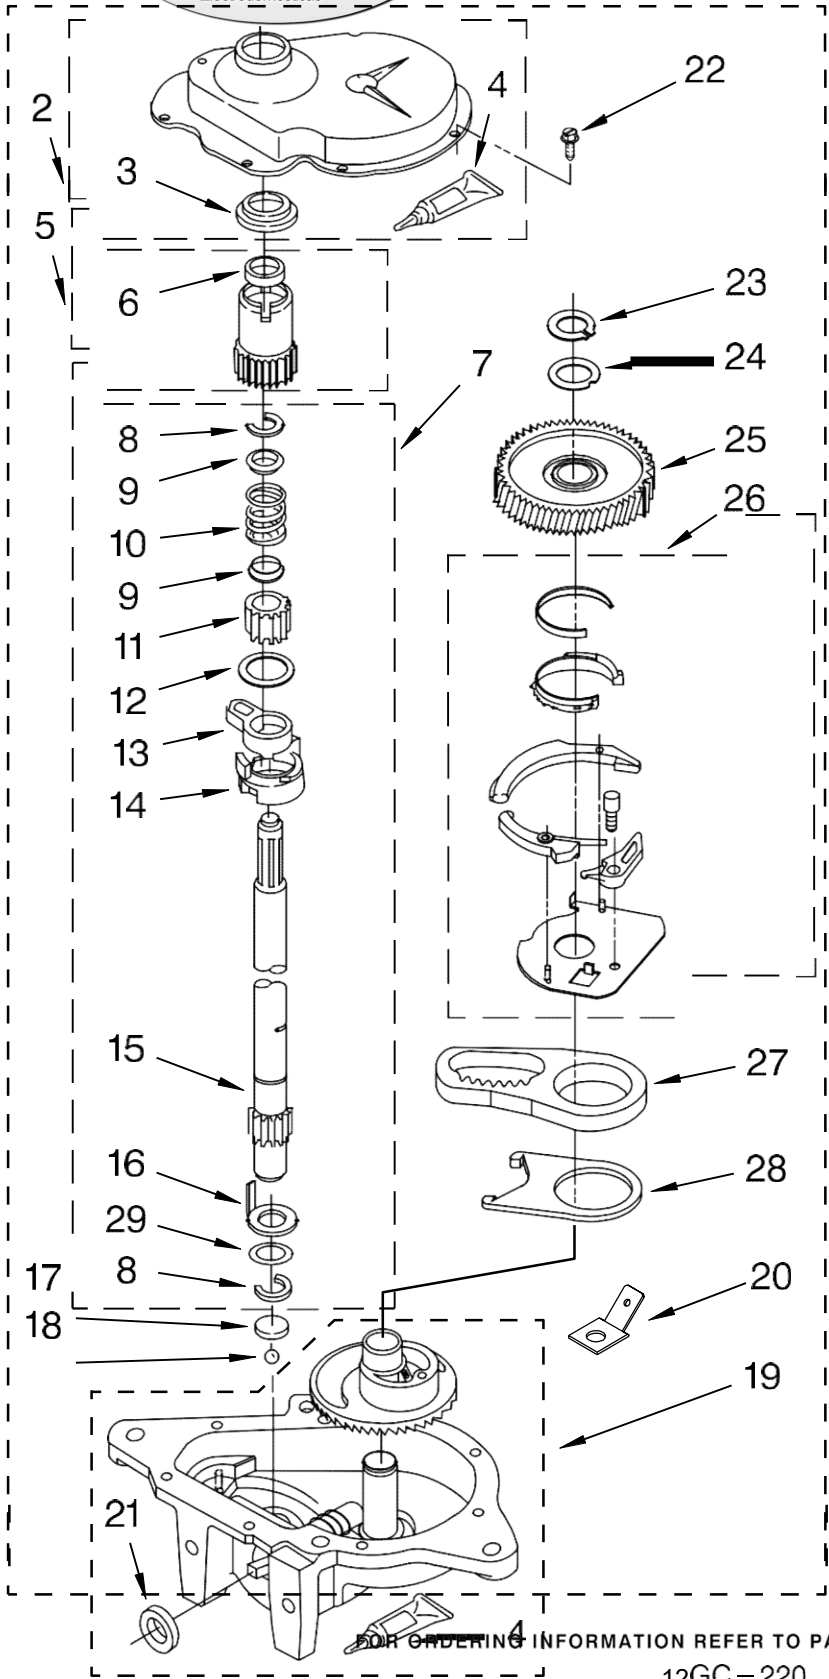

Lavadora Whirlpool 7MWT96500SQ1

Illus. No.	Part No.	DESCRIPTION
1	8532118	Gearcase (Complete)
2	285202	Cover, Gearcase
3	3349985	Seal, Gearcase Cover
4	285195	Sealer, Gasket (.20 Fl. Oz.) (6 ml)
5	63320	Pinion, Spin (Includes Illus. 25)
6	356427	Seal, Spin Pinion
7	389387	Shaft, Agitator (Complete)
8	90369	Ring, Retaining (2)
9	62677	Retainer, Spring (2)
10	62676	Spring, Agitate
11	63273	Gear, Agitate (Includes 15 & 29)
12	62619	Washer, Agitate Gear
13	62580	Cam Follower (Includes 14)
14	62581	Cam, Agitate (Includes 13)
15	285509	Shaft, Agitator (Includes 11 & 29)
16	62618	Washer, Cam Thrust
17	16018	Bearing, Thrust (Includes 18)
18	85529	Ball, Bearing (Includes 17)
19	389230	Bottom and Pinion, Gearcase
20	3949116	Block Tab, Terminal
21	285352	Seal, Thrust Plug
22	3351614	Screw, Gearcase Cover Mounting (8) (10-24 x 3/8)
23	3362552	Ring, Retaining
24	285735	Washer Kit, Thrust
25	62570	Gear, Spin
26	388253	Neutral Assembly
27	3349296	Rack, Connecting
28	62621	Actuator, Shift
29	388815	Washer, Intermediate

FOR ORDERING INFORMATION REFER TO PARTS PRICE LIST