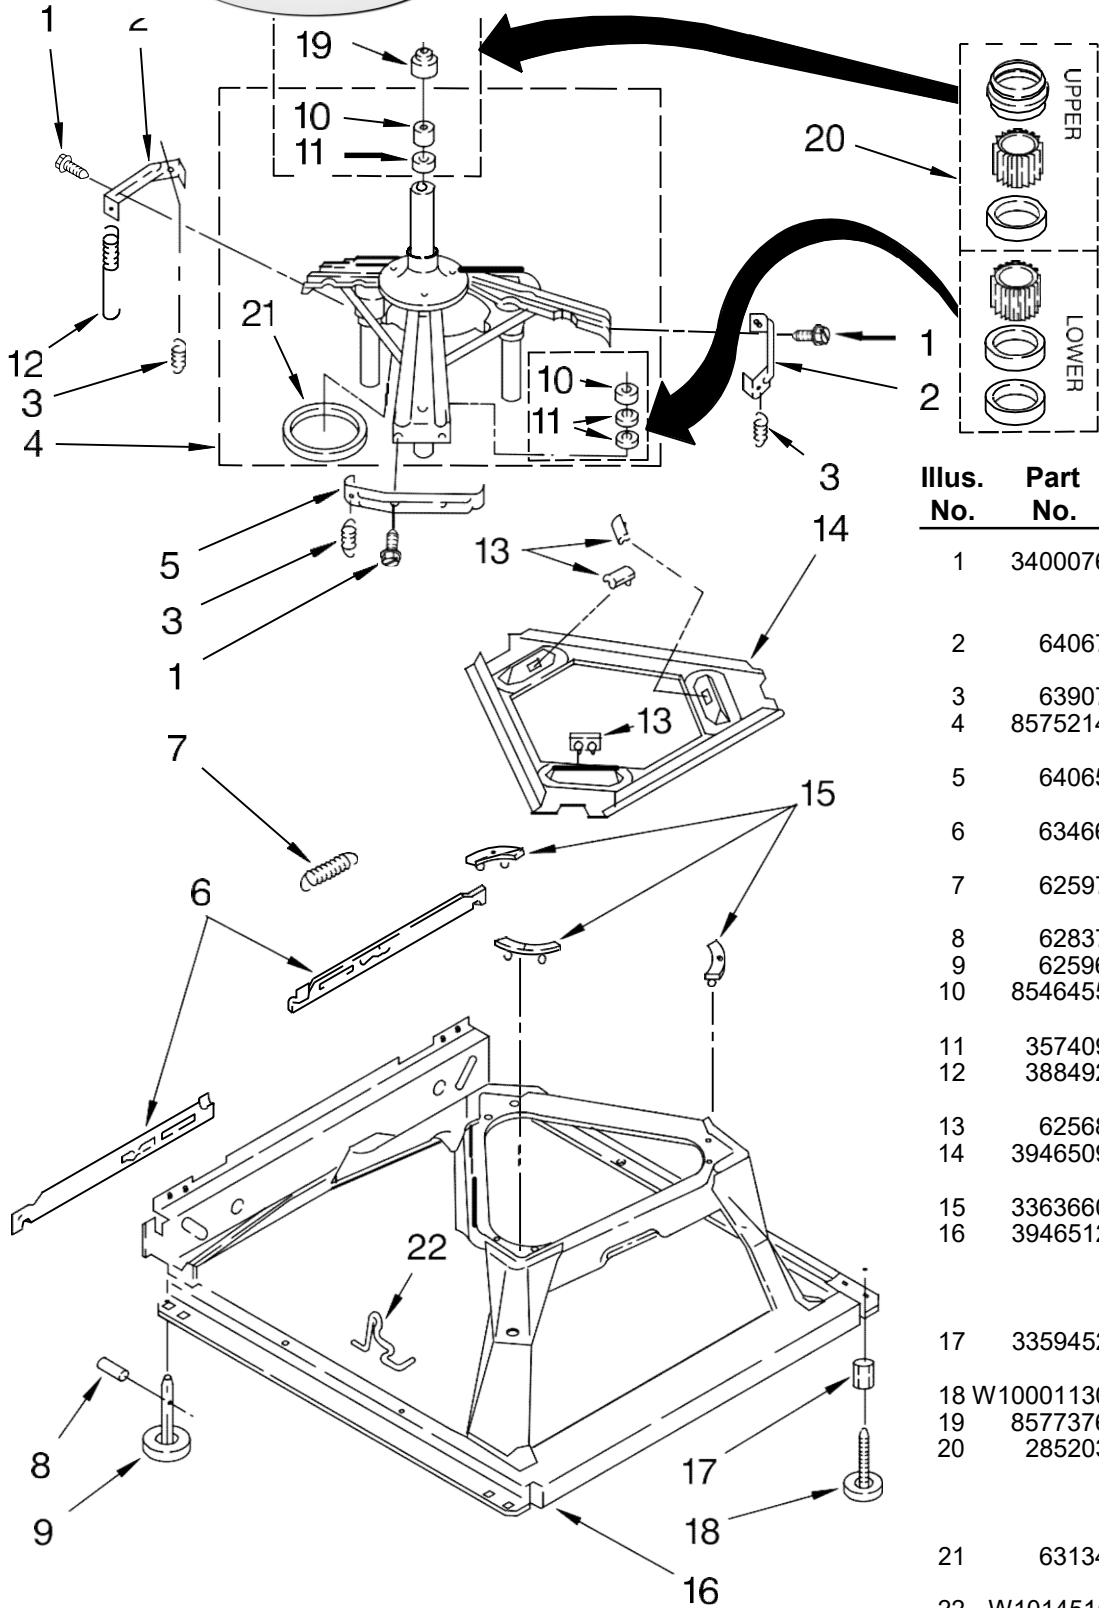

Lavadora Whirlpool 7MWT96500SQ1

Illus. No.	Part No.	DESCRIPTION
1	3400076	Screw, Bracket Mounting (10-32 x 5/8)
2	64067	Bracket, Spring Outer (2)
3	63907	Spring, Suspension (3)
4	8575214	Support & Brake, Tub
5	64065	Bracket, Spring Outer (L.F.)
6	63466	Link, Leveling Mechanism (2)
7	62597	Spring, Leveling Mechanism
8	62837	Pin, Knurled
9	62596	Foot, Rear (2)
10	8546455	Bearing, Centerpost (2)
11	357409	Seal, Centerpost (3)
12	388492	Spring, Counterweight
13	62568	Pad, Plate
14	3946509	Plate, Suspension (Includes Ills. 13)
15	3363660	Pad, Base
16	3946512	Base Assembly (Includes Ills. 6, 7, 8, 9, 13, 14, 15 & 22)
17	3359452	Nut, Lock (2) (3/8-16)
18	W10001130	Foot, Front (2)
19	8577376	Seal, Centerpost
20	285203	Centerpost Bearing Kit (Includes Ills. 10, 11 & 19)
21	63134	Ring, Sound Deadening
22	W10145155	Retainer, Suspension Spring

FOR ORDERING INFORMATION REFER TO PARTS PRICE LIST