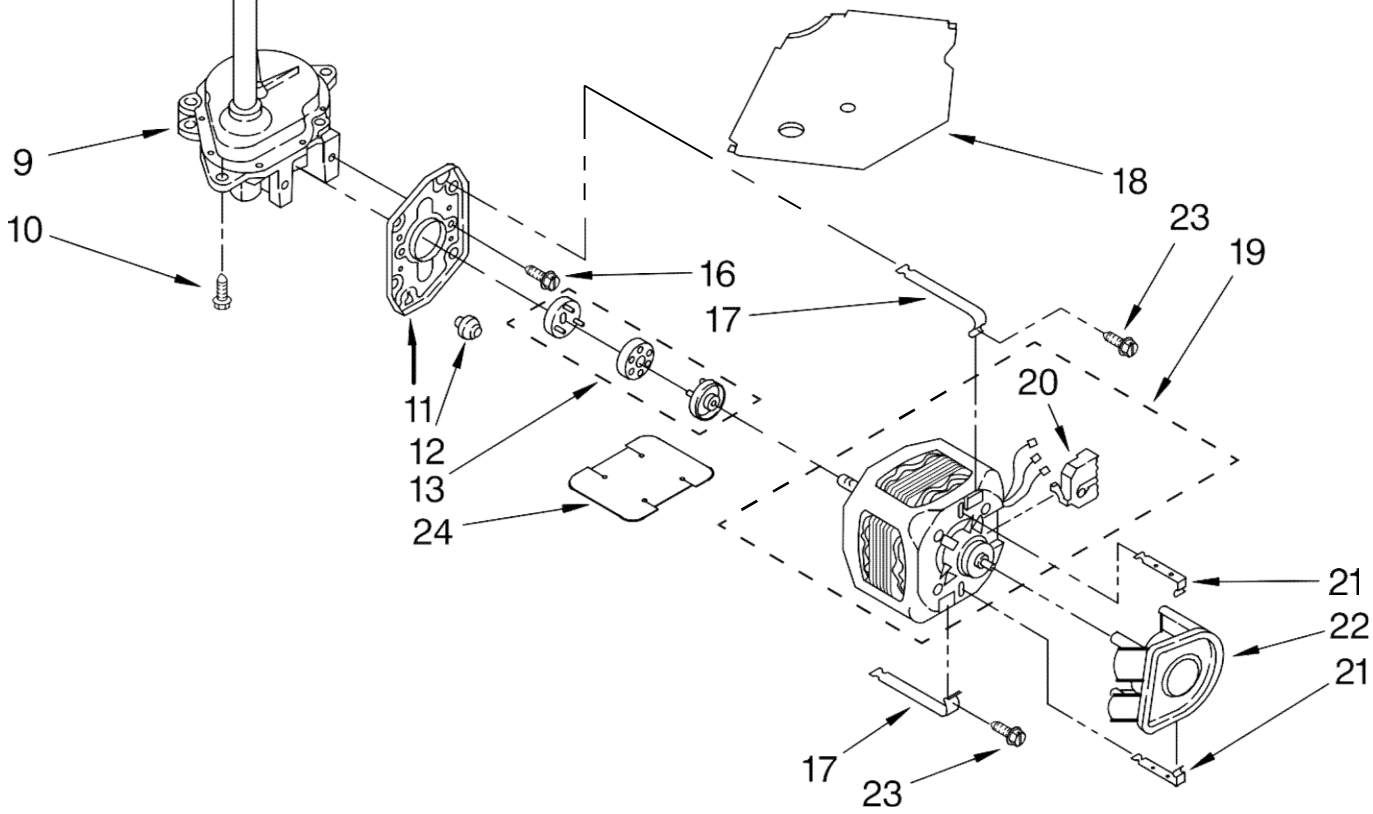

FOR ORDERING INFORMATION REFER TO PARTS PRICE LIST