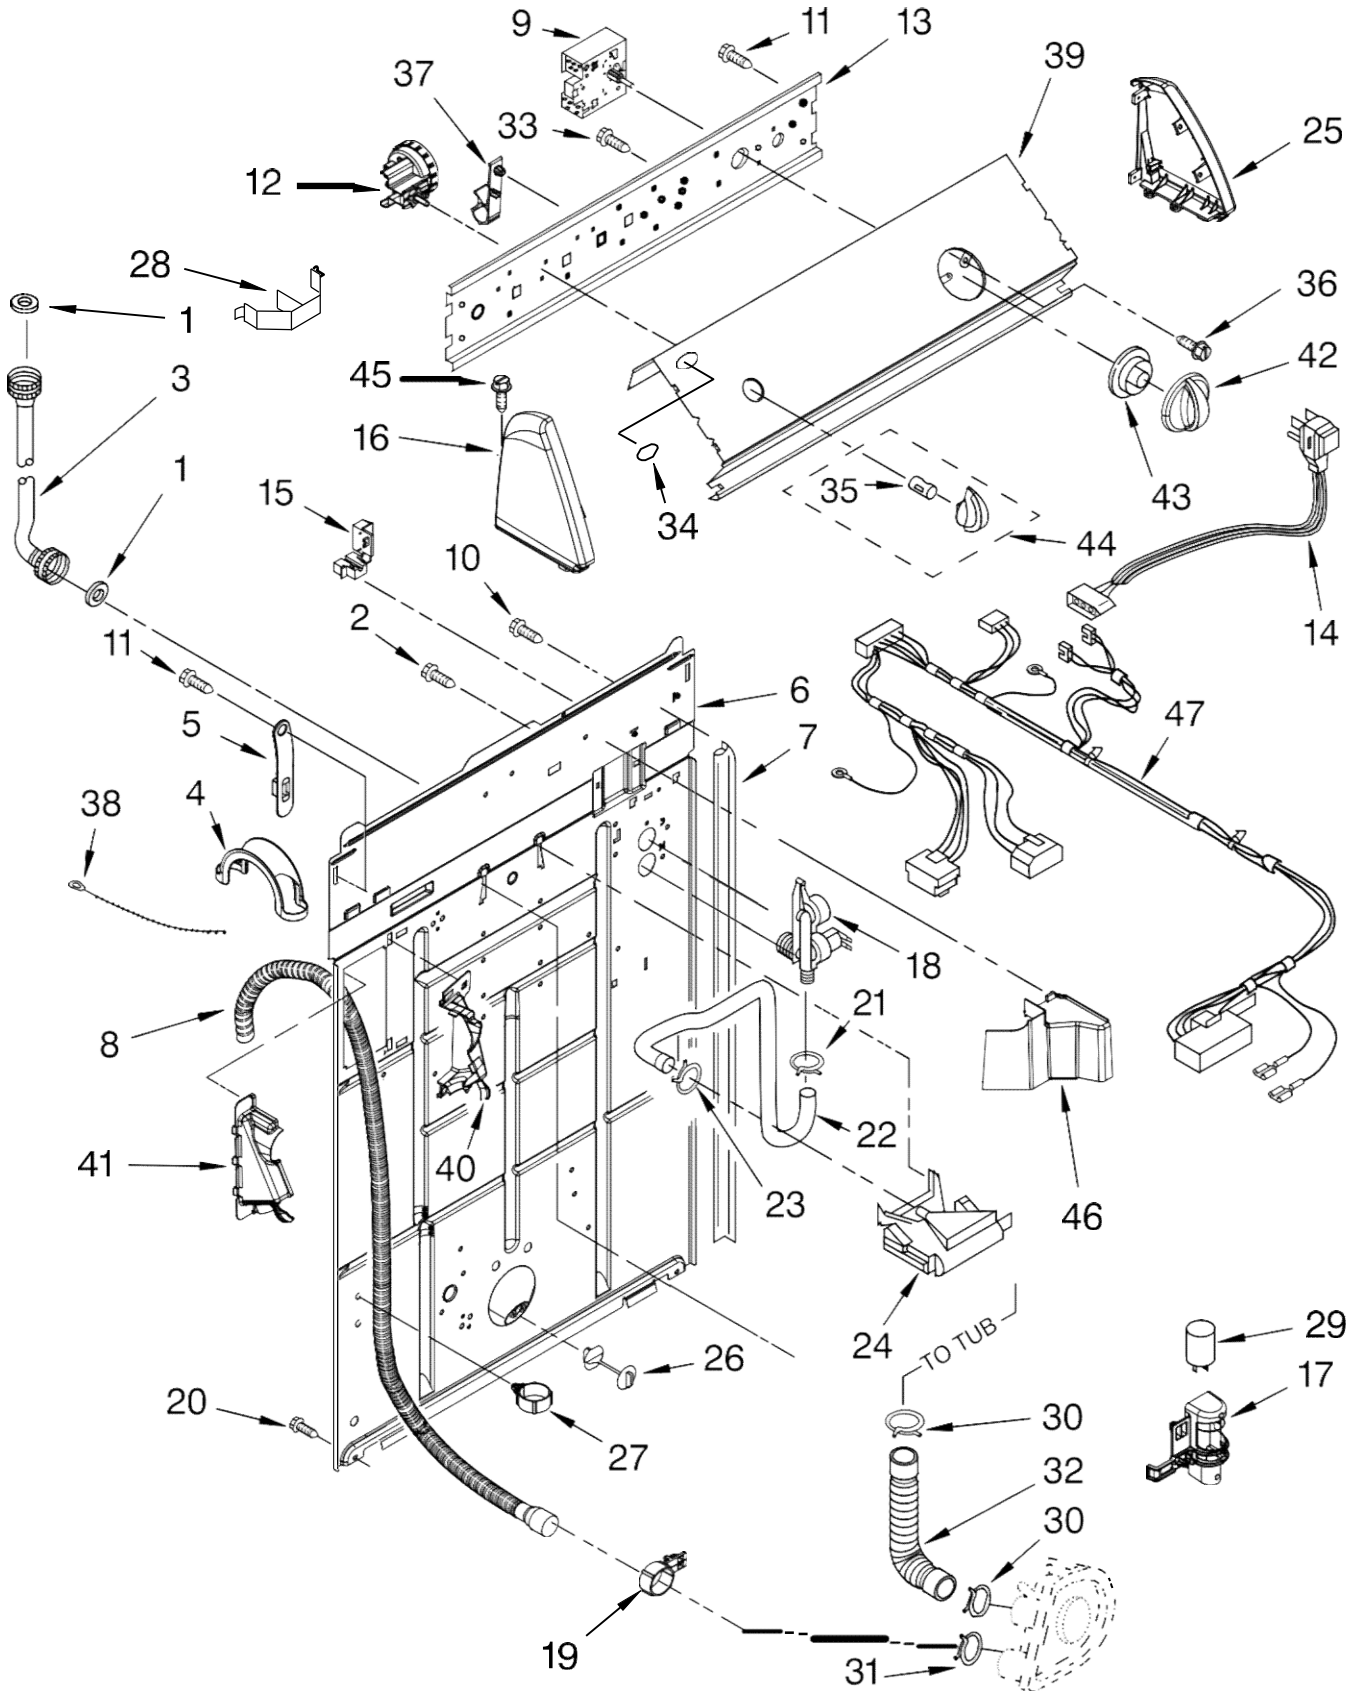

Lavadora Whirlpool 7MWT96500SQ1

Illus. No.	Part No.	DESCRIPTION
1		Literature Parts
	W10071220	Installation Instructions
	8558665	Feature Sheet
	8539806	Use & Care Guide
	W10117898	Energy Guide (Mexico)
	8542379	Wiring Diagram
2		Lid
	8557513	White
	8557514	Biscuit
3	9724509	Bumper, Lid (2)
4	W10119872	Screw, Lid Hinge Mounting (4)
5	8318088	Hinge, Lid (L.H.)
6	54583	Hinge, Lid (R.H.)
7	19119	Bumper, Lid Hinge
8	62780	Clip, Top & Cabinet & Rear Panel (2)
9	3362952	Dispenser, Bleach
10	3351614	Screw, Ground
11	8318084	Switch, Lid
12	357213	Nut, Push-In (2)
13		Top
	8318064	White
	8318066	Biscuit
14	21258	Bearing, Lid Hinge (2)
15	8533959	Nut, Hex
16	62750	Spacer, Cabinet To Top (4)
17		Cabinet
	63424	White
	3954357	Biscuit
18	3390631	Screw 10-16 X 3/8 (4)

Lavadora Whirlpool 7MWT96500SQ1

FOR ORDERING INFORMATION REFER TO PARTS PRICE LIST

**Lavadora Whirlpool 7MWT96500SQ1**

Illus. No.	Part No.	DESCRIPTION
1	3976300	Washer, Water Inlet Hose (2) (1-1/16 x 5/8)
2	9740848	Screw, 8-18 x 1/2
3	8571377	Hose, Water Inlet
4	8577378	U-Bend, Drain Hose
5	8568314	Strap, Console (2)
6	8318015	Panel, Rear
7	62747	Pad, Rear Panel
8	W10122138	Drain Hose Assembly (Includes Items 19 & 27)
9	8542377	Timer, Control (60 Hz.) (Motor Not A Service Part)
10	3351614	Screw, Ground
11	90767	Screw, 8-18 x 3/8
12	8577845	Switch, Water Level
13	8544893	Bracket, Control
14	W10115689	Cord, Power (Includes Item 15)
	3952821	Strain Relief, Power Cord
		Cap, End (L.H.)
	8271369	White Biscuit
	8314852	Biscuit