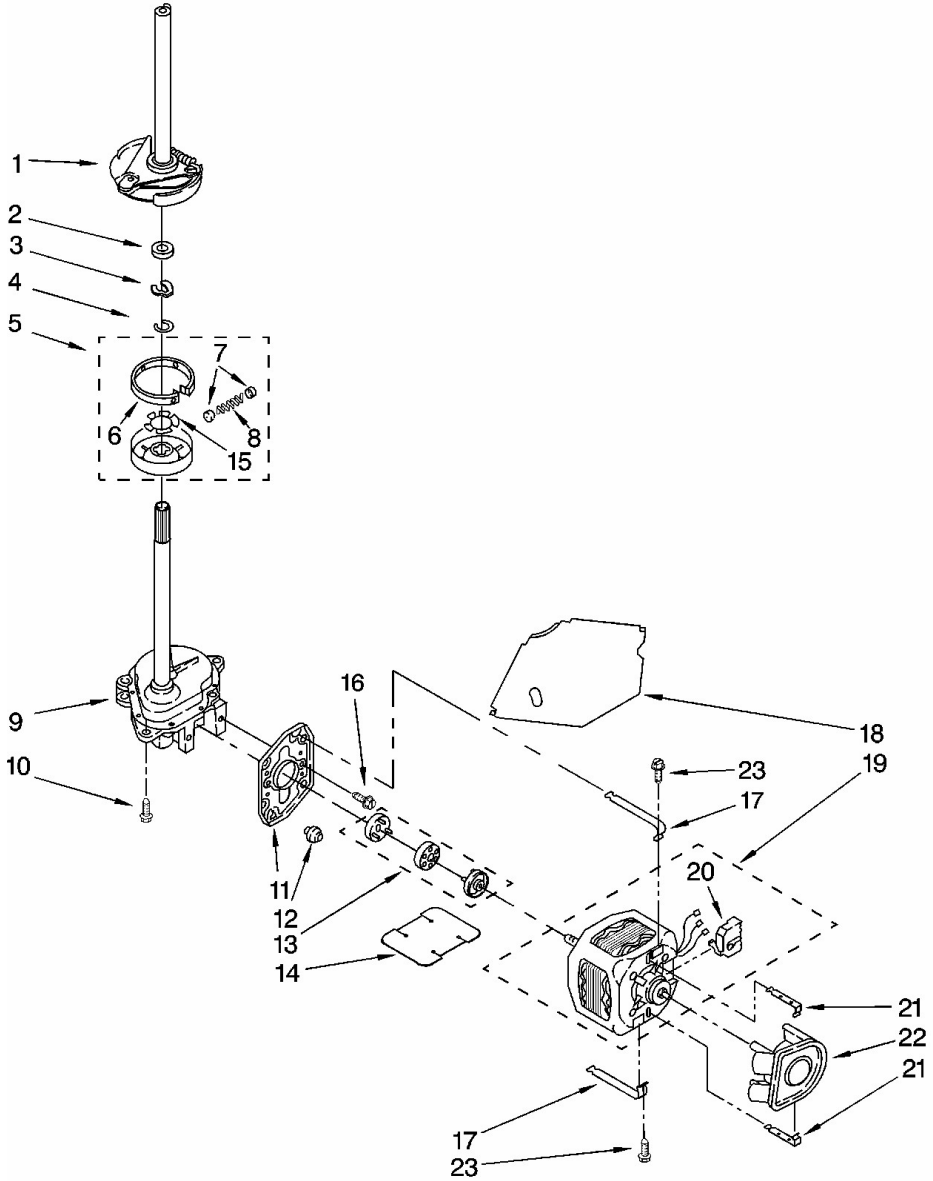

Distribuidor Autorizado

SurteRápido.com

Venta de Refacciones
Electrodomesticas

Lavadora Whirlpool 7MWT96500ST0

Distribuidor Autorizado

SurteRápido.com

Venta de Refacciones
Electrodomesticas

Lavadora Whirlpool 7MWT96500ST0

<u>No. Ilus.</u>	<u>DESCRIPCIÓN</u>	<u>No. de Parte</u>
1	Brake & Drive Tube (Complete)	285792
2	Washer, Spin Tube Thrust	63292
3	Ring, Spin Tube Support	62697
4	Ring, Retainer	285353
5	Clutch (Complete)	285785
6	Band & Lining, Clutch (7 & 8)	285790
7	Cap, Clutch Spring (2)	62646
8	Spring, Clutch	3946792
9	Gearcase (Complete)	8532118
10	Screw, Gearcase To Base (3)	3400516
11	Plate, Motor Mount To Gearcase	62611
12	Grommet, Motor (4)	62691
13	Coupling, Motor And Isolation	285753
14	Shield, Motor	3946532
15	Clip, Anti-Rattle	3355454
16	Screw	3400516
17	Retainer, Motor (2)	3349637
18	Shield, Tub To Motor	3362316
19	Motor, Main Drive	389248
20	Switch, Main Drive Motor	3952056
21	Retainer, Pump (2)	8546127
22	Pump (Complete)	3363394
23	Screw, 10-16 x 5/8	273556