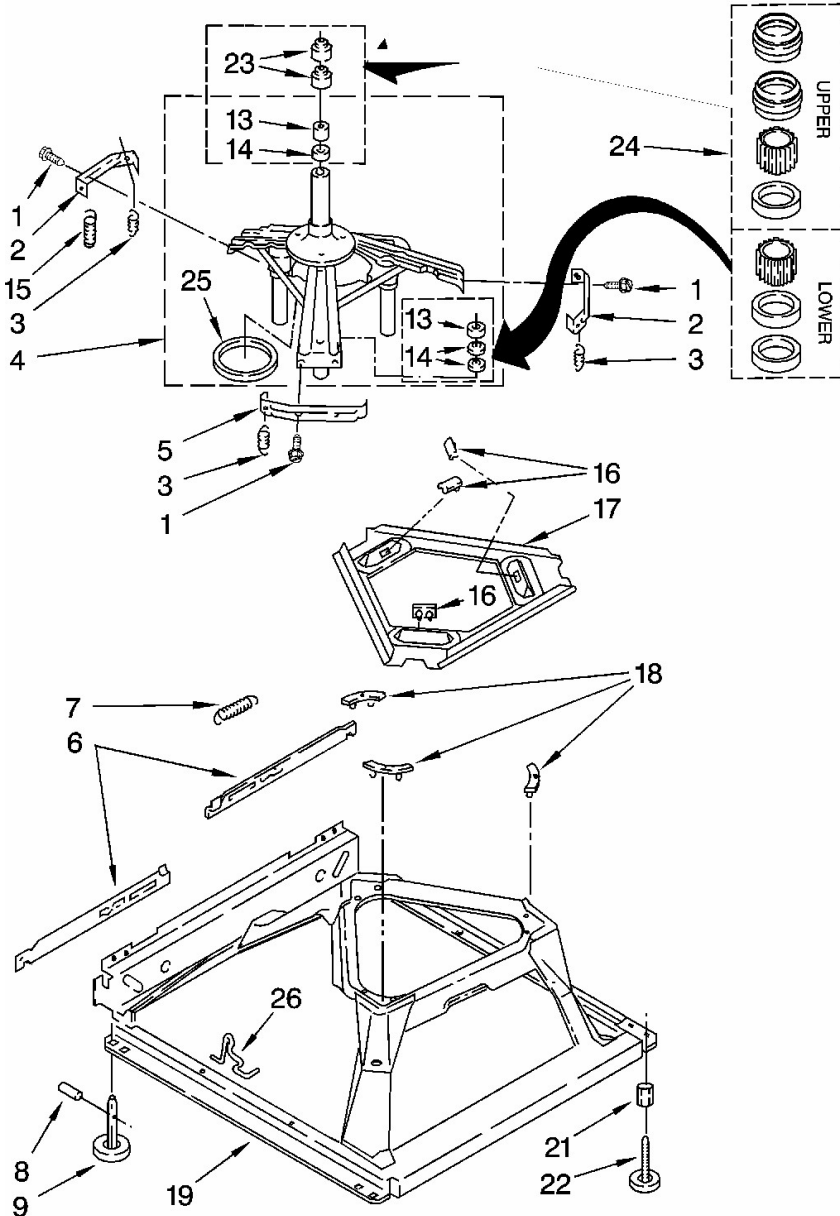

Distribuidor Autorizado

SurteRápido.com

Venta de Refacciones
Electrodomesticas

Lavadora Whirlpool 7MWT96500ST0

<u>No. Ilus.</u>	<u>DESCRIPCIÓN</u>	<u>No. de Parte</u>
1	Brake & Drive Tube (Complete)	285792
2	Washer, Spin Tube Thrust	63292
3	Ring, Spin Tube Support	62697
4	Ring, Retainer	285353
5	Clutch (Complete)	285785
6	Band & Lining, Clutch (7 & 8)	285790
7	Cap, Clutch Spring (2)	62646
8	Spring, Clutch	3946792
9	Gearcase (Complete)	8532118
10	Screw, Gearcase To Base (3)	3400516
11	Plate, Motor Mount To Gearcase	62611
12	Grommet, Motor (4)	62691
13	Coupling, Motor And Isolation	285753
14	Shield, Motor	3946532
15	Clip, Anti-Rattle	3355454
16	Screw	3400516
17	Retainer, Motor (2)	3349637
18	Shield, Tub To Motor	3362316
19	Motor, Main Drive	389248
20	Switch, Main Drive Motor	3952056
21	Retainer, Pump (2)	8546127
22	Pump (Complete)	3363394
23	Screw, 10-16 x 5/8	273556

Distribuidor Autorizado

SurteRápido.com

Venta de Refacciones
Electrodomesticas

Lavadora Whirlpool 7MWT96500ST0