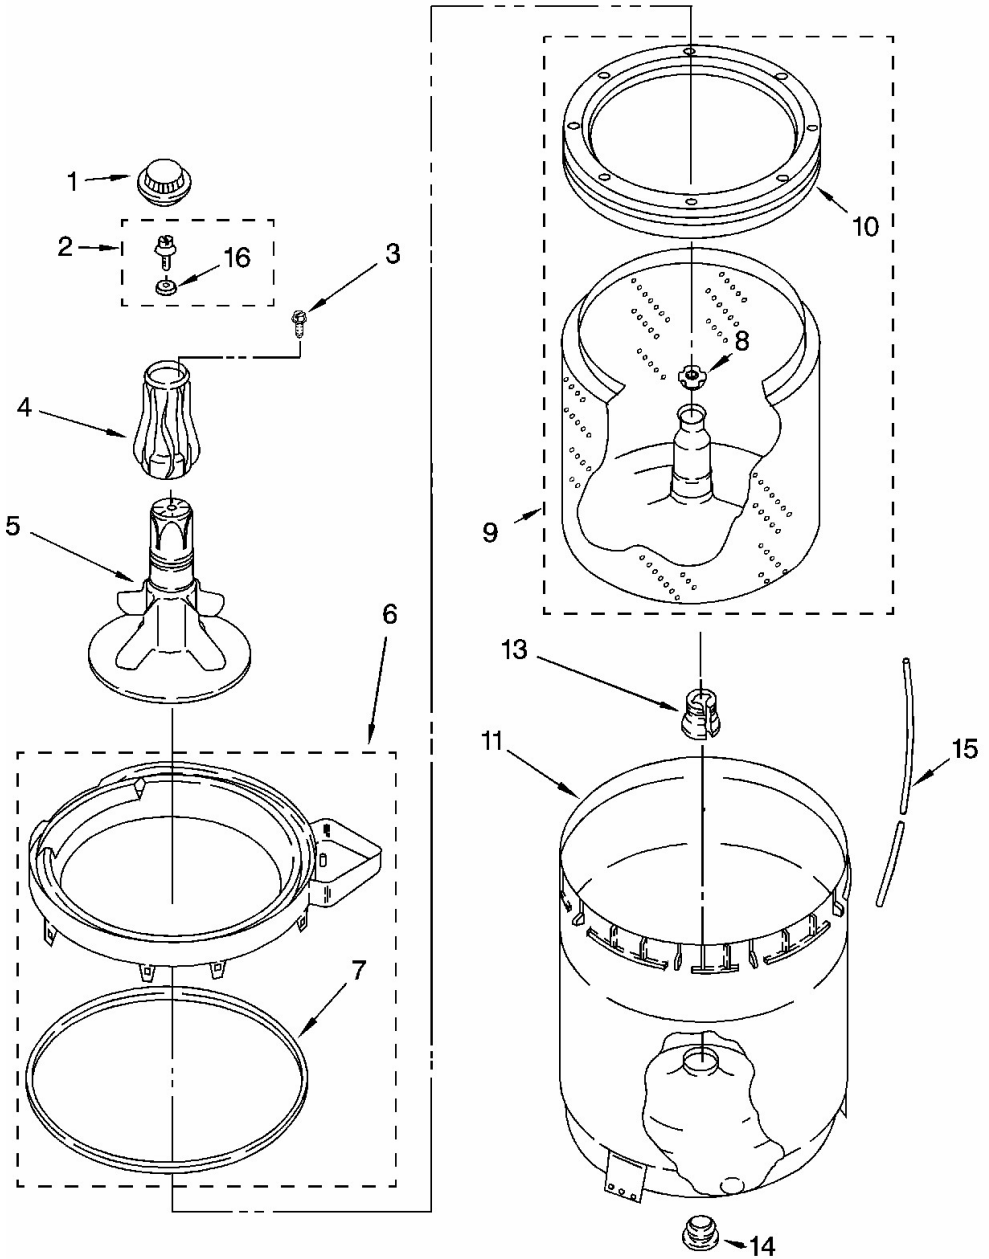

Distribuidor Autorizado

SurteRápido.com

Venta de Refacciones
Electrodomesticas

Lavadora Whirlpool 7MWT96500ST0

Distribuidor Autorizado

SurteRápido.com

Venta de Refacciones
Electrodomesticas

Lavadora Whirlpool 7MWT96500ST0

<u>No. Ilus.</u>	<u>DESCRIPCIÓN</u>	<u>No. de Parte</u>
1	Cap, Agitator	3355758
2	Screw & Washer	285009
3	Screw (2)	63027
4	Extension, Agitator	64210
5	Agitator	64214
6	Tub Ring	8528150
7	Gasket, Tub Ring	3976308
8	Nut, Spanner	21366
9	Basket & Balance Ring	8526017
10	Balance Ring	8519788
11	Tub	63849
13	Block, Drive	389140
14	Gasket, Centerpost	383727
15	Hose, Pressure Switch	353244
16	Washer	3949550