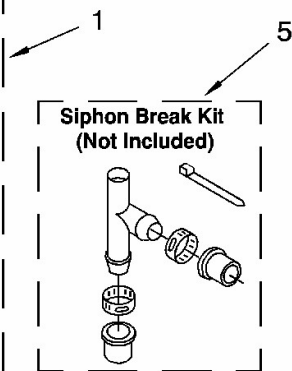

**Order The Following Parts
To Splice Plastic Drain Hose
(Not Included)**