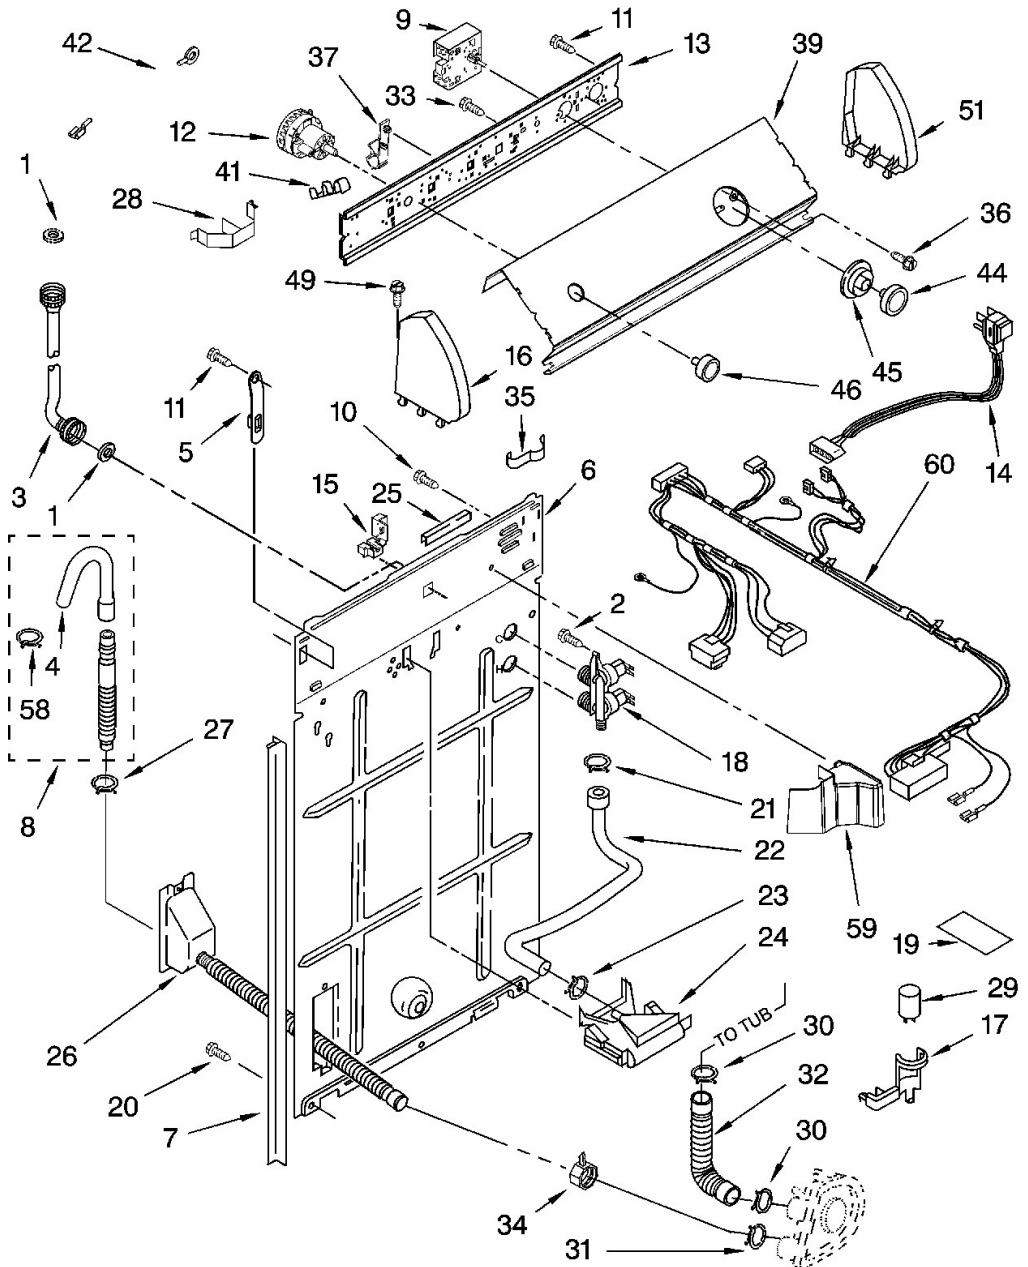

Distribuidor Autorizado

SurteRápido.com

Venta de Refacciones
Electrodomesticas

Lavadora Whirlpool 7MWT96500ST0

Distribuidor Autorizado

SurteRápido.com

Venta de Refacciones
Electrodomesticas

Lavadora Whirlpool 7MWT96500ST0

No. Ilus.	DESCRIPCIÓN	No. de Parte
1	Washer, Water Inlet Hose (2) (1-1/16 x 5/8)	16123
2	Screw, 8-18 x 1/2	9740848
3	Hose, Water Inlet	89503
4	Nozzle-Drain Hose	3357027
5	Strap, Console (2)	8318255
6	Panel, Rear	8318015
7	Pad, Rear Panel	62747
8	Hose, Drain (4 Ft.)	285664
	Hose, Drain (9 Ft.) (Not Included)	285666
	Extension, Drain Hose	285702
9	Timer, Control (60 Hz.)	8542377
10	Screw, Ground	3351614
11	Screw, 8-18 x 3/8	90767
12	Switch, Water Level	3366848
13	Bracket, Control	8544893
	Bracket, Control	8544892
14	Cord, Power (Includes Item 15)	8559419
15	Strain Relief, Power Cord	285777
16	Cap, End (L.H.)	8314852
17	Clip, Capacitor	8318046
18	Valve, Water Inlet-Single Port	8541697
19	Shield, Capacitor	3976286
20	Screw, 10-16 x 3/8	9420601
21	Clamp, Hose	596669
22	Hose, Vacuum Break	8317926
23	Clamp, Hose	596669
24	Break, Vacuum	3360977