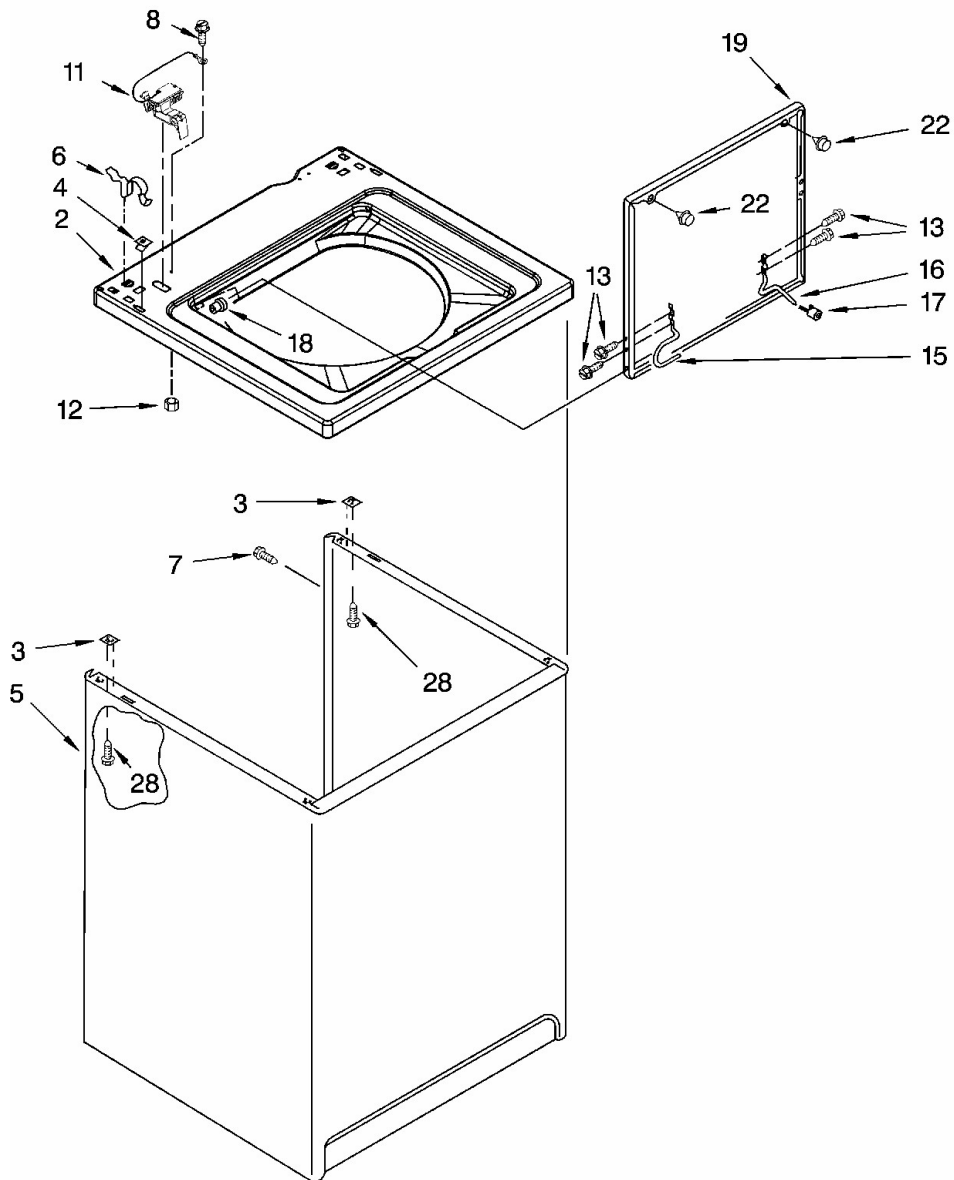

Distribuidor Autorizado

SurteRápido.com

Venta de Refacciones
Electrodomesticas

Lavadora Whirlpool 7MWT96500ST0

Distribuidor Autorizado

SurteRápido.com

Venta de Refacciones
Electrodomesticas

Lavadora Whirlpool 7MWT96500ST0

<u>No. Ilus.</u>	<u>DESCRIPCIÓN</u>	<u>No. de Parte</u>
2	TOP	8318066
3	Spacer, Cabinet To Top (4)	62750
4	Nut, Push-In (2)	357213
5	Cabinet	3954357
6	Clip, Top & Cabinet & Rear Panel (2)	62780
7	Screw, 10-16 x 1/2	308685
8	Screw, Ground	3351614
11	Switch, Lid	8318084
12	Nut, Hex	680762
13	Screw, Lid Hinge Mounting (4)	355274
15	Hinge, Lid (L.H.)	8318088
16	Hinge, Lid (R.H.)	54583
17	Bumper, Lid Hinge	19119
18	Bearing, Lid Hinge (2)	21258
19	Lid	8557514
22	Bumper, Lid (2)	9724509
28	Screw 10-16 X 3/8 (4)	9420601