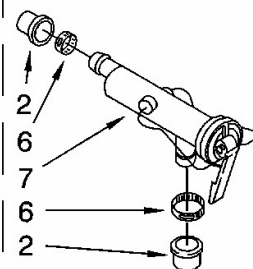

**Drain Protector
(Not Included)**