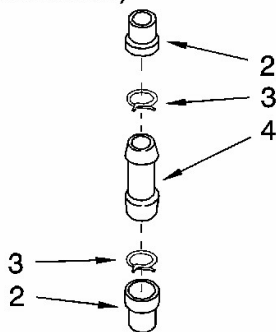

**Order The Following Parts
To Splice Plastic Drain Hose
(Not Included)**