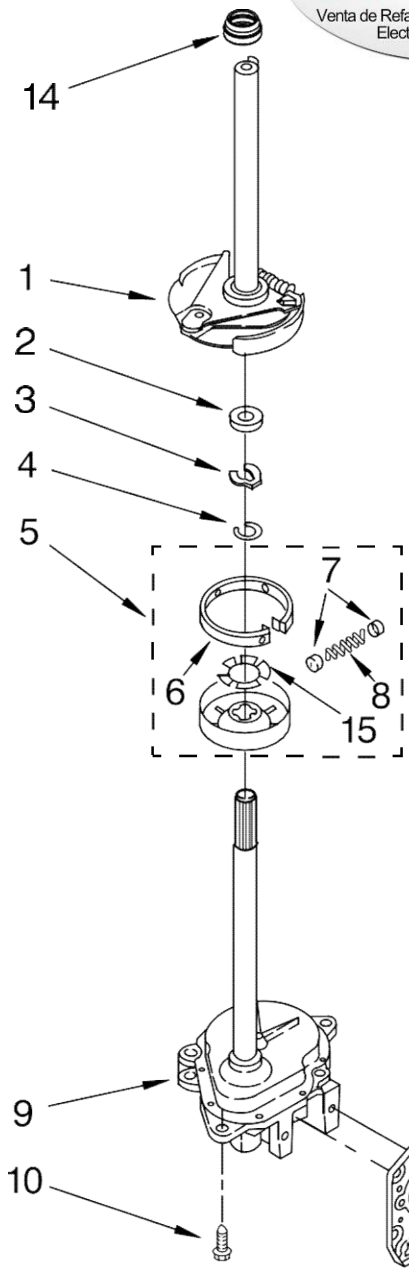

Illus. No.	Part No.	DESCRIPTION
1	388952	Brake & Drive Tube (Complete) (Refer to Page 11 For Further Breakdown)
2	63292	Washer, Spin Tube Thrust
3	62697	Ring, Spin Tube Support
4	63283	Ring, Retainer
5	3951311	Clutch (Complete)
6	3951308	Band & Lining, Clutch (Includes Items 7 & 8)
7	62646	Cap, Clutch Spring (2)
8	3946792	Spring, Clutch
9	8532118	Gearcase (Complete) (Refer To Page 12 For Further Breakdown)

Illus. No.	Part No.	DESCRIPTION
10	3357334	Screw, Gearcase To Base (3)
11	62611	Plate, Motor Mount To Gearcase
12	62691	Grommet, Motor (4)
13	3364003	Coupling, Motor And Isolation
14	8577374	Seal
15	3355454	Clip, Anti-Rattle
16	3400516	Screw
17	W10086010	Retainer, Motor (2)
18	3362089	Shield, Tub To Motor
19	8577157	Motor, Main Drive
20	3952056	Switch, Main Drive Motor
21	8546127	Retainer, Pump (2)
22	3363394	Pump (Complete)
23	3387485	Screw, 10-16 x 5/8
24	8316060	Shield, Motor