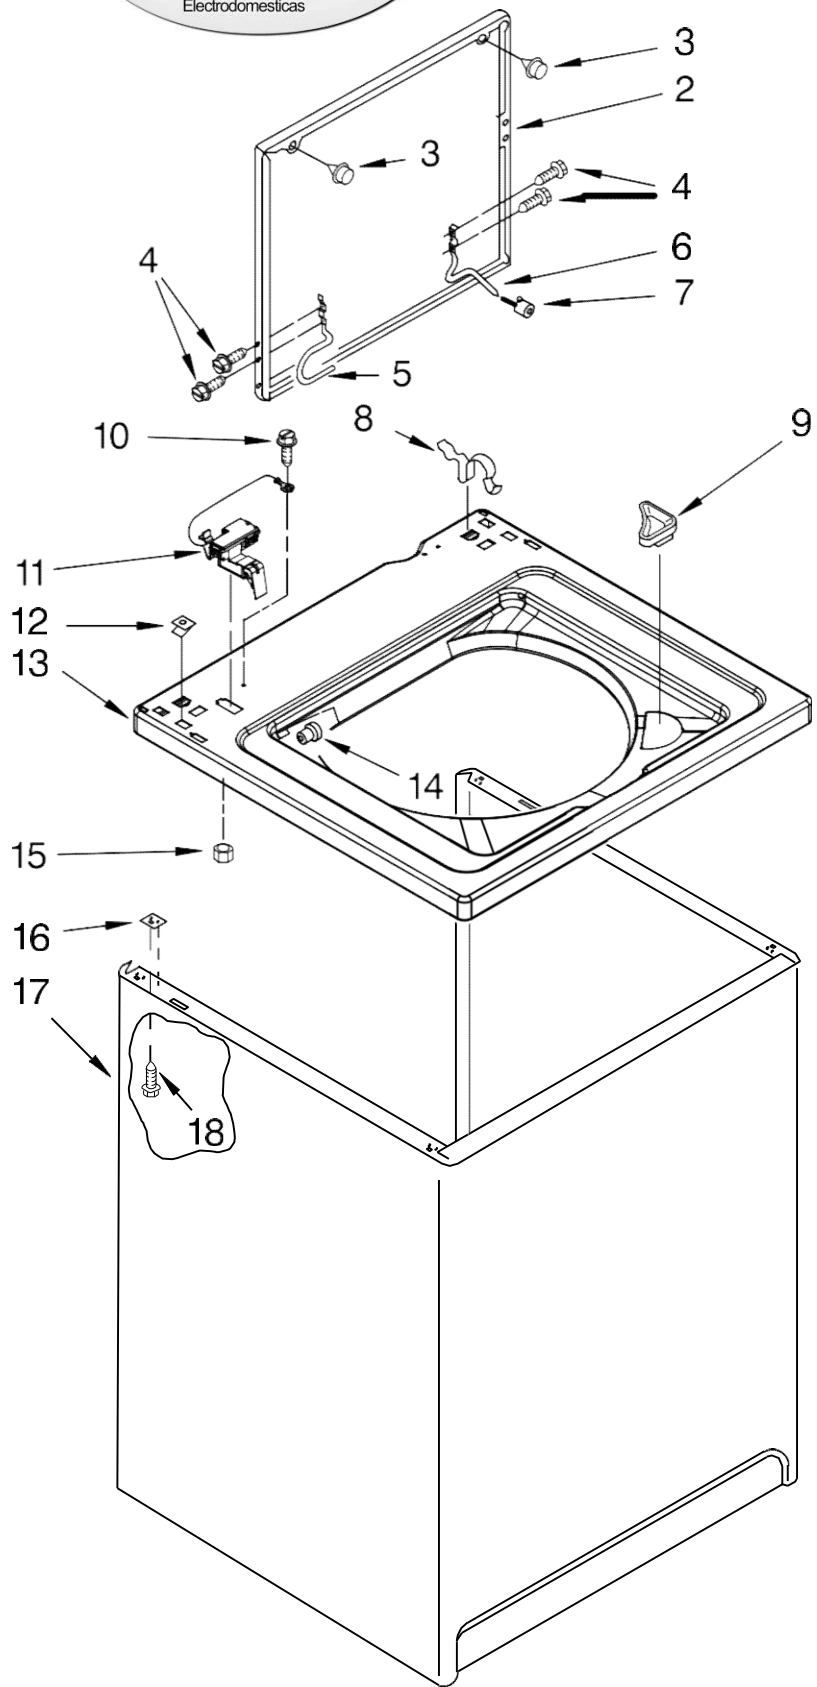

Lavadora Whirlpool 7MWT96500ST1

FOR ORDERING INFORMATION REFER TO PARTS PRICE LIST Part No. W10183474 Rev. A

Lavadora Whirlpool 7MWT96500ST1

Illus. No.	Part No.	DESCRIPTION
1		Literature Parts
	W10071220	Installation Instructions
	8558665	Feature Sheet
	8539806	Use & Care Guide
	W10117898	Energy Guide (Mexico)
	8542379	Wiring Diagram
2		Lid
	8557513	White
	8557514	Biscuit
3	9724509	Bumper, Lid (2)
4	W10119872	Screw, Lid Hinge Mounting (4)
5	8318088	Hinge, Lid (L.H.)
6	54583	Hinge, Lid (R.H.)
7	19119	Bumper, Lid Hinge
8	62780	Clip, Top & Cabinet & Rear Panel (2)
9	3362952	Dispenser, Bleach
10	3351614	Screw, Ground
11	8318084	Switch, Lid
12	357213	Nut, Push-In (2)
13		Top
	8318064	White
	8318066	Biscuit
14	21258	Bearing, Lid Hinge (2)
15	8533959	Nut, Hex
16	62750	Spacer, Cabinet To Top (4)
17		Cabinet
	63424	White
	3954357	Biscuit
18	3390631	Screw 10-16 X 3/8 (4)