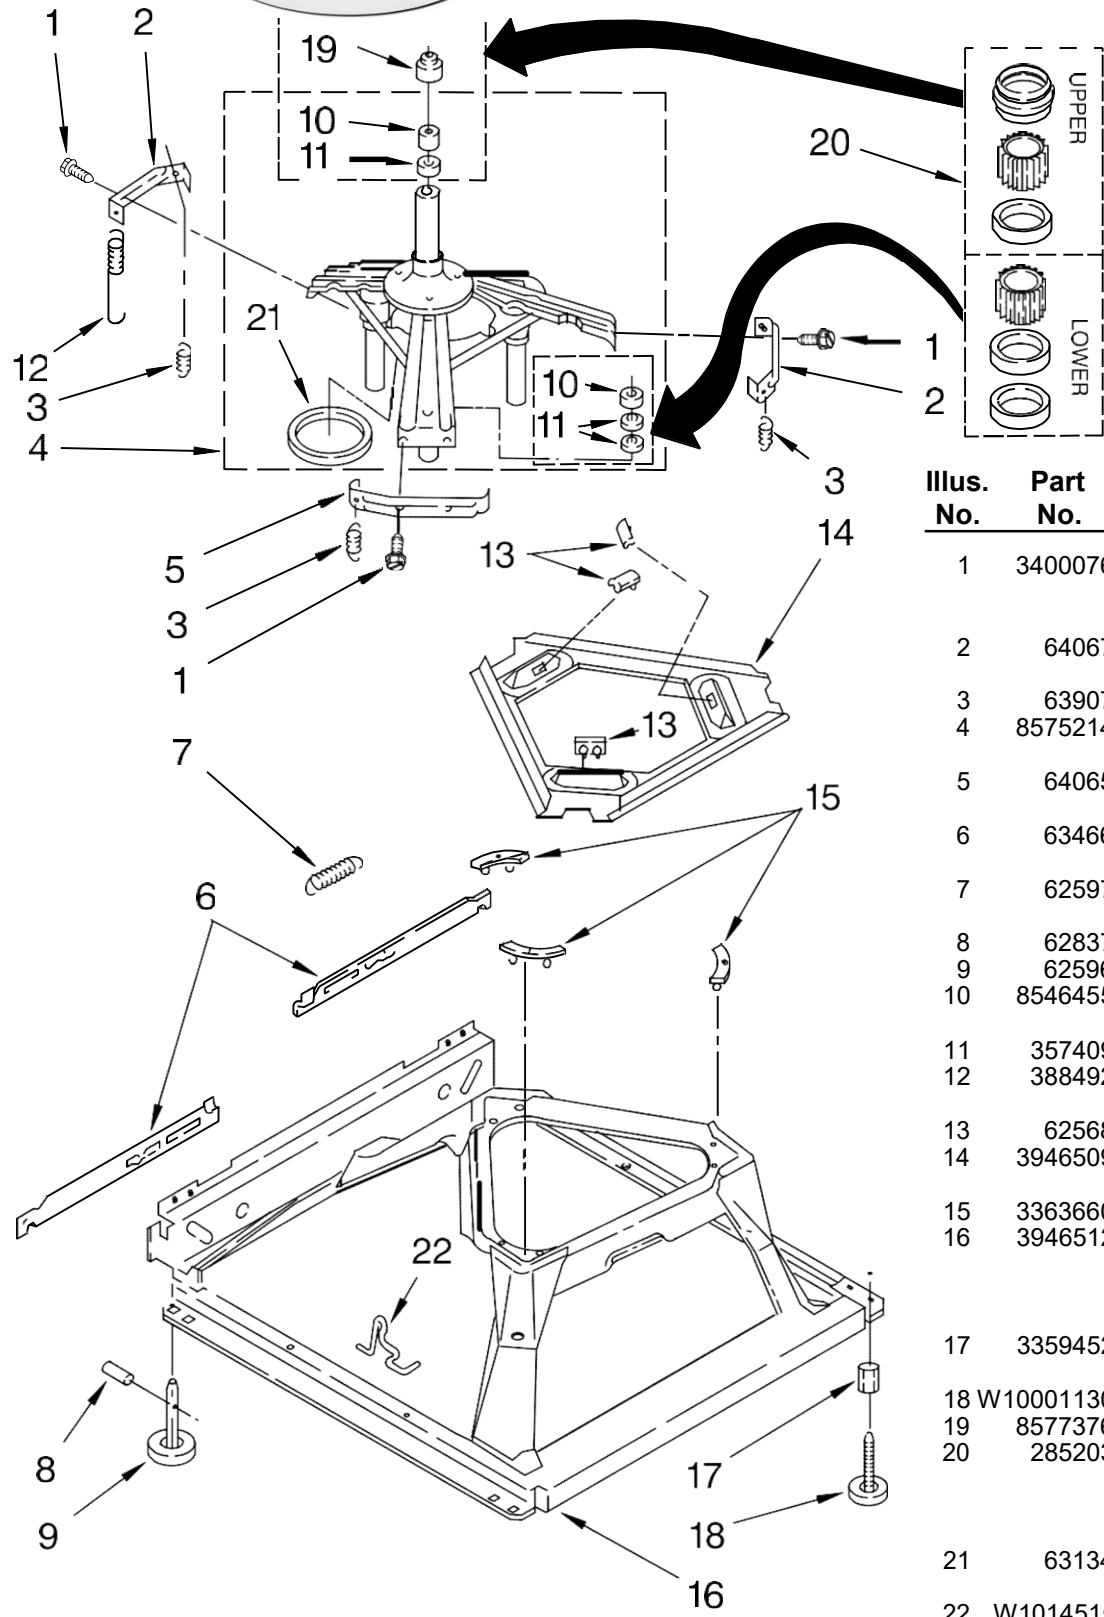

Lavadora Whirlpool 7MWT96500ST1

Illus. No.	Part No.	DESCRIPTION
1	3400076	Screw, Bracket Mounting (10-32 x 5/8)
2	64067	Bracket, Spring Outer (2)
3	63907	Spring, Suspension (3)
4	8575214	Support & Brake, Tub
5	64065	Bracket, Spring Outer (L.F.)
6	63466	Link, Leveling Mechanism (2)
7	62597	Spring, Leveling Mechanism
8	62837	Pin, Knurled
9	62596	Foot, Rear (2)
10	8546455	Bearing, Centerpost (2)
11	357409	Seal, Centerpost (3)
12	388492	Spring, Counterweight
13	62568	Pad, Plate
14	3946509	Plate, Suspension (Includes Ills. 13)
15	3363660	Pad, Base
16	3946512	Base Assembly (Includes Ills. 6, 7, 8, 9, 13, 14, 15 & 22)
17	3359452	Nut, Lock (2) (3/8-16)
18	W10001130	Foot, Front (2)
19	8577376	Seal, Centerpost
20	285203	Centerpost Bearing Kit (Includes Ills. 10, 11 & 19)
21	63134	Ring, Sound Deadening
22	W10145155	Retainer, Suspension Spring

FOR ORDERING INFORMATION REFER TO PARTS PRICE LIST