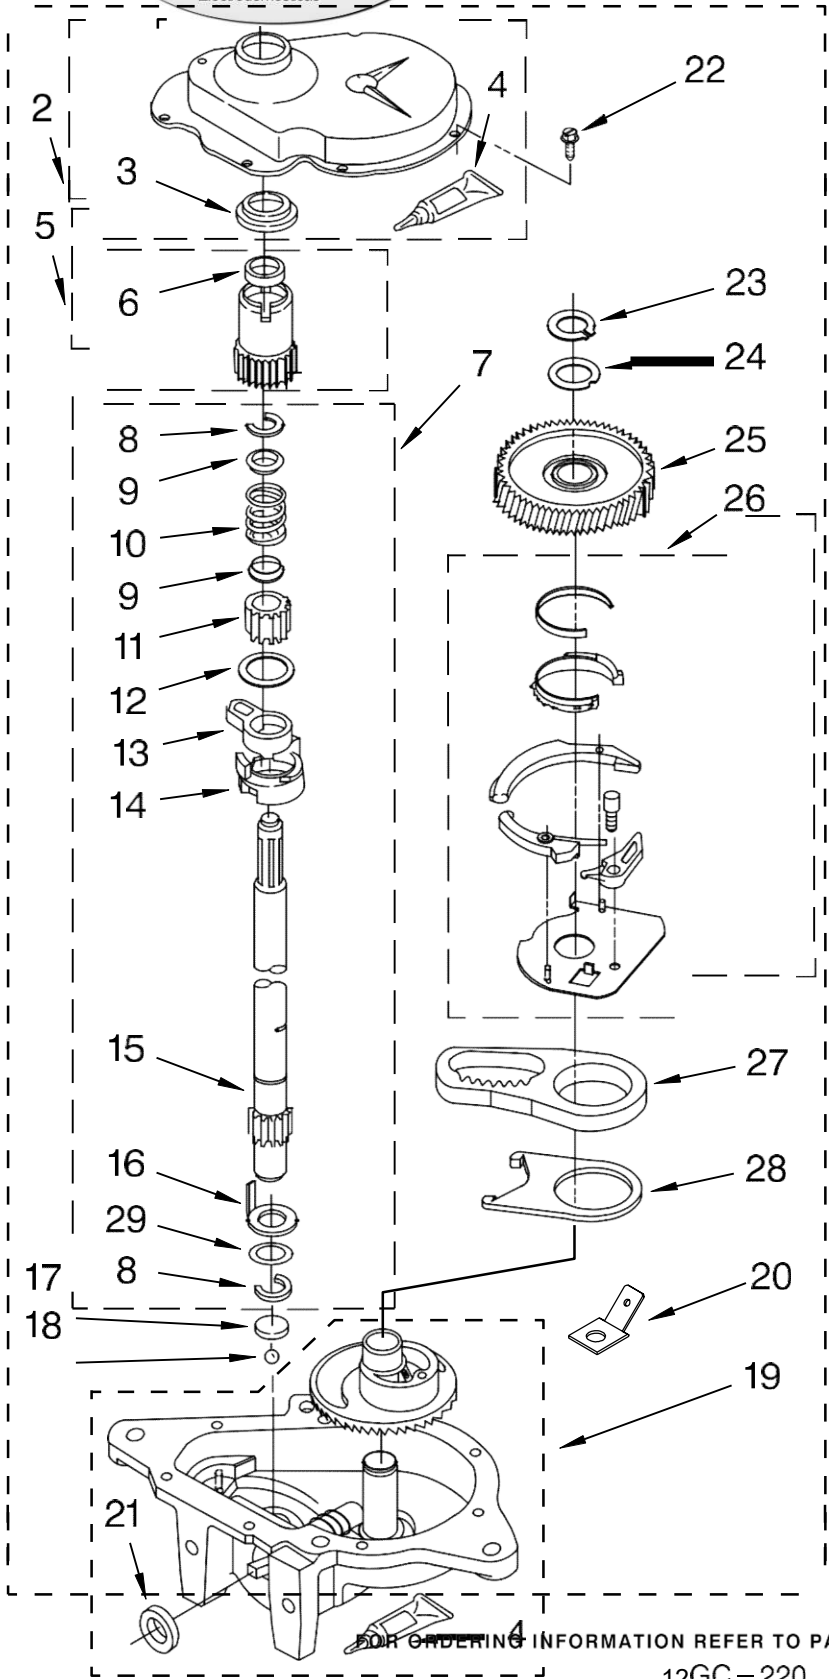

Lavadora Whirlpool 7MWT96500ST1

Illus. No.	Part No.	DESCRIPTION
1	8532118	Gearcase (Complete)
2	285202	Cover, Gearcase
3	3349985	Seal, Gearcase Cover
4	285195	Sealer, Gasket (.20 Fl. Oz.) (6 ml)
5	63320	Pinion, Spin (Includes Illus. 25)
6	356427	Seal, Spin Pinion
7	389387	Shaft, Agitator (Complete)
8	90369	Ring, Retaining (2)
9	62677	Retainer, Spring (2)
10	62676	Spring, Agitate
11	63273	Gear, Agitate (Includes 15 & 29)
12	62619	Washer, Agitate Gear
13	62580	Cam Follower (Includes 14)
14	62581	Cam, Agitate (Includes 13)
15	285509	Shaft, Agitator (Includes 11 & 29)
16	62618	Washer, Cam Thrust
17	16018	Bearing, Thrust (Includes 18)
18	85529	Ball, Bearing (Includes 17)
19	389230	Bottom and Pinion, Gearcase
20	3949116	Block Tab, Terminal
21	285352	Seal, Thrust Plug
22	3351614	Screw, Gearcase Cover Mounting (8) (10-24 x 3/8)
23	3362552	Ring, Retaining
24	285735	Washer Kit, Thrust
25	62570	Gear, Spin
26	388253	Neutral Assembly
27	3349296	Rack, Connecting
28	62621	Actuator, Shift
29	388815	Washer, Intermediate

FOR ORDERING INFORMATION REFER TO PARTS PRICE LIST