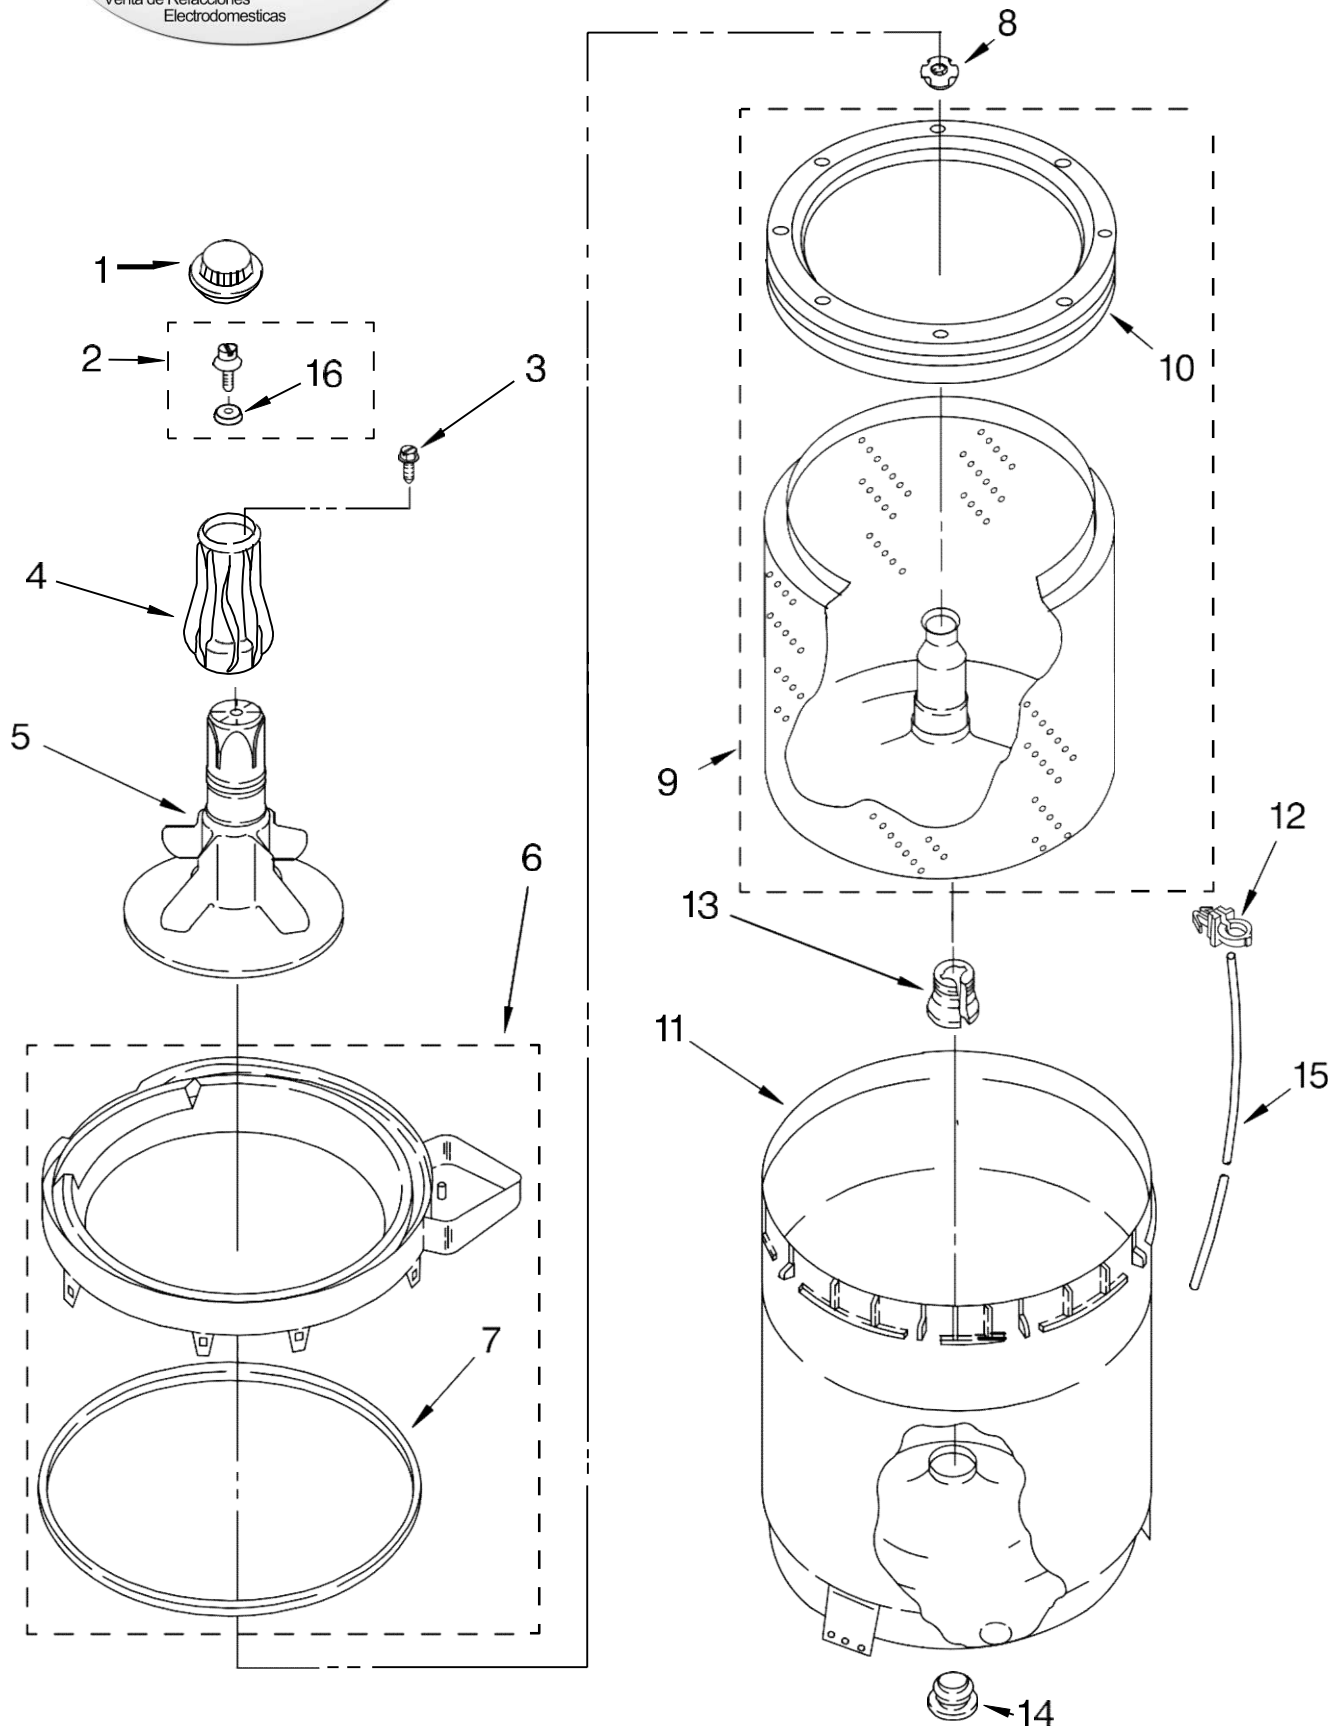

Lavadora Whirlpool 7MWT96500ST1

FOR ORDERING INFORMATION REFER TO PARTS PRICE LIST

Lavadora Whirlpool 7MWT96500ST1

Illus. No.	Part No.	DESCRIPTION	Illus. No.	Part No.	DESCRIPTION	Illus. No.	Part No.	DESCRIPTION
1	3976300	Washer, Water Inlet Hose (2) (1-1/16 x 5/8)	17	8318046	Clip, Capacitor	36	3400818	Screw, Timer Mounting
2	9740848	Screw, 8-18 x 1/2	18	8541697	Valve, Water Inlet (Single Port)	37	8317975	Retainer, Harness
3	8571377	Hose, Water Inlet	19	8541668	Clamp, Hose	38	3347868	Cable Tie
4	8577378	U-Bend, Drain Hose	20	62863	Screw, 10-16 x 3/8	39		Panel, Console (Includes Item 34)
5	8568314	Strap, Console (2)	21	301958	Clamp, Hose		8543010	White
6	8318015	Panel, Rear	22	8541607	Hose, Vacuum Break		8543011	Biscuit
7	62747	Pad, Rear Panel	23	370450	Clamp, Hose	40	8541669	Bucket, Drain Hose (Left Half)
8	W10122138	Drain Hose Assembly (Includes Items 19 & 27)	24	387606	Break, Vacuum Cap, End (R.H.)	41	8541658	Bucket, Drain Hose (Right Half)
9	8542377	Timer, Control (60 Hz.) (Motor Not A Service Part)	25	8271363	White Biscuit	42		Knob, Timer
10	3351614	Screw, Ground	26	8519200	Support, Rear Panel		8566022	White
11	90767	Screw, 8-18 x 3/8	27	8541667	Clamp, Hose		8566025	Biscuit
12	8577845	Switch, Water Level	28	8055003	Clip, Harness & Pressure Hose	43	8566018	Dial, Timer
13	8544893	Bracket, Control	29	8572717	Capacitor, Motor Start	44		Knob, Control
14	W10115689	Cord, Power (Includes Item 15)	30	3363366	Clamp, Hose		8565944	White
	3952821	Strain Relief, Power Cord	31	8317496	Clamp, Hose	45	8565947	Biscuit
		Cap, End (L.H.)	32	3951449	Hose, Pump To Tub (Includes Item 30)	46	388326	Screw, 8-18 x 1.25 (Panel to Top)
	8271369	White Biscuit	33	3400073	Screw, Ground	47	8314879	Shield, Inlet Valve
	8314852	Biscuit	34	3400985	Medallion		W10169159	Harness, Wiring (For Detail See Page 9 & 10)
			35	8536939	Clip, Knob			