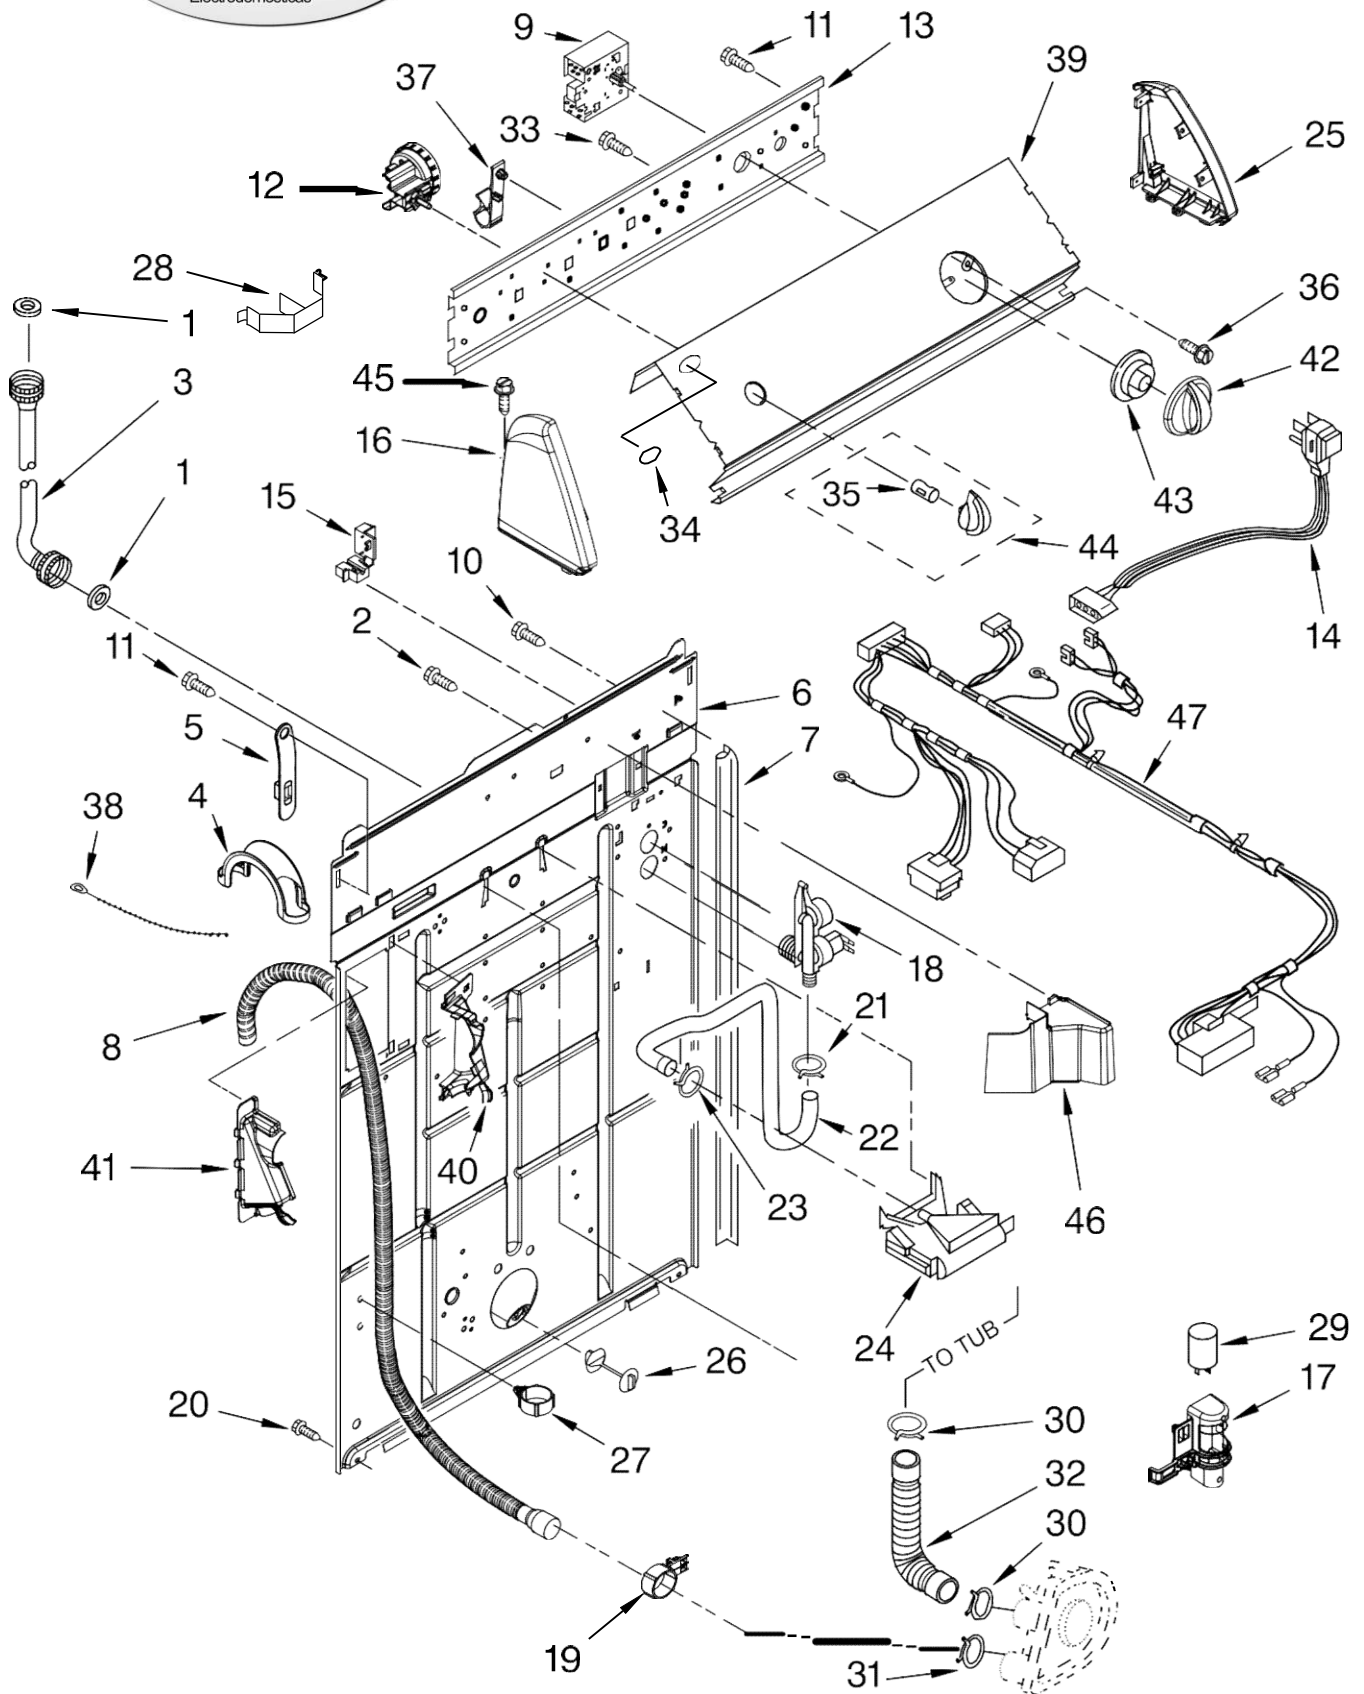

Lavadora Whirlpool 7MWT96500ST1

FOR ORDERING INFORMATION REFER TO PARTS PRICE LIST

Lavadora Whirlpool 7MWT96500ST1

Illus. No.	Part No.	DESCRIPTION	Illus. No.	Part No.	DESCRIPTION	Illus. No.	Part No.	DESCRIPTION
1	3976300	Washer, Water Inlet Hose (2) (1-1/16 x 5/8)	17	8318046	Clip, Capacitor	36	3400818	Screw, Timer Mounting
2	9740848	Screw, 8-18 x 1/2	18	8541697	Valve, Water Inlet (Single Port)	37	8317975	Retainer, Harness
3	8571377	Hose, Water Inlet	19	8541668	Clamp, Hose	38	3347868	Cable Tie
4	8577378	U-Bend, Drain Hose	20	62863	Screw, 10-16 x 3/8	39		Panel, Console (Includes Item 34)
5	8568314	Strap, Console (2)	21	301958	Clamp, Hose		8543010	White
6	8318015	Panel, Rear	22	8541607	Hose, Vacuum Break		8543011	Biscuit
7	62747	Pad, Rear Panel	23	370450	Clamp, Hose	40	8541669	Bucket, Drain Hose (Left Half)
8	W10122138	Drain Hose Assembly (Includes Items 19 & 27)	24	387606	Break, Vacuum Cap, End (R.H.)	41	8541658	Bucket, Drain Hose (Right Half)
9	8542377	Timer, Control (60 Hz.) (Motor Not A Service Part)	25	8271363	White Biscuit	42		Knob, Timer
10	3351614	Screw, Ground	26	8519200	Support, Rear Panel		8566022	White
11	90767	Screw, 8-18 x 3/8	27	8541667	Clamp, Hose		8566025	Biscuit
12	8577845	Switch, Water Level	28	8055003	Clip, Harness & Pressure Hose	43	8566018	Dial, Timer
13	8544893	Bracket, Control	29	8572717	Capacitor, Motor Start	44		Knob, Control
14	W10115689	Cord, Power (Includes Item 15)	30	3363366	Clamp, Hose		8565944	White
	3952821	Strain Relief, Power Cord	31	8317496	Clamp, Hose	45	8565947	Biscuit
		Cap, End (L.H.)	32	3951449	Hose, Pump To Tub (Includes Item 30)	46	388326	Screw, 8-18 x 1.25 (Panel to Top)
	8271369	White Biscuit	33	3400073	Screw, Ground	47	8314879	Shield, Inlet Valve
	8314852	Biscuit	34	3400985	Medallion		W10169159	Harness, Wiring (For Detail See Page 9 & 10)
			35	8536939	Clip, Knob			