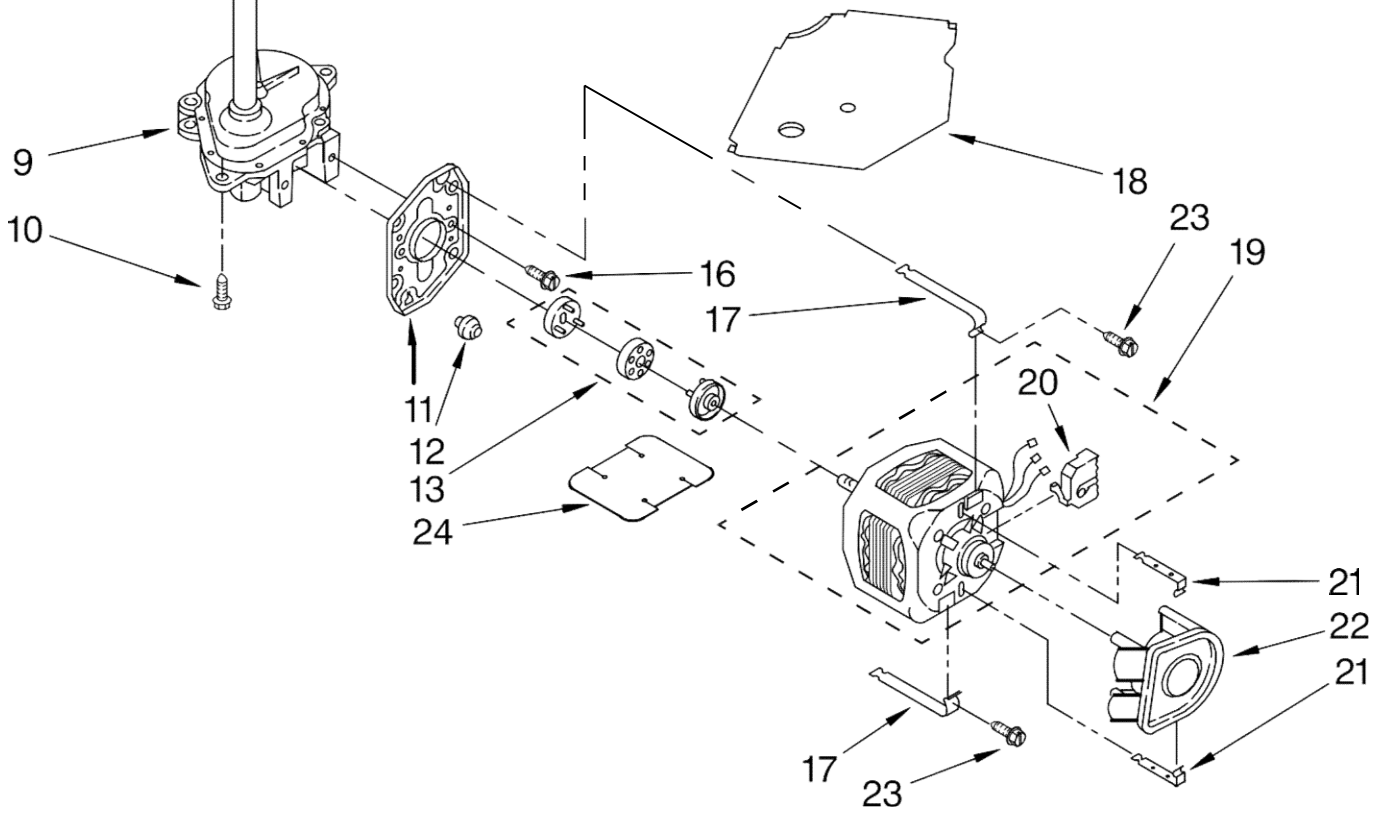

FOR ORDERING INFORMATION REFER TO PARTS PRICE LIST