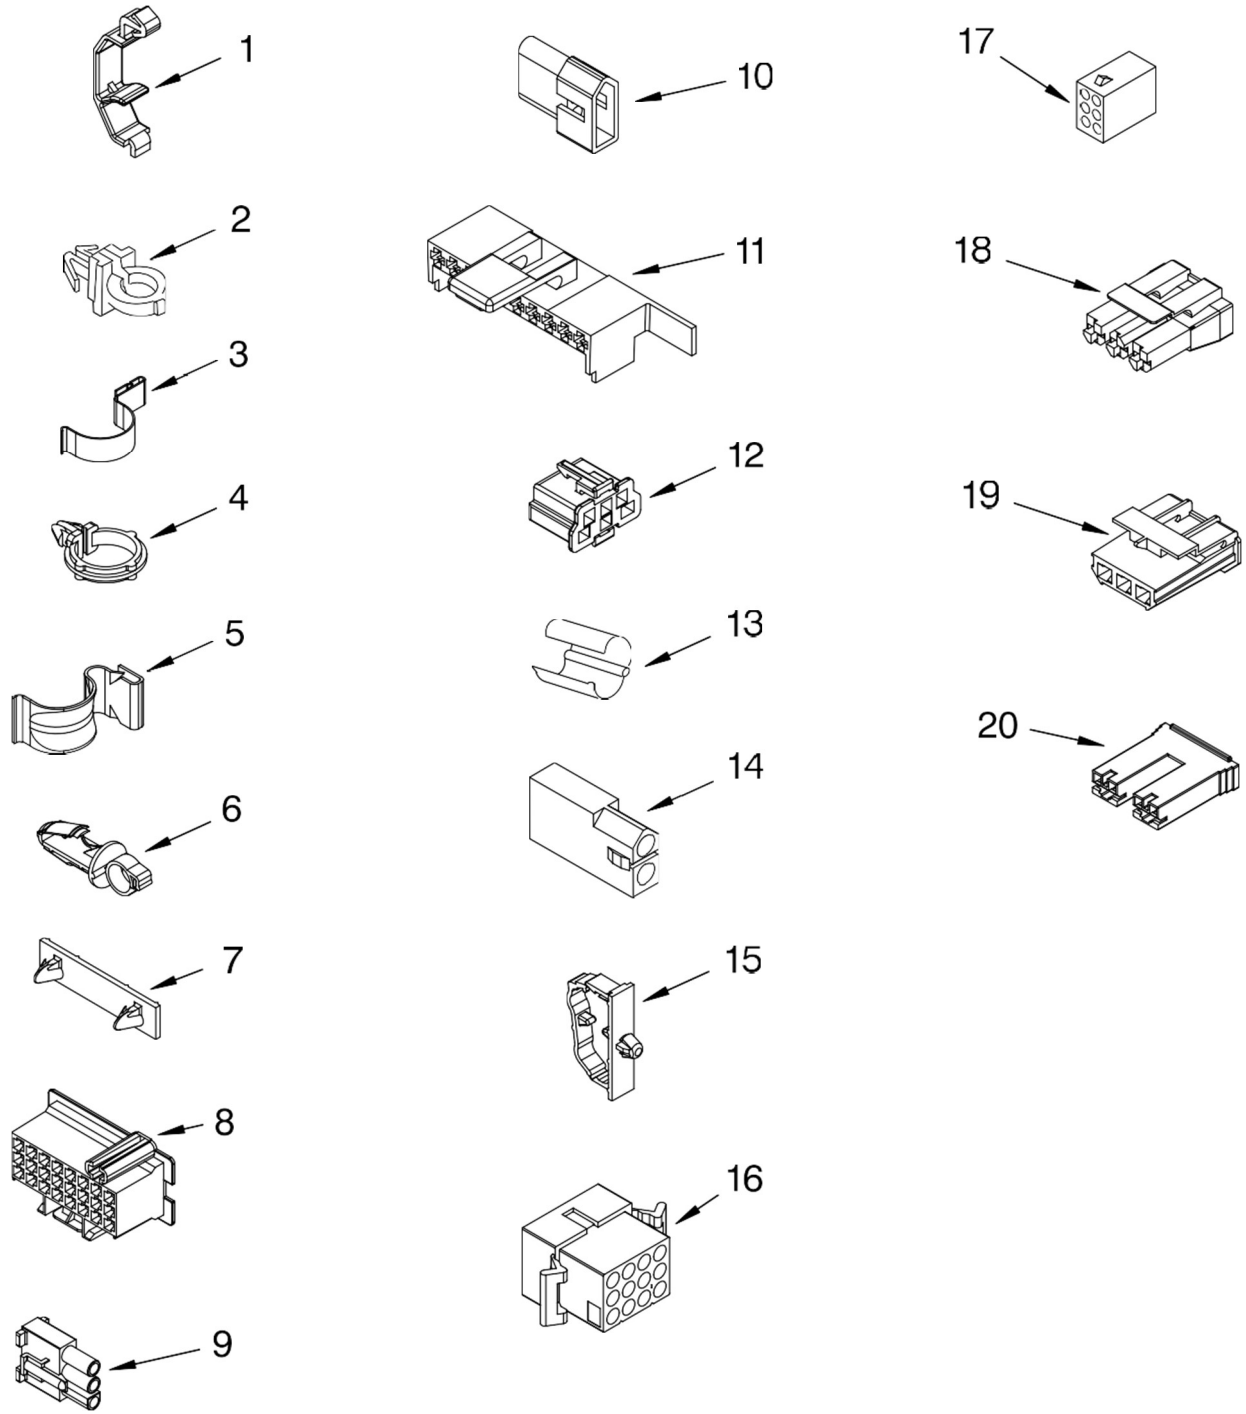

FOR ORDERING INFORMATION REFER TO PARTS PRICE LIST

Lavadora Whirlpool 7MWT96500ST1

Illus. No.	Part No.	DESCRIPTION
1	3400076	Screw, Bracket Mounting (10-32 x 5/8)
2	64067	Bracket, Spring Outer (2)
3	63907	Spring, Suspension (3)
4	8575214	Support & Brake, Tub
5	64065	Bracket, Spring Outer (L.F.)
6	63466	Link, Leveling Mechanism (2)
7	62597	Spring, Leveling Mechanism
8	62837	Pin, Knurled
9	62596	Foot, Rear (2)
10	8546455	Bearing, Centerpost (2)
11	357409	Seal, Centerpost (3)
12	388492	Spring, Counterweight
13	62568	Pad, Plate
14	3946509	Plate, Suspension (Includes Ills. 13)
15	3363660	Pad, Base
16	3946512	Base Assembly (Includes Ills. 6, 7, 8, 9, 13, 14, 15 & 22)
17	3359452	Nut, Lock (2) (3/8-16)
18	W10001130	Foot, Front (2)
19	8577376	Seal, Centerpost
20	285203	Centerpost Bearing Kit (Includes Ills. 10, 11 & 19)
21	63134	Ring, Sound Deadening
22	W10145155	Retainer, Suspension Spring

FOR ORDERING INFORMATION REFER TO PARTS PRICE LIST

WH2J

Lavadora Whirlpool 7MWT96500ST1

Illus. No.	Part No.	DESCRIPTION	Illus. No.	Part No.	DESCRIPTION	Illus. No.	Part No.	DESCRIPTION
1	3349557	Retainer, Harness	9	62889	Receptacle, Terminal (3-Way)	16	3390423	Block, Disconnect (12-Way)
2	388498	Clip, Harness				17	3347730	Receptacle (6-Way)
3	3347812	Clip, Harness	10	353424	Plug, Terminal (3-Way)	18	3948617	Connector (T.P.A.) (3-Circuit)
4	3352501	Clip, Harness (Push-In)	11	62505	Block, Disconnect (Motor 2 Speed)	19	3360056	Plug (T.P.A.) (3-Circuit) (Pressure Switch)
5	90016	Clip, Harness (Half-Harness)	12	3347243	Block, Disconnect	20		Block, Connector
6	3390496	Clip, Harness	13	63523	Protector		3354925	Natural
7	389379	Retainer, Harness	14	717252	Connector (2-Way)		3354926	Red
8		Timer, Block Disconnect	15	3352944	Clip, Harness			
	3948614	Natural						
	352089	Black						