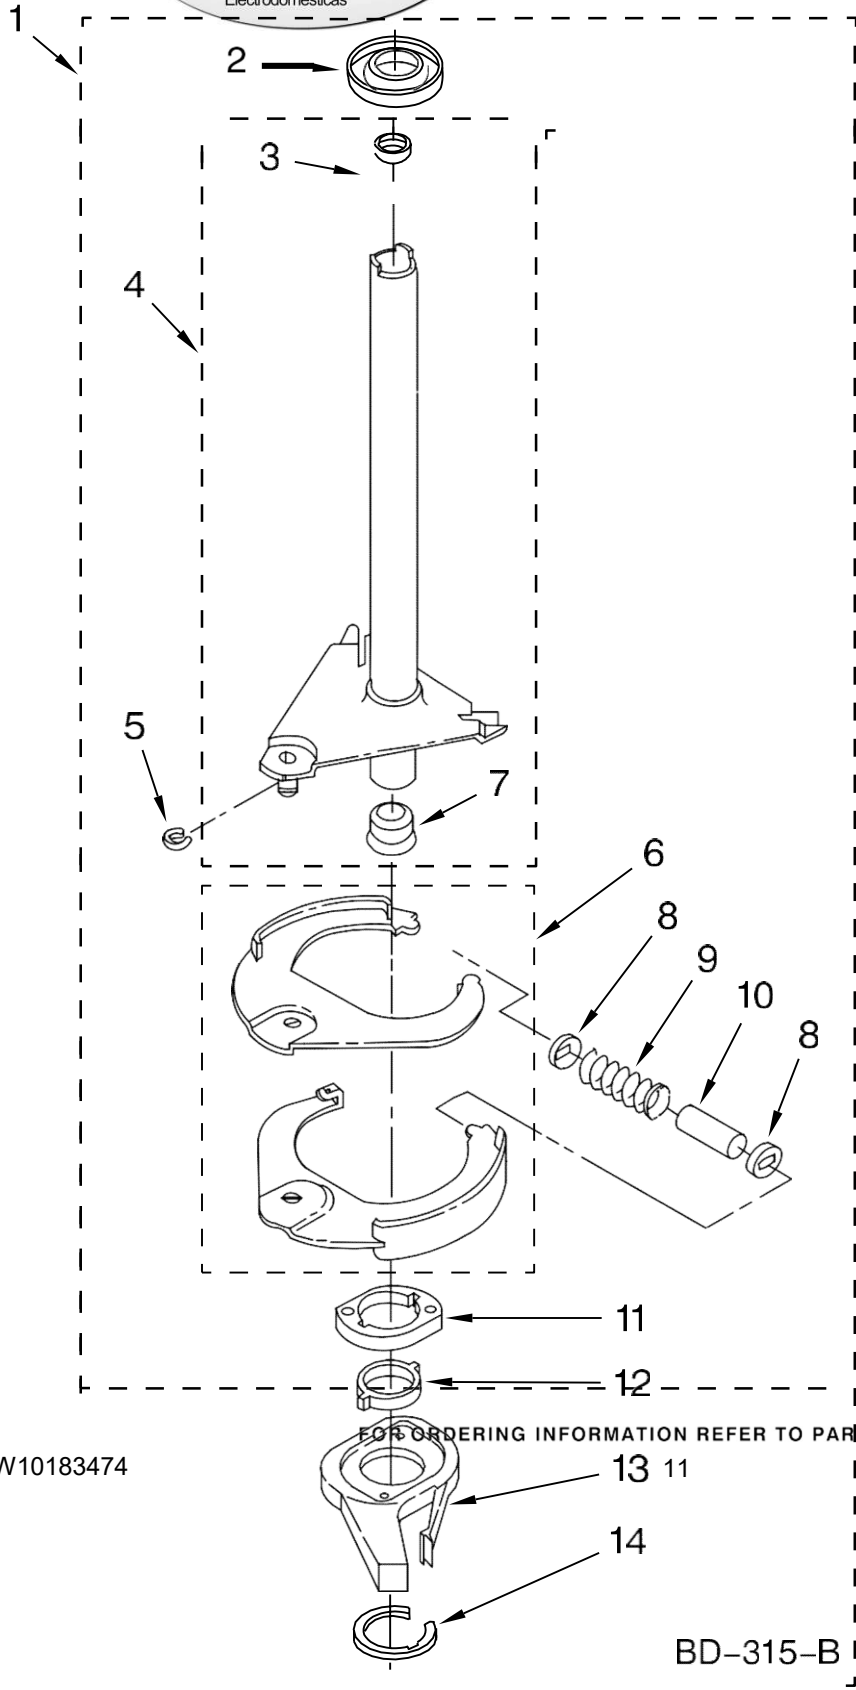

Illus. No.	Part No.	DESCRIPTION
1	388952	Brake And Drive Tube (Complete)
2	62658	Ring, Thrust
3	356427	Seal, Drive Tube
4	64027	Tube, Basket Drive (Includes Illus. 3, 4, 5 & 9)
5	64035	Ring, Retaining
6	64232	Shoe, Brake (2)
7	62703	"T" Bearing, Spin Tube
8	3353956	Cap, Brake Spring (2)
9	387806	Spring, Brake
10	3355360	Sleeve, Brake Spring
11	661516	Cam, Brake Release
12	63022	Sleeve, Cam
13	64194	Driver, Brake Cam
14	90368	Ring, Retaining

FOLLOWING PARTS NOT ILLUSTRATED

285208 Lubricant (Use Only In Brake Shoe Assembly On Roller & Pin)

W10183474

FOR ORDERING INFORMATION REFER TO PARTS PRICE LIST

BD-315-B