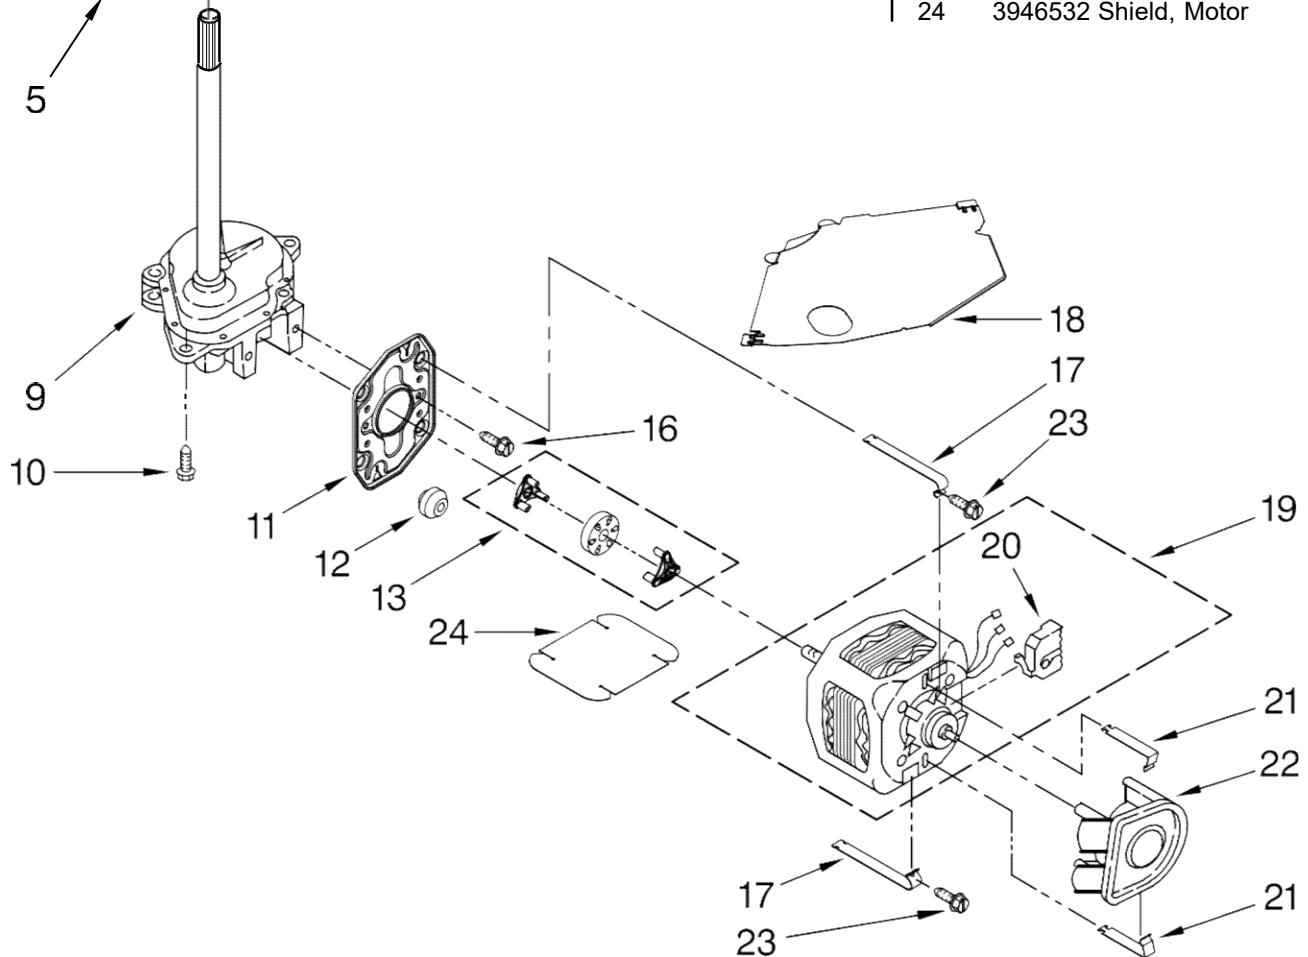

Illus. No.	Part No.	DESCRIPTION
1	388952	Brake & Drive Tube (Complete) (Refer to Page 11 For Further Breakdown)
2	63292	Washer, Spin Tube Thrust
3	62697	Ring, Spin Tube Support
4	63283	Ring, Retainer
5	3951311	Clutch (Complete)
6	3951308	Band & Lining, Clutch (Includes Items 7 & 8)
7	62646	Cap, Clutch Spring (2)
8	3946792	Spring, Clutch
9	8532118	Gearcase (Complete) (Refer To Page 12 For Further Breakdown)

Illus. No.	Part No.	DESCRIPTION
10	3357334	Screw, Gearcase To Base (3)
11	62611	Plate, Motor Mount To Gearcase
12	62691	Grommet, Motor (4)
13	3364003	Coupling, Motor And Isolation
14	8577374	Seal
15	3355454	Clip, Anti-Rattle
16	3400516	Screw
17	W10086010	Retainer, Motor(2)
18	3362089	Shield, Tub To Motor
19	8577157	Motor, Main Drive
20	3952056	Switch, Main Drive Motor
21	8546127	Retainer, Pump (2)
22	3363394	Pump (Complete)
23	3387485	Screw, 10-16 x 5/8
24	3946532	Shield, Motor