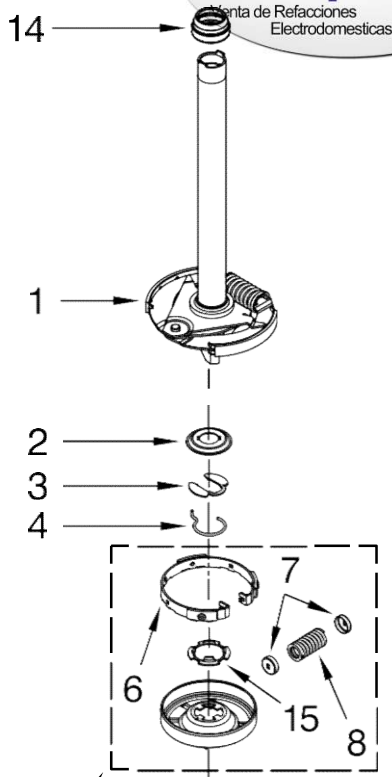

Illus. No.	Part No.	DESCRIPTION
1	388952	Brake & Drive Tube (Complete) (Refer to Page 11 For Further Breakdown)
2	63292	Washer, Spin Tube Thrust
3	62697	Ring, Spin Tube Support
4	63283	Ring, Retainer
5	3951311	Clutch (Complete)
6	3951308	Band & Lining, Clutch (Includes Items 7 & 8)
7	62646	Cap, Clutch Spring (2)
8	3946792	Spring, Clutch
9	8532118	Gearcase (Complete) (Refer To Page 12 For Further Breakdown)

Illus. No.	Part No.	DESCRIPTION
10	3357334	Screw, Gearcase To Base (3)
11	62611	Plate, Motor Mount To Gearcase
12	62691	Grommet, Motor (4)
13	3364003	Coupling, Motor And Isolation
14	8577374	Seal
15	3355454	Clip, Anti-Rattle
16	3400516	Screw
17	W10086010	Retainer, Motor(2)
18	3362089	Shield, Tub To Motor
19	8577157	Motor, Main Drive
20	3952056	Switch, Main Drive Motor
21	8546127	Retainer, Pump (2)
22	3363394	Pump (Complete)
23	3387485	Screw, 10-16 x 5/8
24	3946532	Shield, Motor

FOR ORDERING INFORMATION REFER TO PARTS PRICE LIST