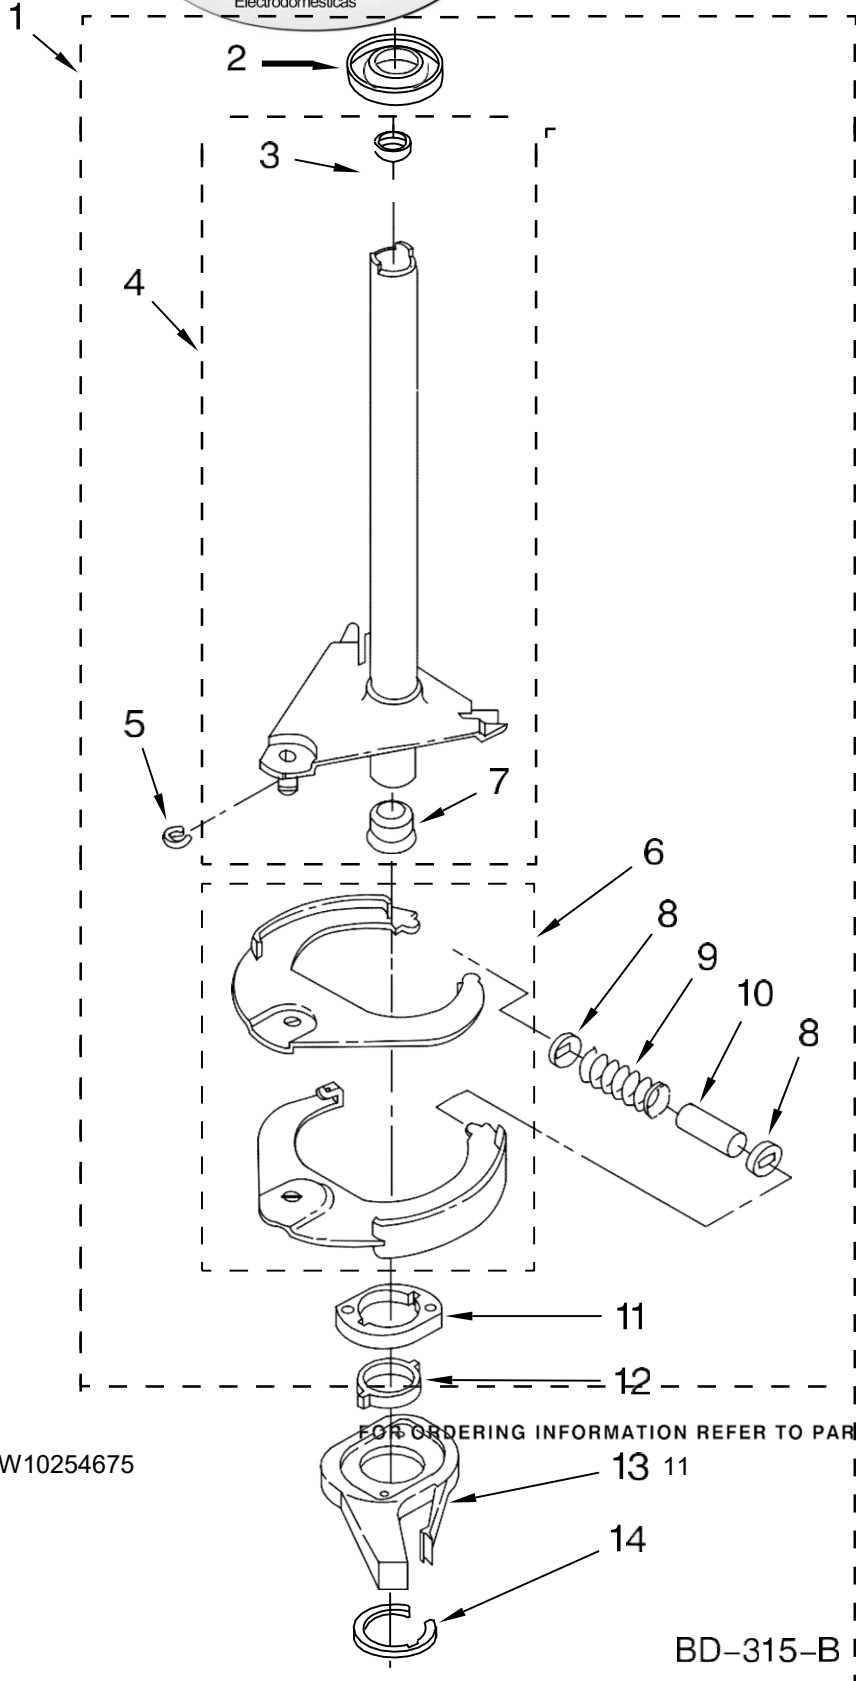

Lavadora Whirlpool 7MWT96500ST2

Illus. No.	Part No.	DESCRIPTION
1	388952	Brake And Drive Tube (Complete)
2	62658	Ring, Thrust
3	356427	Seal, Drive Tube
4	64027	Tube, Basket Drive (Includes Illus. 3, 4, 5 & 9)
5	64035	Ring, Retaining
6	64232	Shoe, Brake (2)
7	62703	"T" Bearing, Spin Tube
8	3353956	Cap, Brake Spring (2)
9	387806	Spring, Brake
10	3355360	Sleeve, Brake Spring
11	661516	Cam, Brake Release
12	63022	Sleeve, Cam
13	64194	Driver, Brake Cam
14	90368	Ring, Retaining

FOLLOWING PARTS NOT ILLUSTRATED

285208 Lubricant (Use Only In Brake Shoe Assembly On Roller & Pin)

W10254675

FOR ORDERING INFORMATION REFER TO PARTS PRICE LIST

BD-315-B