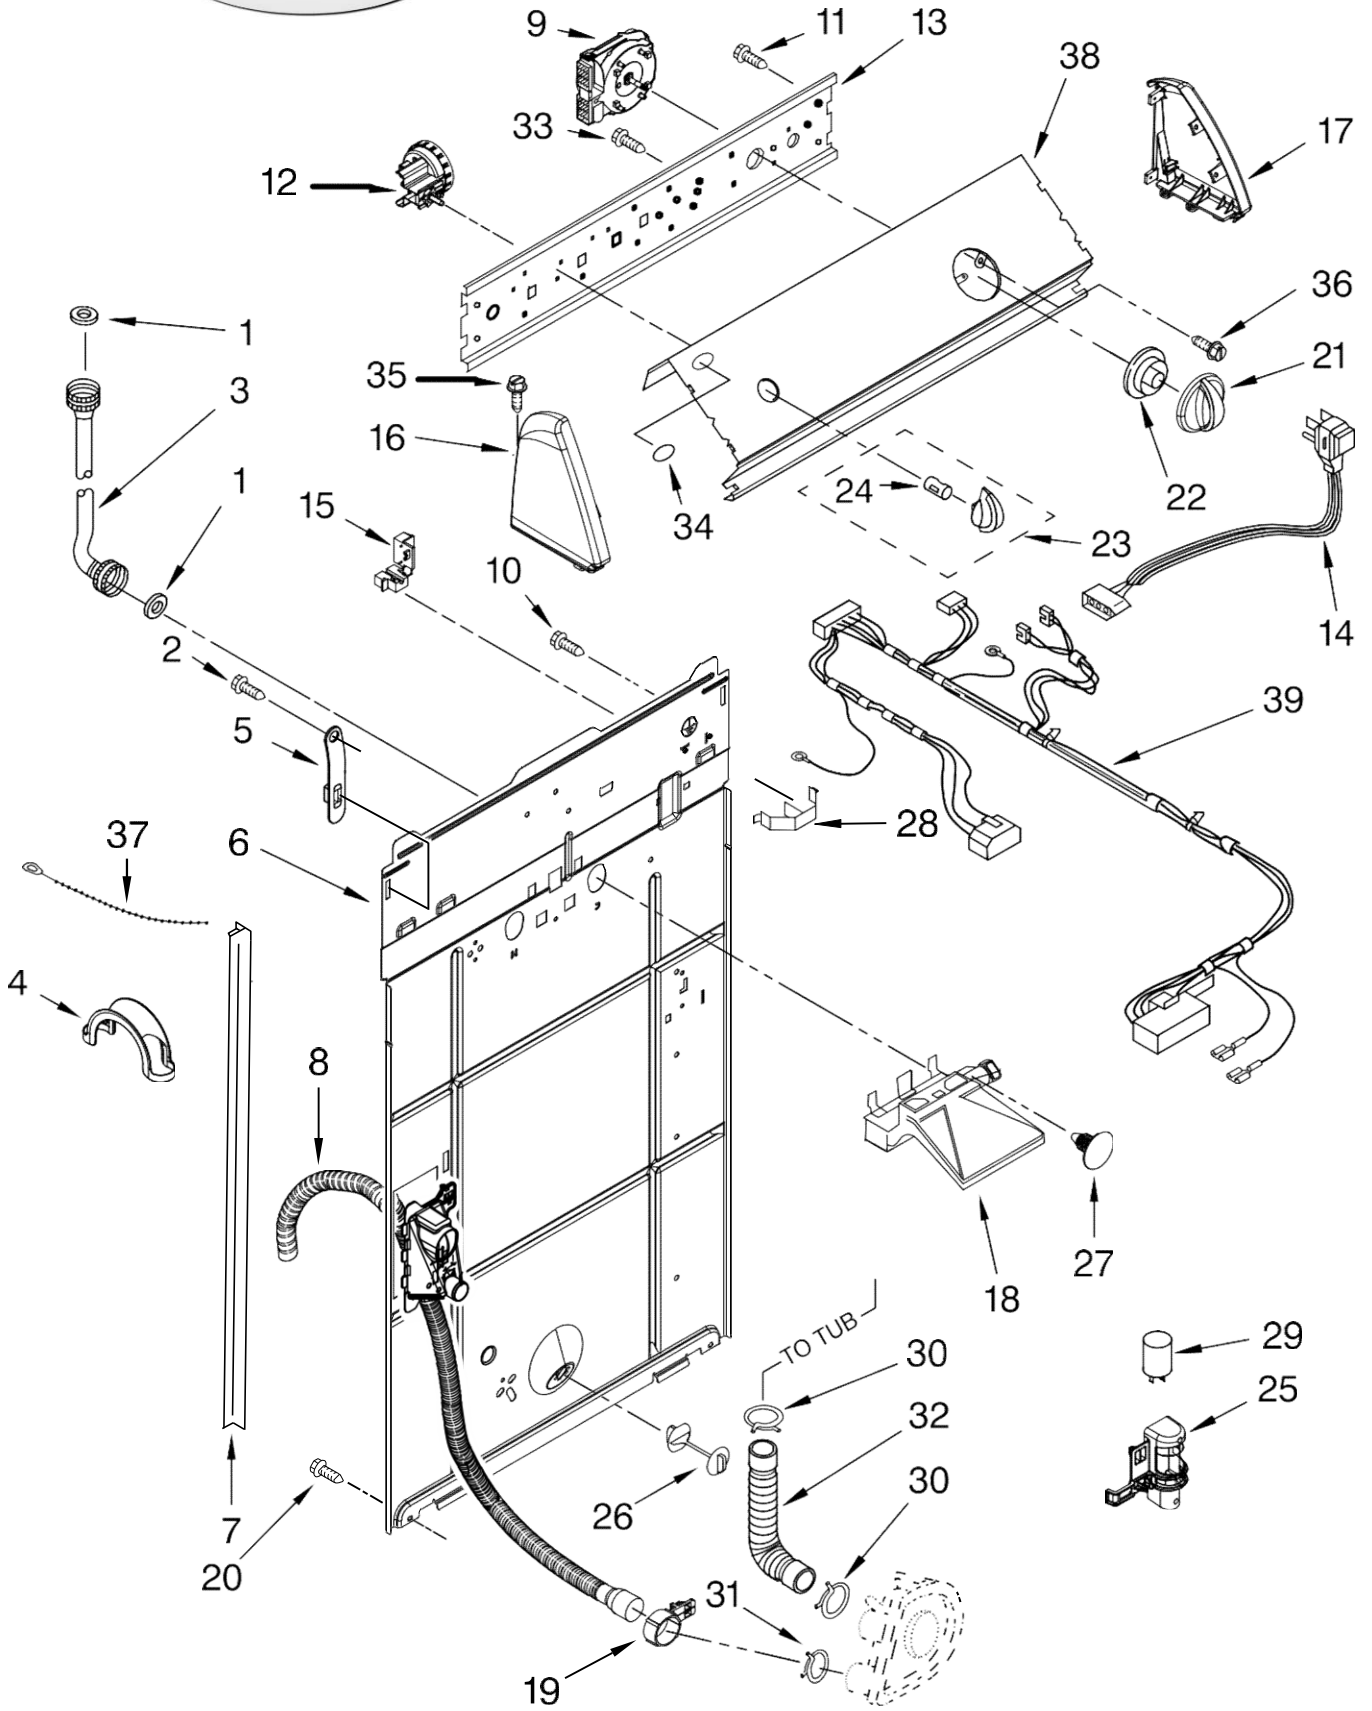

FOR ORDERING INFORMATION REFER TO PARTS PRICE LIST Part No. W10254675 Rev. A

Lavadora Whirlpool 7MWT96500ST2

Illus. No.	Part No.	DESCRIPTION
1		Literature Parts
	W10155455	Installation Instructions
	8558665	Feature Sheet
	W10213638	Use & Care Guide
	W10117898	Energy Guide (Mexico)
	W10185791	Wiring Diagram
2		Lid
	8541774	White Biscuit
3	9724509	Bumper, Lid (2)
4	W10119828	Screw, Lid Hinge Mounting (4)
	W10225135	Hinge, Lid (L.H.)
6	54583	Hinge, Lid (R.H.)
7	19119	Bumper, Lid Hinge
8	62780	Clip, Top & Cabinet & Rear Panel (2)
	3362952	Dispenser, Bleach
10	3351614	Screw, Ground
11	8318084	Switch, Lid
12	357213	Nut, Push-In (2)
13		Top
	8318064	White Biscuit
	8318066	Biscuit
14	21258	Bearing, Lid Hinge (2)
	8533959	Nut, Hex
16	62750	Spacer, Cabinet To Top (4)
		Cabinet
17	63424	White Biscuit
	3954357	Biscuit
	3390631	Screw 10-16 X 3/8 (4)