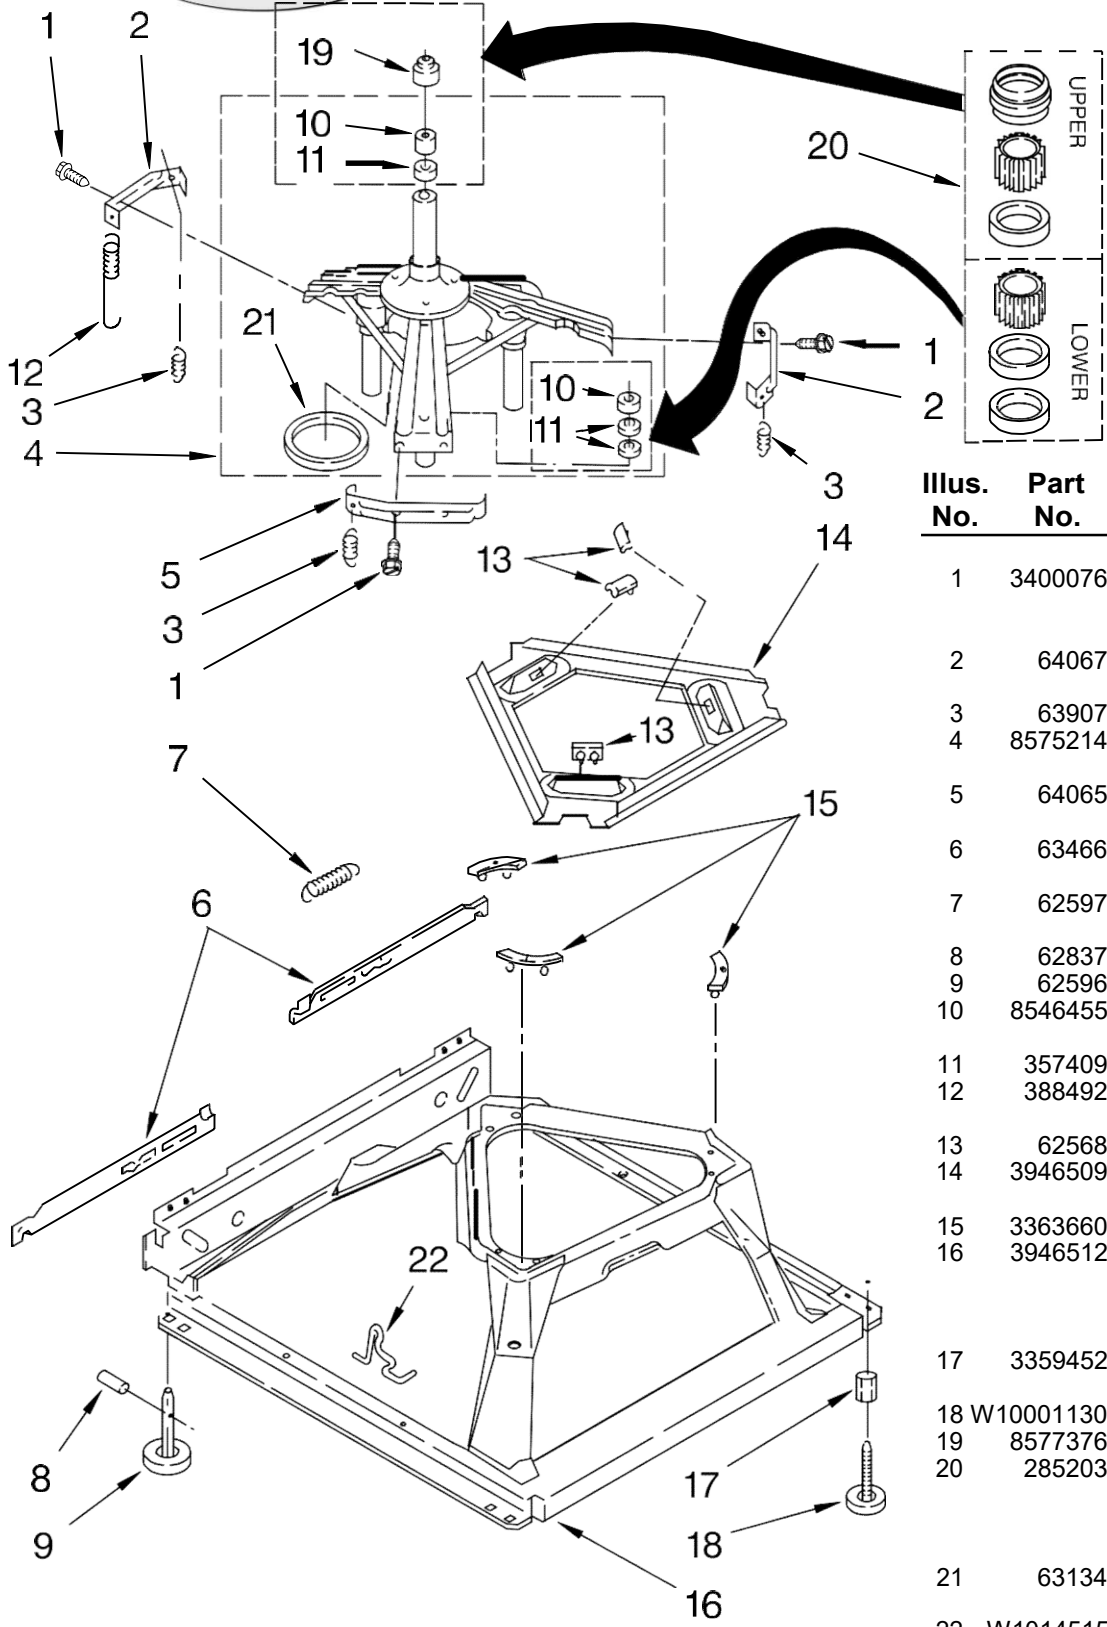

Lavadora Whirlpool 7MWT96500ST2

Illus. No.	Part No.	DESCRIPTION
1	3400076	Screw, Bracket Mounting (10-32 x 5/8)
2	64067	Bracket, Spring Outer (2)
3	63907	Spring, Suspension (3)
4	8575214	Support & Brake, Tub
5	64065	Bracket, Spring Outer (L.F.)
6	63466	Link, Leveling Mechanism (2)
7	62597	Spring, Leveling Mechanism
8	62837	Pin, Knurled
9	62596	Foot, Rear (2)
10	8546455	Bearing, Centerpost (2)
11	357409	Seal, Centerpost (3)
12	388492	Spring, Counterweight
13	62568	Pad, Plate
14	3946509	Plate, Suspension (Includes Ills. 13)
15	3363660	Pad, Base
16	3946512	Base Assembly (Includes Illus. 6, 7, 8, 9, 13, 14, 15 & 22)
17	3359452	Nut, Lock (2) (3/8-16)
18	W10001130	Foot, Front (2)
19	8577376	Seal, Centerpost
20	285203	Centerpost Bearing Kit (Includes Illus. 10, 11 & 19)
21	63134	Ring, Sound Deadening
22	W10145155	Retainer, Suspension Spring

FOR ORDERING INFORMATION REFER TO PARTS PRICE LIST