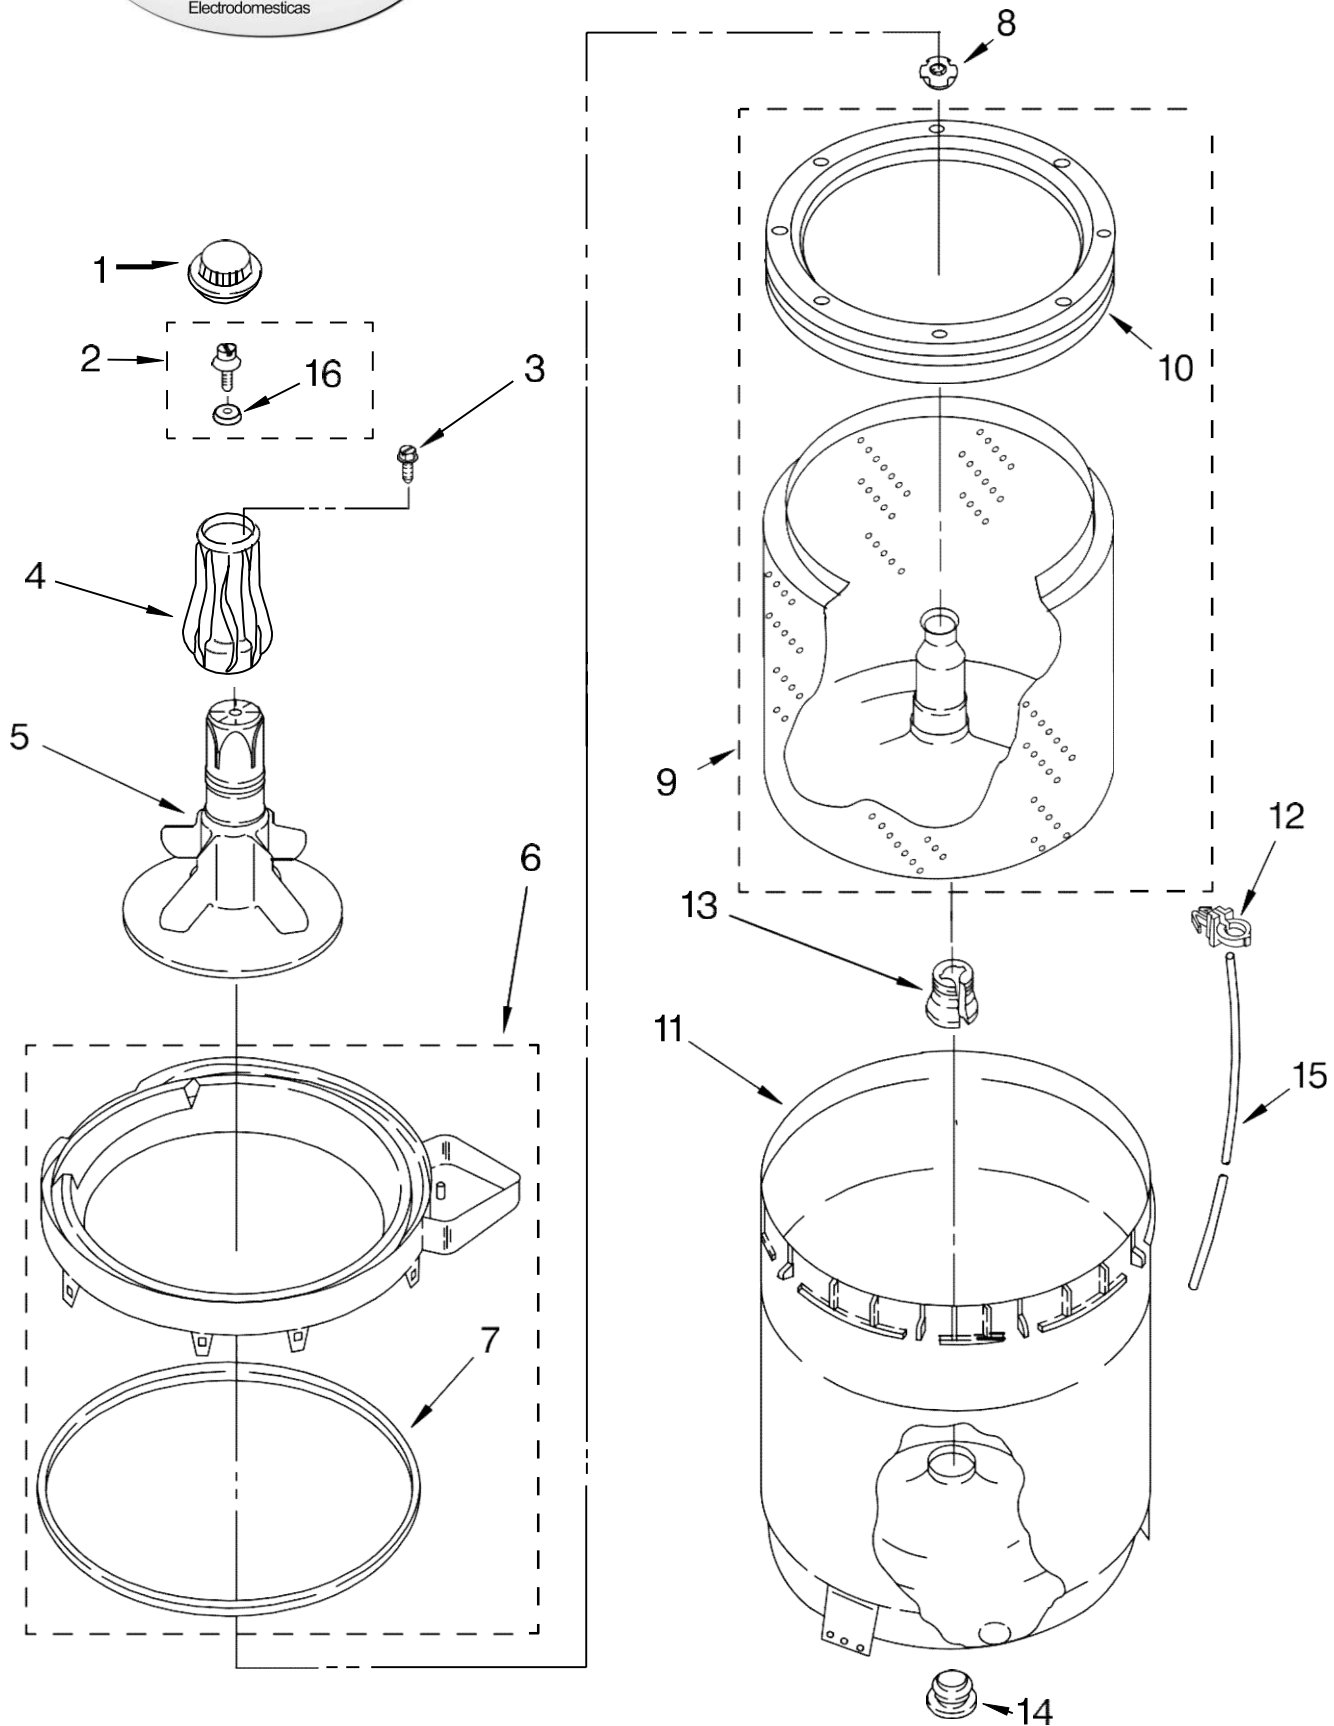

FOR ORDERING INFORMATION REFER TO PARTS PRICE LIST

Lavadora Whirlpool 7MWT96500ST2

Illus. No.	Part No.	DESCRIPTION	Illus. No.	Part No.	DESCRIPTION	Illus. No.	Part No.	DESCRIPTION
1	W10242307	Washer, Water Inlet Hose (2) (1-1/16 x 5/8)	15	3952821	Strain Relief, Power Cord	27	W10000080	Clip, Push-In Retainer
2	9740848	Screw, 8-18 x 1/2	16		Cap, End (L.H.)	28	8055003	Clip, Harness & Pressure Hose
3	W10194208	Hose, Water Inlet		8271365	White	29	8572717	Capacitor, Motor Start
4	8577378	U-Bend, Drain Hose	17		Biscuit	30	3363366	Clamp, Hose
5	8568314	Strap, Console (2)		8271359	White	31	8317496	Clamp, Hose
6	W10194450	Panel, Rear		8271362	Biscuit	32	3951449	Hose, Pump To Tub (Includes Item 30)
7	62747	Pad, Rear Panel	18	W10279103	Valve, Water Inlet W/Vacuum Break (Single Port)	33	3400073	Screw, Ground
8	W10189267	Drain Hose Assembly (Includes Item 19)	19	8541668	Clamp, Hose	34	3400985	Medallion
9	W10185789	Timer, Control (60 Hz.) (Motor Not A Service Part)	20	62863	Screw, 10-16 x 3/8	35	388326	Screw, 8-18 x 1.25
10	3351614	Screw, Ground	21		Knob, Timer	36	3400818	Screw, Timer Mounting
11	90767	Screw, 8-18 x 3/8		8566022	White	37	3347868	Cable Tie
12	8577845	Switch, Water Level	22	8566018	Dial, Timer	38		Panel, Console (Includes Item 34)
13	8544893	Bracket, Control	23		Knob, Control		W10222540	White
14	W10115689	Cord, Power (Includes Item 15)		8565944	White		W10222541	Biscuit
			24	8536939	Clip, Knob	39	W10243990	Harness, Wiring (For Detail See Page 9 & 10)
			25	8318046	Clip, Capacitor			
			26	8519200	Support, Rear Panel			