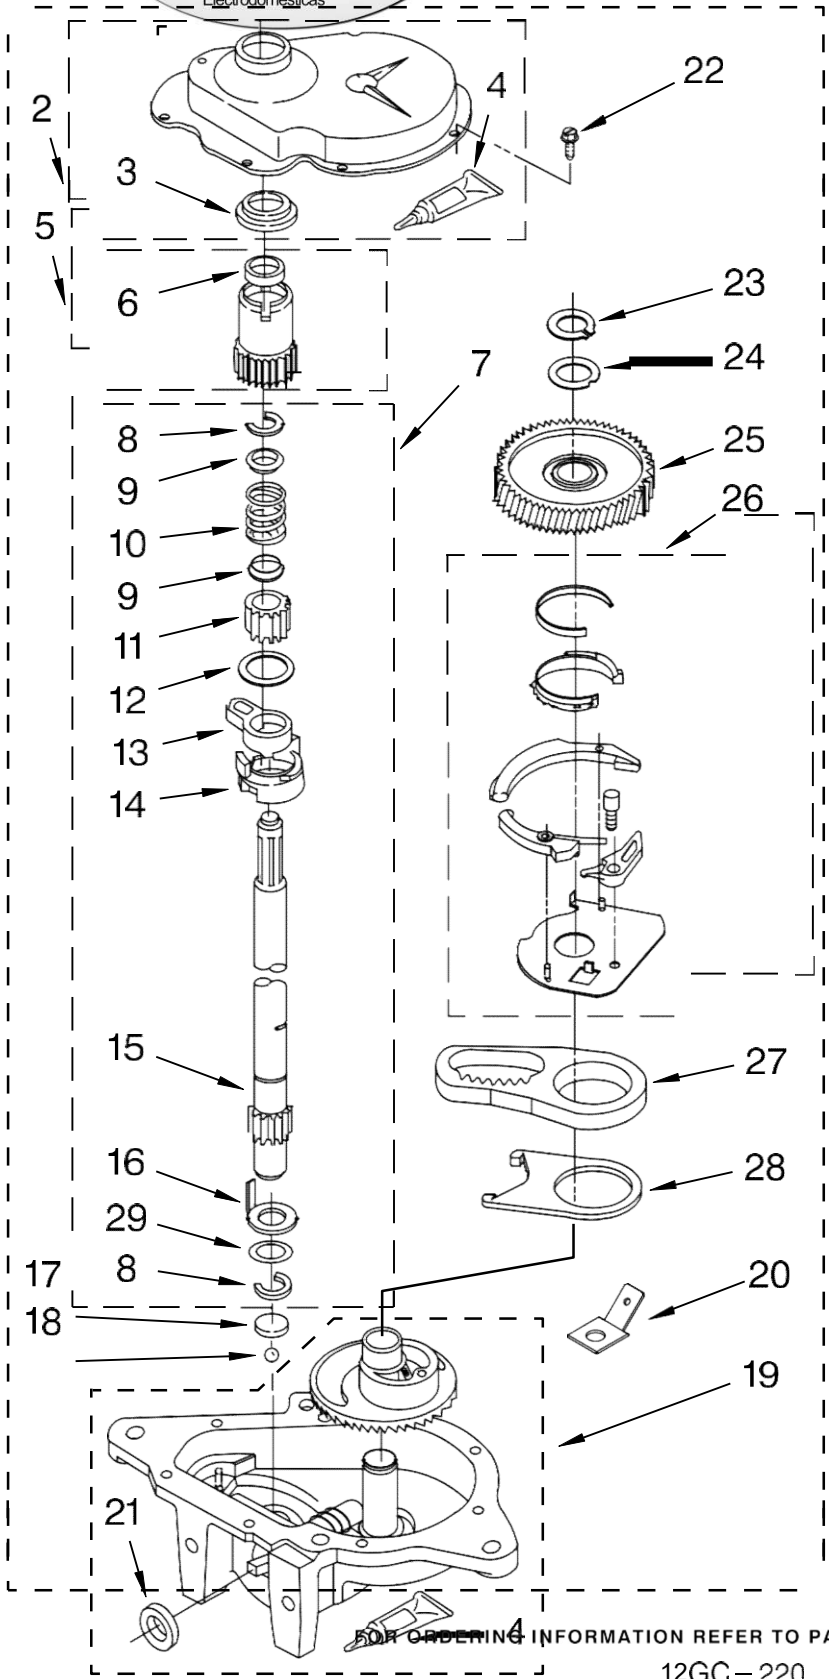

FOLLOWING PARTS NOT ILLUSTRATED

285208 Lubricant (Use Only In Brake Shoe Assembly On Roller & Pin)

W10254675

FOR ORDERING INFORMATION REFER TO PARTS PRICE LIST

BD-315-B

Lavadora Whirlpool 7MWT96500ST2

Illus. No.	Part No.	DESCRIPTION
1	8532118	Gearcase (Complete)
2	285202	Cover, Gearcase
3	3349985	Seal, Gearcase Cover
4	285195	Sealer, Gasket (.20 Fl. Oz.) (6 ml)
5	63320	Pinion, Spin (Includes Illus. 25)
6	356427	Seal, Spin Pinion
7	389387	Shaft, Agitator (Complete)
8	90369	Ring, Retaining (2)
9	62677	Retainer, Spring (2)
10	62676	Spring, Agitate
11	63273	Gear, Agitate (Includes 15 & 29)
12	62619	Washer, Agitate Gear
13	62580	Cam Follower (Includes 14)
14	62581	Cam, Agitate (Includes 13)
15	285509	Shaft, Agitator (Includes 11 & 29)
16	62618	Washer, Cam Thrust
17	16018	Bearing, Thrust (Includes 18)
18	85529	Ball, Bearing (Includes 17)
19	389230	Bottom and Pinion, Gearcase
20	3949116	Block Tab, Terminal
21	285352	Seal, Thrust Plug
22	3351614	Screw, Gearcase Cover Mounting (8) (10-24 x 3/8)
23	3362552	Ring, Retaining WasherKit, Thrust
24	285735	WasherKit, Thrust
25	62570	Gear, Spin
26	388253	Neutral Assembly
27	3349296	Rack, Connecting
28	62621	Actuator, Shift
29	388815	Washer, Intermediate