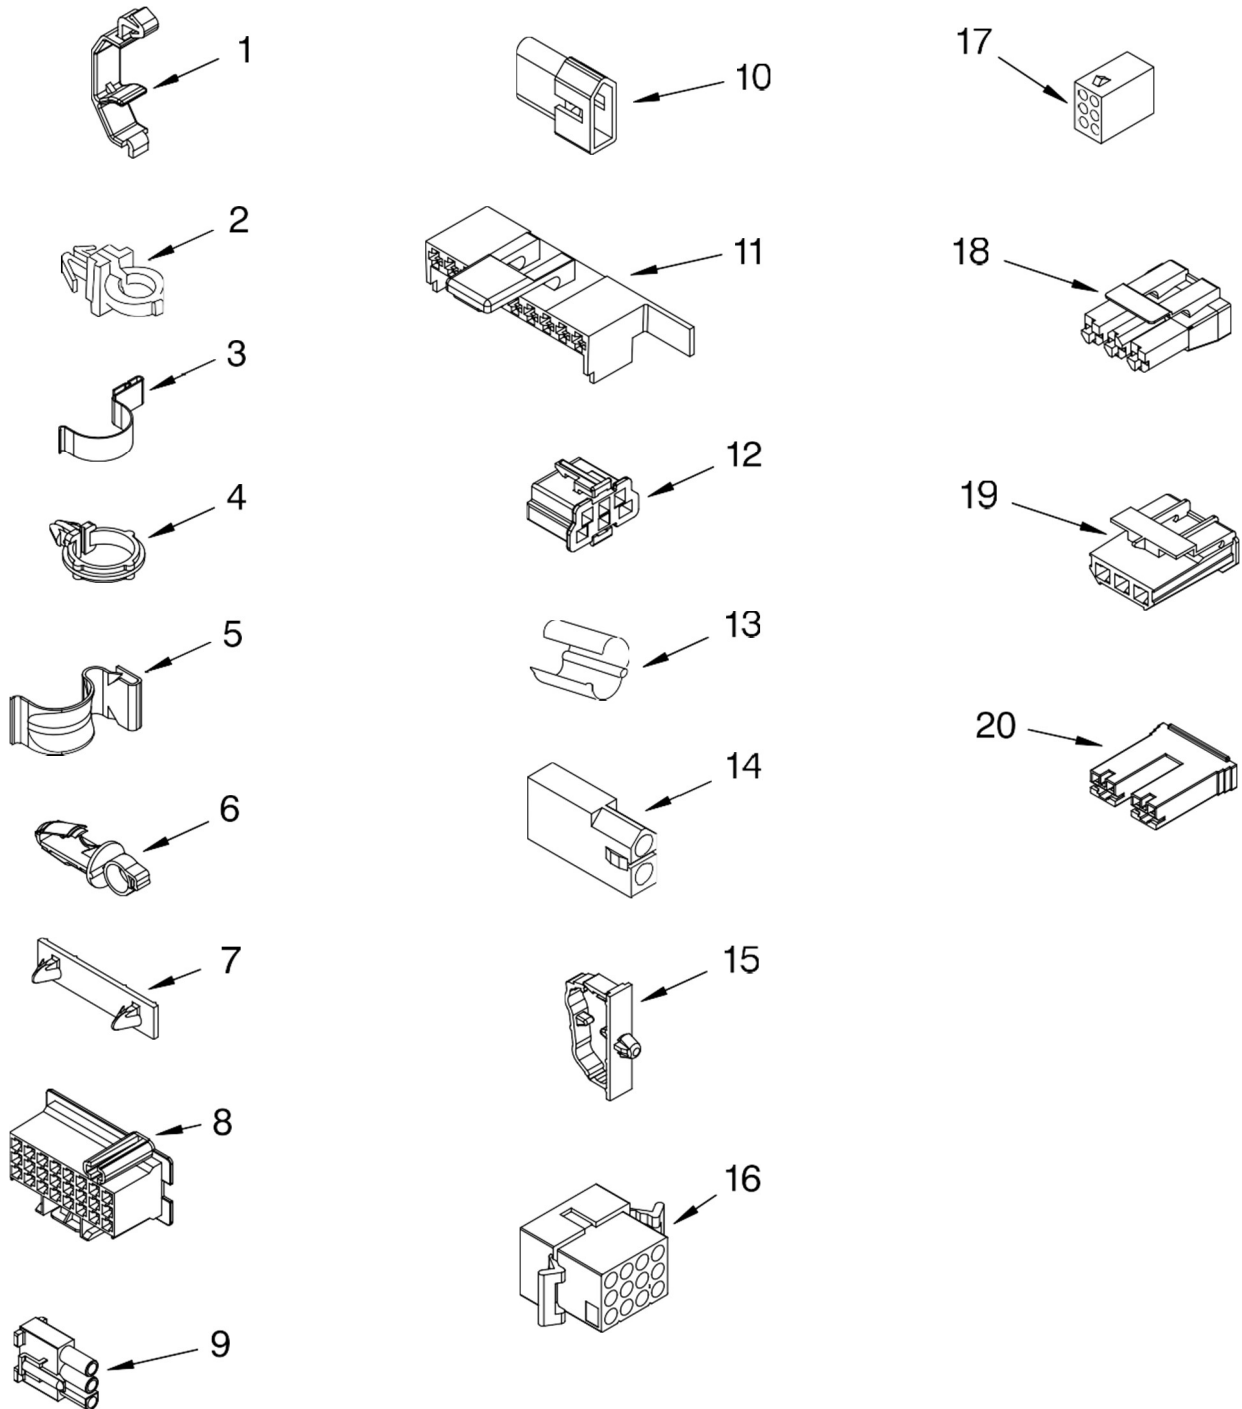

FOR ORDERING INFORMATION REFER TO PARTS PRICE LIST

Lavadora Whirlpool 7MWT96500ST2

Illus. No.	Part No.	DESCRIPTION
1	3400076	Screw, Bracket Mounting (10-32 x 5/8)
2	64067	Bracket, Spring Outer (2)
3	63907	Spring, Suspension (3)
4	8575214	Support & Brake, Tub
5	64065	Bracket, Spring Outer (L.F.)
6	63466	Link, Leveling Mechanism (2)
7	62597	Spring, Leveling Mechanism
8	62837	Pin, Knurled
9	62596	Foot, Rear (2)
10	8546455	Bearing, Centerpost (2)
11	357409	Seal, Centerpost (3)
12	388492	Spring, Counterweight
13	62568	Pad, Plate
14	3946509	Plate, Suspension (Includes Ills. 13)
15	3363660	Pad, Base
16	3946512	Base Assembly (Includes Illus. 6, 7, 8, 9, 13, 14, 15 & 22)
17	3359452	Nut, Lock (2) (3/8-16)
18	W10001130	Foot, Front (2)
19	8577376	Seal, Centerpost
20	285203	Centerpost Bearing Kit (Includes Illus. 10, 11 & 19)
21	63134	Ring, Sound Deadening
22	W10145155	Retainer, Suspension Spring

FOR ORDERING INFORMATION REFER TO PARTS PRICE LIST

Lavadora Whirlpool 7MWT96500ST2

WH2J

Lavadora Whirlpool 7MWT96500ST2

Illus. No.	Part No.	DESCRIPTION	Illus. No.	Part No.	DESCRIPTION	Illus. No.	Part No.	DESCRIPTION
1	3349557	Retainer, Harness	9	62889	Receptacle, Terminal (3-Way)	16	3390423	Block, Disconnect (12-Way)
2	388498	Clip, Harness				17	3347730	Receptacle (6-Way)
3	3347812	Clip, Harness	10	353424	Plug, Terminal (3-Way)	18	3948617	Connector (T.P.A.) (3-Circuit)
4	3352501	Clip, Harness (Push-In)	11	62505	Block, Disconnect (Motor 2 Speed)	19	3360056	Plug (T.P.A) (3-Circuit)
5	90016	Clip, Harness (Half-Harness)	12	3347243	Block, Disconnect			(Pressure Switch)
6	3390496	Clip, Harness	13	63523	Protector	20		Block, Connector
7	389379	Retainer, Harness	14	717252	Connector (2-Way)		3354925	Natural
8		Timer, Block Disconnect	15	3352944	Clip, Harness		3354926	Red
	3948614	Natural						
	352089	Black						