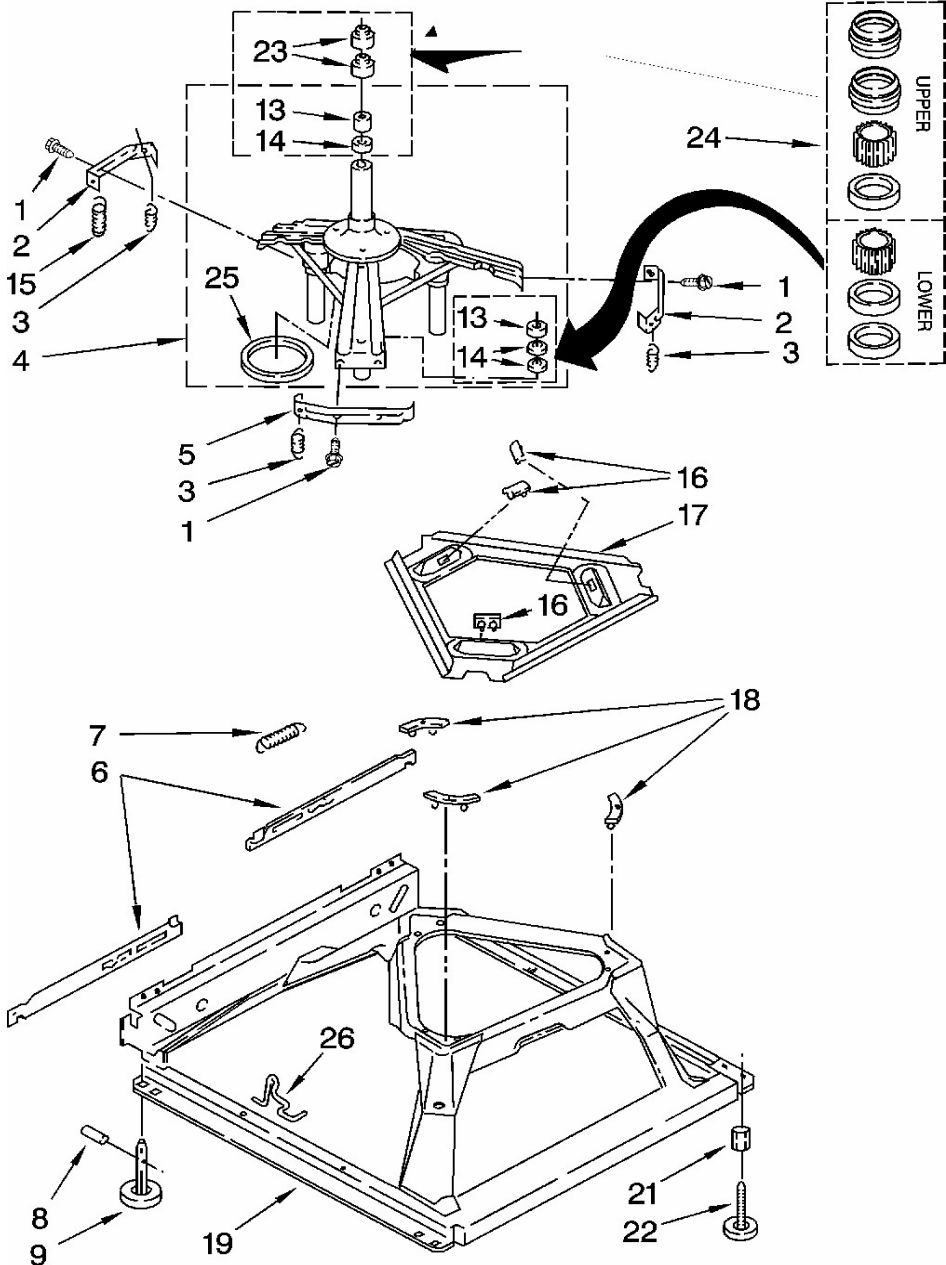

Distribuidor Autorizado

SurteRápido.com

Venta de Refacciones
Electrodomesticas

Lavadora Whirlpool 7MWT96540ST0

No. Ilus.	DESCRIPCIÓN	No. de Parte
1	Brake & Drive Tube (Complete)	285792
2	Washer, Spin Tube Thrust	63292
3	Ring, Spin Tube Support	62697
4	Ring, Retainer	285353
5	Clutch (Complete)	285785
6	Band & Lining, Clutch (Inclu Illus. 7 & 8)	285790
7	Cap, Clutch Spring (2)	62646
8	Spring, Clutch	3946792
9	Gearcase (Complete)	3360629
10	Screw, Gearcase To Base (3)	3400516
11	Plate, Motor Mount To Gearcase	62611
12	Grommet, Motor (4)	62691
13	Coupling, Motor & Isolation	285753
15	Clip, Anti-Rattle	3355454
16	Screw	3400516
17	Retainer, Motor (2)	3349637
18	Shield, Tub To Motor	3362089
19	Motor, Main Drive	389248
20	Switch, Main Drive Motor	3952056
21	Retainer, Pump (2)	8546127
22	Pump (Complete)	3363394
23	Screw, 10-16 x 5/8	273556
24	Shield, Motor	3946532

Distribuidor Autorizado

SurteRápido.com

Venta de Refacciones
Electrodomesticas

Lavadora Whirlpool 7MWT96540ST0