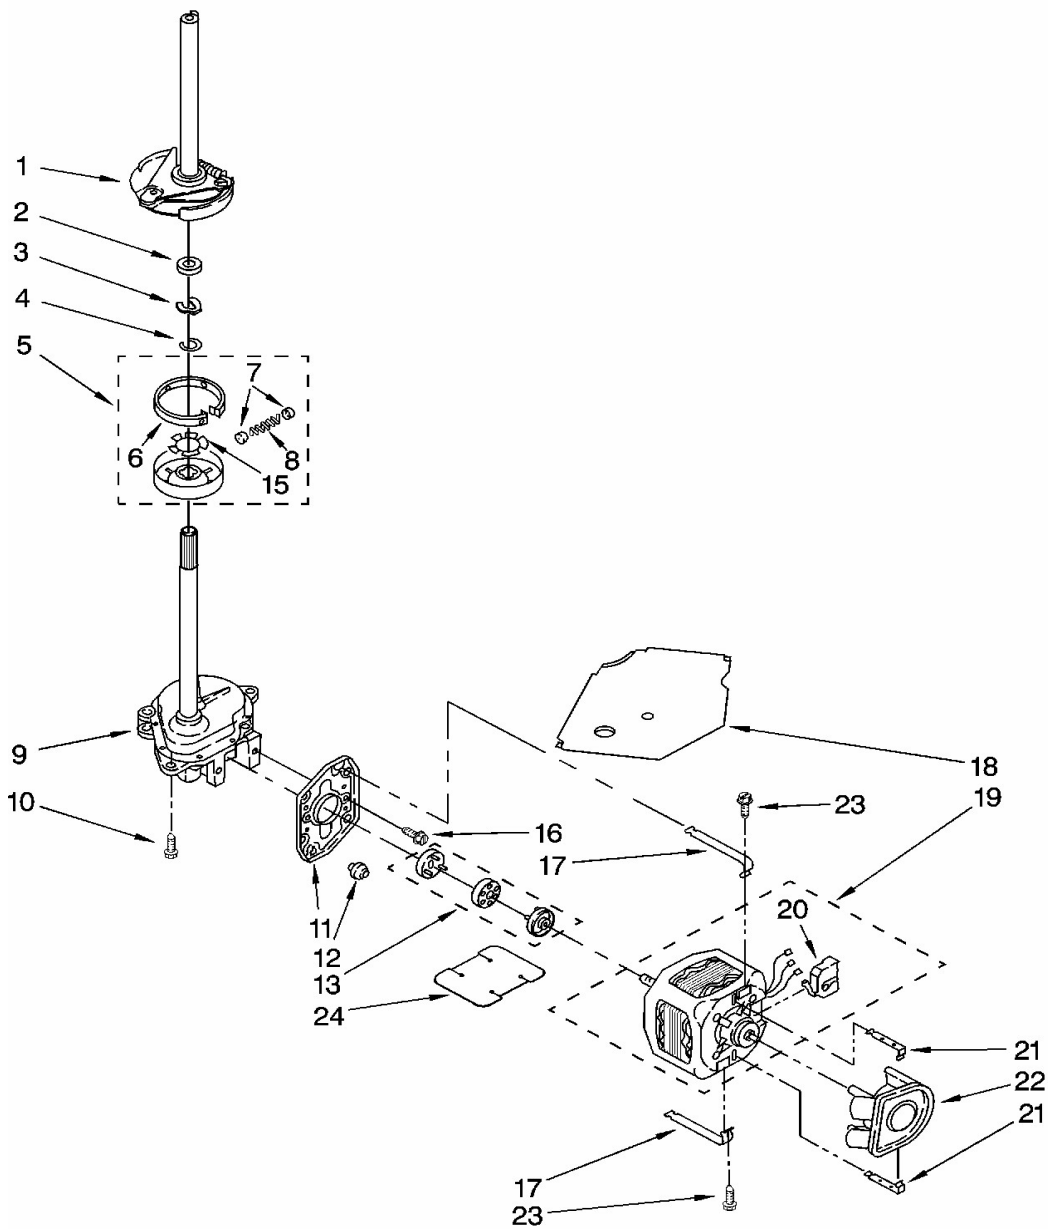

Distribuidor Autorizado

SurteRápido.com

Venta de Refacciones
Electrodomesticas

Lavadora Whirlpool 7MWT96540ST0

Distribuidor Autorizado

SurteRápido.com

Venta de Refacciones
Electrodomesticas

Lavadora Whirlpool 7MWT96540ST0

No. Ilus.	DESCRIPCIÓN	No. de Parte
1	Brake & Drive Tube (Complete)	285792
2	Washer, Spin Tube Thrust	63292
3	Ring, Spin Tube Support	62697
4	Ring, Retainer	285353
5	Clutch (Complete)	285785
6	Band & Lining, Clutch (Inclu Illus. 7 & 8)	285790
7	Cap, Clutch Spring (2)	62646
8	Spring, Clutch	3946792
9	Gearcase (Complete)	3360629
10	Screw, Gearcase To Base (3)	3400516
11	Plate, Motor Mount To Gearcase	62611
12	Grommet, Motor (4)	62691
13	Coupling, Motor & Isolation	285753
15	Clip, Anti-Rattle	3355454
16	Screw	3400516
17	Retainer, Motor (2)	3349637
18	Shield, Tub To Motor	3362089
19	Motor, Main Drive	389248
20	Switch, Main Drive Motor	3952056
21	Retainer, Pump (2)	8546127
22	Pump (Complete)	3363394
23	Screw, 10-16 x 5/8	273556
24	Shield, Motor	3946532