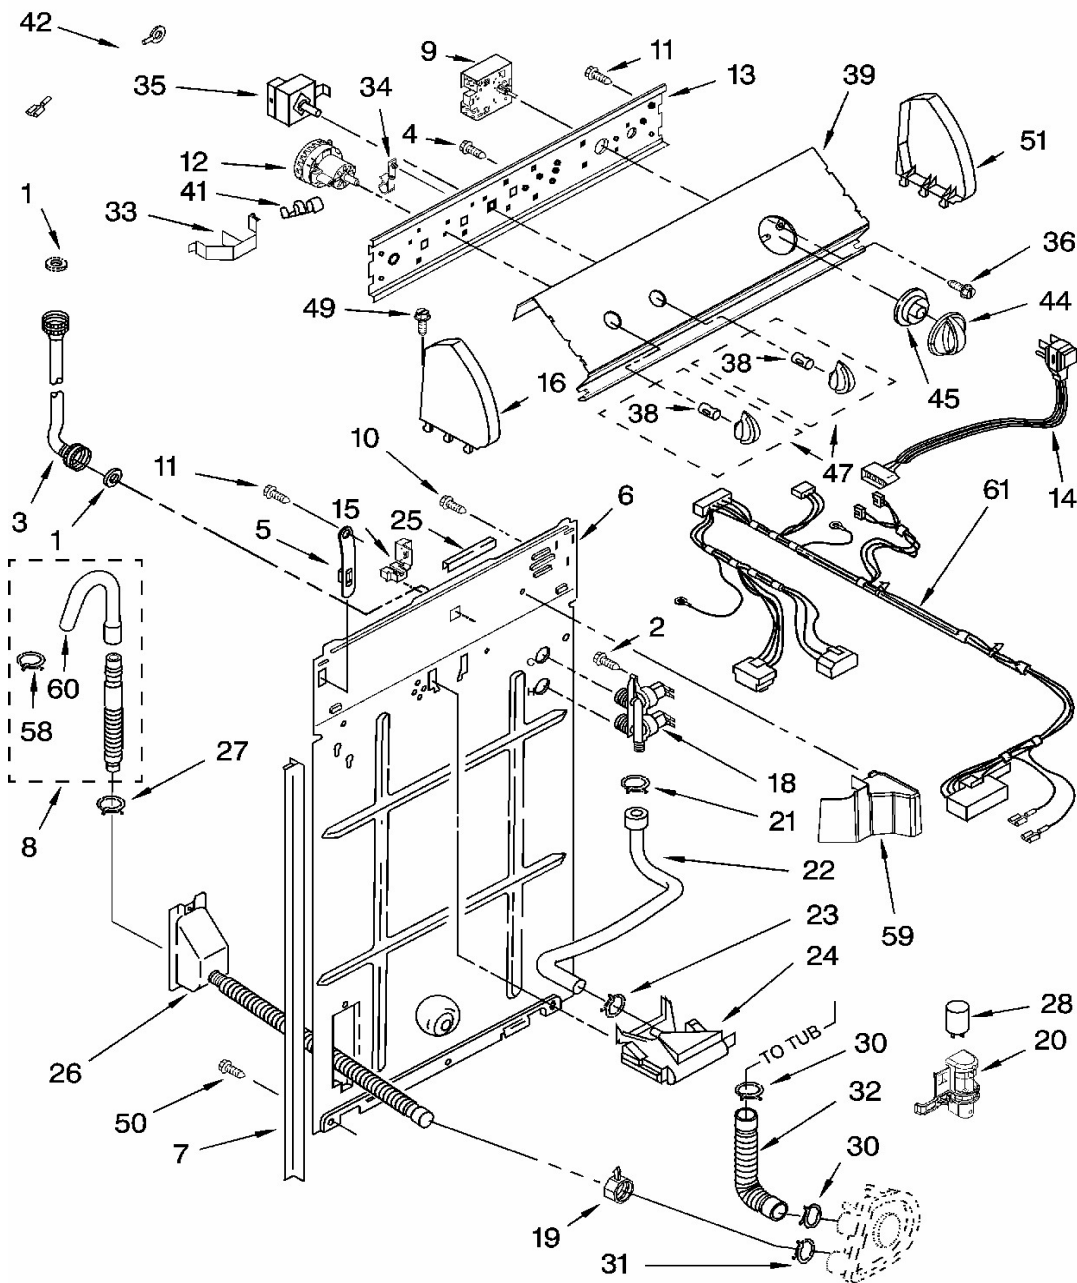

Distribuidor Autorizado

SurteRápido.com

Venta de Refacciones
Electrodomesticas

Lavadora Whirlpool 7MWT96540ST0

Distribuidor Autorizado

SurteRápido.com

Venta de Refacciones
Electrodomesticas

Lavadora Whirlpool 7MWT96540ST0

No. Ilus.	DESCRIPCIÓN	No. de Parte
1	Washer, Water Inlet Hose (4)	16123
2	Screw, 8-18 x 1/2	9740848
3	Hose, Water Inlet (2) (Blue Coupler)	89503
	Hose, Water Inlet (2) (Red Coupler)	89503
4	Screw, Ground	3400073
5	Strap, Console (2)	8568314
6	Panel, Rear	8318015
7	Pad, Rear Panel	62747
8	Hose, Drain (4 Ft.)	285664
	Hose, Drain (9 Ft.) (Not Included)	285666
	Extension Drain-Hose (21 Inches)	285702
9	Timer, Control (60 Hz.)	3953146
10	Screw, Ground	3351614
11	Screw, 8-18 x 3/8	90767
12	Switch, Water Level	3366847
13	Bracket, Control	8544893
14	Cord, Power (Includes Item 15)	8559419
15	Strain Relief, Power Cord	285777
16	Cap, End (L.H.) (White)	***
	Cap, End (L.H.) (Biscuit)	8314852
18	Valve, Water Mixing	285805
19	Clamp, Hose	3976395
20	Clip, Capacitor	8318046
21	Clamp, Hose	596669
22	Hose, Vacuum Break	3357328
23	Clamp, Hose	596669
24	Break, Vacuum	3360977