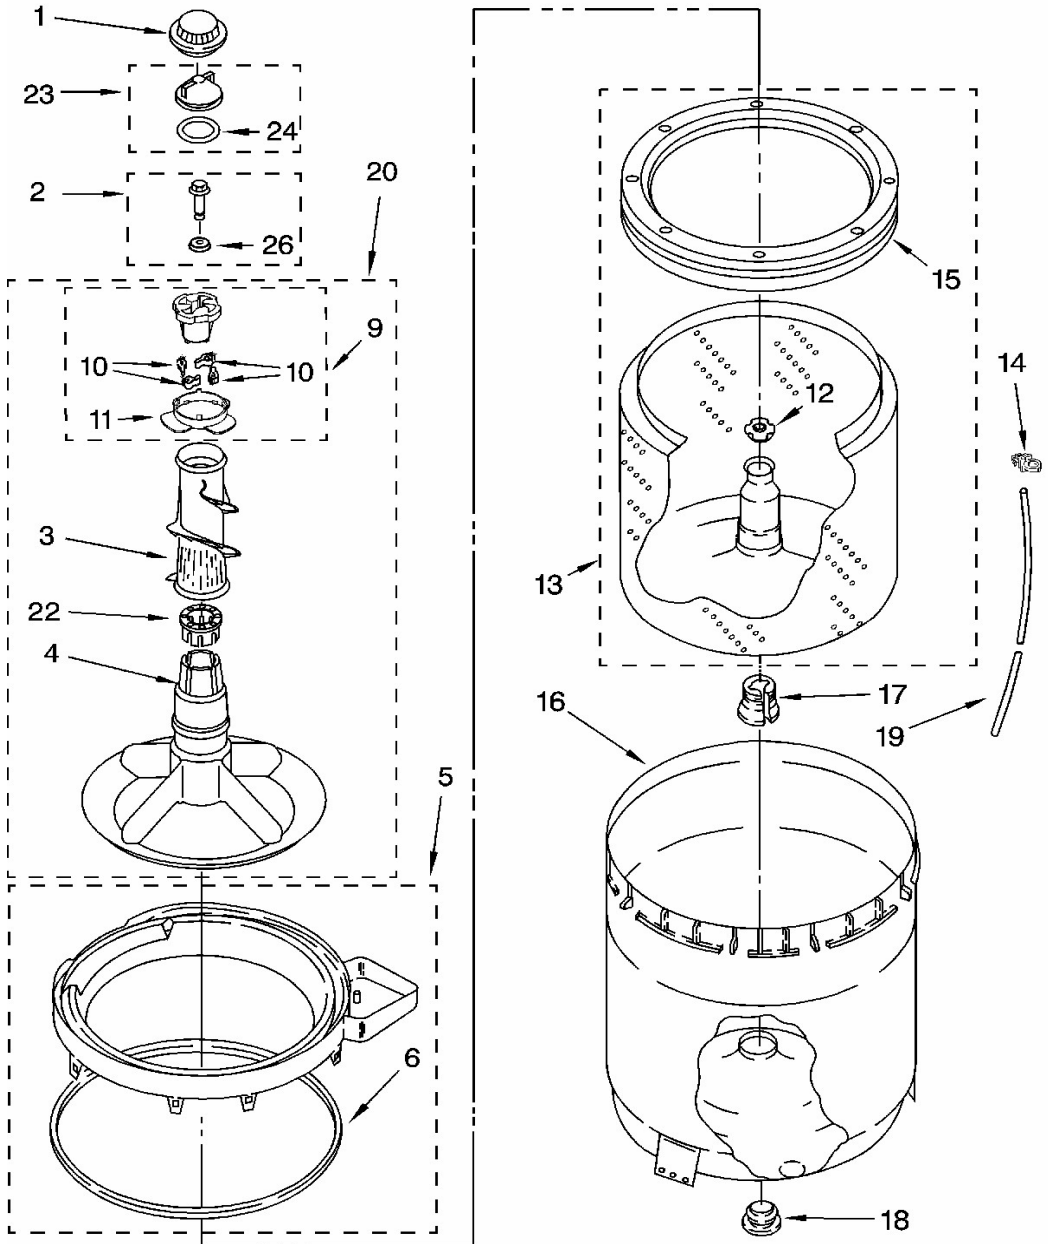

Distribuidor Autorizado

SurteRápido.com

Venta de Refacciones
Electrodomesticas

Lavadora Whirlpool 7MWT96540ST0

Distribuidor Autorizado

SurteRápido.com

Venta de Refacciones
Electrodomesticas

Lavadora Whirlpool 7MWT96540ST0

<u>No.Ilus.</u>	<u>DESCRIPCIÓN</u>	<u>No. de Parte</u>
1	Cap, Agitator	3355758
2	Screw & Washer (5/16-24 x 1)	285009
3	Clothes Mover	3347674
4	Agitator	389386
5	Tub Ring & Gasket	8528150
6	Gasket, Tub Ring	3976308
9	Cam, Driven	285746
10	Dog, Agitator Clutch (4)	80040
11	Bearing-Driven Cam	3363661
12	Nut, Spanner	21366
13	Basket & Balance Ring	8526017
14	Clip, Pressure Switch Hose	2219077
15	Balance Ring	8519788
16	Tub	63849
17	Block, Basket Drive	389140
18	Gasket, Centerpost	383727
19	Hose, Pressure Switch	353244
20	Agitator (Complete)	285565
22	Spacer, Thrust	285587
23	Cap, Barrier	285551
24	Seal, Inner Cap	3348855
26	Washer	3949550