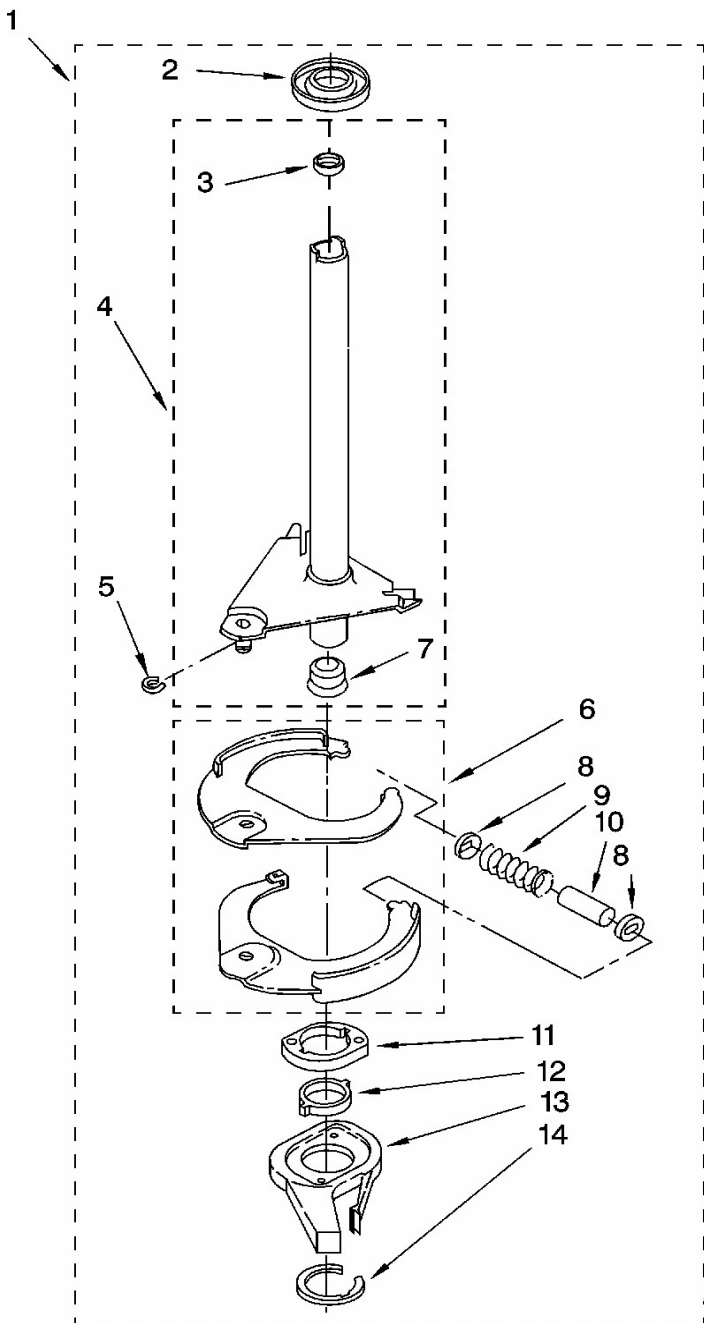

Distribuidor Autorizado

SurteRápido.com

Venta de Refacciones
Electrodomesticas

Lavadora Whirlpool 7MWT96540ST0

Distribuidor Autorizado

SurteRápido.com

Venta de Refacciones
Electrodomesticas

Lavadora Whirlpool 7MWT96540ST0

<u>No. Ilus.</u>	<u>DESCRIPCIÓN</u>	<u>No. de Parte</u>
1	Brake And Drive Tube (Complete)	285792
2	Ring, Thrust	62658
3	Seal, Drive Tube	356427
4	Tube, Basket Drive (In 3, 4, 5 & 9)	64208
5	Ring, Retaining	64035
6	Shoe, Brake (2)	285438
7	``T`` Bearing, Spin Tube	62703
8	Cap, Brake Spring (2)	285658
9	Spring, Brake	387806
10	Sleeve, Brake Spring	285658
11	Cam, Brake Release	661516
12	Sleeve, Cam	63022
13	Driver, Brake Cam	285790
14	Ring, Retaining	90368