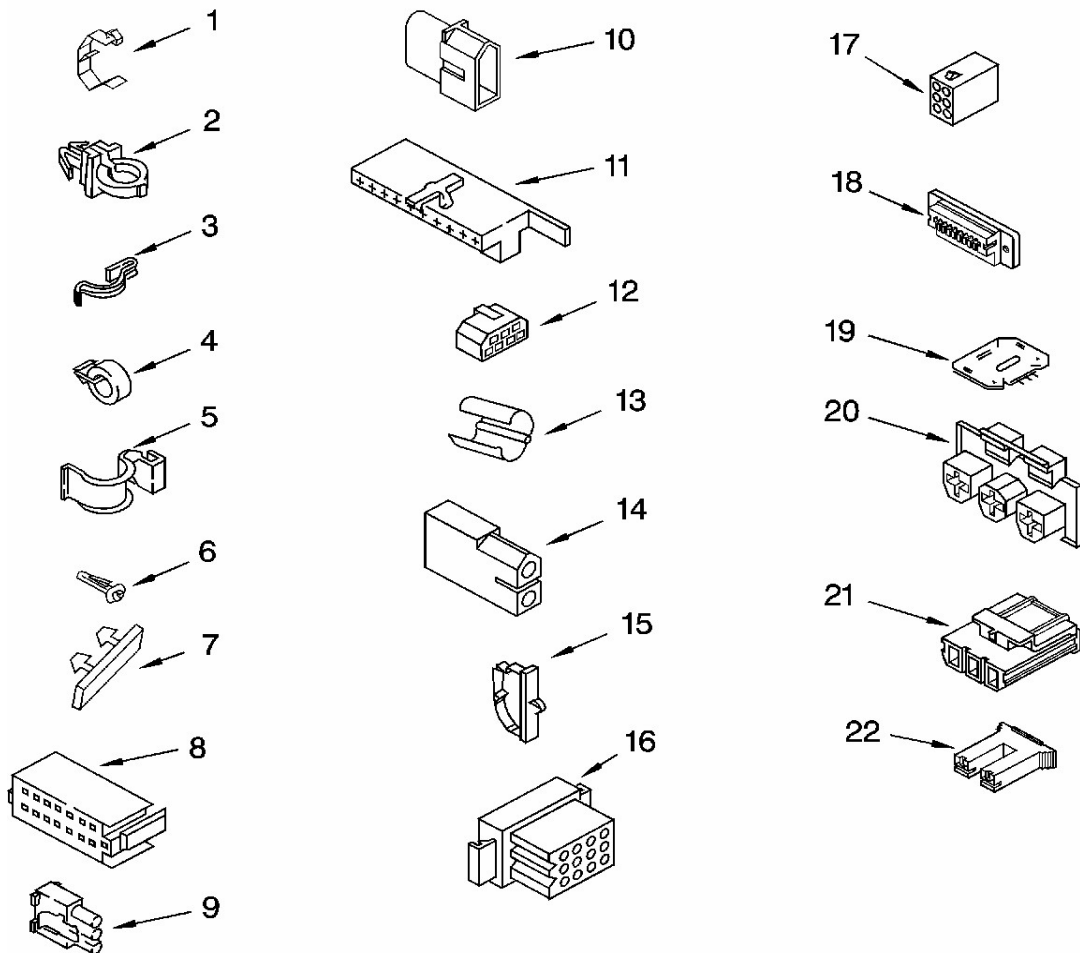

Distribuidor Autorizado

SurteRápido.com

Venta de Refacciones
Electrodomesticas

Lavadora Whirlpool 7MWT96540ST0

Distribuidor Autorizado

SurteRápido.com

Venta de Refacciones
Electrodomesticas

Lavadora Whirlpool 7MWT96540ST0

No. Ilus.	DESCRIPCIÓN	No. de Parte
1	Clip, Harness	3349557
2	Clip, Harness	388498
3	Clip, Harness	8528351
4	Clip, Harness	8559320
5	Clip, Harness	90016
6	Clip, Harness	8281256
7	Retainer, (Suds Models)	389379
8	Timer, Block Disconnect (White)	3948614
	Timer, Block Disconnect (Black)	352089
9	Receptacle, Lid Switch	62889
10	Plug, Terminal (3-Way))	353424
11	Block, Disconnect (Motor 2 Speed)	62505
12	Block, Disconnect (Use Term. 352088)	3347243
13	Protector	63523
14	Connector (2-Way) (Use Term.94614)	717252
15	Clip, Harness	3352944
16	Block, Disconnect (12-Way) (Timer)	3390423
17	Receptacle (6-Way) (Use Term. 94613)	3347730
18	Connector, Etc	3349494
19	E.T.C. Control	3955728
20	Connector (T.P.A.) (3-Circuit)	3948617
21	Connector (Pressure Switch)	3360056
22	Block, Connector (Cold Valve)	3354925
	Block, Connector (Hot Valve)	3354926