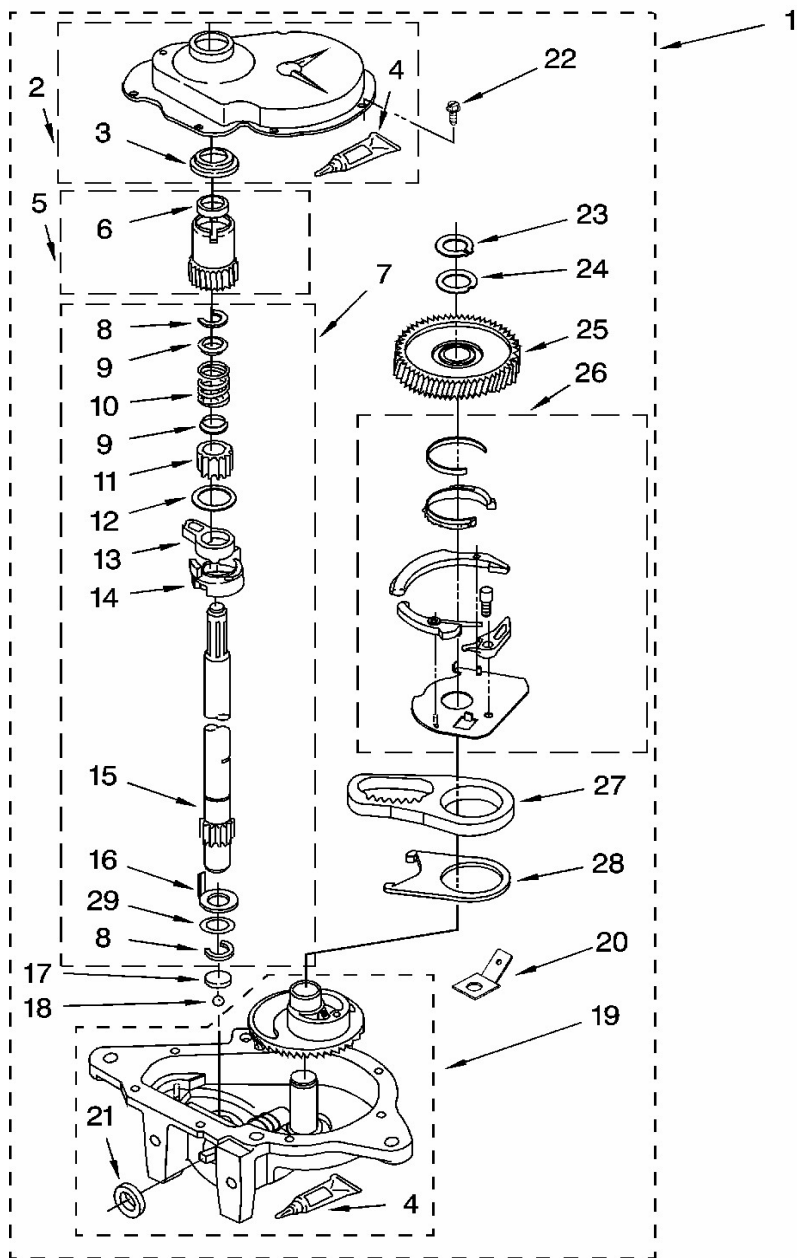

Distribuidor Autorizado

SurteRápido.com

Venta de Refacciones
Electrodomesticas

Lavadora Whirlpool 7MWT96540ST0

Distribuidor Autorizado

SurteRápido.com

Venta de Refacciones
Electrodomesticas

Lavadora Whirlpool 7MWT96540ST0

<u>No.Illus.</u>	<u>DESCRIPCIÓN</u>	<u>No. de Parte</u>
1	Gearcase (Complete)	3360629
2	Cover, Gearcase	285202
3	Seal, Gearcase Cover	3349985
4	Sealer, Gasket (.20 Fl. Oz.) (6 ml)	285195
5	Pinion, Spin (Includes Illus. 25)	285362
6	Seal, Spin Pinion	356427
7	Shaft, Agitator (Complete)	389387
8	Ring, Retaining (2)	90369
9	Retainer, Spring (2)	62677
10	Spring, Agitate	62676
11	Gear, Agitate (Includes 15 & 29)	285509
12	Washer, Agitate Gear	62619
13	Cam Follower (Includes 14)	285206
14	Cam, Agitate (Includes 13)	285206
15	Shaft, Agitator (Includes 11 & 29)	285509
16	Washer, Cam Thrust	62618
17	Bearing, Thrust (Includes 18)	285205
18	Ball, Bearing (Includes 17)	285205
19	Bottom and Pinion, Gearcase	285515
21	Seal, Thrust Plug	285352
22	Screw, Gearcase Cover Mounting	3351614
23	Ring, Retaining	285765
24	Washer Kit, Thrust	285766
25	Gear, Spin	285362
26	Neutral Assembly	388253
27	Rack, Connecting	3949609
28	Actuator, Shift	62621
29	Washer, Intermediate	388815