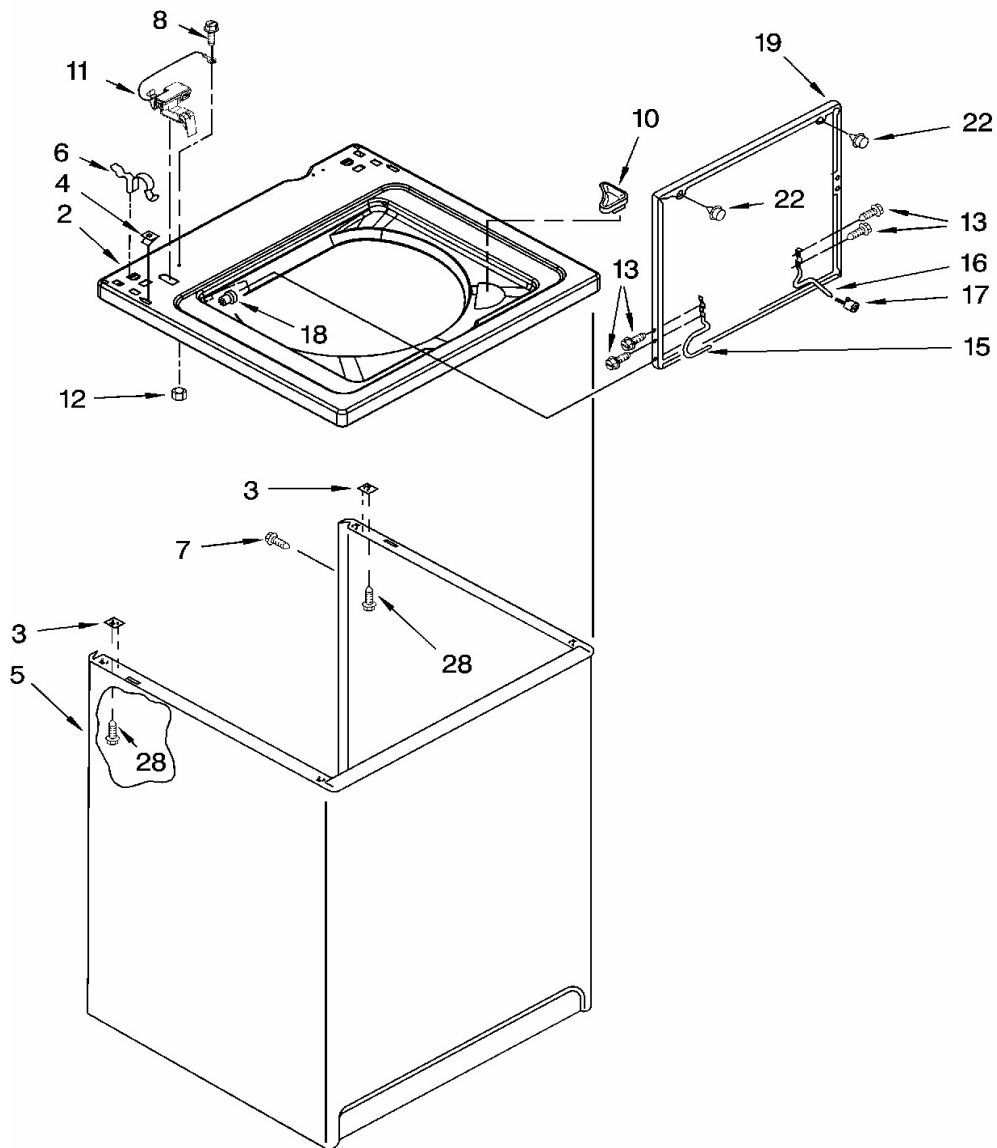

Distribuidor Autorizado

SurteRápido.com

Venta de Refacciones
Electrodomesticas

Lavadora Whirlpool 7MWT96540ST0

Distribuidor Autorizado

SurteRápido.com

Venta de Refacciones
Electrodomesticas

Lavadora Whirlpool 7MWT96540ST0

No. Ilus.	DESCRIPCIÓN	No. de Parte
2	Top	8318066
	Top (Biscuit)	8318066
3	Spacer, Cabinet To Top (4)	62750
4	Nut, Push-In (2)	357213
5	Cabinet (White)	3954357
	Cabinet (Biscuit)	3954357
6	Clip, Top & Cabinet & Rear Panel (2)	62780
7	Screw, 10-16 x 1/2	308685
8	Screw, Ground	3351614
10	Dispenser, Bleach	3362952
11	Switch, Lid	8318084
12	Nut, Hex	680762
13	Screw, Lid Hinge Mounting (4)	355274
15	Hinge, Lid (L.H.)	8318088
16	Hinge, Lid (R.H.)	54583
17	Bumper, Lid Hinge	19119
18	Bearing, Lid Hinge (2)	21258
19	Lid (White)	8557514
	Lid (Biscuit)	8557514
22	Bumper, Lid (2)	9724509
28	Screw, 10-16 x 3/8	9420601