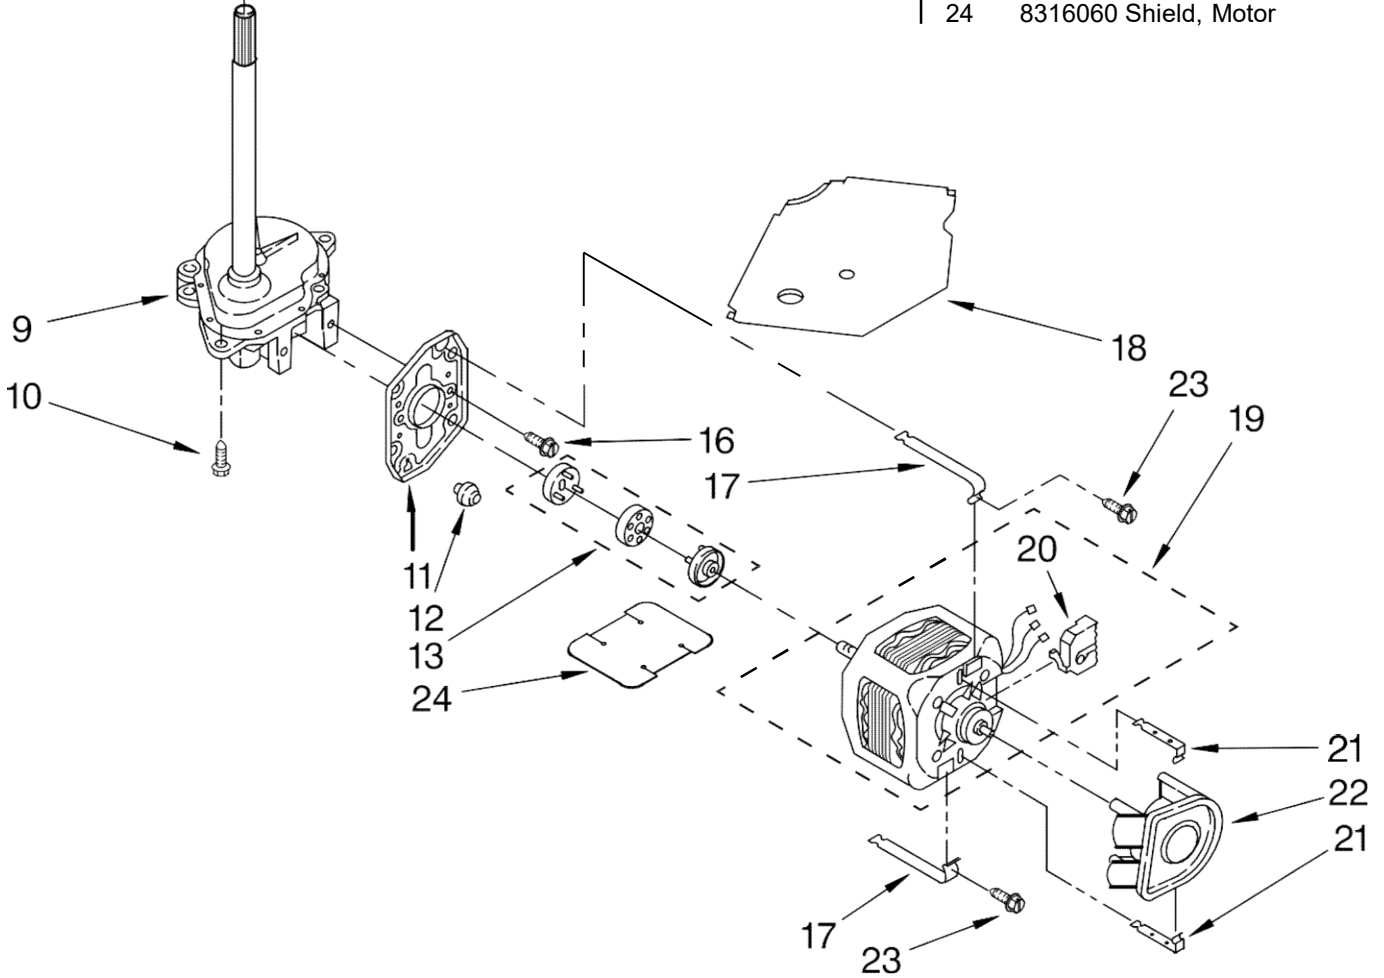

Illus. No.	Part No.	DESCRIPTION
1	388952	Brake & Drive Tube (Complete) (Refer to Page 11 For Further Breakdown)
2	63292	Washer, Spin Tube Thrust
3	62697	Ring, Spin Tube Support
4	63283	Ring, Retainer
5	3951311	Clutch (Complete)
6	3951308	Band & Lining, Clutch (Includes Items 7 & 8)
7	62646	Cap, Clutch Spring (2)
8	3946792	Spring, Clutch
9	8532118	Gearcase (Complete) (Refer To Page 12 For Further Breakdown)

Illus. No.	Part No.	DESCRIPTION
10	3357334	Screw, Gearcase To Base (3)
11	62611	Plate, Motor Mount To Gearcase
12	62691	Grommet, Motor (4)
13	3364003	Coupling, Motor & Isolation
14	8577374	Seal
15	3355454	Clip, Anti-Rattle
16	3400516	Screw
17	W10086010	Retainer, Motor(2)
18	3362089	Shield, Tub To Motor
19	8528157	Motor, Main Drive
20	3952056	Switch, Main Drive Motor
21	8546127	Retainer, Pump (2)
22	3363394	Pump (Complete)
23	3387485	Screw, 10-16 x 5/8
24	8316060	Shield, Motor