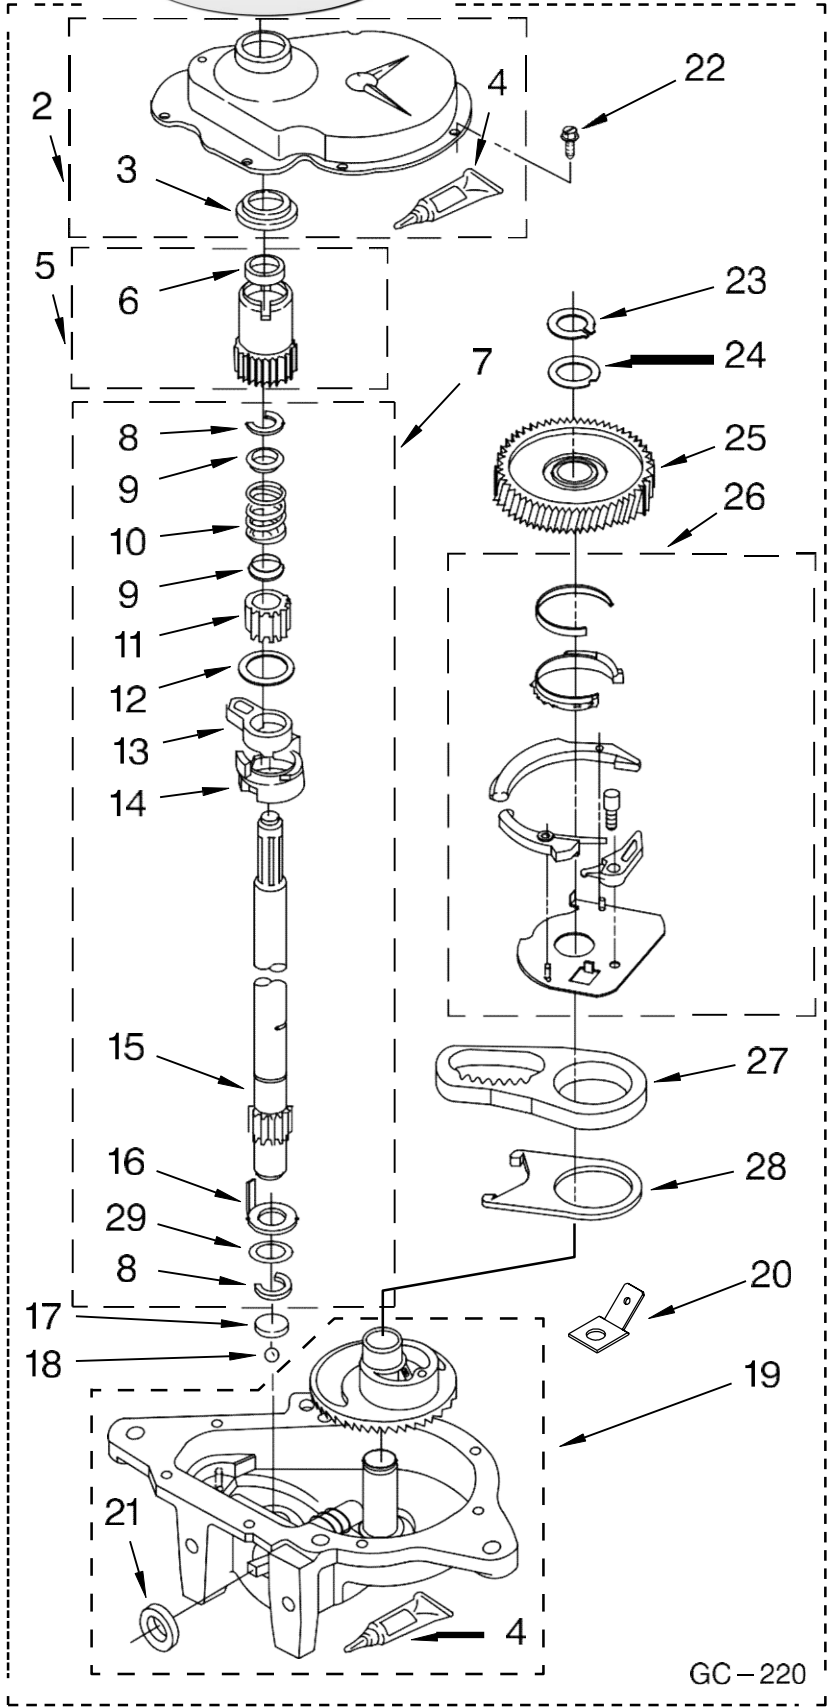

Lavadora Whirlpool 7MWT96540ST1

Illus. No.	Part No.	DESCRIPTION
1	8532118	Gearcase (Complete)
2	285202	Cover, Gearcase
3	3349985	Seal, Gearcase Cover
4	285195	Sealer, Gasket (.20 Fl. Oz.) (6 ml)
5	63320	Pinion, Spin (Includes Illus. 25)
6	356427	Seal, Spin Pinion
7	389387	Shaft, Agitator (Complete)
8	90369	Ring, Retaining (2)
9	62677	Retainer, Spring (2)
10	62676	Spring, Agitate
11	63273	Gear, Agitate (Includes 15 & 29)
12	62619	Washer, Agitate Gear
13	62580	Cam Follower (Includes 14)
14	62581	Cam, Agitate (Includes 13)
15	285509	Shaft, Agitator (Includes 11 & 29)
16	62618	Washer, Cam Thrust
17	16018	Bearing, Thrust (Includes 18)
18	85529	Ball, Bearing (Includes 17)
19	389230	Bottom and Pinion, Gearcase
20	3949116	Block Tab, Terminal
21	285352	Seal, Thrust Plug
22	3351614	Screw, Gearcase Cover Mounting (8) (10-24 x 3/8)
23	3362552	Ring, Retaining
24	285735	WasherKit, Thrust
25	62570	Gear, Spin
26	388253	Neutral Assembly
27	3349296	Rack, Connecting
28	62621	Actuator, Shift
29	388815	Washer, Intermediate

FOR ORDERING INFORMATION REFER TO PARTS PRICE LIST