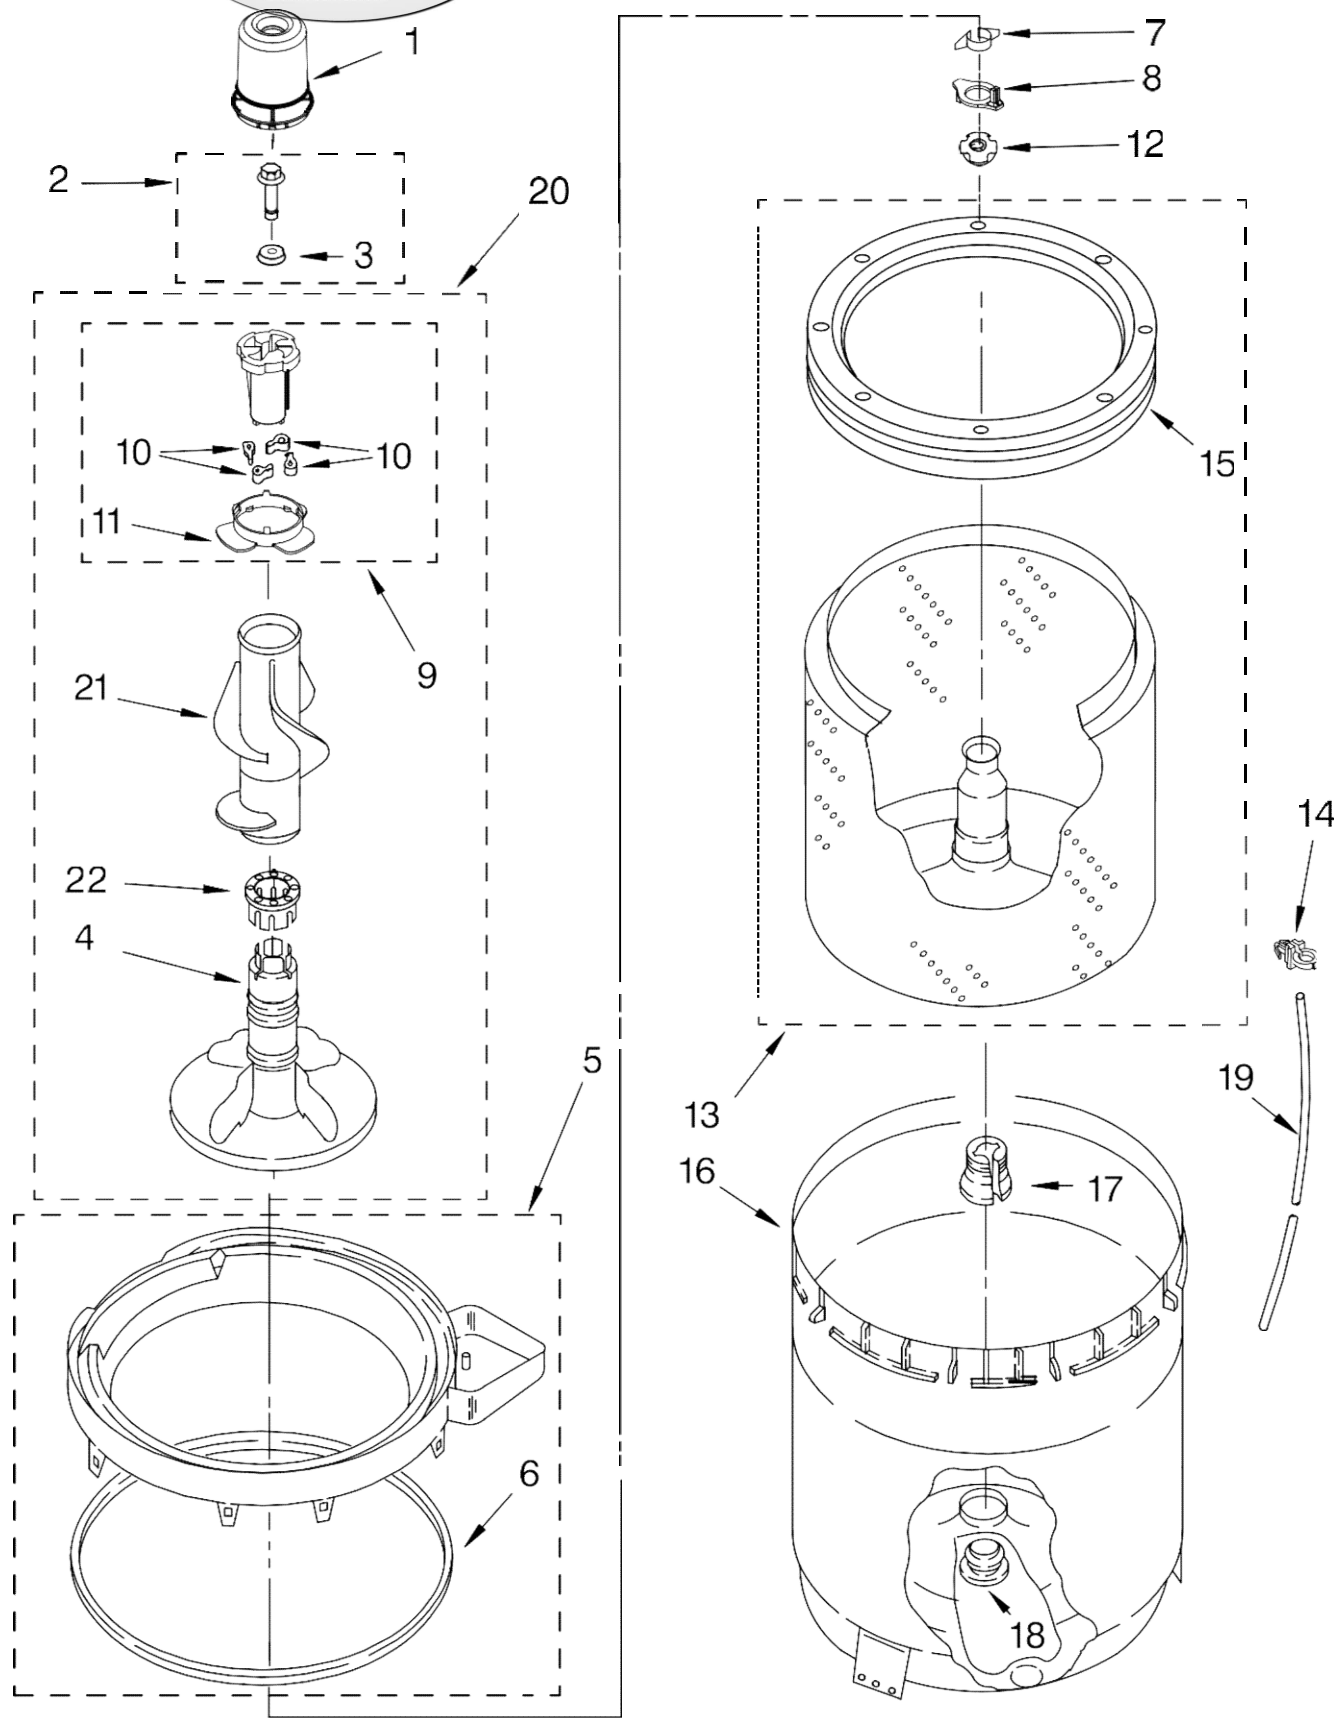

FOR ORDERING INFORMATION REFER TO PARTS PRICE LIST

Lavadora Whirlpool 7MWT96540ST1

Illus. No.	Part No.	DESCRIPTION
1	8533252	Dispenser, Fabric Softener
2	358237	Screw & Washer (5/16-24 x 1)
3	3949550	Washer
4	389386	Agitator
5	8528150	Tub Ring & Gasket
6	3976308	Gasket, Tub Ring
7	3354845	Clip, Agitator
8	8543666	Washer, Agitator
9	3363662	Cam, Driven
10	3366877	Dog, Agitator Clutch (4)
11	3363661	Bearing-Driven Cam
12	21366	Nut, Spanner
13	8526017	Basket & Balance Ring
14	2219077	Clip, Pressure Switch Hose
15	8519788	Balance Ring
16	63849	Tub
17	389140	Block, Basket Drive
18	383727	Gasket, Centerpost
19	3347780	Hose, Pressure Switch
20	3347674	Agitator (Complete)
21	389141	Auger, Agitator
22	3350389	Spacer, Thrust