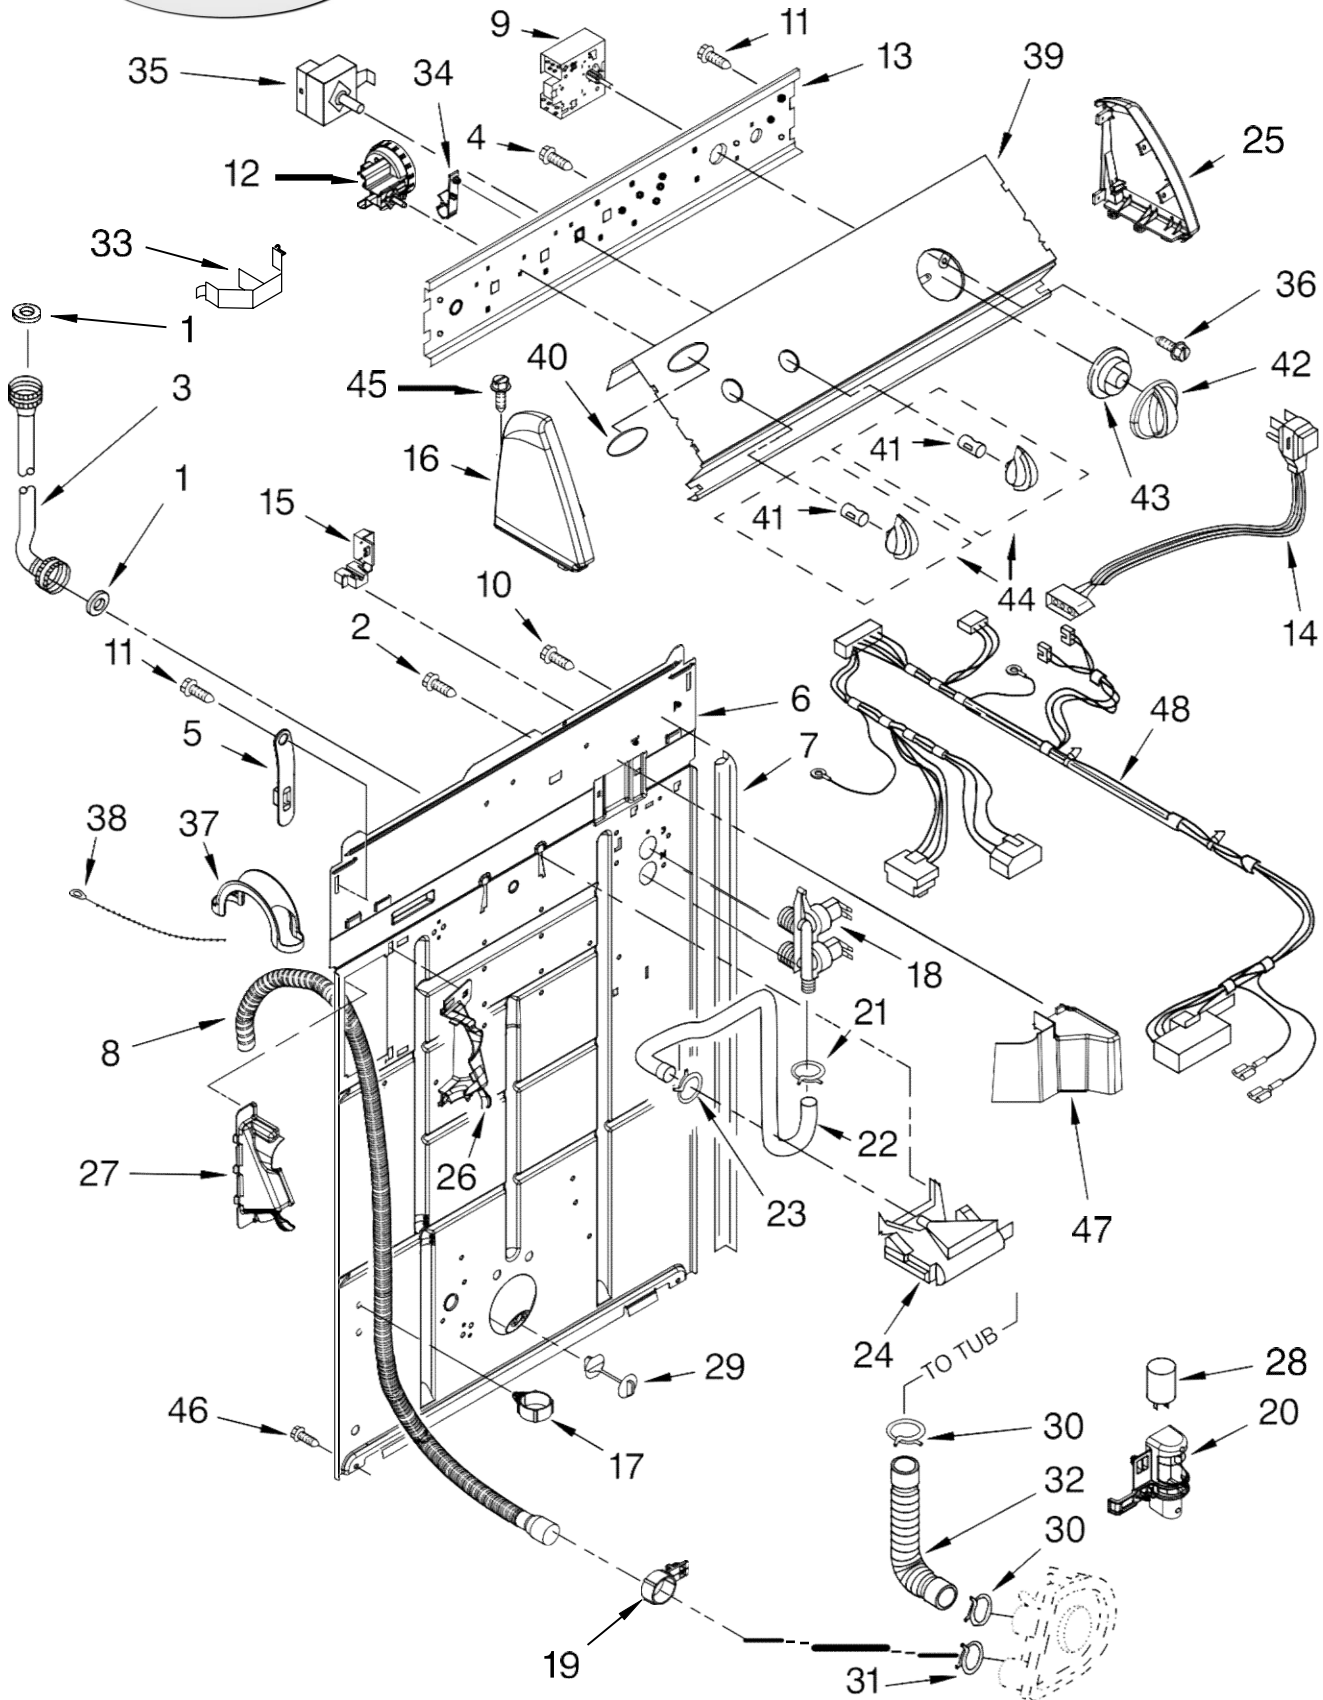

Lavadora Whirlpool 7MWT96540ST1

FOR ORDERING INFORMATION REFER TO PARTS PRICE LIST

Lavadora Whirlpool 7MWT96540ST1

Illus. No.	Part No.	DESCRIPTION	Illus. No.	Part No.	DESCRIPTION	Illus. No.	Part No.	DESCRIPTION
1	3976300	Washer, Water Inlet Hose (4) (1-1/16 x 5/8)	15	3952821	Strain Relief, Power Cord	33	8055003	Clip, Harness & Pressure Hose
2	9740848	Screw, 8-18 x 1/2	16		Cap, End (L.H.)	34	8317975	Retainer, Harness
3		Hose, Water Inlet (2)		8271369	White	35	661612	Switch, Water Temperature
	8571377	Blue Coupler	17	8541667	Clamp, Hose	36	3400818	Screw, Timer Mounting
	8571378	Red Coupler	18	3952164	Valve, Water Mixing	37	8577378	U-Bend, Drain Hose
4	3400073	Screw, Ground	19	8541668	Clamp, Hose	38	3347868	Cable Tie
5	8568314	Strap, Console (2)	20	8318046	Clip, Capacitor	39		Panel, Console
6	8318015	Panel, Rear	21	301958	Clamp, Hose		8543013	White
7	62747	Pad, Rear Panel	22	8541607	Hose, Vacuum Break		8543014	Biscuit
8	W10122138	Drain Hose Assembly (Includes Items 17 & 19)	23	370450	Clamp, Hose	40	3400985	Medallion
			24	387606	Break, Vacuum	41	8536939	Clip, Knob
9	3953146	Timer, Control (60 Hz.) (Motor Not A Service Part)	25		Cap, End (R.H.)	42		Knob, Timer
				8271363	White		8566022	White
				8314851	Biscuit		8566025	Biscuit
10	3351614	Screw, Ground	26	8541669	Bucket, Drain Hose (Left Half)	43	8566018	Dial, Timer
11	90767	Screw, 8-18 x 3/8	27	8541658	Bucket, Drain Hose (Right Half)	44		Knob, Control
12	8577844	Switch, Water Level					8565944	White
13	8544893	Bracket, Control	28	8572717	Capacitor, Motor Start		8565947	Biscuit
14	W10115689	Cord, Power (Includes Item 15)	29	8519200	Support, Rear Panel	45	388326	Screw, 8-18 x 1.25 (Panel to Top)
						46	62863	Screw, 10-16 x 3/8
			30	3363366	Clamp, Hose	47	8314879	Shield, Inlet Valve
			31	8317496	Clamp, Hose	48	W10169160	Wiring Harness (For Detail See Pages 9 & 10)
			32	3951449	Hose, Pump To Tub (Includes Item 30)			

FOR ORDERING INFORMATION REFER TO PARTS PRICE LIST