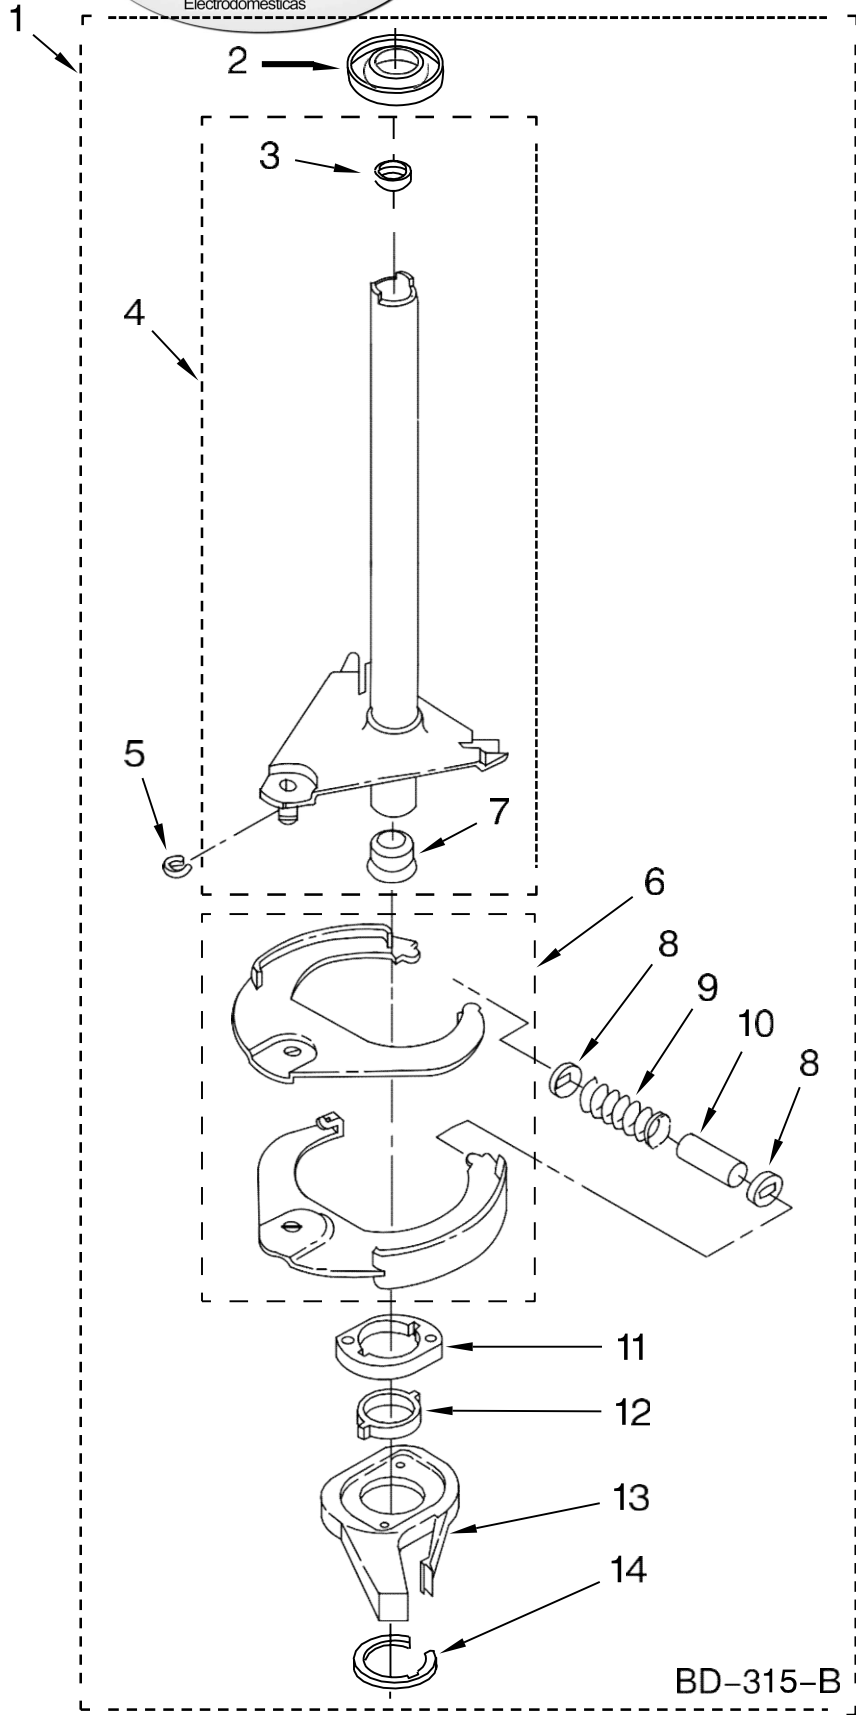

Lavadora Whirlpool 7MWT96540ST1

Illus. No.	Part No.	DESCRIPTION
1	388952	Brake And Drive Tube (Complete)
2	62658	Ring, Thrust
3	356427	Seal, Drive Tube
4	64027	Tube, Basket Drive (Includes Illus. 3, 4, 5 & 9)
5	64035	Ring, Retaining
6	64232	Shoe, Brake (2)
7	62703	"T" Bearing, Spin Tube
8	3353956	Cap, Brake Spring (2)
9	387806	Spring, Brake
10	3355360	Sleeve, Brake Spring
11	661516	Cam, Brake Release
12	63022	Sleeve, Cam
13	64194	Driver, Brake Cam
14	90368	Ring, Retaining

FOLLOWING PARTS NOT ILLUSTRATED

285208 Lubricant (Use Only In Brake Shoe Assembly On Roller & Pin)

FOR ORDERING INFORMATION REFER TO PARTS PRICE LIST