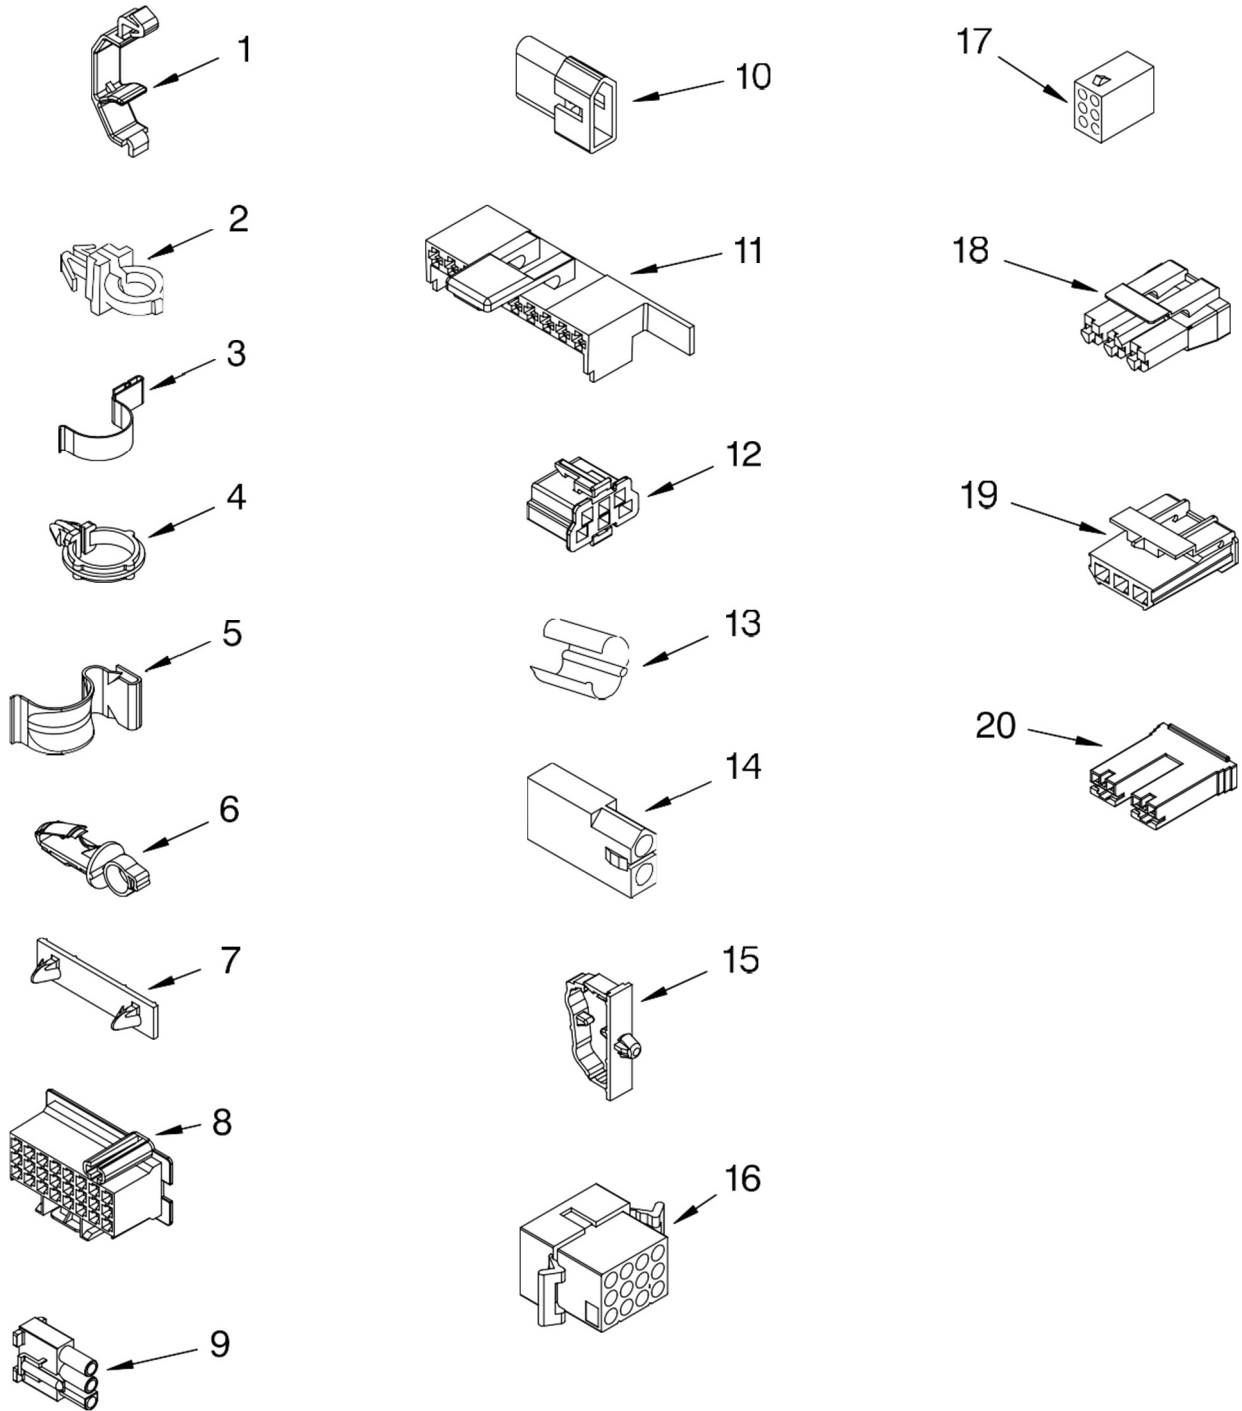

WH2J

FOR ORDERING INFORMATION REFER TO PARTS PRICE LIST

Lavadora Whirlpool 7MWT96540ST1

Illus. No.	Part No.	DESCRIPTION	Illus. No.	Part No.	DESCRIPTION	Illus. No.	Part No.	DESCRIPTION
1	3349557	Retainer, Harness	9	62889	Receptacle, Terminal (3-Way)	16	3390423	Block, Disconnect (12-Way)
2	388498	Clip, Harness				17	3347730	Receptacle (6-Way)
3	3347812	Clip, Harness	10	353424	Plug, Terminal (3-Way)	18	3948617	Connector (T.P.A.) (3-Circuit)
4	3352501	Clip, Harness (Push-In)	11	62505	Block, Disconnect (Motor 2 Speed)	19	3360056	Plug (T.P.A) (3-Circuit)
5	90016	Clip, Harness (Half-Harness)	12	3347243	Block, Disconnect			(Pressure Switch)
6	3390496	Clip, Harness	13	63523	Protector	20		Block, Connector
7	389379	Retainer, Harness	14	717252	Connector (2-Way)		3354925	Natural
8		Timer, Block Disconnect	15	3352944	Clip, Harness		3354926	Red
	3948614	Natural						
	352089	Black						

FOR COMPLETE WIRING HARNESS REFER TO CONTROL AND REAR PANEL PARTS PAGE

WH2J

FOR ORDERING INFORMATION REFER TO PARTS PRICE LIST