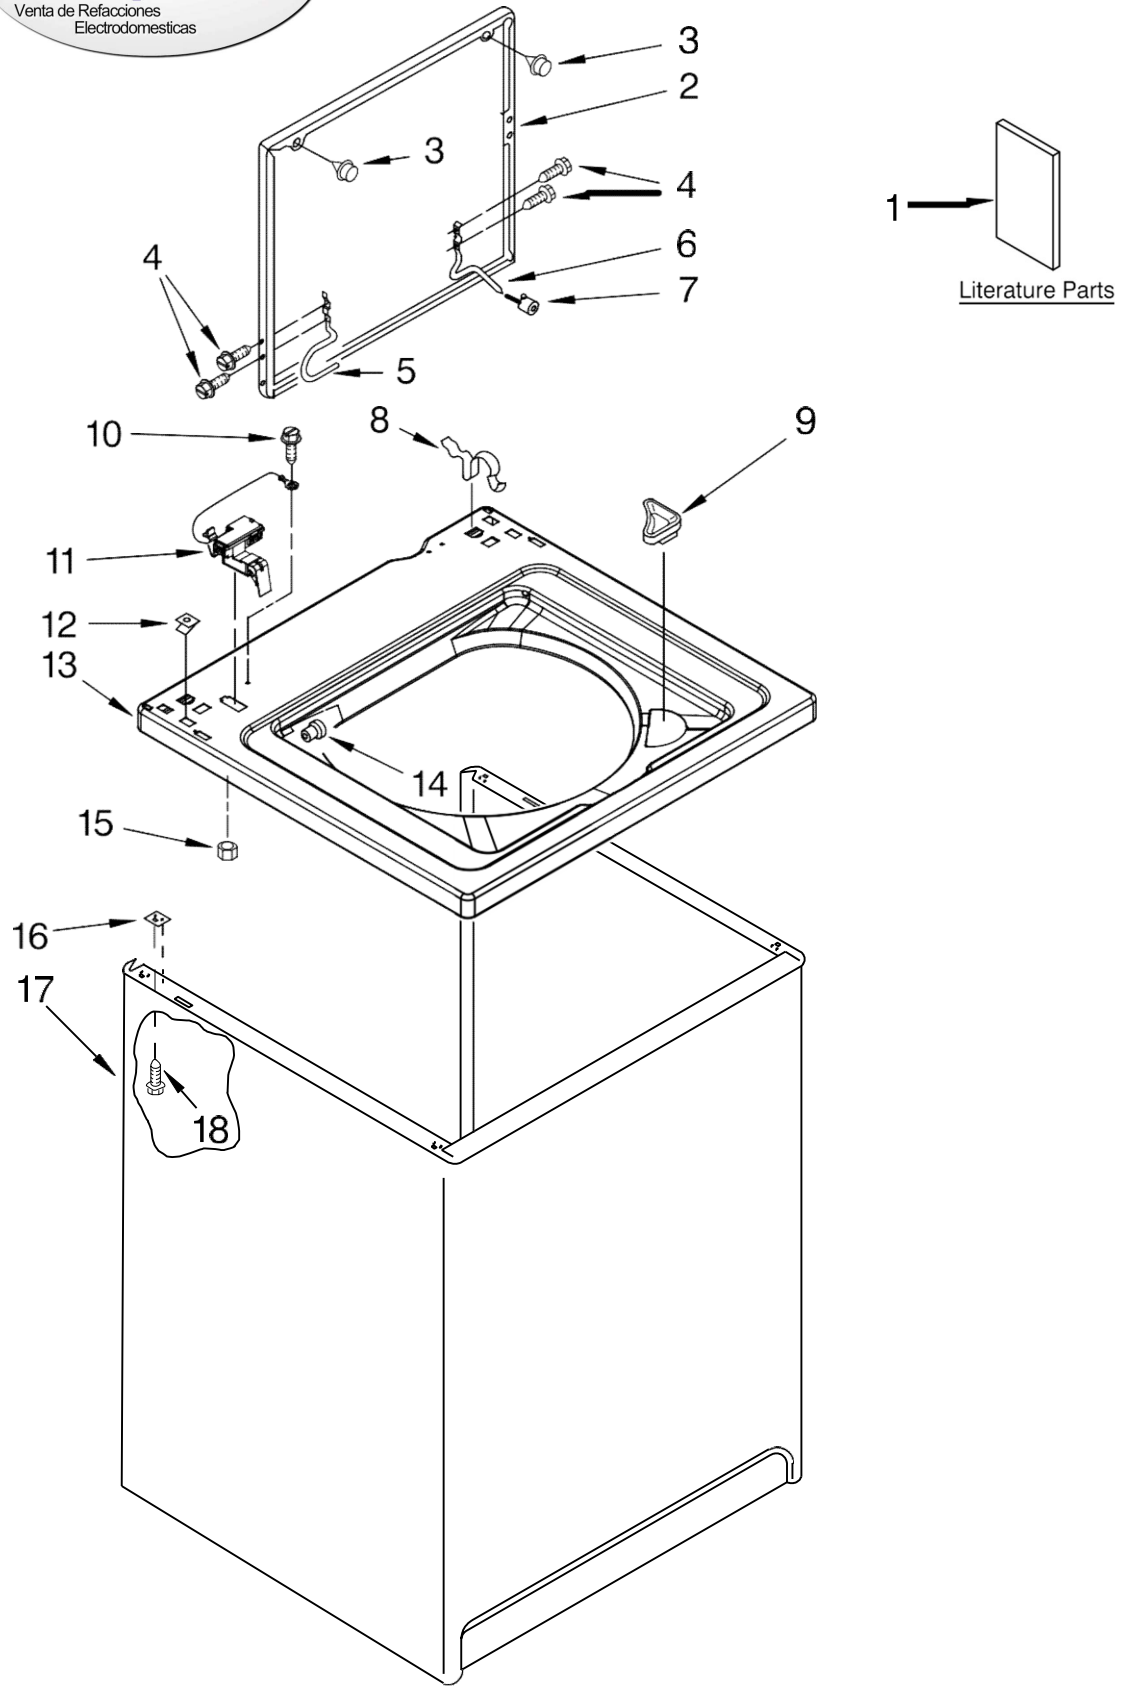

Lavadora Whirlpool 7MWT96540ST1

FOR ORDERING INFORMATION REFER TO PARTS PRICE LIST

Lavadora Whirlpool 7MWT96540ST1

Illus. Part
No. No. DESCRIPTION

1	Literature Parts W10071230 Installation Instructions 8558668 Feature Sheet 8539806 Use & Care Guide W10117898 Energy Guide (Mexico) 8542738 Wiring Diagram
2	Lid 8557513 White 8557514 Biscuit
3	9724509 Bumper, Lid (2)
4	W10119872 Screw, Lid Hinge Mounting (4)
5	8318088 Hinge, Lid (L.H.)
6	54583 Hinge, Lid (R.H.)
7	19119 Bumper, Lid Hinge
8	62780 Clip, Top & Cabinet & Rear Panel (2)
9	3362952 Dispenser, Bleach
10	3351614 Screw, Ground
11	8318084 Switch, Lid
12	357213 Nut, Push-In (2)
13	Top 8318064 White 8318066 Biscuit
14	21258 Bearing, Lid Hinge (2)
15	8533959 Nut, Hex
16	62750 Spacer, Cabinet To Top (4)
17	Cabinet 63424 White 3954357 Biscuit
18	3390631 Screw, 10-16 x 3/8 (4)