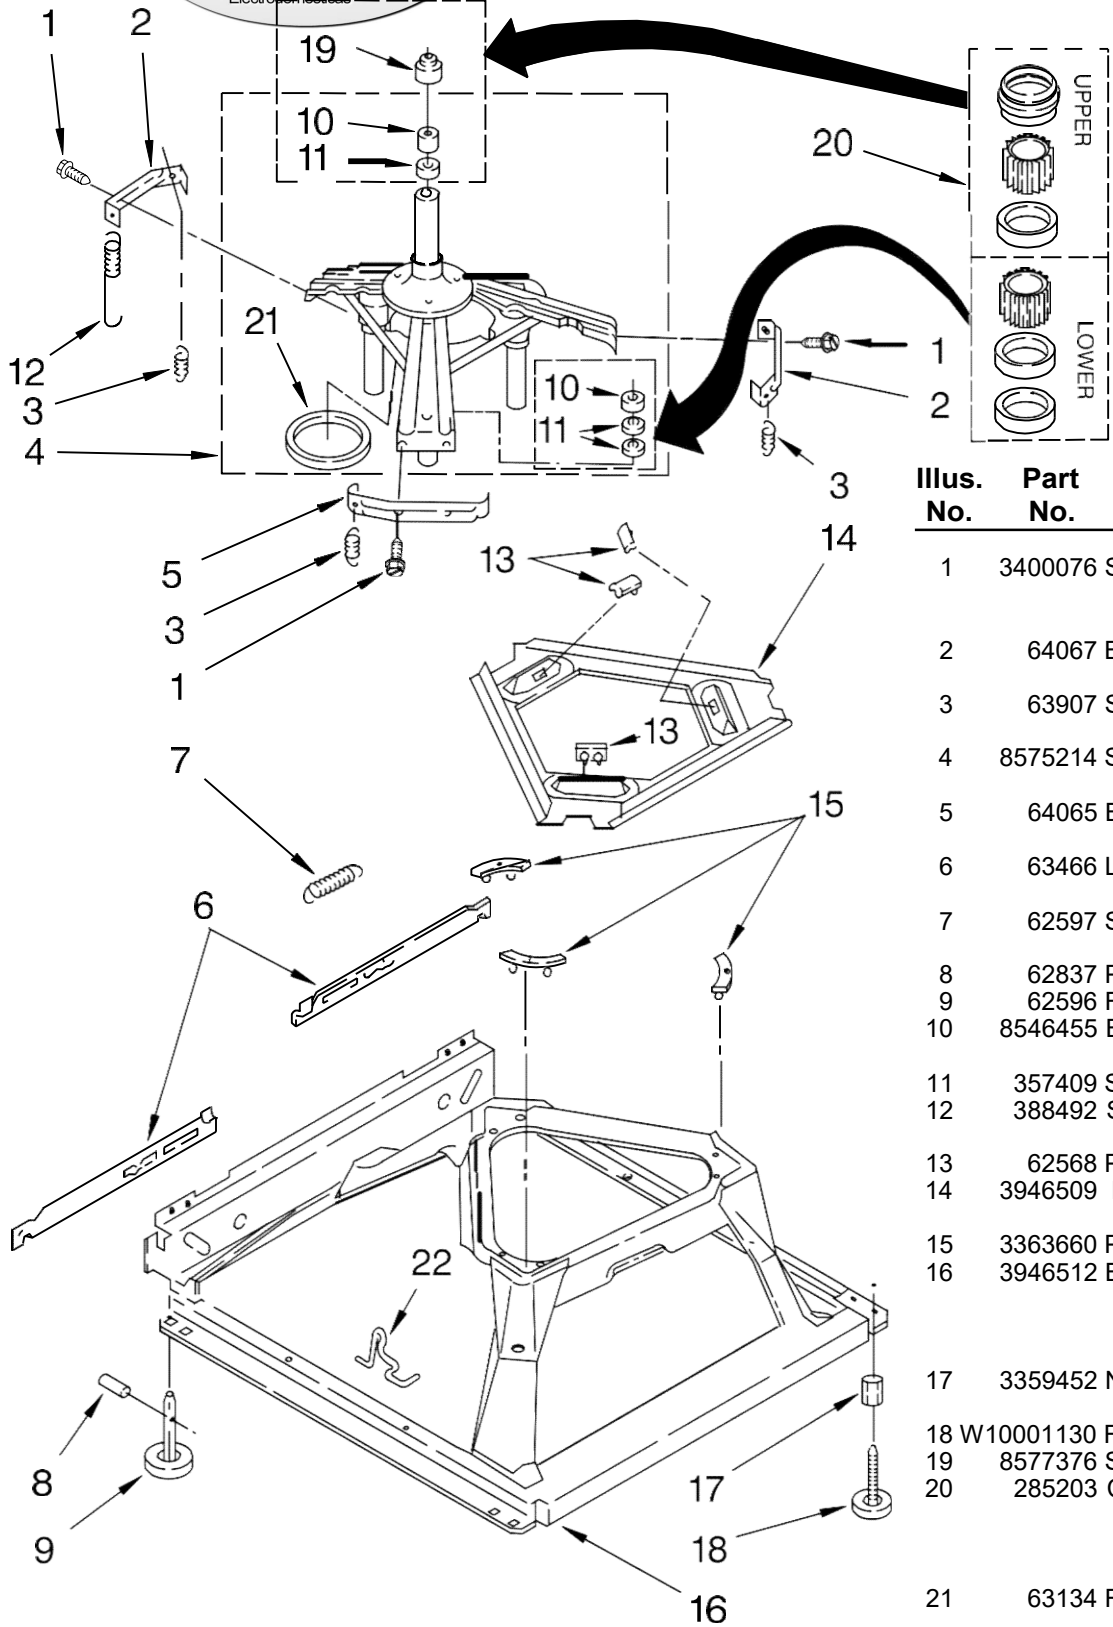

Lavadora Whirlpool 7MWT96540ST1

Illus. No.	Part No.	DESCRIPTION
1	3400076	Screw, Bracket Mounting (10-32 x 5/8)
2	64067	Bracket, Spring Outer (2)
3	63907	Spring Suspension,(3)
4	8575214	Support & Brake, Tub
5	64065	Bracket, Spring Outer (L.F.)
6	63466	Link, Leveling Mechanism (2)
7	62597	Spring, Leveling Mechanism
8	62837	Pin, Knurled
9	62596	Foot, Rear (2)
10	8546455	Bearing, Centerpost (2)
11	357409	Seal, Centerpost (3)
12	388492	Spring, Counterweight
13	62568	Pad, Plate
14	3946509	Plate, Suspension (Includes Item 13)
15	3363660	Pad, Base
16	3946512	Base Assembly (Includes Items 6, 7, 8, 9, 13, 14, 15 & 22)
17	3359452	Nut, Lock (2) (3/8-16)
18	W10001130	Foot, Front (2)
19	8577376	Seal, Centerpost
20	285203	Centerpost Bearing Kit (Includes Items 10, 11 & 19)
21	63134	Ring, Sound Deadening
22	W10145155	Retainer, Suspension Spring

FOR ORDERING INFORMATION REFER TO PARTS PRICE LIST