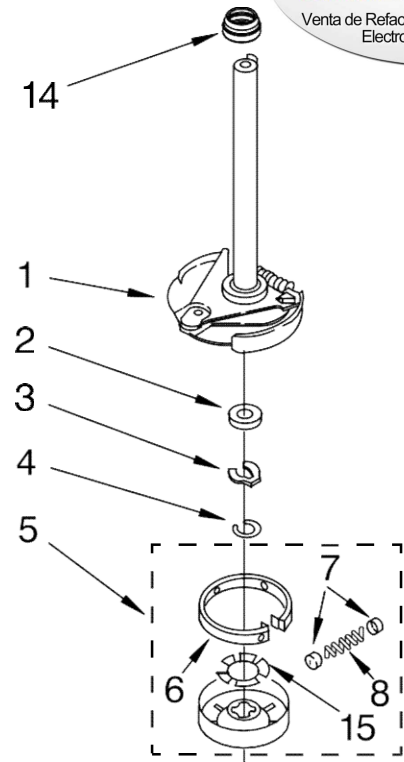

Illus. No.	Part No.	DESCRIPTION
1	388952	Brake & Drive Tube (Complete) (Refer to Page 11 For Further Breakdown)
2	63292	Washer, Spin Tube Thrust
3	62697	Ring, Spin Tube Support
4	63283	Ring, Retainer
5	3951311	Clutch (Complete)
6	3951308	Band & Lining, Clutch (Includes Items 7 & 8)
7	62646	Cap, Clutch Spring (2)
8	3946792	Spring, Clutch
9	8532118	Gearcase (Complete) (Refer To Page 12 For Further Breakdown)

Illus. No.	Part No.	DESCRIPTION
10	3357334	Screw, Gearcase To Base (3)
11	62611	Plate, Motor Mount To Gearcase
12	62691	Grommet, Motor (4)
13	3364003	Coupling, Motor & Isolation
14	8577374	Seal
15	3355454	Clip, Anti-Rattle
16	3400516	Screw
17	W10086010	Retainer, Motor(2)
18	3362089	Shield, Tub To Motor
19	8528157	Motor, Main Drive
20	3952056	Switch, Main Drive Motor
21	8546127	Retainer, Pump (2)
22	3363394	Pump (Complete)
23	3387485	Screw, 10-16 x 5/8
24	8316060	Shield, Motor

FOR ORDERING INFORMATION REFER TO PARTS PRICE LIST