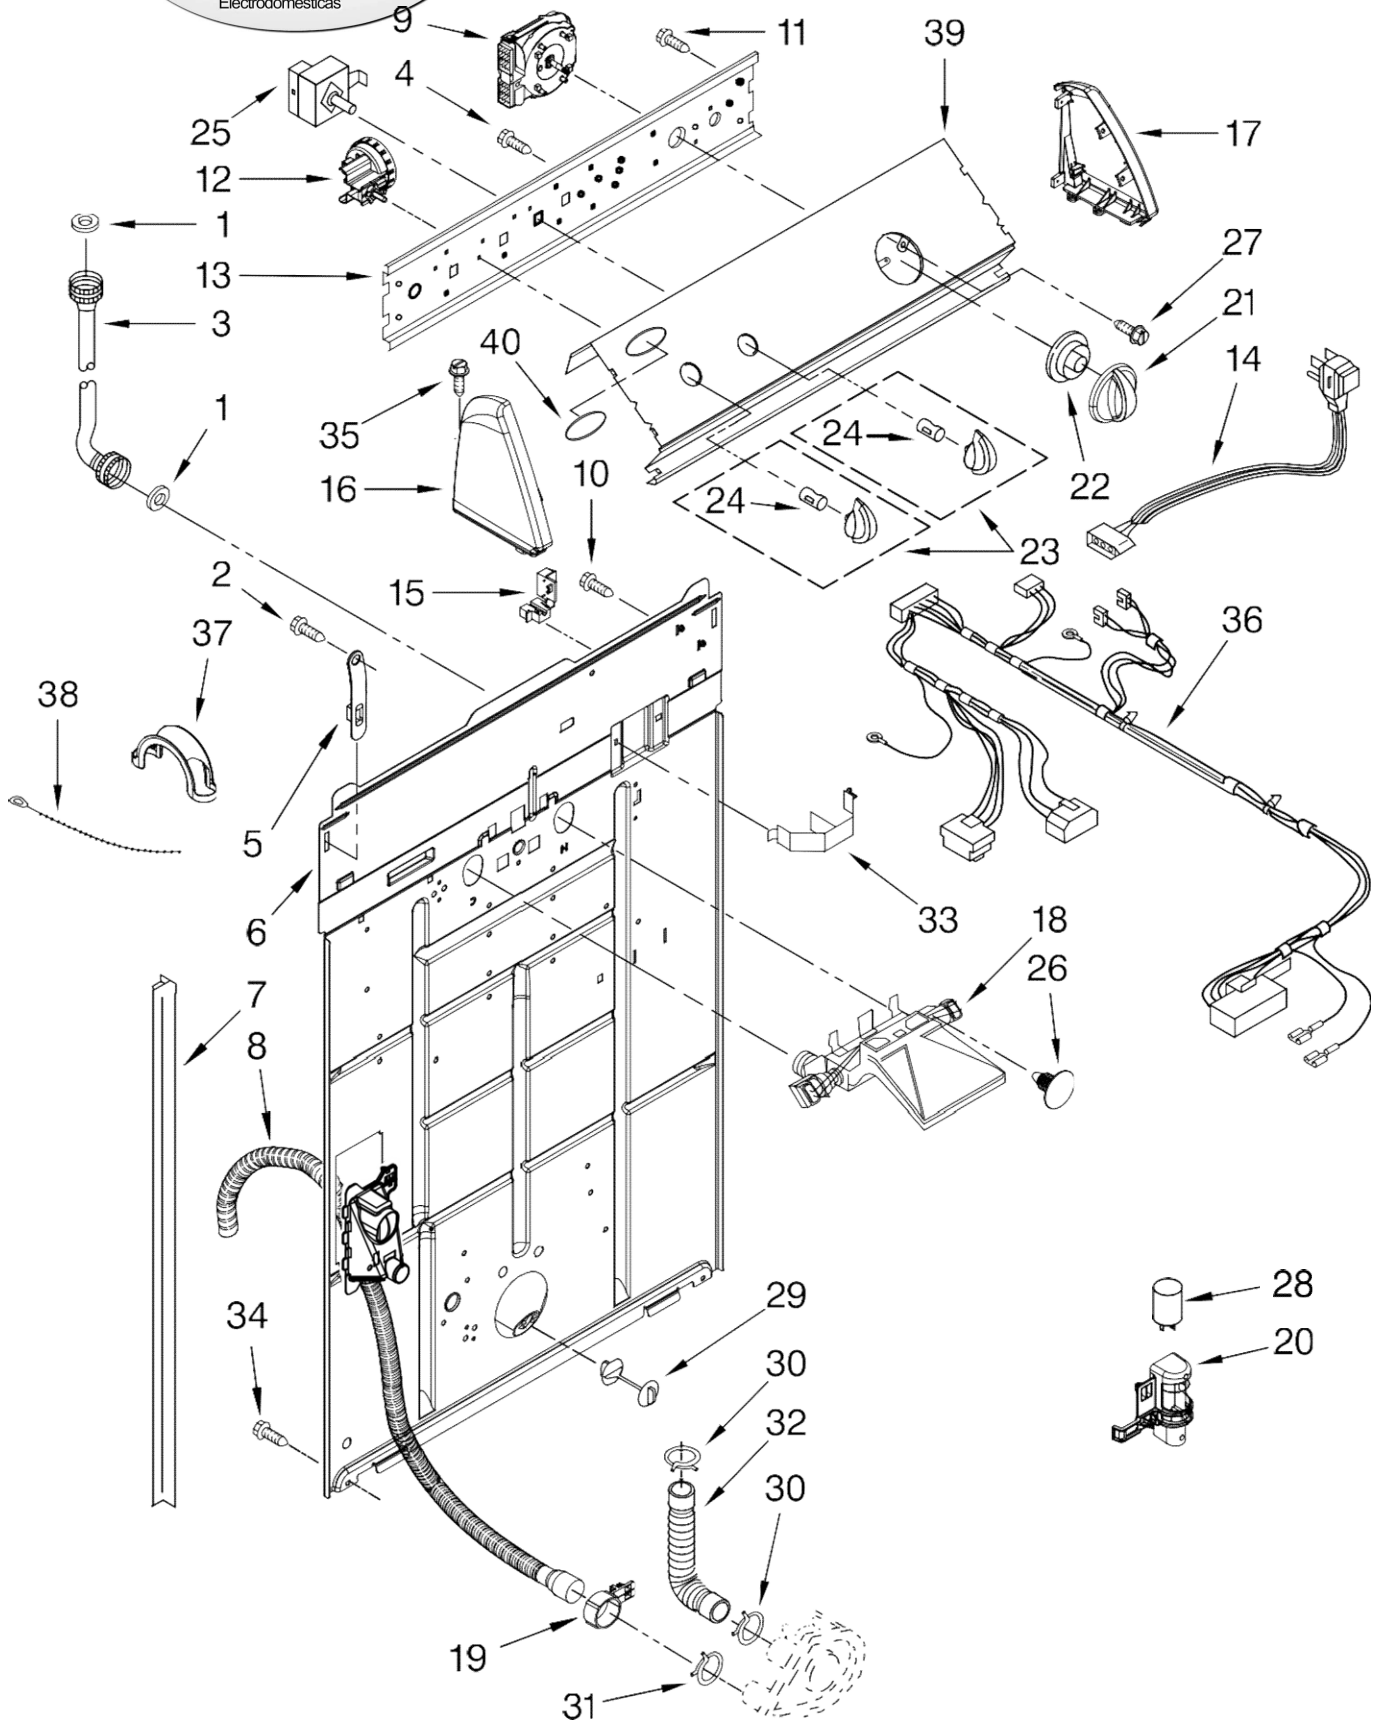

FOR ORDERING INFORMATION REFER TO PARTS PRICE LIST

Lavadora Whirlpool 7MWT96540ST2

Illus. No.	Part No.	DESCRIPTION	Illus. No.	Part No.	DESCRIPTION	Illus. No.	Part No.	DESCRIPTION
1	W10242307	Washer, Water Inlet Hose (4) (1-1/16 x 5/8)	15	3952821	Strain Relief, Power Cord	27	3400818	Screw, Timer Mounting
2	9740848	Screw, 8-18 x 1/2	16		Cap, End (L.H.)	28	8572717	Capacitor, Motor Start
3		Hose, Water Inlet (2)		8271365	White Biscuit	29	8519200	Support, Rear Panel
	W10194210	Cold Water	17		Cap, End (R.H.)	30	3363366	Clamp, Hose
	W10196191	Hot Water		8271368	White Biscuit	31	8317496	Clamp, Hose
4	3400073	Screw, Ground	18	W10278652	Valve, Water Inlet W/Vacuum Break	32	3951449	Hose, Pump To Tub (Includes Item 30)
5	8568314	Strap, Console (2)	19	8541668	Clamp, Hose	33	8055003	Clip, Harness & Pressure Hose
6	W10194450	Panel, Rear	20	8318046	Clip, Capacitor	34	62863	Screw, 10-16 x 3/8
7	62747	Pad, Rear Panel	21		Knob, Timer	35	388326	Screw, 8-18 x 1.25 (Panel to Top)
8	W10189267	Drain Hose Assembly (Includes Item 19)		8566022	White Biscuit	36	W10235788	Wiring Harness (For Detail See Pages 9 & 10)
9	W10199989	Timer, Control (60 Hz.) (Motor Not A Service Part)	22	8566018	Dial, Timer	37	8577378	U-Bend, Drain Hose
10	3351614	Screw, Ground	23		Knob, Control	38	3347868	Cable Tie
11	90767	Screw, 8-18 x 3/8		8565944	White Biscuit	39		Panel, Console (Includes Item 40)
12	8577844	Switch, Water Level	24	8536939	Clip, Knob		W10222535	White Biscuit
13	8544893	Bracket, Control	25	W10000080	Clip, Push-In Retainer		W10222536	Biscuit
14	W10115689	Cord, Power (Includes Item 15)	26	661612	Switch, Water Temperature	40	3400985	Medallion