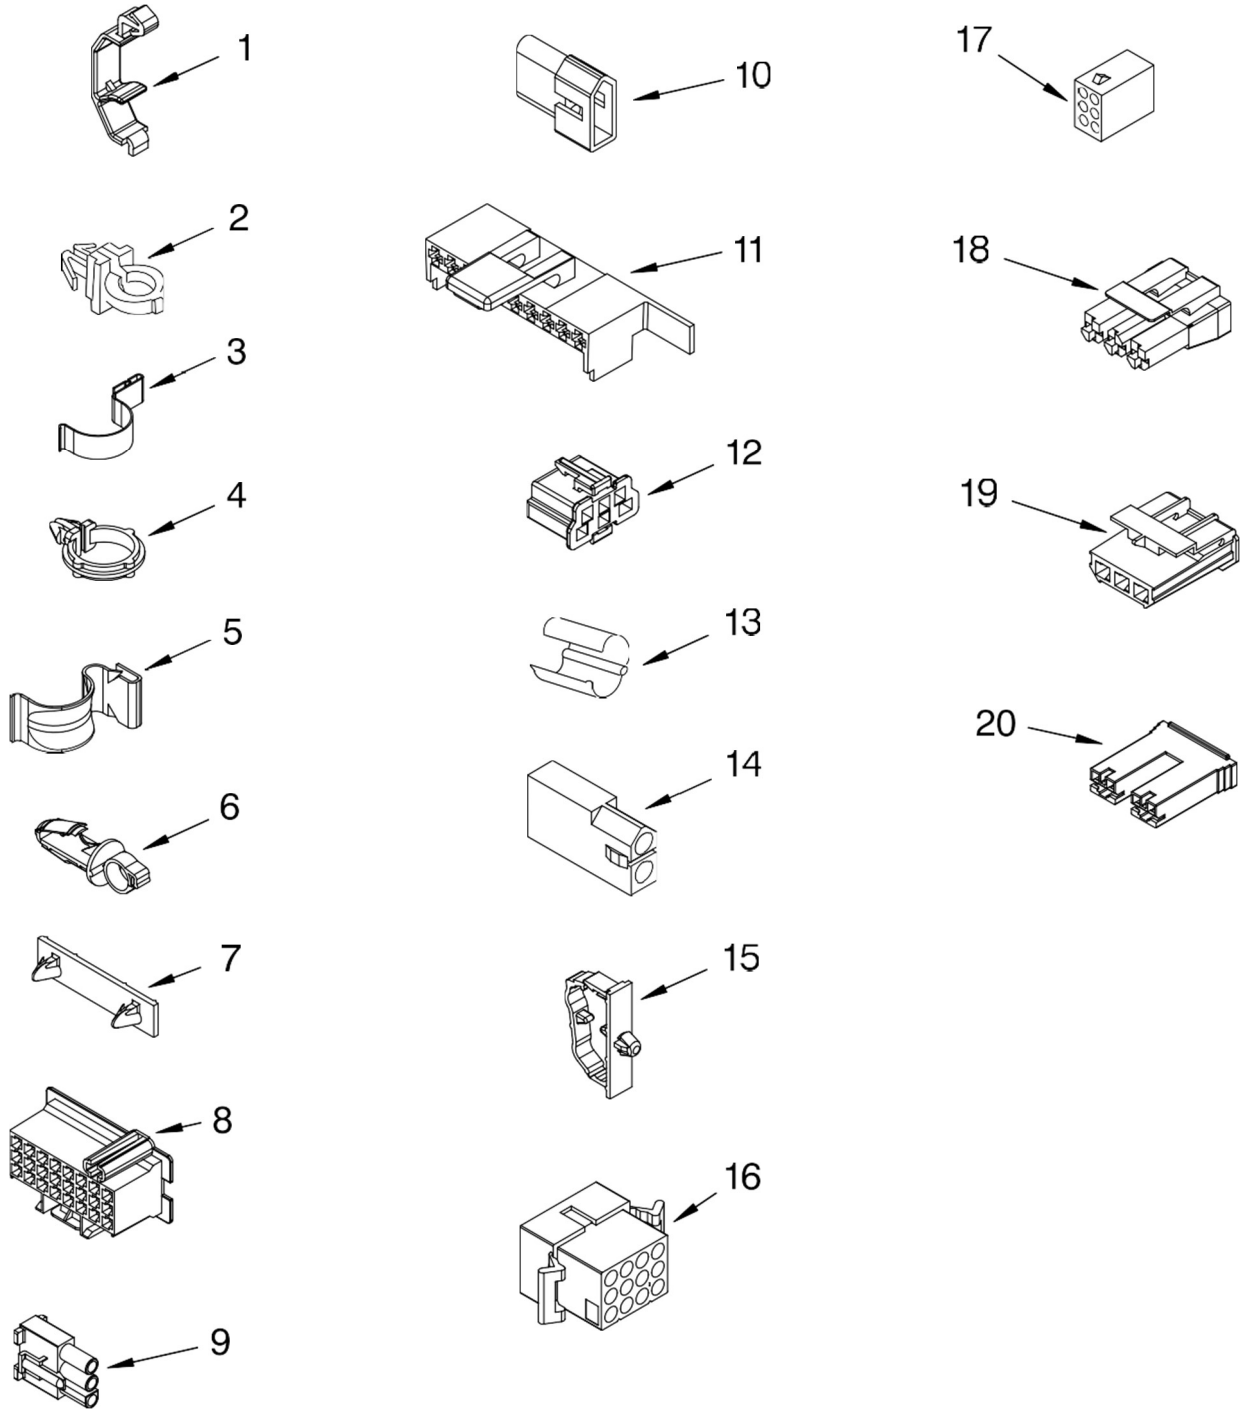

FOR ORDERING INFORMATION REFER TO PARTS PRICE LIST

Lavadora Whirlpool 7MWT96540ST2

Illus. No.	Part No.	DESCRIPTION
1	3400076	Screw, Bracket Mounting (10-32 x 5/8)
2	64067	Bracket, Spring Outer (2)
3	63907	Spring Suspension,(3)
4	8575214	Support & Brake, Tub
5	64065	Bracket, Spring Outer (L.F.)
6	63466	Link, Leveling Mechanism (2)
7	62597	Spring, Leveling Mechanism
8	62837	Pin, Knurled
9	62596	Foot, Rear (2)
10	8546455	Bearing, Centerpost (2)
11	357409	Seal, Centerpost (3)
12	388492	Spring, Counterweight
13	62568	Pad, Plate
14	3946509	Plate, Suspension (Includes Item 13)
15	3363660	Pad, Base
16	3946512	Base Assembly (Includes Items 6, 7, 8, 9, 13, 14, 15 & 22)
17	3359452	Nut, Lock (2) (3/8-16)
18	W10001130	Foot, Front (2)
19	8577376	Seal, Centerpost
20	285203	Centerpost Bearing Kit (Includes Items 10, 11 & 19)
21	63134	Ring, Sound Deadening
22	W10145155	Retainer, Suspension Spring

FOR ORDERING INFORMATION REFER TO PARTS PRICE LIST

Lavadora Whirlpool 7MWT96540ST2

WH2J

Lavadora Whirlpool 7MWT96540ST2

Illus. No.	Part No.	DESCRIPTION	Illus. No.	Part No.	DESCRIPTION	Illus. No.	Part No.	DESCRIPTION
1	3349557	Retainer, Harness	9	62889	Receptacle, Terminal (3-Way)	16	3390423	Block, Disconnect (12-Way)
2	388498	Clip, Harness				17	3347730	Receptacle (6-Way)
3	3347812	Clip, Harness	10	353424	Plug, Terminal (3-Way)	18	3948617	Connector (T.P.A.) (3-Circuit)
4	3352501	Clip, Harness (Push-In)	11	62505	Block, Disconnect (Motor 2 Speed)	19	3360056	Plug (T.P.A.) (3-Circuit)
5	90016	Clip, Harness (Half-Harness)	12	3347243	Block, Disconnect			(Pressure Switch)
6	3390496	Clip, Harness	13	63523	Protector	20		Block, Connector
7	389379	Retainer, Harness	14	717252	Connector (2-Way)		3354925	Natural
8		Timer, Block Disconnect	15	3352944	Clip, Harness		3354926	Red
	3948614	Natural						
	352089	Black						