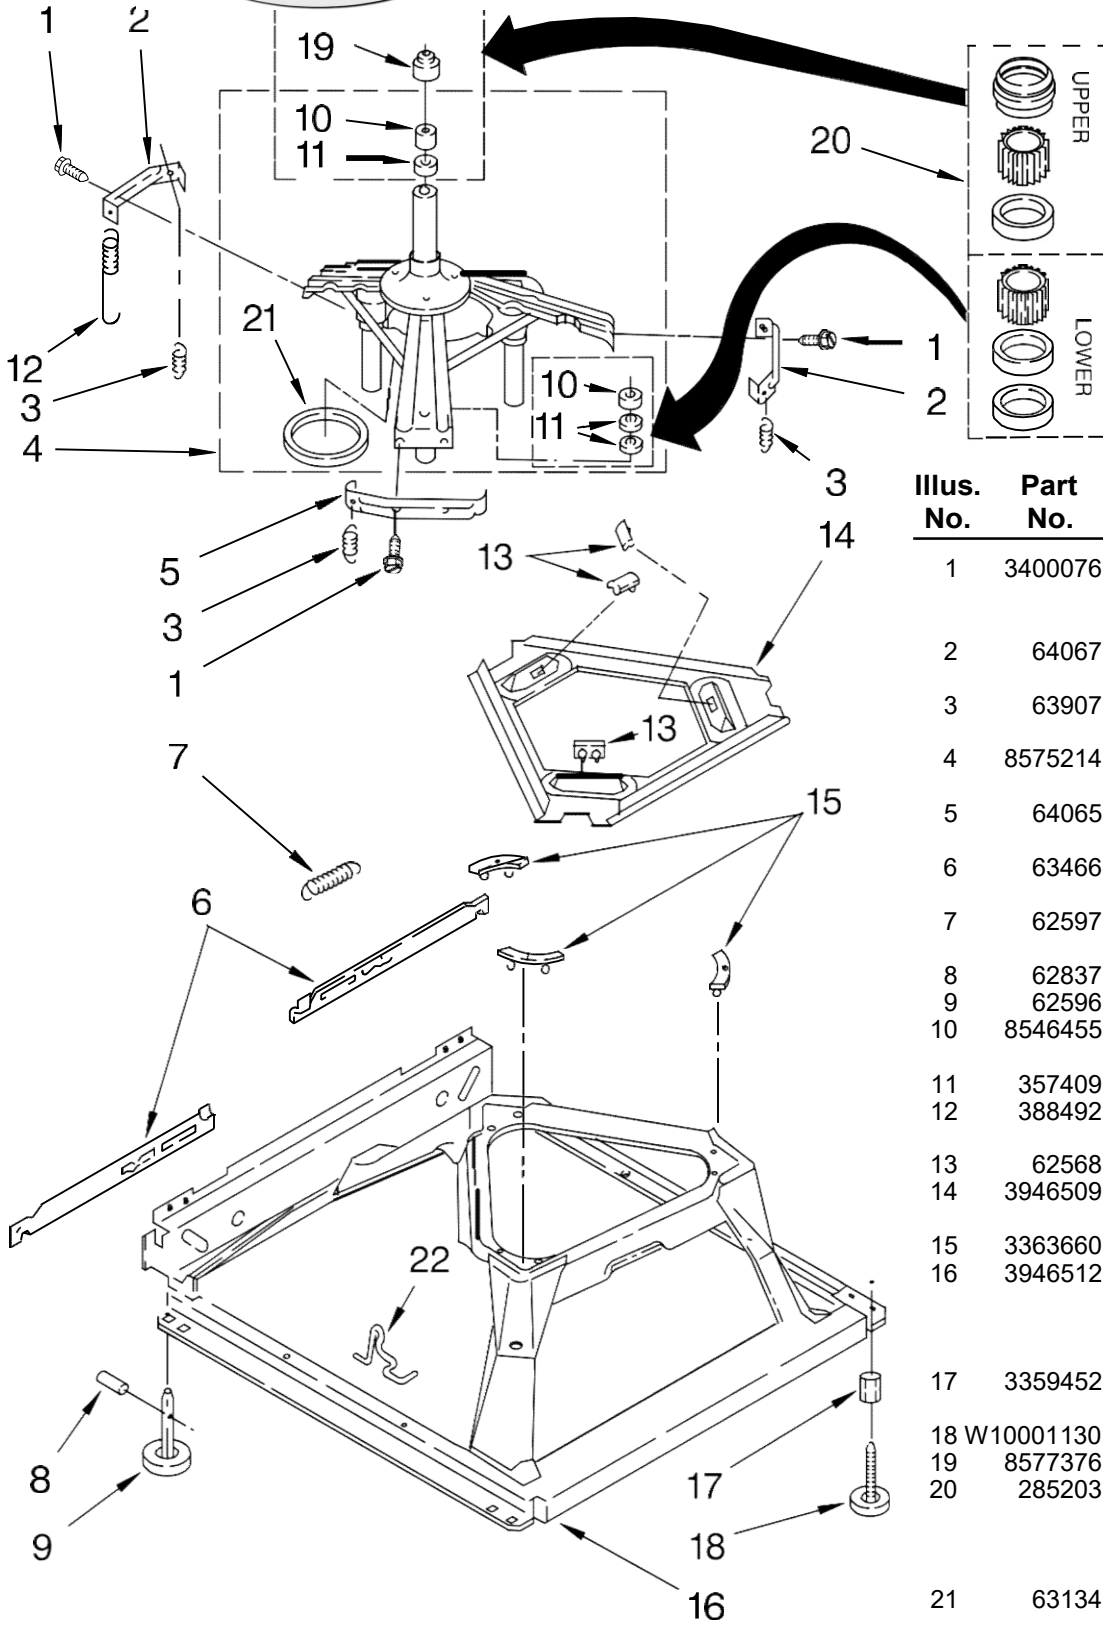

Lavadora Whirlpool 7MWT96540ST2

Illus. No.	Part No.	DESCRIPTION
1	3400076	Screw, Bracket Mounting (10-32 x 5/8)
2	64067	Bracket, Spring Outer (2)
3	63907	Spring Suspension,(3)
4	8575214	Support & Brake, Tub
5	64065	Bracket, Spring Outer (L.F.)
6	63466	Link, Leveling Mechanism (2)
7	62597	Spring, Leveling Mechanism
8	62837	Pin, Knurled
9	62596	Foot, Rear (2)
10	8546455	Bearing, Centerpost (2)
11	357409	Seal, Centerpost (3)
12	388492	Spring, Counterweight
13	62568	Pad, Plate
14	3946509	Plate, Suspension (Includes Item 13)
15	3363660	Pad, Base
16	3946512	Base Assembly (Includes Items 6, 7, 8, 9, 13, 14, 15 & 22)
17	3359452	Nut, Lock (2) (3/8-16)
18	W10001130	Foot, Front (2)
19	8577376	Seal, Centerpost
20	285203	Centerpost Bearing Kit (Includes Items 10, 11 & 19)
21	63134	Ring, Sound Deadening
22	W10145155	Retainer, Suspension Spring

FOR ORDERING INFORMATION REFER TO PARTS PRICE LIST