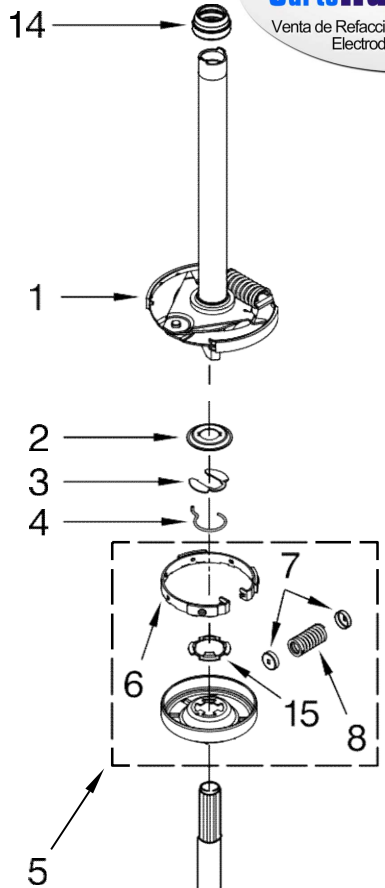

Illus. No.	Part No.	DESCRIPTION
1	388952	Brake & Drive Tube (Complete) (Refer to Page 11 For Further Breakdown)
2	63292	Washer, Spin Tube Thrust
3	62697	Ring, Spin Tube Support
4	63283	Ring, Retainer
5	3951311	Clutch (Complete)
6	3951308	Band & Lining, Clutch (Includes Items 7 & 8)
7	62646	Cap, Clutch Spring (2)
8	3946792	Spring, Clutch
9	8532118	Gearcase (Complete) (Refer To Page 12 For Further Breakdown)

Illus. No.	Part No.	DESCRIPTION
10	3357334	Screw, Gearcase To Base (3)
11	62611	Plate, Motor Mount To Gearcase
12	62691	Grommet, Motor (4)
13	3364003	Coupling, Motor & Isolation
14	8577374	Seal
15	3355454	Clip, Anti-Rattle
16	3400516	Screw
17	W10086010	Retainer, Motor (2)
18	3362089	Shield, Tub To Motor
19	8528157	Motor, Main Drive
20	3952056	Switch, Main Drive Motor
21	8546127	Retainer, Pump (2)
22	3363394	Pump (Complete)
23	3387485	Screw, 10-16 x 5/8
24	3946532	Shield, Motor