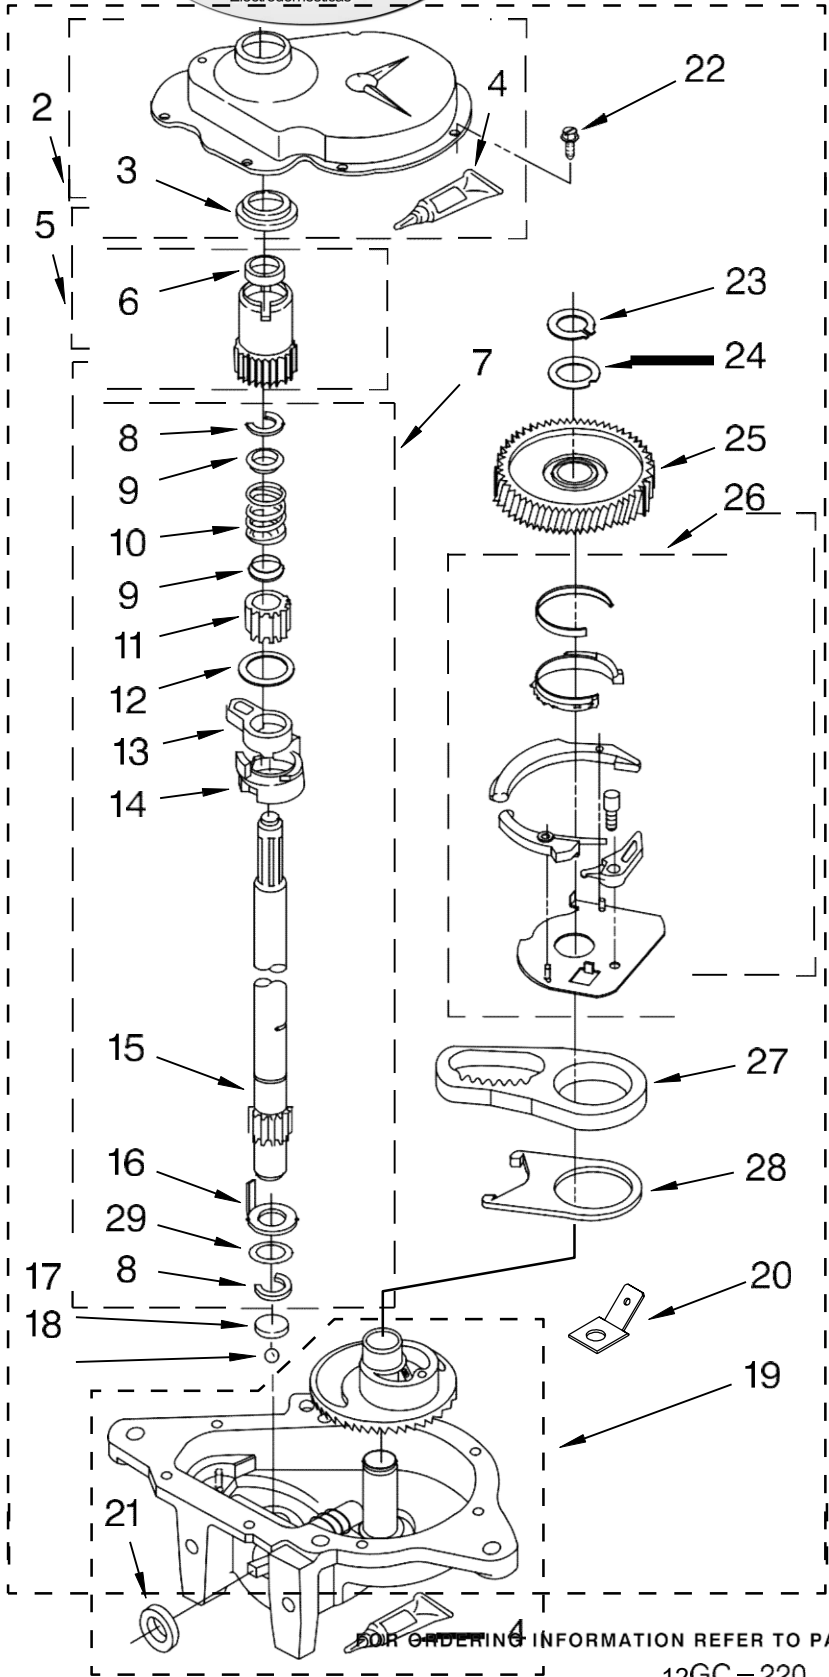

Lavadora Whirlpool 7MWT96540ST2

Illus. No.	Part No.	DESCRIPTION
1	8532118	Gearcase (Complete)
2	285202	Cover, Gearcase
3	3349985	Seal, Gearcase Cover
4	285195	Sealer, Gasket (.20 Fl. Oz.) (6 ml)
5	63320	Pinion, Spin (Includes Illus. 25)
6	356427	Seal, Spin Pinion
7	389387	Shaft, Agitator (Complete)
8	90369	Ring, Retaining (2)
9	62677	Retainer, Spring (2)
10	62676	Spring, Agitate
11	63273	Gear, Agitate (Includes 15 & 29)
12	62619	Washer, Agitate Gear
13	62580	Cam Follower (Includes 14)
14	62581	Cam, Agitate (Includes 13)
15	285509	Shaft, Agitator (Includes 11 & 29)
16	62618	Washer, Cam Thrust
17	16018	Bearing, Thrust (Includes 18)
18	85529	Ball, Bearing (Includes 17)
19	389230	Bottom and Pinion, Gearcase
20	3949116	Block Tab, Terminal
21	285352	Seal, Thrust Plug
22	3351614	Screw, Gearcase Cover Mounting (8) (10-24 x 3/8)
23	3362552	Ring, Retaining
24	285735	Washer Kit, Thrust
25	62570	Gear, Spin
26	388253	Neutral Assembly
27	3349296	Rack, Connecting
28	62621	Actuator, Shift
29	388815	Washer, Intermediate

FOR ORDERING INFORMATION REFER TO PARTS PRICE LIST