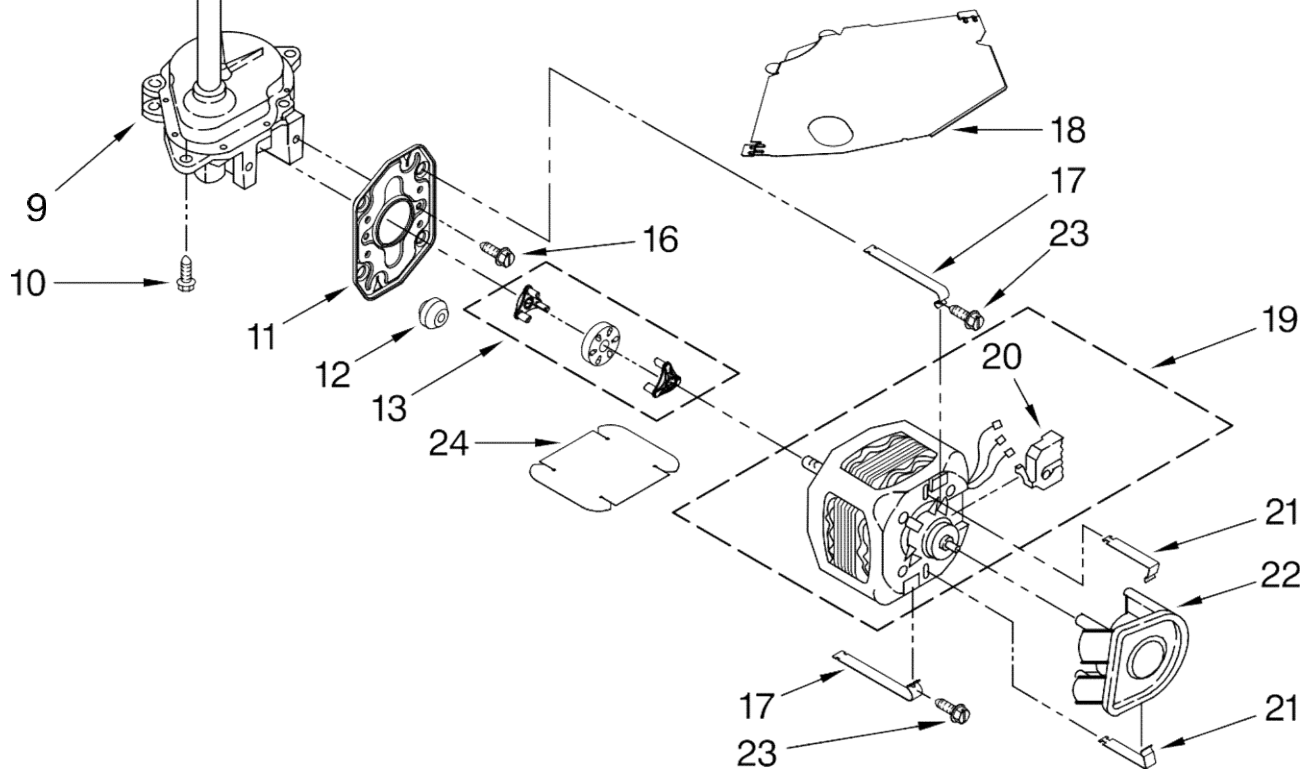

FOR ORDERING INFORMATION REFER TO PARTS PRICE LIST