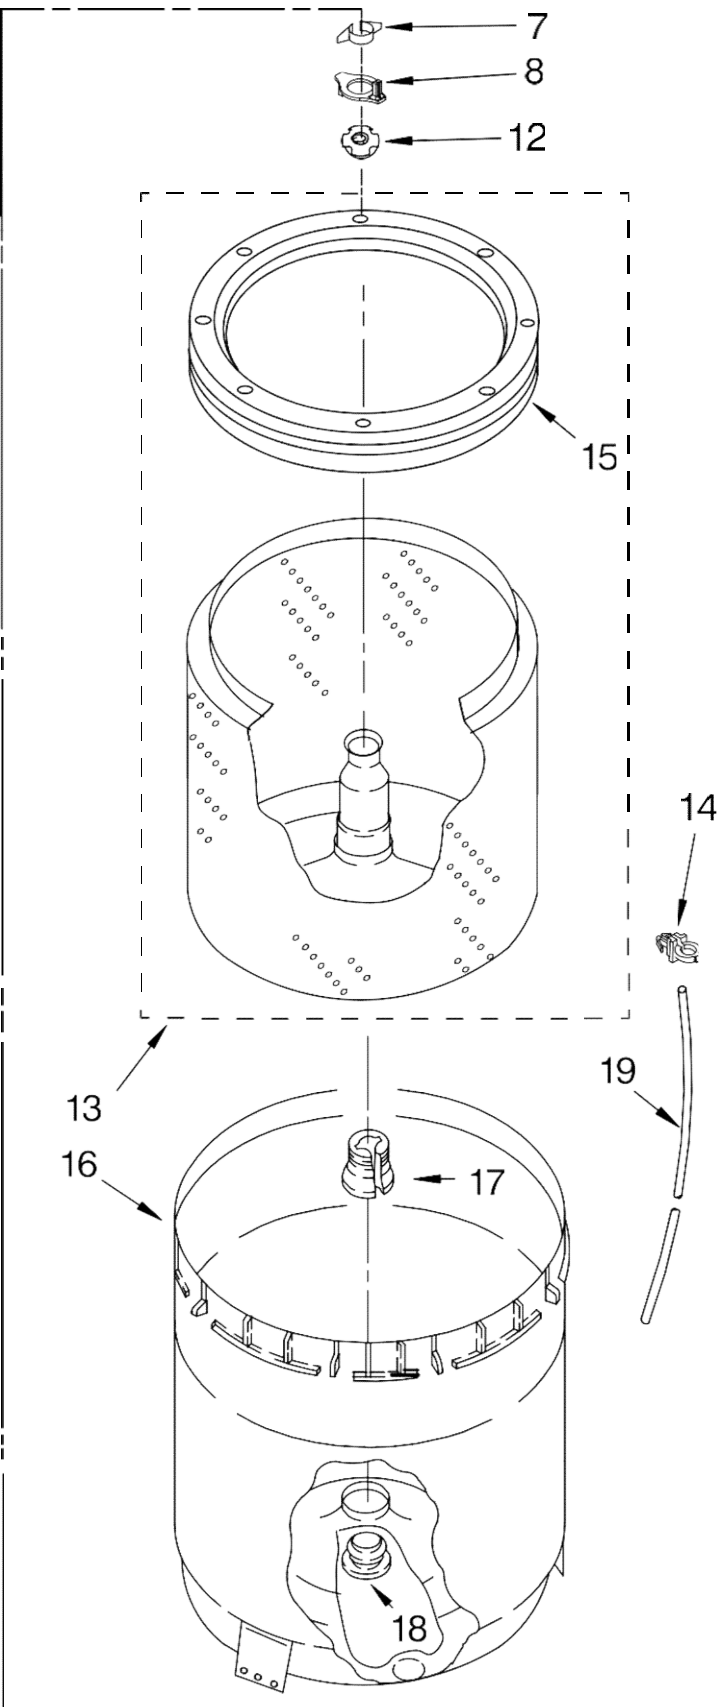

Lavadora Whirlpool 7MWT96540ST2

FOR ORDERING INFORMATION REFER TO PARTS PRICE LIST

Lavadora Whirlpool 7MWT96540ST2

Illus. No.	Part No.	DESCRIPTION
1	8533252	Dispenser, Fabric Softener
2	358237	Screw & Washer (5/16-24 x 1)
3	3949550	Washer
4	389386	Agitator
5	8528150	Tub Ring & Gasket
6	3976308	Gasket, Tub Ring
7	3354845	Clip, Agitator
8	8543666	Washer, Agitator
9	3363662	Cam, Driven
10	3366877	Dog, Agitator Clutch (4)
11	3363661	Bearing-Driven Cam
12	21366	Nut, Spanner
13	8526017	Basket & Balance Ring
14	2219077	Clip, Pressure Switch Hose
15	387240	Balance Ring
16	63849	Tub
17	389140	Block, Basket Drive
18	383727	Gasket, Centerpost
19	3347780	Hose, Pressure Switch
20	3347674	Agitator (Complete)
21	389141	Auger, Agitator
22	3350389	Spacer, Thrust