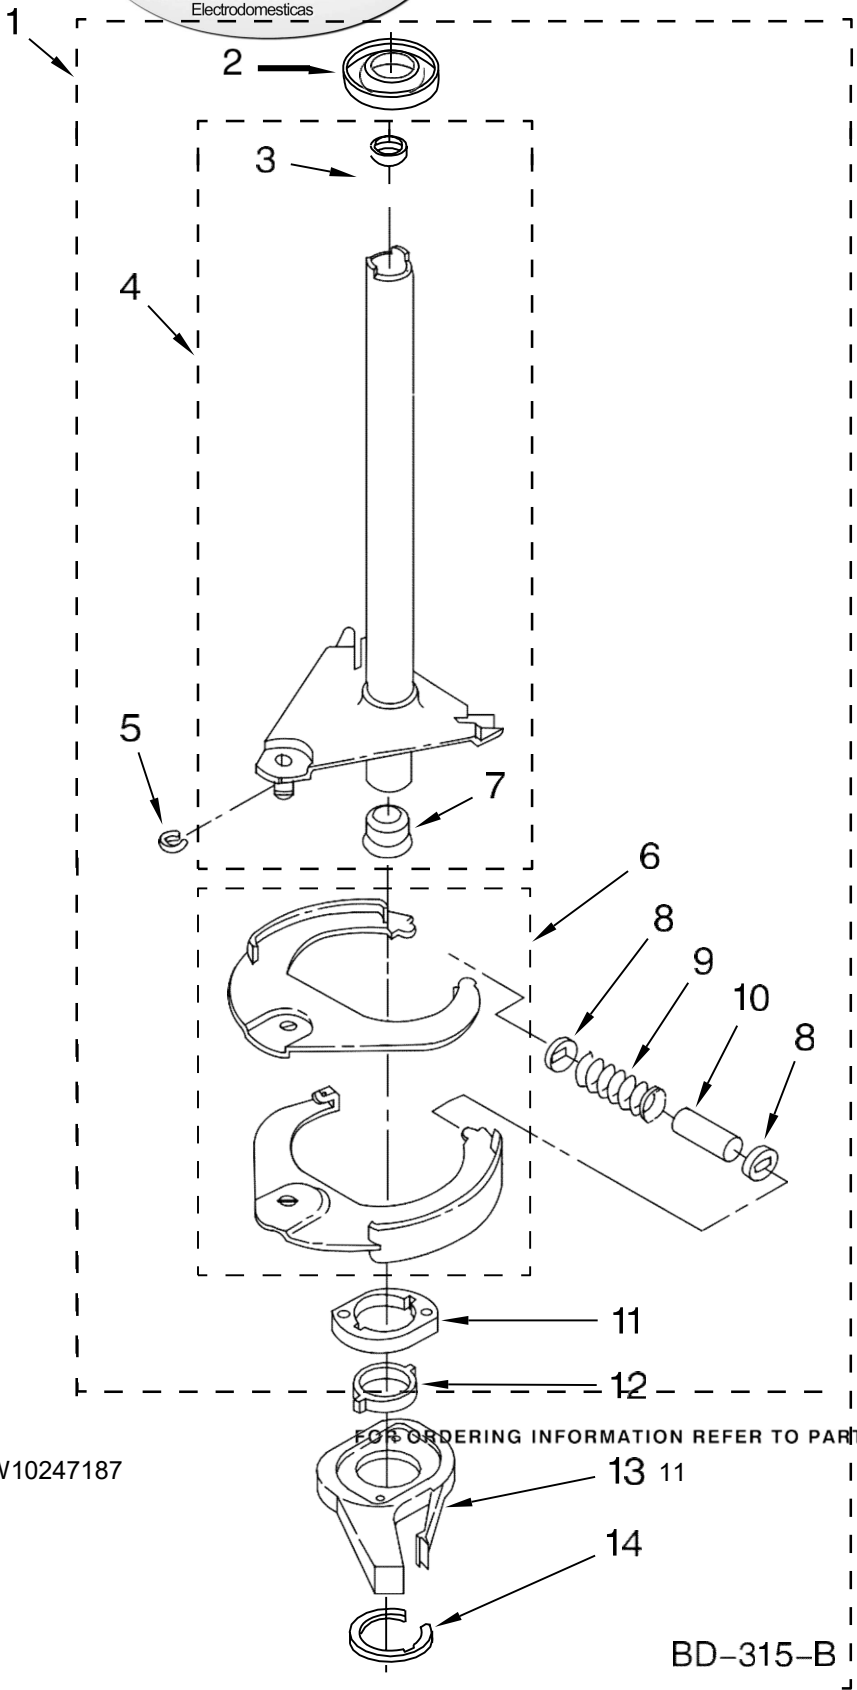

Lavadora Whirlpool 7MWT96540ST2

Illus. No.	Part No.	DESCRIPTION
1	388952	Brake And Drive Tube (Complete)
2	62658	Ring, Thrust
3	356427	Seal, Drive Tube
4	64027	Tube, Basket Drive (Includes Illus. 3, 4, 5 & 9)
5	64035	Ring, Retaining
6	64232	Shoe, Brake (2)
7	62703	"T" Bearing, Spin Tube
8	3353956	Cap, Brake Spring (2)
9	387806	Spring, Brake
10	3355360	Sleeve, Brake Spring
11	661516	Cam, Brake Release
12	63022	Sleeve, Cam
13	64194	Driver, Brake Cam
14	90368	Ring, Retaining

FOLLOWING PARTS NOT ILLUSTRATED

285208 Lubricant (Use Only In Brake Shoe Assembly On Roller & Pin)

W10247187

FOR ORDERING INFORMATION REFER TO PARTS PRICE LIST

BD-315-B