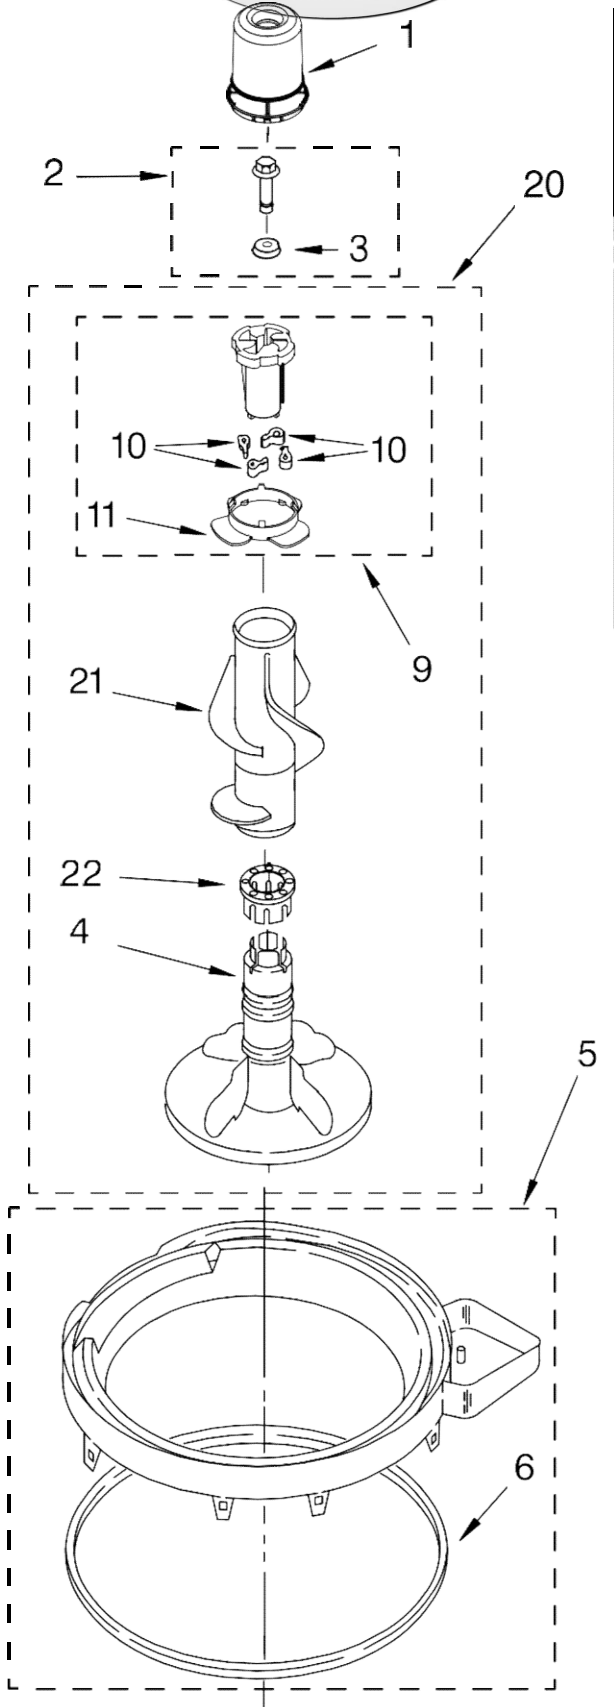

Lavadora Whirlpool 7MWT96540ST2

FOR ORDERING INFORMATION REFER TO PARTS PRICE LIST

Lavadora Whirlpool 7MWT96540ST2

Illus. No.	Part No.	DESCRIPTION
1	8533252	Dispenser, Fabric Softener
2	358237	Screw & Washer (5/16-24 x 1)
3	3949550	Washer
4	389386	Agitator
5	8528150	Tub Ring & Gasket
6	3976308	Gasket, Tub Ring
7	3354845	Clip, Agitator
8	8543666	Washer, Agitator
9	3363662	Cam, Driven
10	3366877	Dog, Agitator Clutch (4)
11	3363661	Bearing-Driven Cam
12	21366	Nut, Spanner
13	8526017	Basket & Balance Ring
14	2219077	Clip, Pressure Switch Hose
15	387240	Balance Ring
16	63849	Tub
17	389140	Block, Basket Drive
18	383727	Gasket, Centerpost
19	3347780	Hose, Pressure Switch
20	3347674	Agitator (Complete)
21	389141	Auger, Agitator
22	3350389	Spacer, Thrust