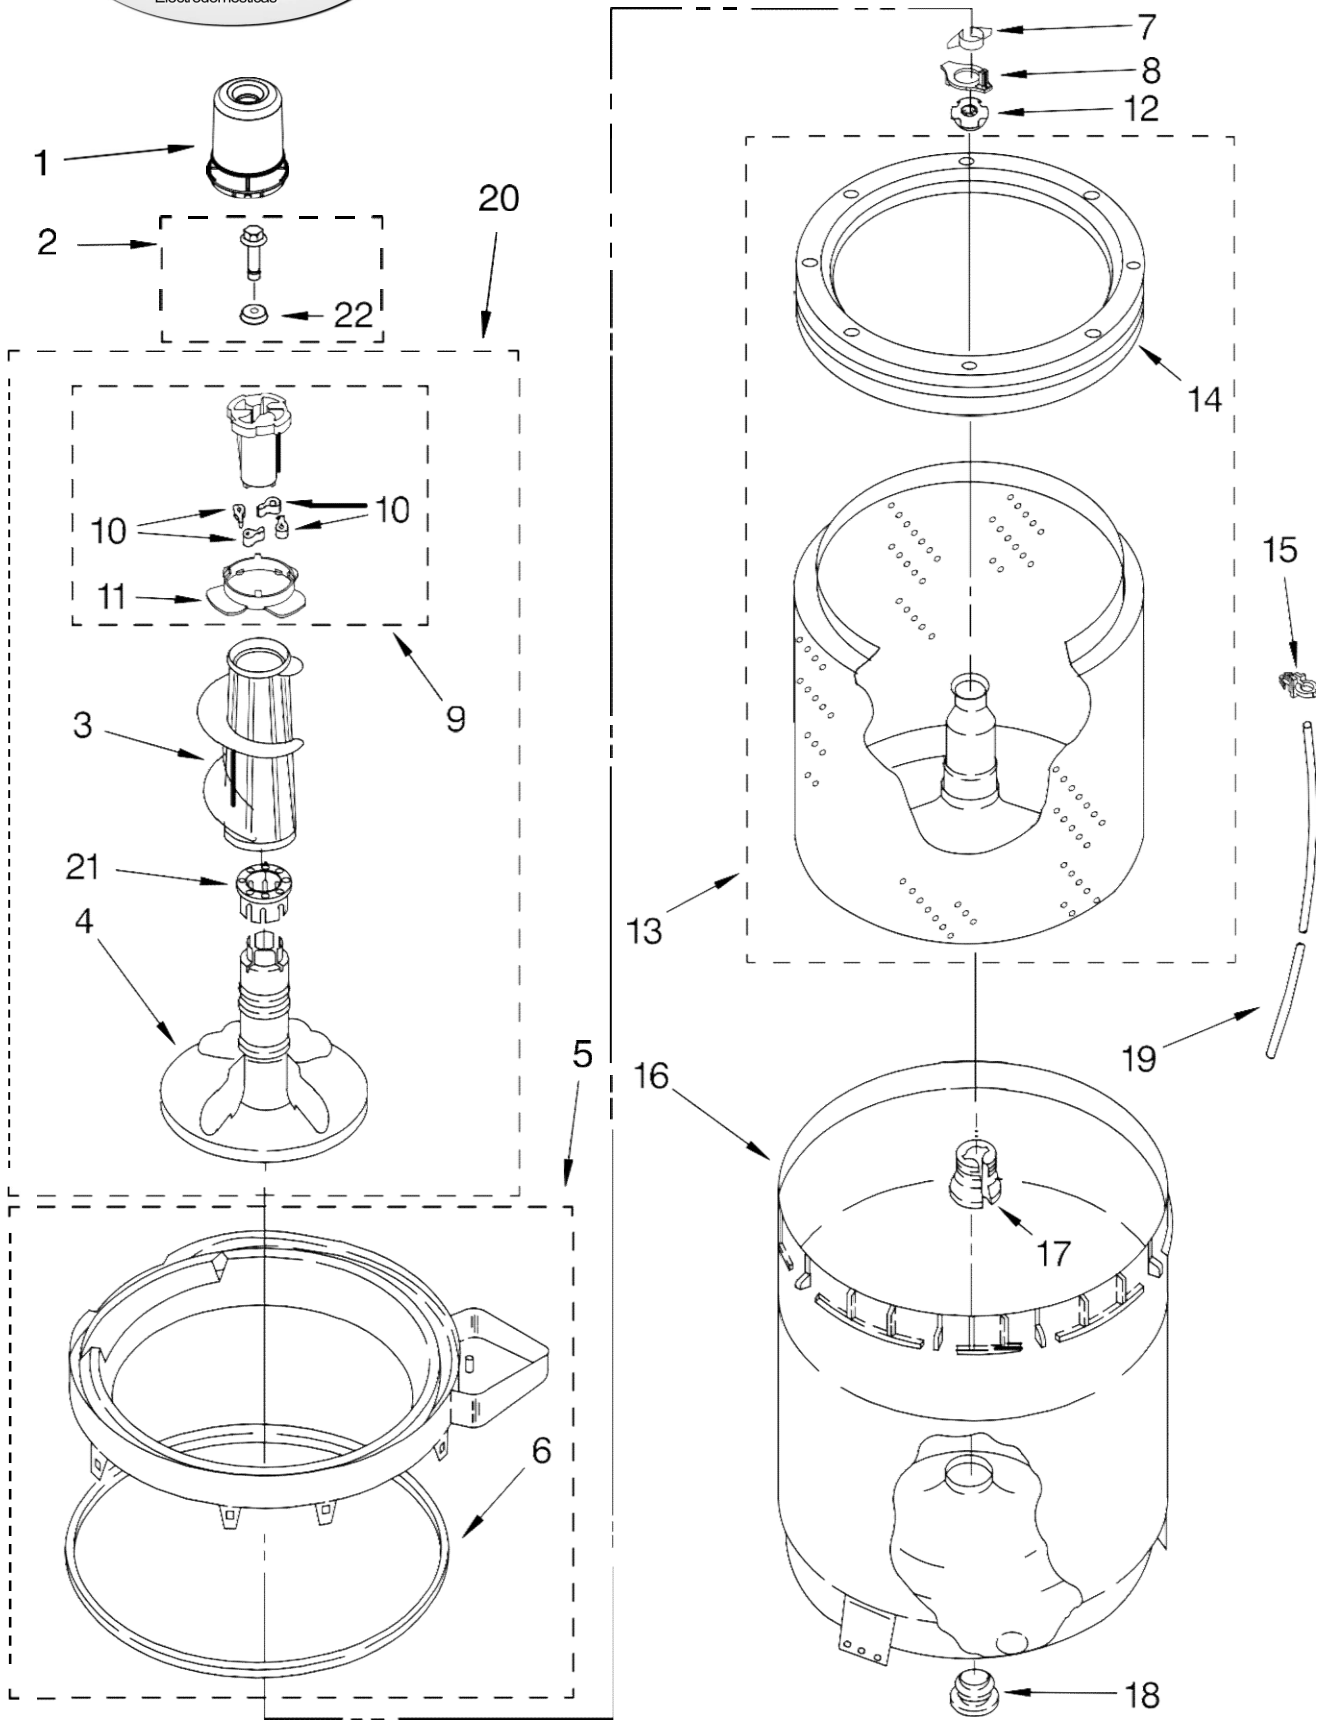

FOR ORDERING INFORMATION REFER TO PARTS PRICE LIST

Lavadora Whirlpool 7MWT96560WQ0

Illus. No.	Part No.	DESCRIPTION
1	8533252	Dispenser Fabric Softener
2	358237	Screw & Washer (5/16-24 x 1)
3	389141	Auger, Agitator
4	389386	Agitator
5	8528150	Tub Ring & Gasket
6	3976308	Gasket, Tub Ring
7	3354845	Clip, Agitator
8	8543666	Washer, Agitator
9	3363662	Cam Driven
10	3366877	Dog, Agitator Clutch (4)
11	3363661	Bearing-Driven Cam
12	21366	Nut, Spanner
13	8526016	Basket & Balance Ring
14	387240	Balance Ring
15	2219077	Clip, Pressure Switch Hose
16	63849	Tub
17	389140	Block, Basket Drive
18	383727	Gasket, Centerpost
19	3347780	Hose, Pressure Switch
20	3347674	Agitator (Complete)
21	3350389	Spacer, Thrust
22	3949550	Washer