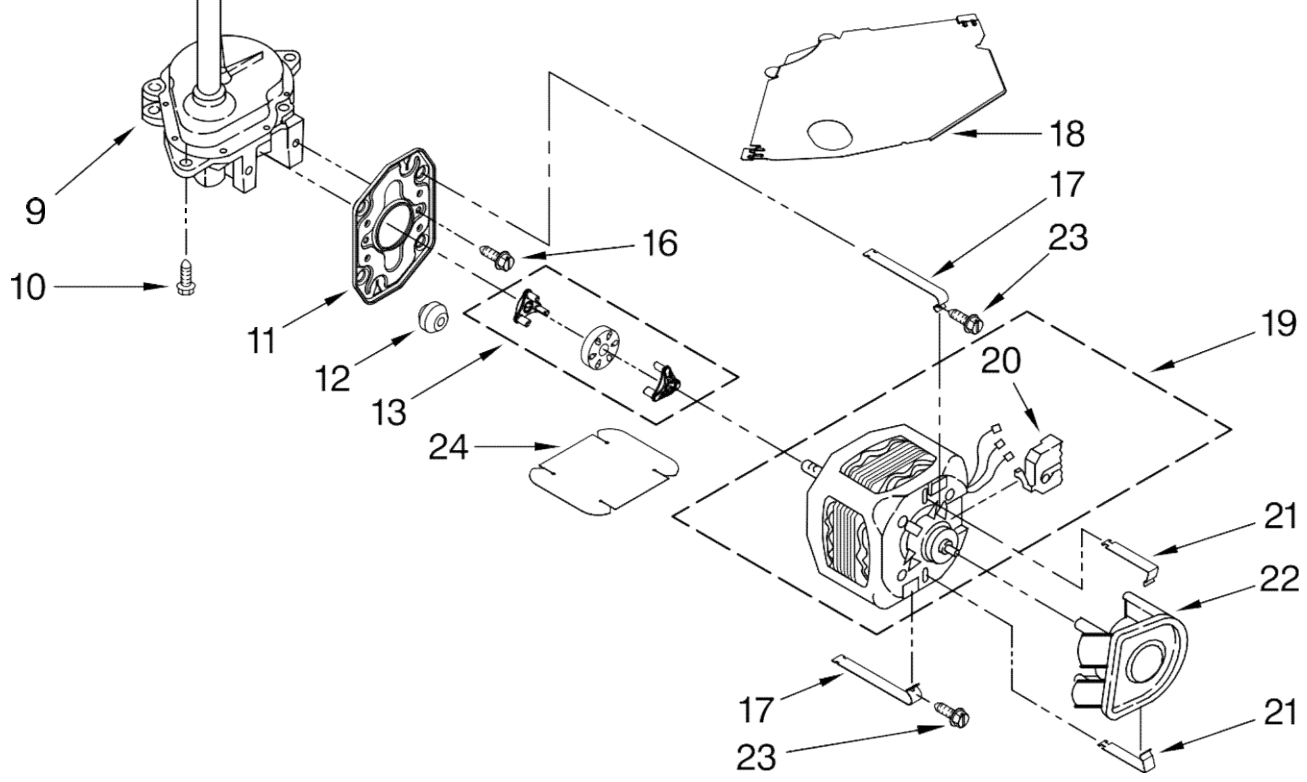

FOR ORDERING INFORMATION REFER TO PARTS PRICE LIST