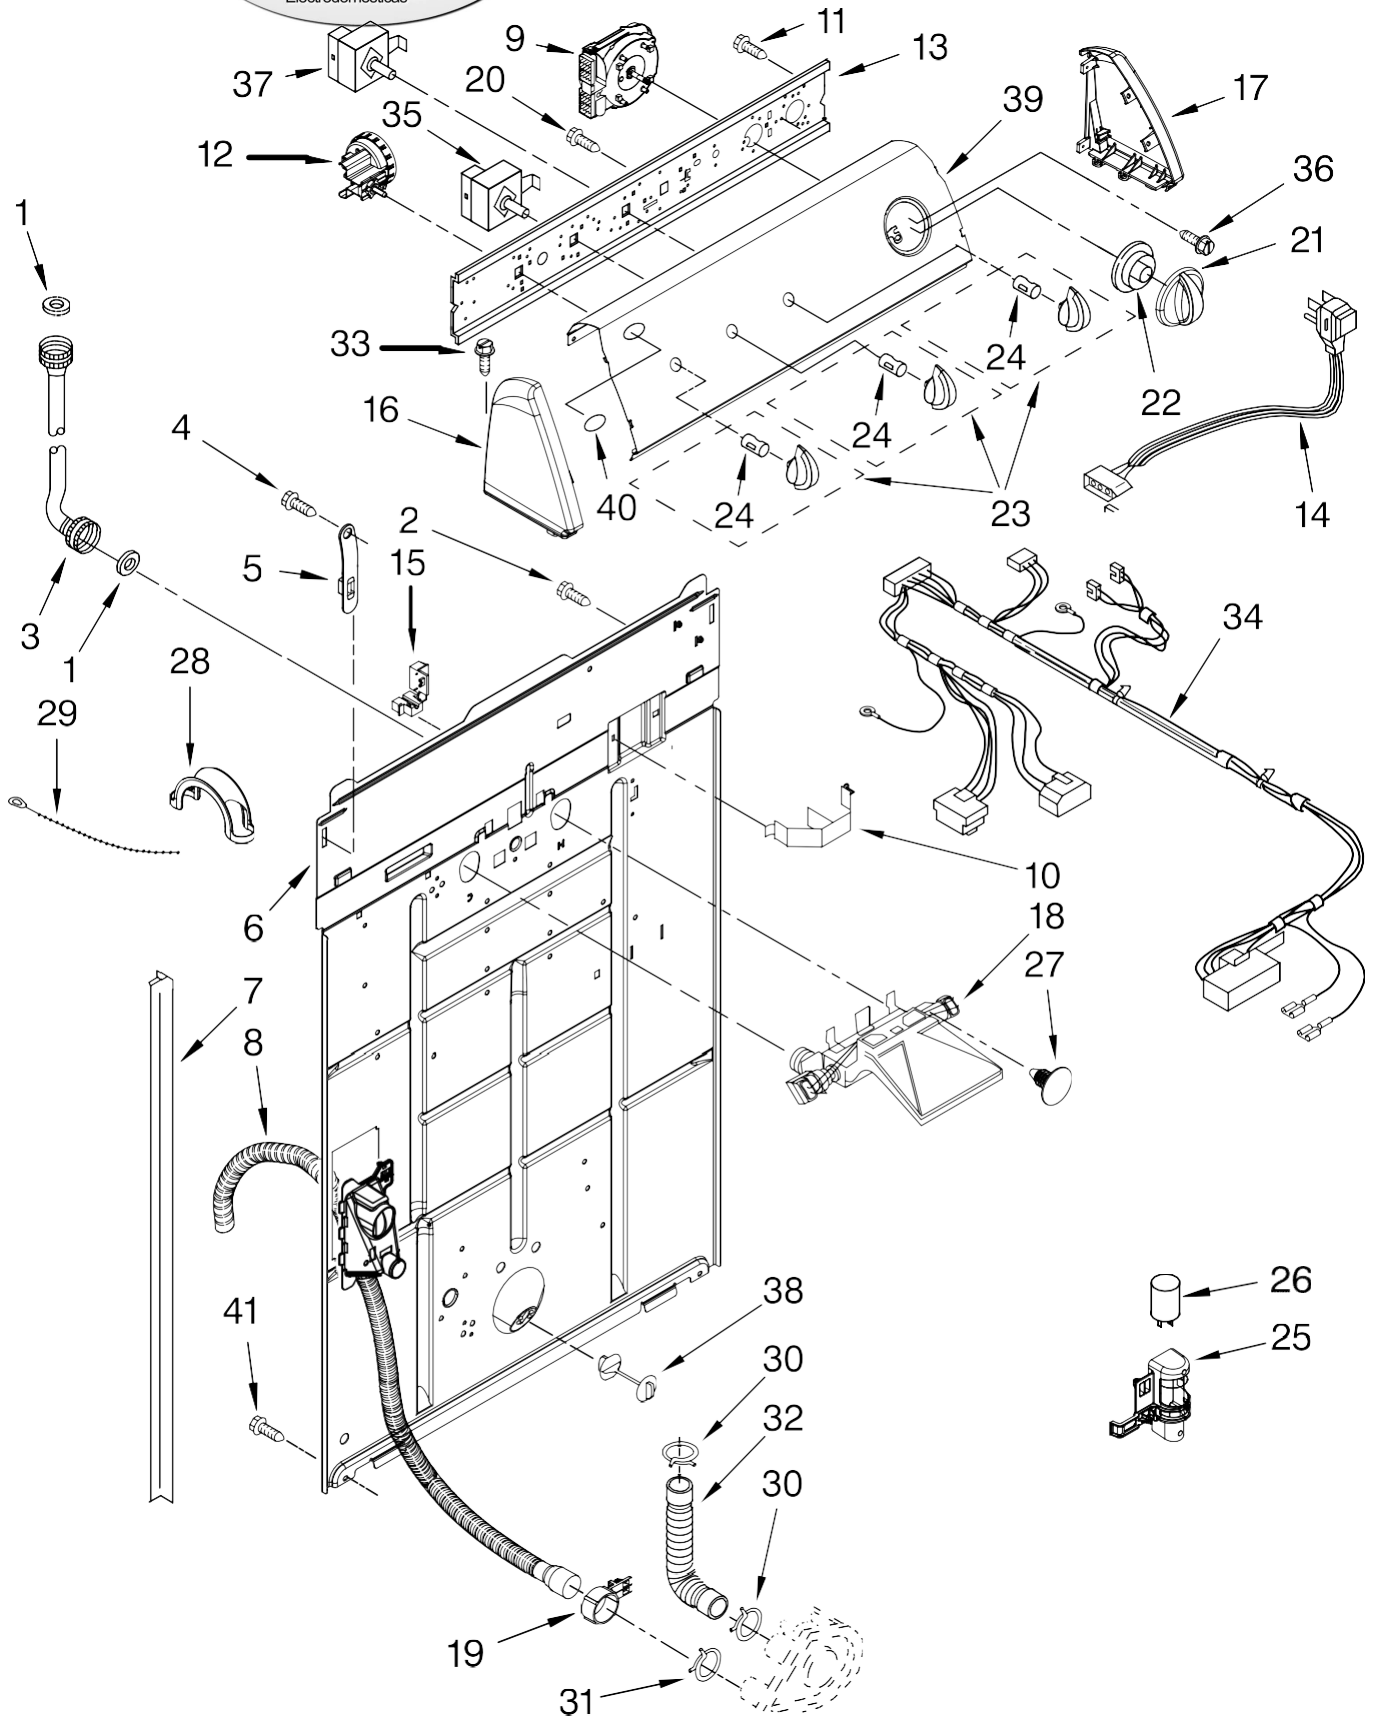

Lavadora Whirlpool 7MWT96560WQ0

Illus. No.	Part No.	DESCRIPTION	Illus. No.	Part No.	DESCRIPTION	Illus. No.	Part No.	DESCRIPTION
1	W10242307	Washer, Water Inlet Hose (4) (1-1/16 x 5/8)	12	8577845	Switch, Water Level	29	3347868	Cable Tie
2	3351614	Screw, Ground	13	8544893	Bracket, Control	30	3363366	Clamp, Hose
3		Hose, Water Inlet (2)	14	W10115689	Cord, Power (Includes Item 15)	31	8317496	Clamp, Hose
	W10194210	Cold Water	15	3952821	Strain Relief, Power Cord	32	3951449	Hose, Pump To Tub (Includes Item 30)
	W10196191	Hot Water	16	8271365	Cap, End (L.H.)	33	388326	Screw, 8-18 x 1.25
4	9740848	Screw, 8-18 x 1/2	17	8271359	Cap, End (R.H.)	34	W10235743	Harness, Wiring (For Detail See Pages 9 & 10)
5	8568314	Strap, Console (2)	18	W10140918	Valve, Water Inlet W/Vacuum Break	35	661612	Switch, Water Temperature
6	W10194450	Panel, Rear	19	8541668	Clamp, Hose	36	3400818	Screw, Timer Mounting
7	62747	Pad, Rear Panel	20	3400073	Screw, Ground	37	3949187	Switch, Rotary
8	W10189267	Drain Hose Assembly (Includes Item 19)	21	8566022	Knob, Timer	38	8519200	Support, Rear Panel
9	W10185786	Timer, Control (60 Hz.) (Motor Not A Service Part)	22	8566018	Dial, Timer	39	W10244038	Panel, Console (Includes Item 40)
10	8055003	Clip, Harness & Pressure Hose	23	8565944	Knob, Control	40	3400985	Medallion
11	90767	Screw, 8-18 x 3/8	24	8536939	Clip, Knob	41	62863	Screw, 10-16 x 3/8
			25	8318046	Clip, Capacitor			
			26	8572717	Capacitor, Motor Start			
			27	W10000080	Clip, Push-In Retainer			
			28	8577378	U-Bend, Drain Hose			