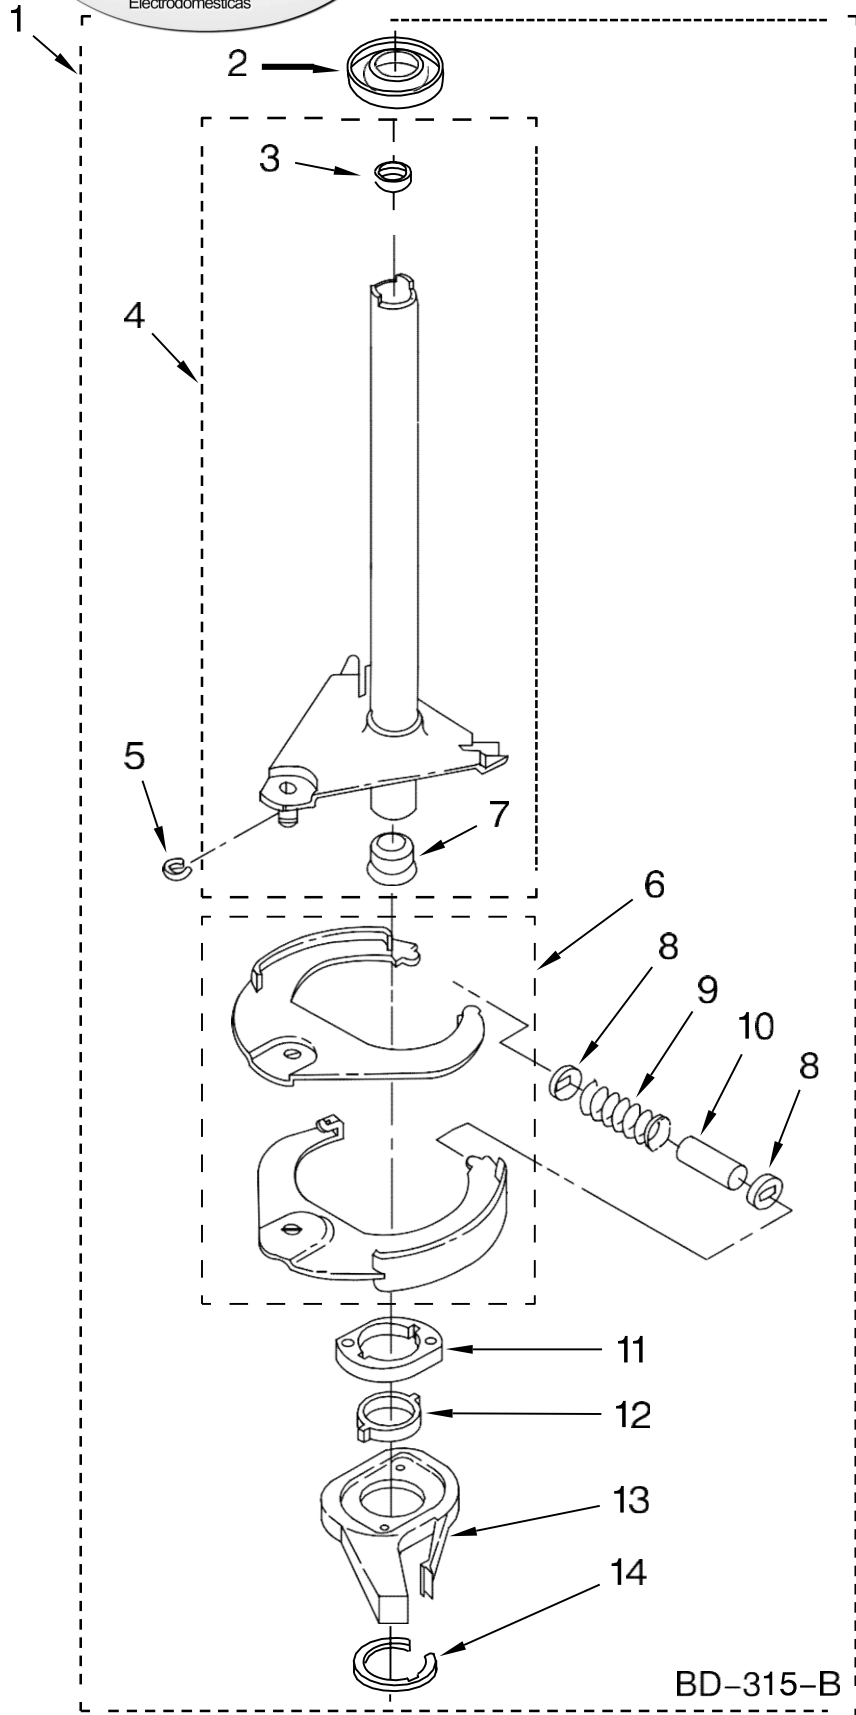

Lavadora Whirlpool 7MWT96560WQ0

Illus. No.	Part No.	DESCRIPTION
1	388952	Brake And Drive Tube (Complete)
2	62658	Ring, Thrust
3	356427	Seal, Drive Tube
4	64027	Tube, Basket Drive (Includes Illus. 3, 4, 5 & 9)
5	64035	Ring, Retaining
6	64232	Shoe, Brake (2)
7	62703	"T" Bearing, Spin Tube
8	3353956	Cap, Brake Spring (2)
9	387806	Spring, Brake
10	3355360	Sleeve, Brake Spring
11	661516	Cam, Brake Release
12	63022	Sleeve, Cam
13	64194	Driver, Brake Cam
14	90368	Ring, Retaining

FOLLOWING PARTS NOT ILLUSTRATED

285208 Lubricant (Use Only In Brake Shoe Assembly On Roller & Pin)

FOR ORDERING INFORMATION REFER TO PARTS PRICE LIST