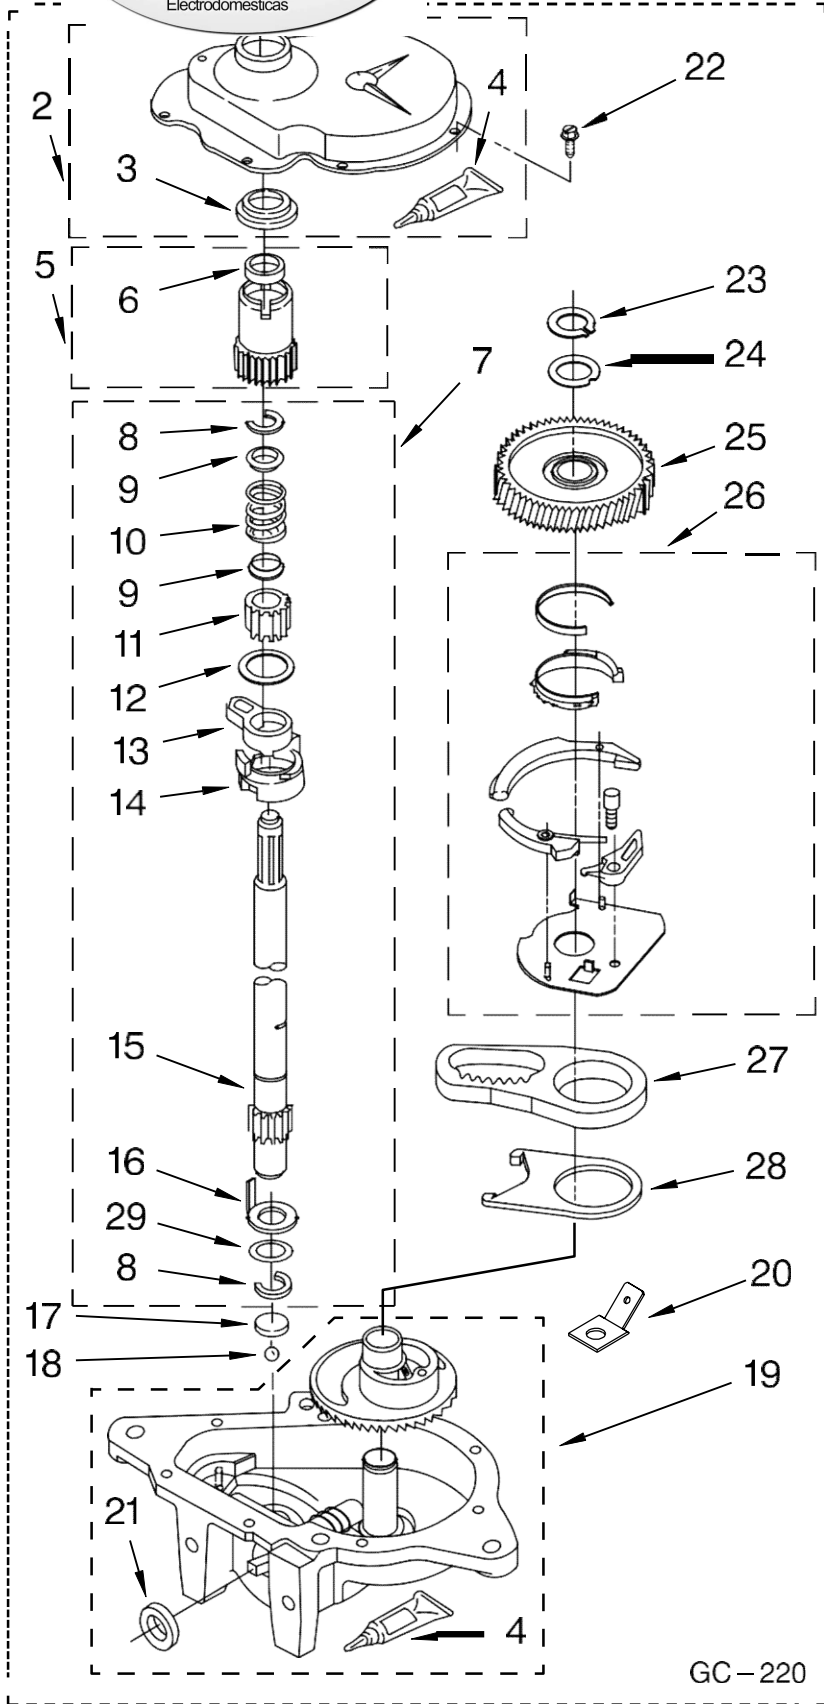

Lavadora Whirlpool 7MWT96560WQ0

Illus. No.	Part No.	DESCRIPTION
1	8532118	Gearcase (Complete)
2	285202	Cover, Gearcase
3	3349985	Seal, Gearcase Cover
4	285195	Sealer, Gasket (.20 Fl. Oz.) (6 ml)
5	63320	Pinion, Spin (Includes Illus. 25)
6	356427	Seal, Spin Pinion
7	389387	Shaft, Agitator (Complete)
8	90369	Ring, Retaining (2)
9	62677	Retainer, Spring (2)
10	62676	Spring, Agitate
11	63273	Gear, Agitate (Includes 15 & 29)
12	62619	Washer, Agitate Gear
13	62580	Cam Follower (Includes 14)
14	62581	Cam, Agitate (Includes 13)
15	285509	Shaft, Agitator (Includes 11 & 29)
16	62618	Washer, Cam Thrust
17	16018	Bearing, Thrust (Includes 18)
18	85529	Ball, Bearing (Includes 17)
19	389230	Bottom and Pinion, Gearcase
20	3949116	Block Tab, Terminal
21	285352	Seal, Thrust Plug
22	3351614	Screw, Gearcase Cover Mounting (8) (10-24 x 3/8)
23	3362552	Ring, Retaining
24	285735	Washer Kit, Thrust
25	62570	Gear, Spin
26	388253	Neutral Assembly
27	3349296	Rack, Connecting
28	62621	Actuator, Shift
29	388815	Washer, Intermediate

GC-220

FOR ORDERING INFORMATION REFER TO PARTS PRICE LIST