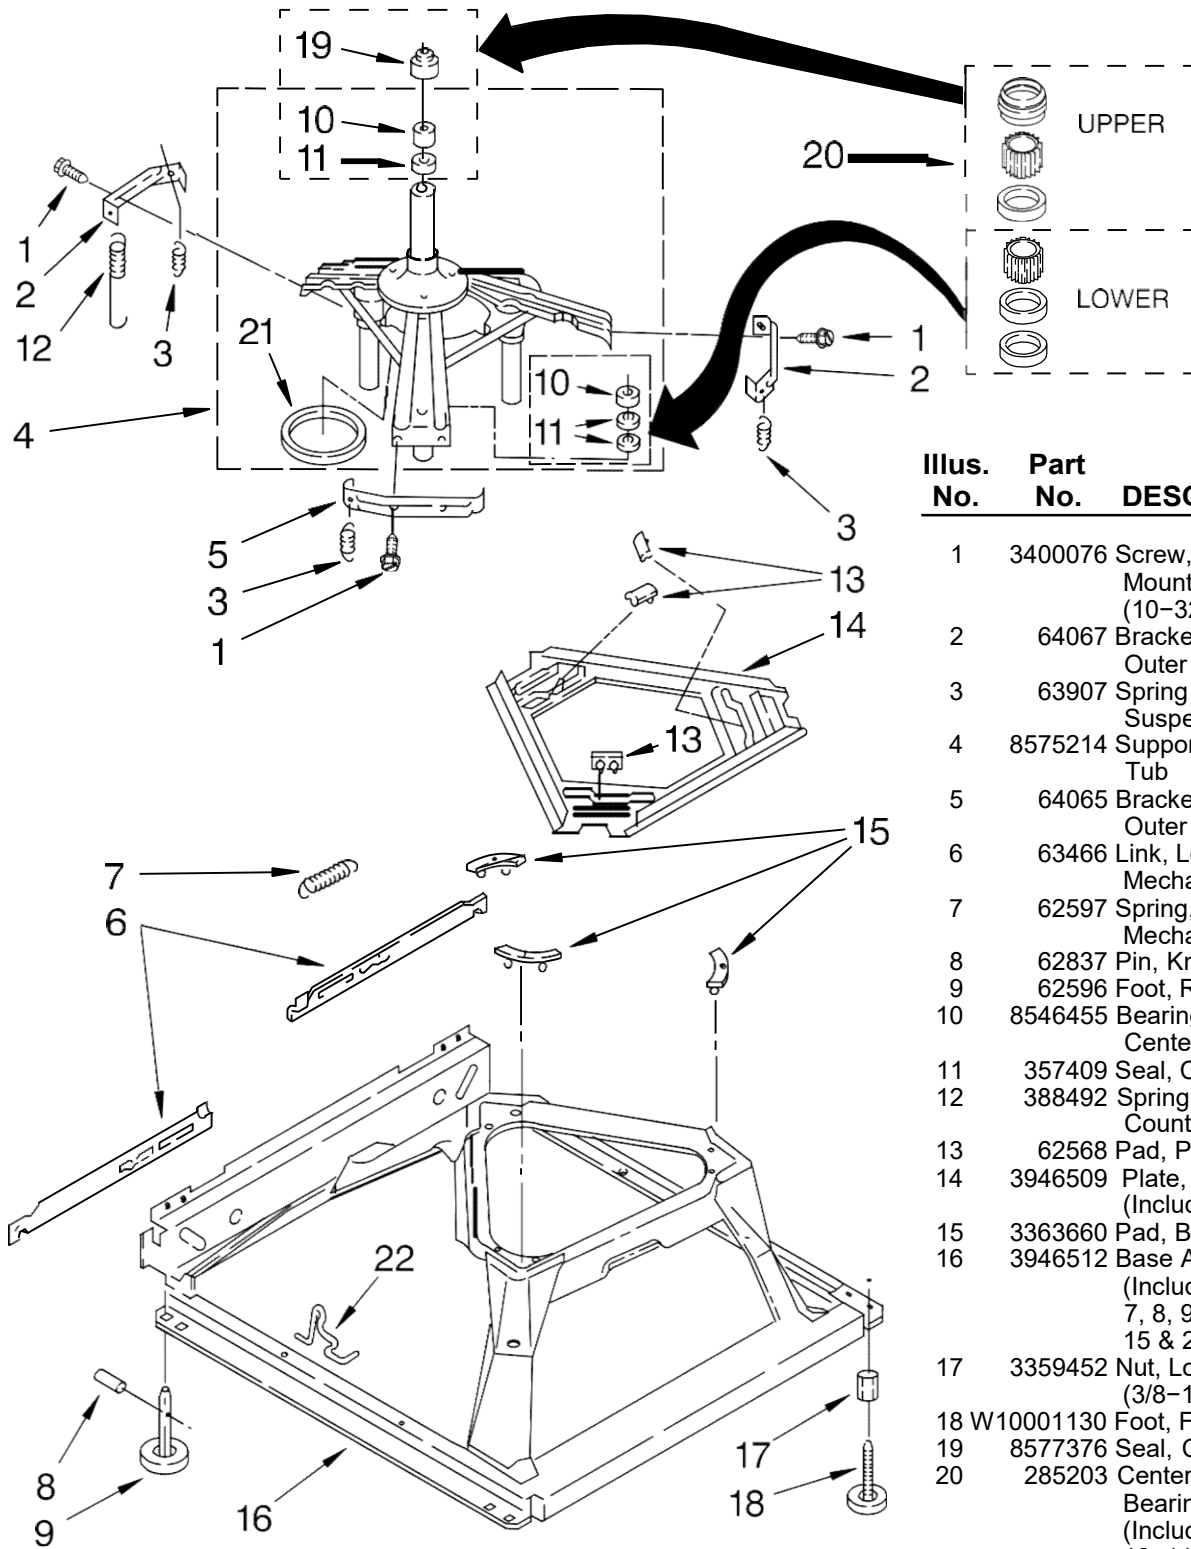

Lavadora Whirlpool 7MWT96560WQ0

Illus. No.	Part No.	DESCRIPTION
1	3400076	Screw, Bracket Mounting (10-32 x 5/8)
2	64067	Bracket, Spring Outer (2)
3	63907	Spring Suspension,(3)
4	8575214	Support & Brake, Tub
5	64065	Bracket, Spring Outer (L.F.)
6	63466	Link, Leveling Mechanism (2)
7	62597	Spring, Leveling Mechanism
8	62837	Pin, Knurled
9	62596	Foot, Rear (2)
10	8546455	Bearing, Centerpost (2)
11	357409	Seal, Centerpost (3)
12	388492	Spring, Counterweight
13	62568	Pad, Plate
14	3946509	Plate, Suspension (Includes Item 13)
15	3363660	Pad, Base
16	3946512	Base Assembly (Includes Items 6, 7, 8, 9, 13, 14, 15 & 22)
17	3359452	Nut, Lock (2) (3/8-16)
18	W10001130	Foot, Front (2)
19	8577376	Seal, Centerpost
20	285203	Centerpost Bearing Kit (Includes Items 10, 11 & 19)
21	63134	Ring, Sound Deadening
22	W10145155	Retainer, Suspension Spring