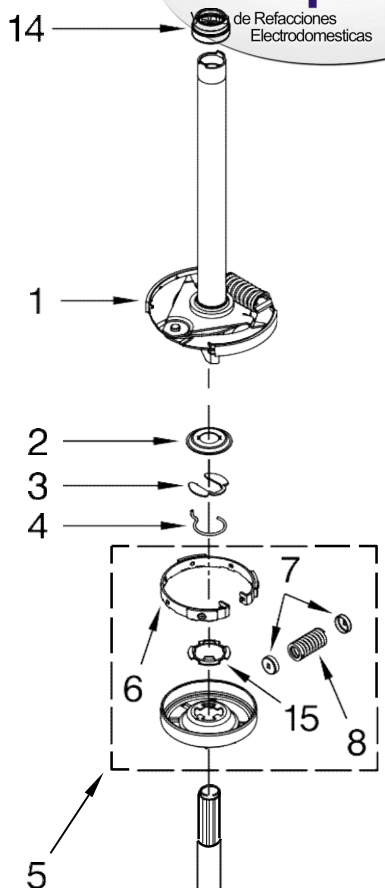

FOR ORDERING INFORMATION REFER TO PARTS PRICE LIST

FOR ORDERING INFORMATION REFER TO PARTS PRICE LIST

Lavadora Whirlpool 7MWT96560WQ0

Illus. No.	Part No.	DESCRIPTION
1	8533252	Dispenser Fabric Softener
2	358237	Screw & Washer (5/16-24 x 1)
3	389141	Auger, Agitator
4	389386	Agitator
5	8528150	Tub Ring & Gasket
6	3976308	Gasket, Tub Ring
7	3354845	Clip, Agitator
8	8543666	Washer, Agitator
9	3363662	Cam Driven
10	3366877	Dog, Agitator Clutch (4)
11	3363661	Bearing-Driven Cam
12	21366	Nut, Spanner
13	8526016	Basket & Balance Ring
14	387240	Balance Ring
15	2219077	Clip, Pressure Switch Hose
16	63849	Tub
17	389140	Block, Basket Drive
18	383727	Gasket, Centerpost
19	3347780	Hose, Pressure Switch
20	3347674	Agitator (Complete)
21	3350389	Spacer, Thrust
22	3949550	Washer