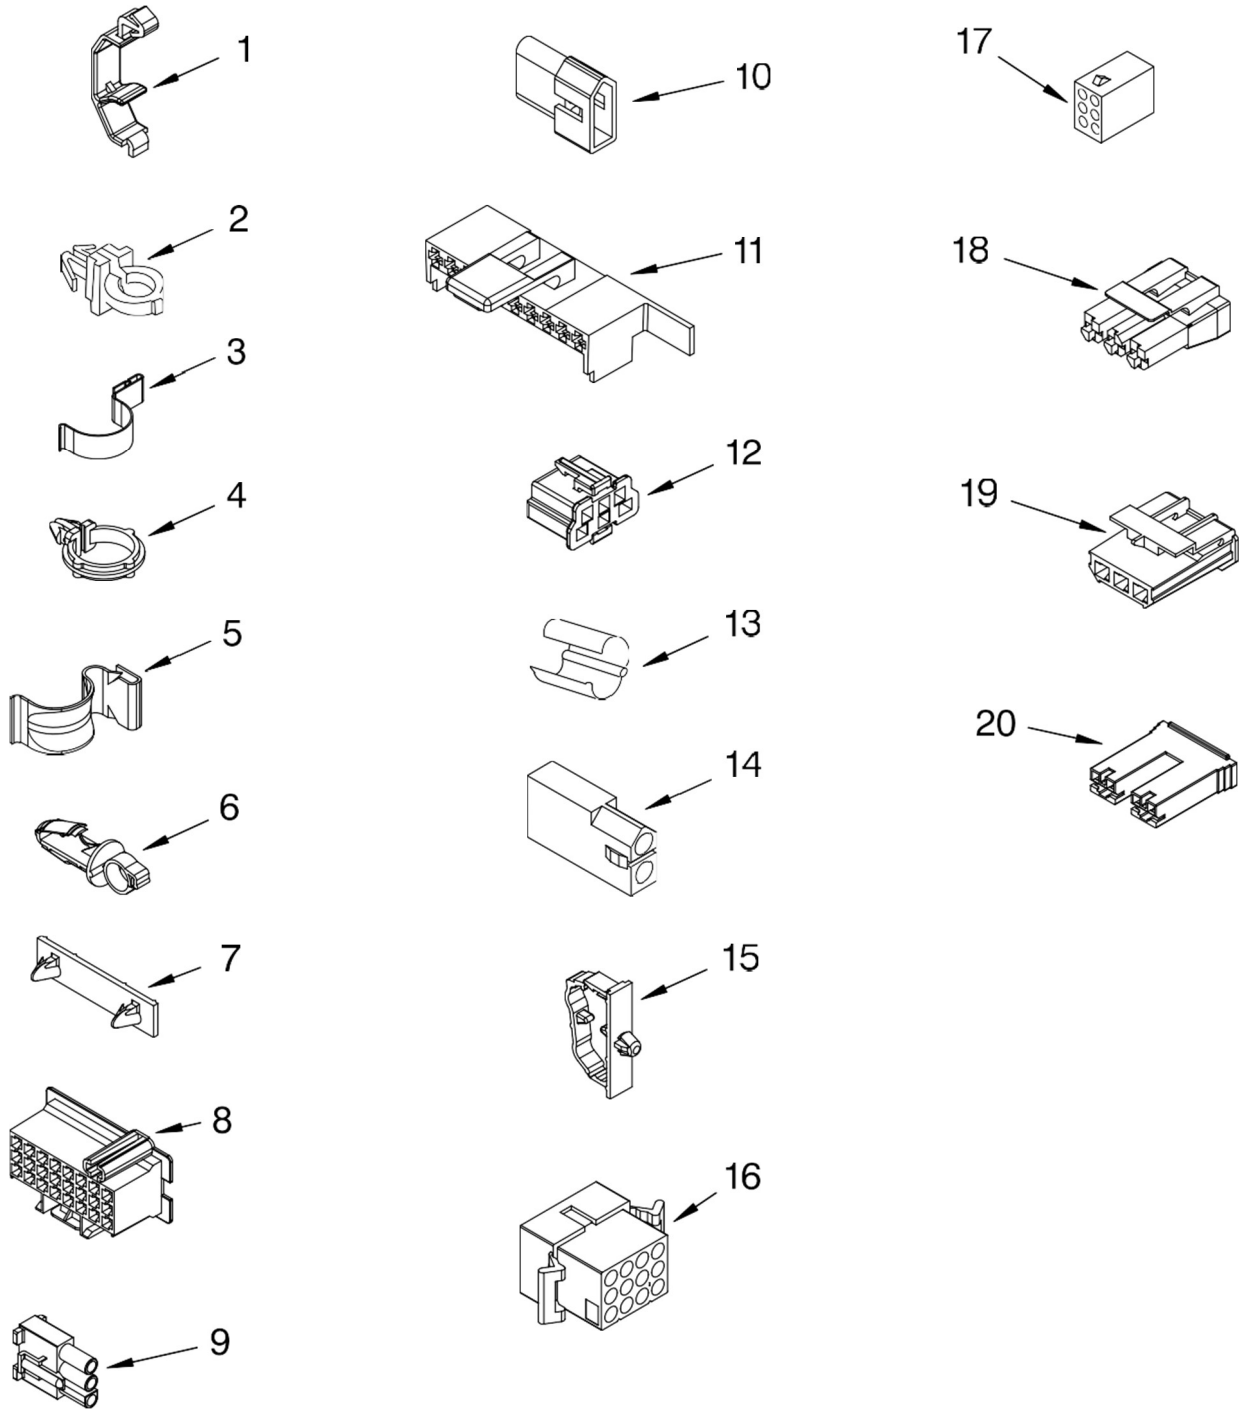

Lavadora Whirlpool 7MWT96560WQ0

WH2J

FOR ORDERING INFORMATION REFER TO PARTS PRICE LIST

Lavadora Whirlpool 7MWT96560WQO

Illus. No.	Part No.	DESCRIPTION	Illus. No.	Part No.	DESCRIPTION	Illus. No.	Part No.	DESCRIPTION
1	3349557	Retainer, Harness	9	62889	Receptacle, Terminal (3-Way)	16	3390423	Block, Disconnect (12-Way)
2	388498	Clip, Harness				17	3347730	Receptacle (6-Way)
3	3347812	Clip, Harness	10	353424	Plug, Terminal (3-Way)	18	3948617	Connector (T.P.A.) (3-Circuit)
4	3352501	Clip, Harness (Push-In)	11	62505	Block, Disconnect (Motor 2 Speed)	19	3360056	Plug (T.P.A) (3-Circuit)
5	90016	Clip, Harness (Half-Harness)	12	3347243	Block, Disconnect			(Pressure Switch)
6	3390496	Clip, Harness	13	63523	Protector	20		Block, Connector
7	389379	Retainer, Harness	14	717252	Connector (2-Way)		3354925	Natural
8		Timer, Block Disconnect	15	3352944	Clip, Harness		3354926	Red
	3948614	Natural						
	352089	Black						

**FOR COMPLETE WIRING HARNESS REFER TO
CONTROL AND REAR PANEL PARTS PAGE**

WH2J

FOR ORDERING INFORMATION REFER TO PARTS PRICE LIST