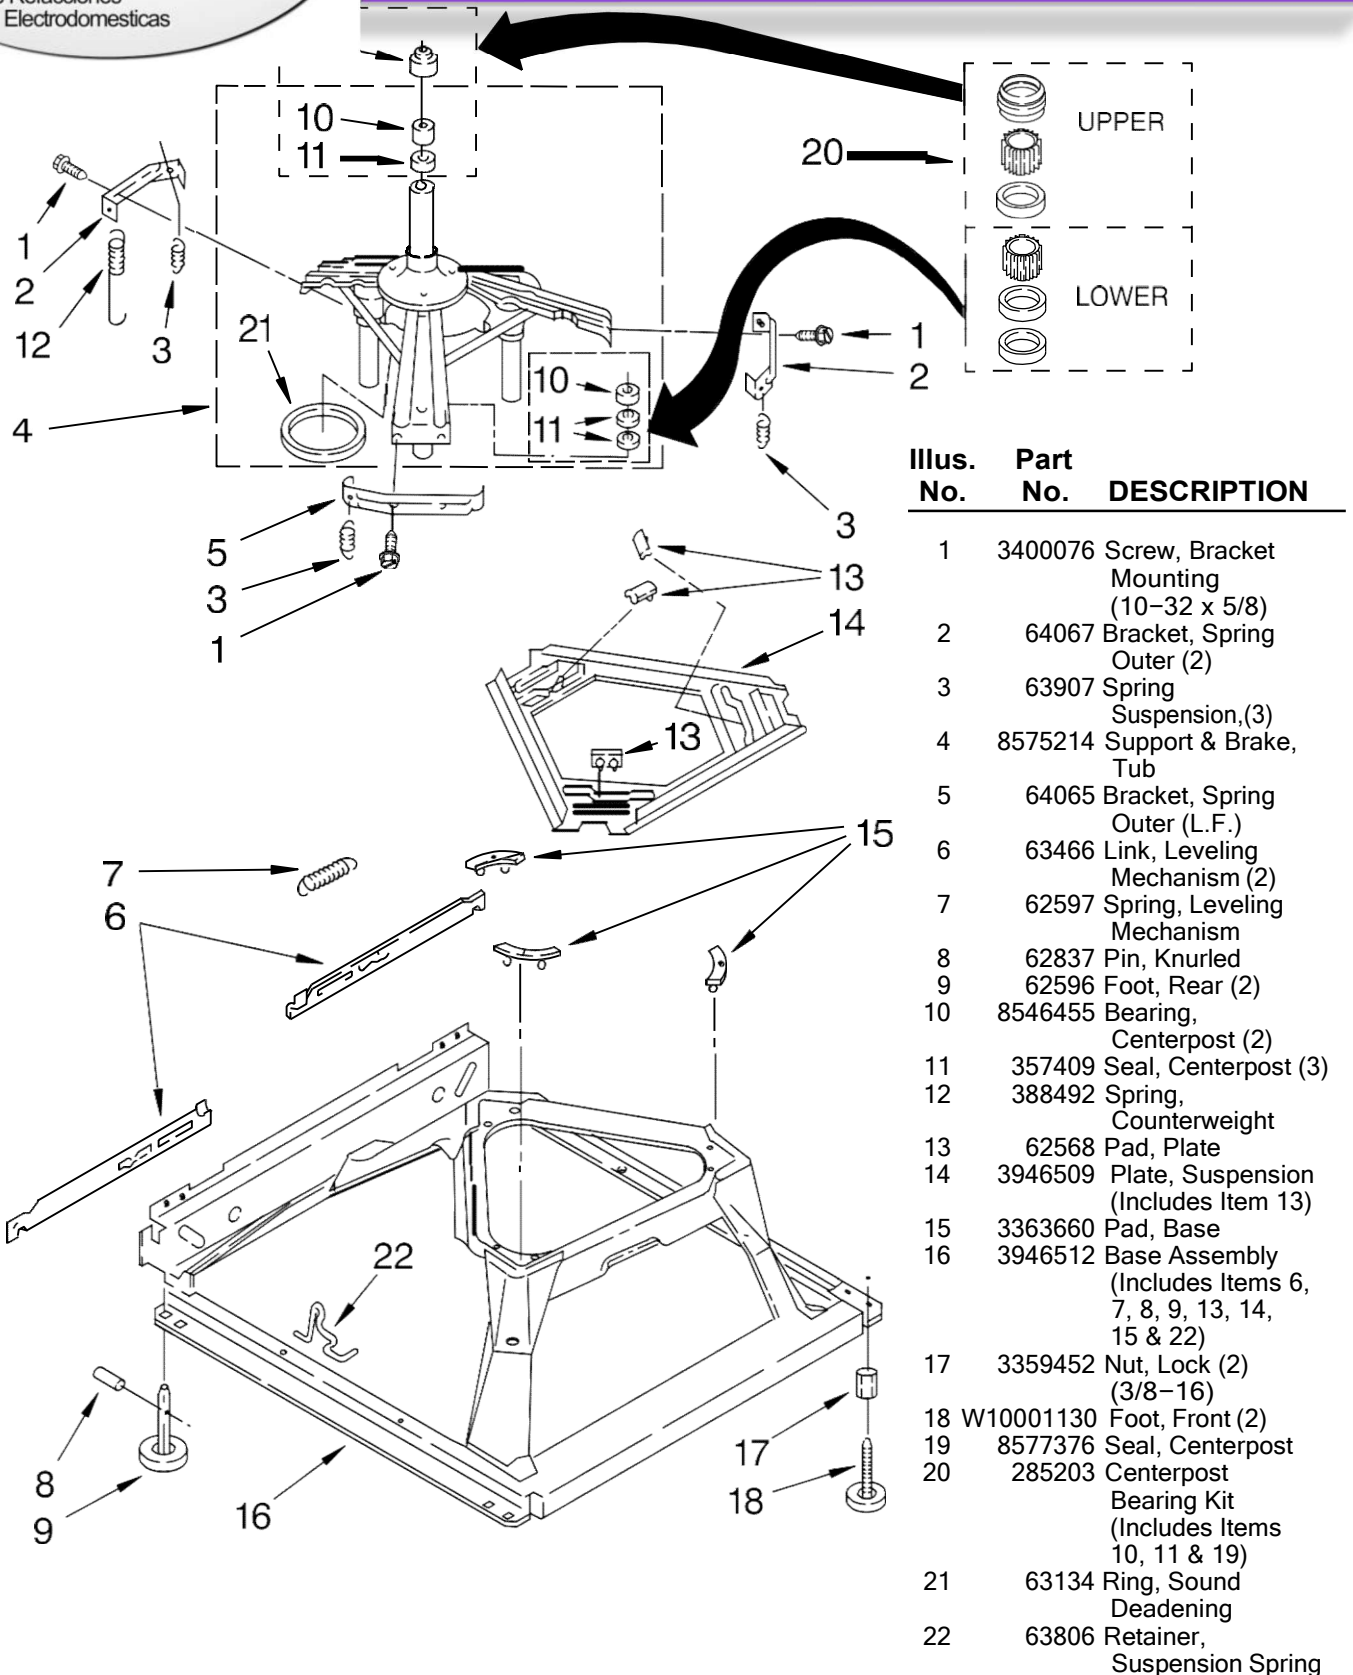

LAVADORA 7MWT96680TQ0

FOR ORDERING INFORMATION REFER TO PARTS PRICE LIST