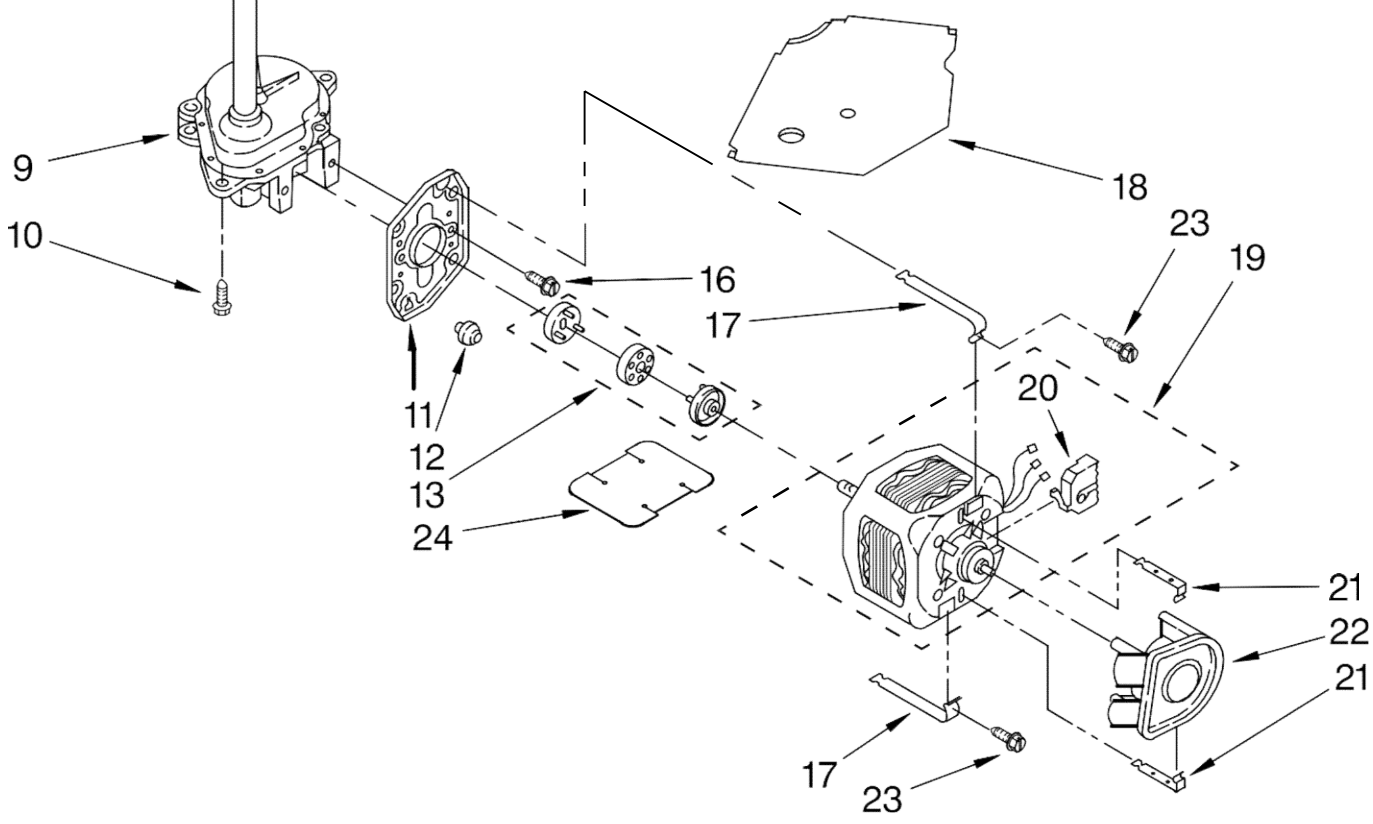

FOR ORDERING INFORMATION REFER TO PARTS PRICE LIST