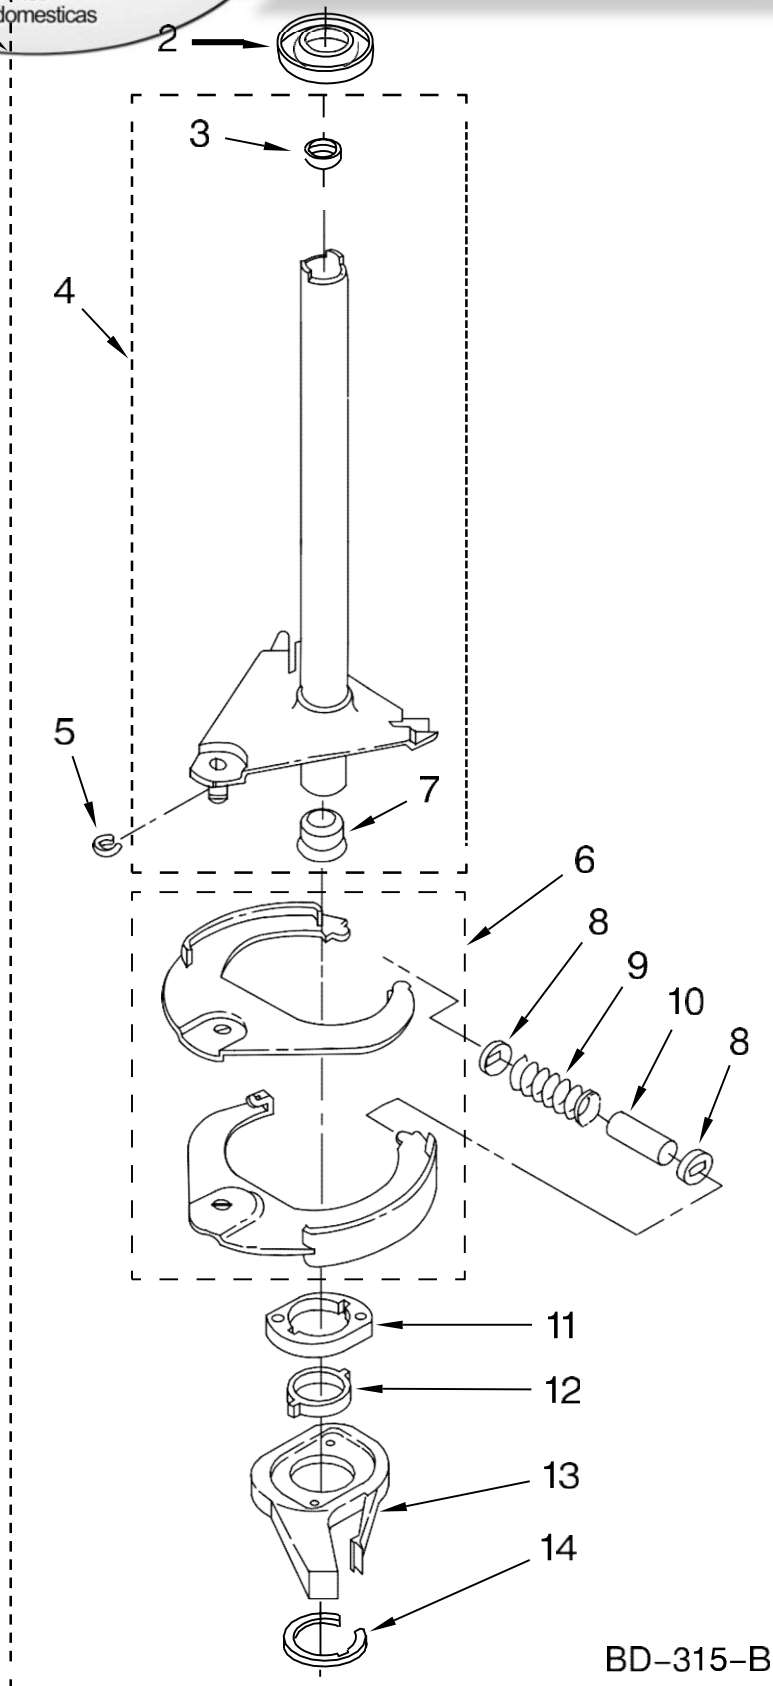

LAVADORA 7MWT96680TQ0

Illus. No.	Part No.	DESCRIPTION

1	388952	Brake And Drive Tube (Complete)
2	62658	Ring, Thrust
3	356427	Seal, Drive Tube
4	64027	Tube, Basket Drive (Includes Illus. 3, 4, 5 & 9)
5	64035	Ring, Retaining
6	64232	Shoe, Brake (2)
7	62703	"T" Bearing, Spin Tube
8	3353956	Cap, Brake Spring (2)
9	387806	Spring, Brake
10	3355360	Sleeve, Brake Spring
11	661516	Cam, Brake Release
12	63022	Sleeve, Cam
13	64194	Driver, Brake Cam
14	90368	Ring, Retaining

FOLLOWING PARTS NOT ILLUSTRATED

285208 Lubricant (Use Only In Brake Shoe Assembly On Roller & Pin)

BD-315-B

FOR ORDERING INFORMATION REFER TO PARTS PRICE LIST