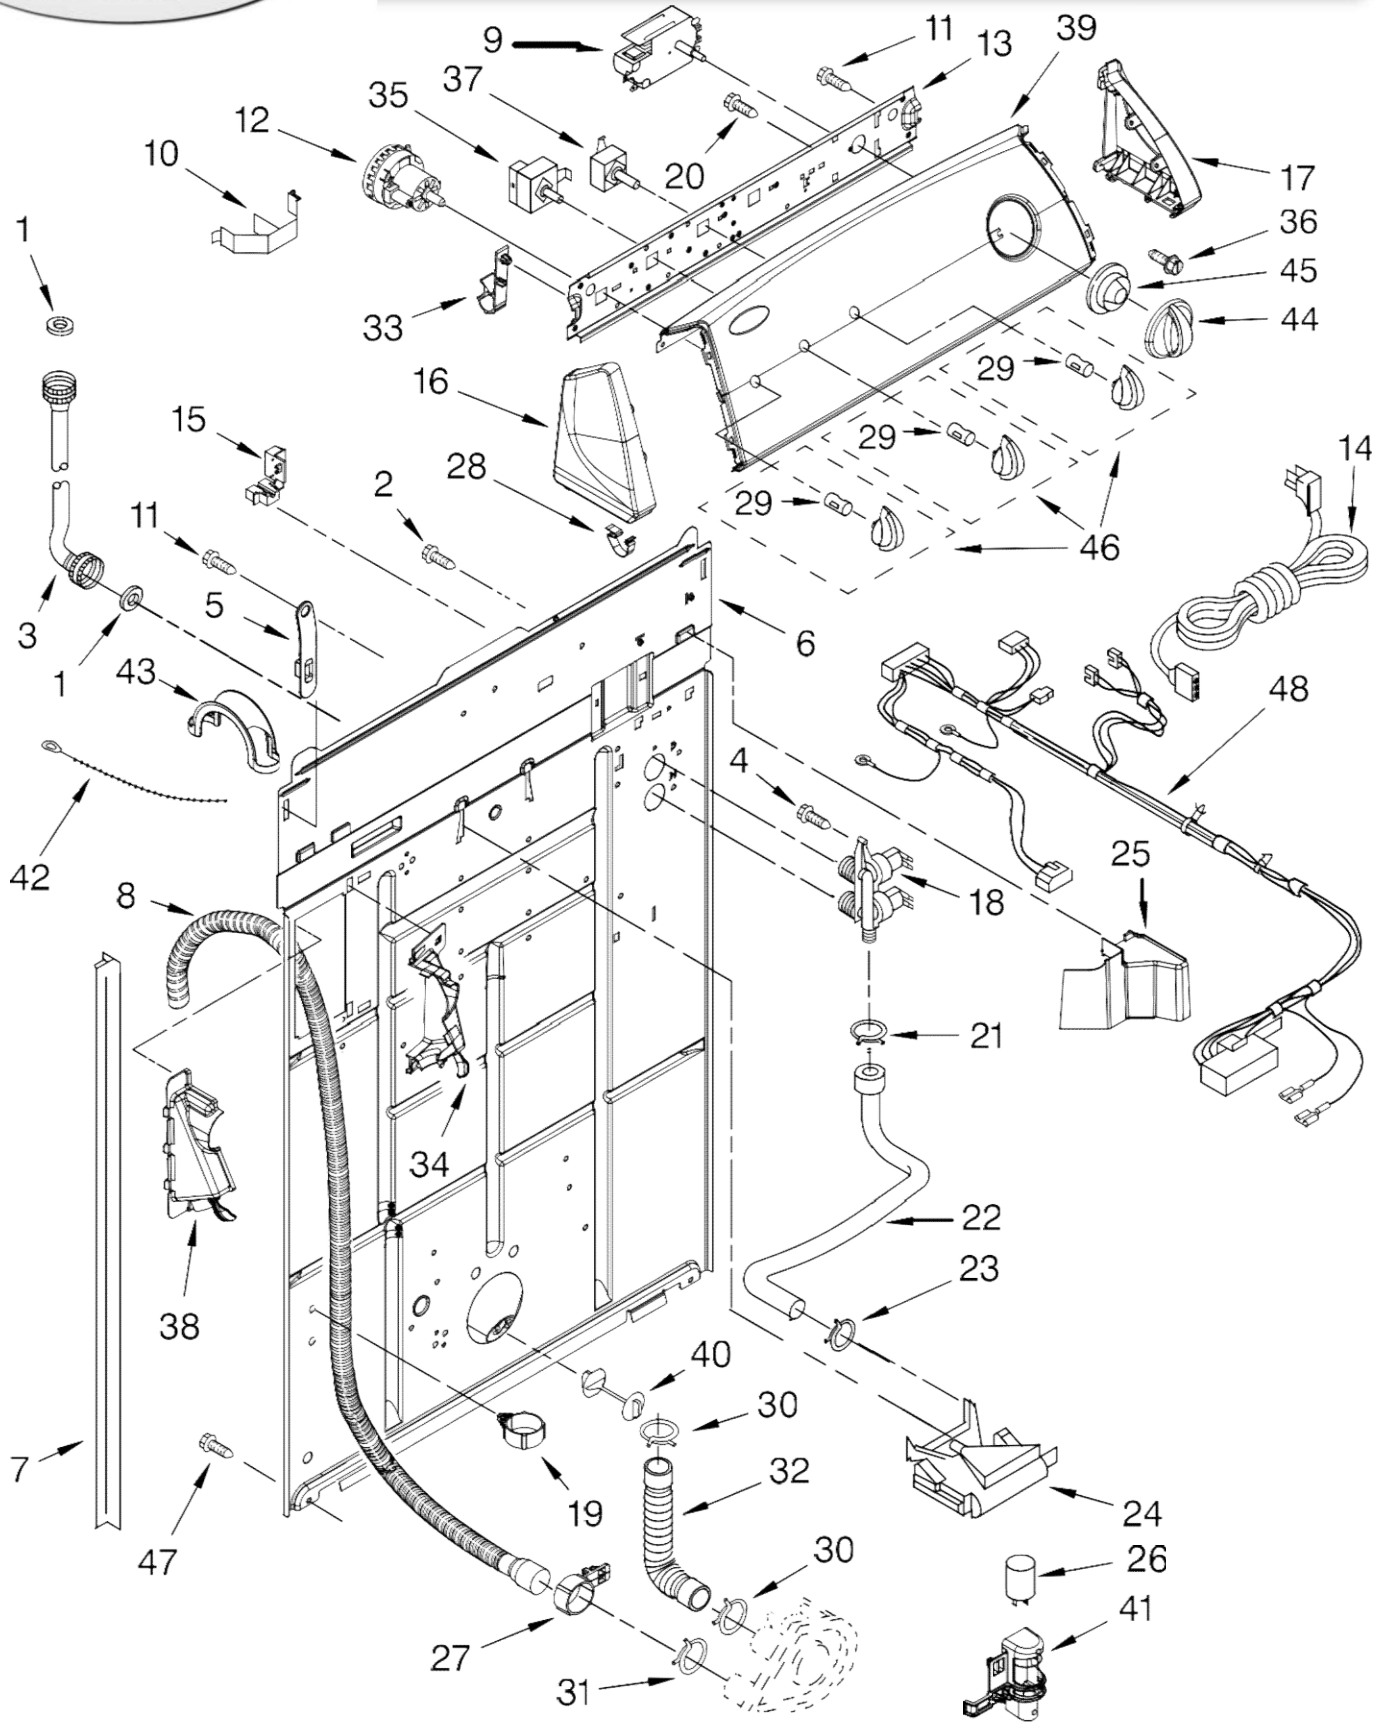

LAVADORA 7MWT96680TQ0

FOR ORDERING INFORMATION REFER TO PARTS PRICE LIST

LAVADORA 7MWT96680TQO

Illus. No.	Part No.	DESCRIPTION	Illus. No.	Part No.	DESCRIPTION	Illus. No.	Part No.	DESCRIPTION
1	3976300	Washer, Water Inlet Hose (4) (1-1/16 x 5/8)	15	3952821	Strain Relief, Power Cord	33	8317975	Retainer, Harness
2	3351614	Screw, Ground	16		Cap, End (L.H.) (Includes Item 28)	34	8541669	Bucket, Drain Hose (Left Half)
3		Hose, Water Inlet (2)		8565957	White	35	661612	Switch, Water Temperature
	8571377	Red Coupling	17		Biscuit	36	3400818	Screw, Timer Mounting
	8571378	Blue Coupling			Cap, End (R.H.) (Includes Item 28)	37	3949187	Switch, Rotary
4	9740848	Screw, 8-18 x 1/2		8565954	White	38	8541658	Bucket, Drain Hose (Right Half)
5	8568314	Strap, Console (2)		8565955	Biscuit	39		Panel, Console
6	8318015	Panel, Rear	18	3952164	Valve, Water Mixing		8543015	White
7	62747	Pad, Rear Panel	19	8541667	Clamp, Hose		8543016	Biscuit
8	W10122138	Hose, Drain Assembly (Includes Items 19 & 27)	20	3400073	Screw, Ground	40	8519200	Support, Rear Panel
9	3949208	Timer, Control (60 Hz.) (Motor Not A Service Part)	21	301958	Clamp, Hose	41	8318046	Clip, Capacitor
10	8055003	Clip, Harness & Pressure Hose	22	8541607	Hose, Vacuum Break	42	3347868	Cable Tie
11	90767	Screw, 8-18 x 3/8	23	370450	Clamp, Hose	43	8577378	U-Bend, Drain Hose
12	3366847	Switch, Water Level	24	387606	Break, Vacuum	44		Knob, Timer
13	8566003	Bracket, Control	25	8314879	Shield, Inlet Valve		8566022	White
14	W10115689	Cord, Power (Includes Item 15)	26	8572717	Capacitor, Motor Start		8566025	Biscuit
			27	8541668	Clamp, Leg	45	8566018	Dial, Timer
			28	8312709	Clip, Console	46		Knob, Control
			29	8536939	Clip, Knob		8565944	White
			30	3363366	Clamp, Hose		8565947	Biscuit
			31	8317496	Clamp, Hose	47	62863	Screw, 10-16 x 3/8
			32	3951449	Hose, Pump To Tub (Includes Item 30)	48	3956729	Harness, Wiring (For Detail See Pages 9 & 10)