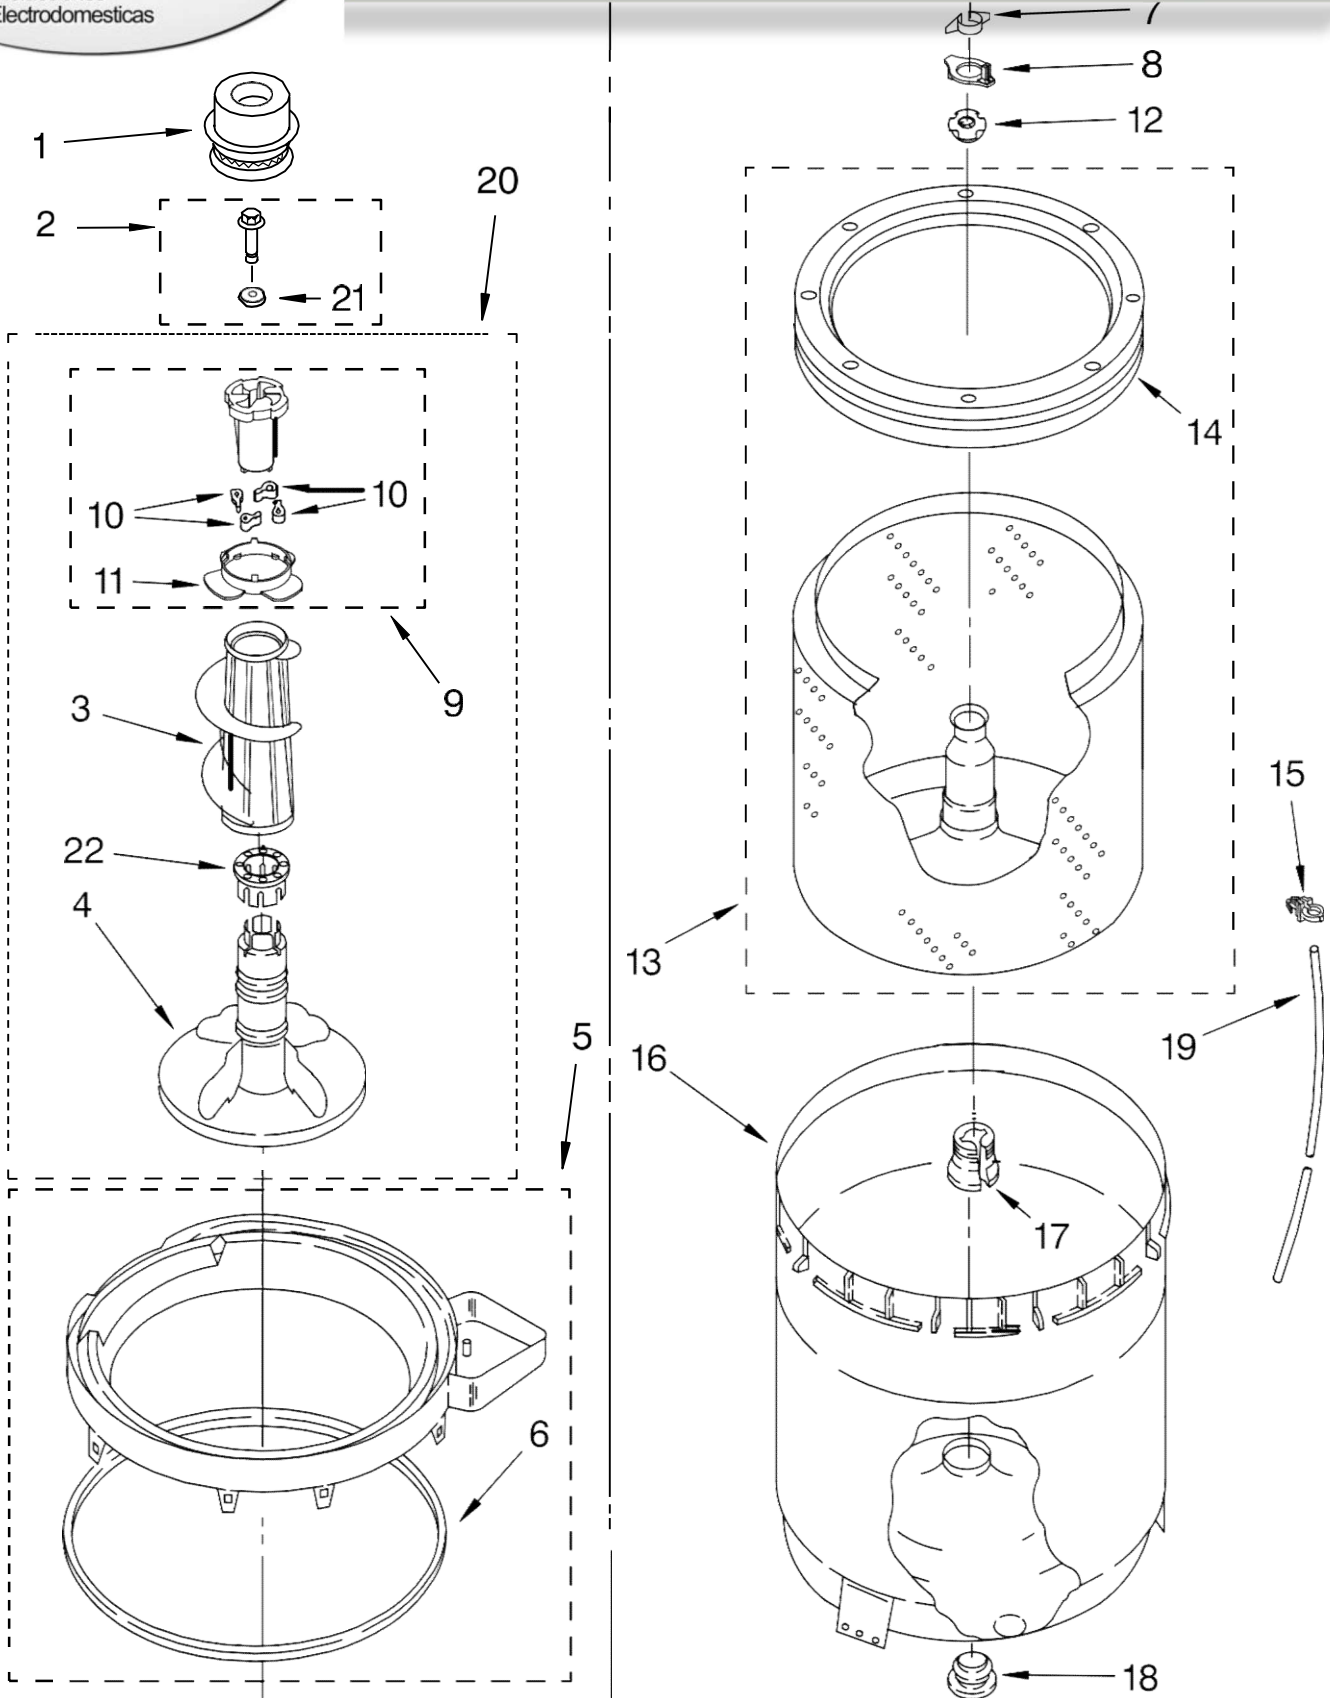

LAVADORA 7MWT96680TQO

Illus. No.	Part No.	DESCRIPTION	Illus. No.	Part No.	DESCRIPTION	Illus. No.	Part No.	DESCRIPTION
1	3976300	Washer, Water Inlet Hose (4) (1-1/16 x 5/8)	15	3952821	Strain Relief, Power Cord	33	8317975	Retainer, Harness
2	3351614	Screw, Ground	16		Cap, End (L.H.) (Includes Item 28)	34	8541669	Bucket, Drain Hose (Left Half)
3		Hose, Water Inlet (2)		8565957	White	35	661612	Switch, Water Temperature
	8571377	Red Coupling	17		Biscuit	36	3400818	Screw, Timer Mounting
	8571378	Blue Coupling			Cap, End (R.H.) (Includes Item 28)	37	3949187	Switch, Rotary
4	9740848	Screw, 8-18 x 1/2		8565954	White	38	8541658	Bucket, Drain Hose (Right Half)
5	8568314	Strap, Console (2)		8565955	Biscuit	39		Panel, Console
6	8318015	Panel, Rear	18	3952164	Valve, Water Mixing		8543015	White
7	62747	Pad, Rear Panel	19	8541667	Clamp, Hose		8543016	Biscuit
8	W10122138	Hose, Drain Assembly (Includes Items 19 & 27)	20	3400073	Screw, Ground	40	8519200	Support, Rear Panel
9	3949208	Timer, Control (60 Hz.) (Motor Not A Service Part)	21	301958	Clamp, Hose	41	8318046	Clip, Capacitor
10	8055003	Clip, Harness & Pressure Hose	22	8541607	Hose, Vacuum Break	42	3347868	Cable Tie
11	90767	Screw, 8-18 x 3/8	23	370450	Clamp, Hose	43	8577378	U-Bend, Drain Hose
12	3366847	Switch, Water Level	24	387606	Break, Vacuum	44		Knob, Timer
13	8566003	Bracket, Control	25	8314879	Shield, Inlet Valve		8566022	White
14	W10115689	Cord, Power (Includes Item 15)	26	8572717	Capacitor, Motor Start		8566025	Biscuit
			27	8541668	Clamp, Leg	45	8566018	Dial, Timer
			28	8312709	Clip, Console	46		Knob, Control
			29	8536939	Clip, Knob		8565944	White
			30	3363366	Clamp, Hose		8565947	Biscuit
			31	8317496	Clamp, Hose	47	62863	Screw, 10-16 x 3/8
			32	3951449	Hose, Pump To Tub (Includes Item 30)	48	3956729	Harness, Wiring (For Detail See Pages 9 & 10)

LAVADORA 7MWT96680TQ0

FOR ORDERING INFORMATION REFER TO PARTS PRICE LIST