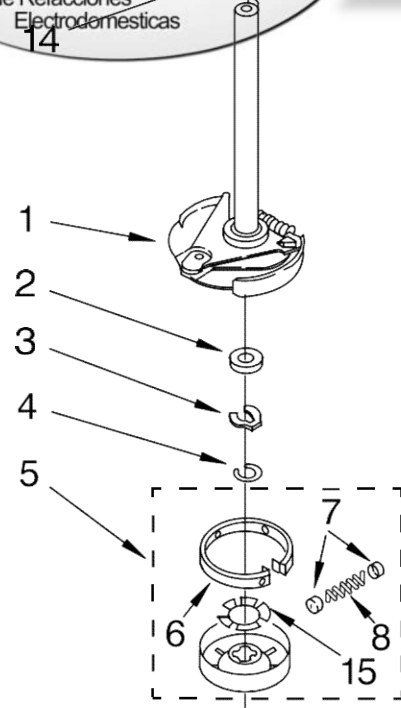

LAVADORA 7MWT96680TQ0

Illus. No.	Part No.	DESCRIPTION
1	388952	Brake & Drive Tube (Complete) (Refer to Page 11 For Further Breakdown)
2	63292	Washer, Spin Tube Thrust
3	62697	Ring, Spin Tube Support
4	63283	Ring, Retainer
5	3951311	Clutch (Complete)
6	3951308	Band & Lining, Clutch (Includes Illus. 7 & 8)
7	62646	Cap, Clutch Spring (2)
8	3946792	Spring, Clutch
9	8532118	Gearcase (Complete) (Refer To Page 12 For Further Breakdown)

Illus. No.	Part No.	DESCRIPTION
10	3357334	Screw, Gearcase To Base (3)
11	62611	Plate, Motor Mount To Gearcase
12	62691	Grommet, Motor (4)
13	3364003	Coupling, Motor & Isolation
14	8577374	Seal
15	3355454	Clip, Anti-Rattle
16	3400516	Screw
17	3349637	Retainer, Motor (2)
18	3362089	Shield, Tub To Motor
19	8528157	Motor, Main Drive
20	3952056	Switch, Main Drive Motor
21	8546127	Retainer, Pump (2)
22	3363394	Pump (Complete)
23	3387485	Screw, 10-16 x 5/8
24	8316060	Shield, Motor