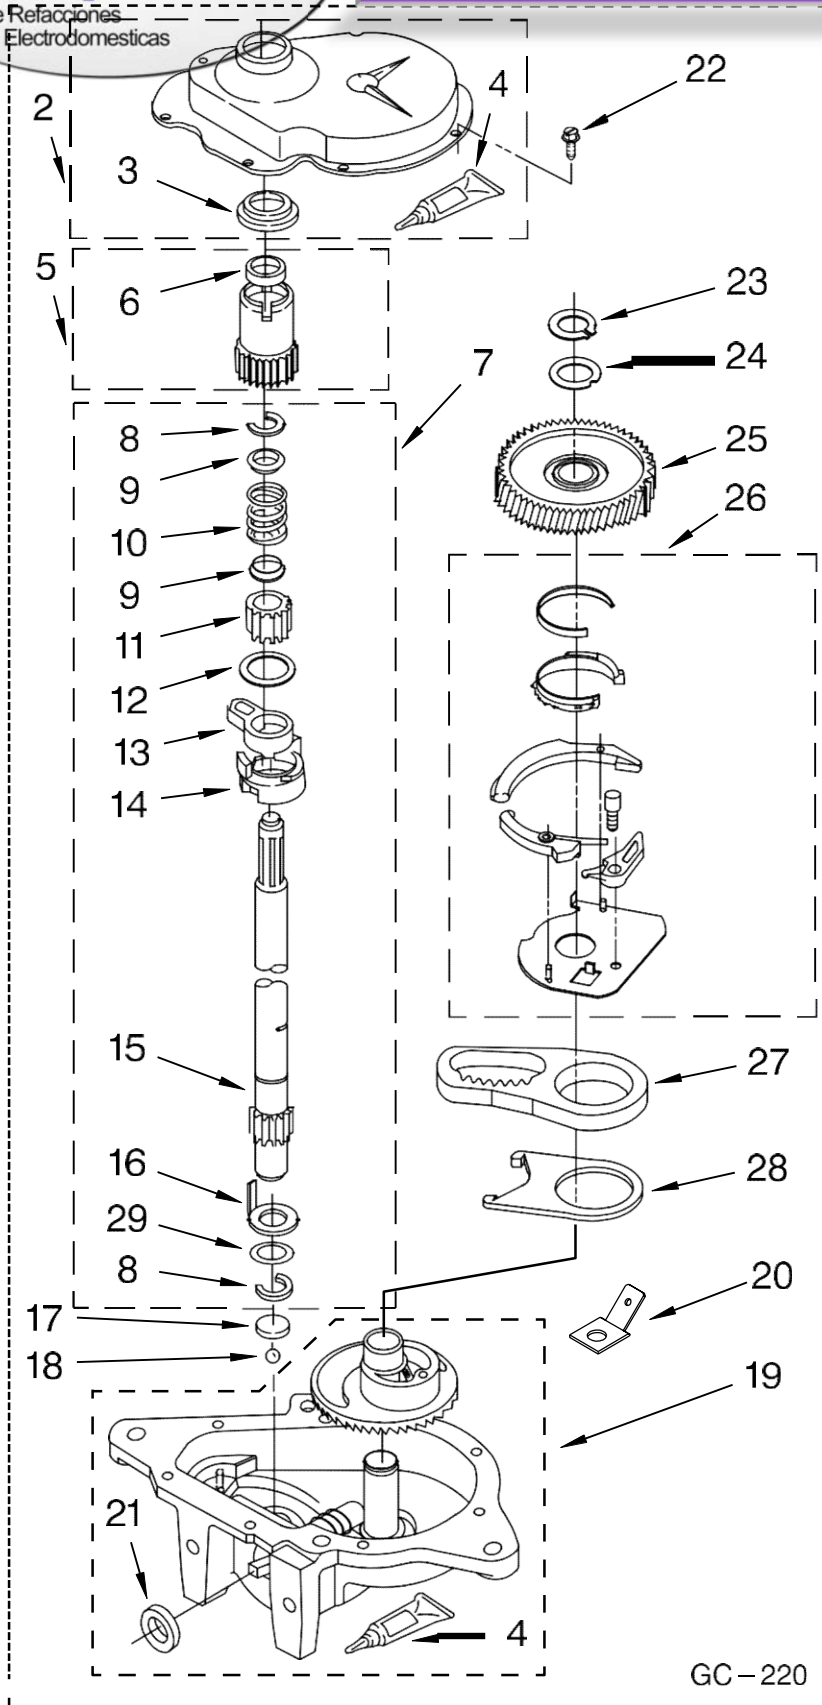

LAVADORA 7MWT96680TQ0

Illus. No.	Part No.	DESCRIPTION
1	8532118	Gearcase (Complete)
2	285202	Cover, Gearcase
3	3349985	Seal, Gearcase Cover
4	285195	Sealer, Gasket (.20 Fl. Oz.) (6 ml)
5	63320	Pinion, Spin (Includes Illus. 25)
6	356427	Seal, Spin Pinion
7	389387	Shaft, Agitator (Complete)
8	90369	Ring, Retaining (2)
9	62677	Retainer, Spring (2)
10	62676	Spring, Agitate
11	63273	Gear, Agitate (Includes 15 & 29)
12	62619	Washer, Agitate Gear
13	62580	Cam Follower (Includes 14)
14	62581	Cam, Agitate (Includes 13)
15	285509	Shaft, Agitator (Includes 11 & 29)
16	62618	Washer, Cam Thrust
17	16018	Bearing, Thrust (Includes 18)
18	85529	Ball, Bearing (Includes 17)
19	389230	Bottom and Pinion, Gearcase
20	3949116	Block Tab, Terminal
21	285352	Seal, Thrust Plug
22	3351614	Screw, Gearcase Cover Mounting (8) (10-24 x 3/8)
23	3362552	Ring, Retaining
24	285735	Washer Kit, Thrust
25	62570	Gear, Spin
26	388253	Neutral Assembly
27	3349296	Rack, Connecting
28	62621	Actuator, Shift
29	388815	Washer, Intermediate

FOR ORDERING INFORMATION REFER TO PARTS PRICE LIST