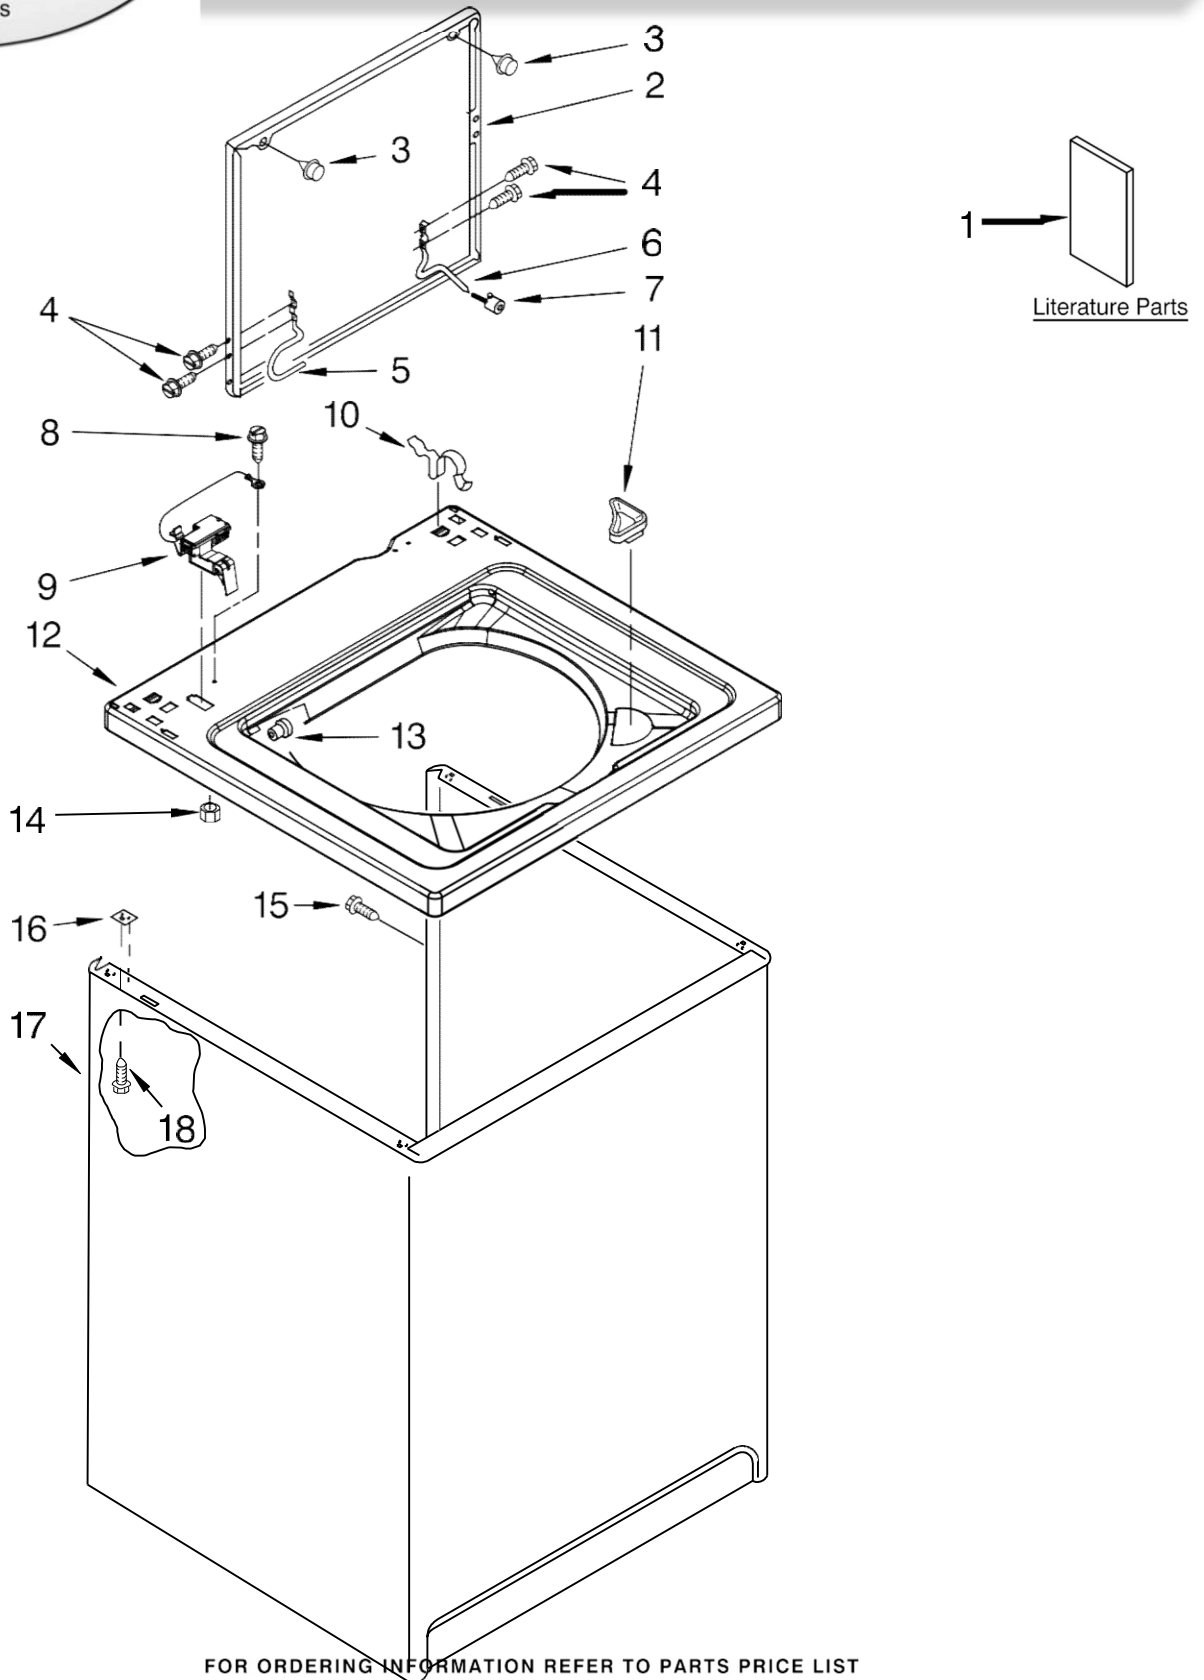

Distribuidor Autorizado

SurteRápido.com

Venta de Refacciones
Electrodomesticas

LAVADORA 7MWT96680TQ0