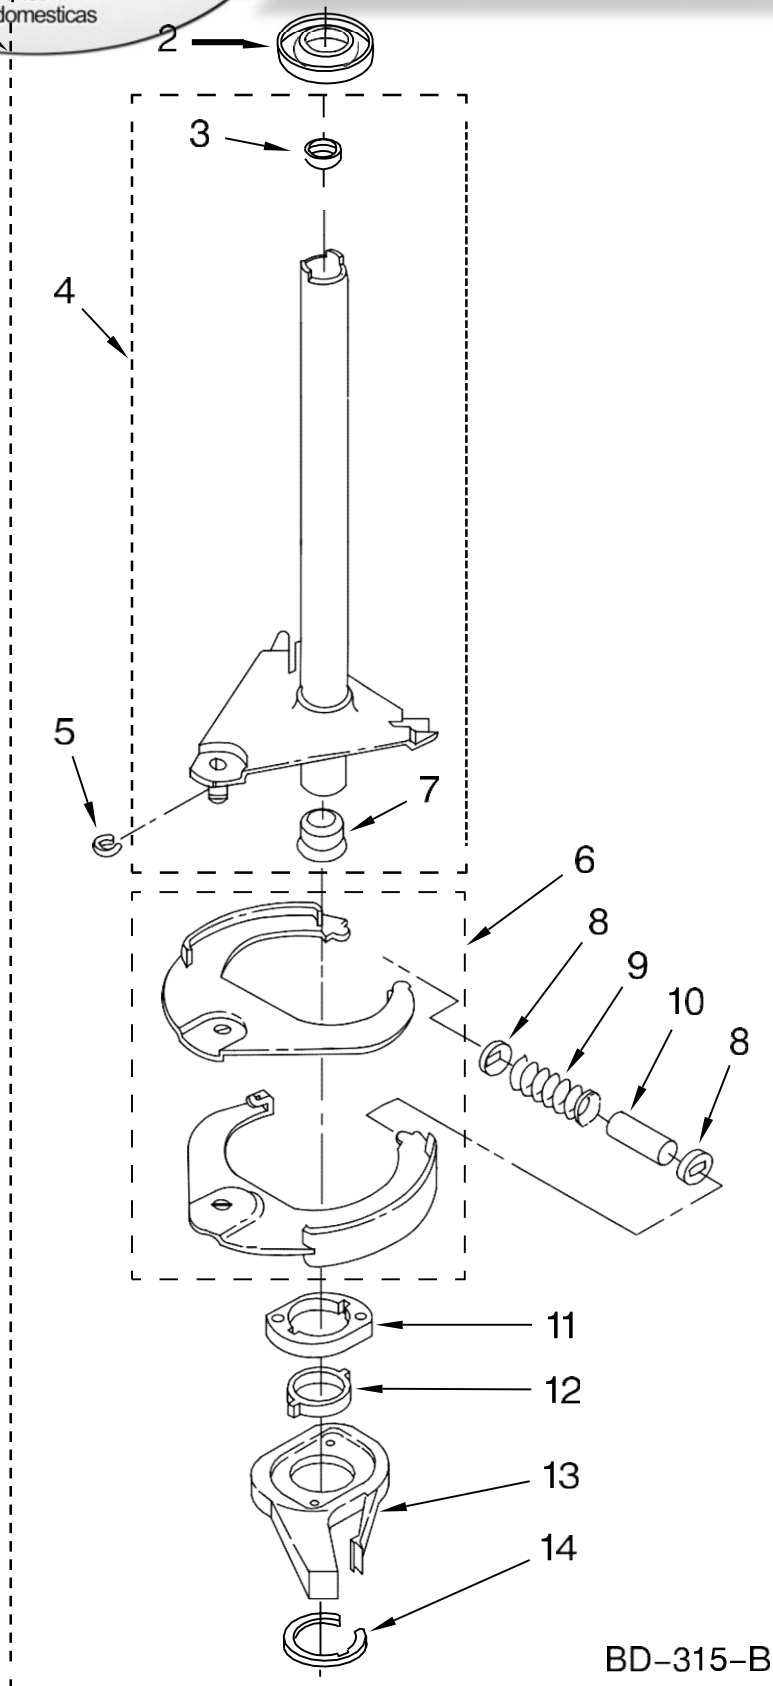

LAVADORA 7MWT96680TT0

Illus. No.	Part No.	DESCRIPTION

1	388952	Brake And Drive Tube (Complete)
2	62658	Ring, Thrust
3	356427	Seal, Drive Tube
4	64027	Tube, Basket Drive (Includes Illus. 3, 4, 5 & 9)
5	64035	Ring, Retaining
6	64232	Shoe, Brake (2)
7	62703	"T" Bearing, Spin Tube
8	3353956	Cap, Brake Spring (2)
9	387806	Spring, Brake
10	3355360	Sleeve, Brake Spring
11	661516	Cam, Brake Release
12	63022	Sleeve, Cam
13	64194	Driver, Brake Cam
14	90368	Ring, Retaining

FOLLOWING PARTS NOT ILLUSTRATED

285208 Lubricant (Use Only In Brake Shoe Assembly On Roller & Pin)

FOR ORDERING INFORMATION REFER TO PARTS PRICE LIST