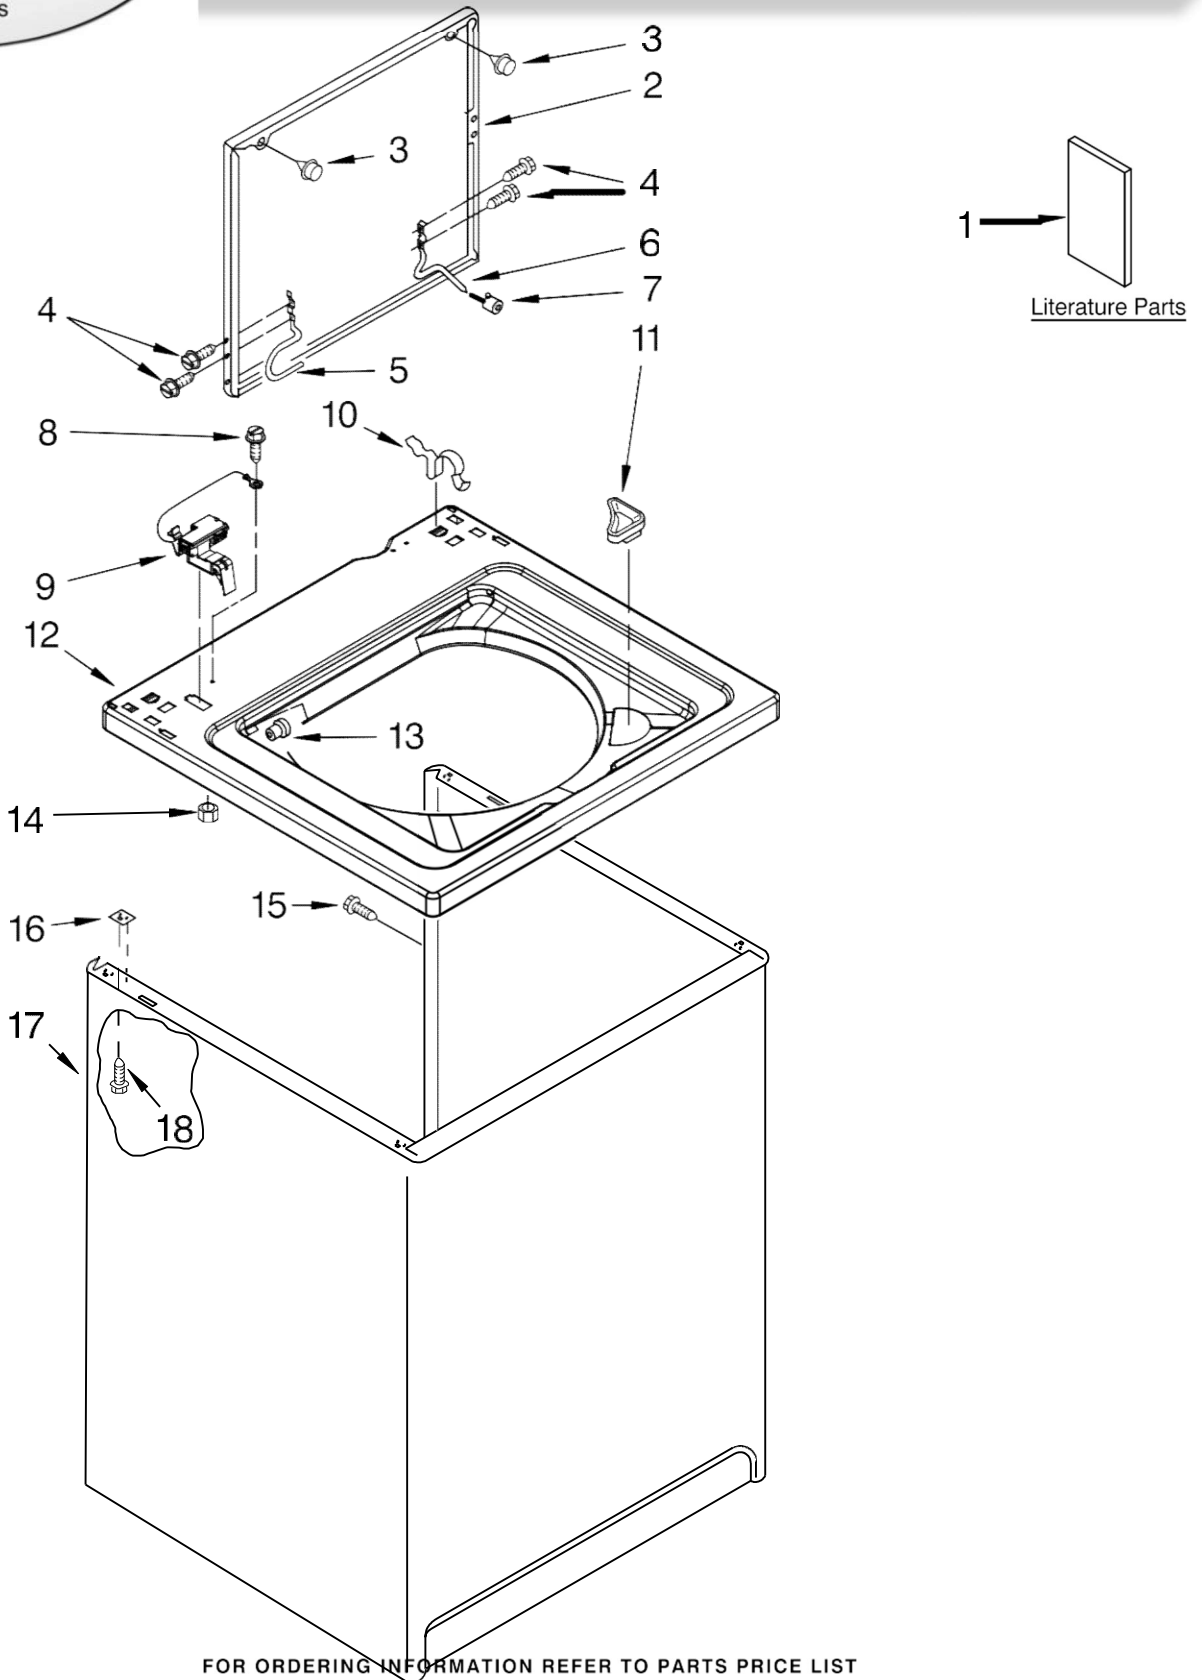

Distribuidor Autorizado

SurteRápido.com

Venta de Refacciones
Electrodomesticas

LAVADORA 7MWT96680TT0

Distribuidor Autorizado

SurteRápido.com

Venta de Refacciones
Electrodomesticas

LAVADORA 7MWT96680TT0

Illus. No.	Part No.	DESCRIPTION
1		Literature Parts
	W10071230	Installation Instructions
	W10131552	Feature Sheet
	W10131562	Energy Guide (Mexico)
	8539806	Use & Care Guide
	8543288	Wiring Diagram
2		Lid
	8557513	White
	8557514	Biscuit
3	9724509	Bumper, Lid (2)
4	W10119872	Screw, Lid Hinge Mounting (4)
5	8318088	Hinge, Lid (L.H.)
6	54583	Hinge, Lid (R.H.)
7	19119	Bumper, Lid Hinge
8	3351614	Screw, Ground
9	8318084	Switch, Lid
10	62780	Clip, Top & Cabinet & Rear Panel (2)
11	3362952	Dispenser, Bleach Top
12		Top
	8559483	White
	8567424	Biscuit
13	21258	Bearing, Lid Hinge (2)
14	8533959	Nut, Hex
15	3357011	Screw, 10-16 x 1/2
16	62750	Spacer, Cabinet To Top (4)
17		Cabinet
	63424	White
	3954357	Biscuit
18	3390631	Screw, 10-16 x 1/2 (4)

FOR ORDERING INFORMATION REFER TO PARTS PRICE LIST