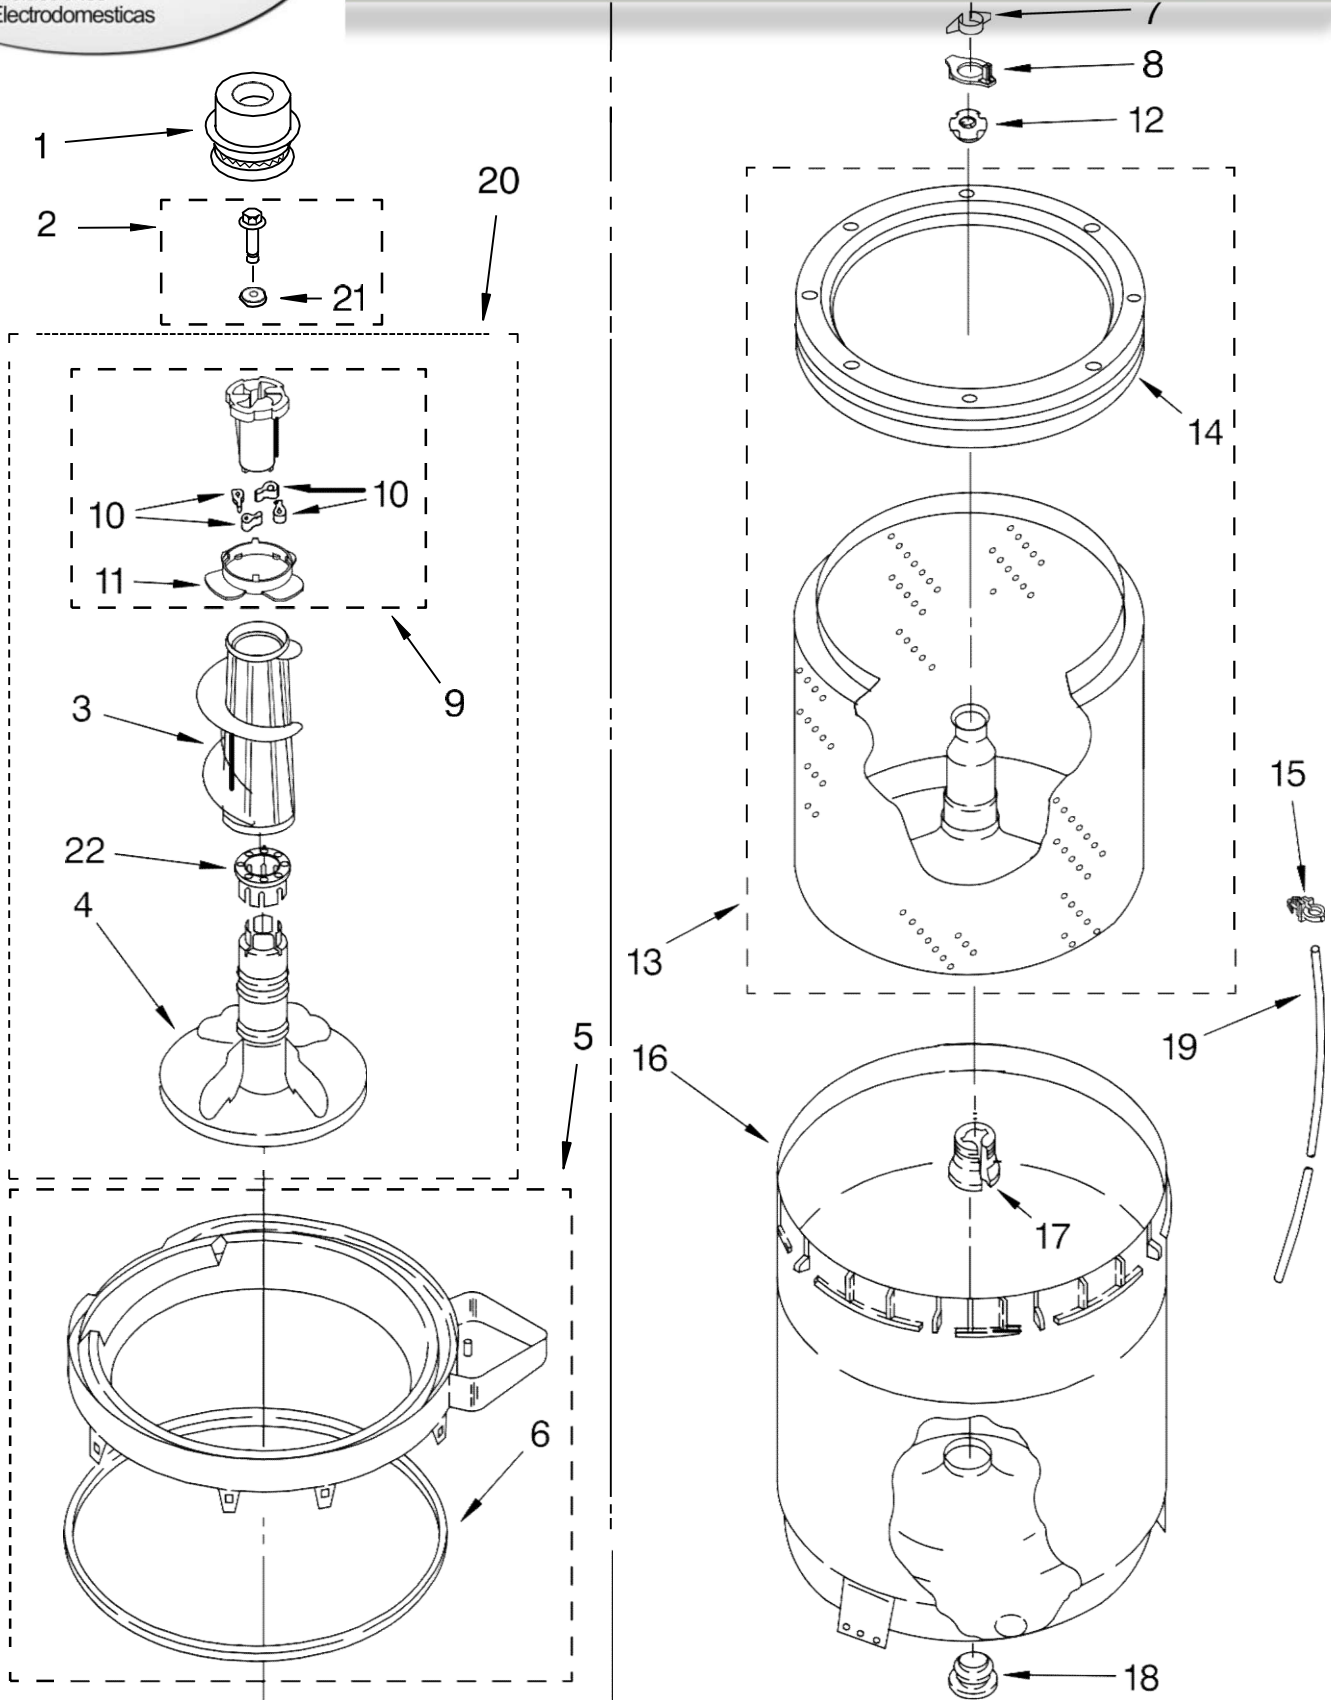

LAVADORA 7MWT96680TT0

Illus. No.	Part No.	DESCRIPTION
1	3976300	Washer, Water Inlet Hose (4) (1-1/16 x 5/8)
2	3351614	Screw, Ground
3		Hose, Water Inlet (2)
	8571377	Red Coupling
	8571378	Blue Coupling
4	9740848	Screw, 8-18 x 1/2
5	8568314	Strap, Console (2)
6	8318015	Panel, Rear
7	62747	Pad, Rear Panel
8	W10122138	Hose, Drain Assembly (Includes Items 19 & 27)
9	3949208	Timer, Control (60 Hz.) (Motor Not A Service Part)
10	8055003	Clip, Harness & Pressure Hose
11	90767	Screw, 8-18 x 3/8
12	3366847	Switch, Water Level
13	8566003	Bracket, Control
14	W10115689	Cord, Power (Includes Item 15)

Illus. No.	Part No.	DESCRIPTION
15	3952821	Strain Relief, Power Cord
16		Cap, End (L.H.) (Includes Item 28)
	8565957	White
	8565958	Biscuit
17		Cap, End (R.H.) (Includes Item 28)
	8565954	White
	8565955	Biscuit
18	3952164	Valve, Water Mixing
19	8541667	Clamp, Hose
20	3400073	Screw, Ground
21	301958	Clamp, Hose
22	8541607	Hose, Vacuum Break
23	370450	Clamp, Hose
24	387606	Break, Vacuum
25	8314879	Shield, Inlet Valve
26	8572717	Capacitor, Motor Start
27	8541668	Clamp, Leg
28	8312709	Clip, Console
29	8536939	Clip, Knob
30	3363366	Clamp, Hose
31	8317496	Clamp, Hose
32	3951449	Hose, Pump To Tub (Includes Item 30)

Illus. No.	Part No.	DESCRIPTION
33	8317975	Retainer, Harness
34	8541669	Bucket, Drain Hose (Left Half)
35	661612	Switch, Water Temperature
36	3400818	Screw, Timer Mounting
37	3949187	Switch, Rotary
38	8541658	Bucket, Drain Hose (Right Half)
39		Panel, Console
	8543015	White
	8543016	Biscuit
40	8519200	Support, Rear Panel
41	8318046	Clip, Capacitor
42	3347868	Cable Tie
43	8577378	U-Bend, Drain Hose
44		Knob, Timer
	8566022	White
	8566025	Biscuit
45	8566018	Dial, Timer
46		Knob, Control
	8565944	White
	8565947	Biscuit
47	62863	Screw, 10-16 x 3/8
48	3956729	Harness, Wiring (For Detail See Pages 9 & 10)

LAVADORA 7MWT96680TT0

FOR ORDERING INFORMATION REFER TO PARTS PRICE LIST