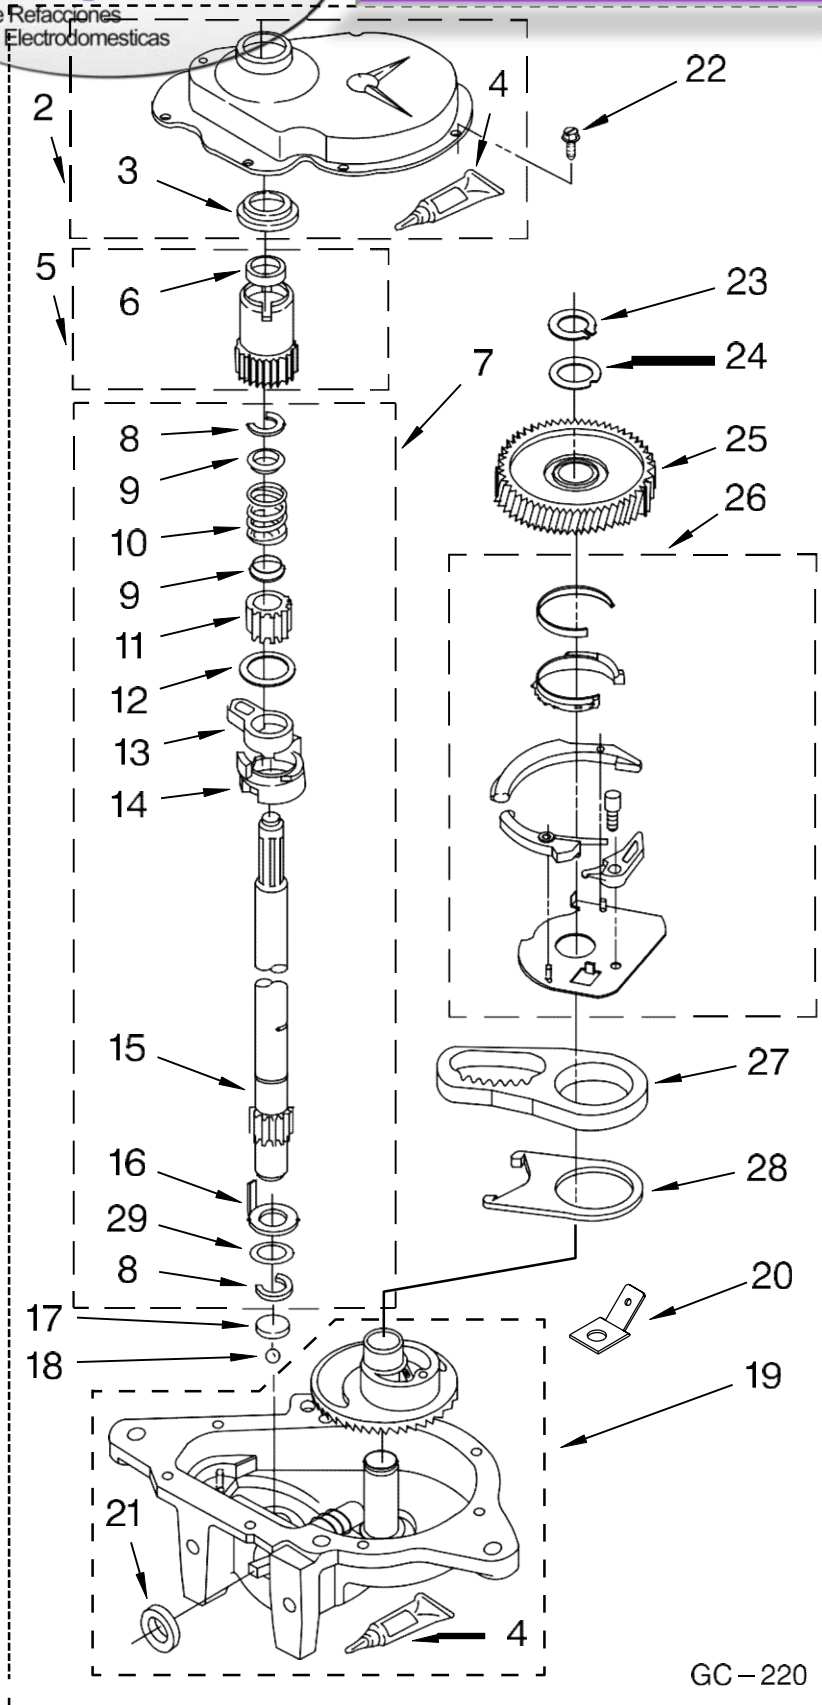

LAVADORA 7MWT96680TT0

Illus. No.	Part No.	DESCRIPTION
1	8532118	Gearcase (Complete)
2	285202	Cover, Gearcase
3	3349985	Seal, Gearcase Cover
4	285195	Sealer, Gasket (.20 Fl. Oz.) (6 ml)
5	63320	Pinion, Spin (Includes Illus. 25)
6	356427	Seal, Spin Pinion
7	389387	Shaft, Agitator (Complete)
8	90369	Ring, Retaining (2)
9	62677	Retainer, Spring (2)
10	62676	Spring, Agitate
11	63273	Gear, Agitate (Includes 15 & 29)
12	62619	Washer, Agitate Gear
13	62580	Cam Follower (Includes 14)
14	62581	Cam, Agitate (Includes 13)
15	285509	Shaft, Agitator (Includes 11 & 29)
16	62618	Washer, Cam Thrust
17	16018	Bearing, Thrust (Includes 18)
18	85529	Ball, Bearing (Includes 17)
19	389230	Bottom and Pinion, Gearcase
20	3949116	Block Tab, Terminal
21	285352	Seal, Thrust Plug
22	3351614	Screw, Gearcase Cover Mounting (8) (10-24 x 3/8)
23	3362552	Ring, Retaining
24	285735	Washer Kit, Thrust
25	62570	Gear, Spin
26	388253	Neutral Assembly
27	3349296	Rack, Connecting
28	62621	Actuator, Shift
29	388815	Washer, Intermediate

FOR ORDERING INFORMATION REFER TO PARTS PRICE LIST