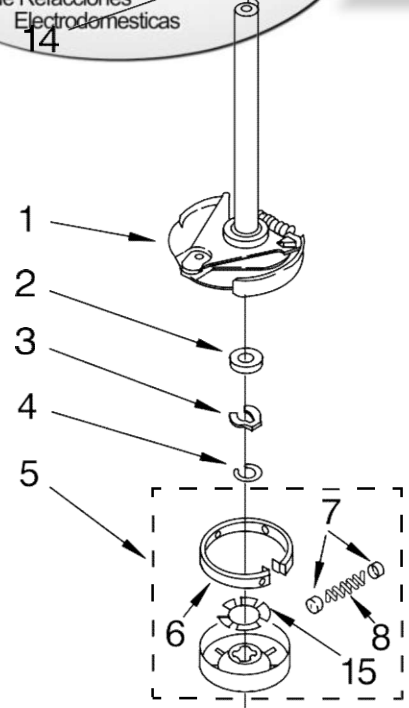

Illus. No.	Part No.	DESCRIPTION
15	3952821	Strain Relief, Power Cord
16		Cap, End (L.H.) (Includes Item 28)
	8565957	White
	8565958	Biscuit
17		Cap, End (R.H.) (Includes Item 28)
	8565954	White
	8565955	Biscuit
18	3952164	Valve, Water Mixing
19	8541667	Clamp, Hose
20	3400073	Screw, Ground
21	301958	Clamp, Hose
22	8541607	Hose, Vacuum Break
23	370450	Clamp, Hose
24	387606	Break, Vacuum
25	8314879	Shield, Inlet Valve
26	8572717	Capacitor, Motor Start
27	8541668	Clamp, Leg
28	8312709	Clip, Console
29	8536939	Clip, Knob
30	3363366	Clamp, Hose
31	8317496	Clamp, Hose
32	3951449	Hose, Pump To Tub (Includes Item 30)

# LAVADORA 7MWT96680TT0

<b>Illus. No.</b>	<b>Part No.</b>	<b>DESCRIPTION</b>
1	8533252	Dispenser Fabric Softener
2	358237	Screw & Washer (5/16-24 x 1)
3	389141	Clothes Mover
4	389386	Agitator
5	8528150	Tub Ring & Gasket
6	3976308	Gasket, Tub Ring
7	3354845	Clip, Agitator
8	8543666	Washer, Agitator
9	3363662	Cam Driven
10	3366877	Dog, Agitator Clutch
11	3363661	Bearing-Driven Cam
12	21366	Nut, Spanner
13	8526017	Basket & Balance Ring
14	8519788	Balance Ring
15	2219077	Clip, Pressure Switch Hose
16	63849	Tub
17	389140	Block, Basket Drive
18	383727	Gasket, Centerpost
19	3347780	Hose, Pressure Switch
20	3347674	Agitator (Complete)
21	3949550	Washer
22	3350389	Spacer, Thrust

# LAVADORA 7MWT96680TT0

Illus. No.	Part No.	DESCRIPTION
1	388952	Brake & Drive Tube (Complete) (Refer to Page 11 For Further Breakdown)
2	63292	Washer, Spin Tube Thrust
3	62697	Ring, Spin Tube Support
4	63283	Ring, Retainer
5	3951311	Clutch (Complete)
6	3951308	Band & Lining, Clutch (Includes Illus. 7 & 8)
7	62646	Cap, Clutch Spring (2)
8	3946792	Spring, Clutch
9	8532118	Gearcase (Complete) (Refer To Page 12 For Further Breakdown)