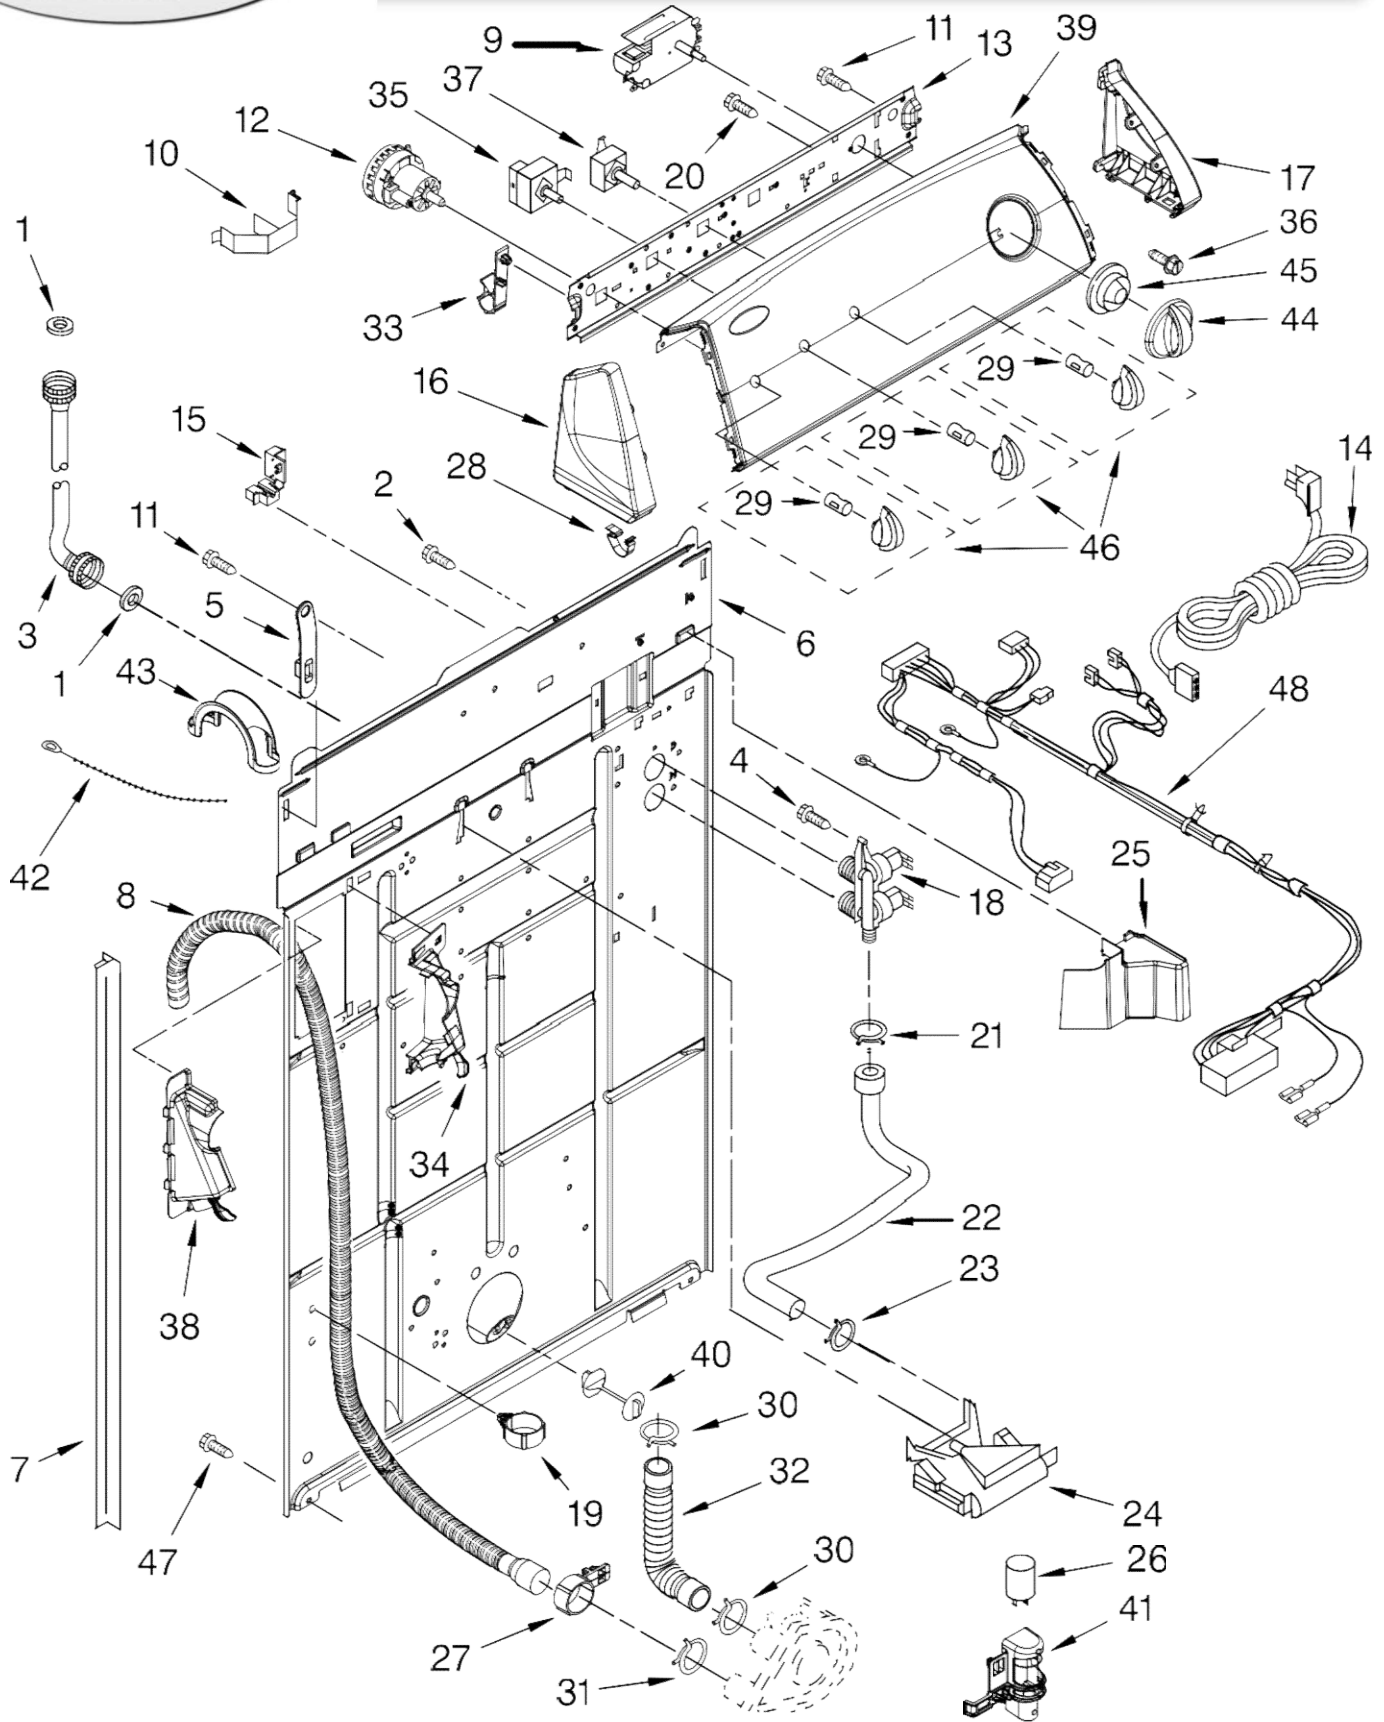

LAVADORA 7MWT96680TT0

FOR ORDERING INFORMATION REFER TO PARTS PRICE LIST

LAVADORA 7MWT96680TT0

Illus. No.	Part No.	DESCRIPTION
1	3976300	Washer, Water Inlet Hose (4) (1-1/16 x 5/8)
2	3351614	Screw, Ground
3		Hose, Water Inlet (2)
	8571377	Red Coupling
	8571378	Blue Coupling
4	9740848	Screw, 8-18 x 1/2
5	8568314	Strap, Console (2)
6	8318015	Panel, Rear
7	62747	Pad, Rear Panel
8	W10122138	Hose, Drain Assembly (Includes Items 19 & 27)
9	3949208	Timer, Control (60 Hz.) (Motor Not A Service Part)
10	8055003	Clip, Harness & Pressure Hose
11	90767	Screw, 8-18 x 3/8
12	3366847	Switch, Water Level
13	8566003	Bracket, Control
14	W10115689	Cord, Power (Includes Item 15)

Illus. No.	Part No.	DESCRIPTION
15	3952821	Strain Relief, Power Cord
16		Cap, End (L.H.) (Includes Item 28)
	8565957	White
	8565958	Biscuit
17		Cap, End (R.H.) (Includes Item 28)
	8565954	White
	8565955	Biscuit
18	3952164	Valve, Water Mixing
19	8541667	Clamp, Hose
20	3400073	Screw, Ground
21	301958	Clamp, Hose
22	8541607	Hose, Vacuum Break
23	370450	Clamp, Hose
24	387606	Break, Vacuum
25	8314879	Shield, Inlet Valve
26	8572717	Capacitor, Motor Start
27	8541668	Clamp, Leg
28	8312709	Clip, Console
29	8536939	Clip, Knob
30	3363366	Clamp, Hose
31	8317496	Clamp, Hose
32	3951449	Hose, Pump To Tub (Includes Item 30)

Illus. No.	Part No.	DESCRIPTION
33	8317975	Retainer, Harness
34	8541669	Bucket, Drain Hose (Left Half)
35	661612	Switch, Water Temperature
36	3400818	Screw, Timer Mounting
37	3949187	Switch, Rotary
38	8541658	Bucket, Drain Hose (Right Half)
39		Panel, Console
	8543015	White
	8543016	Biscuit
40	8519200	Support, Rear Panel
41	8318046	Clip, Capacitor
42	3347868	Cable Tie
43	8577378	U-Bend, Drain Hose
44		Knob, Timer
	8566022	White
	8566025	Biscuit
45	8566018	Dial, Timer
46		Knob, Control
	8565944	White
	8565947	Biscuit
47	62863	Screw, 10-16 x 3/8
48	3956729	Harness, Wiring (For Detail See Pages 9 & 10)