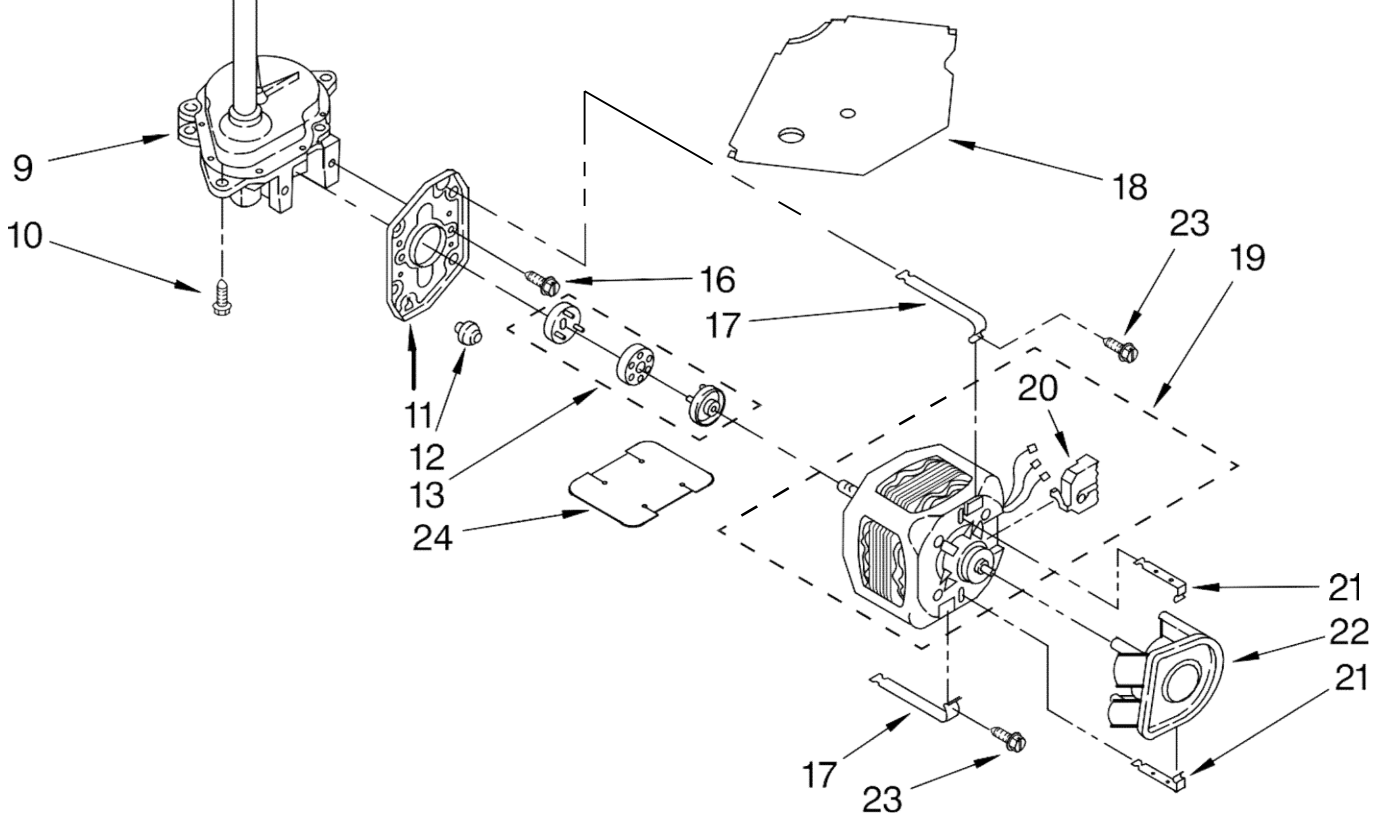

FOR ORDERING INFORMATION REFER TO PARTS PRICE LIST