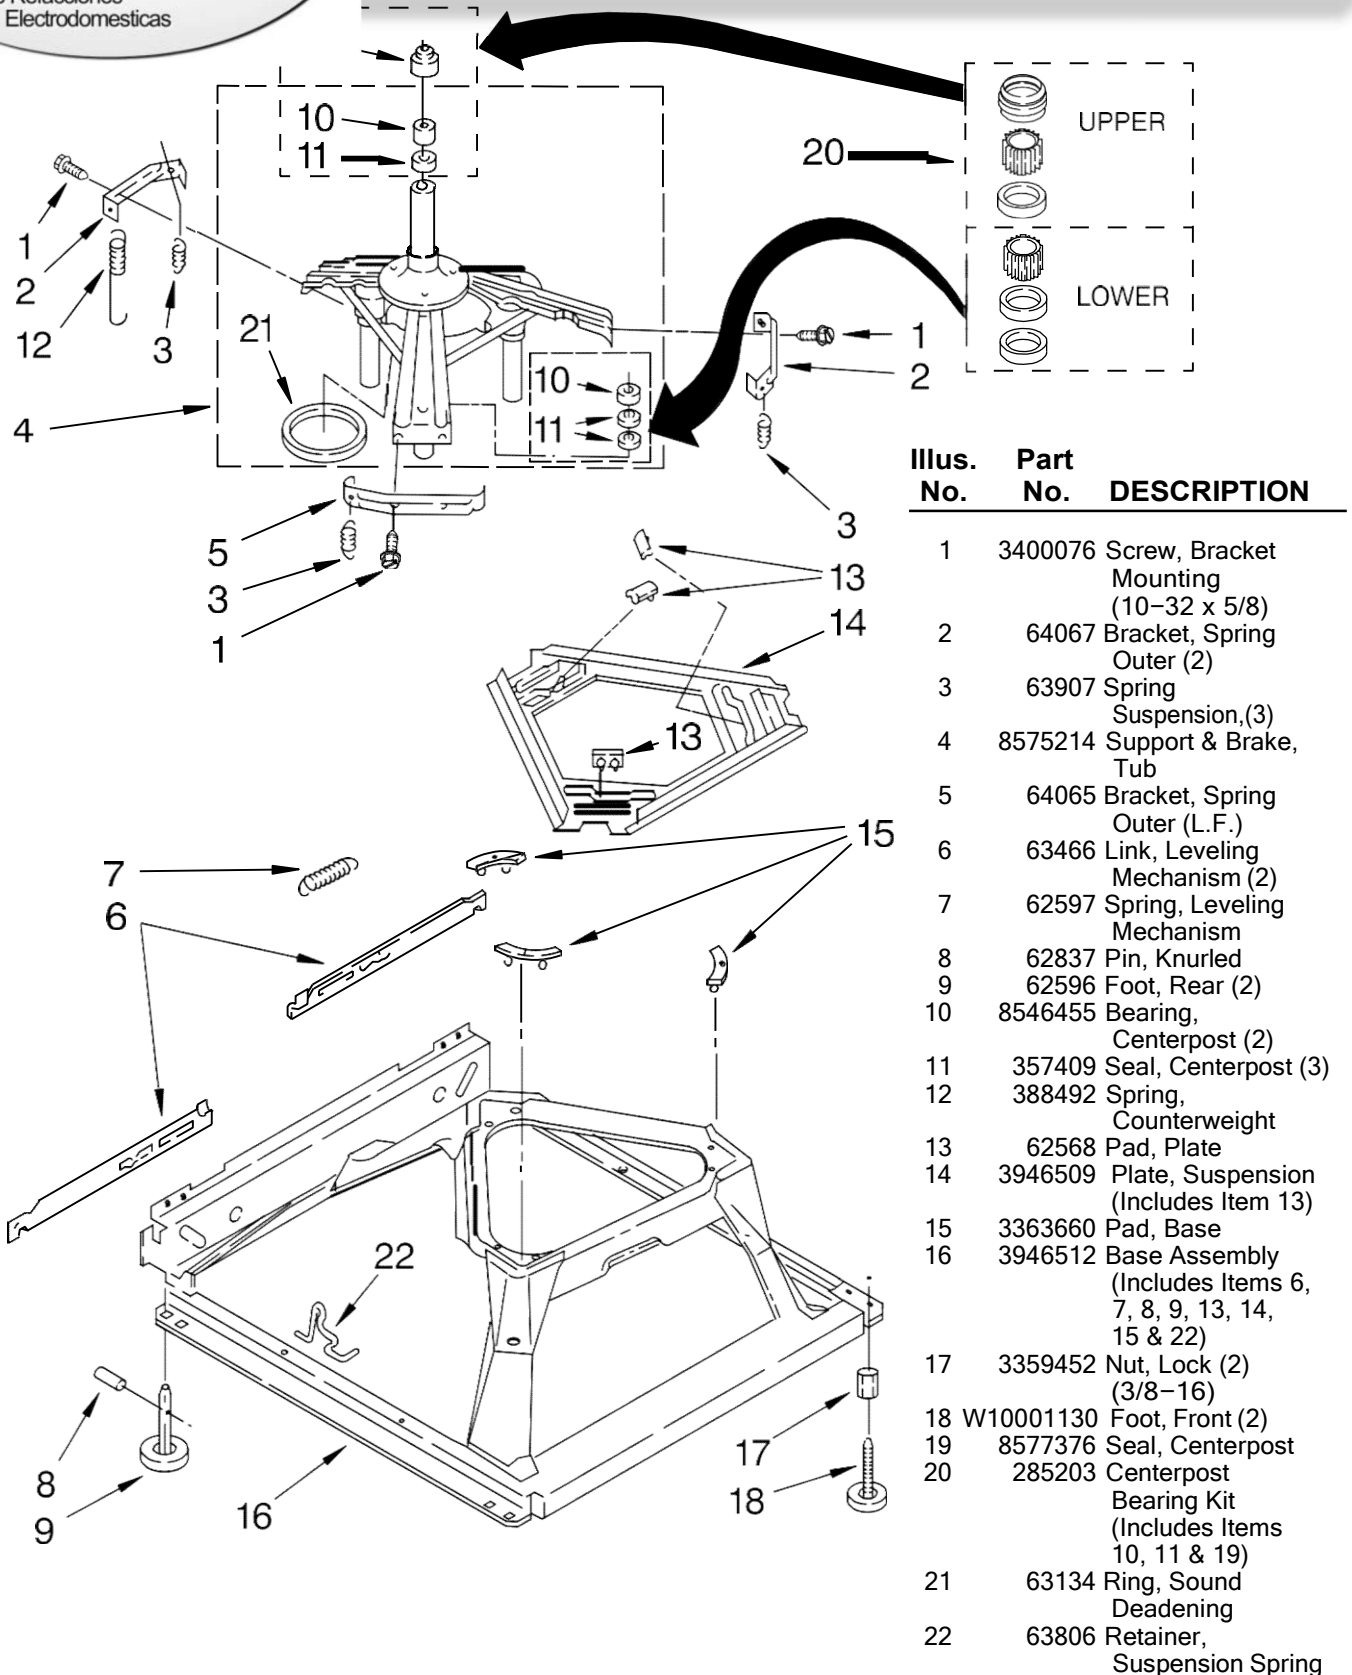

LAVADORA 7MWT96680TT0

FOR ORDERING INFORMATION REFER TO PARTS PRICE LIST