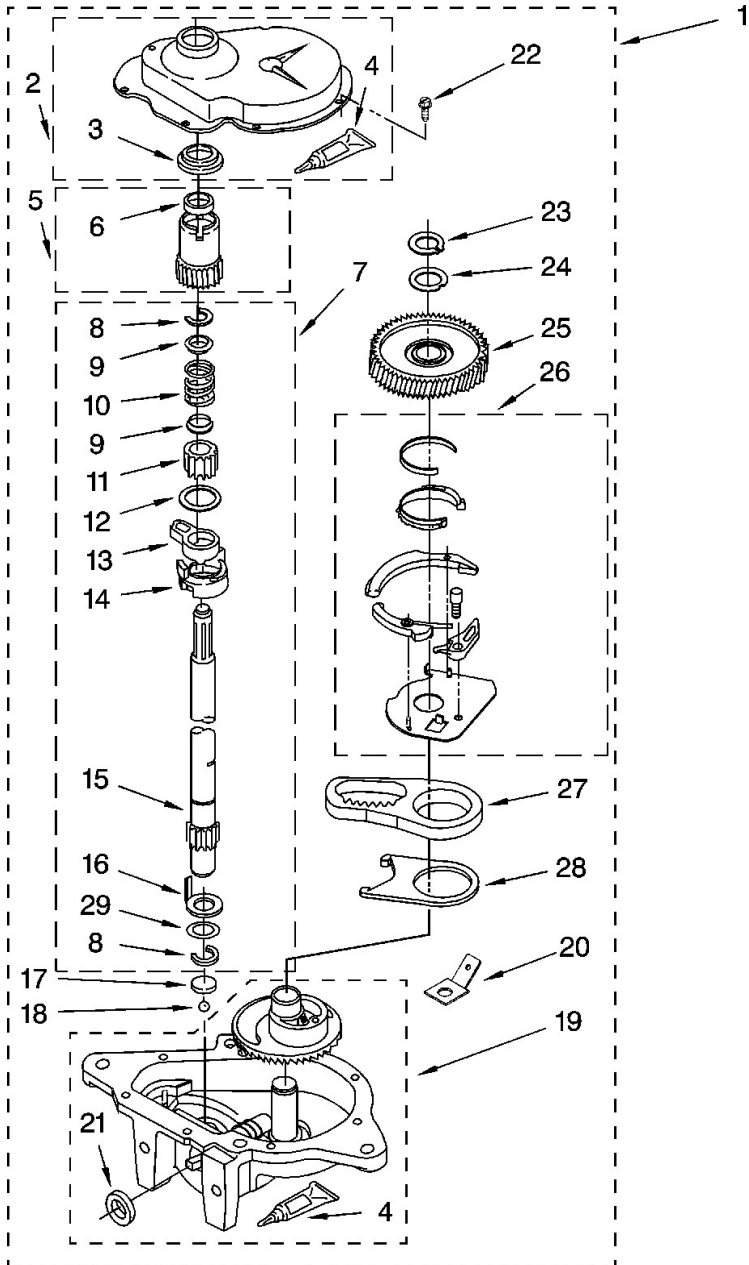

Distribuidor Autorizado

SurteRápido.com

Venta de Refacciones
Electrodomesticas

Lavadora Whirlpool 7MWT96700SQ0

Distribuidor Autorizado

SurteRápido.com

Venta de Refacciones
Electrodomesticas

Lavadora Whirlpool 7MWT96700SQ0

No.Illus.	DESCRIPCIÓN	Cant.	No. de Parte
1	Gearcase (Complete)	1	8532118
2	Cover, Gearcase	1	285202
3	Seal, Gearcase Cover	1	3349985
4	Sealer, Gasket (.20 Fl. Oz.) (6 ml)	1	285195
5	Pinion, Spin (Includes Illus. 25)	1	285362
6	Seal, Spin Pinion	1	356427
7	Shaft, Agitator (Complete)	1	389387
8	Ring, Retaining (2)	2	90369
9	Retainer, Spring (2)	2	62677
10	Spring, Agitate	1	62676
11	Gear, Agitate (Includes 15 & 29)	1	285509
12	Washer, Agitate Gear	1	62619
13	Cam Follower (Includes 14)	1	285206
14	Cam, Agitate (Includes 13)	1	285206
15	Shaft, Agitator (Includes 11 & 29)	1	285509
16	Washer, Cam Thrust	1	62618
17	Bearing, Thrust (Includes 18)	1	285205
18	Ball, Bearing (Includes 17)	1	285205
19	Bottom and Pinion, Gearcase	1	285515
20	Block Tab, Terminal	1	3949116
21	Seal, Thrust Plug	1	285352
23	Ring, Retaining	1	285765
24	Washer Kit, Thrust	1	285766
25	Gear, Spin	1	285362
26	Neutral Assembly	1	388253
27	Rack, Connecting	1	3949609
28	Actuator, Shift	1	62621
29	Washer, Intermediate	1	388815