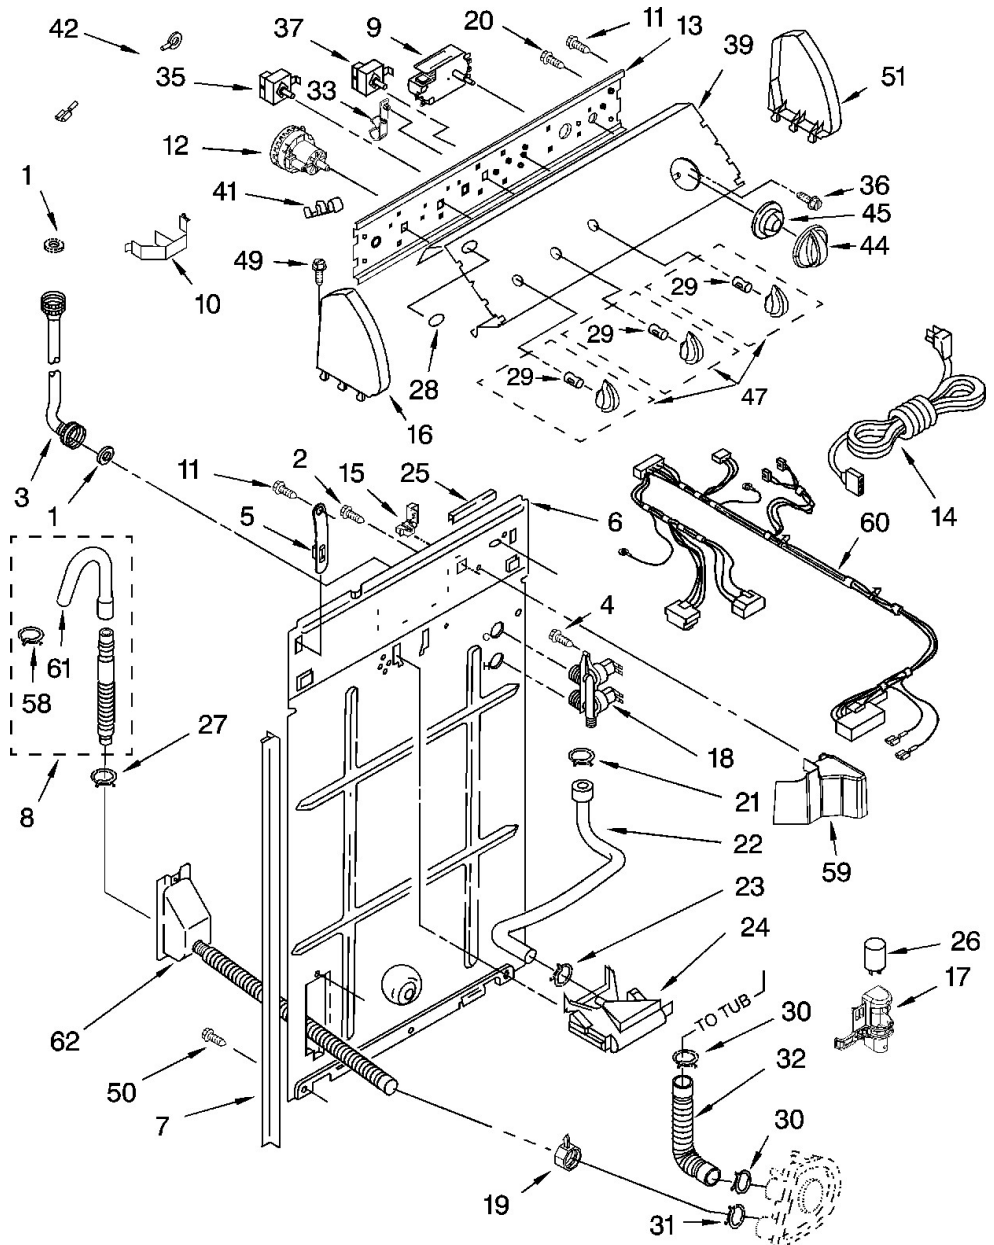

Distribuidor Autorizado

SurteRápido.com

Venta de Refacciones
Electrodomesticas

Lavadora Whirlpool 7MWT96700SQ0

Distribuidor Autorizado

SurteRápido.com

Venta de Refacciones
Electrodomesticas

Lavadora Whirlpool 7MWT96700SQ0

No. Ilus.	DESCRIPCIÓN	Cant.	No. de Parte
1	Washer, Water Inlet Hose (4)	4	16123
2	Screw, Ground	1	3351614
3	Hose, Water Inlet (2) (Red Coupling)	2	8571377
	Hose, Water Inlet (2) (Blue Coupling)	2	8571378
4	Screw, 8-18 x 1/2	1	9740848
5	Strap, Console (2)	2	8318255
6	Panel, Rear	1	8318405
7	Pad, Rear Panel	1	62747
8	Hose, Drain (4`)	4	285664
	Hose, Drain (9`) (Not Included)	1	285666
	Extension Drain Hose (21 Inches)	*	285702
9	Timer, Control	1	3949208
10	Clip, Harness & Pressure Hose	1	8055003
11	Screw, 8-18 x 3/8	6	90767
12	Switch, Water Level	1	3366847
13	Bracket, Control	1	8566003
14	Cord, Power (Includes Item 15)	1	8532158
15	Strain Relief, Power Cord	1	285777
16	Cap, End (L.H.)	1	279962
17	Clip, Capacitor	1	8318046
18	Valve, Water Mixing	1	285805
19	Clamp, Hose	1	3976395
20	Screw, Ground	1	3400073
21	Clamp, Hose	1	596669
22	Hose, Vacuum Break	1	3357328
23	Clamp, Hose	1	596669
24	Break, Vacuum	1	3360977