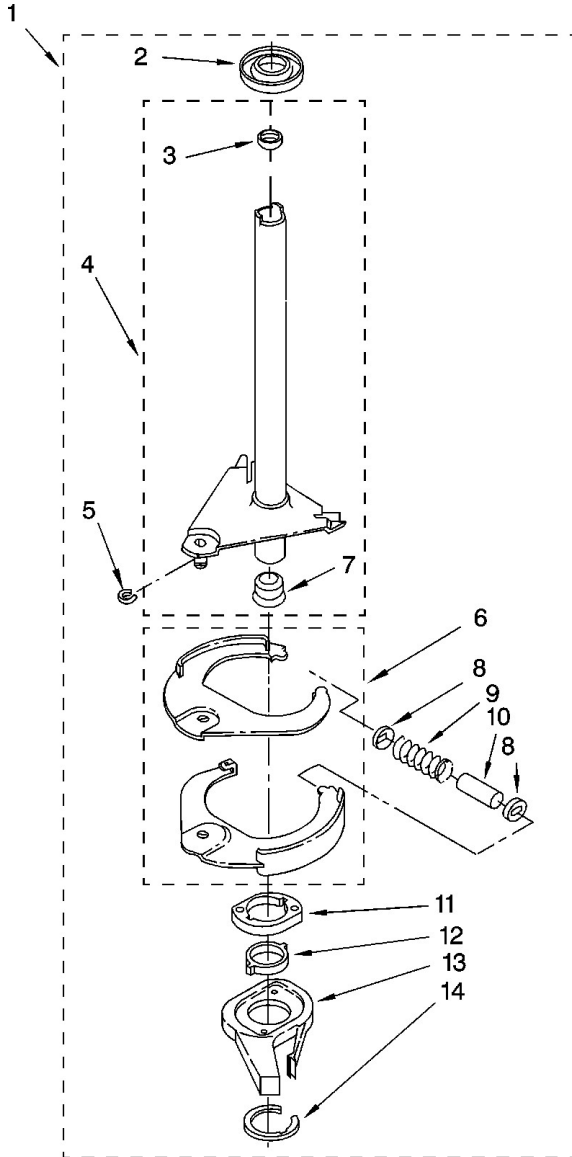

Distribuidor Autorizado

SurteRápido.com

Venta de Refacciones
Electrodomesticas

Lavadora Whirlpool 7MWT96700SQ0

Distribuidor Autorizado

Surte Rápido.com

Venta de Refacciones
Electrodomesticas

Lavadora Whirlpool 7MWT96700SQ0

No. Ilus.	DESCRIPCIÓN	Cant.	No. de Parte
1	Brake And Drive Tube (Complete)	1	285792
2	Ring, Thrust	1	62658
3	Seal, Drive Tube	1	356427
4	Tube, Basket Drive	1	64208
5	Ring, Retaining	1	64035
6	Shoe, Brake (2)	2	285438
7	``T`` Bearing, Spin Tube	1	62703
8	Cap, Brake Spring (2)	2	285658
9	Spring, Brake	1	387806
10	Sleeve, Brake Spring	1	285658
11	Cam, Brake Release	1	661516
12	Sleeve, Cam	1	63022
13	Driver, Brake Cam	1	285790
14	Ring, Retaining	1	90368
	Following Parts Not Illustrated		
	Lubricant	*	285208