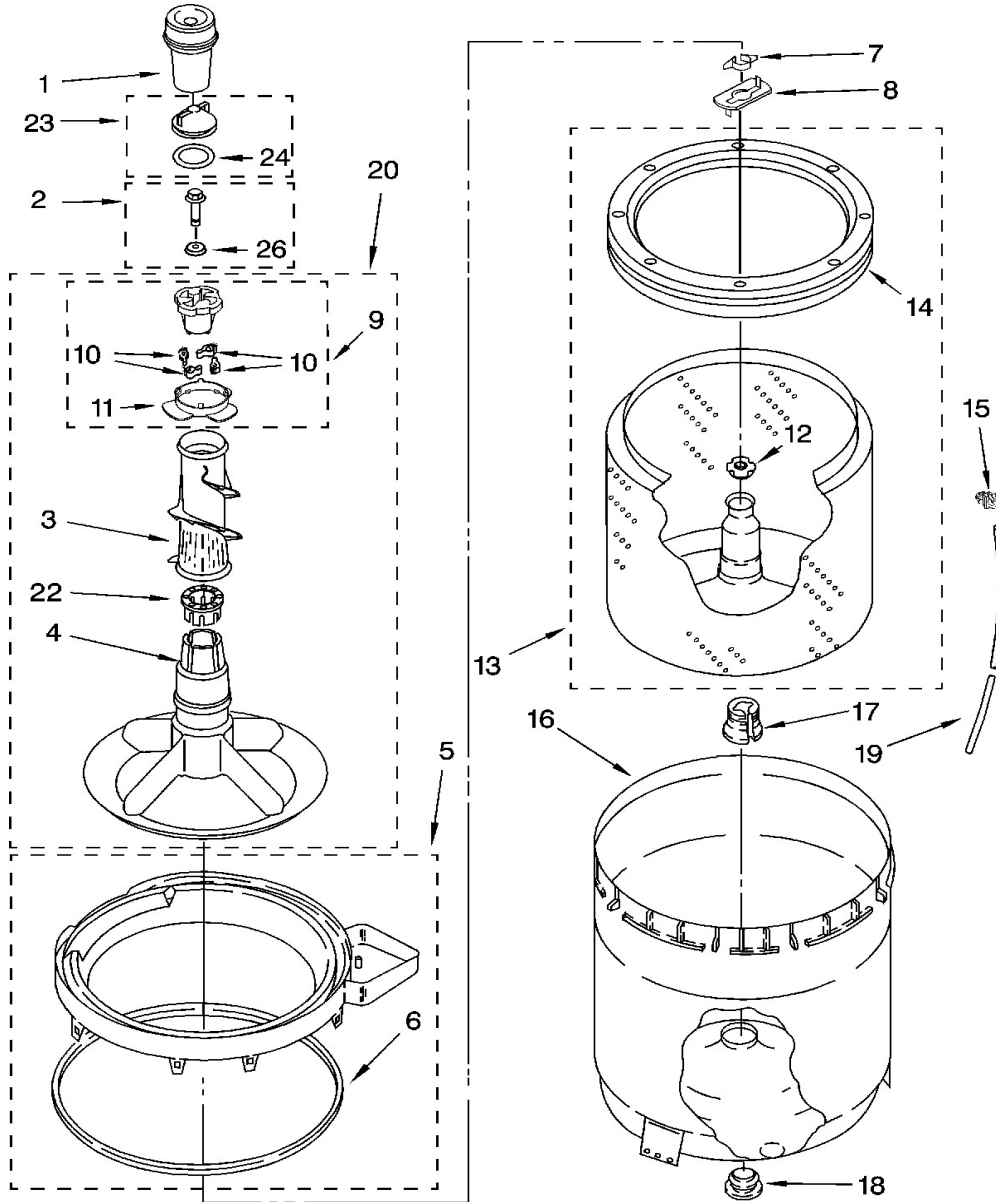

Distribuidor Autorizado

SurteRápido.com

Venta de Refacciones
Electrodomesticas

Lavadora Whirlpool 7MWT96700SQ0

Distribuidor Autorizado

SurteRápido.com

Venta de Refacciones
Electrodomesticas

Lavadora Whirlpool 7MWT96700SQ0

No. Ilus.	DESCRIPCIÓN	Cant.	No. de Parte
1	Dispenser Fabric Softener	*	***
2	Screw & Washer (5/16-24 x 1)	1	285009
3	Clothes Mover	1	389141
4	Agitator	1	389386
5	Tub Ring & Gasket	1	8528150
6	Gasket, Tub Ring	1	3976308
7	Clip, Agitator	1	3354845
8	Washer, Agitator	1	3355921
9	Cam Driven	1	285746
10	Dog, Agitator Clutch	1	285751
11	Bearing-Driven Cam	1	3363661
12	Nut, Spanner	1	21366
13	Basket & Balance Ring	1	8526016
14	Balance Ring	1	8519788
15	Clip, Pressure Switch Hose	1	2219077
16	Tub	1	63849
17	Block, Basket Drive	1	389140
18	Gasket, Centerpost	1	383727
19	Hose, Pressure Switch	1	353244
20	Agitator (Complete)	1	285565
22	Spacer, Thrust	1	285587
23	Cap, Barrier	1	285551
24	Seal, Inner Cap	1	358912
26	Washer	1	3949550